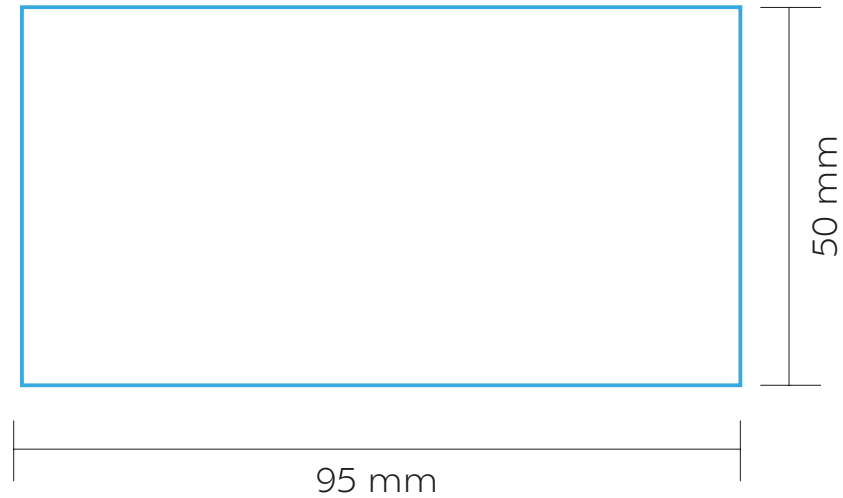

Full colour

SCALE: 1:1

PRINT AREA

ABK015

MILAN

BAGS | BACKPACK

BK013 | BK14

FRONT CENTRAL POCKET

TRANSFER | TRANSFER DIGITAL

MAX. COLOUR PRINT:

4 colours

Full colour

LEFT/RIGHT

SCALE: 1:1

PRINT AREA

ABK015

LEFT / RIGHT

140 mm

95 mm

SCALE: 1:1

PRINT AREA

ABK015

MILAN

BAGS | BACKPACK