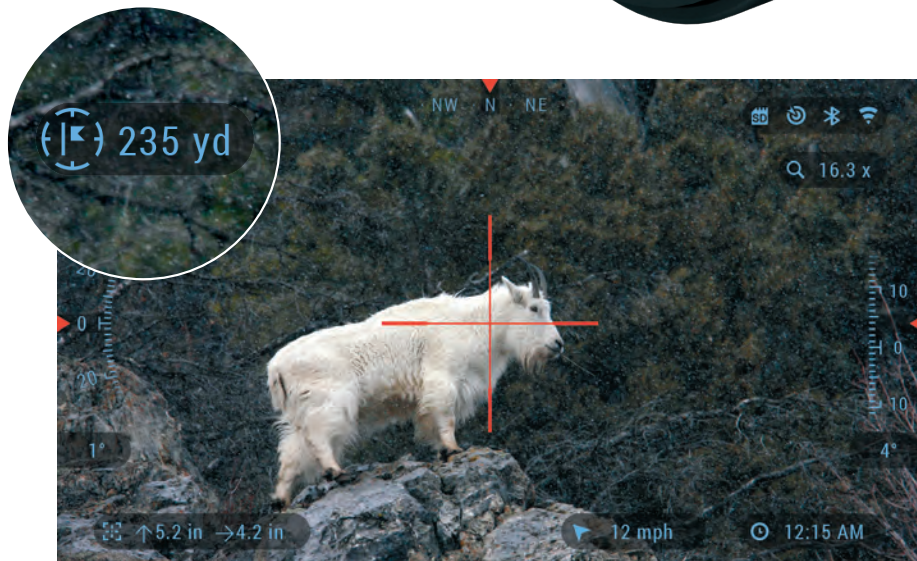

AUXILIARY BALLISTIC LASER 1000/1500

LASER RANGEFINDERS

**WE DO THE BALLISTICS
YOU DO THE HUNTING!**

The ABL Laser Range Finder turns your ATN Smart HD rifle scope into a Long Range Hunters Dream. Simple installation and One button operation will make you into the deadliest predator around.

SENDING DISTANCE
TO THE BALLISTICS CALCULATOR

TURN YOUR ATN SMART SIGHT INTO A PRECISE HUNTING MACHINE!

MOUNT **PAIR** **ZERO-IN**

Just screw on to the front of your Smart Sight.
Pair the Bluetooth.
Zero-In to finetune the adjustment.

Simple and Quick to attach, the ABL Smart Rangefinder takes just minutes to install. Once active, your ATN Smart Scope's internal Ballistic Calculator will make Instantaneous POI adjustments to your reticle.

Remember and show off your shooting prowess with "Distance to your Target" clearly recorded on your Videos.

SEE THE DISTANCE TO YOUR TARGET ON YOUR VIDEOS

SPECIFICATIONS

	ABL 1000	ABL 1500
Item #	ACMUABL1000	ACMUABL1500
Precision to	± 1 y/m	
Range	5-1000 y/m	5-1500 y/m
Bluetooth	4.1	
Environmental rating	Waterproof	
Pairs with smart HD	Obsidian II or higher	
Smart HD optics compatibility	X-SIGHT II HD Series, X-SIGHT 4K Series, THOR 4 Series	
Battery life	6 months or 50,000 measurements	
Battery type	1 x CR123A type, 3 V	
Size	4.37"×3.43"×2.8" / 111×87×71 mm	
Weight	0.8 lb / 360 g	
Warranty	2 years	