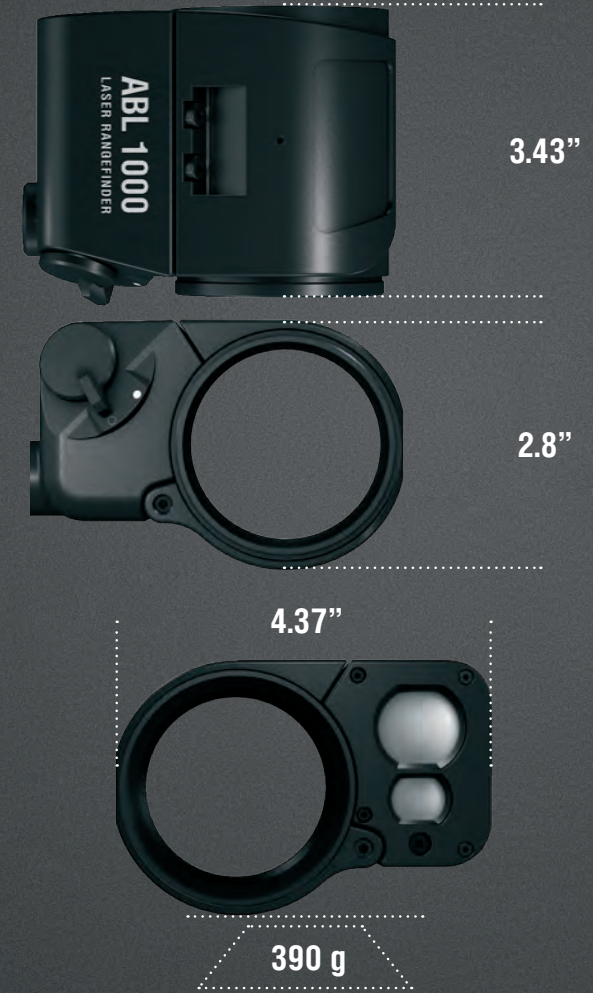

SENDING DISTANCE
TO THE BALLISTICS CALCULATOR

TURN YOUR ATN SMART SIGHT INTO A PRECISE HUNTING MACHINE!

MOUNT **PAIR** **ZERO-IN**

Just screw on to the front of your Smart Sight.
Pair the Bluetooth.
Zero-In to finetune the adjustment.

Simple and Quick to attach, the ABL Smart Rangefinder takes just minutes to install. Once active, your ATN Smart Scope's internal Ballistic Calculator will make Instantaneous POI adjustments to your reticle.

SIMPLE & QUICK TO ATTACH

Activate all controls with your Smart HD Scope.

JUST TURN ON THE DEVICE

SMART CONTROLS

Combine Precision of a Laser Rangefinder with onboard computerized Ballistic Calculator.

WORKS WITH ATN SMART HD DAY, NIGHT AND THERMAL RIFLE SCOPES

Remember and show off your shooting prowess with "Distance to your Target" clearly recorded on your Videos.

SEE THE DISTANCE TO YOUR TARGET ON YOUR VIDEOS

SPECIFICATIONS

	ABL 1000	ABL 1500
Item #	ACMUABL1000	ACMUABL1500
Precision to	± 1 y/m	
Range	5-1000 y/m	5-1500 y/m
Bluetooth	4.1	
Environmental rating	Waterproof	
Pairs with smart HD	Obsidian II or higher	
Smart HD optics compatibility	X-SIGHT II HD Series, X-SIGHT 4K Series, THOR 4 Series	
Battery life	6 months or 50,000 measurements	
Battery type	1 x CR123A type, 3 V	
Size	4.37"×3.43"×2.8" / 111×87×71 mm	
Weight	0.8 lb / 360 g	
Warranty	2 years	