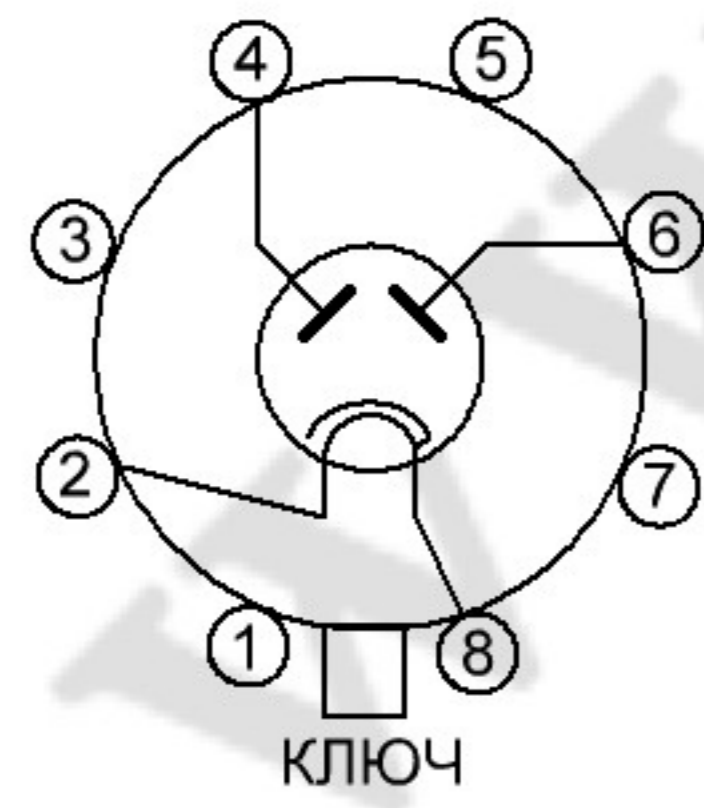

KT88

GZ32/5Ц4C

ECC88/6H23P/6H1P

1	6	Description SPARTA SE premium GOLDENMIDDLE AUDIO	Page no.	1
2	7		Pages	
3	8		Revision	3.2
4	9	Schematic no. CURCUIT DIAGRAM	Date	02.03.2017
5	10		Name	