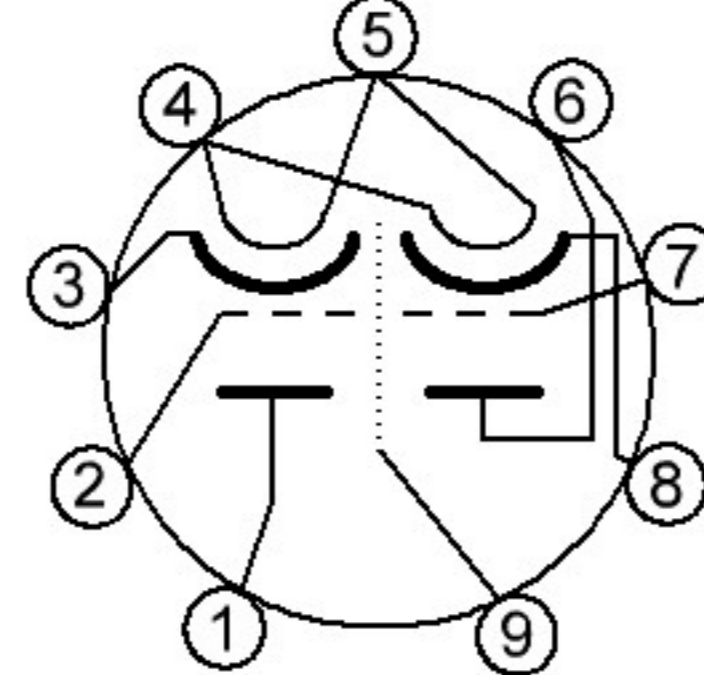

KT88

GZ32/5Ц4C

ECC88/6H23P/6H1P

1	6	Description SPARTA SE premium GOLDENMIDDLE AUDIO	Page no.	1
2	7		Pages	
3	8		Revision	3.2
4	9	Schematic no. CURCUIT DIAGRAM	Date	02.03.2017
5	10		Name	