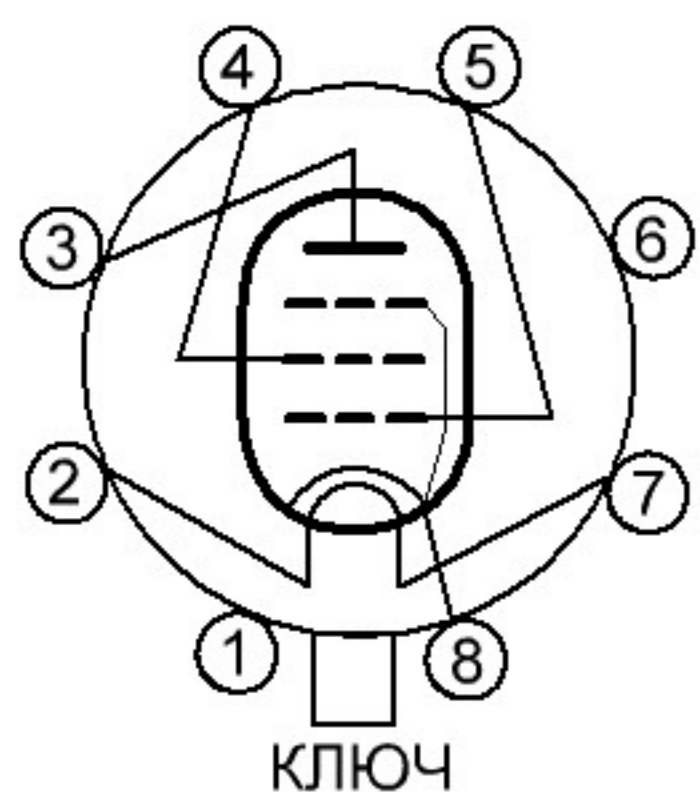

KT88

GZ32/5Ц4C

ECC88/6H23P/6H1P

1	6	Description SPARTA SE premium GOLDENMIDDLE AUDIO	Page no.	1
2	7		Pages	
3	8		Revision	3.2
4	9	Schematic no. CURCUIT DIAGRAM	Date	02.03.2017
5	10		Name	