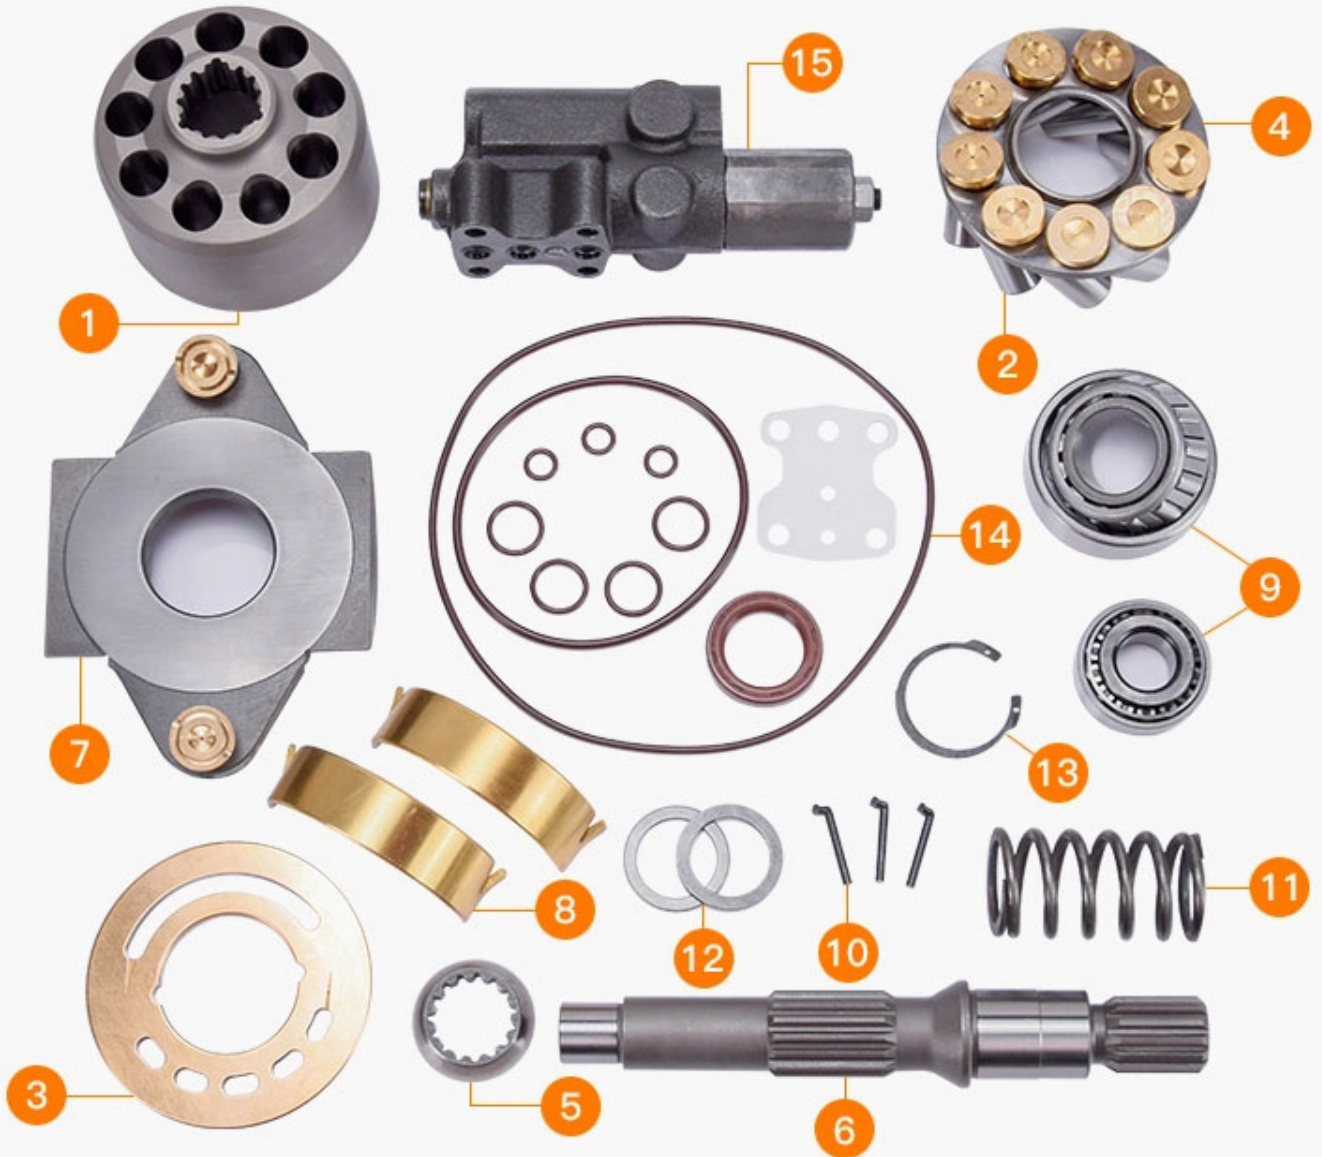

A10VSO HYDRAULIC PARTS

A10VSO 10/18/28/45/71/74/100/140/180 PUMP

NO.	DESCRIPTION	PCS
1	CYLINDER BLOCK	1
2	PISTON SHOE	9
3	VALVE PLATE	1
4	RETAINER PLATE	1
5	BALL GUIDE	1
6	DRIVE SHAFT	1
7	SWASH PLATE	1
8	METAL	2
9	BEARING	2
10	PRESS PIN	3
11	COIL SPRING	1
12	SPACER	2
13	SNAP RING	1
14	SEAL KIT	1
15	DFR CONTROL VALVE	1