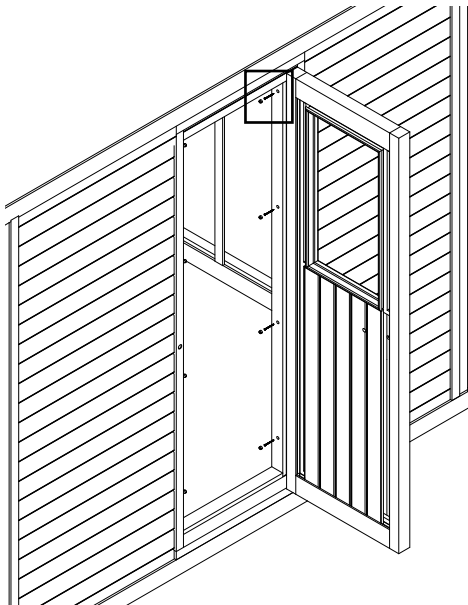

02 Secure Door Jamb with screws then cover with screw caps.