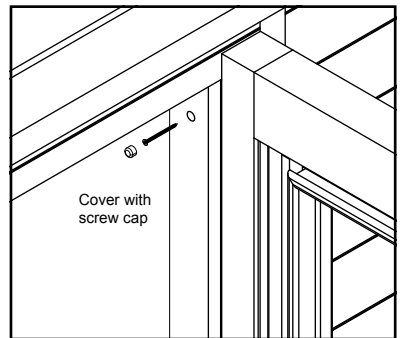

02 Secure Door Jamb with screws then cover with screw caps.