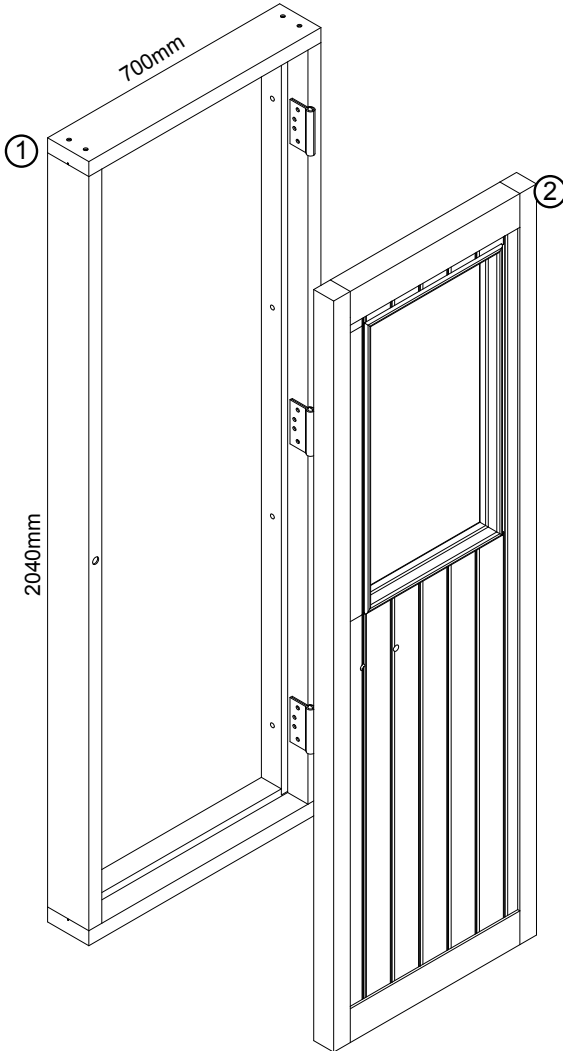

735 Sauna Door Assembly Manual

Parts List Exterior

1. Door Frame
2. Door
3. 568 Door Handle

Requirements for Installation

Phillip Screwdriver

Screw Cap Door Jamb
(Included in the package)

6RM08-027
Door Jamb Screw
(Included in the package)