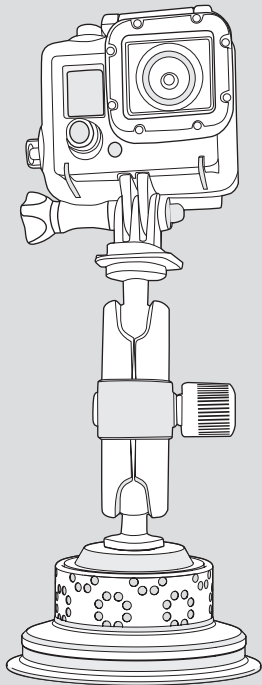

1

2

3

4a

4b

5

6

©2014 DayMen US Inc
JOBY
1435 N McDowell Blvd
Suite 200
Petaluma, CA 94954

0500-019

joby.com

JOBY®
ACTION SERIES™

Suction Cup & Locking Arm

joby.com/suctioncup-lock

twitter.com/jobyinc

facebook.com/jobyinc

instagram.com/jobyinc