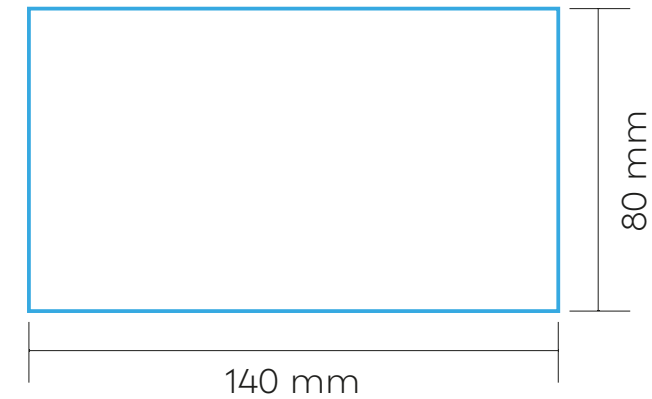

## POCKET | LOWER FRONT

TRANSFER | TRANSFER DIGITAL

MAX. COLOUR PRINT:

4 colours

Full colour

POCKET

LOWER

SCALE: 1:2

## FRONT POCKET

TRANSFER | TRANSFER DIGITAL

MAX. COLOUR PRINT: 4 colours

Full colour

Full colour

LEFT/RIGHT

140 mm

40 mm

## SIDE

TRANSFER | TRANSFER DIGITAL

MAX. COLOUR PRINT:

4 colours

Full colour

LEFT/RIGHT

95 mm

50 mm