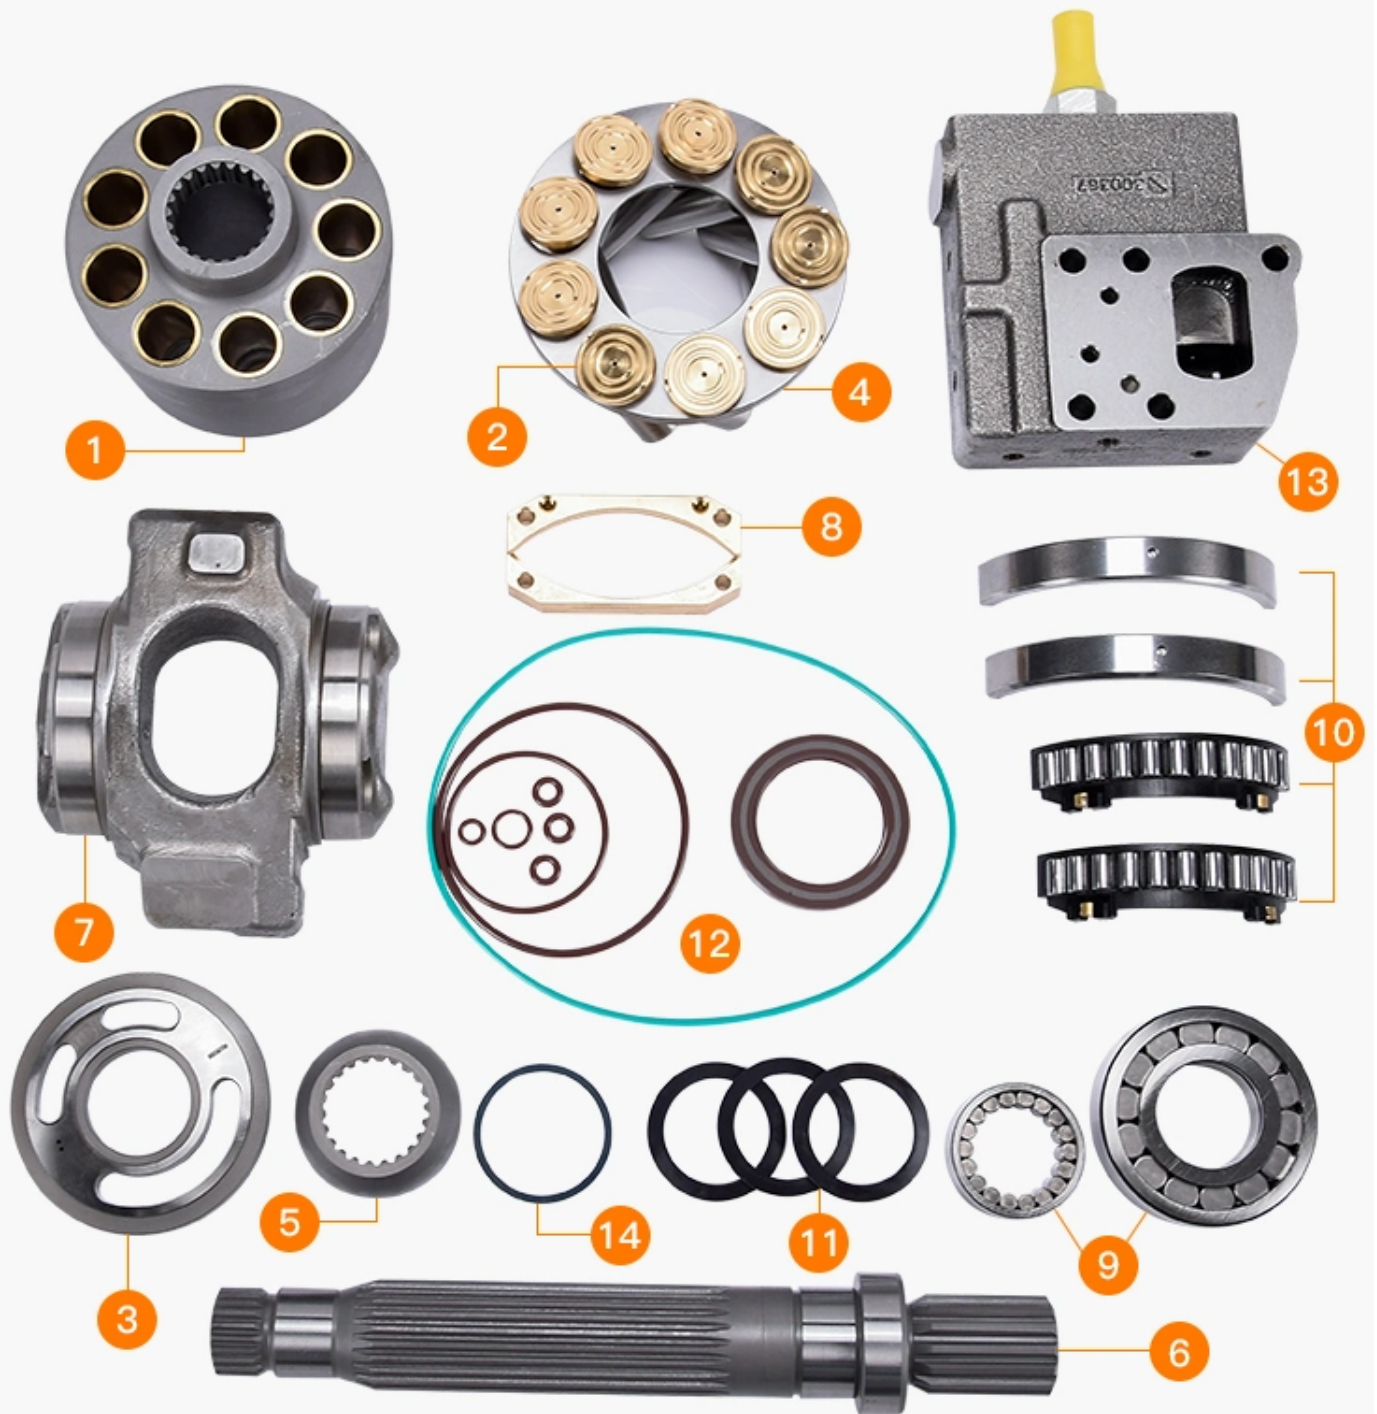

A11VO HYDRAULIC PARTS

NO.	DESCRIPTION	PCS
1	CYLINDER BLOCK	1
2	PISTON SHOE	9
3	VALVE PLATE	1
4	RETAINER PLATE	1
5	BALL GUIDE	1
6	DRIVE SHAFT	1
7	SWASH PLATE	1
8	RETAINER	2
9	BEARING	2
10	SADDLE BEARING & SEAT	2
11	DISC SPRING	3
12	SEAL KIT	1
13	DR CONTROL VALVE	1
14	BALL GUIDE WASHER	1