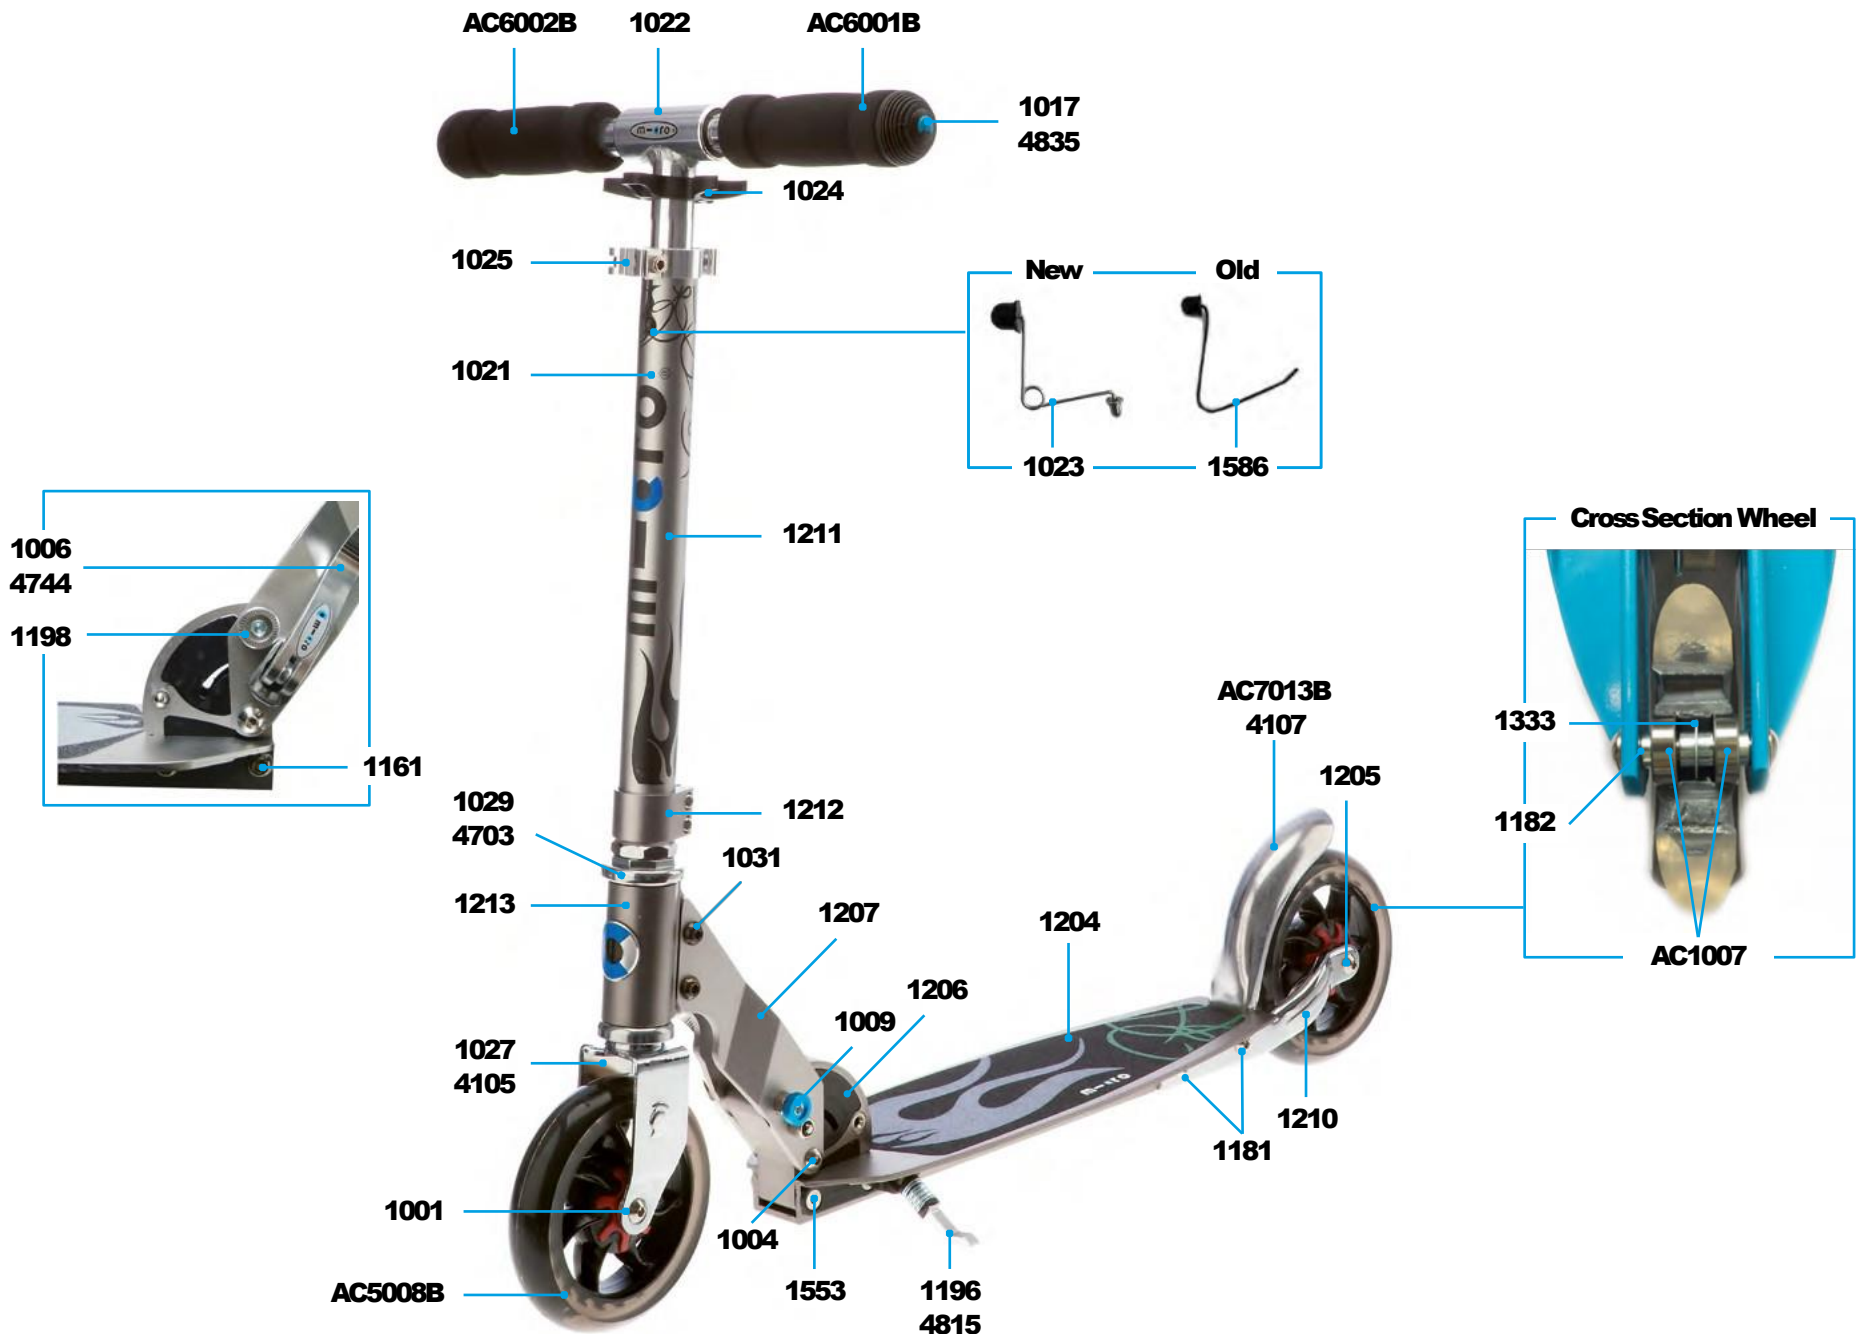

SA0121

SA0122

SA0142

SA0244

MICRO SPEED DELUXE

PARTS

Article No.	Article
1004	Axle Complete
1023	Bolt & Spring T-Bar Plastic
1031	Axle Bolt Internal Thread, 19 mm
1161	Axle Bolt External Thread, 10.5 mm
1181	Axle Bolt Internal Thread, 47.5 mm
1191	Lower Clamp, Black
1198	Push Button, Silver
1205	Axle Bolt Internal Thread, 59 mm
1553	Axle Bolt External Thread, 21.5 mm
4697	Clamp For T-Bar
4708	Griptape
4709	Quick Acting Clamp Black
4744	Folding Quick Release - Black
4756	Headset Micro Speed Deluxe
4812	180mm Wheel Smoke
4813	Handlebar With Clamp
4814	Fender Speed Deluxe
4815	Kick Stand With Screws, Speed Deluxe
4835	Handlebar End Caps
4841	Axle Bolt Internal Thread, 37mm
4912	Rear Fork Speed Deluxe
4913	Brake Complete Clay
4914	Front Fork Speed Deluxe Clay
4931	Brake Complete Neon Rose
4932	Brake Complete Alaskan Blue
4933	Front Fork Speed Deluxe Neon Rose
4934	Front Fork Speed Deluxe Alaskan Blue
7112	Folding Block

ACCESSORIES

Article No.	Article
AC6001B	High Density Foam Hand Grip
AC1007	Single Bearing ABEC 9

SA0213

SA0214

MICRO SPEED DELUXE
SA0211

MICRO BULLET

PARTS

Article No.	Article
1001	Axle Bolt Internal Thread, 40 mm
1004	Axle Bolt Internal Thread, 44 mm
1017	Plugs, Handle Bolt, Rubber Strip
1021	Plastic Linkage Tube
1022	T-Tube
1024	Multimountclip
1025	Quick-Acting Clamp, Silver
1026	Lower Clamp, Silver
1029	Inverter Logic Complete
1031	Axle Bolt Internal Thread, 19 mm
1038	Axle Bolt Internal Thread, 30 mm
1040	Folding Block
1041	Locking Complete
1045	Axle Bolt Internal Thread, 33 mm
1046	Brake Plate
1047	Brake Spring
1048	Brake Bolt
1050	Lower T-Tube
1051	Steering Fork
1052	Front Holder
1054	Griptape
1055	Spacer Between Bearings 10.25 mm
1196	Kick Stand With Screws
1198	Push Button, Silver
1553	Screw For Kickstand
1586/1023	Bolt And Spring T-Bar