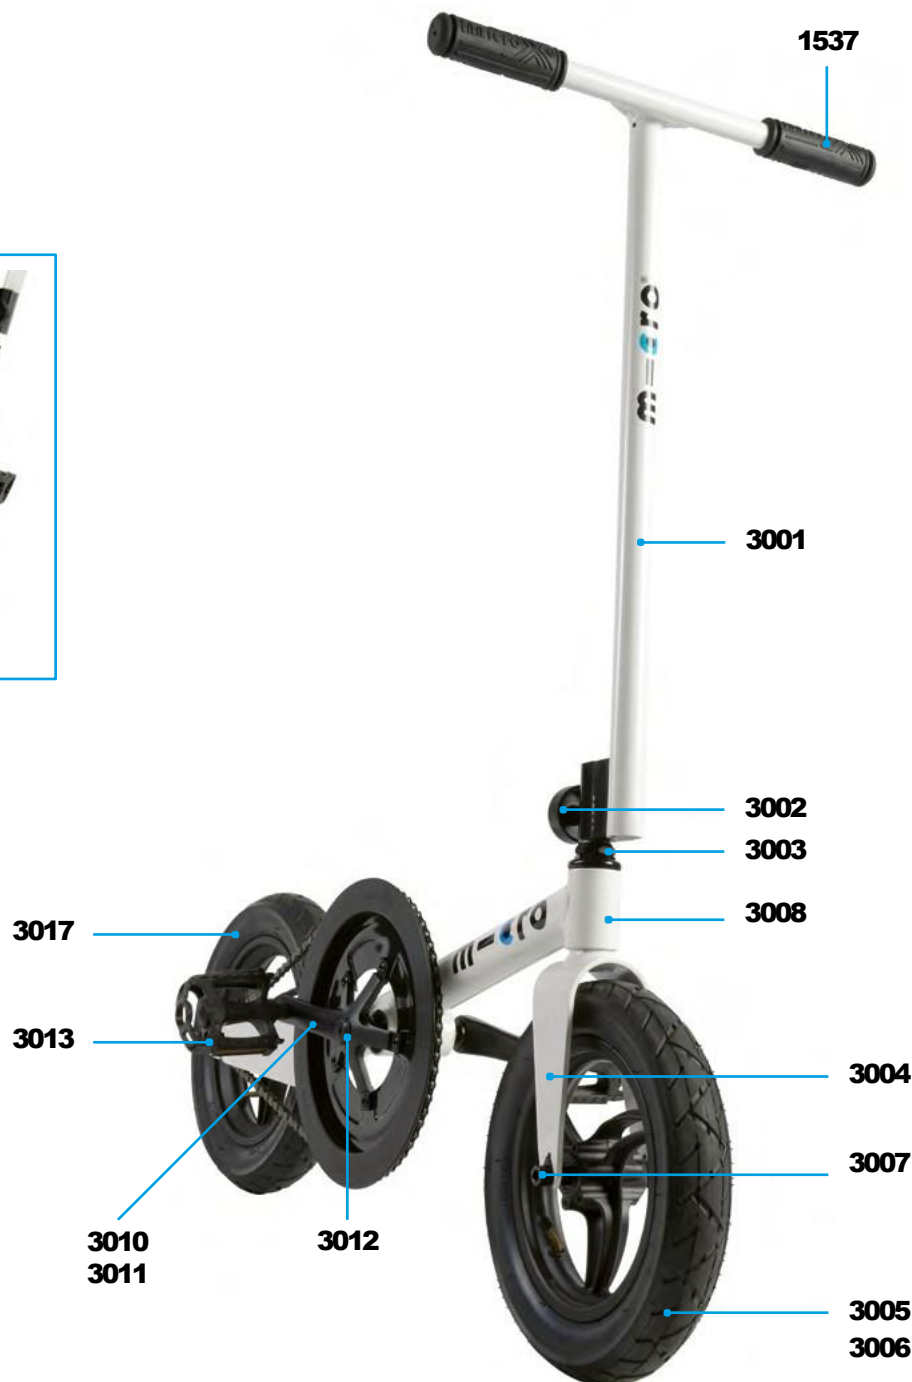

MICRO PEDALFLOW

PARTS

Article No.	Article
1537	Handles
3001	Handle Bar, White
3002	Chain Adjuster
3003	Set Of Bearings For Tube
3004	Front Fork
3005	Air Tube
3006	Front Wheel
3007	Wheel Bolt
3008	Frame
3009	Chain
3010	Crank Arm Left
3011	Crank Arm Right
3012	Crank Guide
3013	Pedales
3015	Crankset
3016	Chain Adjuster
3017	Back Wheel
3256	Frame, Black

CB0002

MICRO PEDALFLOW
CB0001