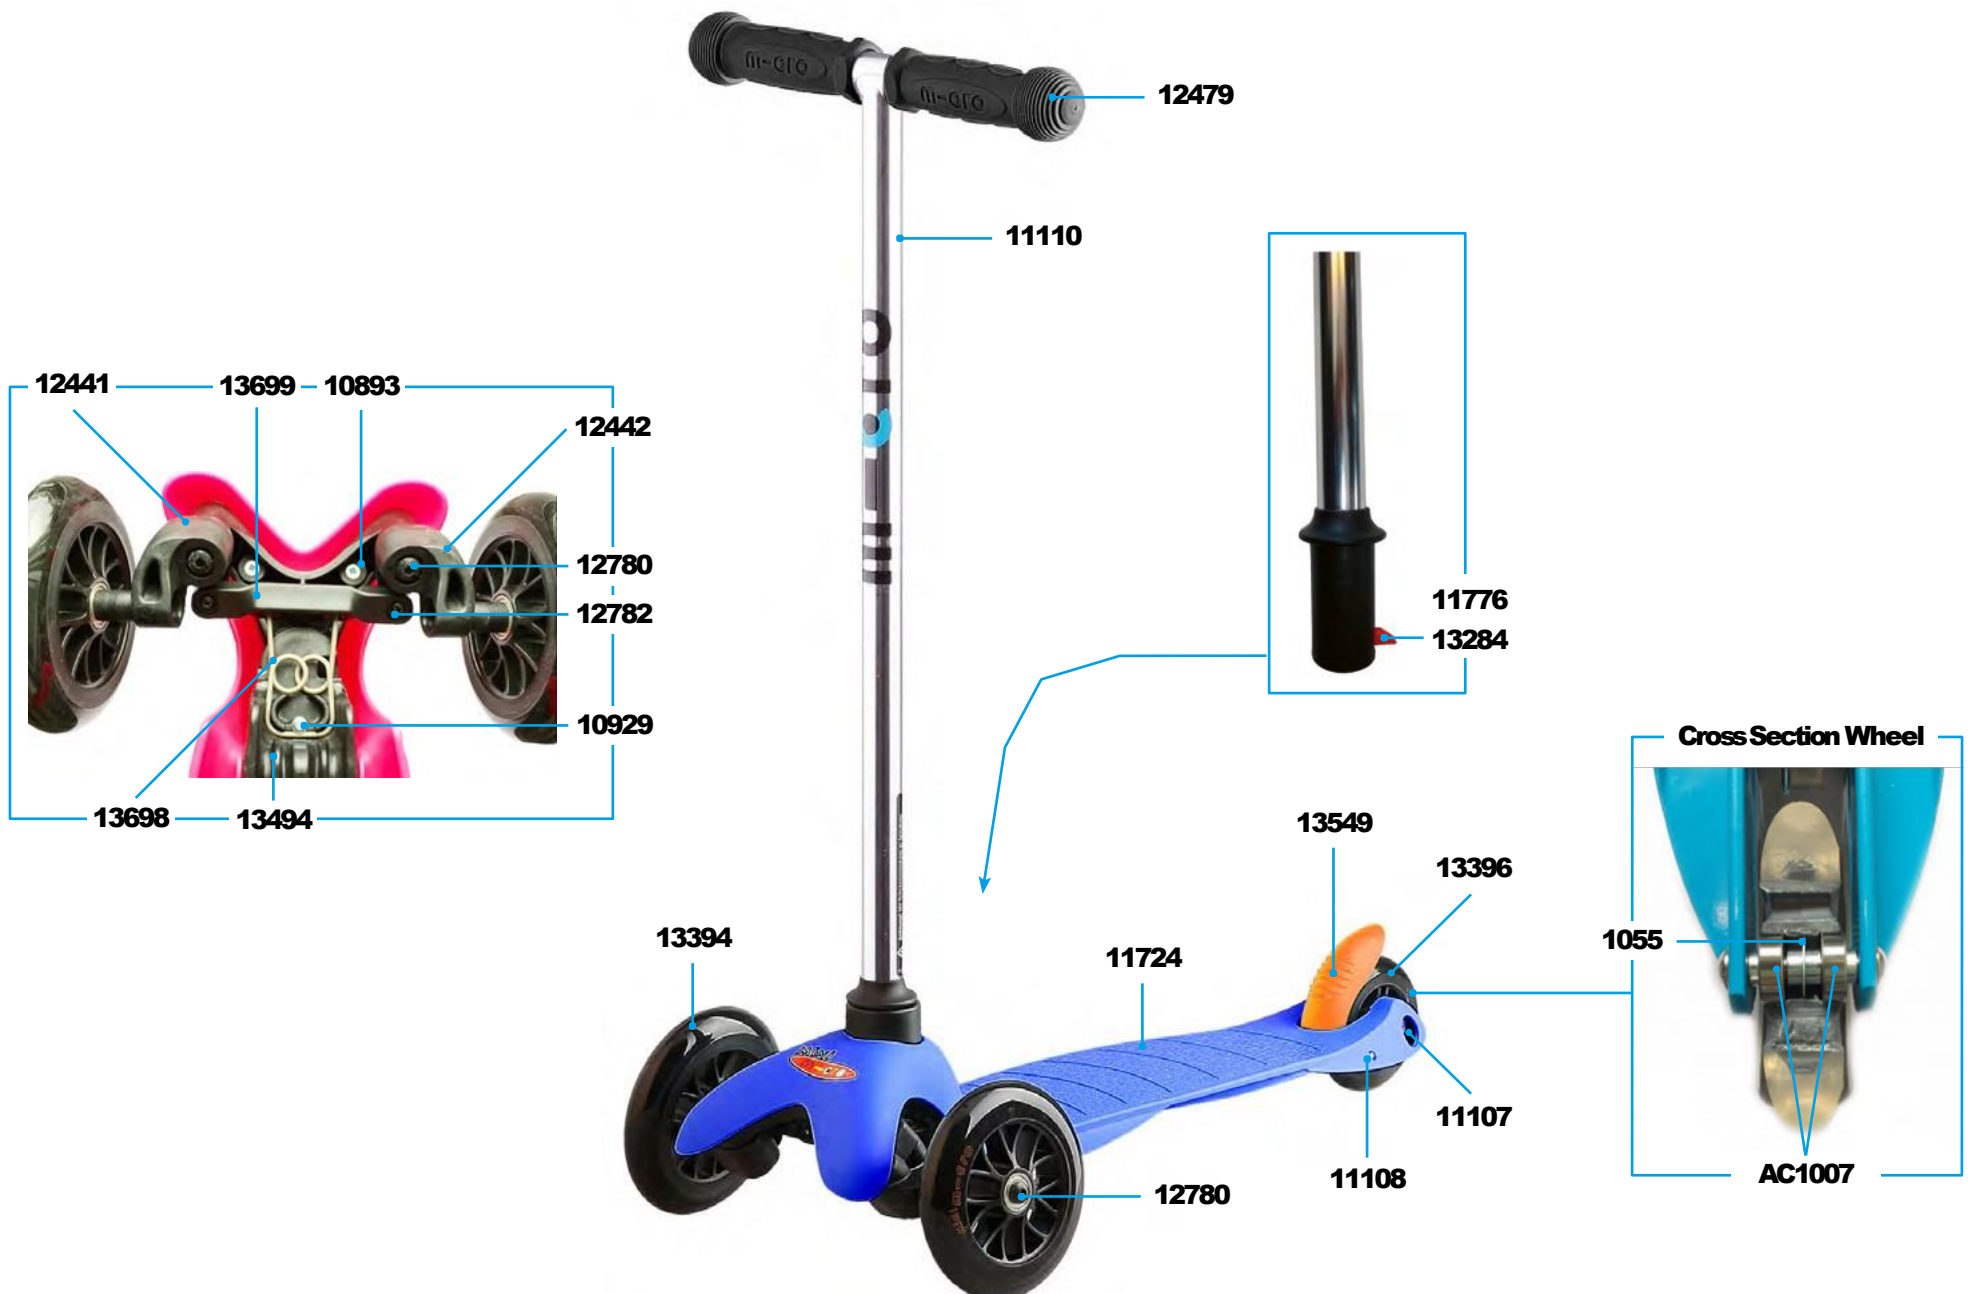

ACCESSORIES

Article No.	Article
AC1007	Single Bearing ABEC 9

COLOURS

Article No. And Colour	Deck	T-Bar Complete	Brake	Wheel (Front)	Grip Left	Grip Right
MM0054 Sparty Neon Blue/Pink	11152	11689	13550	13394	1289	1358
MM0055 Sparty Neon Orange/Pink	10922	11687	13550	13394	1358	1288
MM0079 Sparty Blue	11724	11110	13549	13394	1068	1068
MM0080 Sparty Pink	11725	11110	13549	13394	1068	1068
MM0109 Sparty Orange	10922	11110	13549	13394	1068	1068
MM0110 Sparty Green	10923	12356	13549	13394	1276	1276
MM0111 Sparty Red	10924	12357	13549	13394	1277	1277
MM0112 Sparty Yellow	10925	12354	13549	13394	1278	1278
MM0113 Sparty Aqua	10926	12355	13549	13394	1289	1289
MM0134 Sparty Candy Blue	12663	12673	13555	13394	1414	1414
MM0135 Sparty Candy Pink	12664	12672	13554	13394	1358	1358
MM0136 Sparty Candy lilac	12665	12674	13556	13394	1285	1285
MM0222 Sparty Lollipop Red	10924	13381	13552	13387	1278	1278
MM0223 Sparty Lollipop Green	10923	13380	13551	13393	1277	1277
MM0224 Sparty Lollipop Yellow	11678	13382	13553	13386	1276	1276

MINI MICRO SPORTY (GERMANY)
MM0079