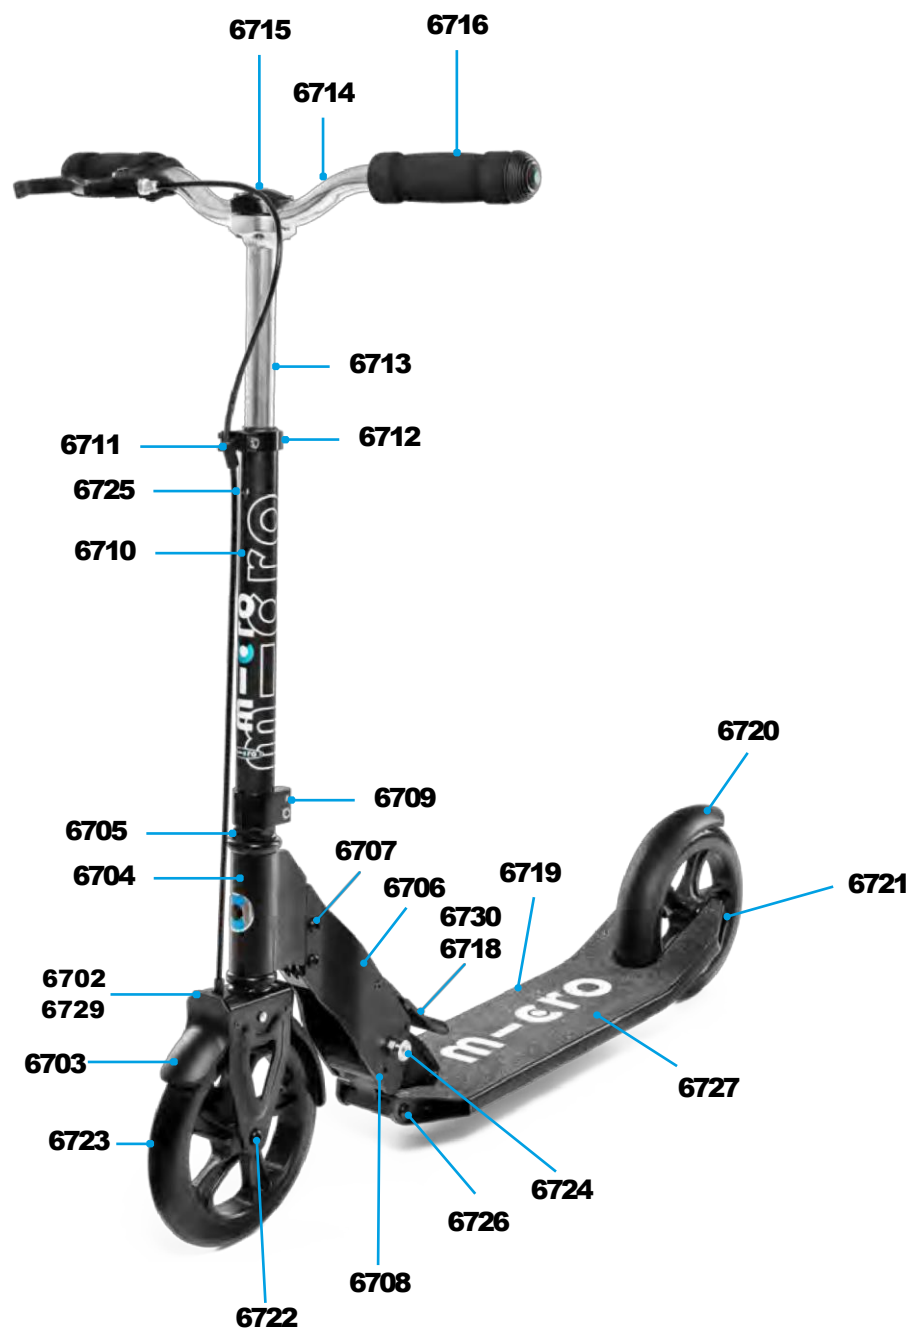

MICRO EAZY
SA0155

MICRO METROPOLITAN / DELUXE

PARTS

Article No.	Article
1004	Axle Bolt Internal Thread, 44 mm
1009	Blue Pushbutton
1023	Spring And Pushbutton
1031	Axle Bolt Internal Thread, 19 mm
1161	Axle Bolt External Thread, 10.5 mm
1180	Rear Axle Bolt Internal Thread, 62mm Metropolitan
1224	Front Holder Black
1553	Axle Bolt External Thread, 21.5mm
1578	Lower Clamp, 200 mm, Black Matt
1888	Front Fender
4705	Kickstand Black
4708	Griptape
4709	Quick Active Clamp Black
4715	Foot Brake Complete Metropolitan
4736	T-Bar Metropolitan Deluxe Complete With Brake Lever
4997	T-Bar Metropolitan Complete
4737	Brake Pads Metropolitan
4743	Holder For Handgrip / Holder For Handlebar
4744	Folding Quick Release - Black
4755	Headset Metropolitan Und Metrop Deluxe
4807	Font Axle Bolt Internal Thread, 64mm
4810	Handbrake System Complete
4811	Front Fork With Suspension
4919	Disk (Brake)
4922	Rear Axle Bolt Internal Thread, 74mm Metropolitan Deluxe
4929	Holder Plates Left & Right Metropolitan
4834	Disk Brake Set Complete
4835	Handlebar End Caps
7112	Folding Block

ACCESSORIES

Article No.	Article
AC5010B	Wheel Black 200mm Metropolitan
AC6001B	High Density Foam Hand Grip
AC9056	Tube Light
4990B	Rear Wheel Black 200mm Metropolitan Deluxe Box
AC5016B	Front Wheel Black 200mm Metropolitan Deluxe Box

MICRO METROPOLITAN / DELUXE
SA0188 / SA0212

MICRO DOWNTOWN

PARTS

Article No.	Article
6702	Front Fork Complete With Brake And Cable
6703	Front Fender With Screws
6704	Front Holder
6705	Headset Complete
6706	Shank Left And Right
6707	Screws For Shank
6708	Lower Screw For Shank
6709	Lower Clamp
6710	Lower Bar
6711	Plastic Spacer For T-Bar
6712	Upper Clamp
6713	Upper T-Bar
6714	Handles And Bar
6715	Top Clamp Complete
6716	Handle
6718	Folding Cover
6719	Deck With Griptape
6720	Brake Complete
6721	Rear Axle
6722	Front Axle
6723	Wheel With Bearing
6724	Folding Button
6725	Botton And Spring
6726	Screws For Folding Block
6727	Griptape
6729	Brake Pads
6730	Folding Complete