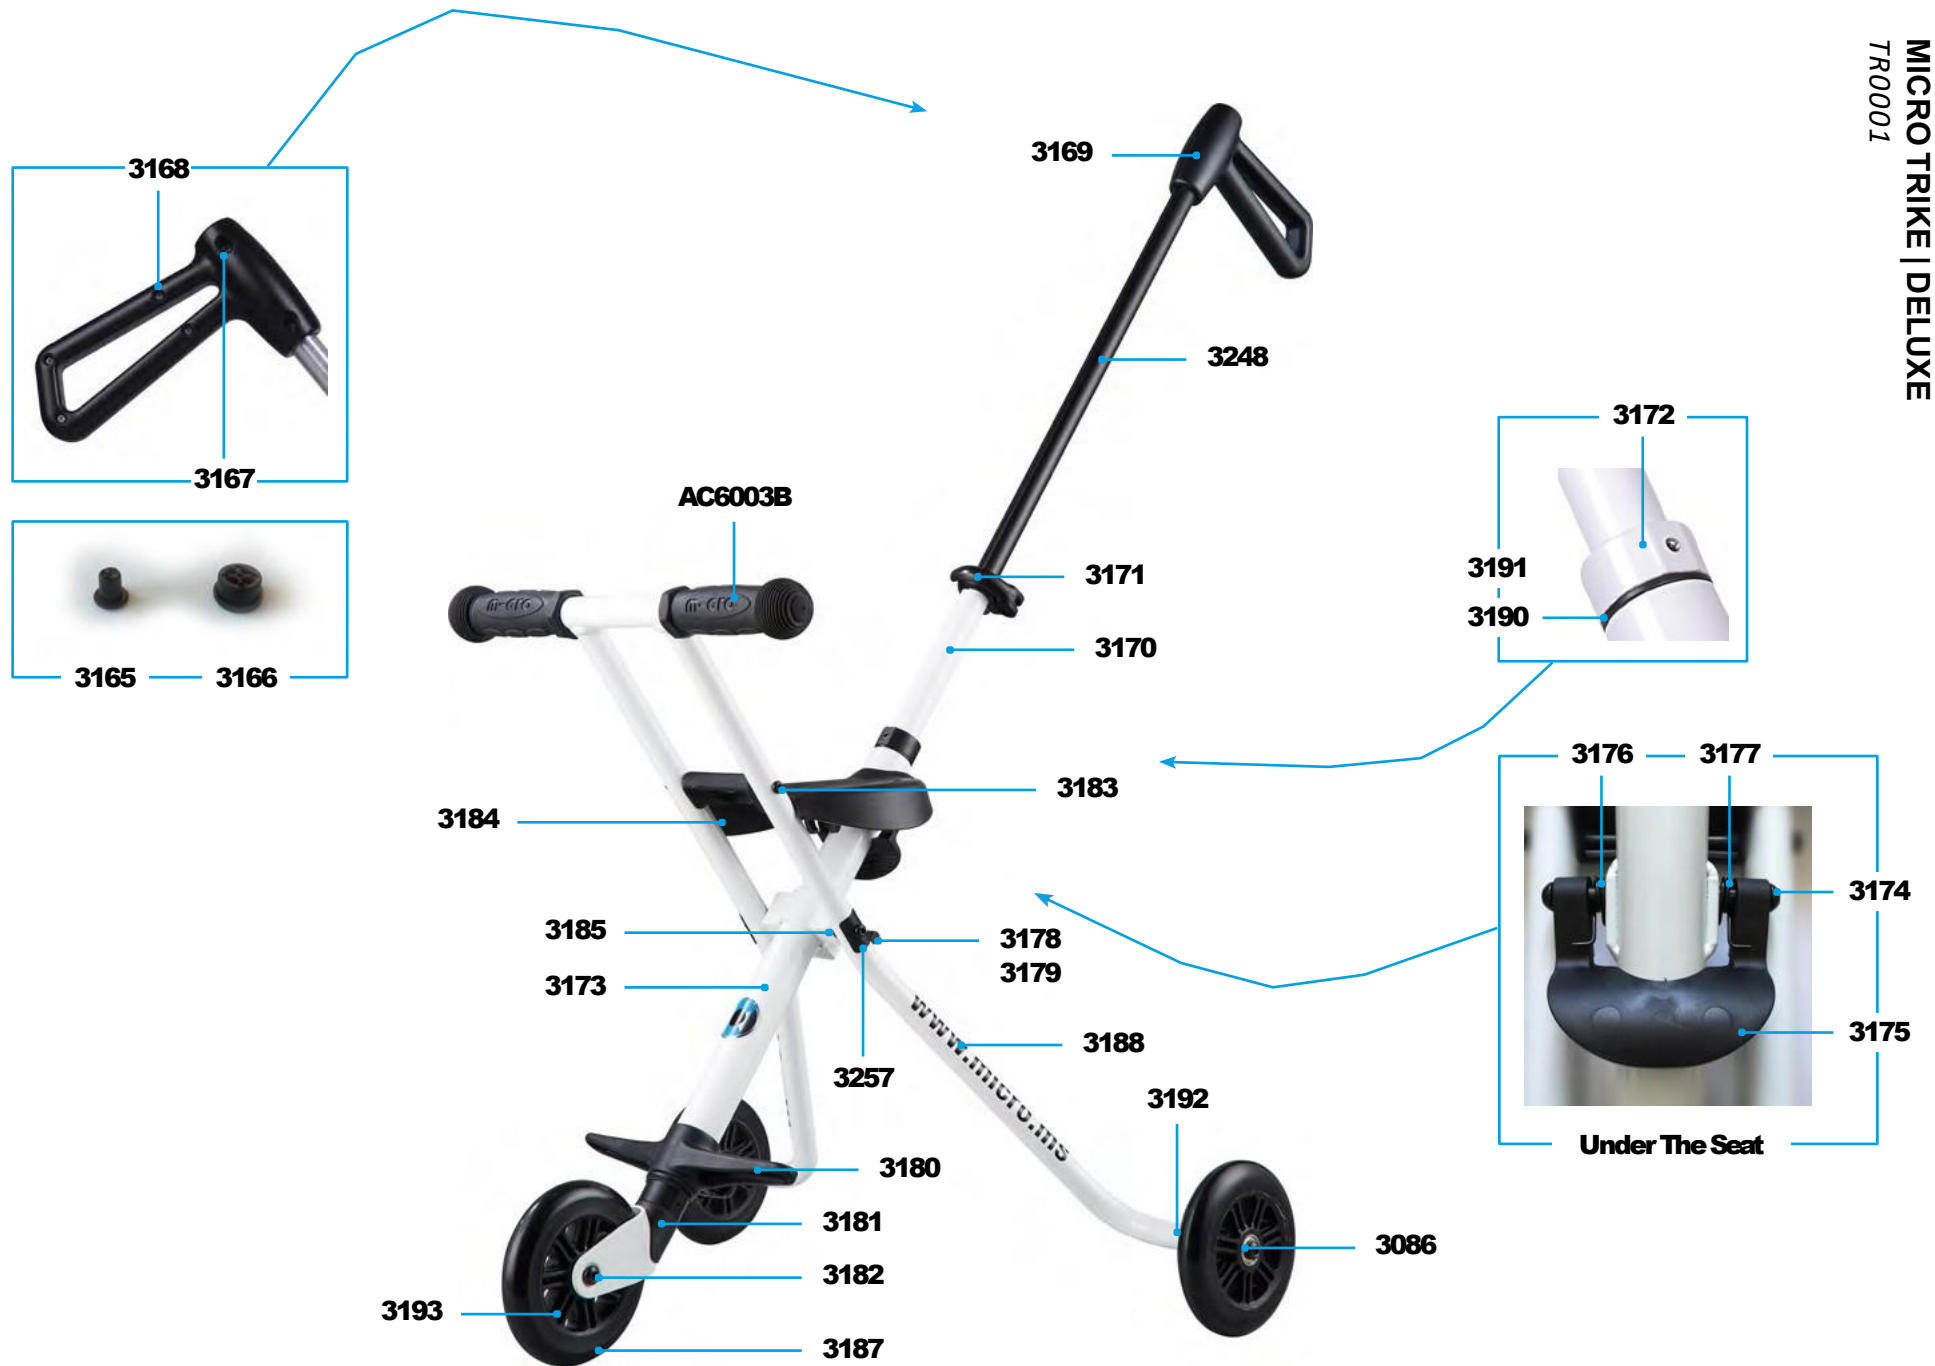

TR0002

TR0004

TR0005

TR0006

MICRO TRIKE | DELUXE
TR0001

MICRO TRIKE XL

PARTS

Article No.	Article
3275	Metal Frame Cover Left And Right With Screw
3276	Axle For Seat
3277	Armrest Bar Set, Ice Blue With Seat
3279	Upper Bar With Bolt And Spring
3280	Guidance Ring Complete With Plastic Spacer
3281	Axle Front Wheel
3282	Lower Bar, Ice Blue
3283	Axle
3284	Wheel With Bearing
3285	Upper Clamp

TR0007

TR0008

TR0013

TR0011

TR0012

MICRO TRIKE XL
TR0008

FREESTYLE

MICRO TRIXX 2.0