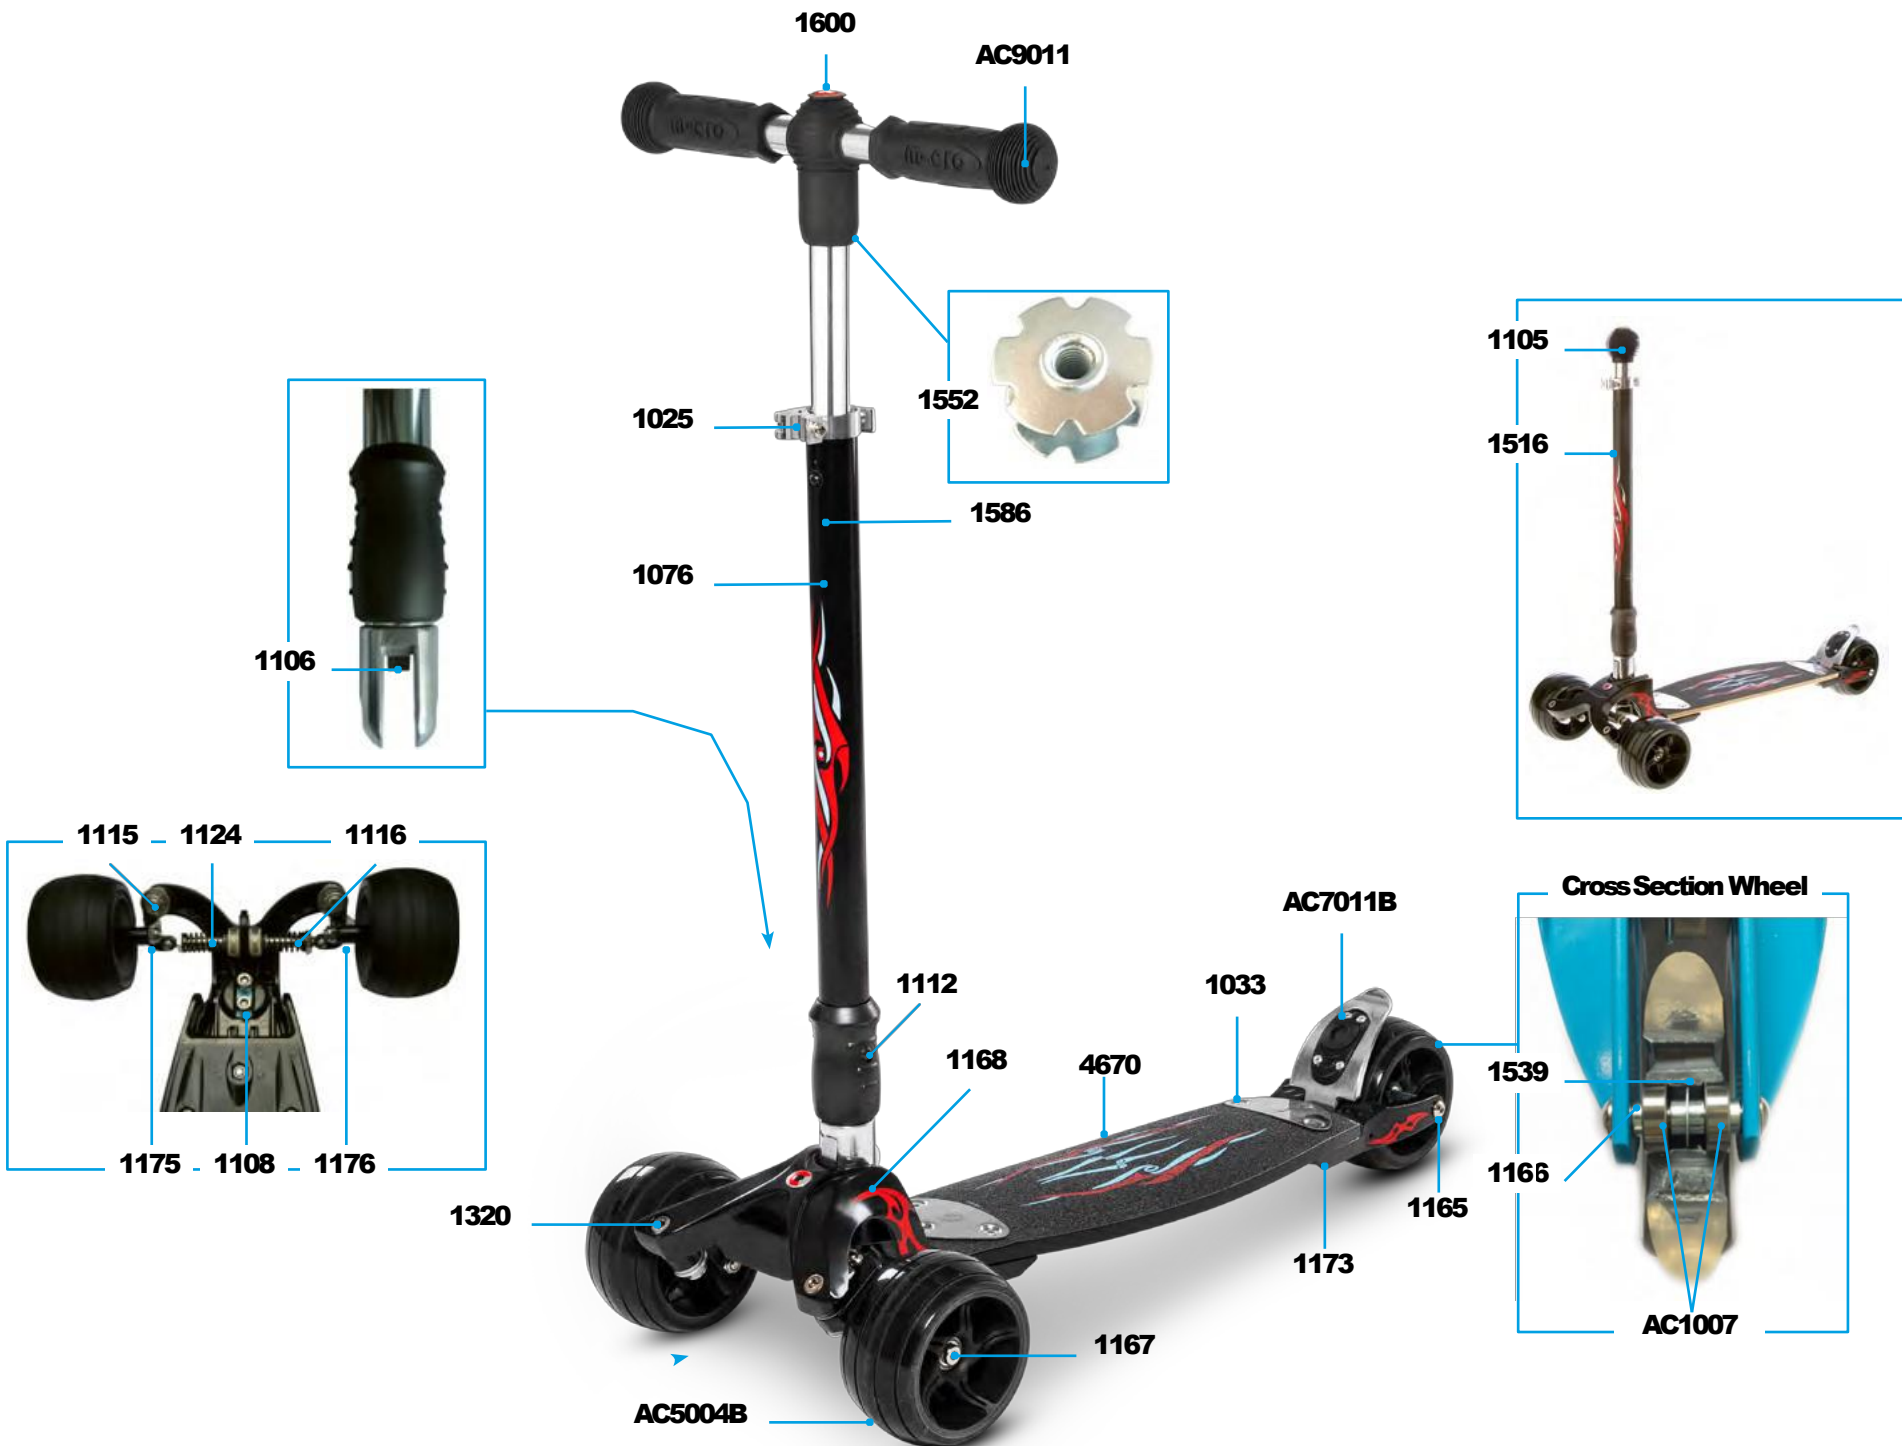

ACCESSORIES

Article No.	Article
1669	Head Front Complete, Kbm, Volcano Grey
1671	Back Part Complet No Wheel With Brake, Kbm Volcano Grey
1672	Shank Left, Volcano Grey
1673	Shank Right, Volcano Grey
4670	Deck & Griptape, Kbm Monster, Black New Version 2019
4671	Deck & Griptape, Kbm Monster, Volcano Grey New Version 2019

Article No.	Article	Info
AC9011	Interchangeable	
AC5004B	Wheel Complete Blister	120 mm
AC6003B	Handles Blister	Pair
AC7011B	Brake Complete Blister	
AC1007	Single Bearing ABEC 9	

KB0023

MICRO KICKBOARD MONSTER
INTERCHANGEABLE
KB0022