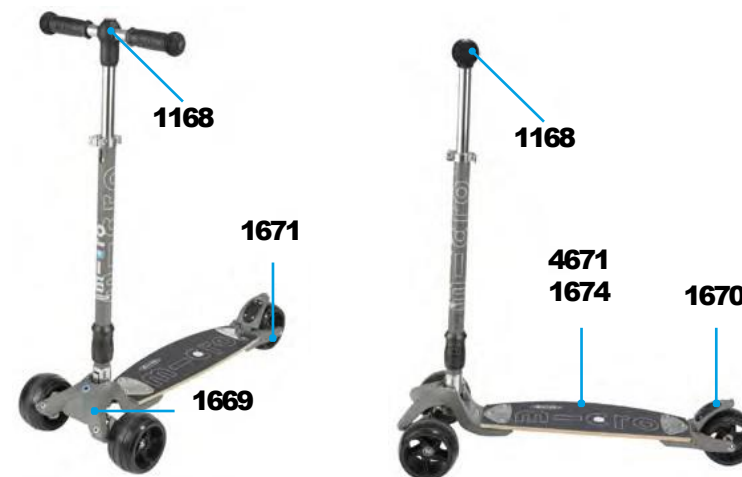

ACCESSORIES

Article No.	Article
1669	Head Front Complete, Kbm, Volcano Grey
1671	Back Part Complet No Wheel With Brake, Kbm Volcano Grey
1672	Shank Left, Volcano Grey
1673	Shank Right, Volcano Grey
4670	Deck & Griptape, Kbm Monster, Black New Version 2019
4671	Deck & Griptape, Kbm Monster, Volcano Grey New Version 2019

Article No.	Article	Info
AC9011	Interchangeable	
AC5004B	Wheel Complete Blister	120 mm
AC6003B	Handles Blister	Pair
AC7011B	Brake Complete Blister	
AC1007	Single Bearing ABEC 9	

KB0023

MICRO KICKBOARD MONSTER
INTERCHANGEABLE
KB0022