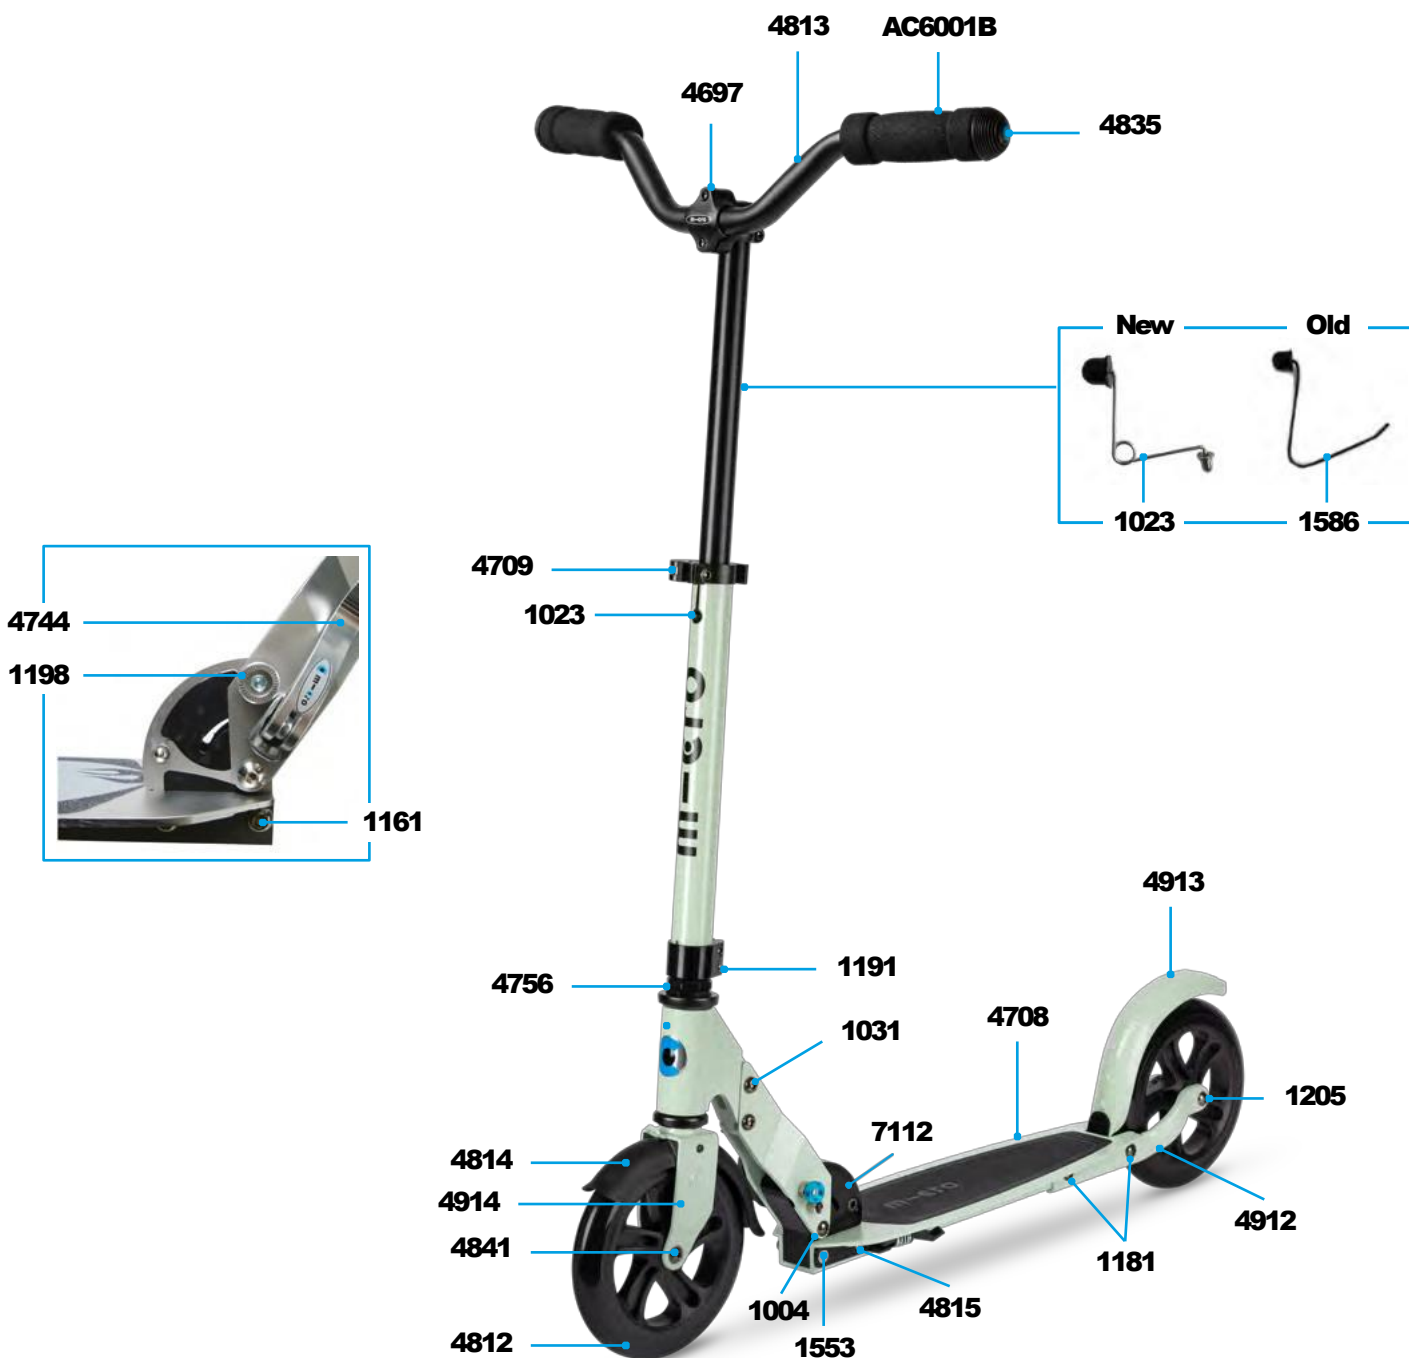

SA0121

SA0122

SA0142

SA0244

MICRO SPEED DELUXE

PARTS

Article No.	Article
1004	Axle Complete
1023	Bolt & Spring T-Bar Plastic
1031	Axle Bolt Internal Thread, 19 mm
1161	Axle Bolt External Thread, 10.5 mm
1181	Axle Bolt Internal Thread, 47.5 mm
1191	Lower Clamp, Black
1198	Push Button, Silver
1205	Axle Bolt Internal Thread, 59 mm
1553	Axle Bolt External Thread, 21.5 mm
4697	Clamp For T-Bar
4708	Griptape
4709	Quick Acting Clamp Black
4744	Folding Quick Release - Black
4756	Headset Micro Speed Deluxe
4812	180mm Wheel Smoke
4813	Handlebar With Clamp
4814	Fender Speed Deluxe
4815	Kick Stand With Screws, Speed Deluxe
4835	Handlebar End Caps
4841	Axle Bolt Internal Thread, 37mm
4912	Rear Fork Speed Deluxe
4913	Brake Complete Clay
4914	Front Fork Speed Deluxe Clay
4931	Brake Complete Neon Rose
4932	Brake Complete Alaskan Blue
4933	Front Fork Speed Deluxe Neon Rose
4934	Front Fork Speed Deluxe Alaskan Blue
7112	Folding Block

ACCESSORIES

Article No.	Article
AC6001B	High Density Foam Hand Grip
AC1007	Single Bearing ABEC 9

SA0213

SA0214

MICRO SPEED DELUXE
SA0211

MICRO BULLET

PARTS

Article No.	Article
1001	Axle Bolt Internal Thread, 40 mm
1004	Axle Bolt Internal Thread, 44 mm
1017	Plugs, Handle Bolt, Rubber Strip
1021	Plastic Linkage Tube
1022	T-Tube
1024	Multimountclip
1025	Quick-Acting Clamp, Silver
1026	Lower Clamp, Silver
1029	Inverter Logic Complete
1031	Axle Bolt Internal Thread, 19 mm
1038	Axle Bolt Internal Thread, 30 mm
1040	Folding Block
1041	Locking Complete
1045	Axle Bolt Internal Thread, 33 mm
1046	Brake Plate
1047	Brake Spring
1048	Brake Bolt
1050	Lower T-Tube
1051	Steering Fork
1052	Front Holder
1054	Griptape
1055	Spacer Between Bearings 10.25 mm
1196	Kick Stand With Screws
1198	Push Button, Silver
1553	Screw For Kickstand
1586/1023	Bolt And Spring T-Bar