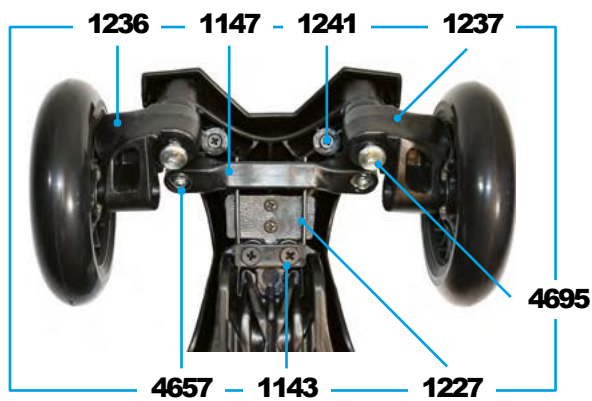

MAXI MICRO DELUXE AND FOLDABLE
MMD035