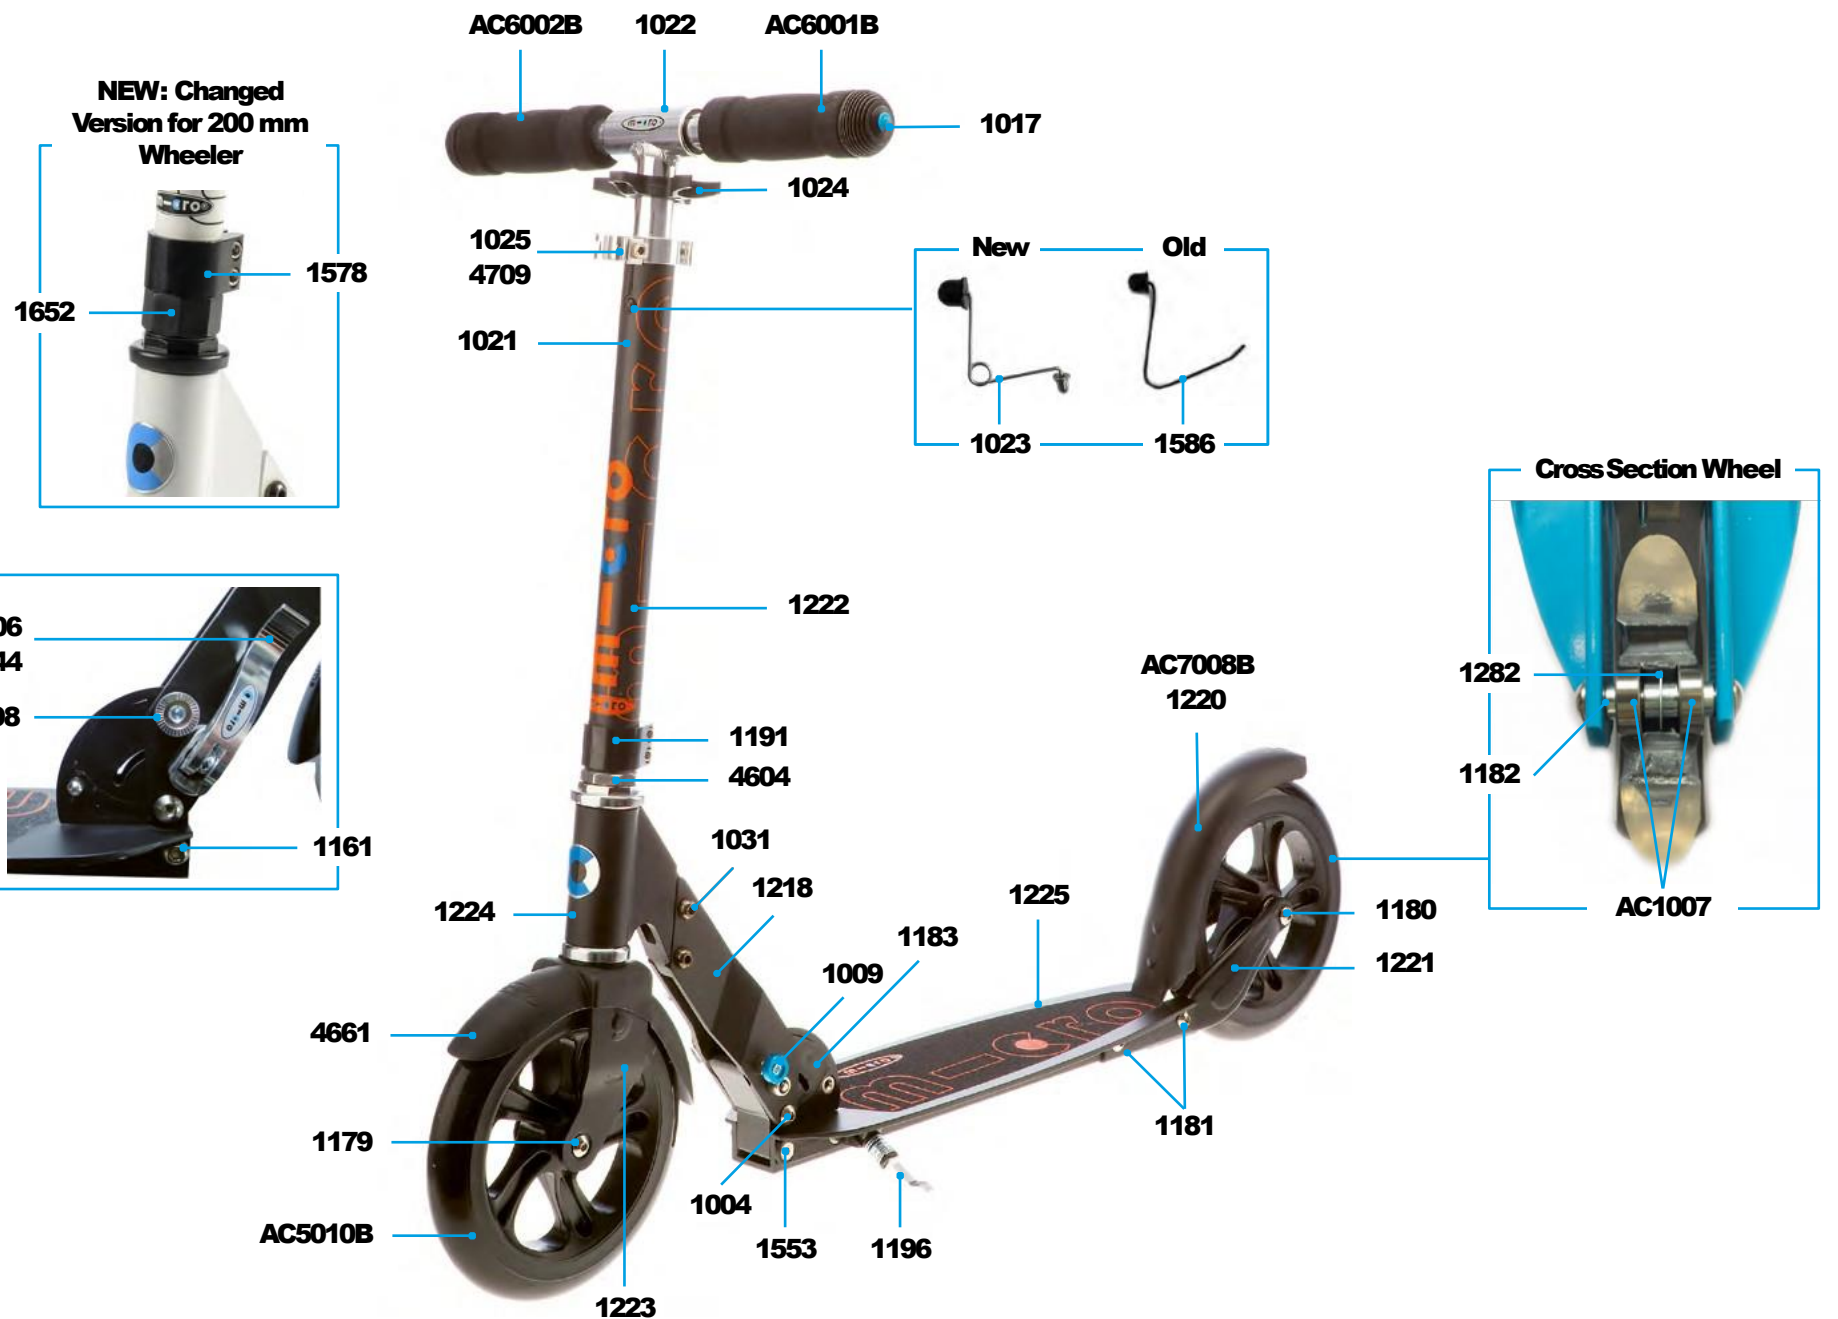

ACCESSORIES

Article No.	Article
1553	Axle Bolt External Thread, 21.5 mm
1578	Lower Clamp, 200 mm, Black Matt
1586/1023	Bolt And Spring T-Bar
1652	Width Nut, 200 mm
4604	Inveter Logic Complete Set Black (CH)
4661	Fender

Article No.	Article
AC5010B	Wheel Complete Blister
AC7008B	Brake Complete Blister
AC1007	Single Bearing ABEC 9
AC6001B	High Density Foam Hand Grip
AC6002B	Complete Handgrip, Tube Plug, Shockcord

MICRO CLASSIC
SA0034 Black / SA0049 Neochrome