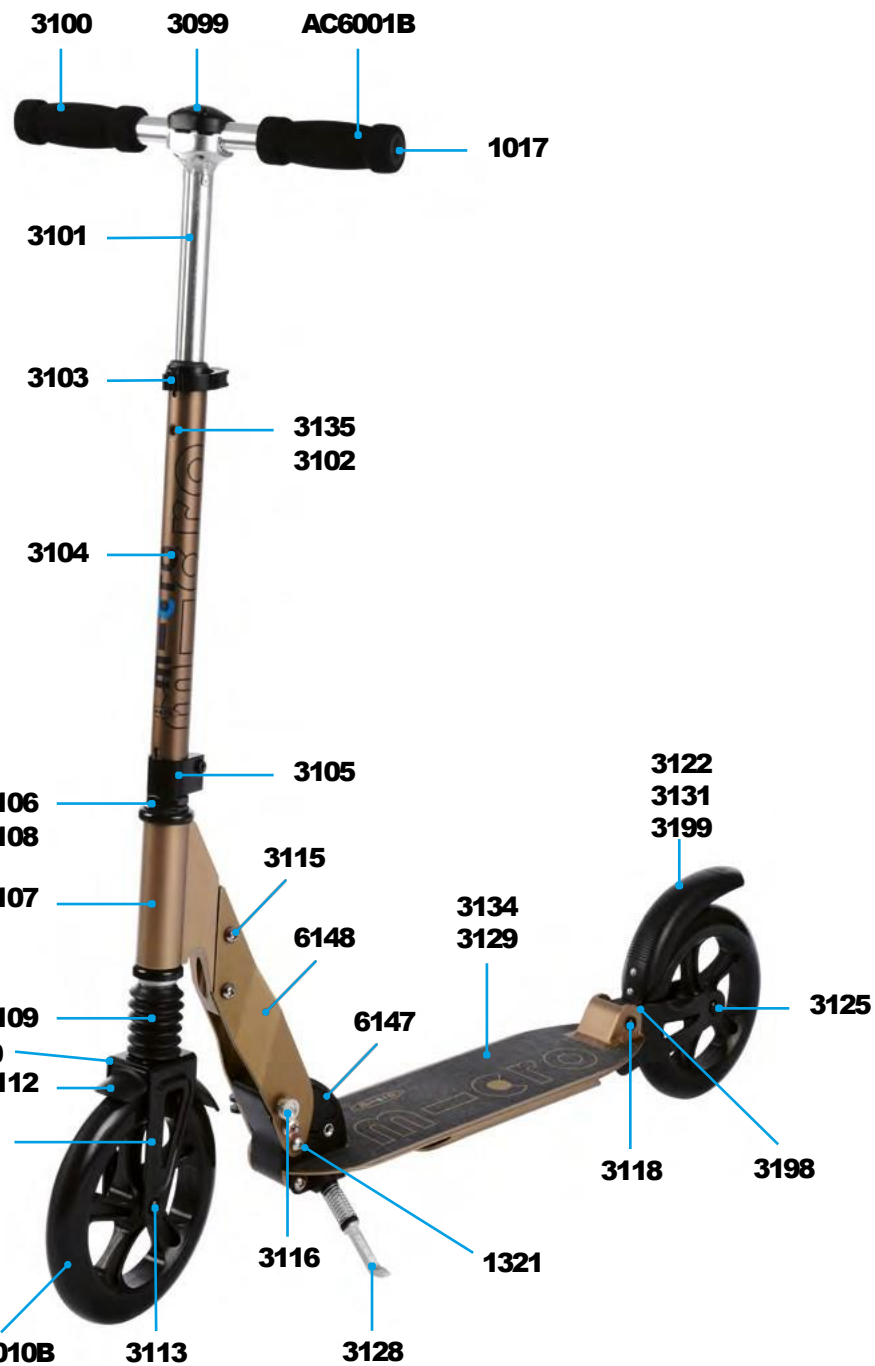

Article No.	Article
1017	Tube Plug With Shockcord
3099	Handle Bar Cap With Screws
3100	Handle Bar
3101	Bar With Spring And Bolt
3102	Plastic Linkage Tube
3103	Quick-Acting Clamp
3104	Lower T-Tube
3105	Lower Clamp
3106	Complete Headset
3107	Steering Head
3108	Round Socket Head Cap, Rebound Washer
3109	Dust Protection
3110	Screws Suspension
3111	Steering Fork Complete
3112	Fender Front Wheel With Screws
3113	Axle
3115	Bolt For Holder Plates
3116	Push Button, Silver
3118	Sleeves/Spacer Back Suspension
3122	Brake Plate
3124	Bolt For Brake
3125	Axle Back Wheel
3126	Steering Fork Complete incl. Fender
3301	Quick Release Folding
3128	Kickstand With Two Screws
3129	Deck With Griptape
3130	Spring Complete
3131	Rear Fork With Brake No Wheel
3132	Step Screw
3133	Brake Pin
3134	Griptape
3135	Bolt And Spring T-Bar
3199	Brake Pad

Article No.	Article
AC6001B	High Density Foam Hand Grip
AC5010B	Wheel Complete Blister

SA0156

MICRO SUSPENSION
SA0065

MICRO FLEX WITH KICKSTAND

PARTS

Article No.	Article
1001	Axle Bolt Internal Thread, 40 mm
1002	Axle Bolt Internal Thread, 49 mm
1004	Axle Bolt Internal Thread, 44 mm
1006	Locking Complete, Scooter
1007	Holder Plates Left And Right, Flex, Silver
1009	Push Button, Blue
1013	Brake Spring
1014	Brake Bolt
1017	Plugs, Handle Bolt, Rubber Strip
1021	Plastic Linkage Tube
1022	T-Tube
1024	Multimountclip
1025	Quick-Acting Clamp, Silver
1026	Lower Clamp, Silver
1027	Steering Fork
1028	Front Holder, Silver
1029	Inverter Logic Complete
1031	Axle Bolt Internal Thread, 19 mm
1032	Deck And Griptape, Silver
1033	Board Fixation Plates For Deck
1034	Countersunk Screw, 23 mm
1035	Spacer Between Bearings 19.6 mm
1198	Push Button, Silver
1242	Brake Plate, Silver
1244	Back Part Complete No Wheel With Brake, Silver
1325	Folding Block, Silver
1341	Griptape
1453	Kick Stand Without Screws, 200 mm
1586/1023	Bolt And Spring T-Bar