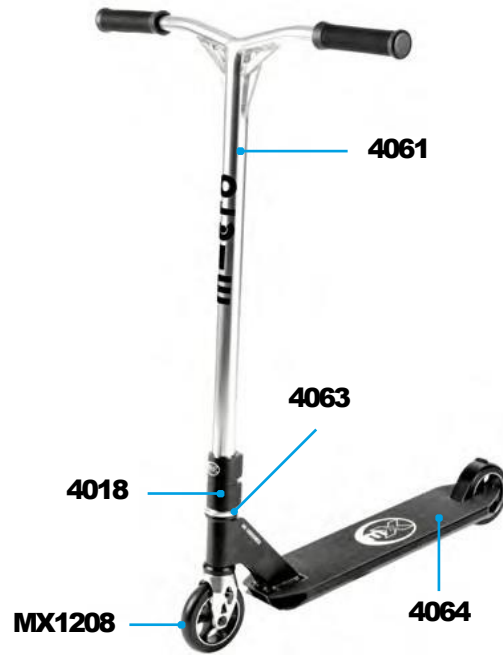

MICRO CROSSNECK 2.0

PARTS

Article No.	Article	Info
4017	Headset Black	
4018	SCS Compressions System, Black	
4020	Steering Fork	
4021	Axle Front	
4023	Brake Plate Complete, Black	
4024	Axle Back	
4025	Spacer (Outside) Back Wheel	
4027	Plugs For Handels	set
4030	Handels	set
4056	SCS Compressions System, Gold	
4057	One piece bar, Black	
4058	Deck With Griptape, Gold	
4059	Griptape	
4061	One Piece Bar, Silver	110 mm
4063	Headset Silver	
4064	Deck With Griptape, Black	

ACCESSORIES

Article No.	Article	Info
AC1007	Single Bearing ABEC 9	
MX1201	Wheel Black / Purple	110 mm
MX1202	Wheel Black / Blue	110 mm
MX1203	Wheel Black	110 mm
MX1206	Wheel Black / Chrome	110 mm
MX1207	Wheel Chrome / Red	110 mm
MX1208	Wheel Black	110 mm
MX1214	Wheel Gold	110 mm
MX4010	Pegs	From 2015

SA0149