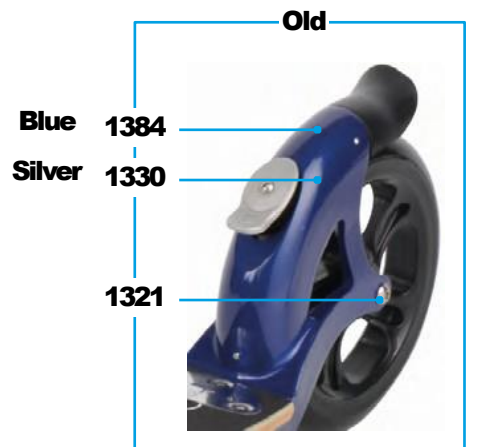

SA0038

SA0119

SA0120

SA0176

NEW: Changed Version for 200 mm Wheeler

MICRO FLEX AIR
SA0035

MICRO SPEED

PARTS