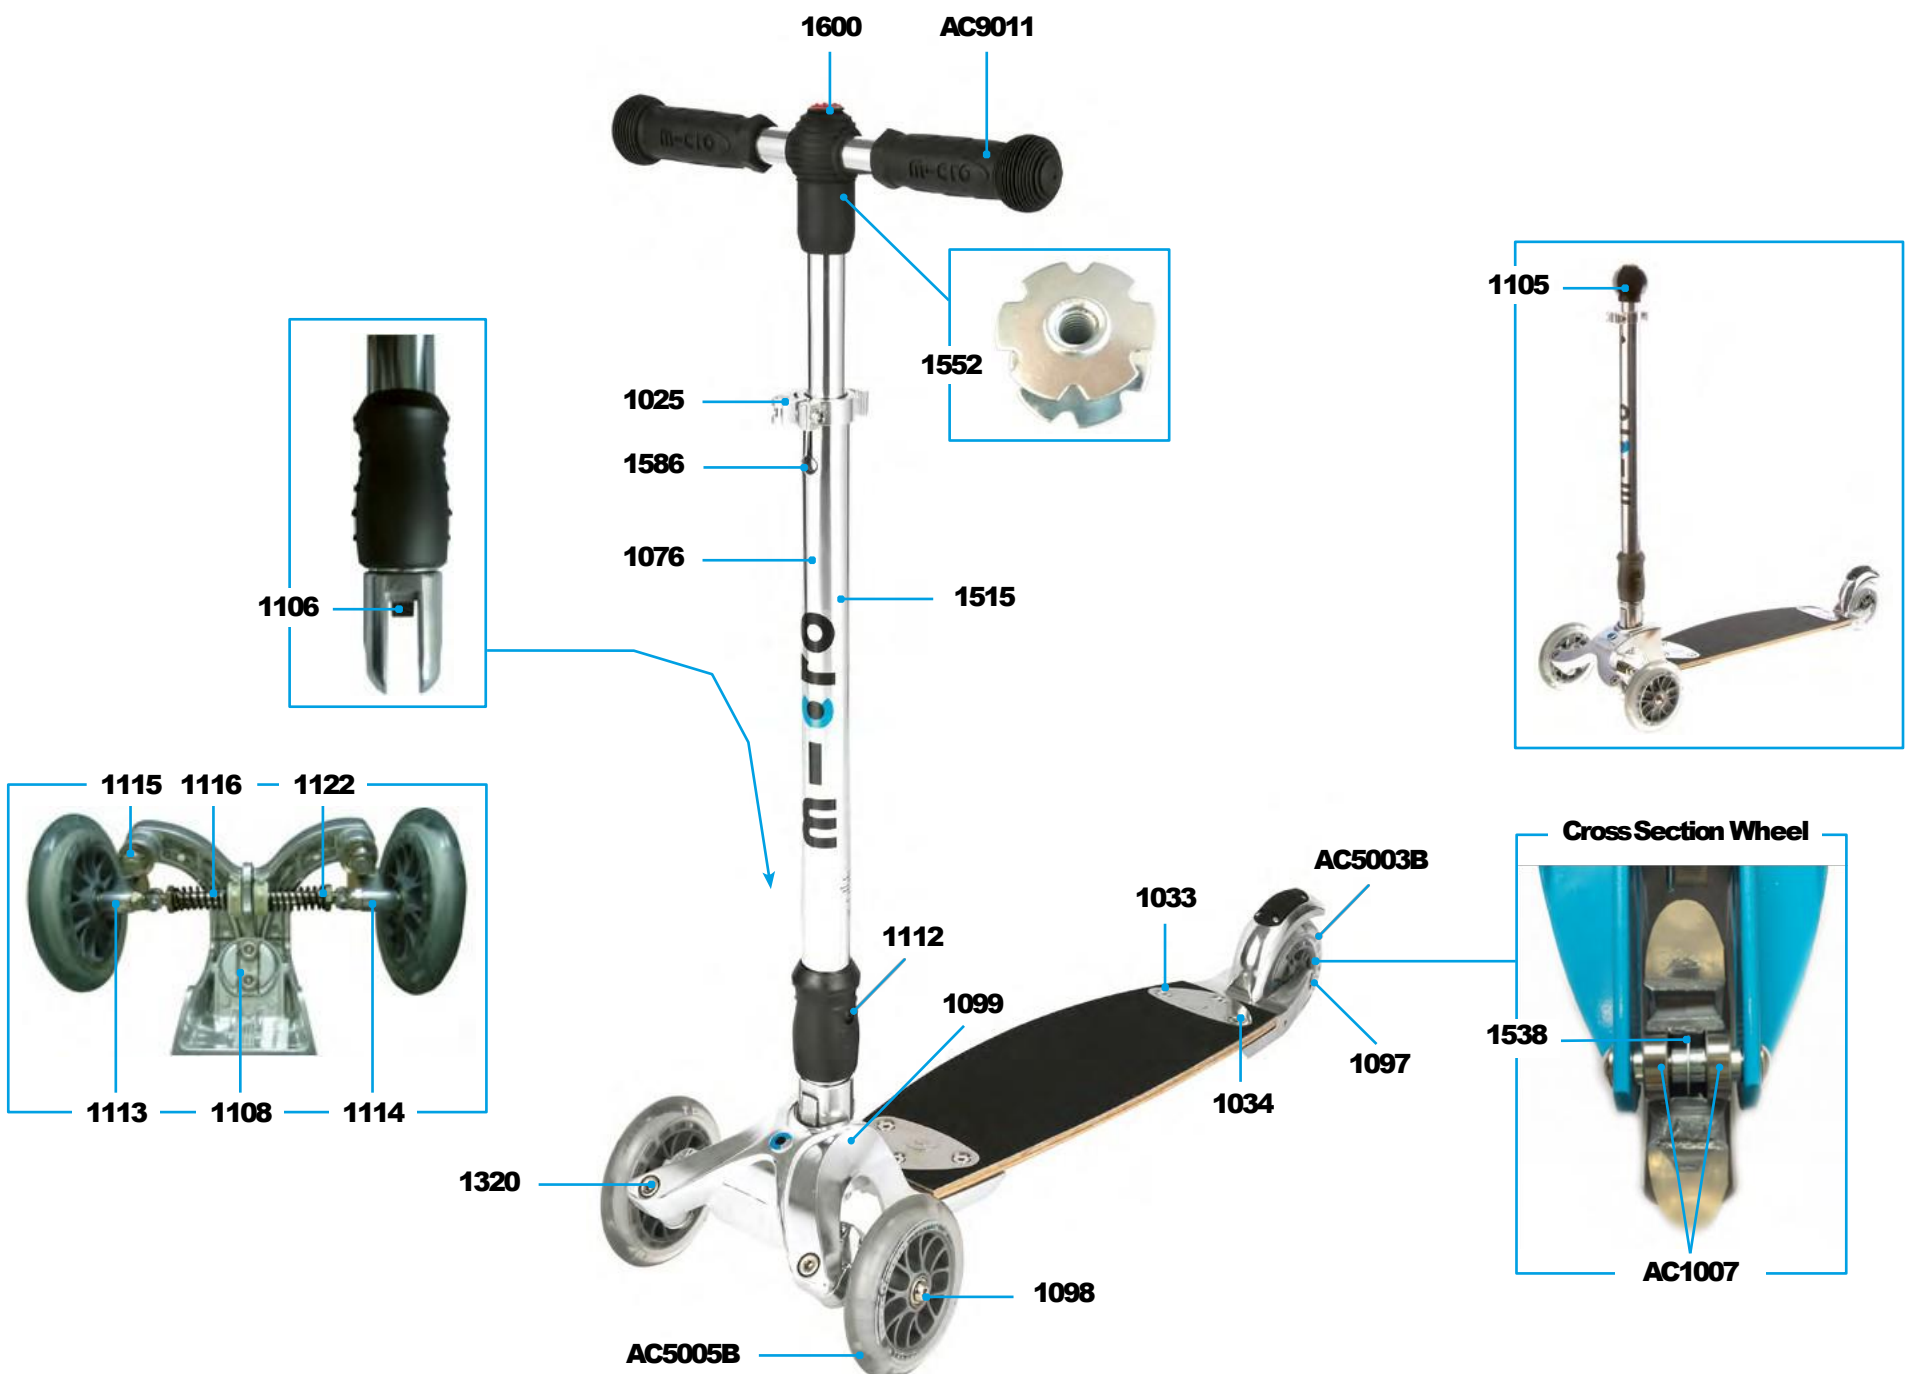

MICRO KICKBOARD ORIGINAL INTERCHANGEABLE

PARTS

Article No.	Article
1025	Quick-Acting Clamp, Silver
1033	Board Fixation Plates For Deck
1034	Countersunk Screws With Nut For Board Fixing 23mm
6194	Countersunk Screws With Nut For Board Fixing 29mm 2.0
1076	Plastic Linkage Tube
1097	Axle Bolt With Nut, 36 mm
1098	Axle Bolt With Nut, 57 mm
1099	Head Front Complete
1388	Brake Spring 2.0
1128	Axle Bolt Internal Thread, 42 mm
1039	Spacer External Bearings, 3.4 mm
1131	Brake Bolt 2.0
1408	Back Part Complete No Wheel With Brake 2.0
1105	Knob, Black
1106	Bolt Folding Mechanism
1108	Axle Bolt External Thread, Washer And Spring , 25 mm
1112	Axle Bolt With Nut, 34 mm
1113	Shank Left
1114	Shank Right
1115	Axle Bolt With Nut And Washer, 46.5 mm
1116	Steering Parts Complete
1122	Spring, Black (size D17xD1.8x60x10t)
4828	Griptape
1160	Axle
1320	Axle Bolt, 46.5 mm
1424	T-Handlebar, Silver
1515	Handlebar And Knob, Silver
1538	Spacer Between Bearings 10.3 mm
1552	Star Nut Handlebar
1586	Bolt And Spring T-Bar
1600	Cap (Swiss Design Logo)
1741	Brake Plate 2.0
4894	Deck & Griptape 2.0

ACCESSORIES

Article No.	Article
AC9011	Interchangeable
AC5003B	Back Wheel Complete Box
AC5005B	Front Wheel Complete Box
AC6003B	Handle Blister
AC5006B	Wheels Complete Black

Micro Kickboard Original 2.0

MICRO KICKBOARD ORIGINAL INTERCHANGEABLE
KB0024