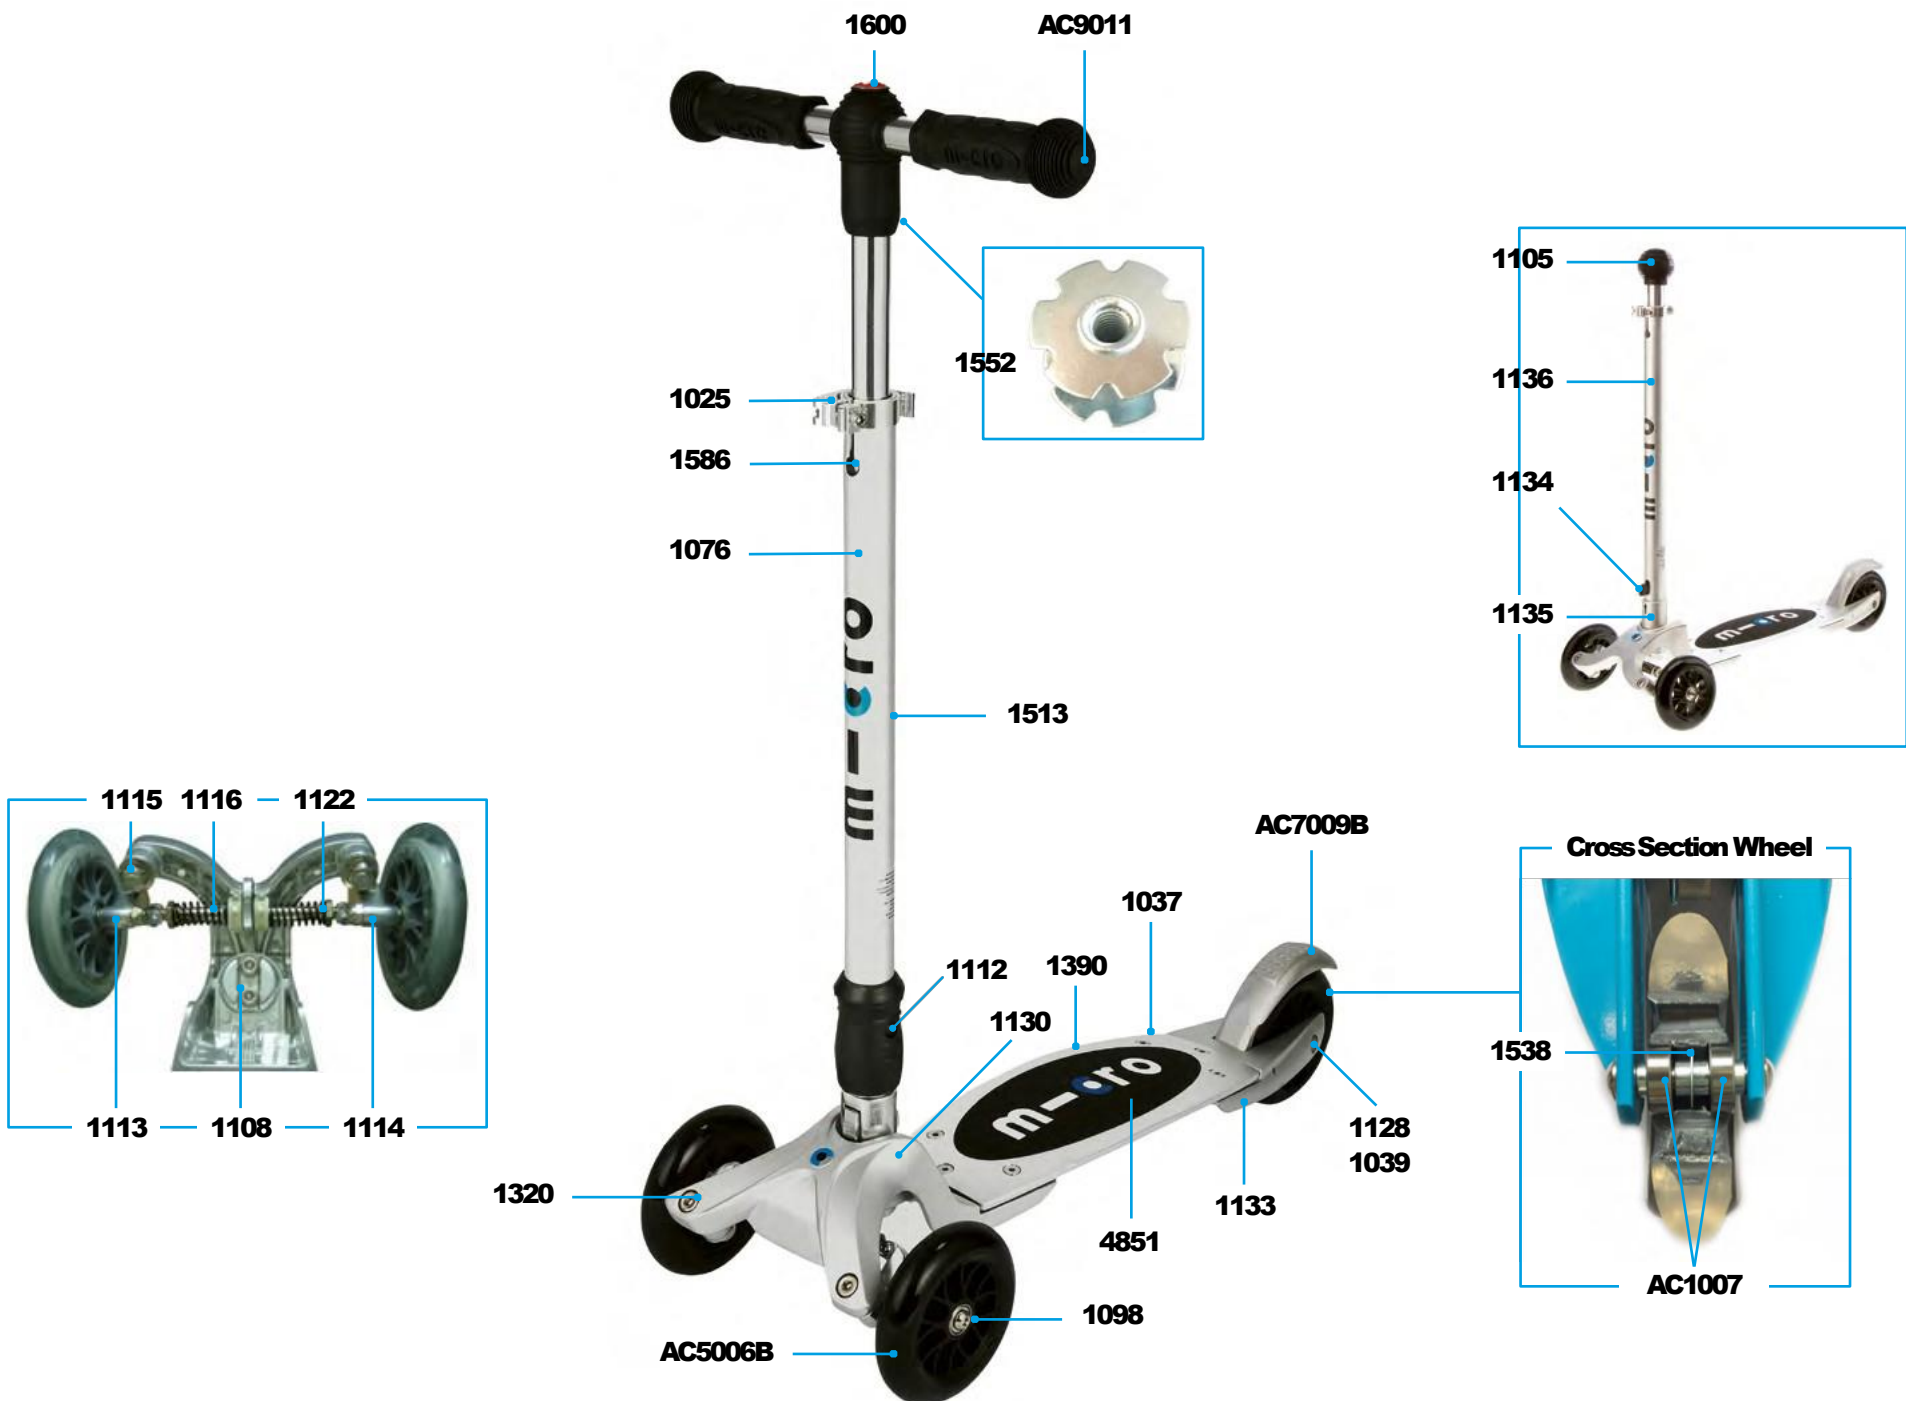

MICRO KICKBOARD COMPACT INTERCHANGEABLE

PARTS

Article No.	Article
1025	Quick-Acting Clamp, Scooter, Silver
1390	Deck And Griptape
1037	Board Fixation Plates Incl. Screws
1076	Plastic Linkage Tube
1105	Knob, Kbo, Black
1108	Axle Bolt Aexternal Thread, Washer And Spring , 25 mm
1112	Axle Bolt With Nut, 34 mm
1113	Shank Left, Kbo
1114	Shank Right, Kbo
1115	Axle Bolt With Nut And Washer, 46.5 mm
1116	Steering Parts Complete, Kbo
1128	Axle Bolt Internal Thread, 42 mm
1039	Spacer External Bearings, 3.4 mm
1122	Spring Black (Size D17xD1.8x60x10t)
1130	Front Head Complete
1131	Brake Bolt
1133	Back Part And Brake, Without Wheel
1134	Push Button And Plastic With Cap Handlebar
1135	Guidance Handlebar
1136	Handlebar Complete With Knob, Silver
4851	Griptape New Version
1137	Griptape Old Version
1160	Axle
1320	Axle Bolt, 46.5 mm
1338	T-Handlebar, Silver
1388	Brake Spring
1389	Brake Plate, Silver
1513	Handlebar Complete With Knob, Silver
1538	Spacer Between Bearings 10.3 mm
1552	Star Nut Handlebar
1586	Bolt And Spring T-Bar
1600	Swiss Cap

ACCESSORIES

Article No.	Article
AC9011	Interchangeable
AC5006B	Wheel Complete Blister
AC6003B	Handles Blister
AC7009B	Brake Complete Blister
AC1007	Single Bearing ABEC 9

Micro Kickboard Compact 2.0

MICRO KICKBOARD COMPACT
INTERCHANGEABLE
KB0019