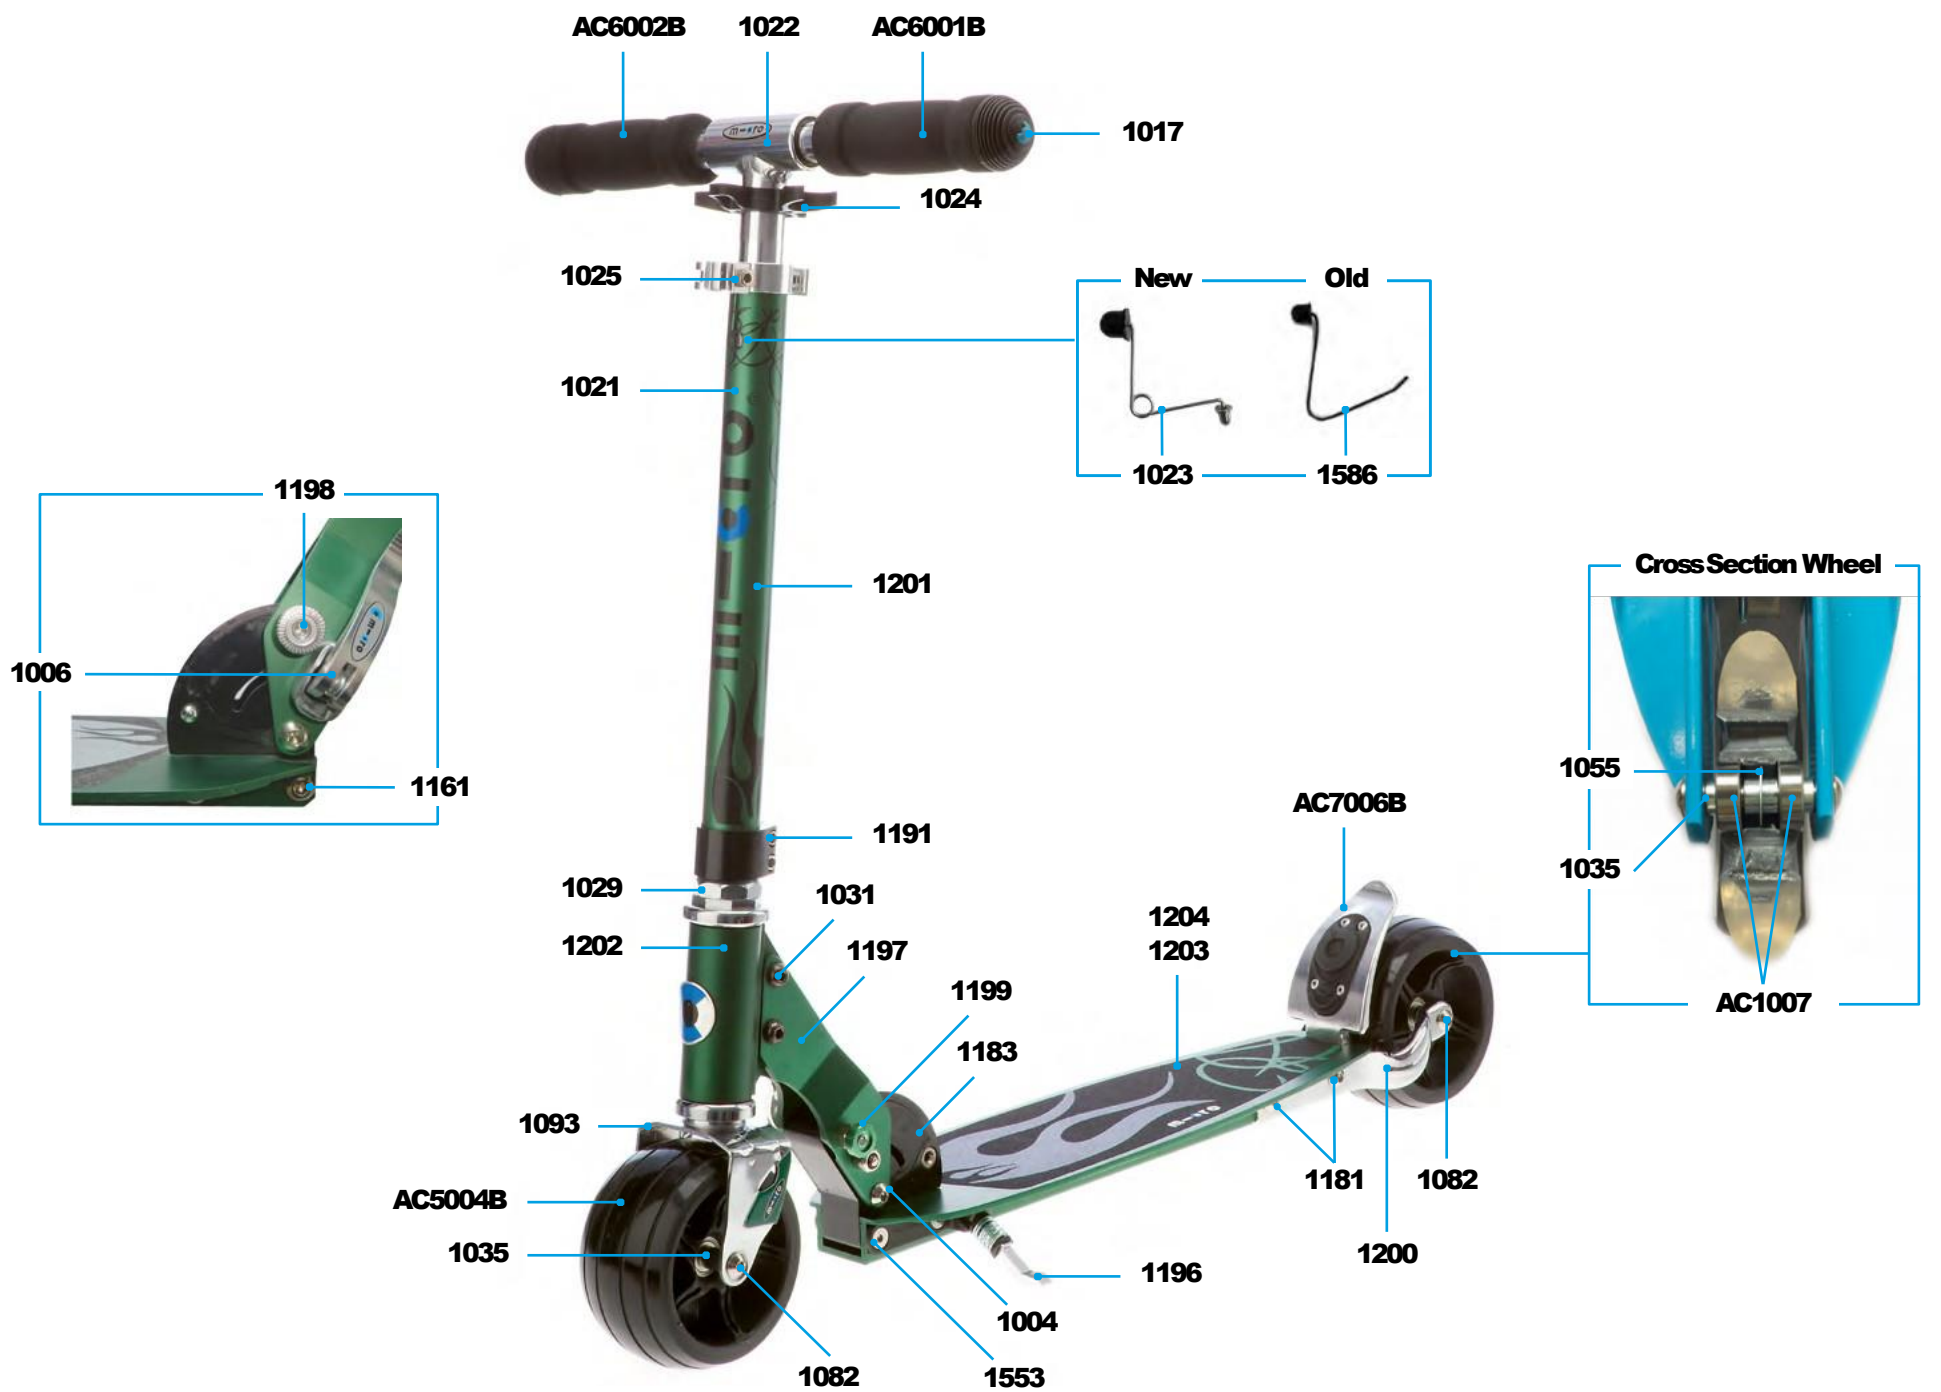

MICRO ROCKET

PARTS

Article No.	Article
1004	Axle Bolt Internal Thread, 44 mm
1006	Locking Complete
1017	Plugs, Handle Bolt, Rubber Strip
1021	Plastic Linkage Tube
1022	T-Tube
1024	Multimountclip
1025	Quick-Acting Clamp, Silver
1029	Inverter Logic Complete
1031	Axle Bolt Internal Thread, 19 mm
1035	Spacer Between Bearings 19.6 mm
1055	Spacer Between Bearings 10.25 mm
1082	Axle Bolt Internal Thread, 70 mm
1086	Brake Plate
1087	Brake Spring
1093	Steering Fork
1161	Axle Bolt External Thread, 10.5 mm
1181	Axle Bolt Internal Thread, 47.5 mm
1183	Folding Block, Black
1191	Lower Clamp, Black
1196	Kick Stand With Screws
1197	Holder Plates Left And Right
1198	Push Button, Silver
1199	Push Button, Green
1200	Fastening Elements Wheel Back
1201	Lower T-Tube
1202	Front Holder, Green
1203	Deck And Griptape, Green
1204	Griptape
1208	Brake Bolt
1553	Axle Bolt External Thread, 21.5 mm
1586/1023	Bolt And Spring T-Bar

ACCESSORIES

Article No.	Article
AC6001B	High Density Foam Hand Grip
AC6002B	Complete Handgrip, Tube Plug, Shockcord
AC5004B	Wheel Complete Blister
AC7006B	Brake Complete Blister
AC1007	Single Bearing ABEC 9

COLOURS

Article No. And Colour	Holder Plater Left And Right	Lower T-Tube	Deck And Griptape	Griptape	Front Holder
SA0143 Blue Sky	1663	1664	1666	1667	1665
SA0048 Black	1864	1866	1863	1667	1865

SA0048