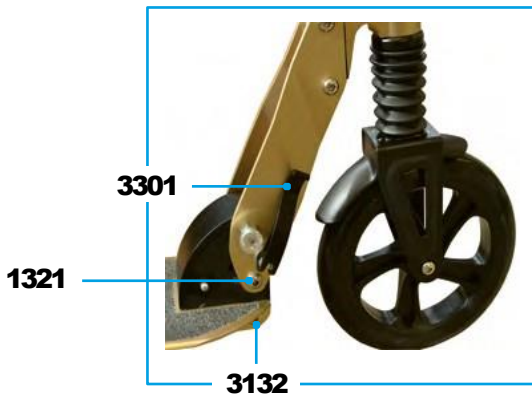

MICRO SUSPENSION

PARTS

Article No.	Article
1017	Tube Plug With Shockcord
3099	Handle Bar Cap With Screws
3100	Handle Bar
3101	Bar With Spring And Bolt
3102	Plastic Linkage Tube
3103	Quick-Acting Clamp
3104	Lower T-Tube
3105	Lower Clamp
3106	Complete Headset
3107	Steering Head
3108	Round Socket Head Cap, Rebound Washer
3109	Dust Protection
3110	Screws Suspension
3111	Steering Fork Complete
3112	Fender Front Wheel With Screws
3113	Axle
3115	Bolt For Holder Plates
3116	Push Button, Silver
3118	Sleeves/Spacer Back Suspension
3122	Brake Plate
3124	Bolt For Brake
3125	Axle Back Wheel
3126	Steering Fork Complete incl. Fender
3301	Quick Release Folding
3128	Kickstand With Two Screws
3129	Deck With Griptape
3130	Spring Complete
3131	Rear Fork With Brake No Wheel
3132	Step Screw
3133	Brake Pin
3134	Griptape
3135	Bolt And Spring T-Bar
3199	Brake Pad

ACCESSORIES

Article No.	Article
3198	Brake Spring
3218	Deck With Griptape
3219	Griptape
3220	Holder Plates (Left) | Holderplates (Right)
3221	Steering Head Black
3222	Lower Tube
6147	Folding Block
6148	Holder Plates Left And Right

Article No.	Article
AC6001B	High Density Foam Hand Grip
AC5010B	Wheel Complete Blister

SA0156

MICRO SUSPENSION
SA0065