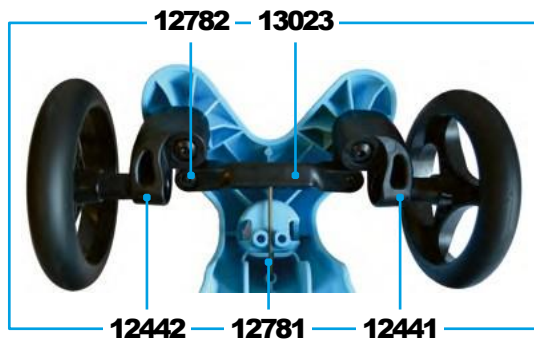

MICRO
PICCOLINO
MO0004