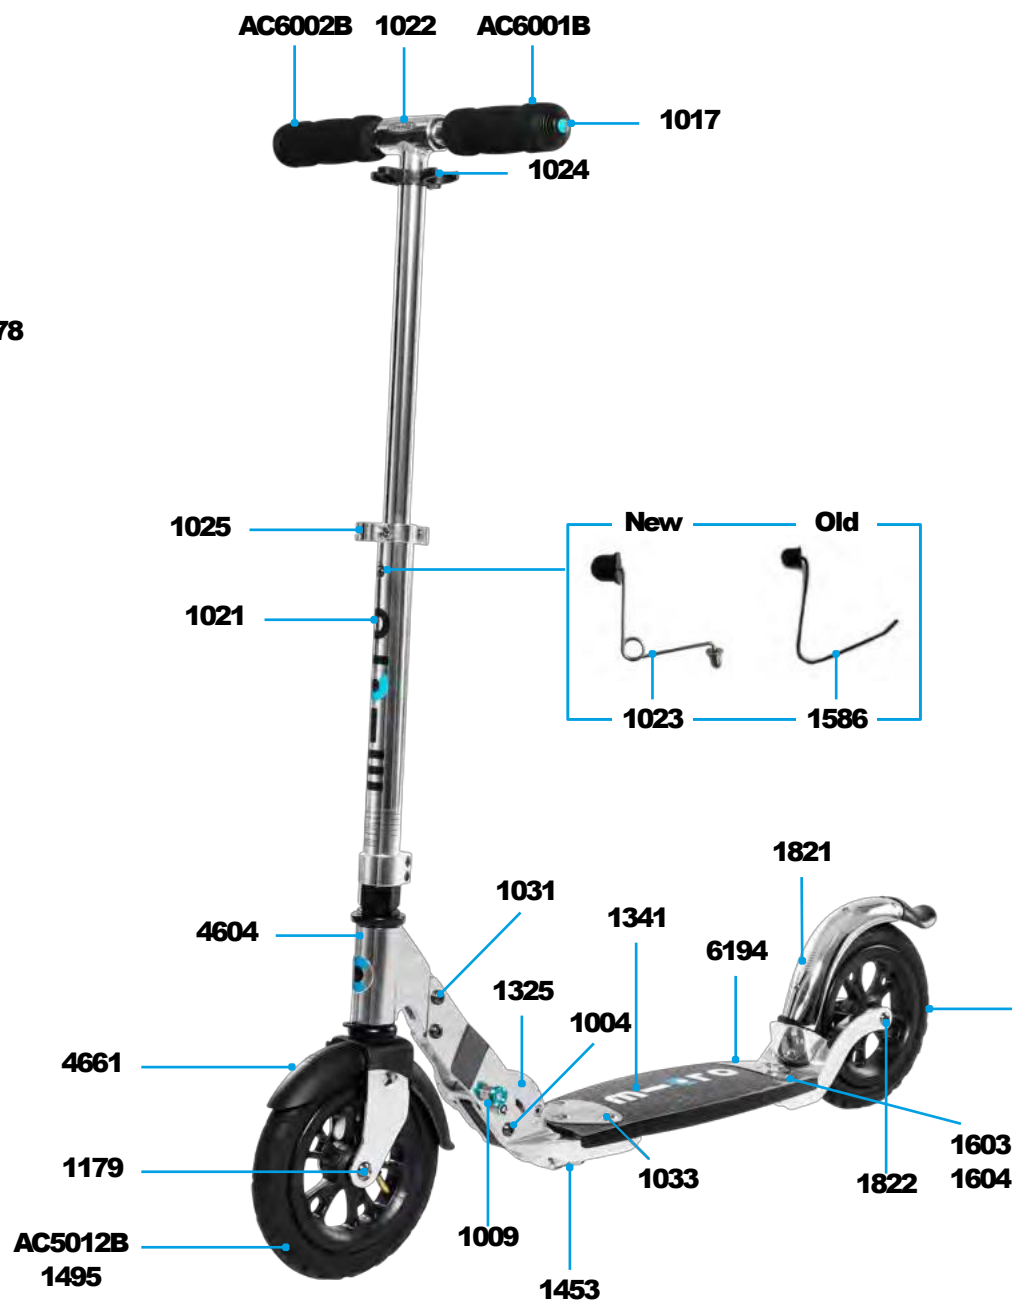

SA0038

SA0119

SA0120

SA0176

NEW: Changed Version for 200 mm Wheeler

MICRO FLEX AIR
SA0035

MICRO SPEED

PARTS

Article No.	Article
1001	Axle Bolt Internal Thread, 40 mm
1004	Axle Bolt Internal Thread, 44 mm
1006	Locking Complete Silver
4744	Locking Complete Black
1009	Push Button, Blue
1017/4835	Plugs Handle Bolt Rubber Strip
1021	Plastic Linkage Tube
1022	T-Tube
1024	Multimountclip
1025	Quick-Acting Clamp, Silver
4709	Quick-Acting Clamp, Black
1027	Steering Fork Silver
4105	Steering Fork Black
1029	Headset Silver
4703	Headset Black
1031	Axle Bolt Internal Thread, 19 mm
1161	Axle Bolt External Thread, 10.5 mm
1181	Axle Bolt Internal Thread, 47.5 mm
1182	Spacer External Bearings 9.4 mm
1187	Brake Bolt
1198	Push Button, Silver
1204	Griptape
1205	Axle Bolt Internal Thread, 59 mm
1206	Folding Block, Grey
1207	Holder Plates Left And Right, Speed
1210	Fastening Elements Silver
4106	Fastening Elements Black
1211	Lower T-Tube
1212	Lower Clamp, Grey
1213	Front Holder
1333	Spacer Between Bearings 21.3 mm
1412	Brake Plate
1413	Brake Spring
4107	Brake Complete Black
1553	Axle Bolt External Thread, 21.5 mm
1196	Kick Stand With Screws
4815	Kick Stand With Screws Black
1586/1023	Bolt And Spring T-Bar