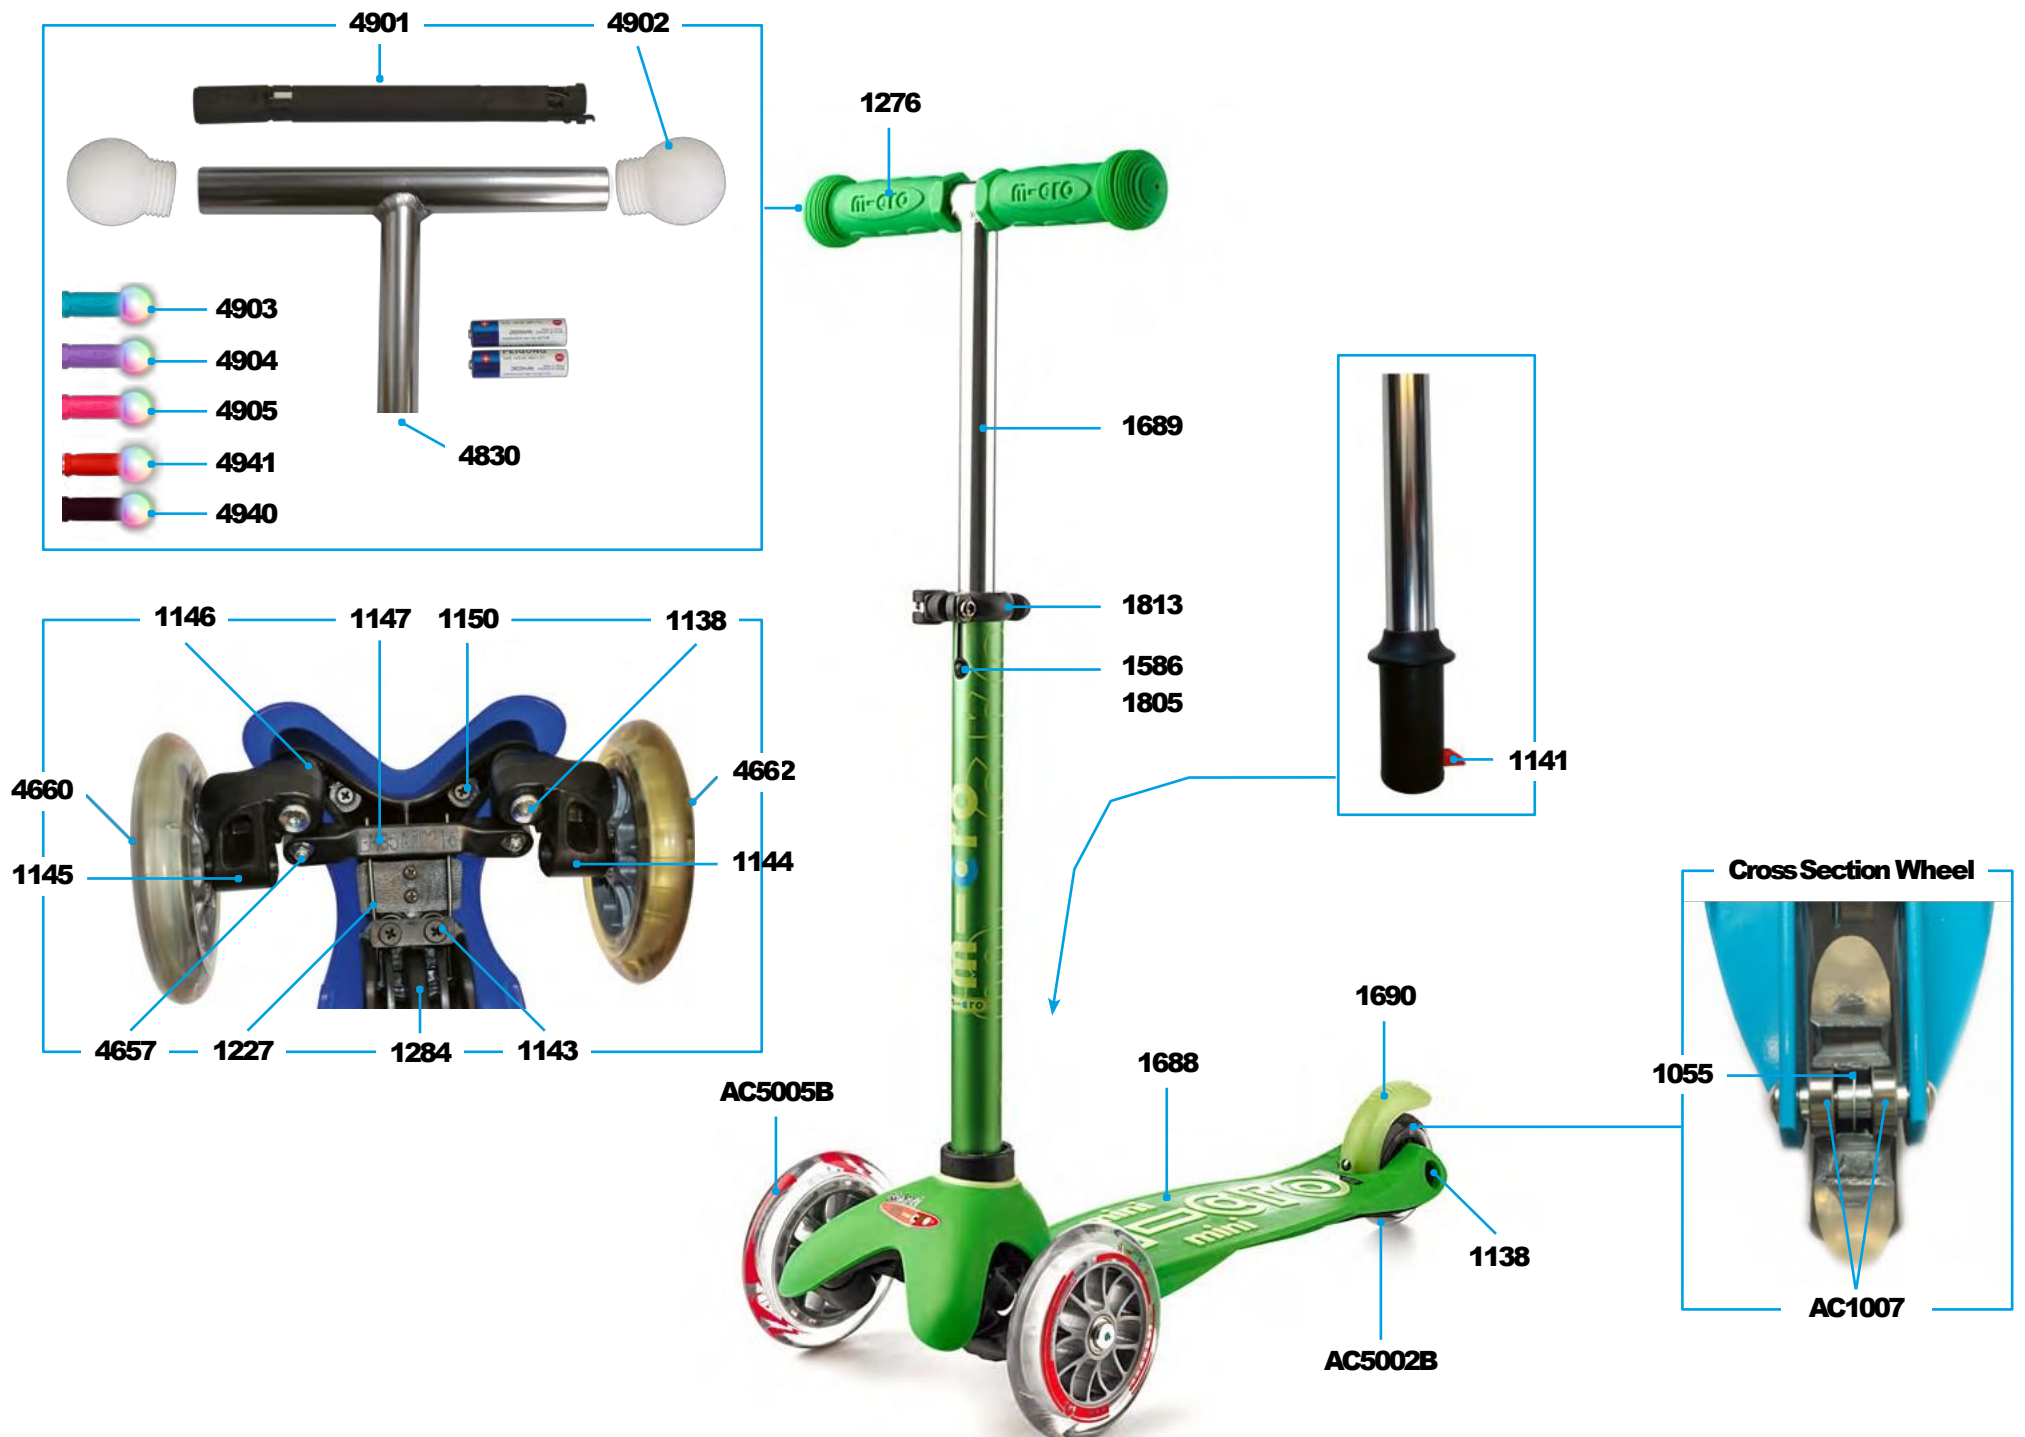

MM0184

MM0185

MM0186

MINI MICRO CLASSIC
MM0001

MINI MICRO DELUXE | FOLDABLE | ECO | MAGIC | 3IN1 DELUXE

PARTS

Article No.	Article
1055	Spacer Between Bearings 10.25 mm
1138	Rear Wheel Axle
1141	T-Bar Push Button
1144	Shank Left
1143	Screws With Plate For u/b Bend
1145	Shank Right
1146	Stop Washer Left And Right
1147	Steering Link
1150	Screw To Deck
1227	B-Bend
1284	Lower Deck, Black
1336	T-Bar Short
4657	Axle Bolt External Thread And Nut And Washer, 22 mm
1586	Bolt And Spring T-Bar
1587	Nut For Brake
1588	Screw And Nut For Brake
1805	Plastic Linkage Tube
1813	Quick-Acting Plastic, Black
4660	Front Wheel Axle Right
4662	Front Wheel Axle Left
4830	Mini Micro Deluxe Magic Upper T-Bar No Grips Including Spring And Bolt
4901	Mini Magic Electric Set Complete
4902	Mini Magic Lightball
4903	Mini Magic Handles Aqua
4904	Mini Magic Handles Purple
4905	Mini Magic Handles Pink
4940	Mini Magic Handles Black
4941	Mini Magic Handles Navy Blue
4157	Lower Deck For Mini Glow Black
4156	Self-Powered Rear Wheel Set
4158	LED Set For Lower Deck

ACCESSORIES

Article No.	Article
4924	Complete T-Bar Magic Purple
4925	Complete T-Bar Magic Pink
4926	Complete T-Bar Magic Aqua
4927	Complete T-Bar Magic Navy Blue
4162	Griptape Minilino

Article No.	Article
AC6003B	High Density Rubber Hand Grip, Black
AC5005B	Front Wheel Complete Blister
AC7001B	Brake Complete Blister, Orange
AC5002B	Back Wheel Complete Blister
AC1007	Single Bearing ABEC 9
AC9038B	LED Wheel Mini Micro 120mm
AC9108	Magic Mini Upper T-Bar Set With Black Handles
4300B	LED Moon Wheel Pearl
4301B	LED Moon Wheel Crystal