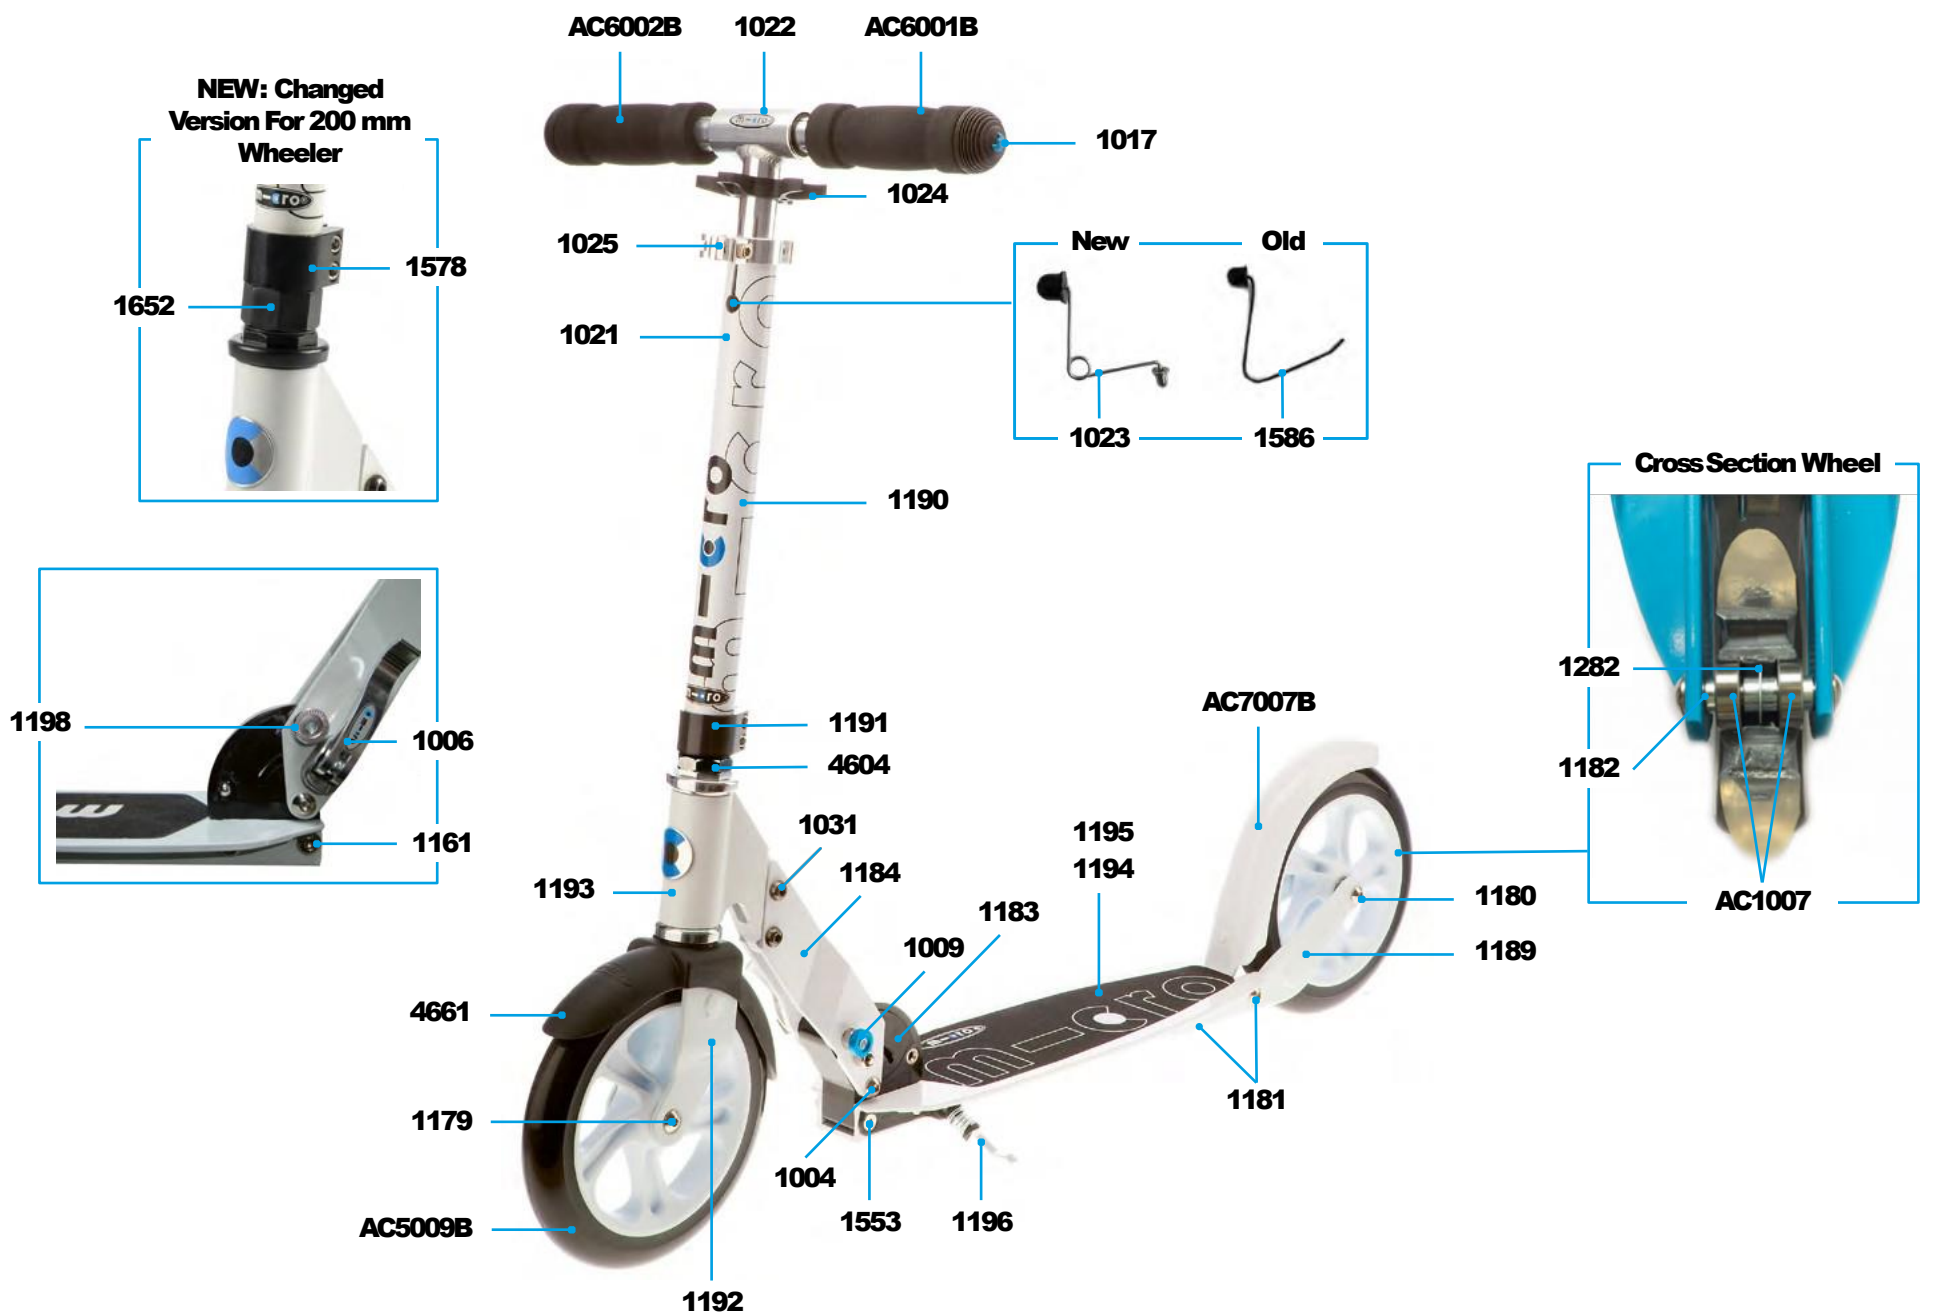

MICRO CLASSIC WHITE

PARTS

Article No.	Article
1004	Axle Bolt Internal Thread, 44 mm
1006	Locking Complete
1009	Push Button, Blue
1017	Plugs, Handle Bolt, Rubber Strip
1021	Plastic Linkage Tube
1022	T-Tube
1024	Multimountclip
1025	Quick-Acting Clamp, Silver
1031	Axle Bolt internal Thread, 19 mm
1161	Axle Bolt external Thread, 10.5 mm
1179	Axle Bolt internal Thread, 43 mm
1180	Axle Bolt internal Thread, 62 mm
1181	Axle Bolt internal Thread, 47.5 mm
1182	Spacer External Bearings 9.4 mm
1183	Folding Block
1184	Holder Plates Left And Right
1185	Brake Plate
1186	Brake Spring
1187	Brake Bolt
1189	Fastening Elements Wheel Back
1190	Lower T-Tube
1191	Lower Clamp
1192	Steering Fork
1193	Front Holder
1194	Deck And Griptape
1195	Griptape
1196	Kick Stand With Screws
1198	Push Button, Silver
1282	Spacer Between Bearings 24.3 mm

ACCESSORIES

Article No.	Article
1553	Axle Bolt External Thread, 21.5 mm
1578	Lower Clamp, 200 mm
1586/1023	Bolt And Spring T-Bar
1652	Width Nut, 200 mm
4604	Inveter Logic Complete Set (CH)
4661	Fender

Article No.	Article
AC6001B	Foam Handles Blister
AC6002B	Handles With Plugs Blister
AC5009B	Wheel Complete Blister 200 mm
AC7007B	Brake Complete Blister
AC1007	Bearing 1 piece ABEC 9

MICRO CLASSIC WHITE
SA0031