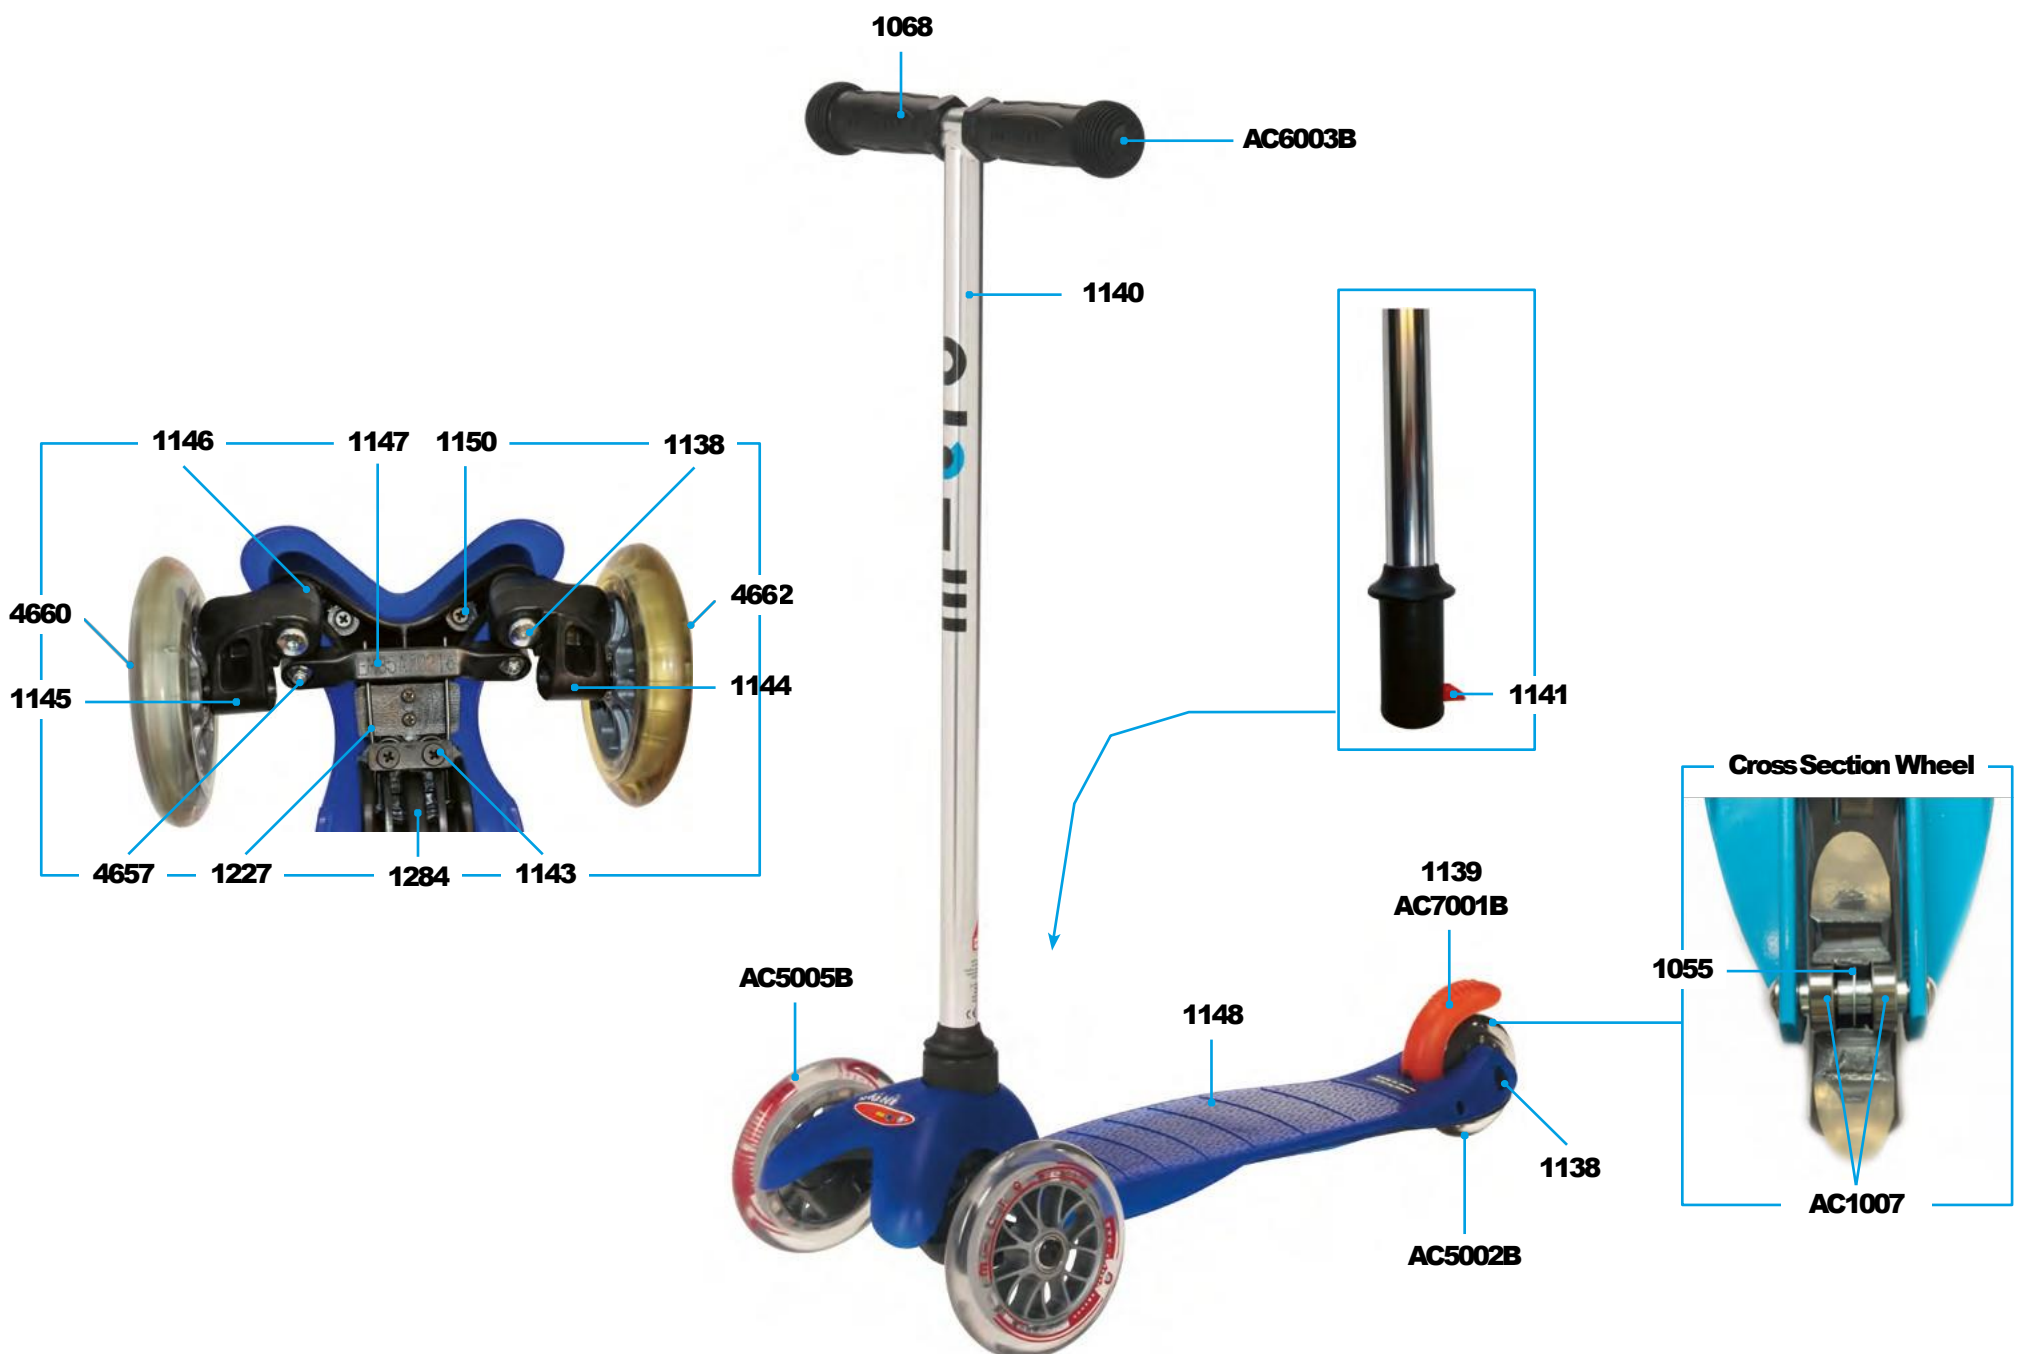

MINI MICRO CLASSIC

PARTS

Article no.	Article
1055	Spacer Between Bearings, 10.25 mm
1068	Rubber handles, Black
1138	Axle Bolt Internal Thread, 42 mm
1139	Brake, Mini, Orange
1140	T-Bar Handles, Black
1141	T-Bar push button
1142	U-Bend
1143	Screw For B-Bend
1144	Shank Left
1145	Shank Right
1146	Stop Washer Left And Right
1147	Steering Link
1148	Deck, Blue
1150	Screw To Deck
1227	B-Bend
1284	Lower Deck, Black
1336	T-Bar short
4657	Axle Bolt External Thread And Nut And Washer, 22 mm
1417	Seat
1418	O-Handle Bar Without Seat
1420	Holder For Seat
1419	Axle Bolt, Seat
1587	Nut For Brake
1588	Screw And Nut For Brake
4660	Front Wheel Axle Right
4662	Front Wheel Axle Left

ACCESSORIES

Article No.	Article
AC6003B	High Density Rubber Hand Grip
AC5005B	Front Wheel Complete Blister
AC7001B	Brake Complete Blister
AC5002B	Back Wheel Complete Blister
AC1007	Single Bearing ABEC 9
AC9000	Handlebar With Saddle Complete
AC9038B	LED Wheel Mini Micro 120mm

AC9000 SEAT

MINI MICRO CLASSIC
MM0001