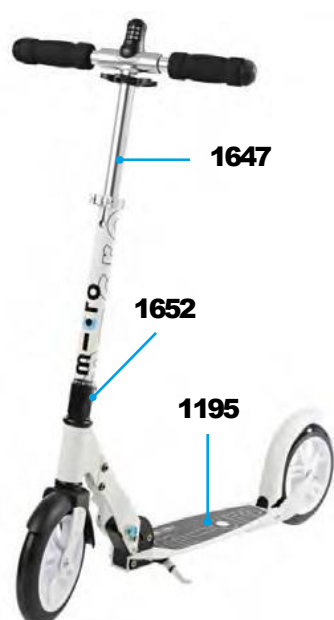

MICRO CLASSIC BLACK | WHITE INTERLOCK

SA0117 / SA0118

MICRO CLASSIC BLACK | WHITE DELUXE

SA0151 / SA0150

PARTS

Article no.	Article
1195	Griptape
1647	T-Bar
1651	Eye To Attach Shoulder Strap
1652	Width Nut, 200 mm
1858	Fork With Suspension Complete White Deluxe
1859	Fork With Suspension Complete black Deluxe
1871	Vibram Griptape
1888	Fender Black Deluxe
4655	Complete T-Bar With Lower Tube Black Deluxe
4656	complete T-Bar With Lower Tube White Deluxe

ACCESSORIES

Article No.	Article
AC5010B	Wheel Complete Blister
AC7008B	Brake Complete Blister
AC1007	Bearing 1 Piece ABEC 9
AC5009B	Wheel White, Complete Blister
AC6001B	Foam Handles Blister
AC6002B	Complete Handgrip, Tube Plug, Shockcord
AC7007B	Brake White, Complete Blister

SA0118

MICRO CLASSIC BLACK | WHITE
INTERLOCK
SA0117 / SA0118

MICRO CLASSIC BLACK | WHITE
DELUXE
SA0151 / SA0150