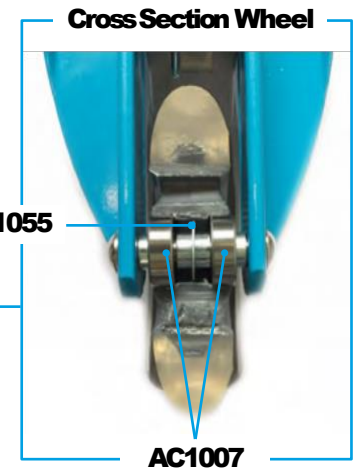

MAXI MICRO CLASSIC
MM0015