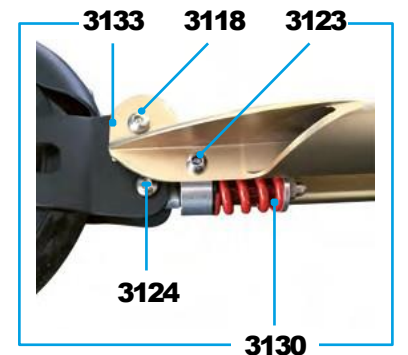

MICRO SUSPENSION

PARTS

Article No.	Article
1017	Tube Plug With Shockcord
3099	Handle Bar Cap With Screws
3100	Handle Bar
3101	Bar With Spring And Bolt
3102	Plastic Linkage Tube
3103	Quick-Acting Clamp
3104	Lower T-Tube
3105	Lower Clamp
3106	Complete Headset
3107	Steering Head
3108	Round Socket Head Cap, Rebound Washer
3109	Dust Protection
3110	Screws Suspension
3111	Steering Fork Complete
3112	Fender Front Wheel With Screws
3113	Axle
3115	Bolt For Holder Plates
3116	Push Button, Silver
3118	Sleeves/Spacer Back Suspension
3122	Brake Plate
3124	Bolt For Brake
3125	Axle Back Wheel
3126	Steering Fork Complete incl. Fender
3301	Quick Release Folding
3128	Kickstand With Two Screws
3129	Deck With Griptape
3130	Spring Complete
3131	Rear Fork With Brake No Wheel
3132	Step Screw
3133	Brake Pin
3134	Griptape
3135	Bolt And Spring T-Bar
3199	Brake Pad

ACCESSORIES

Article No.	Article
3198	Brake Spring
3218	Deck With Griptape
3219	Griptape
3220	Holder Plates (Left) | Holderplates (Right)
3221	Steering Head Black
3222	Lower Tube
6147	Folding Block
6148	Holder Plates Left And Right

Article No.	Article
AC6001B	High Density Foam Hand Grip
AC5010B	Wheel Complete Blister

SA0156

MICRO SUSPENSION
SA0065