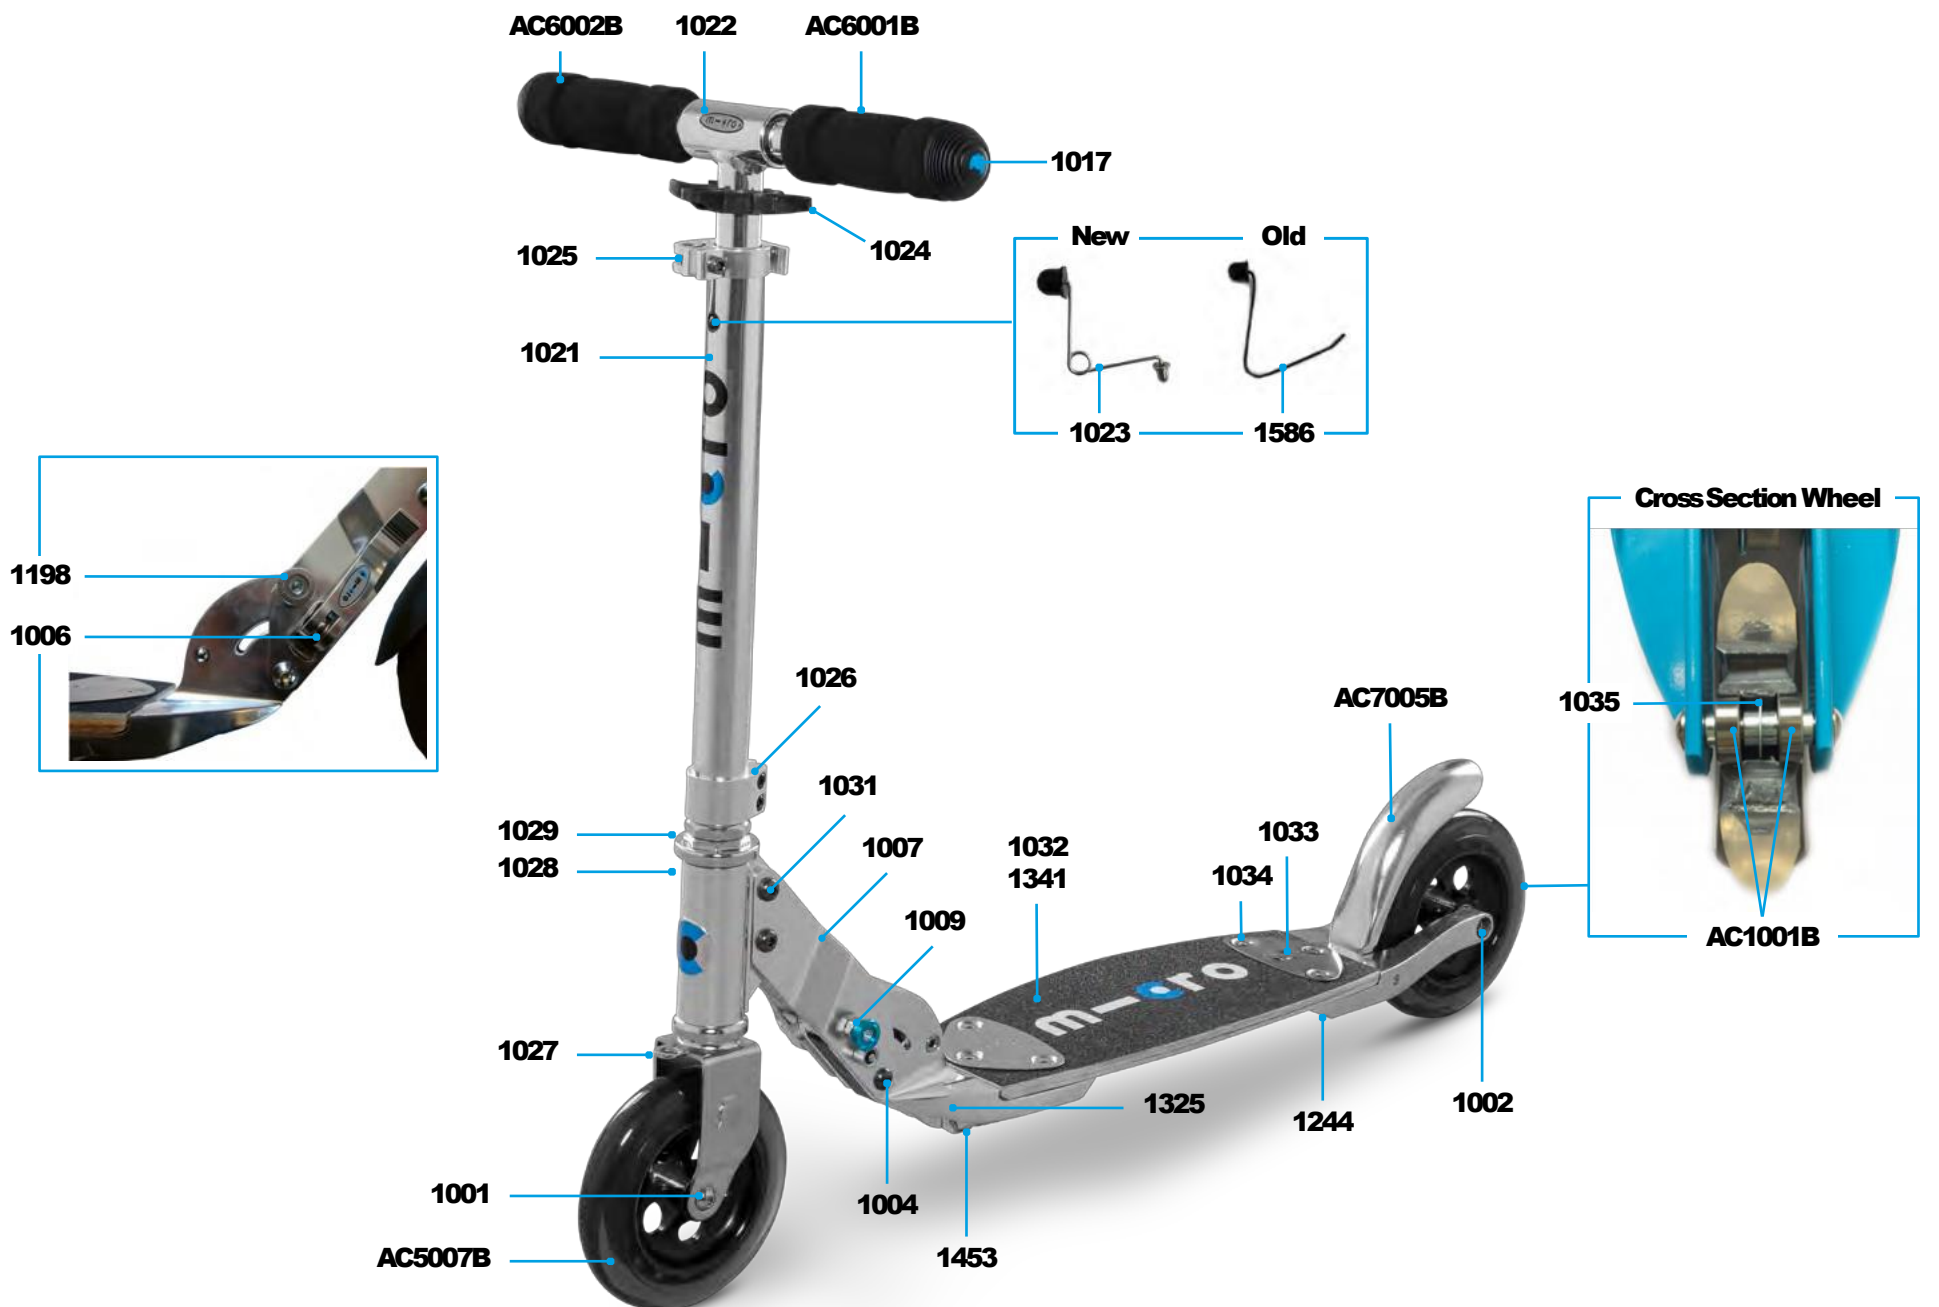

SA0106

MICRO FLEX WITH KICKSTAND
SA0010