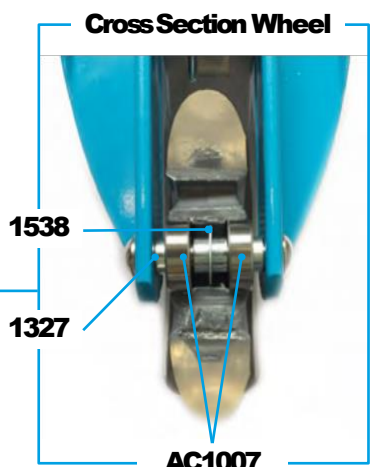

NEW: Changed Version for 200 mm Wheeler