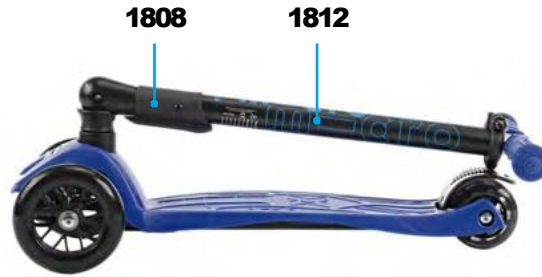

MAXI MICRO CLASSIC | FOLDABLE

PARTS

Article No.	Article
1055	Spacer Between Bearings 10.25 mm
1068	Handles, Rubber, Black
1141	T-Bar Push Button
1143	Screws With Plate For u/b Bend
1236	Shank Left
1237	Shank Right
1147	Steering Link
1241	Screw To Deck
1227	B-Bend
1228	Axle Bolt Internal Thread, 44,5 mm
1229	Axle Bolt Internal Thread, 65 mm
1230	Brake Complete, Silver
1231	Knob, Black
1232	Knob, Purple
1233	Joystick Bar, Black
1234	Joystick Bar, Purple
1238	Deck, Black
1240	Fender, Red
1269	T-Bar, Black | Handles, Black
4657	Axle Bolt External Thread And Nut And Washer, 22 mm
1456	Quick-Acting Plastic, Black
1586	Bolt And Spring T-Bar
1587	Nut For Brake
1588	Screw And Nut For Brake
1618	Plastic Linkage Tube
1808	Rivet For Foldable
1811	Lower T-Tube Complete
1812	Lower T-Tube Complete
4663	Axle Bolt Internal Thread, Left, 44.5mm
4695	Axle Bolt Internal Thread, Right, 44.5 mm

ACCESSORIES

Article No.	Article
AC6003B	High Density Rubber Hand Grip, Black
AC7002B	Brake Complete Blister
AC5006B	Front Wheel Complete Blister
AC5002B	Back Wheel Complete Blister
AC1007	Single Bearing ABEC 9
AC9039B	LED Wheel Maxi Micro 120mm

MM0213

MM0212