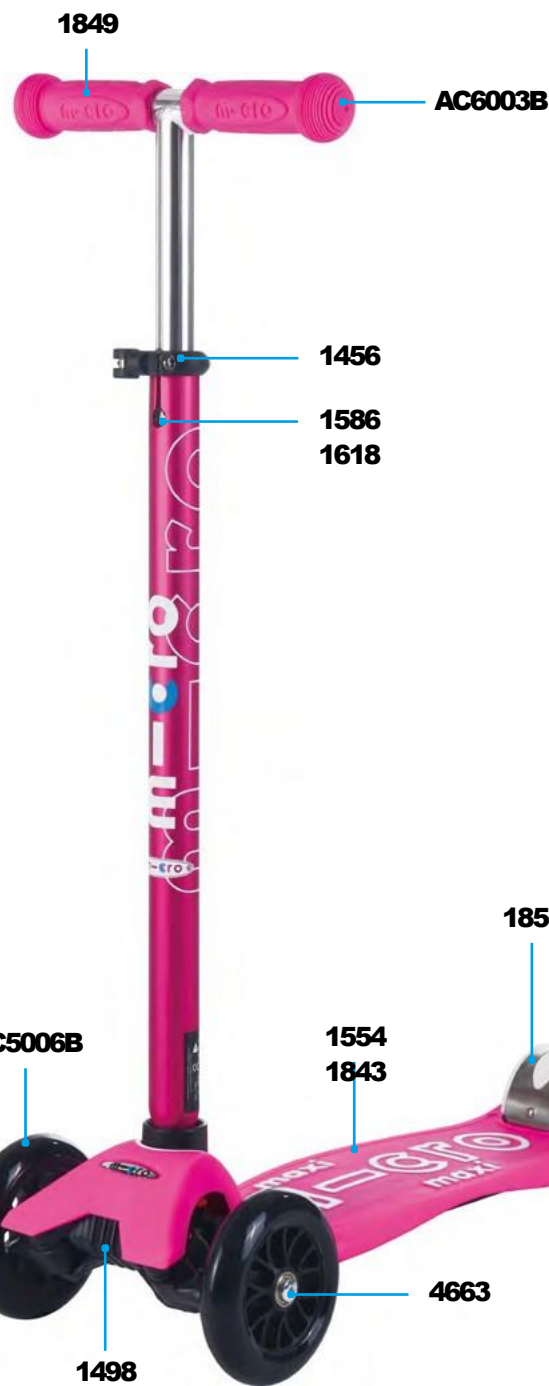

MAXI MICRO DELUXE AND FOLDABLE
MMD035