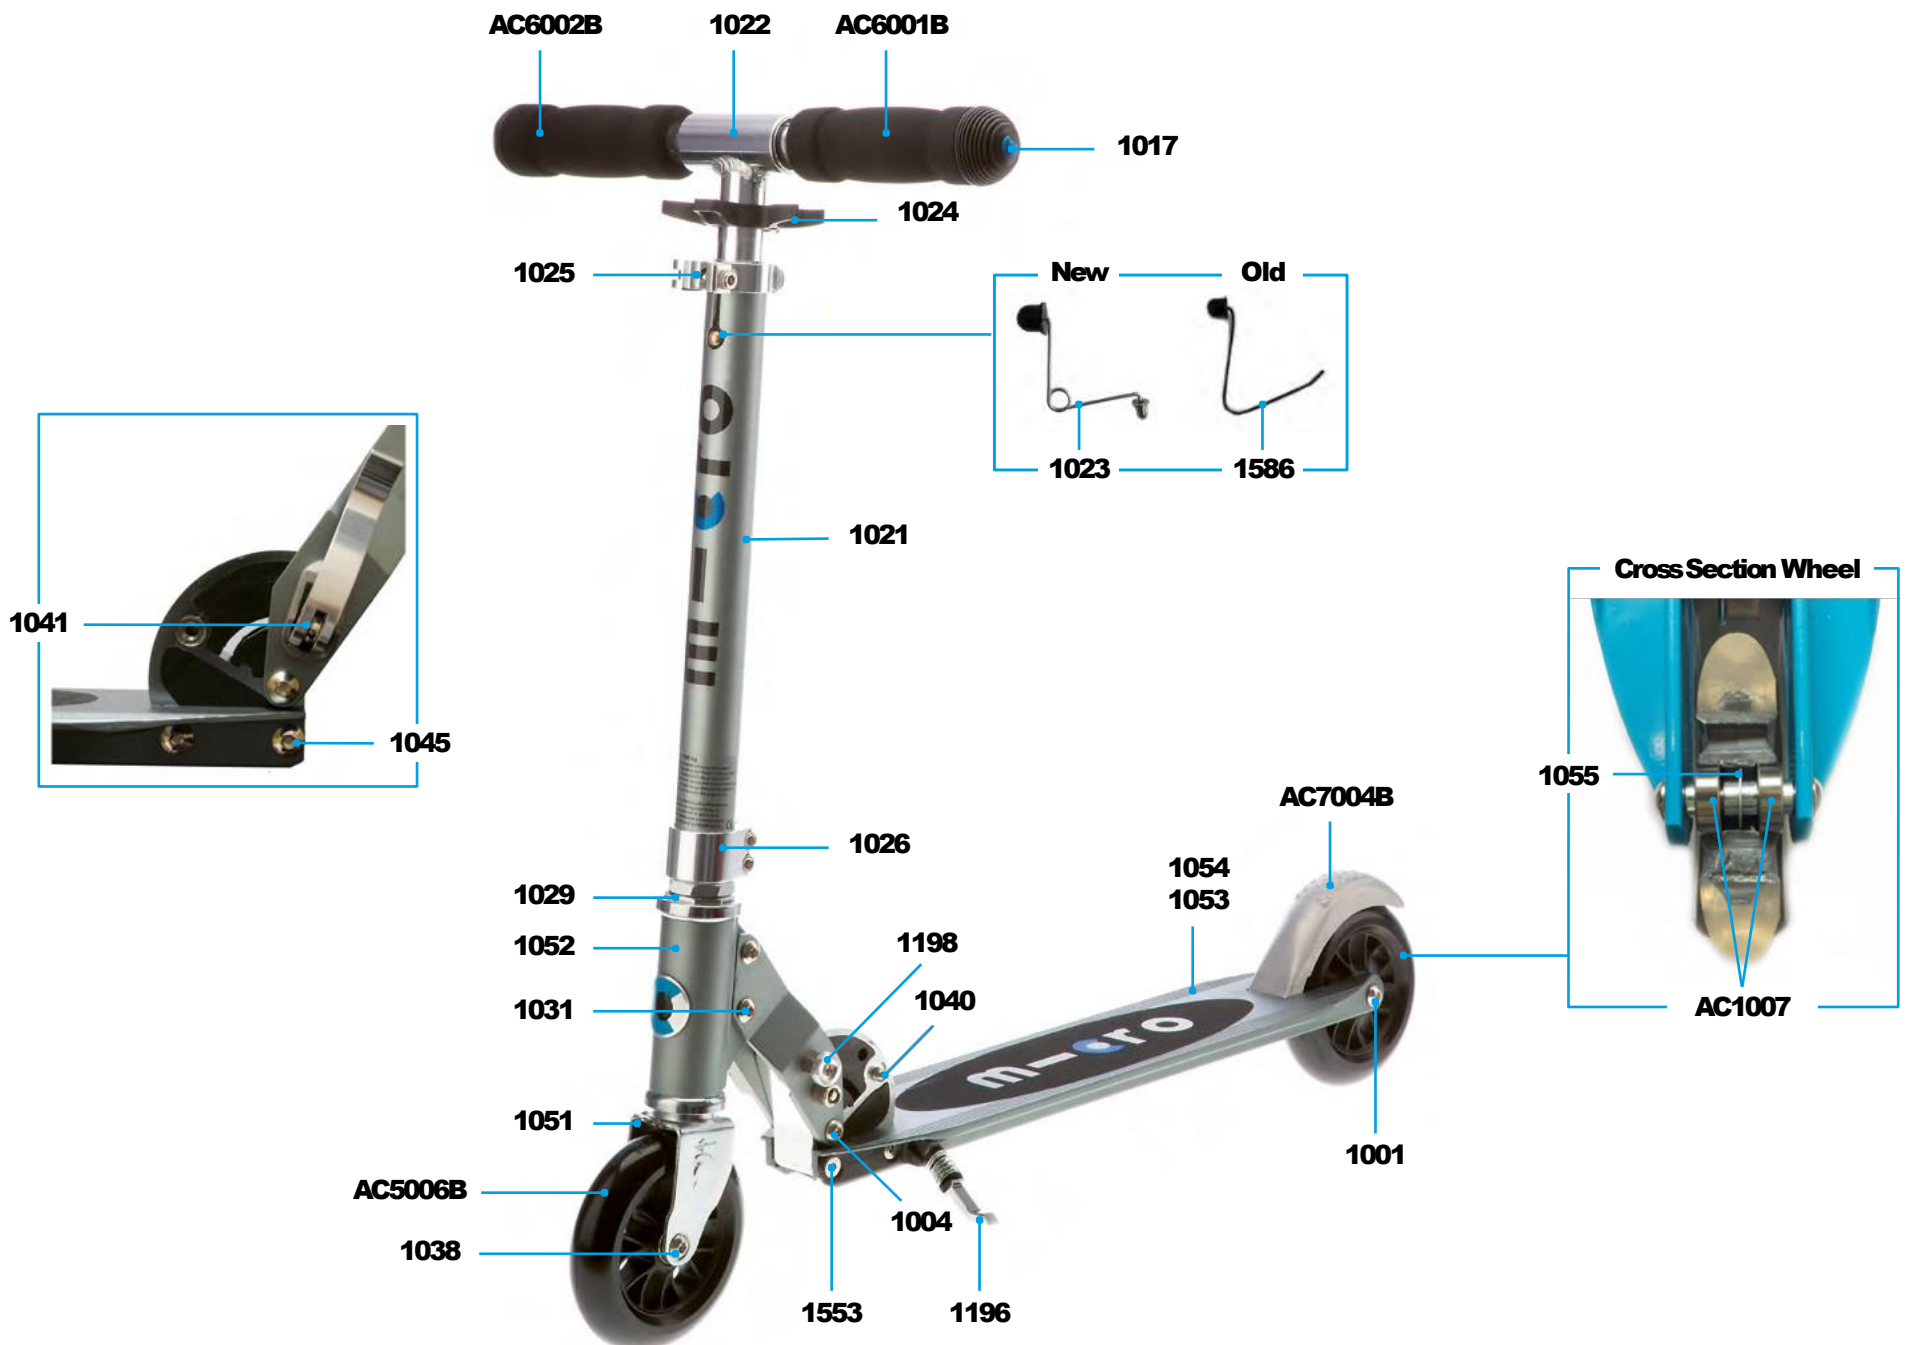

ACCESSORIES

Article No.	Article
AC6001B	High Density Foam Hand Grip
AC1007	Single Bearing ABEC 9

SA0213

SA0214

MICRO SPEED DELUXE
SA0211

MICRO BULLET

PARTS

Article No.	Article
1001	Axle Bolt Internal Thread, 40 mm
1004	Axle Bolt Internal Thread, 44 mm
1017	Plugs, Handle Bolt, Rubber Strip
1021	Plastic Linkage Tube
1022	T-Tube
1024	Multimountclip
1025	Quick-Acting Clamp, Silver
1026	Lower Clamp, Silver
1029	Inverter Logic Complete
1031	Axle Bolt Internal Thread, 19 mm
1038	Axle Bolt Internal Thread, 30 mm
1040	Folding Block
1041	Locking Complete
1045	Axle Bolt Internal Thread, 33 mm
1046	Brake Plate
1047	Brake Spring
1048	Brake Bolt
1050	Lower T-Tube
1051	Steering Fork
1052	Front Holder
1054	Griptape
1055	Spacer Between Bearings 10.25 mm
1196	Kick Stand With Screws
1198	Push Button, Silver
1553	Screw For Kickstand
1586/1023	Bolt And Spring T-Bar

ACCESSORIES

Article No.	Article
AC6001B	High Density Foam Hand Grip
AC6002B	Complete Handgrip, Tube Plug, Shockcord
AC5006B	Wheel Complete Blister
AC7004B	Brake Complete Blister
AC1007	Single Bearing ABEC 9