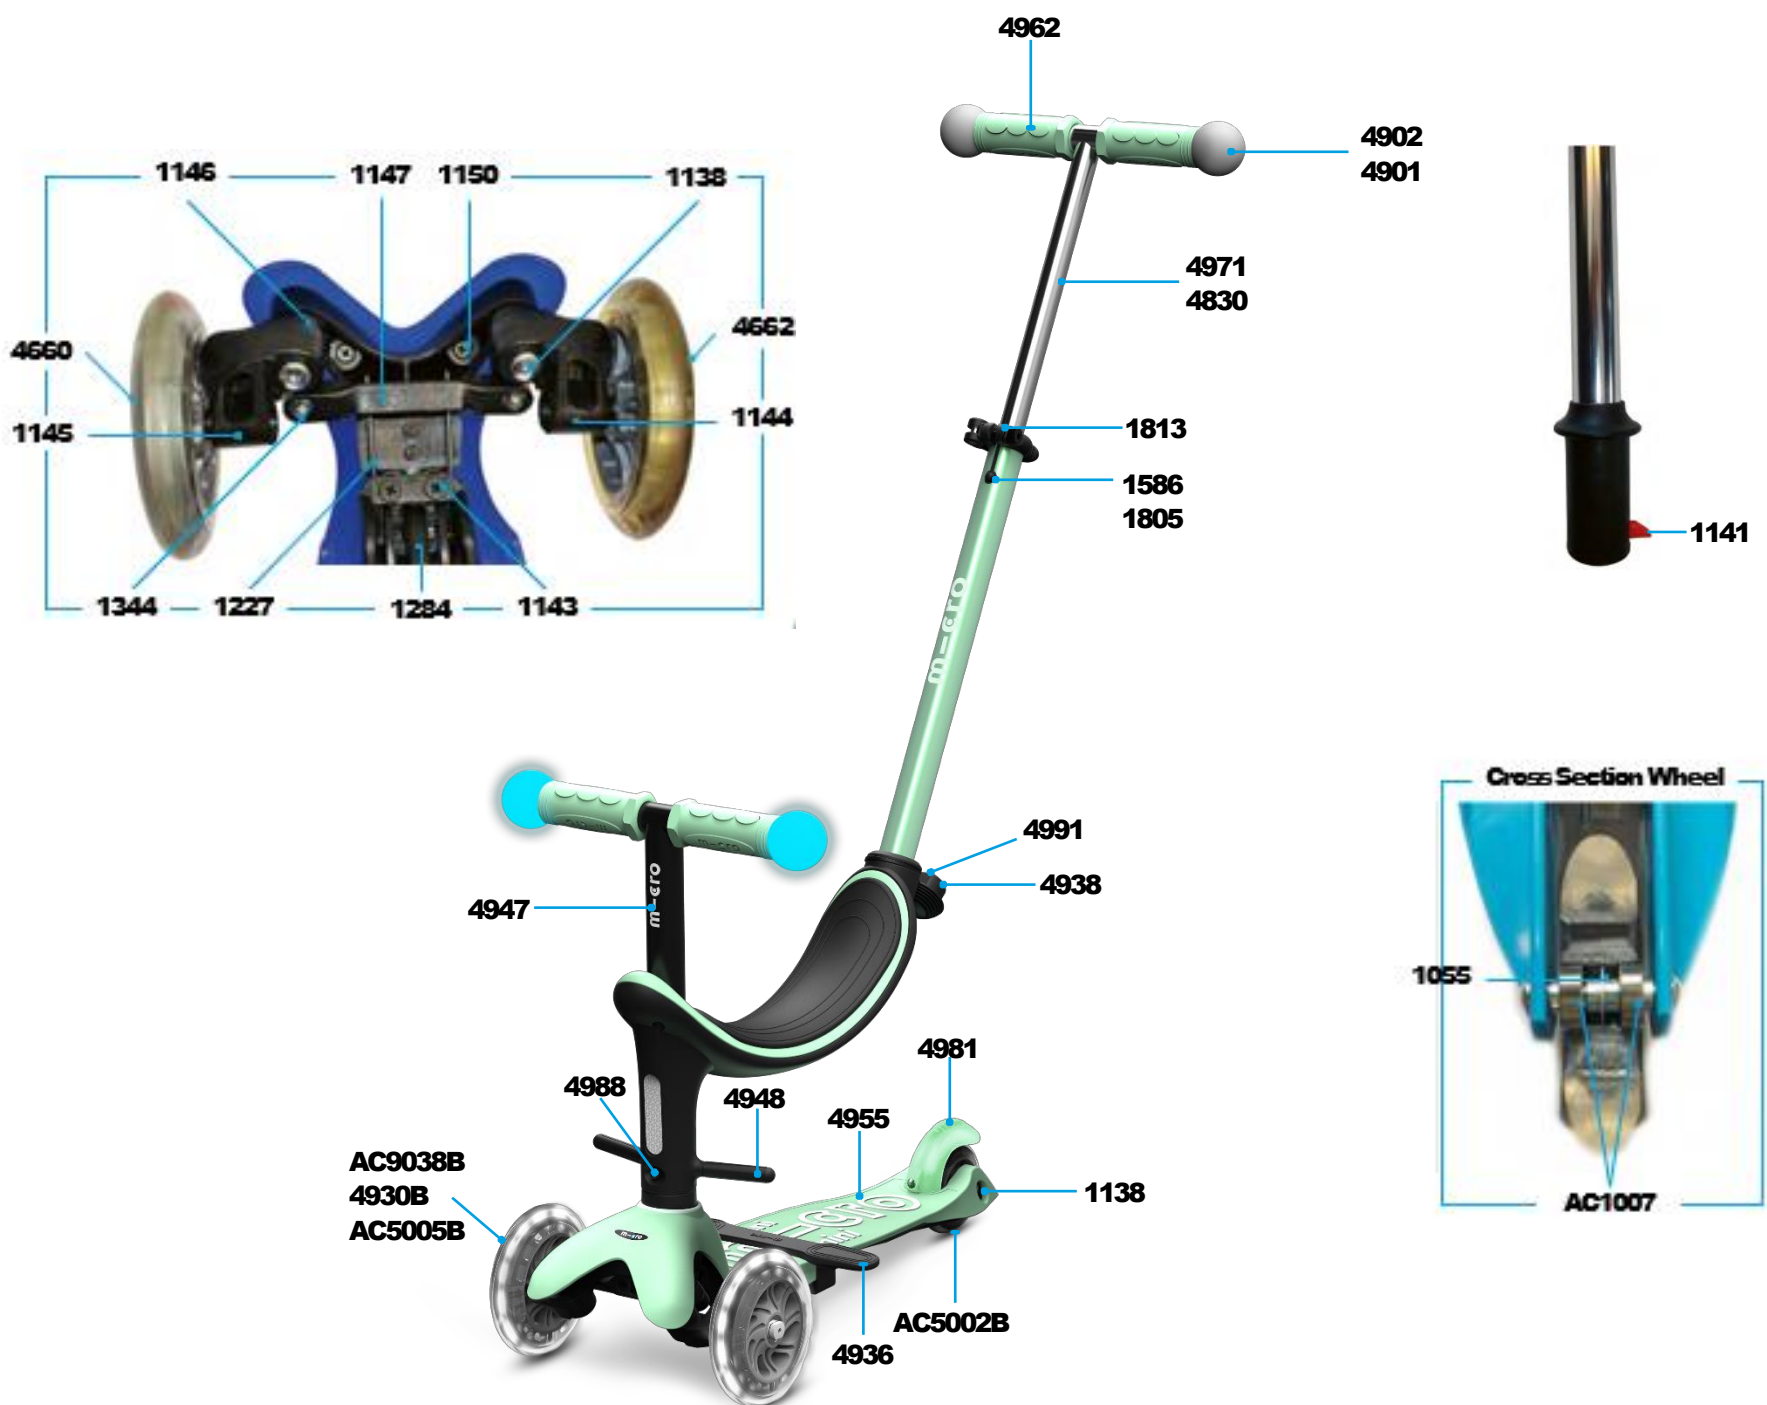

MICRO MINI2GROW

PARTS

Article No.	Article
1055	Spacer Between Bearings 10.25 mm
1138	Rear Wheel Axle
1141	T-Bar Push Button
1144	Shank Left
1143	Screws With Plate For u/b Bend
1145	Shank Right
1146	Stop Washer Left And Right
1147	Steering Link
1150	Screw To Deck
1227	B-Bend
1284	Lower Deck, Black
1336	T-Bar Short
4657	Axle Bolt External Thread And Nut And Washer, 22 mm
1586	Bolt And Spring T-Bar
1587	Nut For Brake
1588	Screw And Nut For Brake
1805	Plastic Linkage Tube
1813	Quick-Acting Plastic, Black
4660	Front Wheel Axle Right
4662	Front Wheel Axle Left
4830	Mini Micro Deluxe Magic Upper T-Bar No Grips Including Spring And Bolt
4901	Mini Magic Electric Set Complete
4902	Mini Magic Lightball
4947	T-Bar Short Magic (No Grip No Lightball)
4936	Footrest For Deck
4938	Cap For Seat
4988	Pushbutton Seat
4948	Footrest Seat
4991	T-Bar Push Button

ACCESSORIES

Article No.	Article
4930B	Moonwheel 120mm LED
AC9038B	LED Front Wheel Mini Micro 120mm (2pcs)
AC5002B	Rear Wheel 80mm Clear
AC1007	Single Bearing ABEC 9

MICRO MINI2GROW