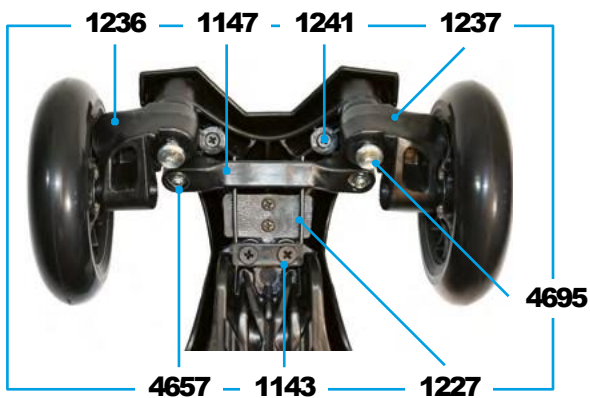

MAXI MICRO CLASSIC
MM0015