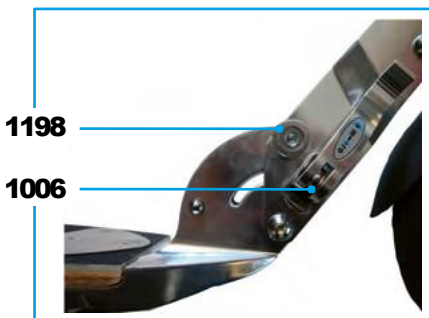

NEW: Changed Version for 200 mm Wheeler