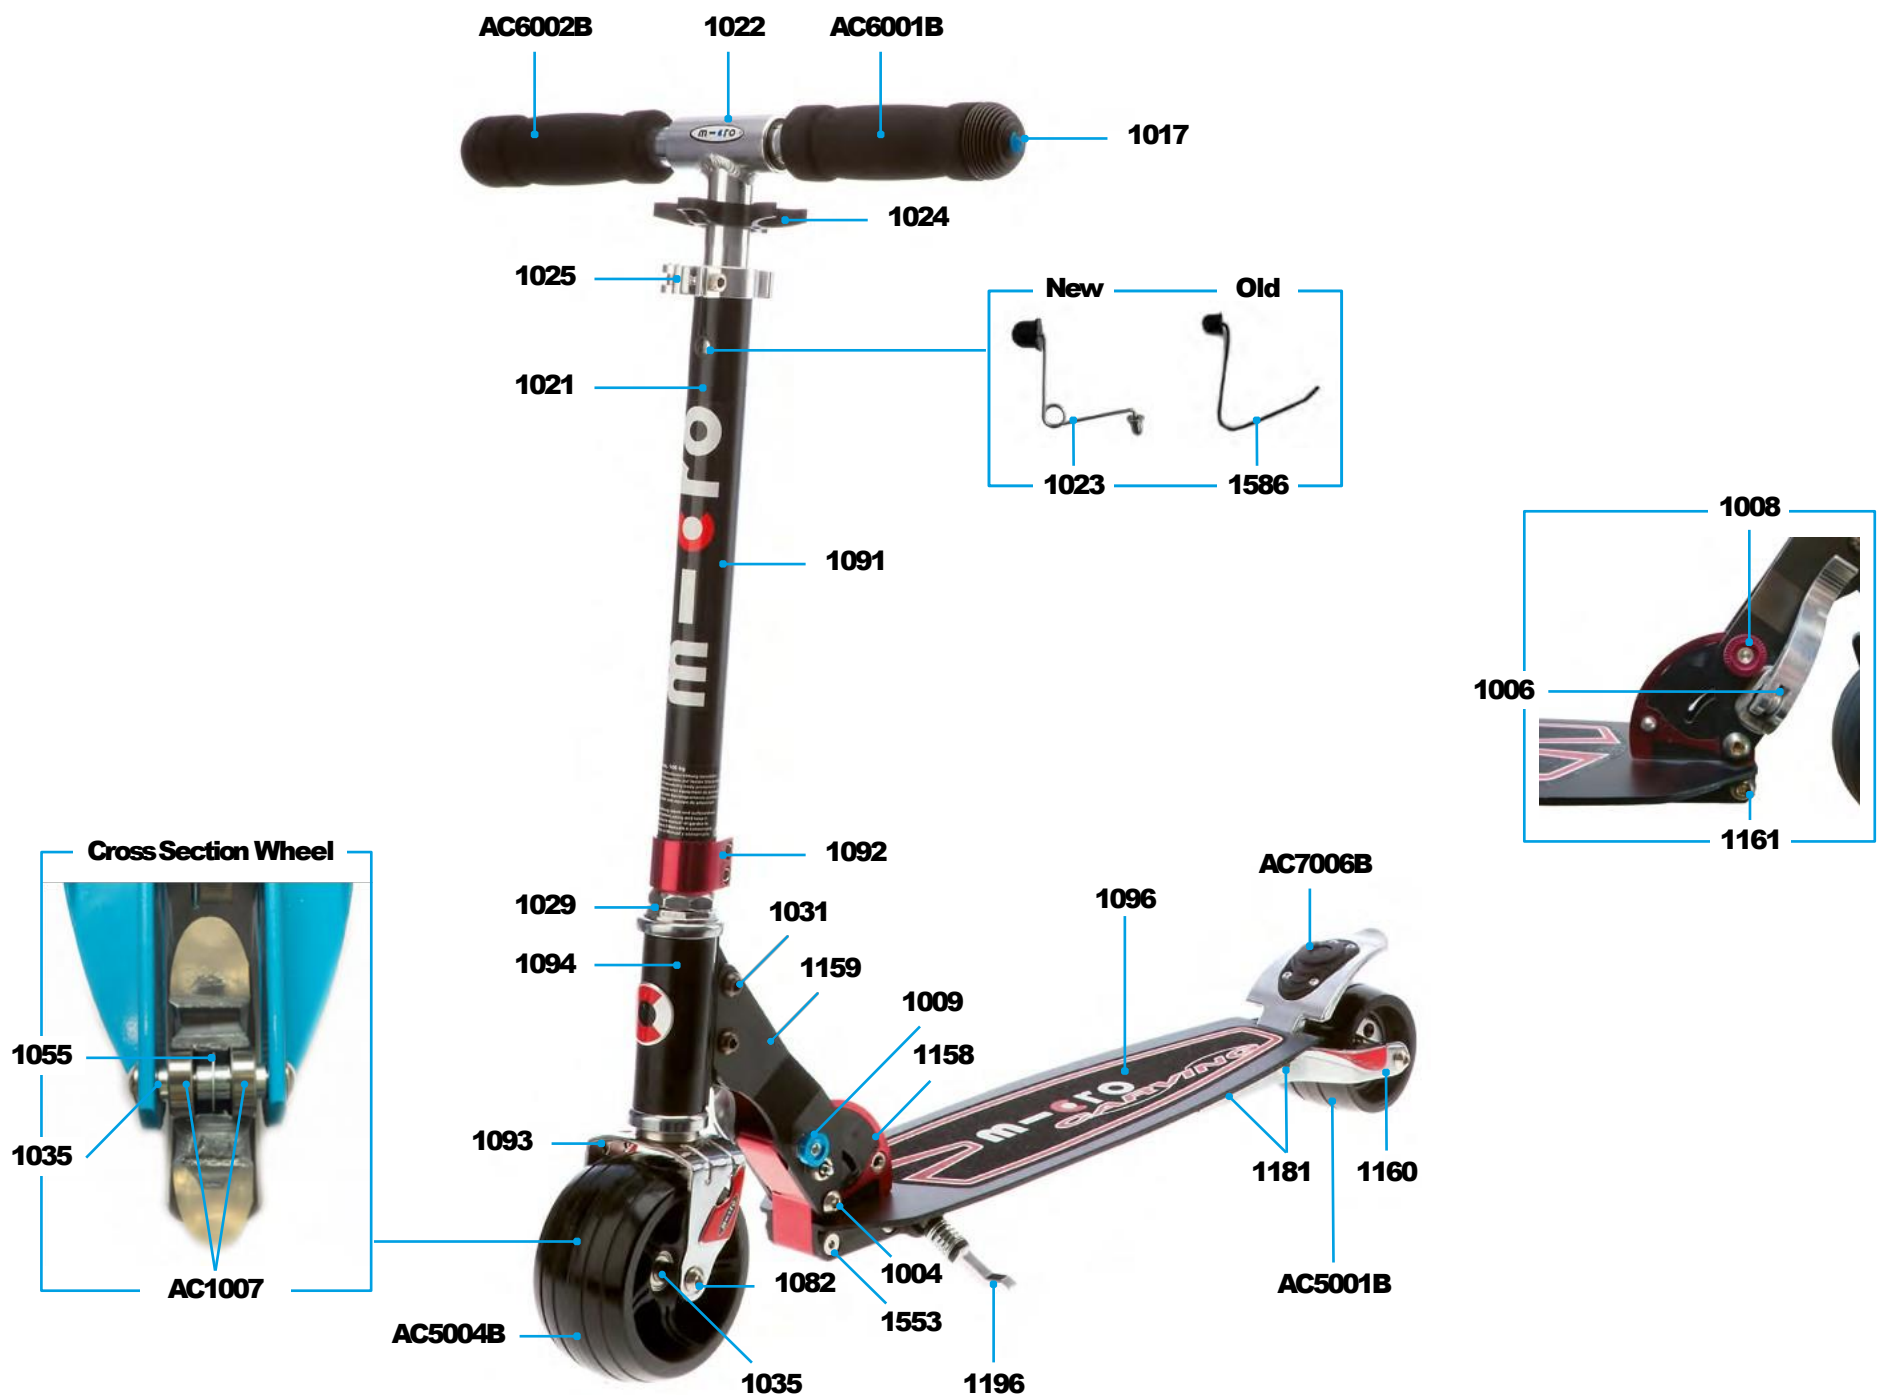

ACCESSORIES

Article No.	Article
AC6001B	High Density Foam Hand Grip
AC6002B	Complete Handgrip, Tube Plug, Shockcord
AC5006B	Wheel Complete Blister
AC7004B	Brake Complete Blister
AC1007	Single Bearing ABEC 9

MICRO BULLET
SA0017

MICRO MONSTER BULLET

PARTS

Article No.	Article
1004	Axle Bolt Internal Thread, 44 mm
1006	Locking Complete
1008	Push Button
1009	Push Button
1017	Plugs, Handle Bolt, Rubber Strip
1021	Plastic Linkage Tube
1022	T-Tube
1024	Multimountclip
1025	Quick-Acting Clamp, Silver
1029	Inverter Logic Complete
1031	Axle Bolt Internal Thread, 19 mm
1035	Spacer Between Bearings 19.6 mm
1055	Spacer Between Bearings 10.25 mm
1082	Axle Bolt Internal Thread, 70 mm
1086	Brake Plate
1087	Brake Spring
1091	Lower T-Tube
1092	Lower Clamp, Red
1093	Steering Fork
1094	Front Holder
1096	Griptape
1158	Folding Block Red
1159	Holder Plates Left And Right
1160	Fastening Elements, Wheel Back
1161	Axle Bolt External Thread, 10.5 mm
1181	Axle Bolt Internal Thread, 47.5 mm
1196	Kick Stand With Screws
1208	Brake Bolt
1553	Axle Bolt External Thread, 21.5 mm
1586/1023	Bolt And Spring T-Bar

ACCESSORIES

Article No.	Article
AC6001B	High Density Foam Hand Grip
AC6002B	Complete Handgrip, Tube Plug, Shockcord
AC5001B	Wheel Back Complete Blister
AC5004B	Front Wheel Complete Blister
AC7006B	Brake Complete Blister
AC1007	Single Bearing ABEC 9