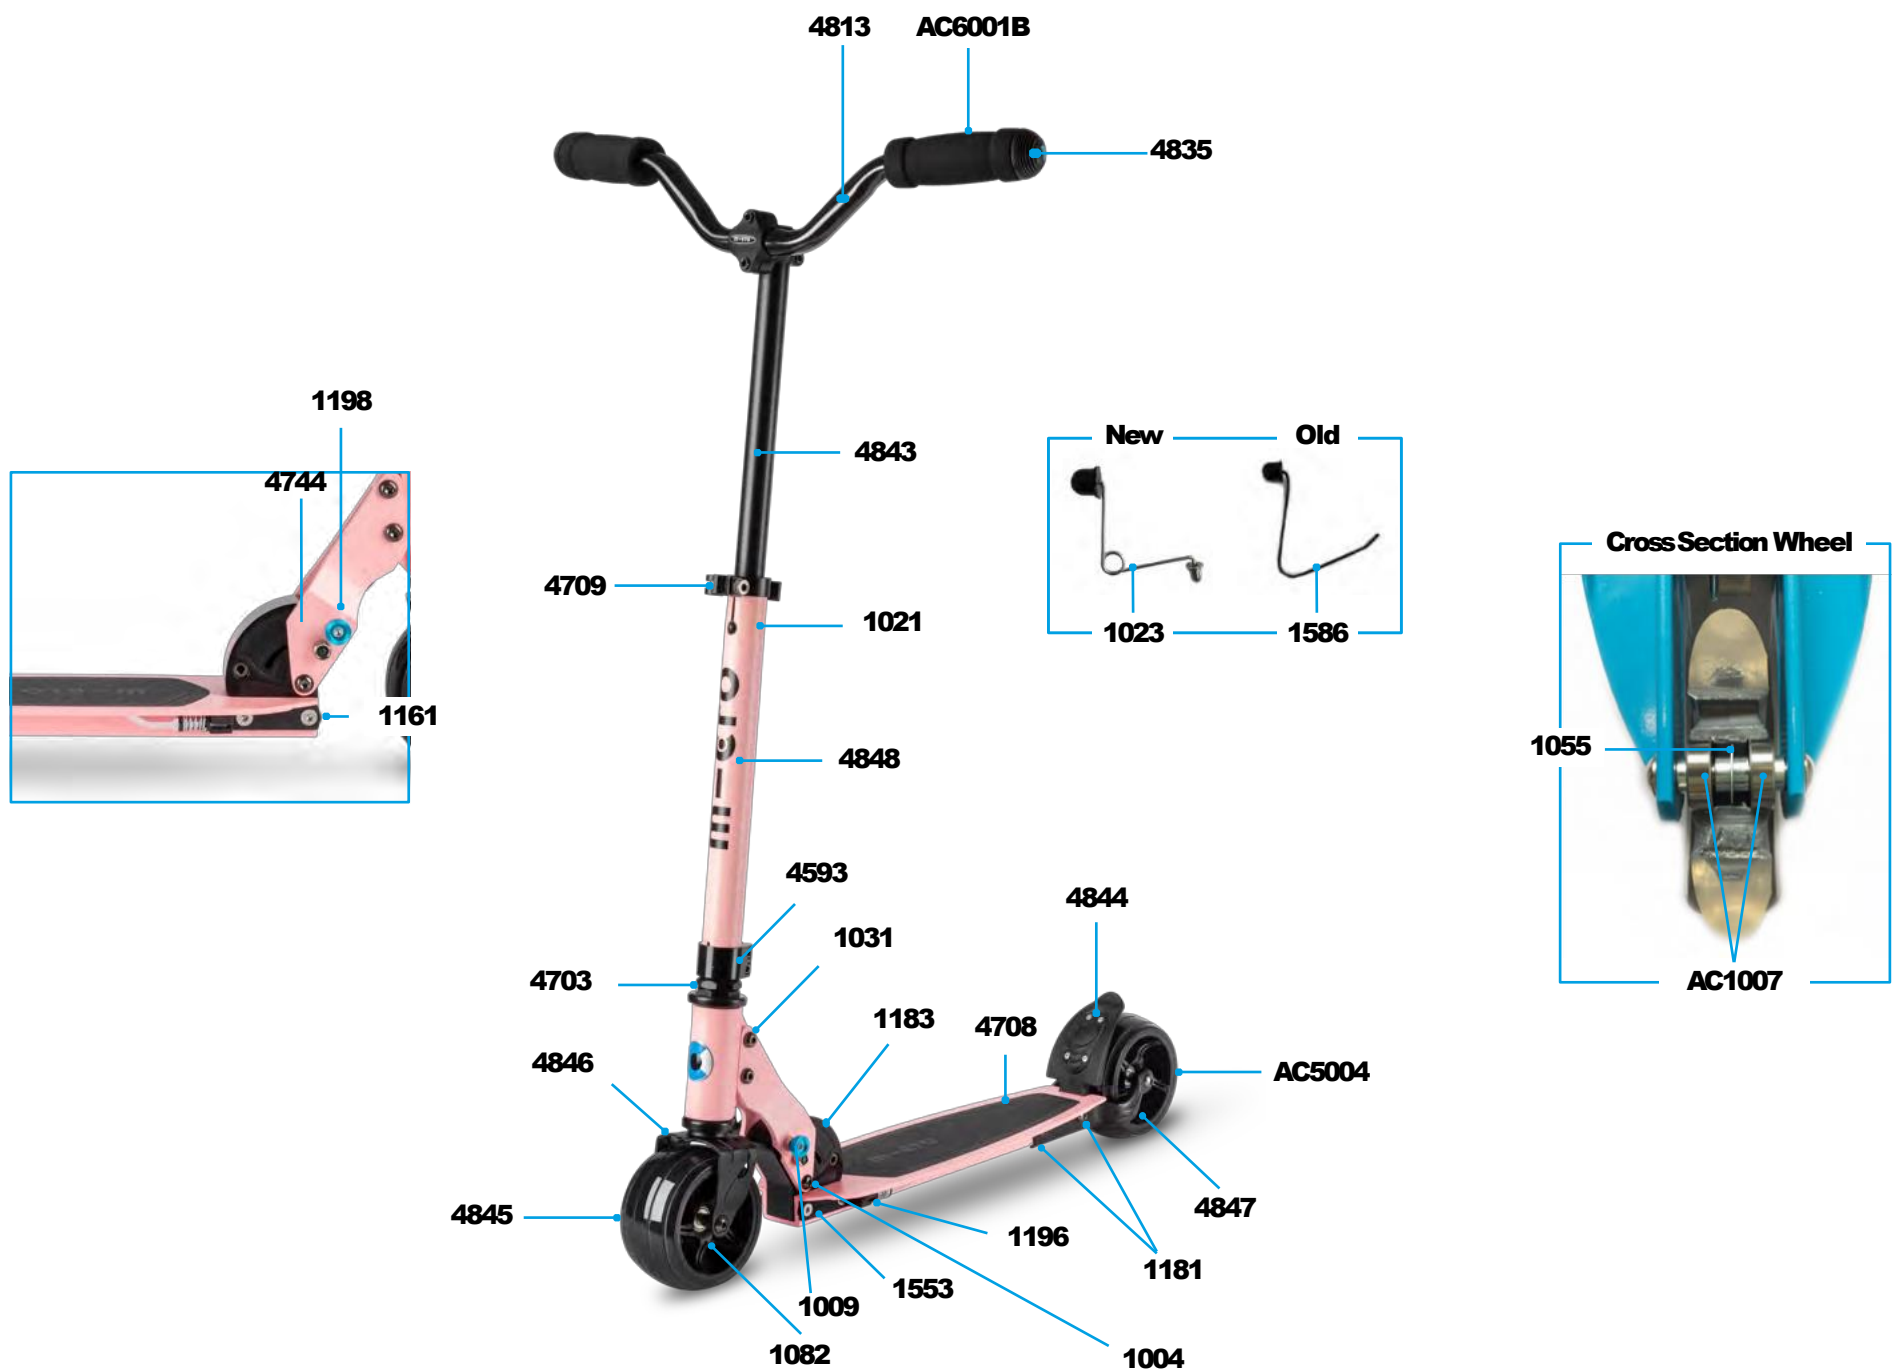

MICRO ROCKET DELUXE

PARTS

Article No.	Article
1004	Axle Bolt Internal Thread, 44 mm
4744	Folding Quick Release Complete
4813	Handlebar With Clamp
1021	Plastic Linkage Tube
4709	Quick Acting Clamp Black
4703	Headset Complete
1031	Axle Bolt Internal Thread, 19 mm
4845	Spacer Between Bearings, 20 mm
1055	Spacer Between Bearings, 10.25 mm
1082	Axle Bolt Internal Thread, 70 mm
4844	Brake Plate
4846	Steering Fork
4843	T-Tube
1161	Axle Bolt External Thread, 10.5 mm
1181	Axle Bolt Internal Thread, 47.5 mm
1183	Folding Block, Black
4593	Lower Clamp, Black
1196	Kick Stand With Screws
1009	Blue Pushbutton
4848	Lower T-Tube Neon Rose
4849	Lower T-Tube Alaskan Blue
4847	Fastening Elements Wheel Back
4708	Griptape
4836	Brake Bolt
1553	Axle Bolt External Thread, 21.5 mm
1023	Bolt & Spring T-Bar Plastic
4835	Handlebar End Caps

ACCESSORIES

Article No.	Article
AC5004B	Wheel Complete Blister
AC6001B	High Density Foam Hand Grip
AC1007	Single Bearing ABEC 9

SA0234

MICRO ROCKET DELUXE
SA0233