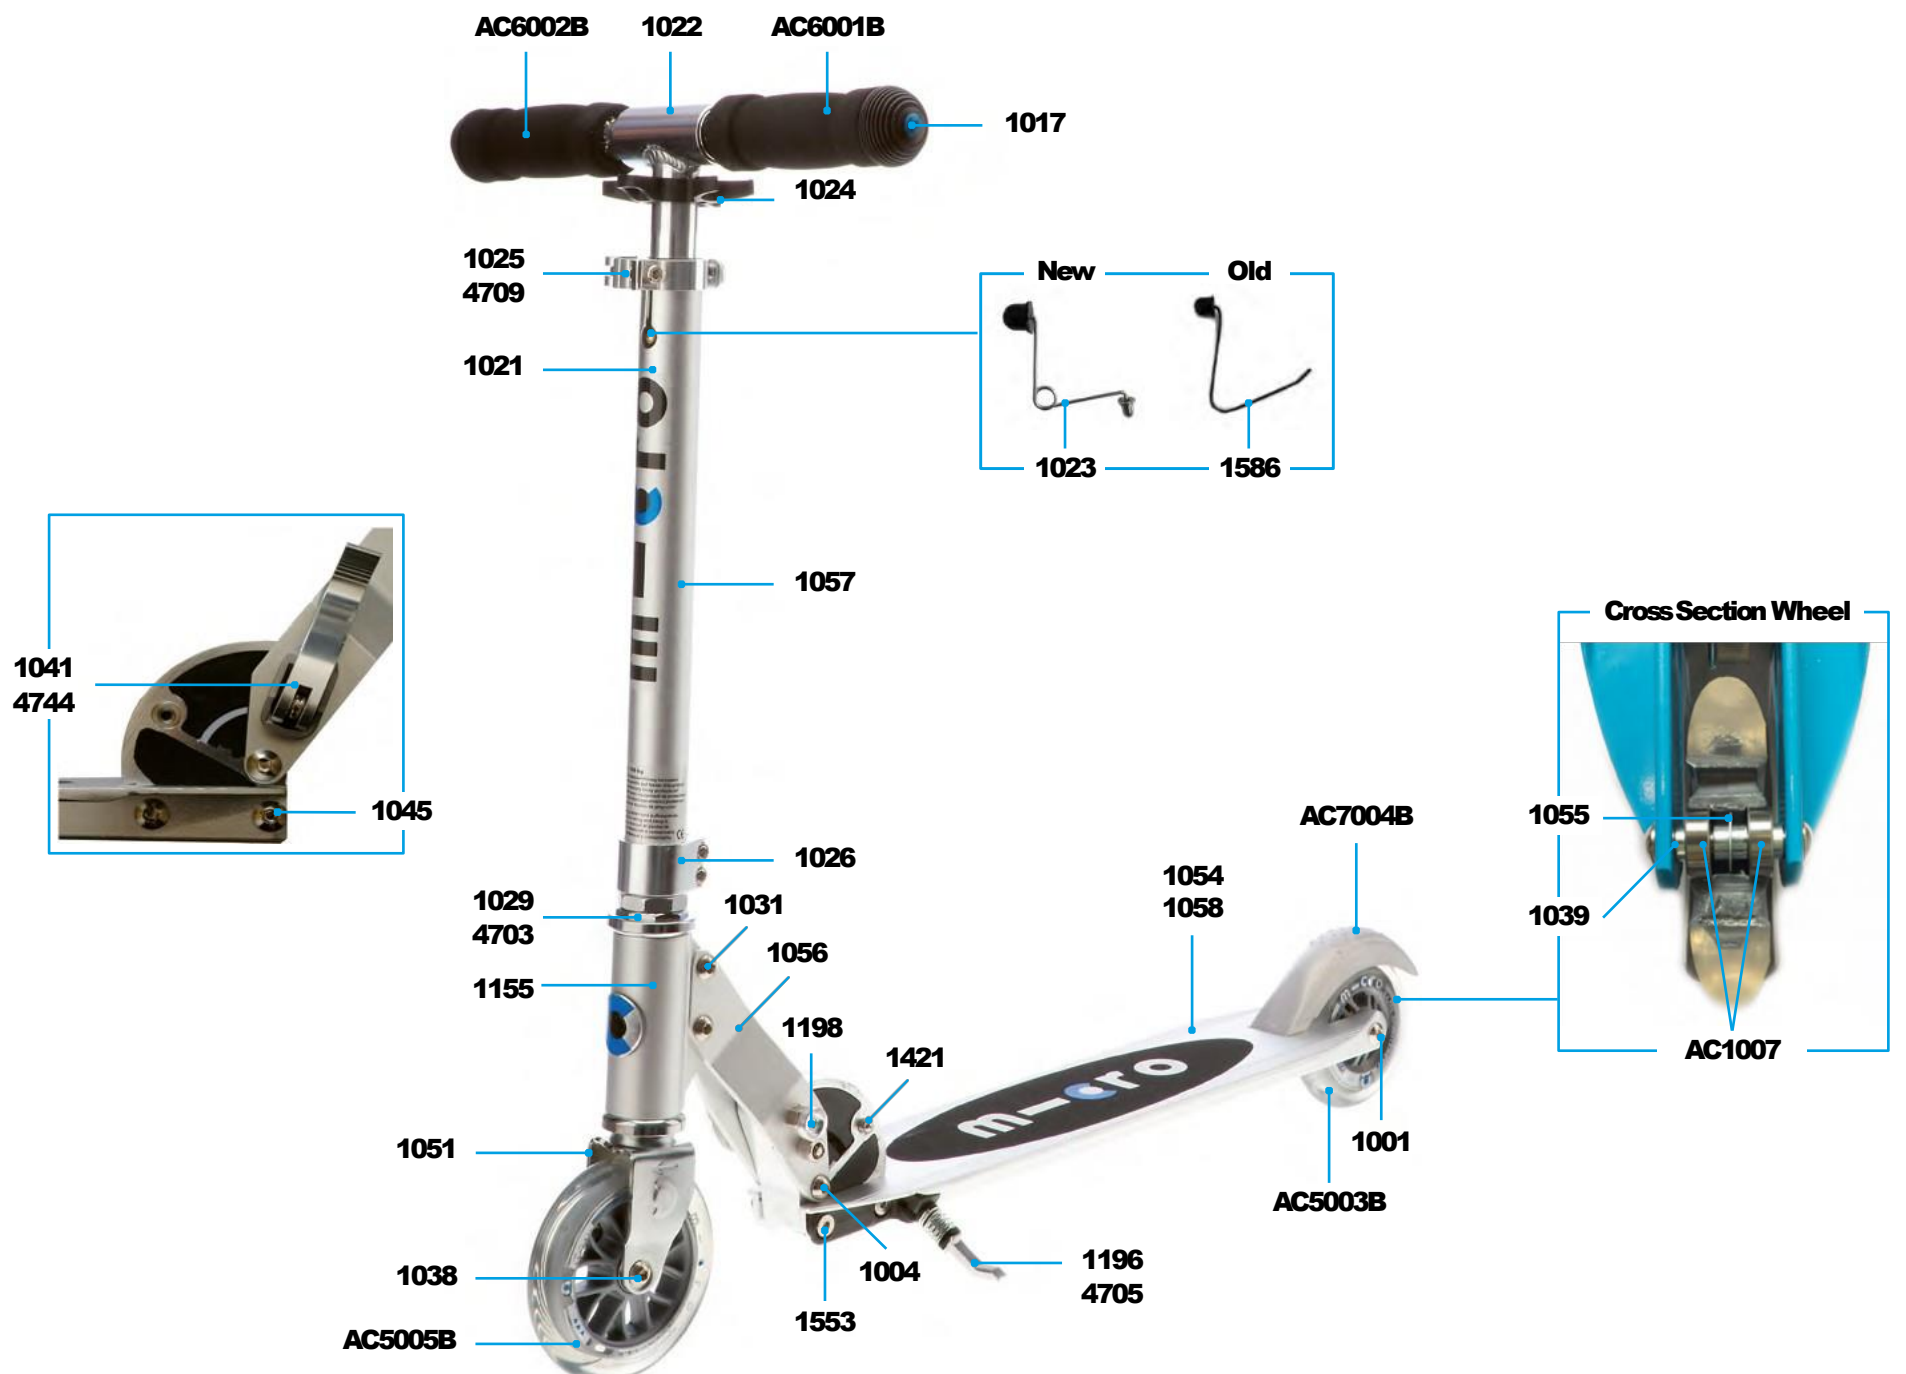

ACCESSORIES

Article No.	Article
AC5004B	Wheel Complete Blister
AC6001B	High Density Foam Hand Grip
AC1007	Single Bearing ABEC 9

SA0234

MICRO ROCKET DELUXE
SA0233

MICRO SPRITE

PARTS

Article No.	Article
1001	Axle Bolt Internal Thread, 40 mm
1004	Axle Bolt Internal Thread, 44 mm
1017	Plugs, Handle Bolt, Rubber Strip
1021	Plastic Linkage Tube
1022	T-Tube
4103	Chopper T-Bar Complete Black
1024	Multimountclip
1025	Quick-Acting Clamp, Silver
4709	Quick-Acting Clamp, Black
1026	Lower Clamp, Silver
4102	Lower Clamp, Black
1029	Inverter Logic Complete Silver
4703	Inverter Logic Complete Black
1031	Axle Bolt Internal Thread, 19 mm
1038	Axle Bolt Internal Thread, 30 mm
1039	Spacer External Bearings, 3.4 mm
1041	Locking Complete Silver
4744	Locking Complete Black
1045	Axle Bolt Internal Thread, 33 mm
1046	Brake Plate
1047	Brake Spring
1048	Brake Bolt
1051	Steering Fork
1054	Griptape
1055	Spacer Between Bearings 10.25 mm
1056	Holder Plates Left And Right, Silver
1057	Lower T-Tube, Silver
1058	Deck And Griptape, Silver
1155	Front Holder, Silver
1196	Kick Stand With Screws
4705	Kick Stand With Screws
1198	Push Button, Silver
1553	Screw For Kickstand
1586/1023	Bolt And Spring T-Bar
4749	Front Wheel Axle And Spacer For Led Sprite
4762	Rear Wheel Axle And Spacer For Led Sprite
4706	Brake Black
4943	Fork Black

ACCESSORIES

Article No.	Article
AC1007	Single Bearing ABEC 9
AC6001B	Foam Handles Black Box
AC6002B	Foam Handles Complete With Tube Plugs Black Box
4128B	Cork Handles Complete With Tube Plugs Box
4129B	Rubber Handles Complete With Tube Plugs Box
4130B	Rubber Handles Black Box
4131	Rubber Handles Black
AC5003B	Wheel Back Complete Blister 100 mm Box
AC5005B	Front Wheel Complete Blister 120 mm Box
AC7004B	Brake Complete Blister
AC9070	LED Wheel 100 mm
AC9071	LED Wheel 120 mm
AC9070B	LED Wheel 100mm Box
AC9071B	LED Wheel 120mm Box
4944	LED Wheel 120mm Black
4944B	LED Wheel 120mm Black Box
4109B	LED Wheel 120mm Green ECO Box
4137B	LED Wheel 120mm Pearl Box