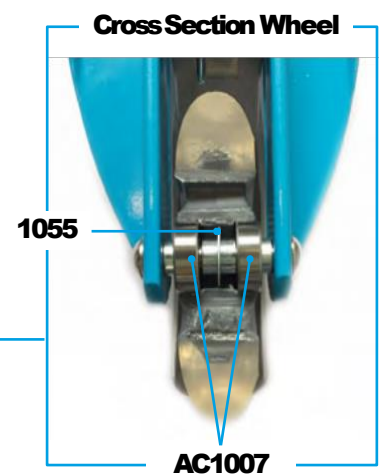

MAXI MICRO DELUXE AND FOLDABLE
MMD035