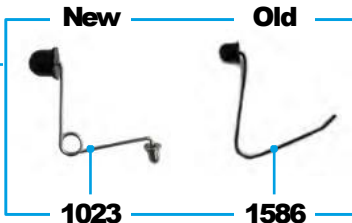

SA0038

SA0119

SA0120

SA0176

NEW: Changed Version for 200 mm Wheeler

MICRO FLEX AIR
SA0035

MICRO SPEED

PARTS