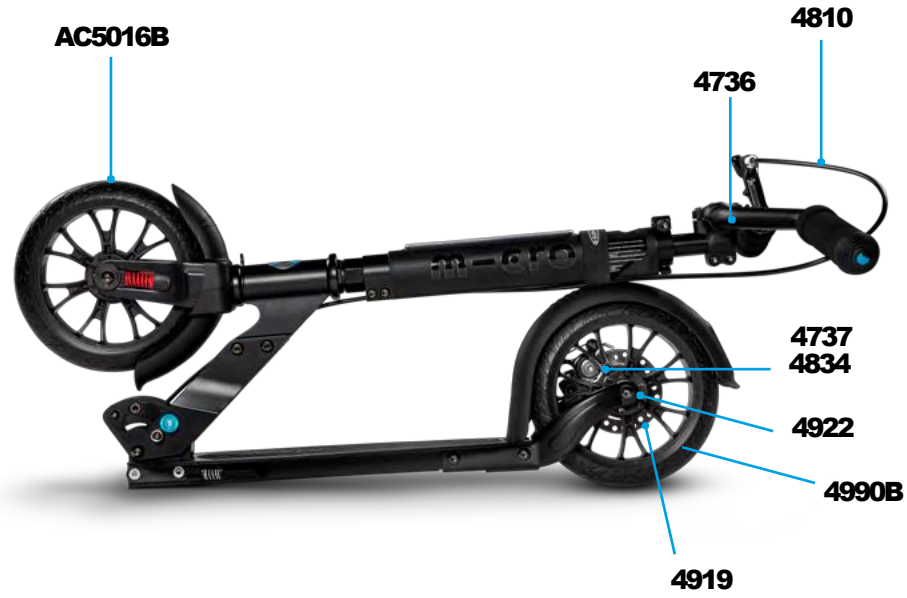

MICRO METROPOLITAN / DELUXE

PARTS

Article No.	Article
1004	Axle Bolt Internal Thread, 44 mm
1009	Blue Pushbutton
1023	Spring And Pushbutton
1031	Axle Bolt Internal Thread, 19 mm
1161	Axle Bolt External Thread, 10.5 mm
1180	Rear Axle Bolt Internal Thread, 62mm Metropolitan
1224	Front Holder Black
1553	Axle Bolt External Thread, 21.5mm
1578	Lower Clamp, 200 mm, Black Matt
1888	Front Fender
4705	Kickstand Black
4708	Griptape
4709	Quick Active Clamp Black
4715	Foot Brake Complete Metropolitan
4736	T-Bar Metropolitan Deluxe Complete With Brake Lever
4997	T-Bar Metropolitan Complete
4737	Brake Pads Metropolitan
4743	Holder For Handgrip / Holder For Handlebar
4744	Folding Quick Release - Black
4755	Headset Metropolitan Und Metrop Deluxe
4807	Font Axle Bolt Internal Thread, 64mm
4810	Handbrake System Complete
4811	Front Fork With Suspension
4919	Disk (Brake)
4922	Rear Axle Bolt Internal Thread, 74mm Metropolitan Deluxe
4929	Holder Plates Left & Right Metropolitan
4834	Disk Brake Set Complete
4835	Handlebar End Caps
7112	Folding Block

ACCESSORIES

Article No.	Article
AC5010B	Wheel Black 200mm Metropolitan
AC6001B	High Density Foam Hand Grip
AC9056	Tube Light
4990B	Rear Wheel Black 200mm Metropolitan Deluxe Box
AC5016B	Front Wheel Black 200mm Metropolitan Deluxe Box

MICRO METROPOLITAN / DELUXE
SA0188 / SA0212