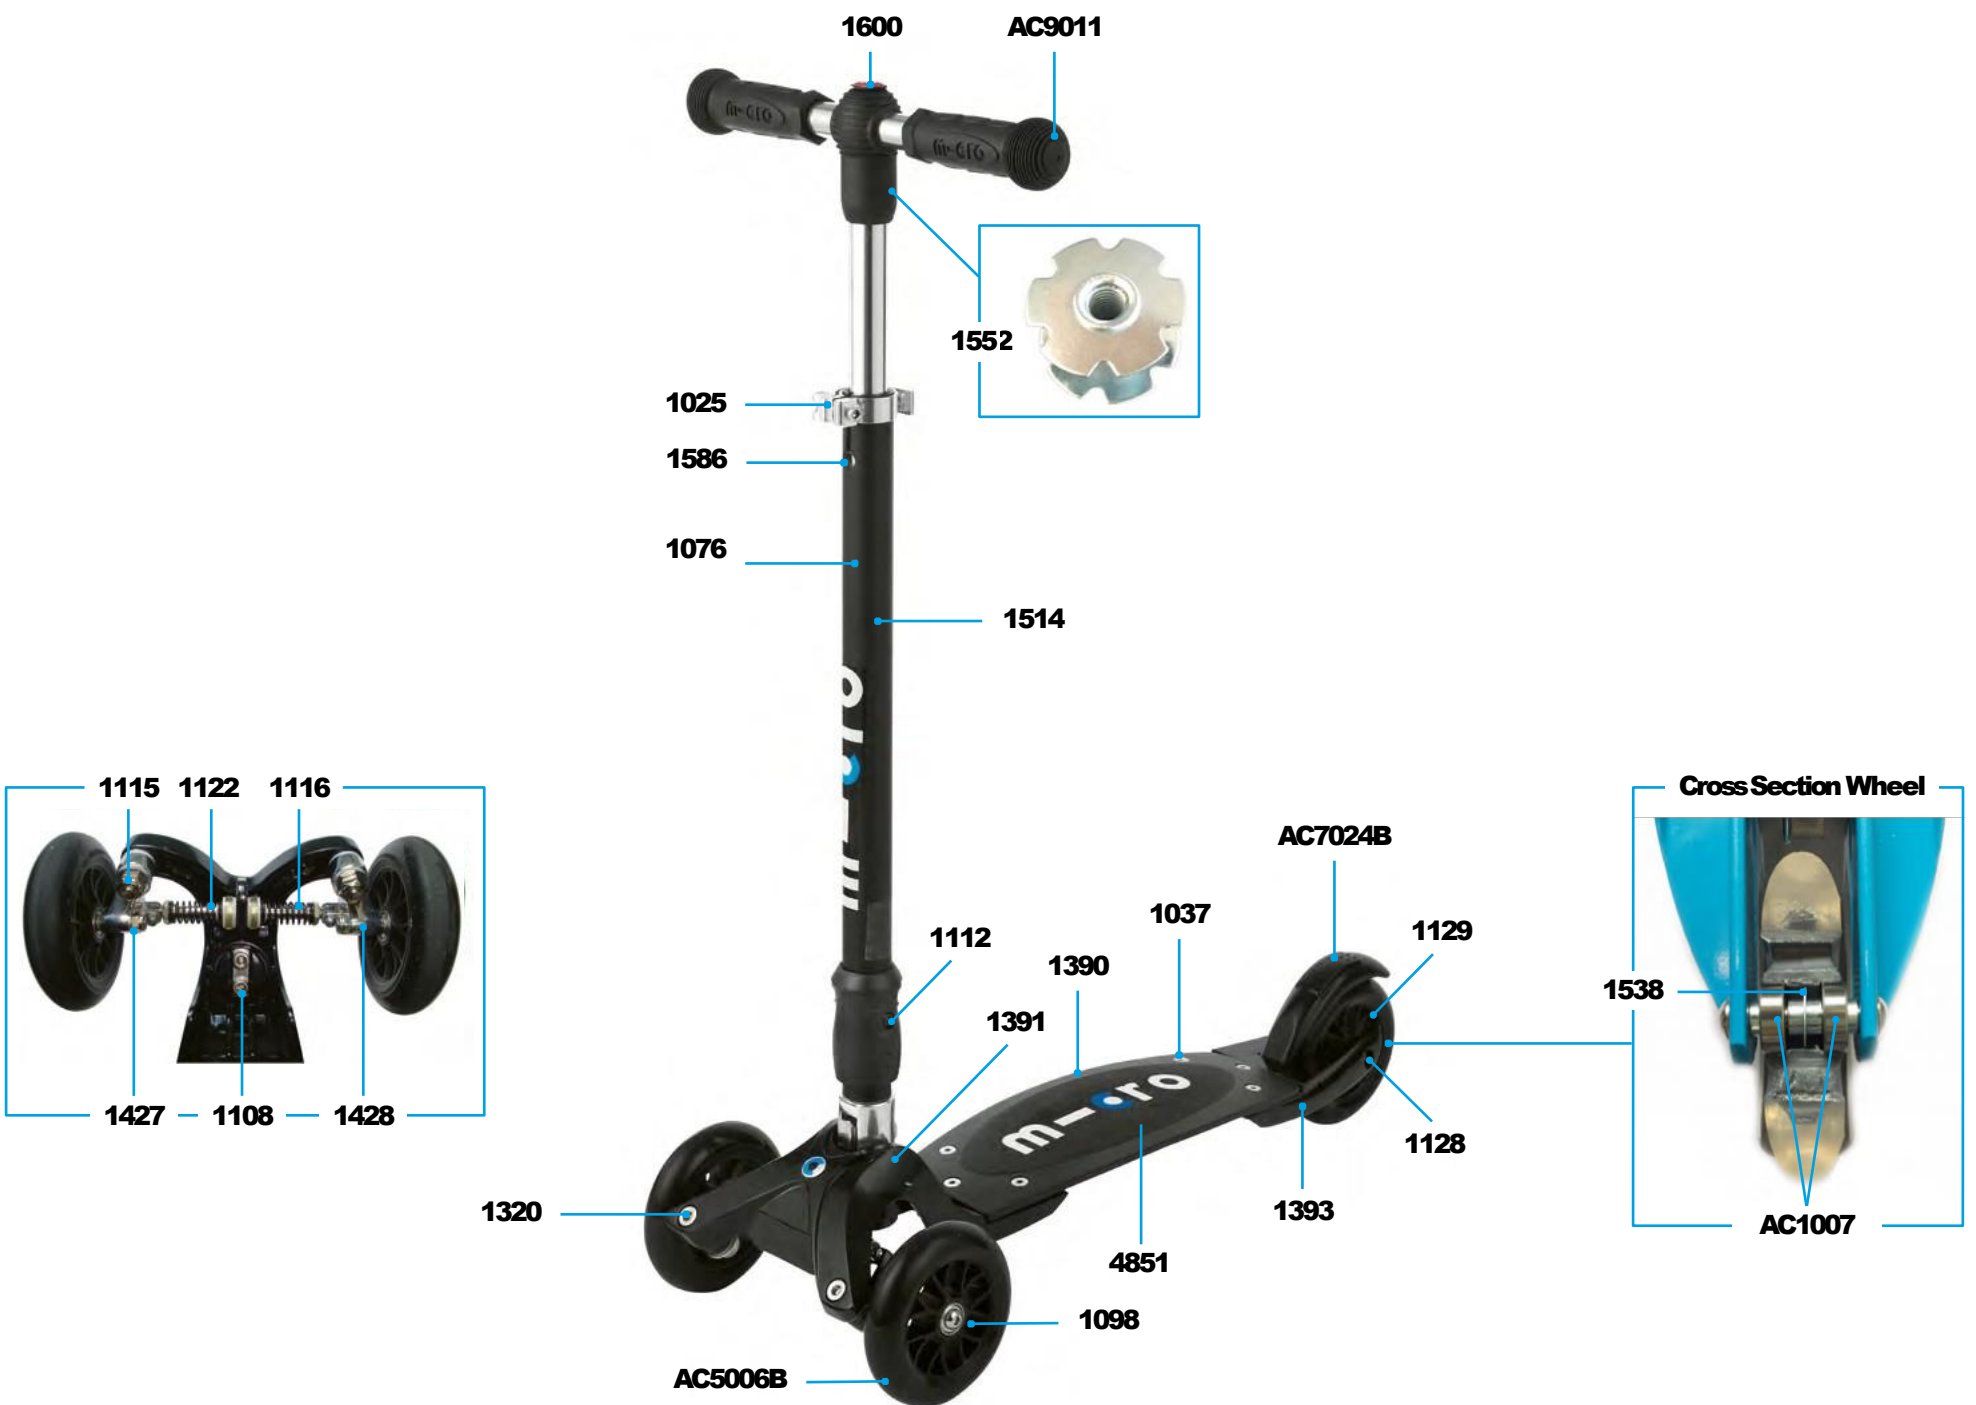

MICRO KICKBOARD COMPACT T-BAR

PARTS

Article No.	Article
1025	Quick-Acting Clamp, Silver
1037	Board Fixation Plates Complete, Alu Deck
1069	Tube For Handle Grip
1076	Plastic Linkage Tube
1108	Axle Bolt External Thread, Washer And Spring , 25 mm
1112	Axle Bolt With Nut, 34 mm
1115	Axle Bolt With Nut And Washer, 46.5 mm
1116	Steering Parts Complete
1122	Spring Black (Size D17xD1.8x60x10t)
1128	Axle Bolt Internal Thread, 42 mm
1129	Spacer External Bearings 3.4 mm
1131	Brake Bolt
1134	Push-Button And Plastic With Cap Handle Bar
4851	Griptape
1320	Axle Bolt, 46.5 mm
1342	T-Bar Complete, Black
1388	Brake Spring
1389	Brake Plate, Silver
1390	Deck And Griptape, Black
1391	Head Front, Black
1393	Back Part Compleet No Wheel With Brake, Black
1394	Guidance Handlebar
1411	Holder For Handgrip
1427	Shank Left, Black
1428	Shank Right, Black
1514	Handlebar Complete With Knob, Black
1538	Spacer Between Bearings 10.3 mm
1552	Star Nut Handlebar
1586	Bolt And Spring T-Bar
1600	Cap (Swiss Design Logo)

ACCESSORIES

Article No.	Article
AC6003B	High Density Rubber Hand Grip
AC9011	Interchangeable
AC5006B	Wheel Complete Blister
AC7024B	Brake Complete Blister
AC1007	Single Bearing ABEC 9

Micro Kickboard Compact 2.0

MICRO KICKBOARD COMPACT T-BAR
KB0020