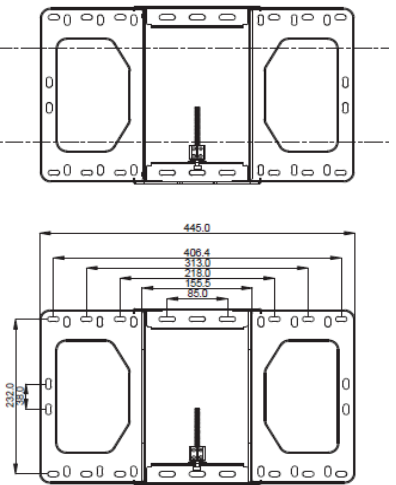

Wall Mount chart

BenQ America Corp. • BenQ.us

BenQ is a registered trademark of BenQ Corp. All rights reserved. Product names, logos, brands and other trademarks featured or referred to in this material are the property of their respective trademark holders. Specifications subject to change without notice. 08/04/17

Because it matters