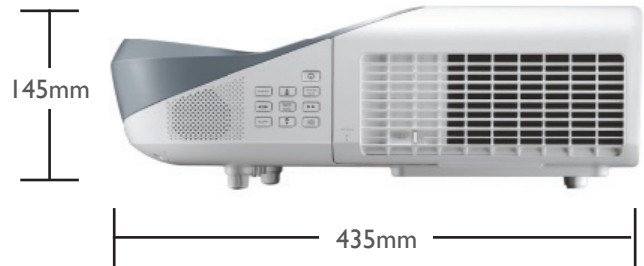

MW864UST Digital Projector

MW864UST Features

- Inner Reflection Design
- Dual HDMI Port (MHL Supported)
- Optional PointWrite Interactive Capability
- Corner Fit Image Correction.
- Wall Mount Included

Wall Mount chart

BenQ America Corp. • BenQ.us

BenQ is a registered trademark of BenQ Corp. All rights reserved. Product names, logos, brands and other trademarks featured or referred to in this material are the property of their respective trademark holders. Specifications subject to change without notice. 08/04/17

Because it matters