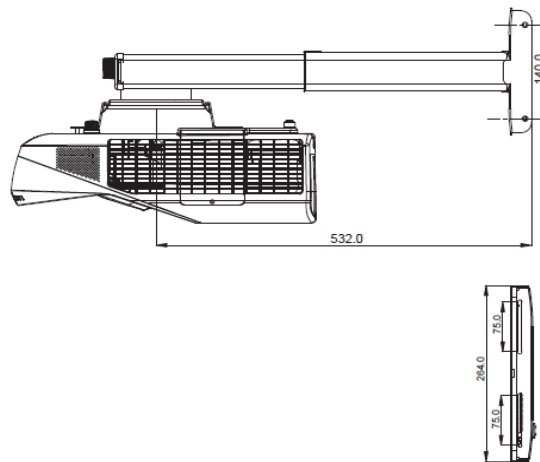

Wall Mount chart

BenQ America Corp. • BenQ.us

BenQ is a registered trademark of BenQ Corp. All rights reserved. Product names, logos, brands and other trademarks featured or referred to in this material are the property of their respective trademark holders. Specifications subject to change without notice. 08/04/17

Because it matters