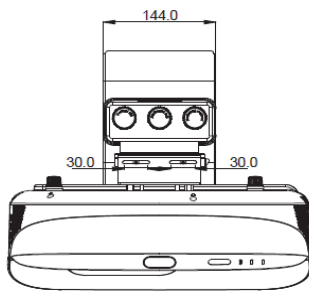

Wall Mount chart

BenQ America Corp. • BenQ.us

BenQ is a registered trademark of BenQ Corp. All rights reserved. Product names, logos, brands and other trademarks featured or referred to in this material are the property of their respective trademark holders. Specifications subject to change without notice. 08/04/17

Because it matters