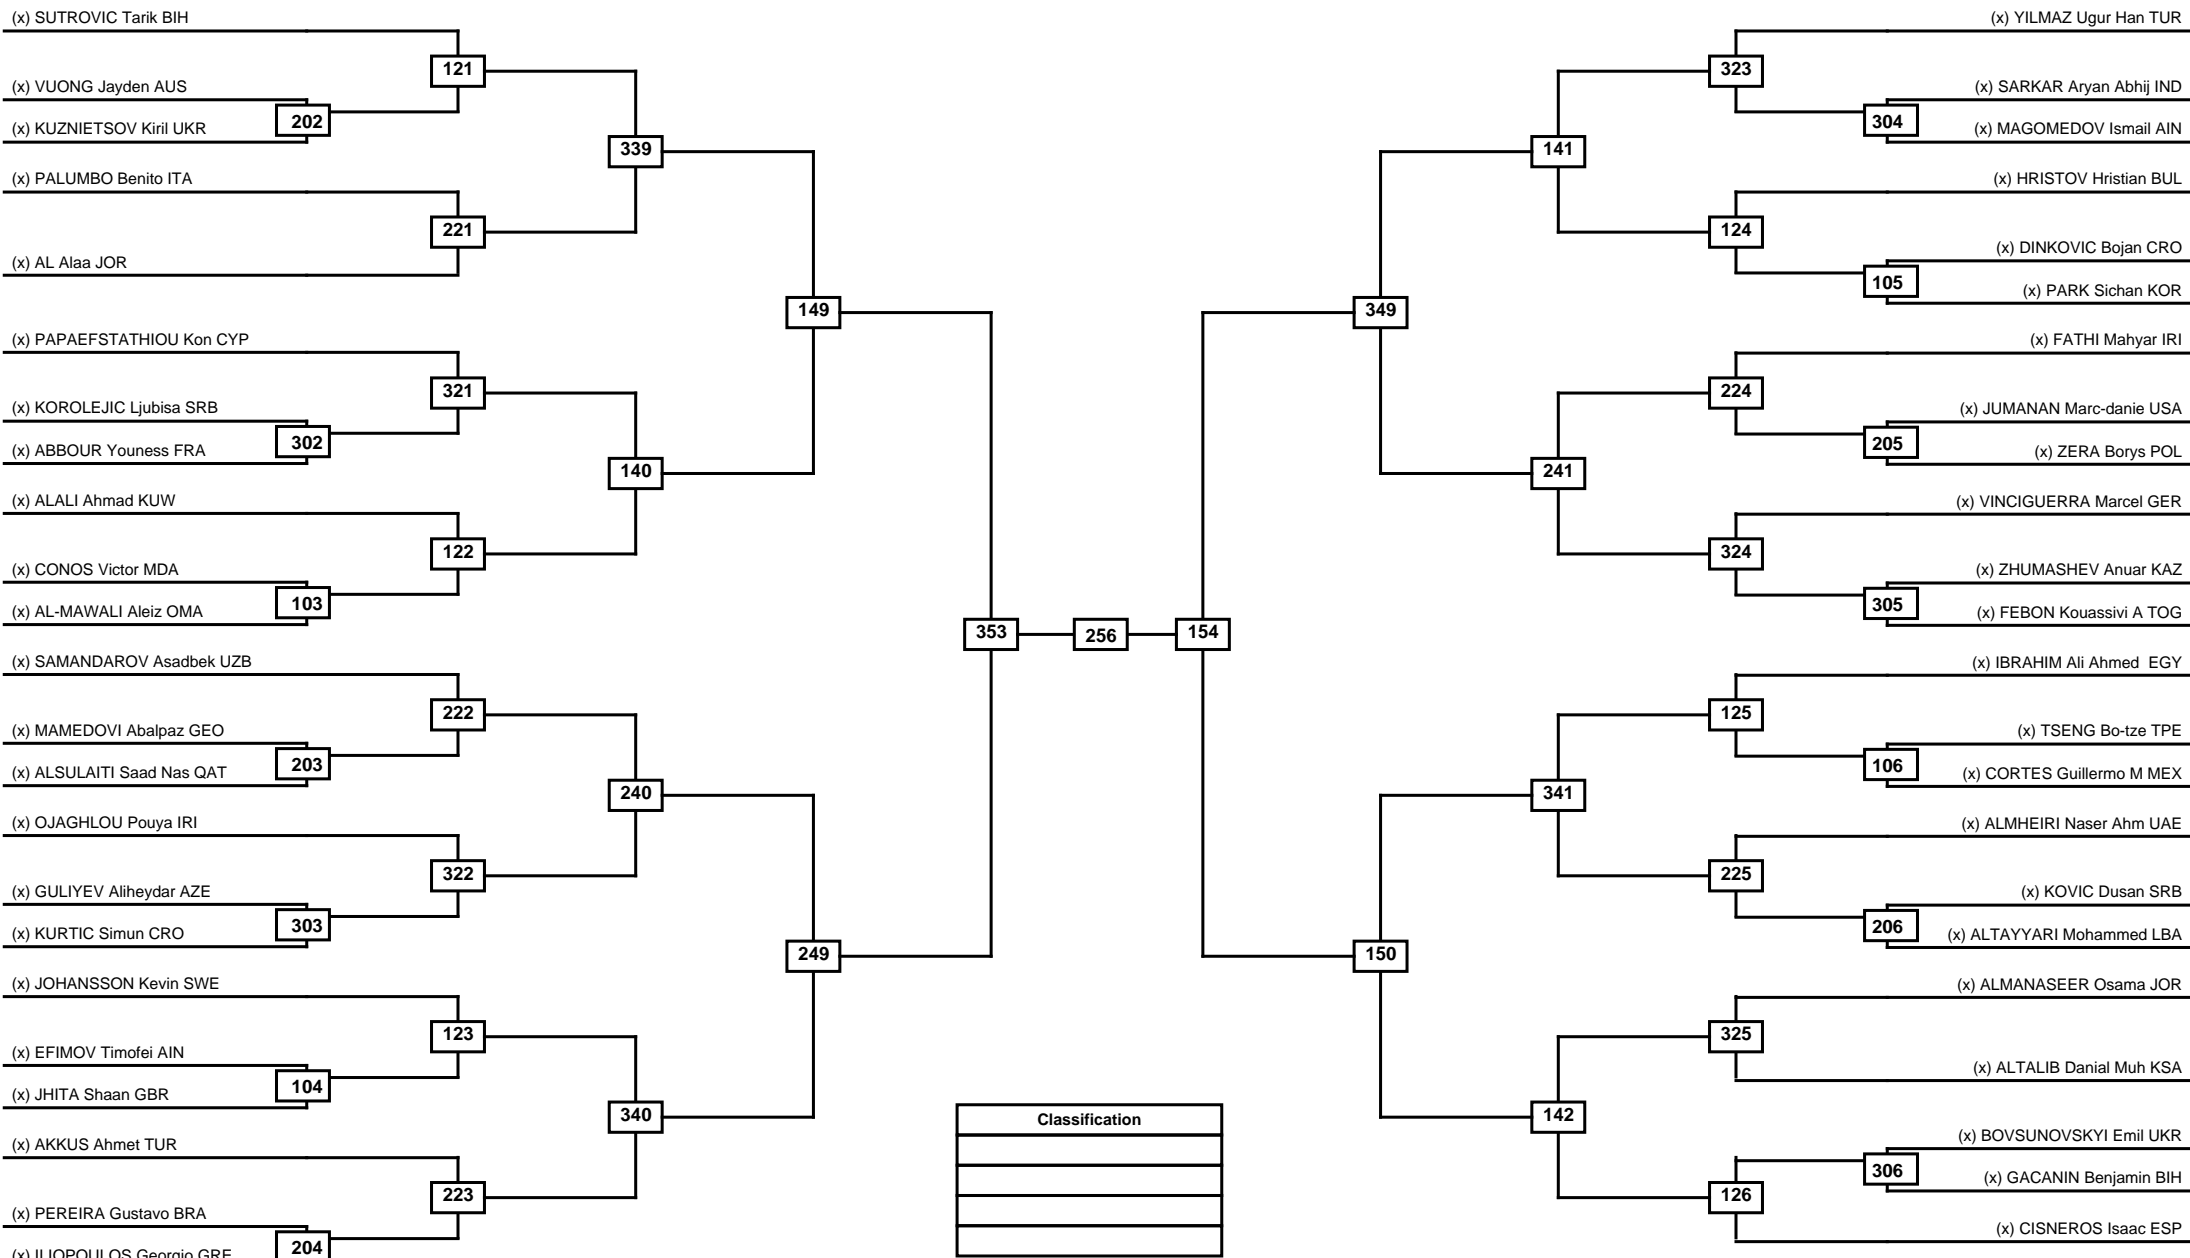

Round of 64 Round of 32 Round of 16 Quarterfinals Semifinals Final Semifinals Quarterfinals Round of 16 Round of 32 Round of 64

LEGEND RSC: Win by Referee stops contest PTG: Win by Point gap SUP: Win by Superiority DSQ: Win by Disqualification DQB: Win by Disqualification for Unsportsmanlike behavior DWR: Win by double Withdrawal R: Round
 (x)Seed PFT: Win by Final score GDP: Win by Golden points WDR: Win by Withdrawal PUN: Win by Punitive declaration DDB: Double disqualification for Unsportsmanlike behavior DDQ: Double Disqualification

Round of 32 Round of 16 Quarterfinals Semifinals Final Semifinals Quarterfinals Round of 16 Round of 32

| Classification |
|----------------|
| |
| |
| |
| |

LEGEND RSC: Win by Referee stops contest PTG: Win by Point gap SUP: Win by Superiority DSQ: Win by Disqualification DQB: Win by Disqualification for Unsportsmanlike behavior DWR: Win by double Withdrawal R: Round
(x)Seed PFT: Win by Final score GDP: Win by Golden points WDR: Win by Withdrawal PUN: Win by Punitive declaration DDB: Double disqualification for Unsportsmanlike behavior DDQ: Double Disqualification