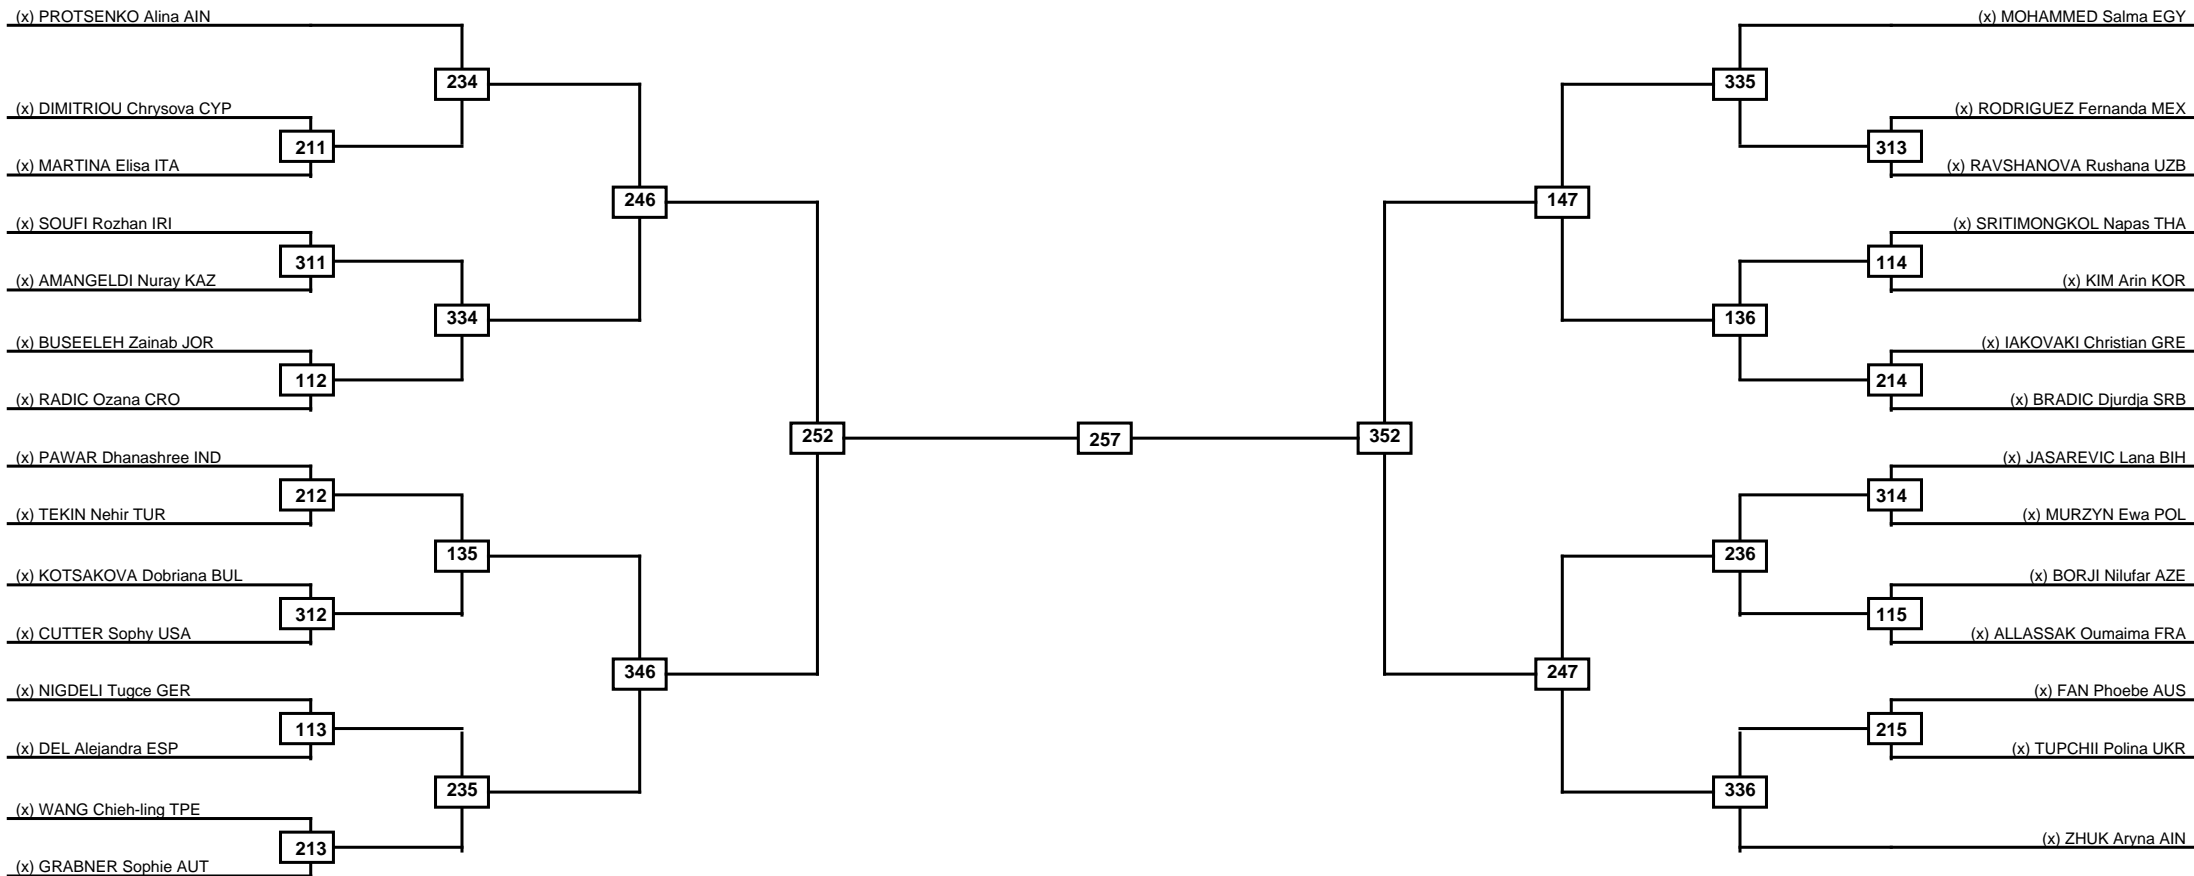

Round of 64 Round of 32 Round of 16 Quarterfinals Semifinals Final Semifinals Quarterfinals Round of 16 Round of 32 Round of 64

LEGEND RSC: Win by Referee stops contest PTG: Win by Point gap SUP: Win by Superiority DSQ: Win by Disqualification DQB: Win by Disqualification for Unsportsmanlike behavior DWR: Win by double Withdrawal R: Round
 (x)Seed PFT: Win by Final score GDP: Win by Golden points WDR: Win by Withdrawal PUN: Win by Punitive declaration DDB: Double disqualification for Unsportsmanlike behavior DDQ: Double Disqualification

Round of 32 Round of 16 Quarterfinals Semifinals Final Semifinals Quarterfinals Round of 16 Round of 32

| Classification |
|----------------|
| |
| |
| |
| |

LEGEND RSC: Win by Referee stops contest PTG: Win by Point gap SUP: Win by Superiority DSQ: Win by Disqualification DQB: Win by Disqualification for Unsportsmanlike behavior DWR: Win by double Withdrawal R: Round
 (x)Seed PFT: Win by Final score GDP: Win by Golden points WDR: Win by Withdrawal PUN: Win by Punitive declaration DDB: Double disqualification for Unsportsmanlike behavior DDQ: Double Disqualification