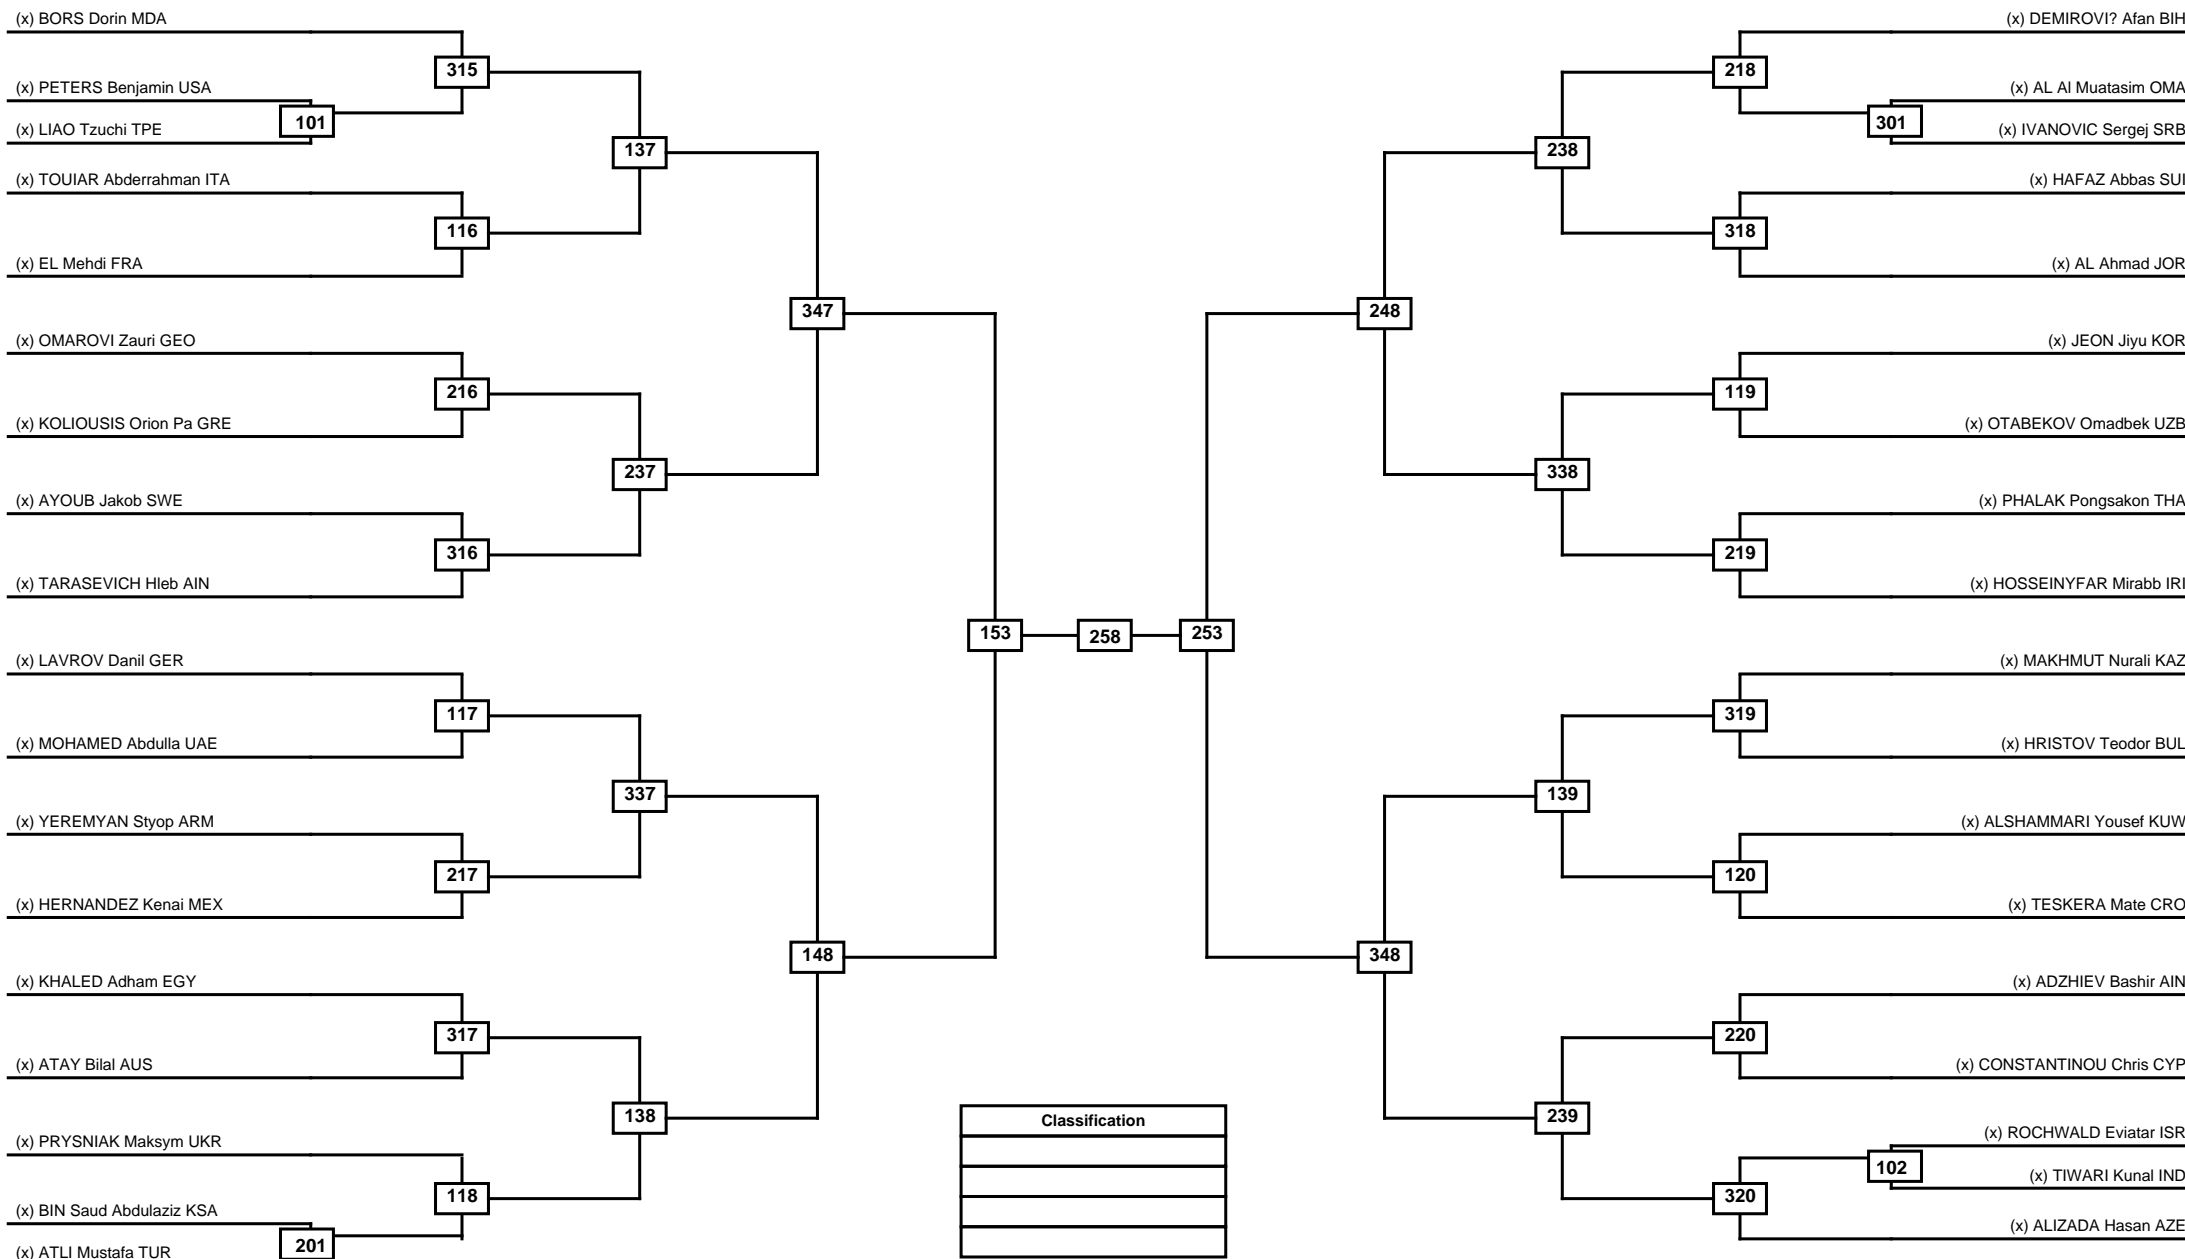

Round of 64 Round of 32 Round of 16 Quarterfinals Semifinals Final Semifinals Quarterfinals Round of 16 Round of 32 Round of 64

LEGEND RSC: Win by Referee stops contest PTG: Win by Point gap SUP: Win by Superiority DSQ: Win by Disqualification DQB: Win by Disqualification for Unsportsmanlike behavior DWR: Win by double Withdrawal R: Round
 (x)Seed PFT: Win by Final score GDP: Win by Golden points WDR: Win by Withdrawal PUN: Win by Punitive declaration DDB: Double disqualification for Unsportsmanlike behavior DDQ: Double Disqualification

Round of 32 Round of 16 Quarterfinals Semifinals Final Semifinals Quarterfinals Round of 16 Round of 32

| Classification |
|----------------|
| |
| |
| |
| |

LEGEND RSC: Win by Referee stops contest PTG: Win by Point gap SUP: Win by Superiority DSQ: Win by Disqualification DQB: Win by Disqualification for Unsportsmanlike behavior DWR: Win by double Withdrawal R: Round
(x)Seed PFT: Win by Final score GDP: Win by Golden points WDR: Win by Withdrawal PUN: Win by Punitive declaration DDB: Double disqualification for Unsportsmanlike behavior DDQ: Double Disqualification