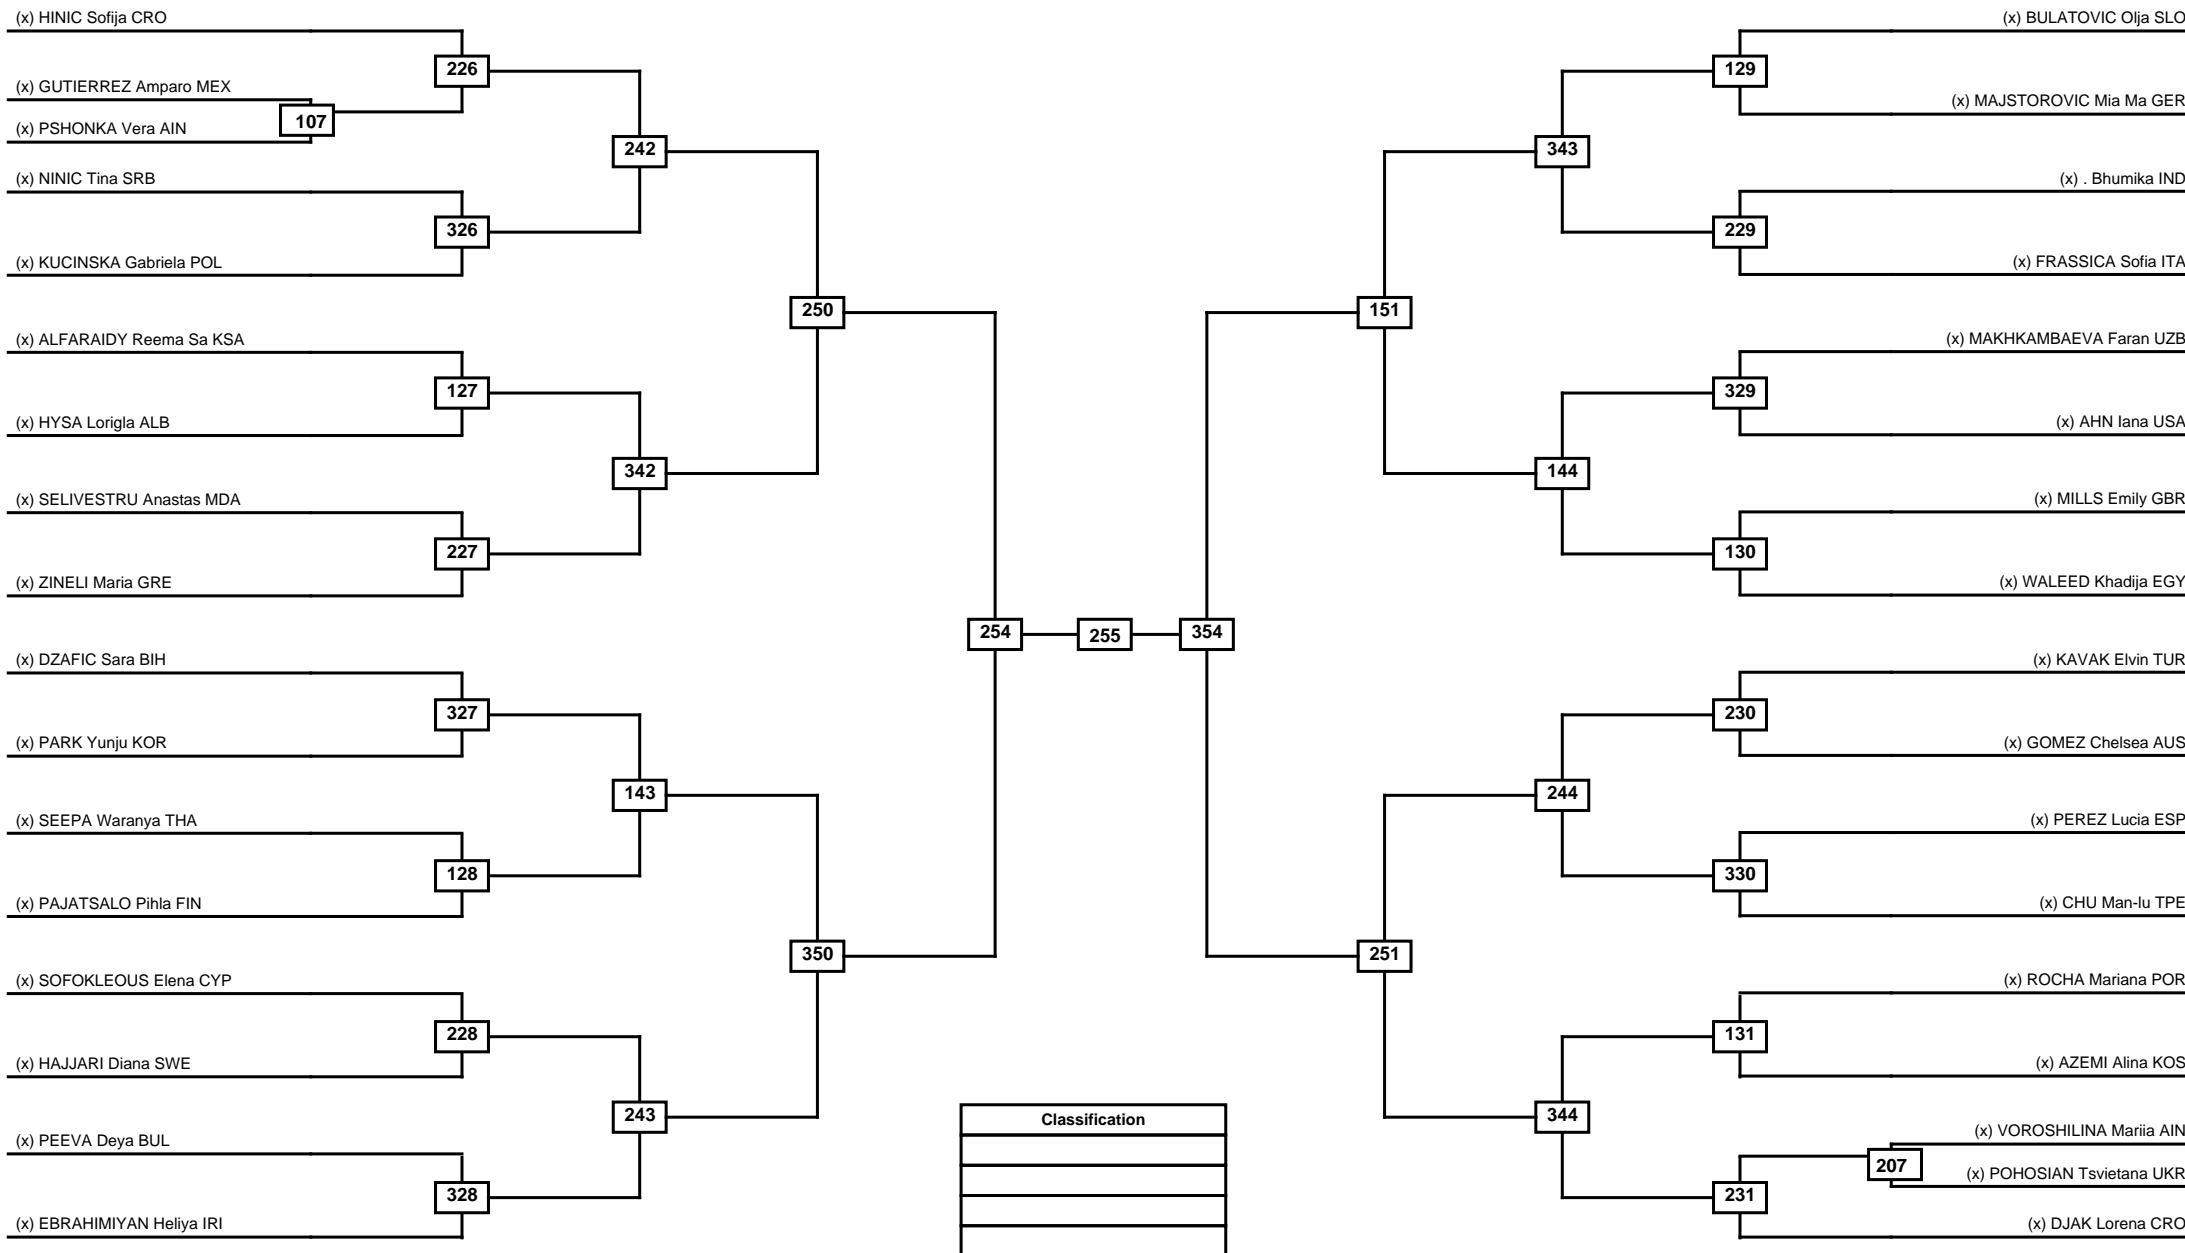

Round of 64   Round of 32   Round of 16   Quarterfinals   Semifinals   Final   Semifinals   Quarterfinals   Round of 16   Round of 32   Round of 64

LEGEND RSC: Win by Referee stops contest   PTG: Win by Point gap   SUP: Win by Superiority   DSQ: Win by Disqualification   DQB: Win by Disqualification for Unsportsmanlike behavior   DWR: Win by double Withdrawal   R: Round
(x)Seed   PFT: Win by Final score   GDP: Win by Golden points   WDR: Win by Withdrawal   PUN: Win by Punitive declaration   DDB: Double disqualification for Unsportsmanlike behavior   DDQ: Double Disqualification