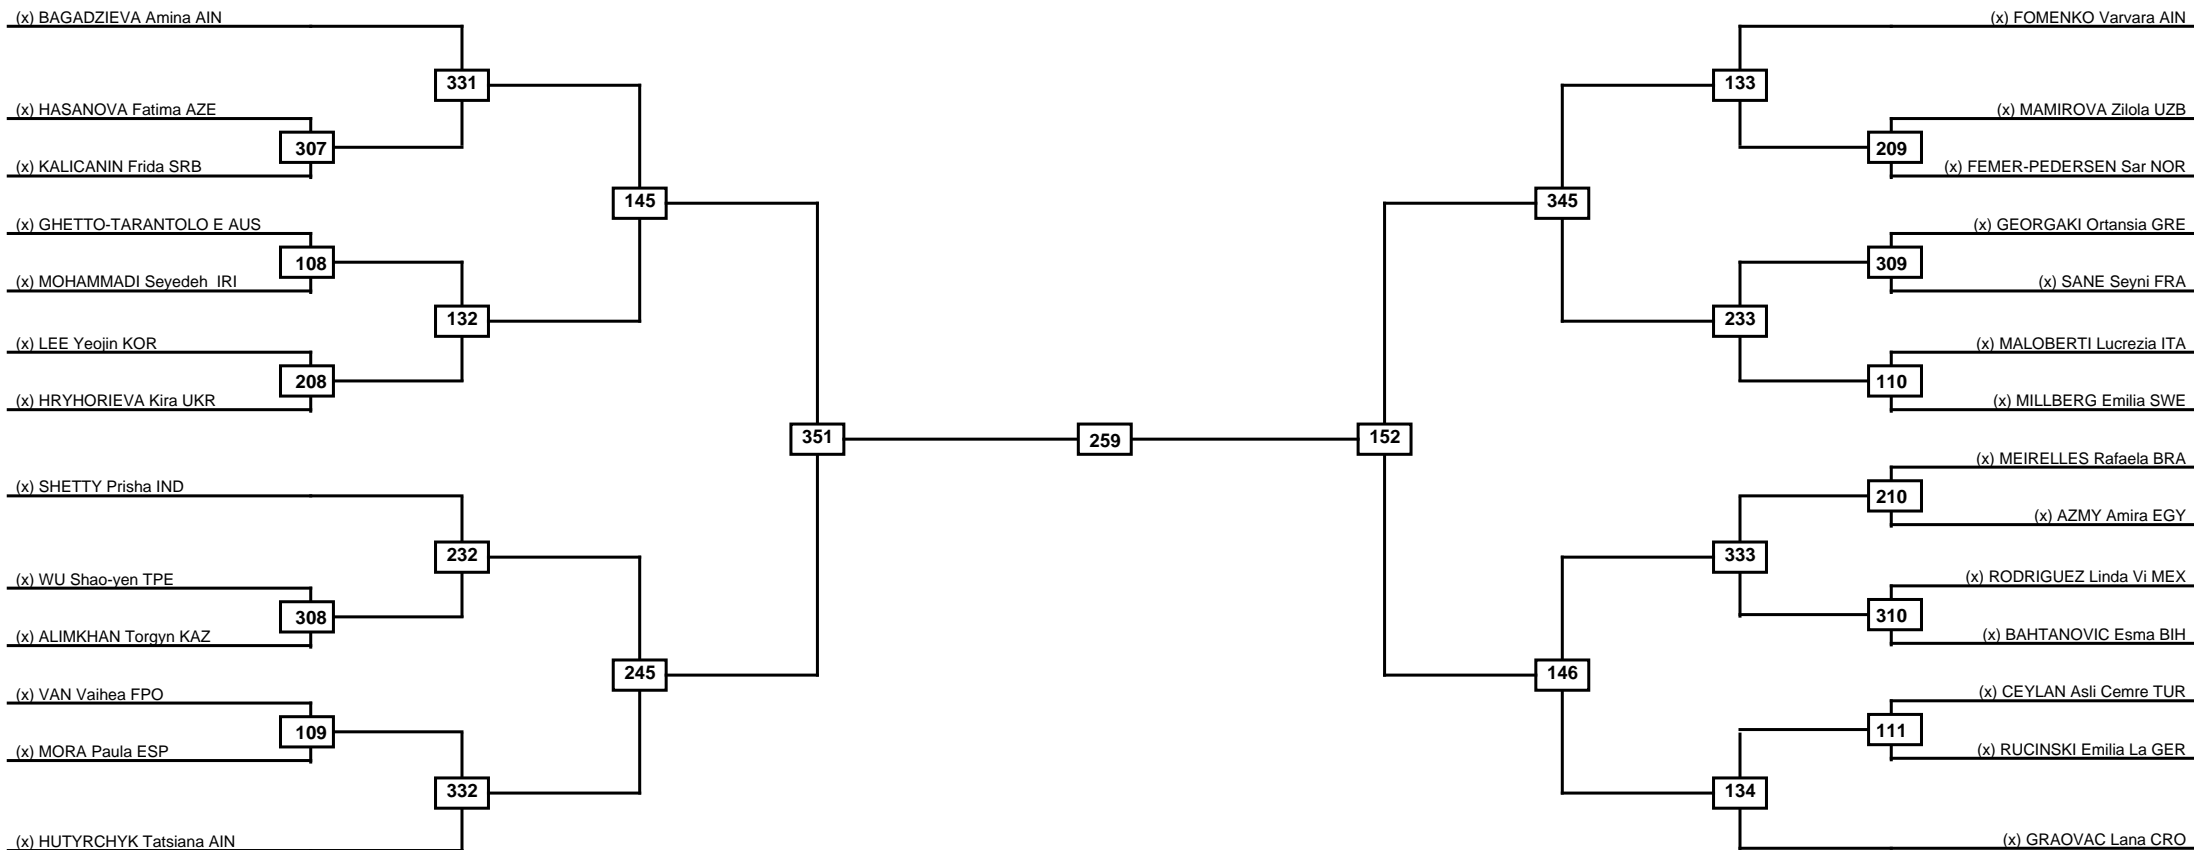

Round of 64 Round of 32 Round of 16 Quarterfinals Semifinals Final Semifinals Quarterfinals Round of 16 Round of 32 Round of 64

LEGEND RSC: Win by Referee stops contest PTG: Win by Point gap SUP: Win by Superiority DSQ: Win by Disqualification DQB: Win by Disqualification for Unsportsmanlike behavior DWR: Win by double Withdrawal R: Round
 (x)Seed PFT: Win by Final score GDP: Win by Golden points WDR: Win by Withdrawal PUN: Win by Punitive declaration DDB: Double disqualification for Unsportsmanlike behavior DDQ: Double Disqualification

Round of 32 Round of 16 Quarterfinals Semifinals Final Semifinals Quarterfinals Round of 16 Round of 32

| Classification |
|----------------|
| |
| |
| |
| |

LEGEND RSC: Win by Referee stops contest PTG: Win by Point gap SUP: Win by Superiority DSQ: Win by Disqualification DQB: Win by Disqualification for Unsportsmanlike behavior DWR: Win by double Withdrawal R: Round
(x)Seed PFT: Win by Final score GDP: Win by Golden points WDR: Win by Withdrawal PUN: Win by Punitive declaration DDB: Double disqualification for Unsportsmanlike behavior DDQ: Double Disqualification