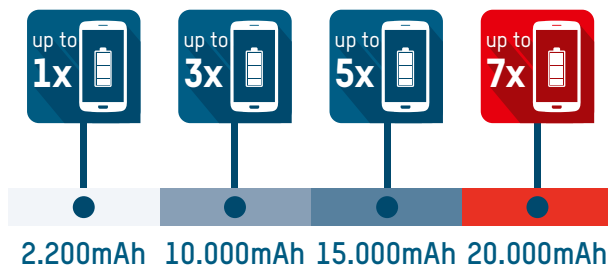

SMARTPHONE CHARGES*

*Basis of comparison: iPhone 7®

CHARGING SPEED

STANDARD FEATURES IN ALL POWERBANKS

MULTISAFE TECHNOLOGY

The safety technology protects you and your device. Overcharge protection, overcurrent protection, overtemperature protection, short-circuit protection.