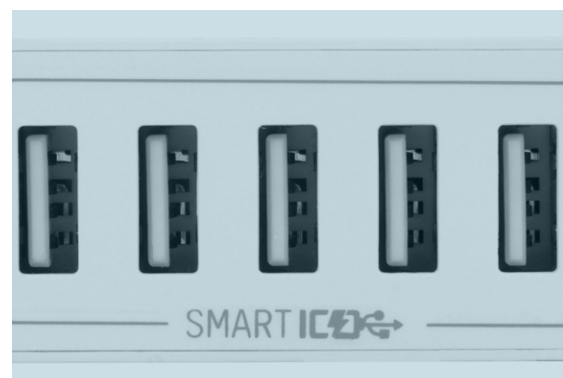

SIMULTANEOUS CHARGING

With our USB chargers you can charge multiple devices at the same time.

Automatically charges at the fastest possible charging speed.

Charges compatible devices to 80% in just 25 minutes