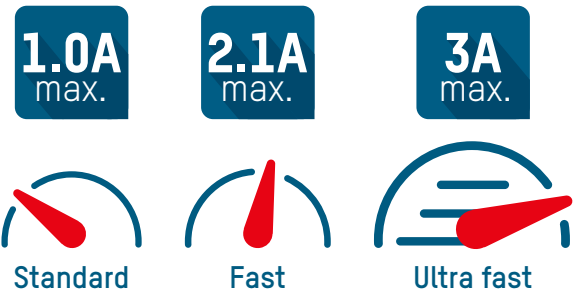

SMARTPHONE CHARGES*

*Basis of comparison: iPhone 7®

CHARGING SPEED

STANDARD FEATURES IN ALL POWERBANKS

MULTISAFE TECHNOLOGY

The safety technology protects you and your device. Overcharge protection, overcurrent protection, overtemperature protection, short-circuit protection.