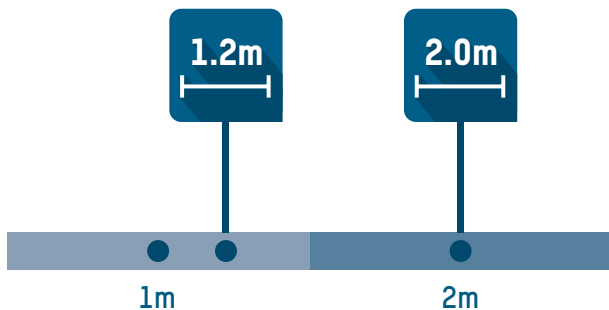

LIGHTNING, MICRO USB, USB TYPE-C

DATA & CHARGING CABLES

The practical ANSMANN data and charging cables are perfect for charging devices and synchronizing your data. The connectors are manufactured to the correct, relevant USB specification to ensure optimal connectivity. Data is transmitted interference free and the terminals are optimally made.

CABLE LENGTH

STANDARD FEATURES FOR ALL CHARGING CABLES

GUARANTEE

Great quality: should you have any questions or problems with the product, simply contact our customer service!

ALUMINIUM HOUSING

The housing is made of sturdy aluminium with a high quality strain relief.

HIGHLY FLEXIBLE CABLE

The highly flexible cables made of TPE plastic and the robust aluminium handles make the connectors extremely durable and long-lasting.

UNIVERSAL USAGE

Compatible with all popular devices which have a Micro-USB or Lightning port, such as smartphones, tablets or notebooks.

CHARGES EVERY DEVICE

With our cables any compatible device can be charged easily.

SYNCING EVERY DEVICE

With our cables, any compatible device can synchronize images and data.