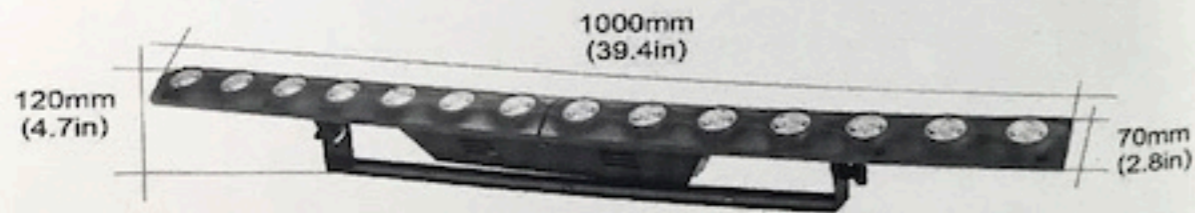

Specifications :

Power input:110~240V,50/60Hz

LEDs: 14pcs 3W Warm/Cold White LED, 56pcs SMD5050 RGB LED

DMX Channels: 6CH,8CH,12CH,60CH

Control mode: DMX512,Master/Slave ,Auto-run & Sound active

Front cover color: White and black

Size: 100x7x12cm

N.W: 2.86KG

G.W:3.86KG

Features:

- 1.Each LED Can control individual & created a wonderful of image & video effects
- 2.56pcs 5050SMD RGB 3in1 Backlight Effect
- 3.The angle of the base can be adjusted
- 4.Can be seamlessly spliced between the two fixtures