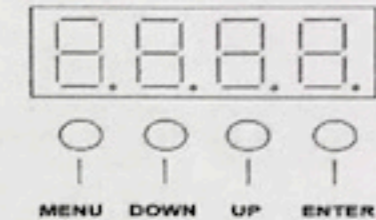

Specifications :

Power input:110~240V,50/60Hz

LEDs: 14pcs 3W Warm/Cold White LED, 56pcs SMD5050 RGB LED

DMX Channels: 6CH,8CH,12CH,60CH

Control mode: DMX512,Master/Slave ,Auto-run & Sound active

Front cover color: White and black

Size: 100x7x12cm

N.W: 2.86KG

G.W:3.86KG

Features:

- 1.Each LED Can control individual & created a wonderful of image & video effects
- 2.56pcs 5050SMD RGB 3in1 Backlight Effect
- 3.The angle of the base can be adjusted
- 4.Can be seamlessly spliced between the two fixtures

Display:

MENU	To select the programming functions
DOWN	To go backward in the selected functions
UP	To go forward in the selected functions
ENTER	To confirm the selected functions

Main Function:

To select any of the given functions, press the MENU button up to when the Require done is showing on the display. Select the function by ENTER button and the display will blink. Use DOWN and UP button to change the mode. Once the required mode has been selected, press the ENTER button to setup, to go back to the functions without any change press the MENU button again. Hold and press the MENU button about one second or wait for one minute to exit the menu mode.