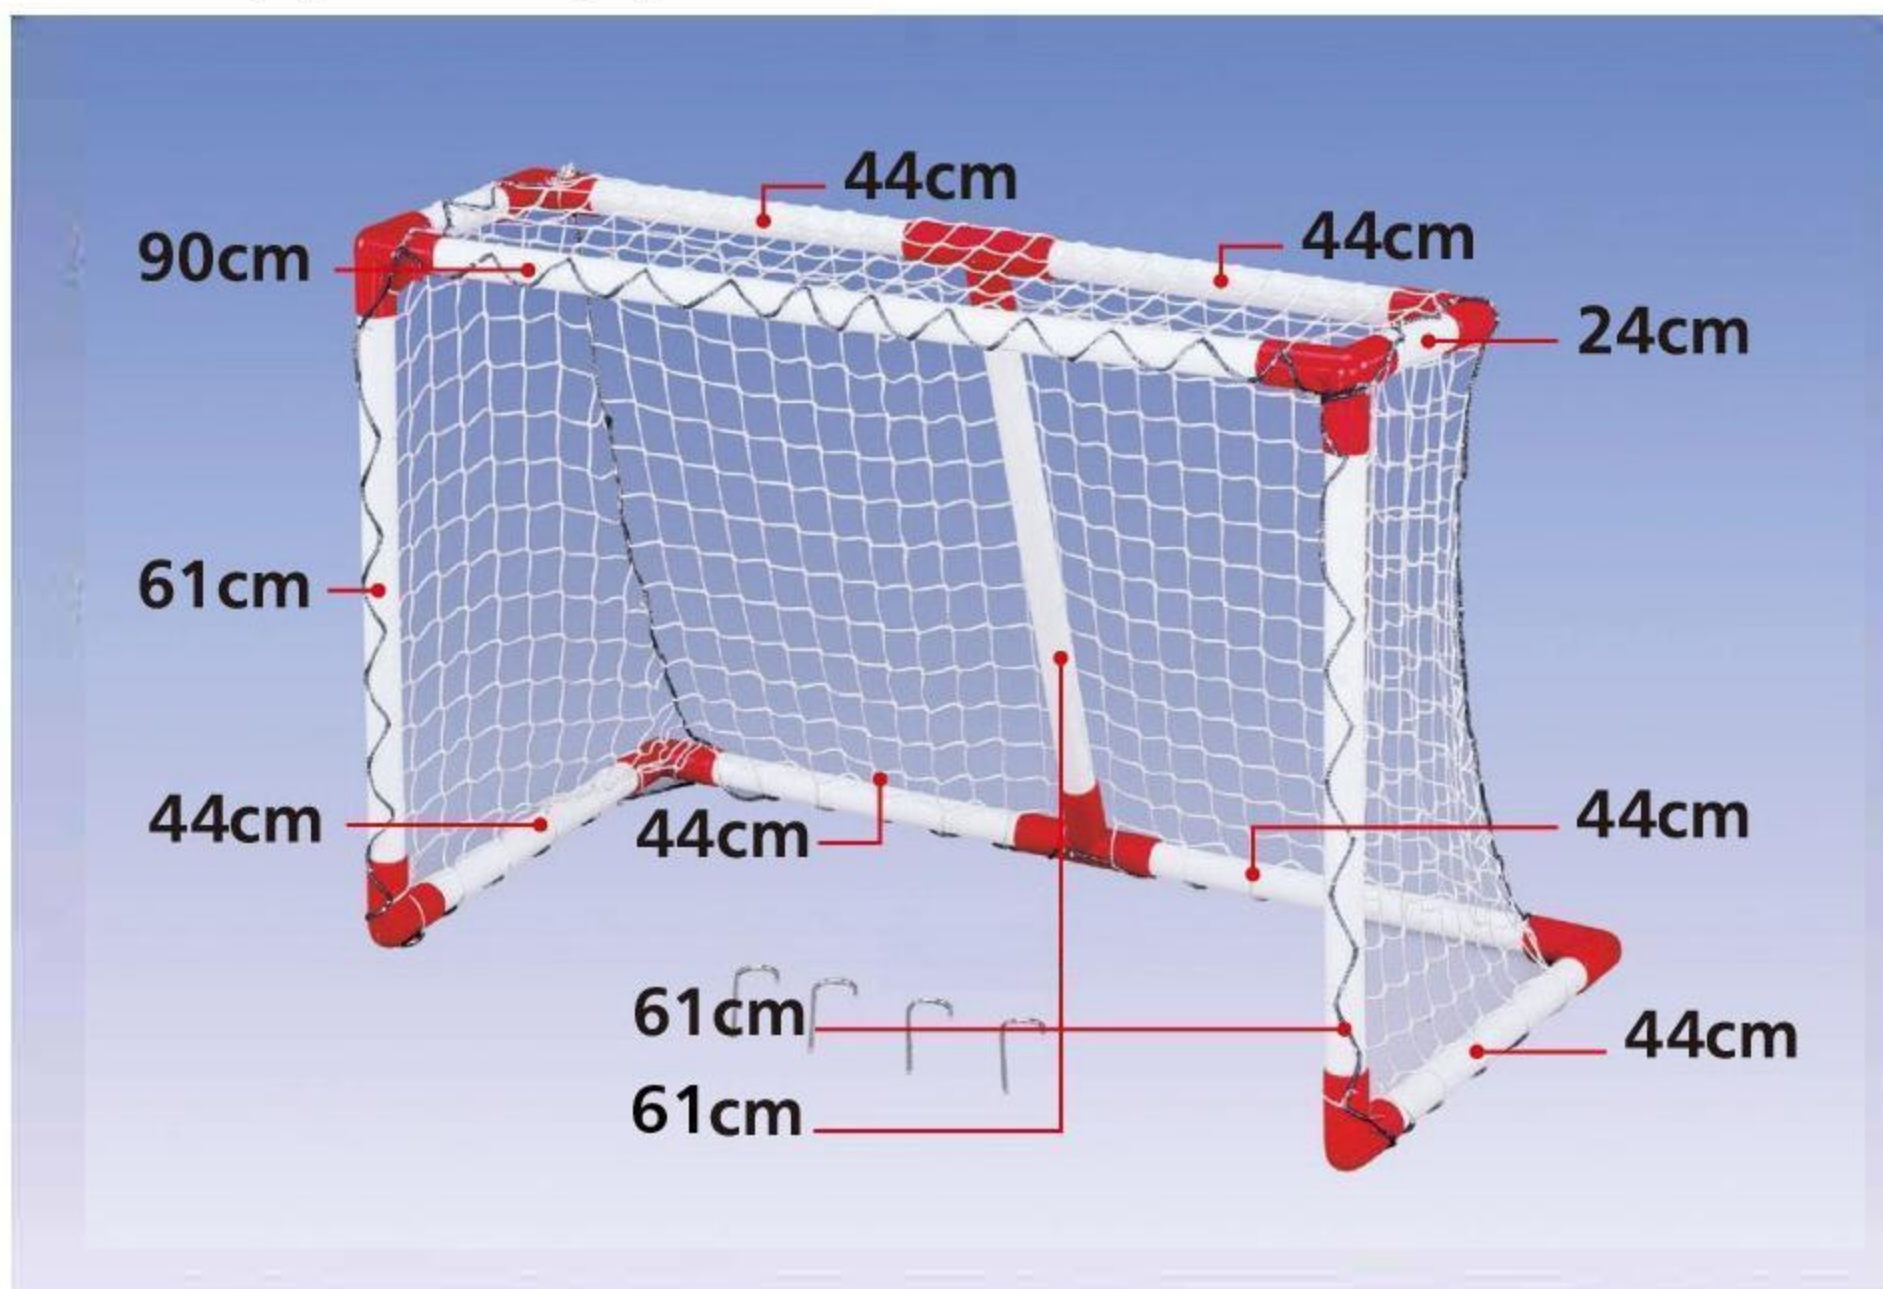

JUNIOR HOCKEY SET

COMPONENT CHECKLIST AND ASSEMBLY INSTRUCTIONS

COMP No.	Q'TY	COMP No.	Q'TY
  	2 + 2 + 6 PCS	POLE: 31.5mm, L 90cm	1 PCS
HOCKEY BALL	2 PCS	POLE: 31.5mm, L 61cm	3 PCS
NET	1 PCS	POLE: 31.5mm, L 44cm	6 PCS
	4 PCS	POLE: 31.5mm, L 24cm	2 PCS
HOCKEY STICKS	2 PCS		

HOCKEY GOAL SIZE:

(L) 91 cm x (H) 67 cm x (W) 49cm

**TO BE ASSEMBLED AND
DISASSEMBLED BY AN ADULT.**

WARNING:
CHOKING HAZARD - Small parts.
Not for children under 3 years.