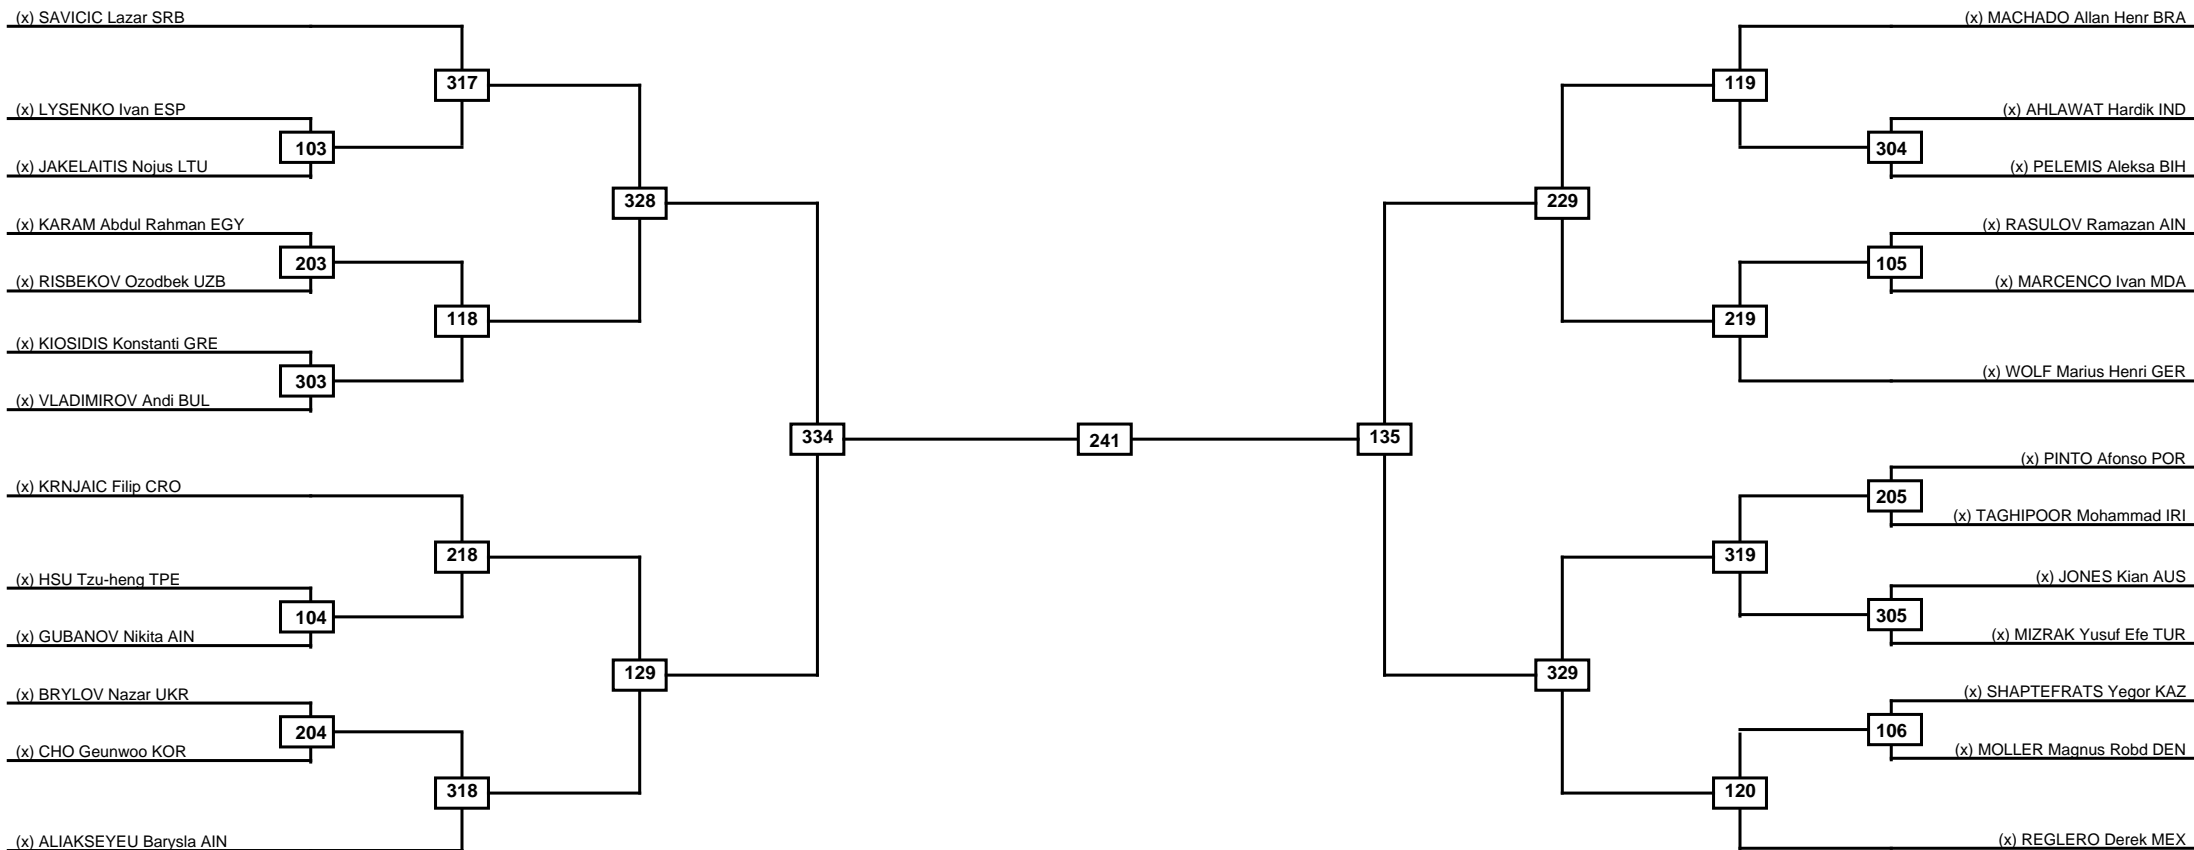

Round of 32 Round of 16 Quarterfinals Semifinals Final Semifinals Quarterfinals Round of 16 Round of 32

Classification

LEGEND RSC: Win by Referee stops contest PTG: Win by Point gap SUP: Win by Superiority DSQ: Win by Disqualification DQB: Win by Disqualification for Unsportsmanlike behavior DWR: Win by double Withdrawal R: Round
 (x)Seed PFT: Win by Final score GDP: Win by Golden points WDR: Win by Withdrawal PUN: Win by Punitive declaration DDB: Double disqualification for Unsportsmanlike behavior DDQ: Double Disqualification

Round of 64 Round of 32 Round of 16 Quarterfinals Semifinals Final Semifinals Quarterfinals Round of 16 Round of 32 Round of 64

LEGEND RSC: Win by Referee stops contest PTG: Win by Point gap SUP: Win by Superiority DSQ: Win by Disqualification DQB: Win by Disqualification for Unsportsmanlike behavior DWR: Win by double Withdrawal R: Round
 (x)Seed PFT: Win by Final score GDP: Win by Golden points WDR: Win by Withdrawal PUN: Win by Punitive declaration DDB: Double disqualification for Unsportsmanlike behavior DDQ: Double Disqualification