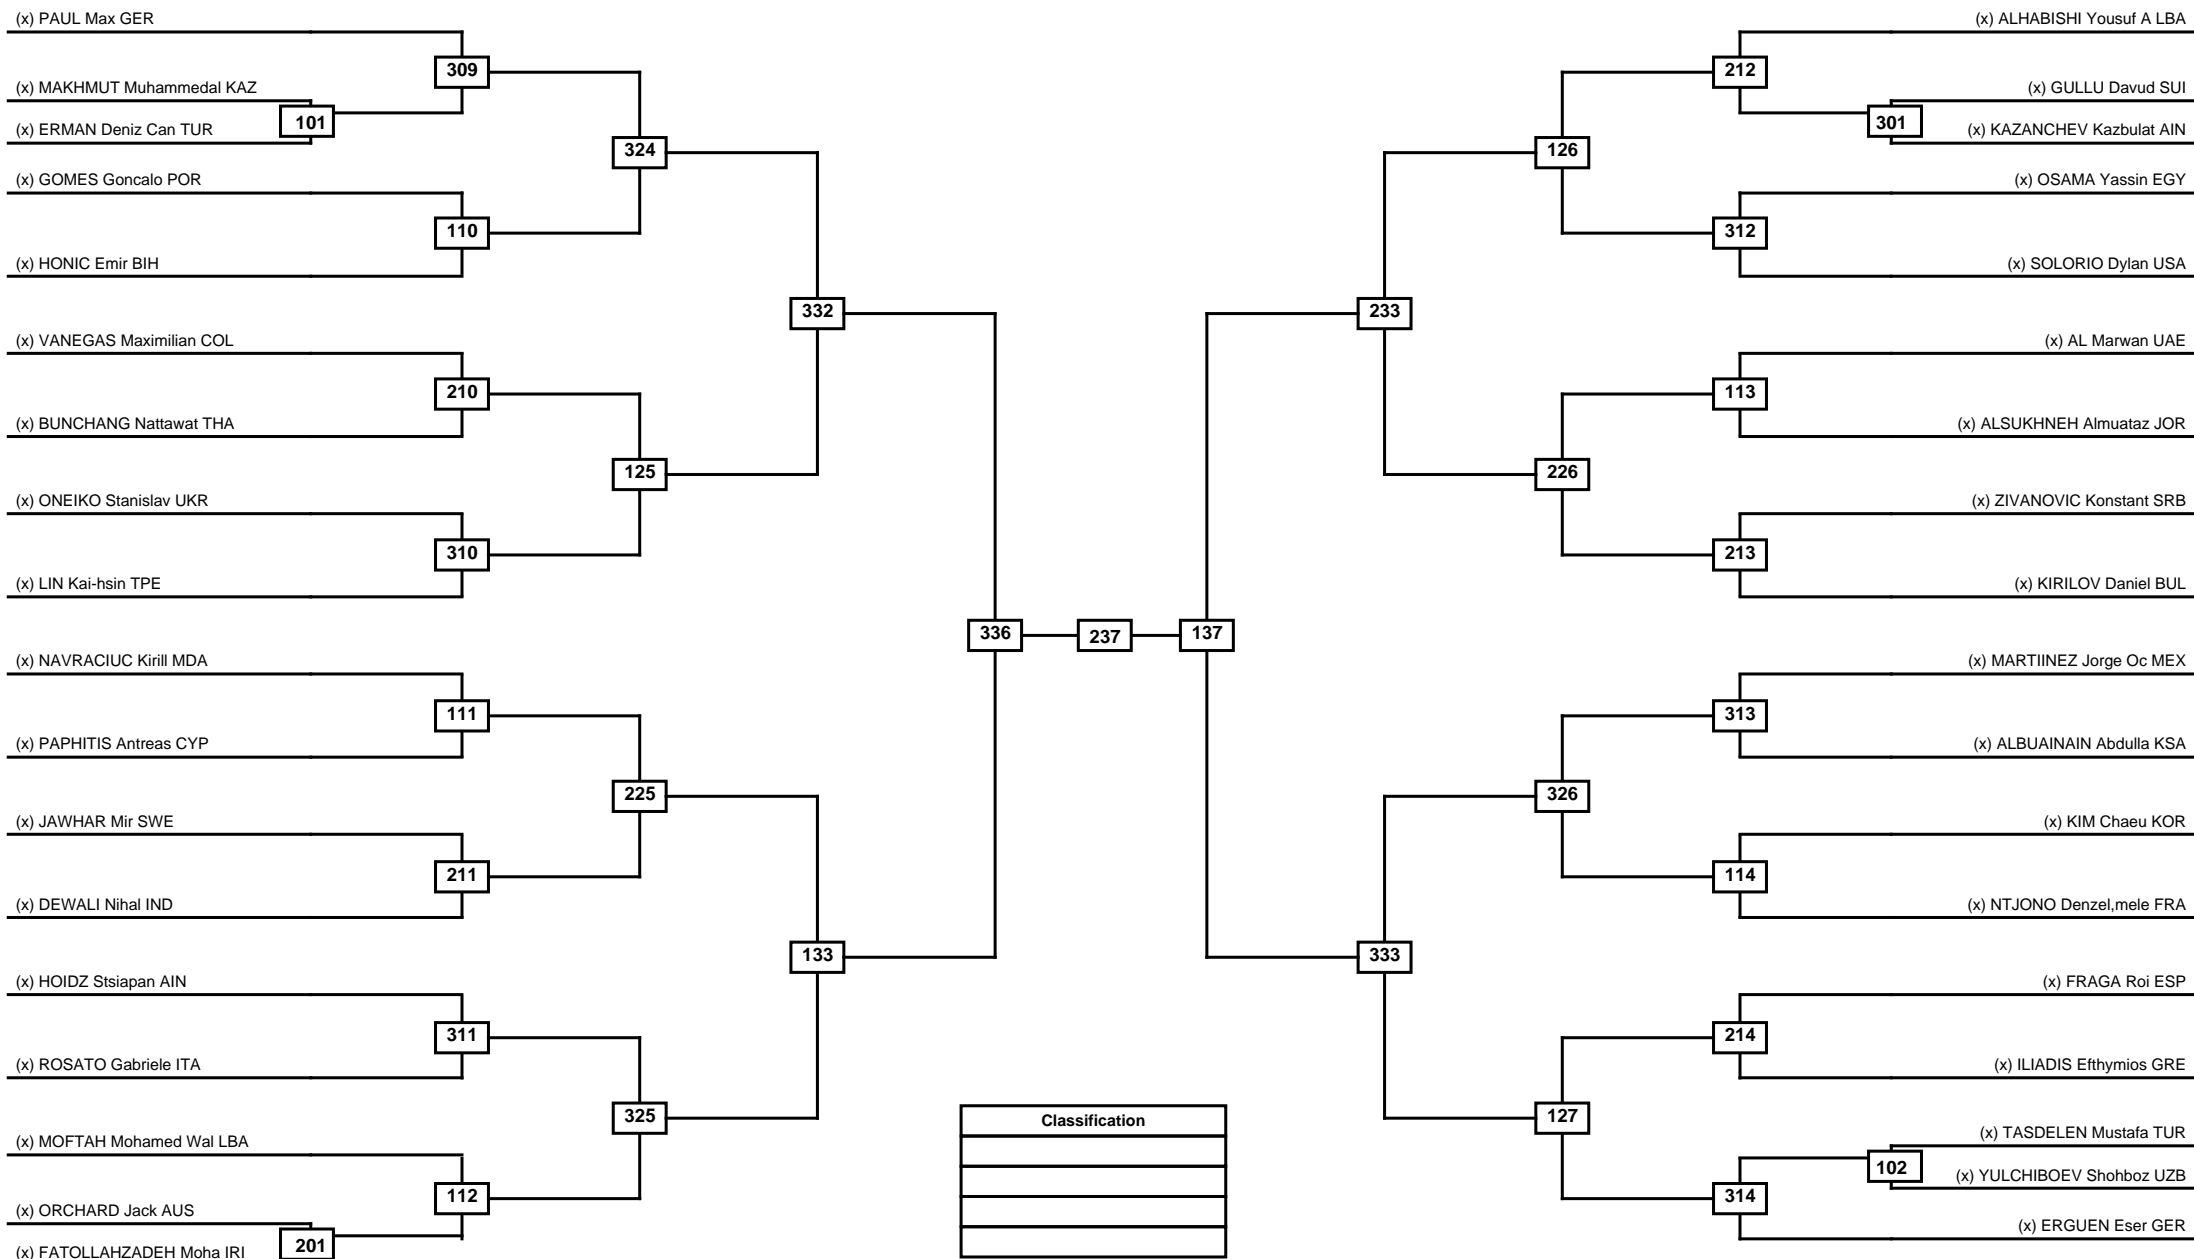

Round of 32 Round of 16 Quarterfinals Semifinals Final Semifinals Quarterfinals Round of 16 Round of 32

Classification

LEGEND RSC: Win by Referee stops contest PTG: Win by Point gap SUP: Win by Superiority DSQ: Win by Disqualification DQB: Win by Disqualification for Unsportsmanlike behavior DWR: Win by double Withdrawal R: Round
 (x)Seed PFT: Win by Final score GDP: Win by Golden points WDR: Win by Withdrawal PUN: Win by Punitive declaration DDB: Double disqualification for Unsportsmanlike behavior DDQ: Double Disqualification

Round of 64 Round of 32 Round of 16 Quarterfinals Semifinals Final Semifinals Quarterfinals Round of 16 Round of 32 Round of 64

LEGEND RSC: Win by Referee stops contest PTG: Win by Point gap SUP: Win by Superiority DSQ: Win by Disqualification DQB: Win by Disqualification for Unsportsmanlike behavior DWR: Win by double Withdrawal R: Round
 (x)Seed PFT: Win by Final score GDP: Win by Golden points WDR: Win by Withdrawal PUN: Win by Punitive declaration DDB: Double disqualification for Unsportsmanlike behavior DDQ: Double Disqualification