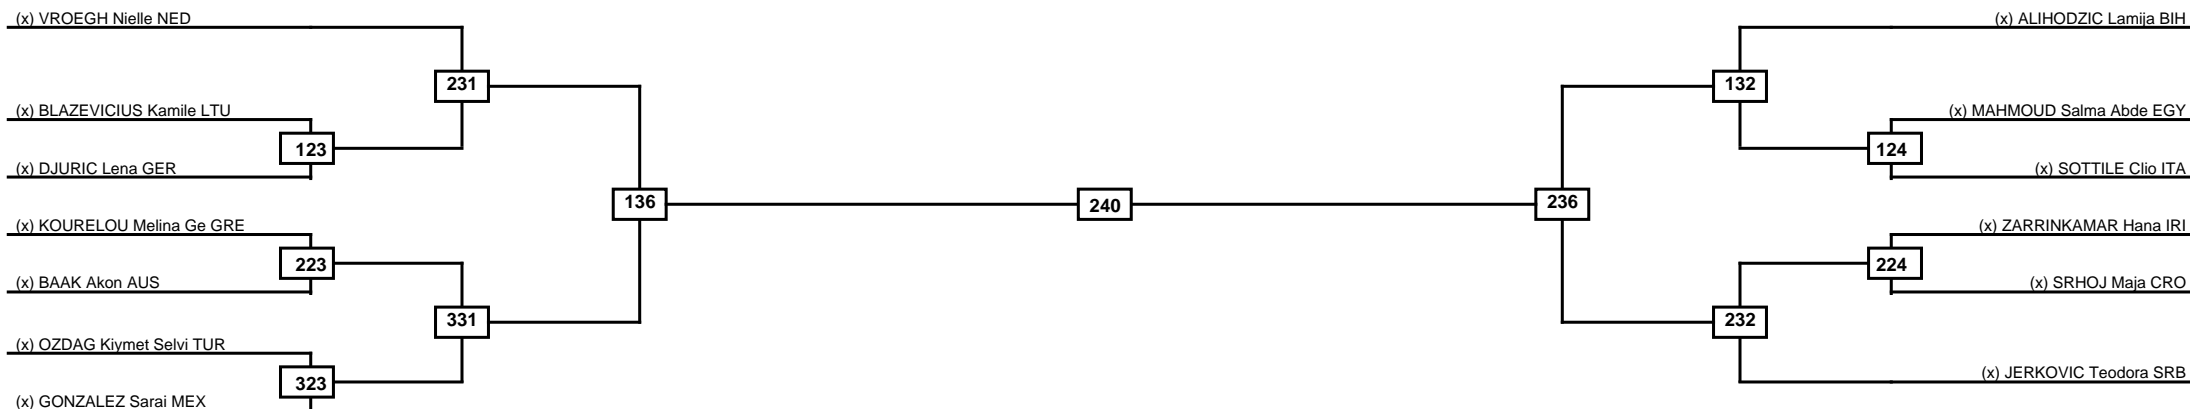

Round of 16	Quarterfinals	Semifinals	Final	Semifinals	Quarterfinals	Round of 16

Classification

LEGEND	RSC: Win by Referee stops contest	PTG: Win by Point gap	SUP: Win by Superiority	DSQ: Win by Disqualification	DQB: Win by Disqualification for Unsportsmanlike behavior	DWR: Win by double Withdrawal	R: Round
(x)Seed	PFT: Win by Final score	GDP: Win by Golden points	WDR: Win by Withdrawal	PUN: Win by Punitive declaration	DDB: Double disqualification for Unsportsmanlike behavior	DDQ: Double Disqualification