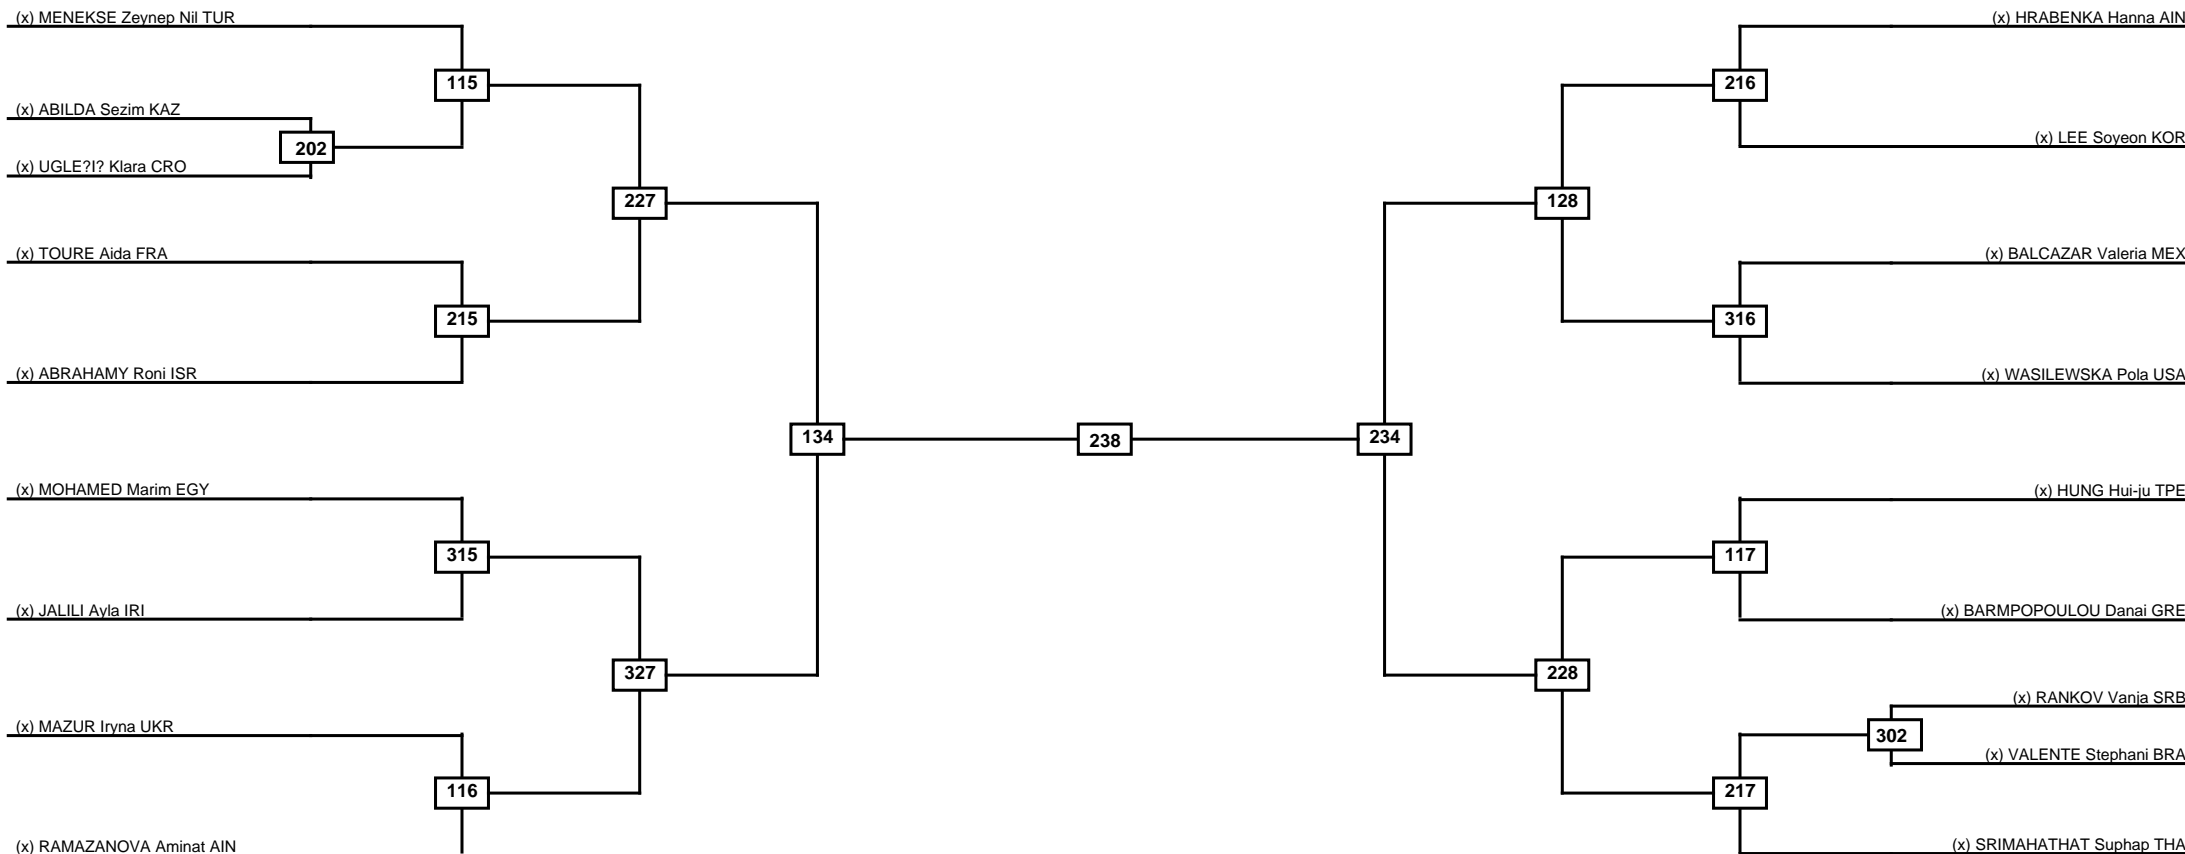

Round of 64 Round of 32 Round of 16 Quarterfinals Semifinals Final Semifinals Quarterfinals Round of 16 Round of 32 Round of 64

LEGEND RSC: Win by Referee stops contest PTG: Win by Point gap SUP: Win by Superiority DSQ: Win by Disqualification DQB: Win by Disqualification for Unsportsmanlike behavior DWR: Win by double Withdrawal R: Round
 (x)Seed PFT: Win by Final score GDP: Win by Golden points WDR: Win by Withdrawal PUN: Win by Punitive declaration DDB: Double disqualification for Unsportsmanlike behavior DDQ: Double Disqualification

Round of 16	Quarterfinals	Semifinals	Final	Semifinals	Quarterfinals	Round of 16
-------------	---------------	------------	-------	------------	---------------	-------------

Classification

LEGEND	RSC: Win by Referee stops contest	PTG: Win by Point gap	SUP: Win by Superiority	DSQ: Win by Disqualification	DQB: Win by Disqualification for Unsportsmanlike behavior	DWR: Win by double Withdrawal	R: Round
(x)Seed	PFT: Win by Final score	GDP: Win by Golden points	WDR: Win by Withdrawal	PUN: Win by Punitive declaration	DDB: Double disqualification for Unsportsmanlike behavior	DDQ: Double Disqualification	

Round of 32 Round of 16 Quarterfinals Semifinals Final Semifinals Quarterfinals Round of 16 Round of 32

Classification

LEGEND RSC: Win by Referee stops contest PTG: Win by Point gap SUP: Win by Superiority DSQ: Win by Disqualification DQB: Win by Disqualification for Unsportsmanlike behavior DWR: Win by double Withdrawal R: Round
(x)Seed PFT: Win by Final score GDP: Win by Golden points WDR: Win by Withdrawal PUN: Win by Punitive declaration DDB: Double disqualification for Unsportsmanlike behavior DDQ: Double Disqualification