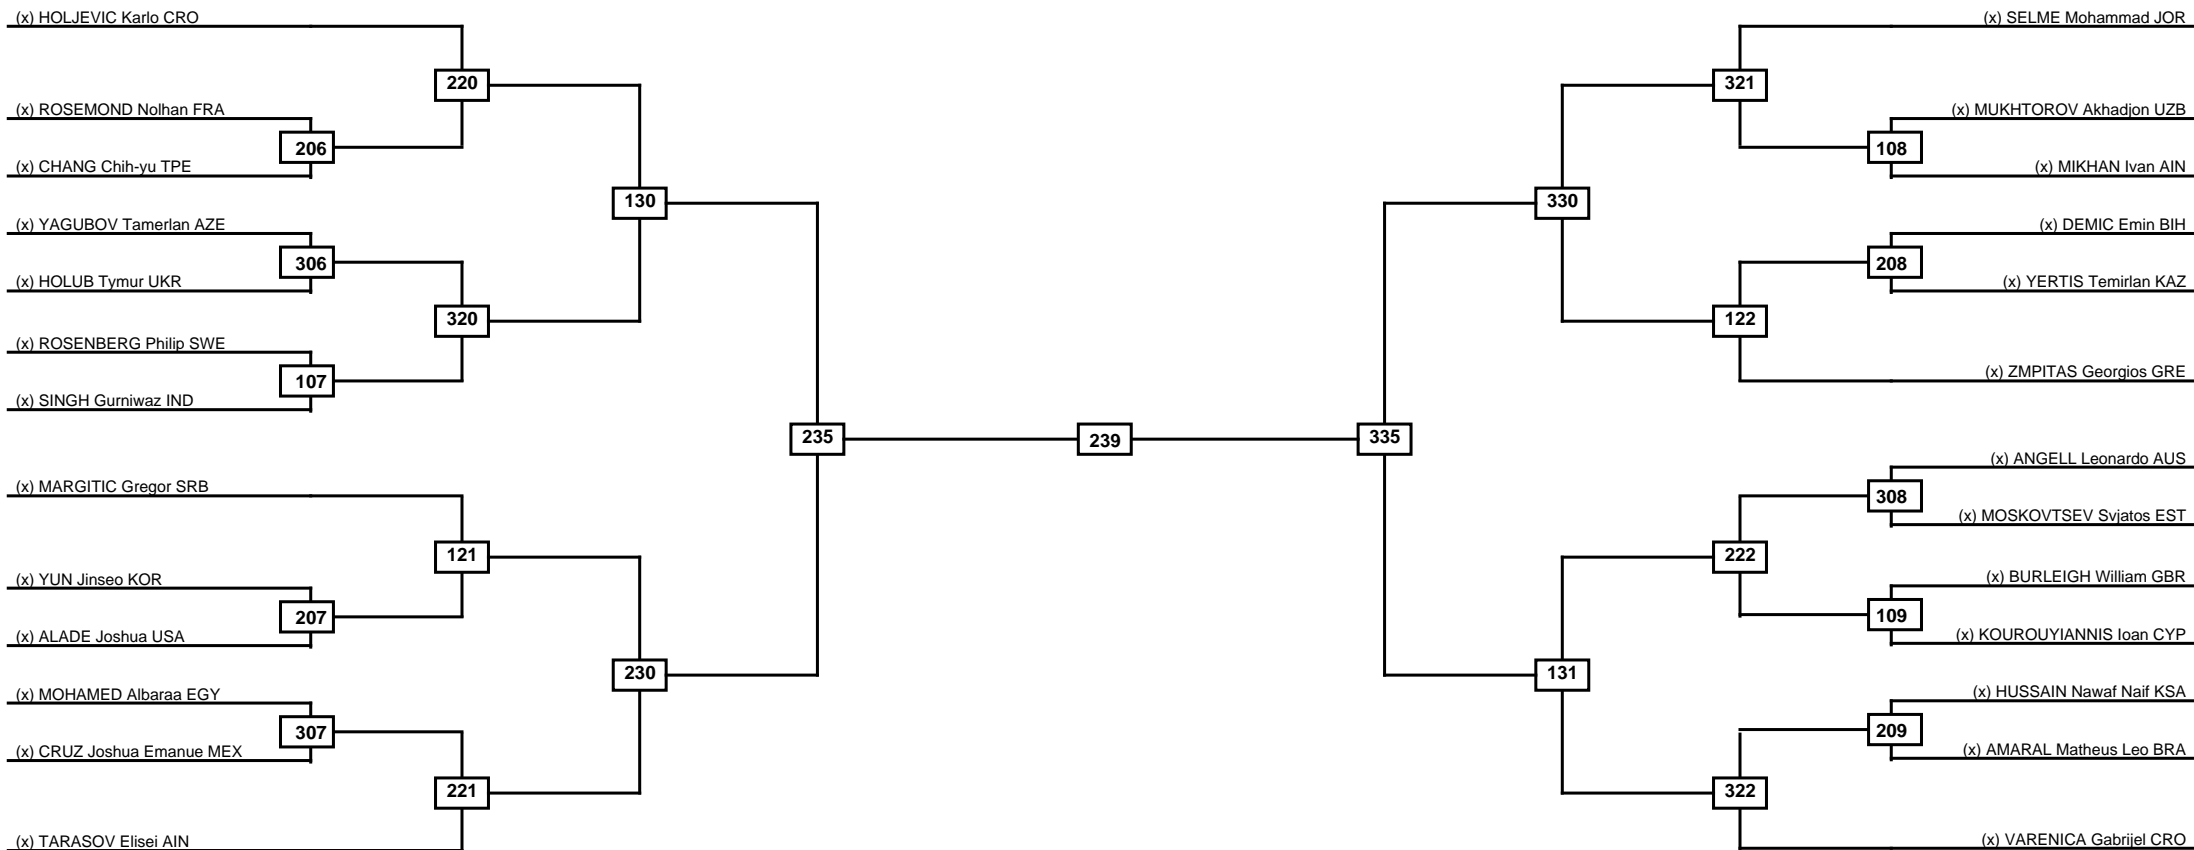

Round of 32 Round of 16 Quarterfinals Semifinals Final Semifinals Quarterfinals Round of 16 Round of 32

Classification

LEGEND RSC: Win by Referee stops contest PTG: Win by Point gap SUP: Win by Superiority DSQ: Win by Disqualification DQB: Win by Disqualification for Unsportsmanlike behavior DWR: Win by double Withdrawal R: Round
 (x)Seed PFT: Win by Final score GDP: Win by Golden points WDR: Win by Withdrawal PUN: Win by Punitive declaration DDB: Double disqualification for Unsportsmanlike behavior DDQ: Double Disqualification

Round of 64 Round of 32 Round of 16 Quarterfinals Semifinals Final Semifinals Quarterfinals Round of 16 Round of 32 Round of 64

LEGEND RSC: Win by Referee stops contest PTG: Win by Point gap SUP: Win by Superiority DSQ: Win by Disqualification DQB: Win by Disqualification for Unsportsmanlike behavior DWR: Win by double Withdrawal R: Round
 (x)Seed PFT: Win by Final score GDP: Win by Golden points WDR: Win by Withdrawal PUN: Win by Punitive declaration DDB: Double disqualification for Unsportsmanlike behavior DDQ: Double Disqualification