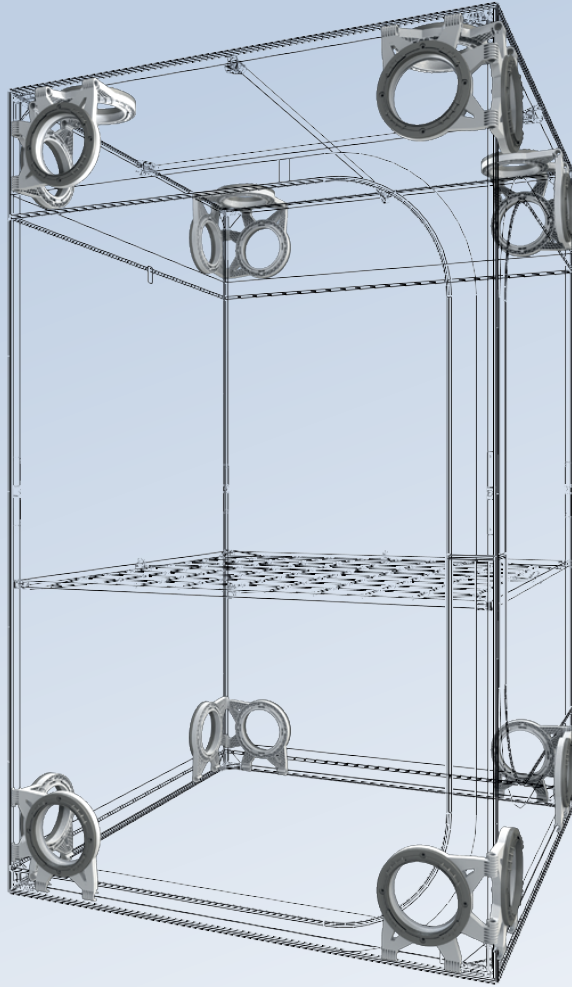

SECRET JARDIN

ASSEMBLY INSTRUCTIONS

DARK STREET

**VIDEO ASSEMBLY
DARKSTREET**

DUCTING FLANGE Ø16

Ducting Flange

Cutting Tool

Light Baffle

Connectors

100 - 125 - 150 mm
4" - 5" - 6"

CABLE FLANGE Ø7

Cable Flange

Cutting Tool

GENERAL

Space Booster

WaterTray

WebIT

PocketIT

Pair HookIT

CableIT

StrapIT

4x T16-100

18x T16-60

4x T16-Link

8x C16-Y

4x C16-H

4x C16-SB

22x T16-90

8x C16-Y

4x C16-H

4x T16-Link

4x C16-SB