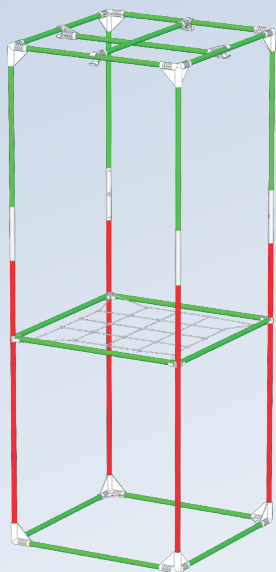

4x T16-100

18x T16-60

4x T16-Link

8x C16-Y

4x C16-H

4x C16-SB