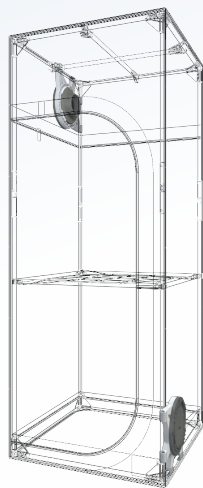

SECRET JARDIN

ASSEMBLY INSTRUCTIONS

DARK STREET

**VIDEO ASSEMBLY
DARKSTREET**

DUCTING FLANGE Ø16

Ducting Flange

Cutting Tool

Light Baffle

Connectors

100 - 125 - 150 mm
4" - 5" - 6"

CABLE FLANGE Ø7

Cable Flange

Cutting Tool

GENERAL

Space Booster

WaterTray

WebIT

PocketIT

Pair HookIT

CableIT

StrapIT

4x T16-100

18x T16-60

4x T16-Link

8x C16-Y

4x C16-H

4x C16-SB

22x T16-90

8x C16-Y

4x C16-H

4x T16-Link

4x C16-SB