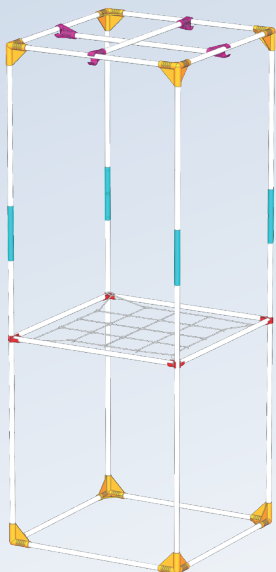

4x T16-100

18x T16-60

4x T16-Link

8x C16-Y

4x C16-H

4x C16-SB