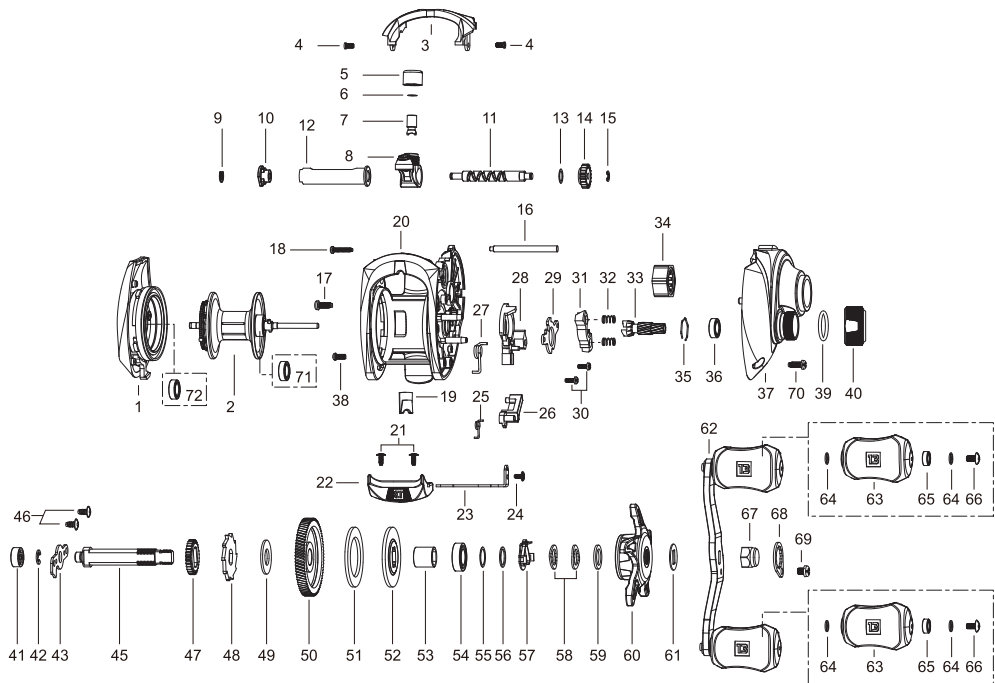

Key No.	Part No.	Part Name
1	6KZ65207	PALM SIDE COVER UNIT
2	5K349704	COMPLETE SPOOL ASSEMBLY(INCLUDES HS BEARING)
3	5K379306	FRONT SUPPORT OC-LH
4	5K047701	SCREW
5	6K704403	LINE GUIDE CAP
6	6K148801	WASHER
7	6K256501	LEVEL WIND PIN
8	5K250602	LEVEL WIND ASSEMBLY
9	6B339801	RETAINER
10	6K456801	BUSH
11	5K095601	WORM SHAFT
12	6K456403	PIPE
13	6E096503	WASHER
14	6K469301	WORM PINION
15	6B339801	RETAINER
16	6K930403	PILLAR
17	6K062706	TAP SCREW
18	6K053408	TAP SCREW
19	5K348201	HOOK KEEPER
20	5K379003	OC-LH FRAME
21	5K963104	TAP SCREW
22	5K348401	THUMB BAR
23	5K331201	CLUTCH LINK
24	5K047001	TAP SCREW
25	5K133301	SPRING
26	5K312301	KICK LEVER
27	5K138401	SPRING
28	5K312401	CLUTCH CAM
29	5K251502	CAM PLATE
30	6K961801	SCREW
31	5K133401	CLUTCH
32	6K942501	COIL SPRING
33	5K243802	PINION
34	5K242801	DEAD STOP A/R CLUTCH
35	6K170701	RING
36	6K304002	SS BALL BEARING
37	5K379418	GEAR SIDE COVER
38	6K961802	SCREW
39	6K904901	O-RING

ORIGIN C 6.6:1 LH

33	5K131002	PINION
37	5K379419	GEAR SIDE COVER
50	5K131304	DRIVE GEAR

Key No.	Part No.	Part Name
1	6KZ64409	PALM SIDE COVER UNIT
2	5K349703	COMPLETE SPOOL ASSEMBLY(INCLUDES HS BEARING)
3	5K348508	FRONT SUPPORT OC-RH
4	5K047701	SCREW
5	6K704403	LINE GUIDE CAP
6	6K148801	WASHER
7	6K256501	LEVEL WIND PIN
8	5K250602	LEVEL WIND ASSEMBLY
9	6B339801	RETAINER
10	6K456801	BUSH
11	5K095601	WORM SHAFT
12	6K456403	PIPE
13	6E096503	WASHER
14	6K469301	WORM PINION
15	6B339801	RETAINER
16	6K930403	PILLAR
17	6K062706	TAP SCREW
18	6K053408	TAP SCREW
19	5K348201	HOOK KEEPER
20	5K348003	OC-RH FRAME
21	6K963104	TAP SCREW
22	5K348401	THUMB BAR
23	5K320501	CLUTCH LINK
24	5K047001	TAP SCREW
25	5K086701	SPRING
26	5K250501	KICK LEVER
27	5K093401	SPRING
28	5K251301	CLUTCH CAM
29	5K251502	CAM PLATE
30	6K961801	SCREW
31	5K093701	CLUTCH
32	6K942501	COIL SPRING
33	5K243801	PINION
34	5K242801	DEAD STOP A/R CLUTCH
35	6K170701	RING
36	6K304002	SS BALL BEARING
37	5K348619	GEAR SIDE COVER
38	6K961802	SCREW
39	6K904901	O-RING