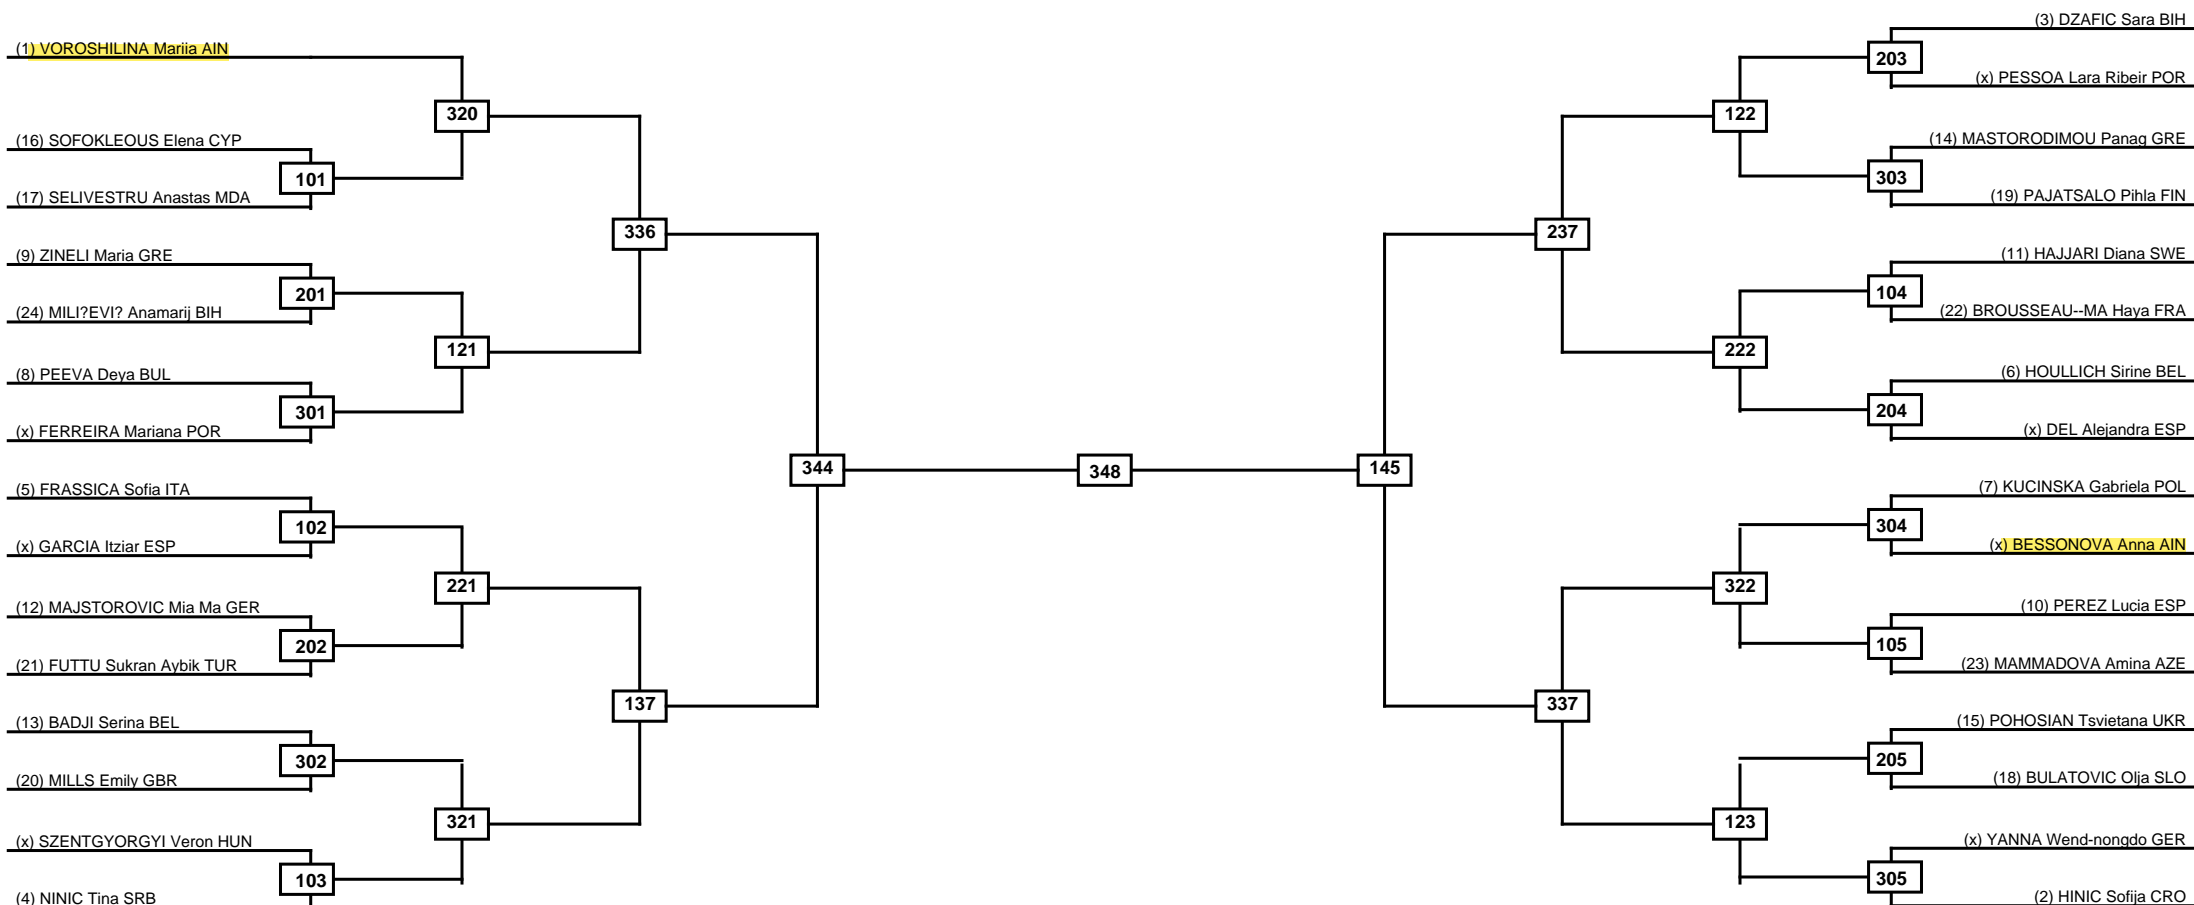

Round of 32   Round of 16   Quarterfinals   Semifinals   Final   Semifinals   Quarterfinals   Round of 16   Round of 32

Classification

LEGEND RSC: Win by Referee stops contest   PTG: Win by Point gap   SUP: Win by Superiority   DSQ: Win by Disqualification   DQB: Win by Disqualification for Unsportsmanlike behavior   DWR: Win by double Withdrawal   R: Round
(x)Seed   PFT: Win by Final score   GDP: Win by Golden points   WDR: Win by Withdrawal   PUN: Win by Punitive declaration   DDB: Double disqualification for Unsportsmanlike behavior   DDQ: Double Disqualification