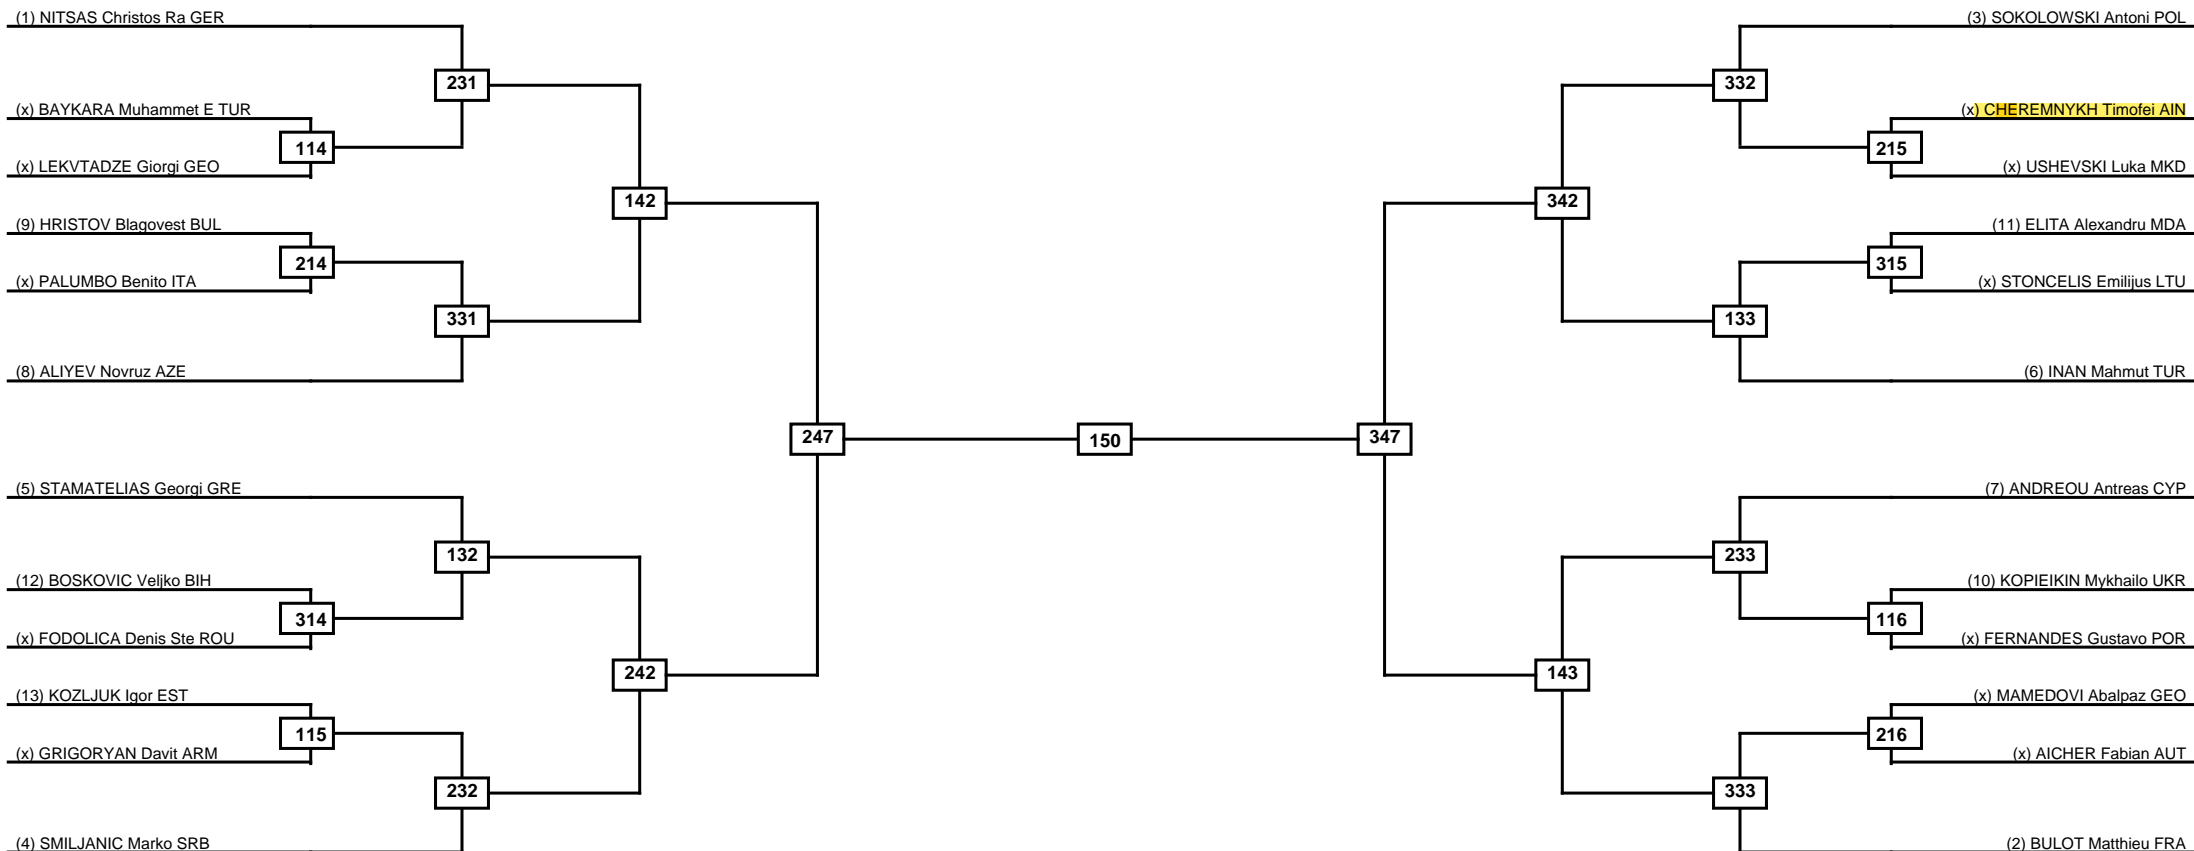

Round of 32 Round of 16 Quarterfinals Semifinals Final Semifinals Quarterfinals Round of 16 Round of 32

Classification

LEGEND RSC: Win by Referee stops contest PTG: Win by Point gap SUP: Win by Superiority DSQ: Win by Disqualification DQB: Win by Disqualification for Unsportsmanlike behavior DWR: Win by double Withdrawal R: Round
(x)Seed PFT: Win by Final score GDP: Win by Golden points WDR: Win by Withdrawal PUN: Win by Punitive declaration DDB: Double disqualification for Unsportsmanlike behavior DDQ: Double Disqualification