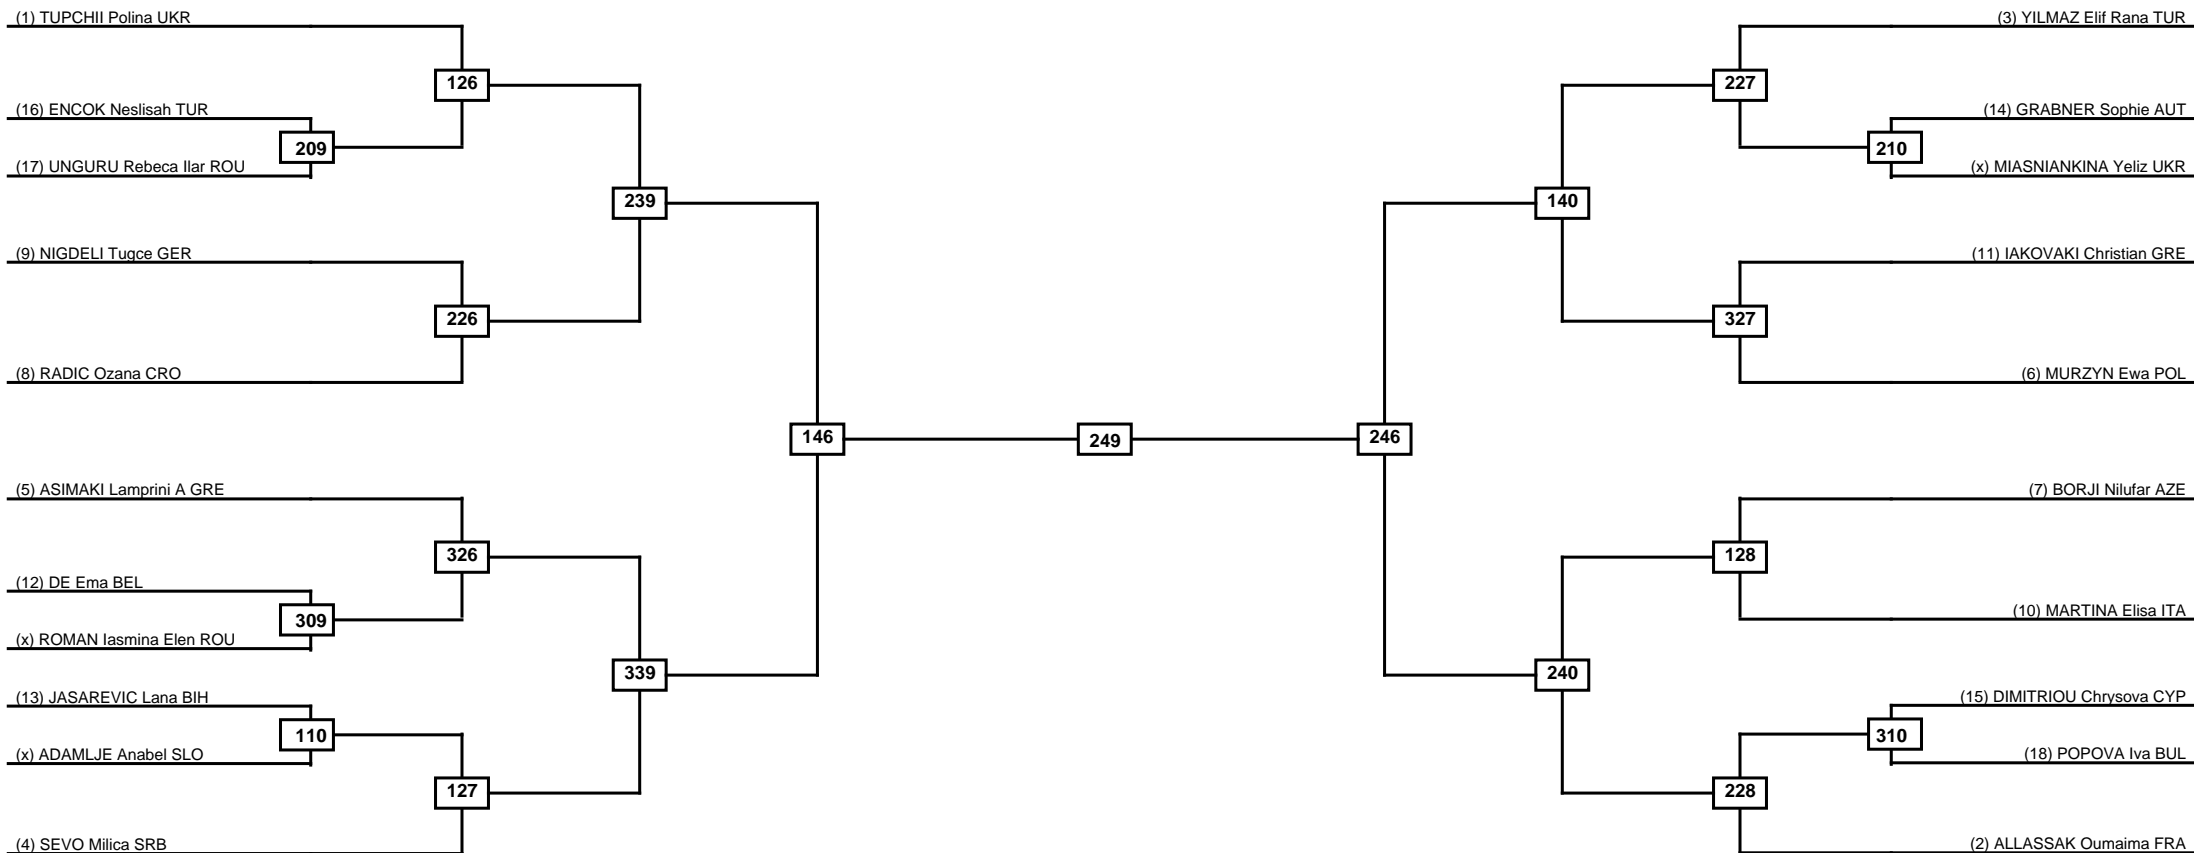

Round of 32 Round of 16 Quarterfinals Semifinals Final Semifinals Quarterfinals Round of 16 Round of 32

Classification

LEGEND RSC: Win by Referee stops contest PTG: Win by Point gap SUP: Win by Superiority DSQ: Win by Disqualification DQB: Win by Disqualification for Unsportsmanlike behavior DWR: Win by double Withdrawal R: Round
(x)Seed PFT: Win by Final score GDP: Win by Golden points WDR: Win by Withdrawal PUN: Win by Punitive declaration DDB: Double disqualification for Unsportsmanlike behavior DDQ: Double Disqualification