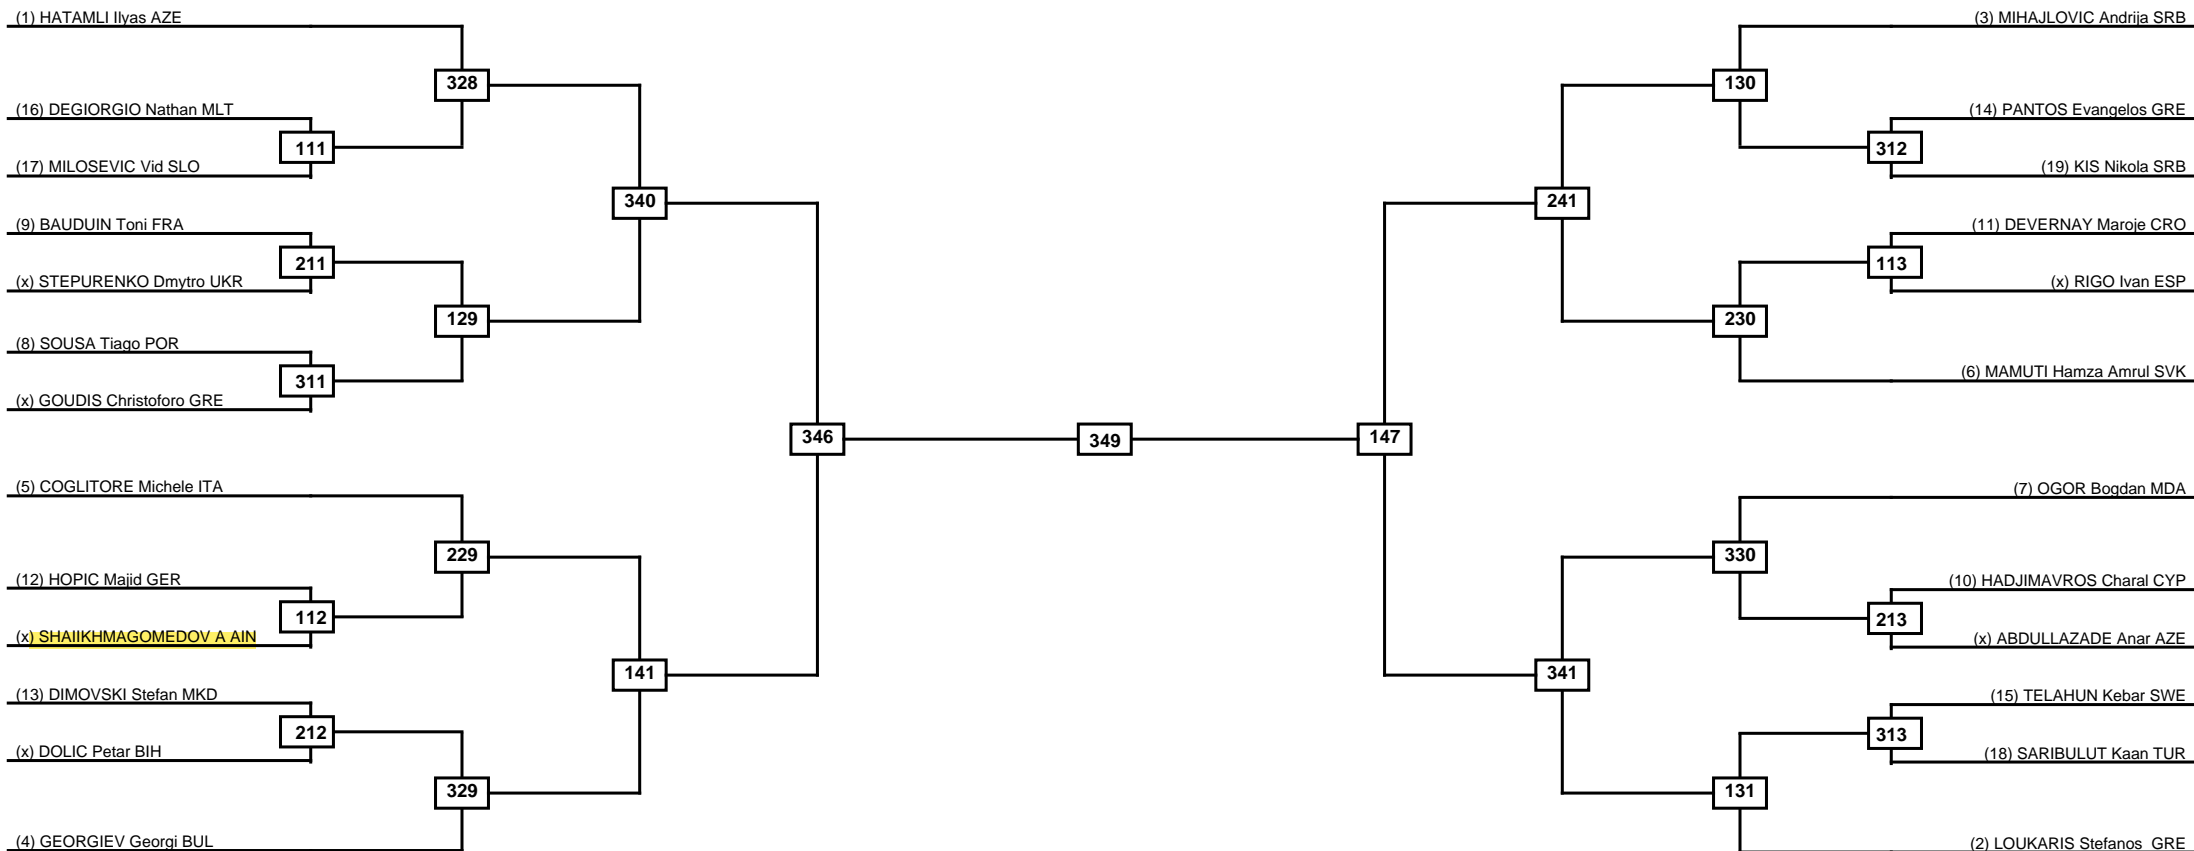

Round of 32 Round of 16 Quarterfinals Semifinals Final Semifinals Quarterfinals Round of 16 Round of 32

Classification

LEGEND RSC: Win by Referee stops contest PTG: Win by Point gap SUP: Win by Superiority DSQ: Win by Disqualification DQB: Win by Disqualification for Unsportsmanlike behavior DWR: Win by double Withdrawal R: Round
(x)Seed PFT: Win by Final score GDP: Win by Golden points WDR: Win by Withdrawal PUN: Win by Punitive declaration DDB: Double disqualification for Unsportsmanlike behavior DDQ: Double Disqualification