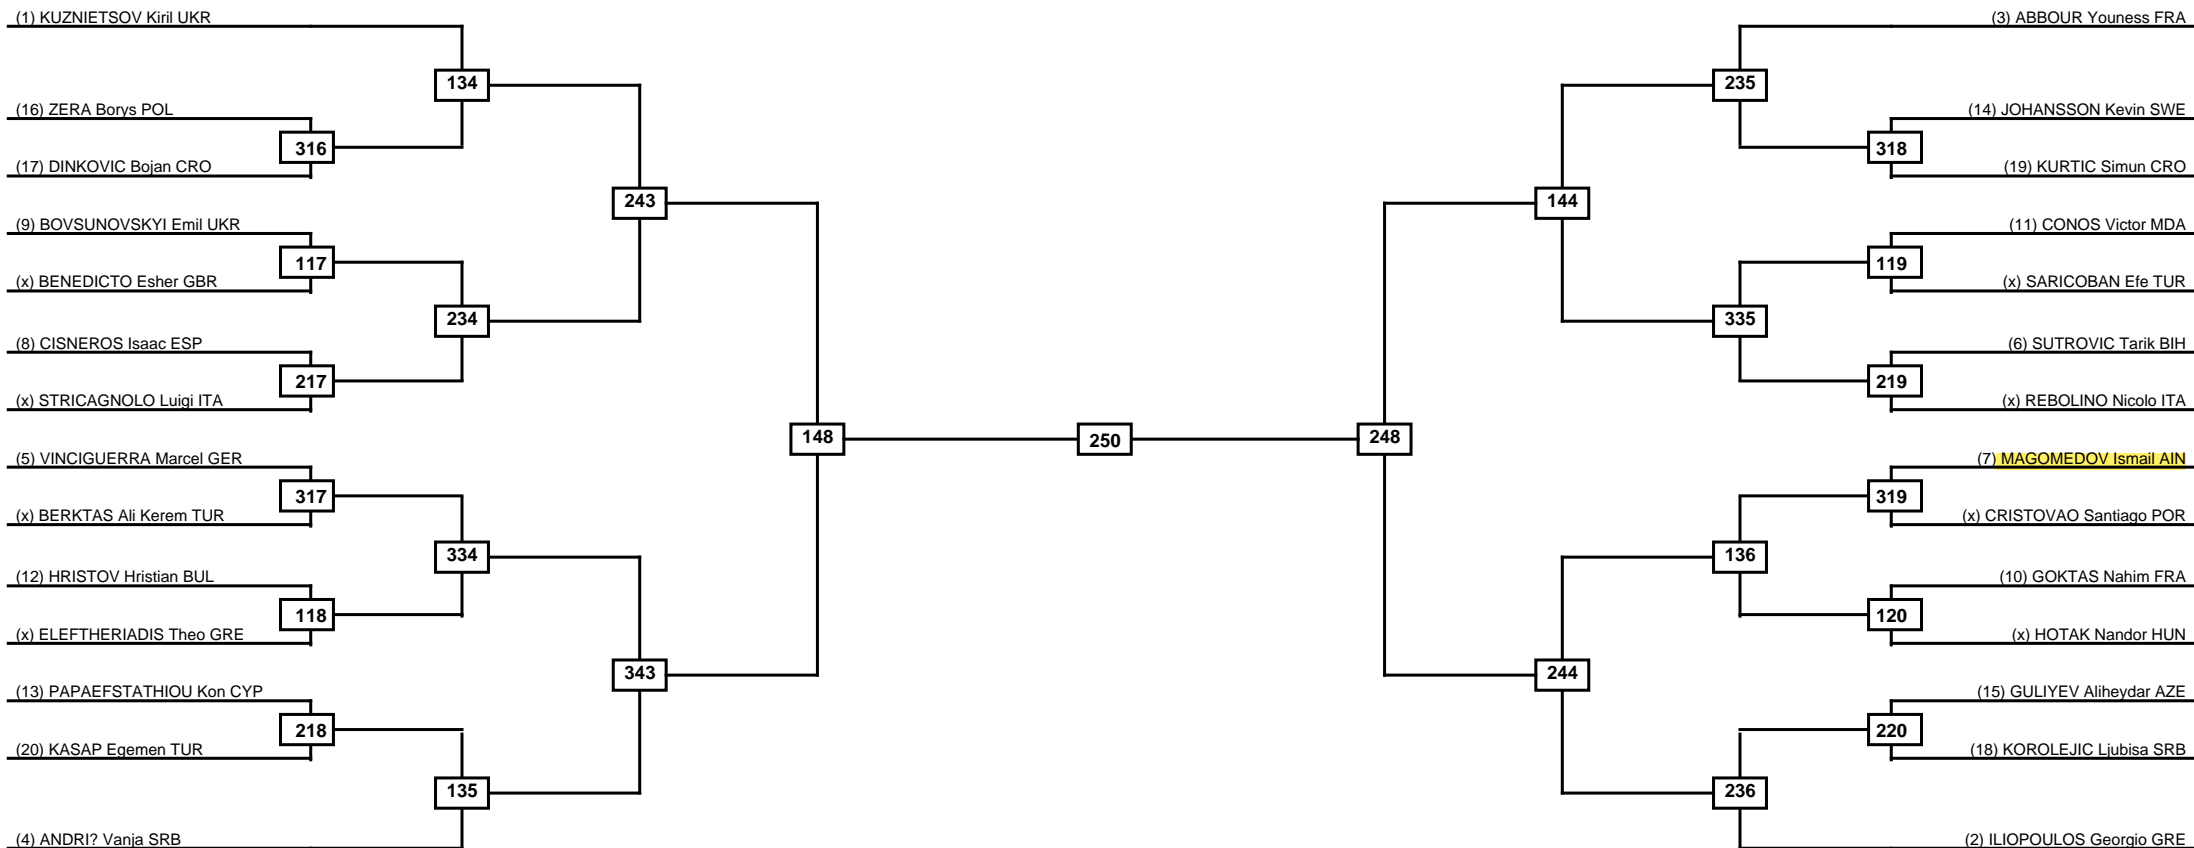

Round of 32 Round of 16 Quarterfinals Semifinals Final Semifinals Quarterfinals Round of 16 Round of 32

Classification

LEGEND RSC: Win by Referee stops contest PTG: Win by Point gap SUP: Win by Superiority DSQ: Win by Disqualification DQB: Win by Disqualification for Unsportsmanlike behavior DWR: Win by double Withdrawal R: Round
(x)Seed PFT: Win by Final score GDP: Win by Golden points WDR: Win by Withdrawal PUN: Win by Punitive declaration DDB: Double disqualification for Unsportsmanlike behavior DDQ: Double Disqualification