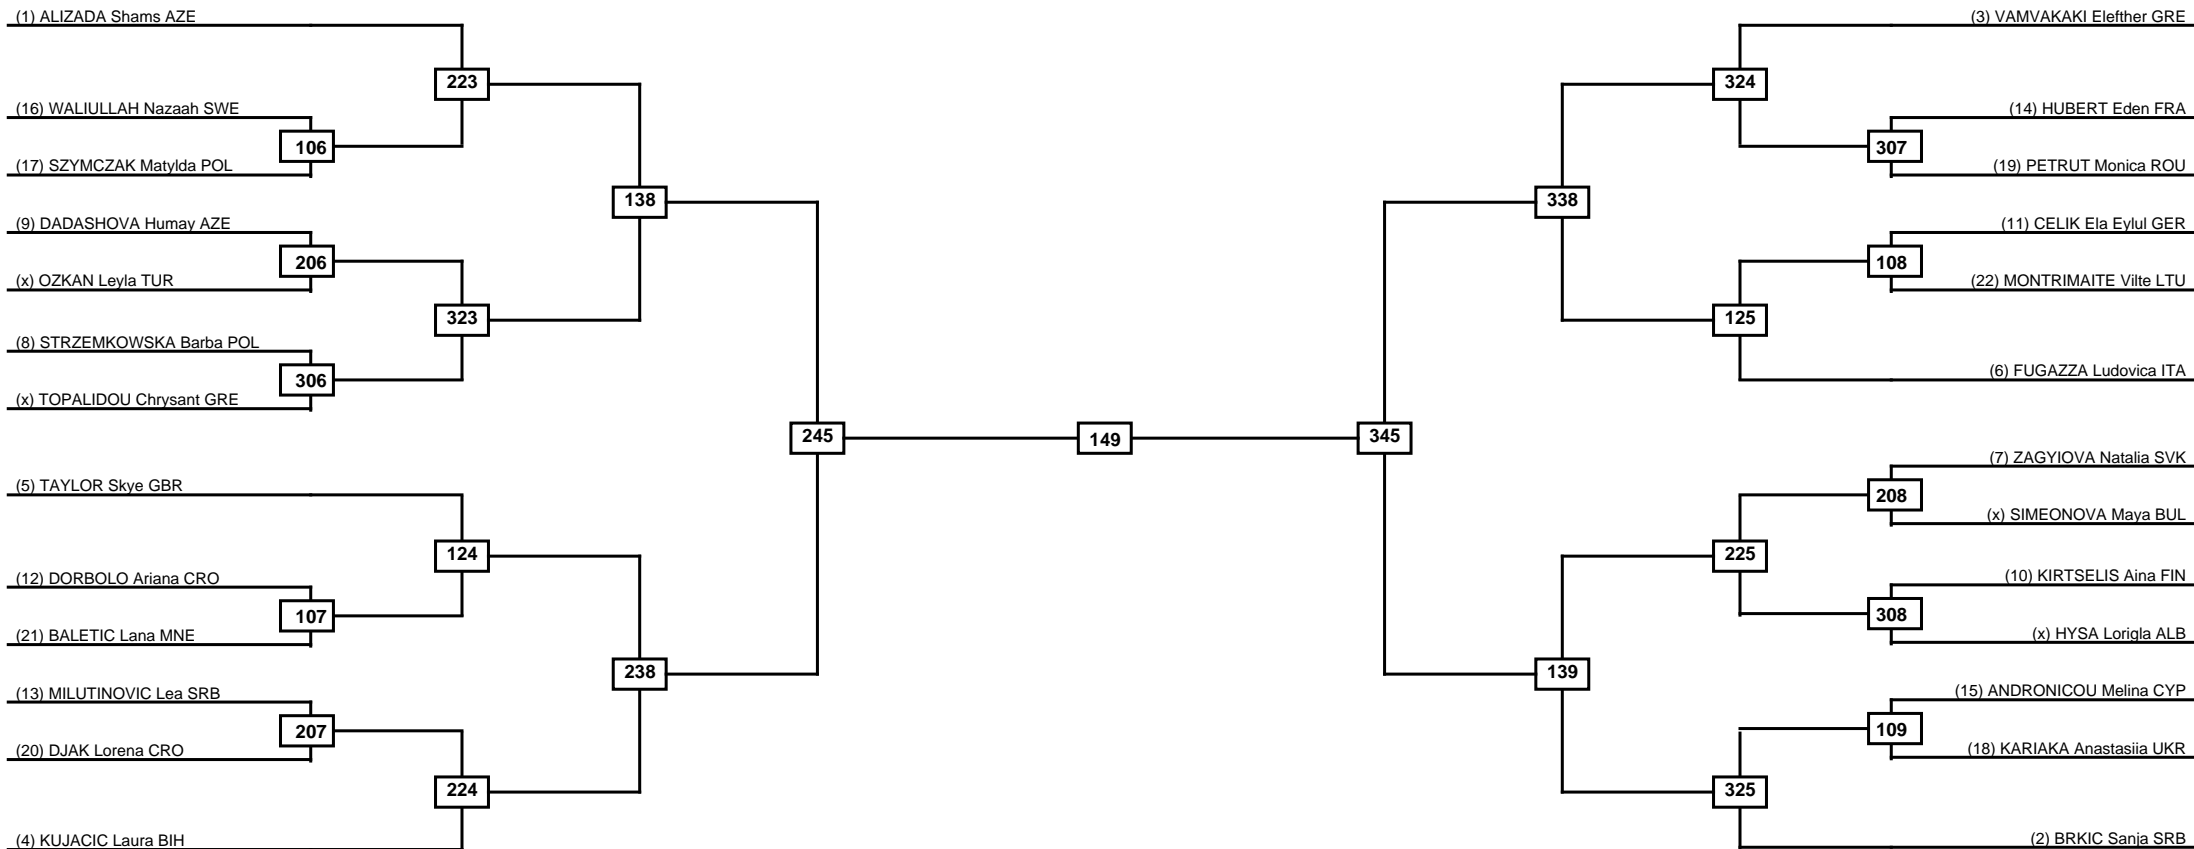

Round of 32   Round of 16   Quarterfinals   Semifinals   Final   Semifinals   Quarterfinals   Round of 16   Round of 32

Classification

LEGEND RSC: Win by Referee stops contest   PTG: Win by Point gap   SUP: Win by Superiority   DSQ: Win by Disqualification   DQB: Win by Disqualification for Unsportsmanlike behavior   DWR: Win by double Withdrawal   R: Round
(x)Seed   PFT: Win by Final score   GDP: Win by Golden points   WDR: Win by Withdrawal   PUN: Win by Punitive declaration   DDB: Double disqualification for Unsportsmanlike behavior   DDQ: Double Disqualification