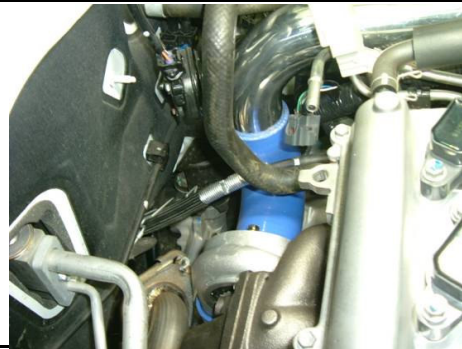

Oil Drain To Oil Pan

Down Pipe (Genuine)

Manifold2001-0080 +Turbo

Down Pipe

Oil Drain (To Oil Pan)

Intercooler Bolt Hole

Air Filter case (Genuine)

Air Flow Sensor

Air Filter Set

Comp Case Inlet

Finish