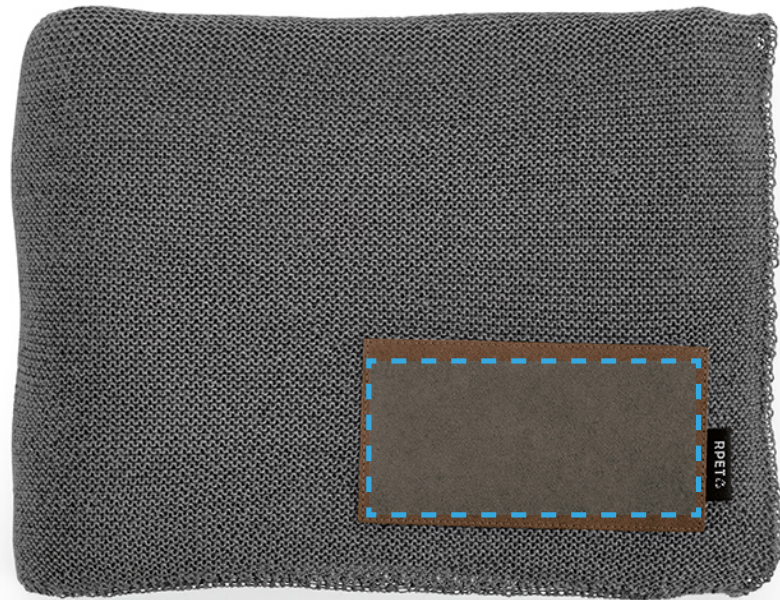

# MONDRIAN

HOME | BLANKET

BL01

# PATCH

LASER | TRANSFER | TRANSFER DIGITAL

MAX. COLOUR PRINT:

1

4 Colours

Full Colour

SCALE: 1:1

PRINT AREA

# RECYCLED COTTON BAG

TEXTILE SCREEN PRINTING

MAX. COLOUR PRINT:

3 Colour

250 mm

250 mm

SCALE: 1:2

PRINT AREA