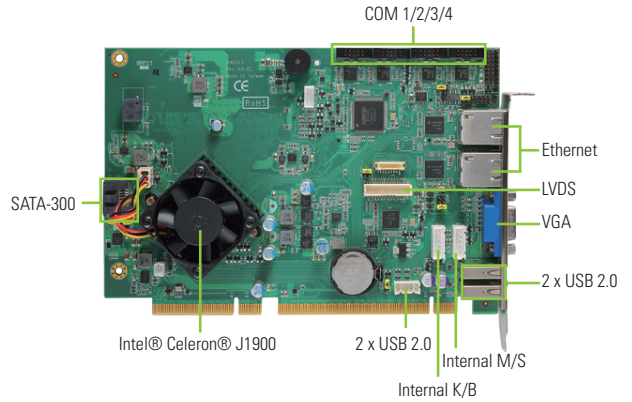

SHB215 NEW

PICMG 1.3 Half-size CPU Card with Intel® Celeron® Processor J1900 (up to 2.42 GHz), SATA2, CFast™, VGA/LVDS and Dual LANs

Features

- Intel® Celeron® Processor J1900 up to 2.42 GHz
- Intel® Bay Trail-D SoC
- 1 DDR3L-1333/1600 SO-DIMM, up to 8GB
- VGA and LVDS with dual view supported
- 1 CFast™ socket onboard

Core System

CPU	Intel® Celeron® Processor J1900 (up to 2.42 GHz)
System Memory	1 x 204-pin DDR3L-1333/1600 SO-DIMM, up to 8GB
Chipset	Intel® Bay Trail-D SoC
BIOS	AMI
SSD	1 x CFast™
Watchdog Timer	225 levels, 1 – 255 sec.
Expansion Interface	1 x PCIe x16 1 x PCIe x4 or 2 PCIe x1
Battery	Lithium 3v/220 mAH
Power Requirements	Intel® Celeron® Processor J1900, 2GB DDR3L +5V @ 1.69A, +12V @ 2.01A, +3.3V @ 1.87A
Size	185 x 126 mm
Board Thickness	1.6 mm
Temperature	0°C ~ +60°C (+32°F ~ +140°F), operation
Operation Humidity	10% ~ 95% relative humidity, on-condensing

I/O

MIO	4 x RS-232/422/485 (COM 1/2/3/4) 1 x PS2 keyboard & mouse
RIO	2 x RJ-45 2 x USB 2.0 1 x VGA
SATA	1 x SATA-300
Hardware Monitoring	Detect CPU/system temperature, voltage and support Smart Fan control
Ethernet	1st ports as 10/100/1000 Mbps supports WOL, RPL/PXE Boot ROM with Intel® i211AT 2nd port as 10/100/1000 Mbps supports WOL, RPL/PXE Boot ROM with Intel® i211AT
Audio	N/A
USB	4 x USB 2.0
DIO	N/A
SMBus	System Management Bus for advanced monitoring/control

Part Number	Description	Qty
59384500200E	COM x 2 w/ bracket, P=2.0, L=250 mm	1
593826A0000E	SATA signal cable 500 mm	1

Ordering Information

Standard

SHB215VGG (P/N: E38C215100)	PICMG 1.3 half-size CPU card with Intel® Celeron® Processor J1900 (up to 2.42 GHz), SATA2, CFast™, USB 2.0, VGA and Dual LANs
--------------------------------	---