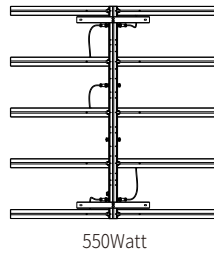

LEDex B110

Blue(450nm) Bar

Specifications

Technology Items	Parameters				
Product Code	80.01.0220				
Model Code	B110				
Light Source	Commercial Horticulture				
Spectrum	Blue Spectrum				
Input Voltage	AC100V~305V				
Bar Power	110Watt (Single)				
Fixture Power Output Range	110~880Watt, DIY Combination				
Dimming	Manual: 40%, 55%, 70%, 85%, 100%; NCCS 0-10V: 20%~100%				
Efficiency	2.70~2.75μmol/J				
Bar Dimensions/Weight	45.8"x2.0"x1.7"/3.9Lbs(116x5x4cm/1.8kg)				
Track Dimensions/Weight	47.4"x3.1"x1.7"/3.3Lbs(120x8x4cm/1.5kg)				
Mounting Height	≥6"(152mm)				
Light Distribution	120°				
Lifetime	≥50,000hrs				
Driver	110 Watt Self Contained Driver				
Shell Color	Silver/Dark Gray				
Certifications	ETL, CE				
Waterproof	IP54				
Warranty	3 Years				
Packing	6PCS/Carton, Bar & Track Separate Packing				
Number of Containers	20GP: 1500 Carton 40GP: 3300 Carton 40HQ: 4000 Carton				
Fixtures Output Power	440Watt	550Watt	660Watt	770Watt	880Watt
Quantity of Bar	4pcs	5pcs	6pcs	7pcs	8pcs
PPF	1080μmol/s	1350μmol/s	1620μmol/s	1890μmol/s	2160μmol/s
Weight	9.2kg	11kg	12.8kg	14.6kg	16.4kg
Input Amperage@120V	4.32A	5.40A	6.49A	7.57A	8.65A
Input Amperage@208V	2.25A	2.81A	3.37A	3.93A	4.50A
Input Amperage@240V	1.97A	2.47A	2.96A	3.45A	3.95A
Input Amperage@277V	1.74A	2.18A	2.61A	3.05A	3.48A
SINGLE LIGHT BAR SPECIFIC (MAXIMUM AMPERAGE BY VOLTAGE SERVICE)					
VOLTAGE	120V	208V	240V	277V	
AMPERAGE	1.14A	0.62A	0.57A	0.49A	

*Product Size

Fixture

Picture 1

Picture 2

Picture 3

SQD SPECTRUM GRAPH

DIY Combination

4-8 light bars can be used on each 48" track allowing the end user to apply the desired light umol density onto the plant canopy.

Daisy Chain up to 10 bars on a single power cord.

Hanging Method

Shenzhen Number Energy Saving Corporation

E-mail: sales@sznumber.com Tel: +86-755-28245686 Fax: +86-755-28245689 www.sznumber.com www.nanoluxtech.com
No.6, Caiyun 1st Road., Longgang District, Shenzhen, 518172, Guangdong, P.R.China