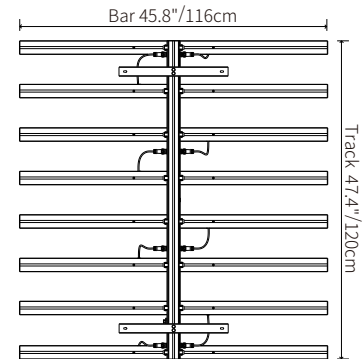

LEDex B110

Blue(450nm) Bar

Specifications

Technology Items	Parameters				
Product Code	80.01.0220				
Model Code	B110				
Light Source	Commercial Horticulture				
Spectrum	Blue Spectrum				
Input Voltage	AC100V~305V				
Bar Power	110Watt (Single)				
Fixture Power Output Range	110~880Watt, DIY Combination				
Dimming	Manual: 40%, 55%, 70%, 85%, 100%; NCCS 0-10V: 20%~100%				
Efficiency	2.70~2.75μmol/J				
Bar Dimensions/Weight	45.8"x2.0"x1.7"/3.9Lbs(116x5x4cm/1.8kg)				
Track Dimensions/Weight	47.4"x3.1"x1.7"/3.3Lbs(120x8x4cm/1.5kg)				
Mounting Height	≥6"(152mm)				
Light Distribution	120°				
Lifetime	≥50,000hrs				
Driver	110 Watt Self Contained Driver				
Shell Color	Silver/Dark Gray				
Certifications	ETL, CE				
Waterproof	IP54				
Warranty	3 Years				
Packing	6PCS/Carton, Bar & Track Separate Packing				
Number of Containers	20GP: 1500 Carton 40GP: 3300 Carton 40HQ: 4000 Carton				
Fixtures Output Power	440Watt	550Watt	660Watt	770Watt	880Watt
Quantity of Bar	4pcs	5pcs	6pcs	7pcs	8pcs
PPF	1080μmol/s	1350μmol/s	1620μmol/s	1890μmol/s	2160μmol/s
Weight	9.2kg	11kg	12.8kg	14.6kg	16.4kg
Input Amperage@120V	4.32A	5.40A	6.49A	7.57A	8.65A
Input Amperage@208V	2.25A	2.81A	3.37A	3.93A	4.50A
Input Amperage@240V	1.97A	2.47A	2.96A	3.45A	3.95A
Input Amperage@277V	1.74A	2.18A	2.61A	3.05A	3.48A
SINGLE LIGHT BAR SPECIFIC (MAXIMUM AMPERAGE BY VOLTAGE SERVICE)					
VOLTAGE	120V	208V	240V	277V	
AMPERAGE	1.14A	0.62A	0.57A	0.49A	

*Product Size

Fixture

Picture 1

Picture 2

Picture 3

SQD SPECTRUM GRAPH

DIY Combination

4-8 light bars can be used on each 48" track allowing the end user to apply the desired light umol density onto the plant canopy.

Daisy Chain up to 10 bars on a single power cord.

Hanging Method

Shenzhen Number Energy Saving Corporation

E-mail: sales@sznumber.com Tel: +86-755-28245686 Fax: +86-755-28245689 www.sznumber.com www.nanoluxtech.com
No.6, Caiyun 1st Road., Longgang District, Shenzhen, 518172, Guangdong, P.R.China