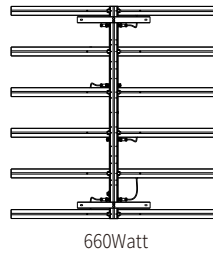

LEDex B110

Blue(450nm) Bar

Specifications

Technology Items	Parameters				
Product Code	80.01.0220				
Model Code	B110				
Light Source	Commercial Horticulture				
Spectrum	Blue Spectrum				
Input Voltage	AC100V~305V				
Bar Power	110Watt (Single)				
Fixture Power Output Range	110~880Watt, DIY Combination				
Dimming	Manual: 40%, 55%, 70%, 85%, 100%; NCCS 0-10V: 20%~100%				
Efficiency	2.70~2.75μmol/J				
Bar Dimensions/Weight	45.8"x2.0"x1.7"/3.9Lbs(116x5x4cm/1.8kg)				
Track Dimensions/Weight	47.4"x3.1"x1.7"/3.3Lbs(120x8x4cm/1.5kg)				
Mounting Height	≥6"(152mm)				
Light Distribution	120°				
Lifetime	≥50,000hrs				
Driver	110 Watt Self Contained Driver				
Shell Color	Silver/Dark Gray				
Certifications	ETL, CE				
Waterproof	IP54				
Warranty	3 Years				
Packing	6PCS/Carton, Bar & Track Separate Packing				
Number of Containers	20GP: 1500 Carton 40GP: 3300 Carton 40HQ: 4000 Carton				
Fixtures Output Power	440Watt	550Watt	660Watt	770Watt	880Watt
Quantity of Bar	4pcs	5pcs	6pcs	7pcs	8pcs
PPF	1080μmol/s	1350μmol/s	1620μmol/s	1890μmol/s	2160μmol/s
Weight	9.2kg	11kg	12.8kg	14.6kg	16.4kg
Input Amperage@120V	4.32A	5.40A	6.49A	7.57A	8.65A
Input Amperage@208V	2.25A	2.81A	3.37A	3.93A	4.50A
Input Amperage@240V	1.97A	2.47A	2.96A	3.45A	3.95A
Input Amperage@277V	1.74A	2.18A	2.61A	3.05A	3.48A
SINGLE LIGHT BAR SPECIFIC (MAXIMUM AMPERAGE BY VOLTAGE SERVICE)					
VOLTAGE	120V	208V	240V	277V	
AMPERAGE	1.14A	0.62A	0.57A	0.49A	

*Product Size

Fixture

Picture 1

Picture 2

Picture 3

SQD SPECTRUM GRAPH

DIY Combination

4-8 light bars can be used on each 48" track allowing the end user to apply the desired light umol density onto the plant canopy.

Daisy Chain up to 10 bars on a single power cord.

Hanging Method

Shenzhen Number Energy Saving Corporation

E-mail: sales@sznumber.com Tel: +86-755-28245686 Fax: +86-755-28245689 www.sznumber.com www.nanoluxtech.com
No.6, Caiyun 1st Road., Longgang District, Shenzhen, 518172, Guangdong, P.R.China