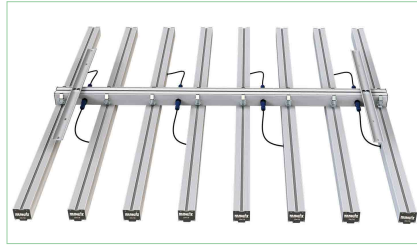

LEDex B110

Blue(450nm) Bar

Specifications

Technology Items	Parameters				
Product Code	80.01.0220				
Model Code	B110				
Light Source	Commercial Horticulture				
Spectrum	Blue Spectrum				
Input Voltage	AC100V~305V				
Bar Power	110Watt (Single)				
Fixture Power Output Range	110~880Watt, DIY Combination				
Dimming	Manual: 40%, 55%, 70%, 85%, 100%; NCCS 0-10V: 20%~100%				
Efficiency	2.70~2.75μmol/J				
Bar Dimensions/Weight	45.8"x2.0"x1.7"/3.9Lbs(116x5x4cm/1.8kg)				
Track Dimensions/Weight	47.4"x3.1"x1.7"/3.3Lbs(120x8x4cm/1.5kg)				
Mounting Height	≥6"(152mm)				
Light Distribution	120°				
Lifetime	≥50,000hrs				
Driver	110 Watt Self Contained Driver				
Shell Color	Silver/Dark Gray				
Certifications	ETL, CE				
Waterproof	IP54				
Warranty	3 Years				
Packing	6PCS/Carton, Bar & Track Separate Packing				
Number of Containers	20GP: 1500 Carton 40GP: 3300 Carton 40HQ: 4000 Carton				
Fixtures Output Power	440Watt	550Watt	660Watt	770Watt	880Watt
Quantity of Bar	4pcs	5pcs	6pcs	7pcs	8pcs
PPF	1080μmol/s	1350μmol/s	1620μmol/s	1890μmol/s	2160μmol/s
Weight	9.2kg	11kg	12.8kg	14.6kg	16.4kg
Input Amperage@120V	4.32A	5.40A	6.49A	7.57A	8.65A
Input Amperage@208V	2.25A	2.81A	3.37A	3.93A	4.50A
Input Amperage@240V	1.97A	2.47A	2.96A	3.45A	3.95A
Input Amperage@277V	1.74A	2.18A	2.61A	3.05A	3.48A
SINGLE LIGHT BAR SPECIFIC (MAXIMUM AMPERAGE BY VOLTAGE SERVICE)					
VOLTAGE	120V	208V	240V	277V	
AMPERAGE	1.14A	0.62A	0.57A	0.49A	

*Product Size

Fixture

Picture 1

Picture 2

Picture 3

SQD SPECTRUM GRAPH

DIY Combination

4-8 light bars can be used on each 48" track allowing the end user to apply the desired light umol density onto the plant canopy.