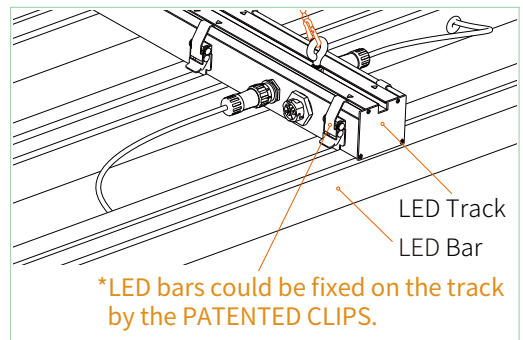

LEDex B110

Blue(450nm) Bar

Specifications

Technology Items	Parameters				
Product Code	80.01.0220				
Model Code	B110				
Light Source	Commercial Horticulture				
Spectrum	Blue Spectrum				
Input Voltage	AC100V~305V				
Bar Power	110Watt (Single)				
Fixture Power Output Range	110~880Watt, DIY Combination				
Dimming	Manual: 40%, 55%, 70%, 85%, 100%; NCCS 0-10V: 20%~100%				
Efficiency	2.70~2.75μmol/J				
Bar Dimensions/Weight	45.8"x2.0"x1.7"/3.9Lbs(116x5x4cm/1.8kg)				
Track Dimensions/Weight	47.4"x3.1"x1.7"/3.3Lbs(120x8x4cm/1.5kg)				
Mounting Height	≥6"(152mm)				
Light Distribution	120°				
Lifetime	≥50,000hrs				
Driver	110 Watt Self Contained Driver				
Shell Color	Silver/Dark Gray				
Certifications	ETL, CE				
Waterproof	IP54				
Warranty	3 Years				
Packing	6PCS/Carton, Bar & Track Separate Packing				
Number of Containers	20GP: 1500 Carton 40GP: 3300 Carton 40HQ: 4000 Carton				
Fixtures Output Power	440Watt	550Watt	660Watt	770Watt	880Watt
Quantity of Bar	4pcs	5pcs	6pcs	7pcs	8pcs
PPF	1080μmol/s	1350μmol/s	1620μmol/s	1890μmol/s	2160μmol/s
Weight	9.2kg	11kg	12.8kg	14.6kg	16.4kg
Input Amperage@120V	4.32A	5.40A	6.49A	7.57A	8.65A
Input Amperage@208V	2.25A	2.81A	3.37A	3.93A	4.50A
Input Amperage@240V	1.97A	2.47A	2.96A	3.45A	3.95A
Input Amperage@277V	1.74A	2.18A	2.61A	3.05A	3.48A
SINGLE LIGHT BAR SPECIFIC (MAXIMUM AMPERAGE BY VOLTAGE SERVICE)					
VOLTAGE	120V	208V	240V	277V	
AMPERAGE	1.14A	0.62A	0.57A	0.49A	

*Product Size

Fixture

Picture 1

Picture 2

Picture 3

SQD SPECTRUM GRAPH

DIY Combination

4-8 light bars can be used on each 48" track allowing the end user to apply the desired light umol density onto the plant canopy.

Daisy Chain up to 10 bars on a single power cord.

Hanging Method

Shenzhen Number Energy Saving Corporation

E-mail: sales@sznumber.com Tel: +86-755-28245686 Fax: +86-755-28245689 www.sznumber.com www.nanoluxtech.com
No.6, Caiyun 1st Road., Longgang District, Shenzhen, 518172, Guangdong, P.R.China