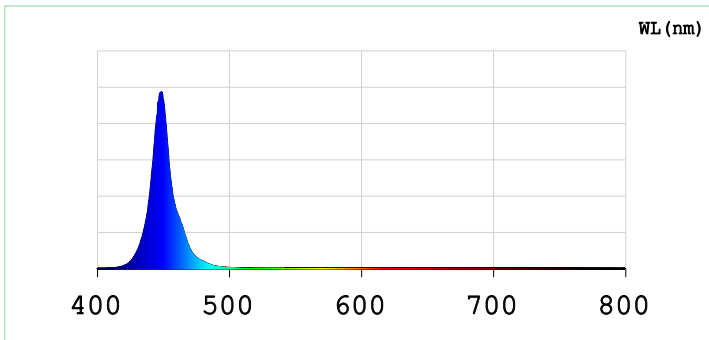

LEDex B110

Blue(450nm) Bar

Specifications

Technology Items	Parameters				
Product Code	80.01.0220				
Model Code	B110				
Light Source	Commercial Horticulture				
Spectrum	Blue Spectrum				
Input Voltage	AC100V~305V				
Bar Power	110Watt (Single)				
Fixture Power Output Range	110~880Watt, DIY Combination				
Dimming	Manual: 40%, 55%, 70%, 85%, 100%; NCCS 0-10V: 20%~100%				
Efficiency	2.70~2.75μmol/J				
Bar Dimensions/Weight	45.8"x2.0"x1.7"/3.9Lbs(116x5x4cm/1.8kg)				
Track Dimensions/Weight	47.4"x3.1"x1.7"/3.3Lbs(120x8x4cm/1.5kg)				
Mounting Height	≥6"(152mm)				
Light Distribution	120°				
Lifetime	≥50,000hrs				
Driver	110 Watt Self Contained Driver				
Shell Color	Silver/Dark Gray				
Certifications	ETL, CE				
Waterproof	IP54				
Warranty	3 Years				
Packing	6PCS/Carton, Bar & Track Separate Packing				
Number of Containers	20GP: 1500 Carton 40GP: 3300 Carton 40HQ: 4000 Carton				
Fixtures Output Power	440Watt	550Watt	660Watt	770Watt	880Watt
Quantity of Bar	4pcs	5pcs	6pcs	7pcs	8pcs
PPF	1080μmol/s	1350μmol/s	1620μmol/s	1890μmol/s	2160μmol/s
Weight	9.2kg	11kg	12.8kg	14.6kg	16.4kg
Input Amperage@120V	4.32A	5.40A	6.49A	7.57A	8.65A
Input Amperage@208V	2.25A	2.81A	3.37A	3.93A	4.50A
Input Amperage@240V	1.97A	2.47A	2.96A	3.45A	3.95A
Input Amperage@277V	1.74A	2.18A	2.61A	3.05A	3.48A
SINGLE LIGHT BAR SPECIFIC (MAXIMUM AMPERAGE BY VOLTAGE SERVICE)					
VOLTAGE	120V	208V	240V	277V	
AMPERAGE	1.14A	0.62A	0.57A	0.49A	

*Product Size

Fixture

Picture 1

Picture 2

Picture 3

SQD SPECTRUM GRAPH

DIY Combination

4-8 light bars can be used on each 48" track allowing the end user to apply the desired light umol density onto the plant canopy.