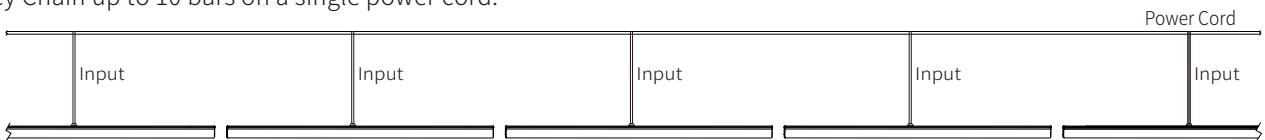

LEDex B110

Blue(450nm) Bar

Specifications

Technology Items	Parameters				
Product Code	80.01.0220				
Model Code	B110				
Light Source	Commercial Horticulture				
Spectrum	Blue Spectrum				
Input Voltage	AC100V~305V				
Bar Power	110Watt (Single)				
Fixture Power Output Range	110~880Watt, DIY Combination				
Dimming	Manual: 40%, 55%, 70%, 85%, 100%; NCCS 0-10V: 20%~100%				
Efficiency	2.70~2.75μmol/J				
Bar Dimensions/Weight	45.8"x2.0"x1.7"/3.9Lbs(116x5x4cm/1.8kg)				
Track Dimensions/Weight	47.4"x3.1"x1.7"/3.3Lbs(120x8x4cm/1.5kg)				
Mounting Height	≥6"(152mm)				
Light Distribution	120°				
Lifetime	≥50,000hrs				
Driver	110 Watt Self Contained Driver				
Shell Color	Silver/Dark Gray				
Certifications	ETL, CE				
Waterproof	IP54				
Warranty	3 Years				
Packing	6PCS/Carton, Bar & Track Separate Packing				
Number of Containers	20GP: 1500 Carton 40GP: 3300 Carton 40HQ: 4000 Carton				
Fixtures Output Power	440Watt	550Watt	660Watt	770Watt	880Watt
Quantity of Bar	4pcs	5pcs	6pcs	7pcs	8pcs
PPF	1080μmol/s	1350μmol/s	1620μmol/s	1890μmol/s	2160μmol/s
Weight	9.2kg	11kg	12.8kg	14.6kg	16.4kg
Input Amperage@120V	4.32A	5.40A	6.49A	7.57A	8.65A
Input Amperage@208V	2.25A	2.81A	3.37A	3.93A	4.50A
Input Amperage@240V	1.97A	2.47A	2.96A	3.45A	3.95A
Input Amperage@277V	1.74A	2.18A	2.61A	3.05A	3.48A
SINGLE LIGHT BAR SPECIFIC (MAXIMUM AMPERAGE BY VOLTAGE SERVICE)					
VOLTAGE	120V	208V	240V	277V	
AMPERAGE	1.14A	0.62A	0.57A	0.49A	

*Product Size

Fixture

Picture 1

Picture 2

Picture 3

SQD SPECTRUM GRAPH

DIY Combination

4-8 light bars can be used on each 48" track allowing the end user to apply the desired light umol density onto the plant canopy.

Daisy Chain up to 10 bars on a single power cord.

Hanging Method

Shenzhen Number Energy Saving Corporation

E-mail: sales@sznumber.com Tel: +86-755-28245686 Fax: +86-755-28245689 www.sznumber.com www.nanoluxtech.com
No.6, Caiyun 1st Road., Longgang District, Shenzhen, 518172, Guangdong, P.R.China