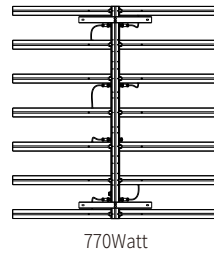

LEDex B110

Blue(450nm) Bar

Specifications

Technology Items	Parameters				
Product Code	80.01.0220				
Model Code	B110				
Light Source	Commercial Horticulture				
Spectrum	Blue Spectrum				
Input Voltage	AC100V~305V				
Bar Power	110Watt (Single)				
Fixture Power Output Range	110~880Watt, DIY Combination				
Dimming	Manual: 40%, 55%, 70%, 85%, 100%; NCCS 0-10V: 20%~100%				
Efficiency	2.70~2.75μmol/J				
Bar Dimensions/Weight	45.8"x2.0"x1.7"/3.9Lbs(116x5x4cm/1.8kg)				
Track Dimensions/Weight	47.4"x3.1"x1.7"/3.3Lbs(120x8x4cm/1.5kg)				
Mounting Height	≥6"(152mm)				
Light Distribution	120°				
Lifetime	≥50,000hrs				
Driver	110 Watt Self Contained Driver				
Shell Color	Silver/Dark Gray				
Certifications	ETL, CE				
Waterproof	IP54				
Warranty	3 Years				
Packing	6PCS/Carton, Bar & Track Separate Packing				
Number of Containers	20GP: 1500 Carton 40GP: 3300 Carton 40HQ: 4000 Carton				
Fixtures Output Power	440Watt	550Watt	660Watt	770Watt	880Watt
Quantity of Bar	4pcs	5pcs	6pcs	7pcs	8pcs
PPF	1080μmol/s	1350μmol/s	1620μmol/s	1890μmol/s	2160μmol/s
Weight	9.2kg	11kg	12.8kg	14.6kg	16.4kg
Input Amperage@120V	4.32A	5.40A	6.49A	7.57A	8.65A
Input Amperage@208V	2.25A	2.81A	3.37A	3.93A	4.50A
Input Amperage@240V	1.97A	2.47A	2.96A	3.45A	3.95A
Input Amperage@277V	1.74A	2.18A	2.61A	3.05A	3.48A
SINGLE LIGHT BAR SPECIFIC (MAXIMUM AMPERAGE BY VOLTAGE SERVICE)					
VOLTAGE	120V	208V	240V	277V	
AMPERAGE	1.14A	0.62A	0.57A	0.49A	

*Product Size

Fixture

Picture 1

Picture 2

Picture 3

SQD SPECTRUM GRAPH

DIY Combination

4-8 light bars can be used on each 48" track allowing the end user to apply the desired light umol density onto the plant canopy.

Daisy Chain up to 10 bars on a single power cord.

Hanging Method

Shenzhen Number Energy Saving Corporation

E-mail: sales@sznumber.com Tel: +86-755-28245686 Fax: +86-755-28245689 www.sznumber.com www.nanoluxtech.com
No.6, Caiyun 1st Road., Longgang District, Shenzhen, 518172, Guangdong, P.R.China