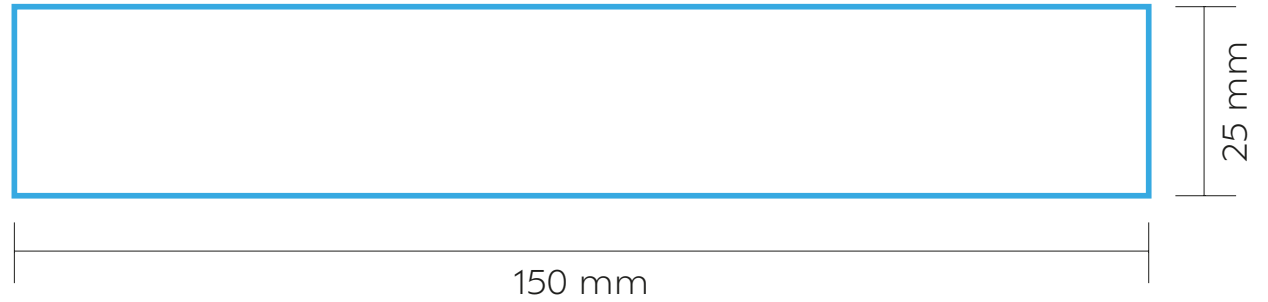

# KEROUAC

OFFICE | PEN

PN10  
**BOX**

LASER

MAX. COLOUR PRINT: 1

SCALE: 1:1

PRINT AREA 

APN020

# BARREL

PAD PRINTING

MAX. COLOUR PRINT:

1 Colour

SCALE: 1:1

PRINT AREA

APN020

## BARREL BOTTOM

PAD PRINTING

MAX. COLOUR PRINT:

1 Colour

SCALE: 1:1

PRINT AREA