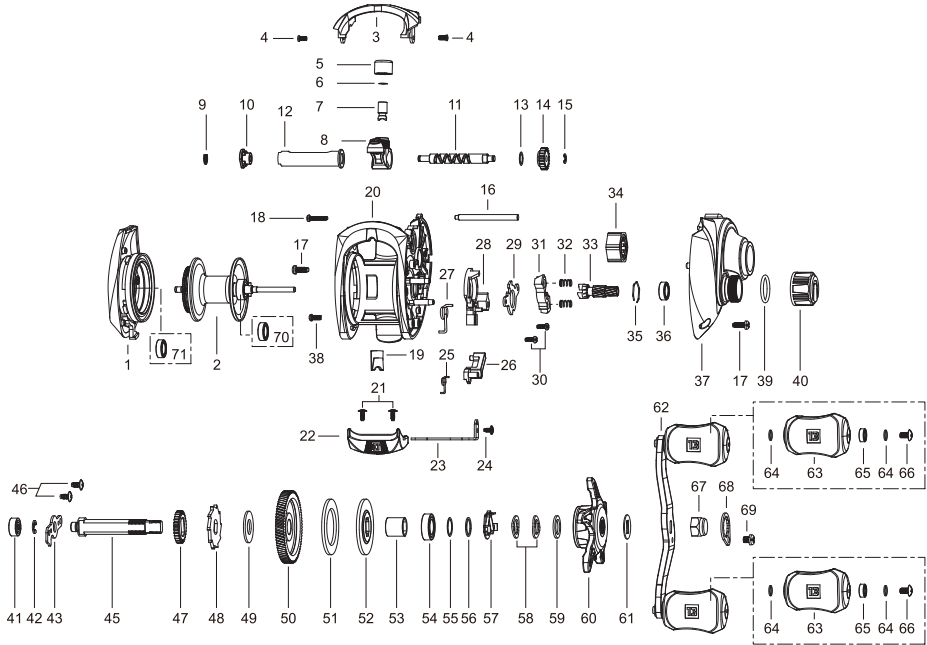

Key No.	Part No.	Part Name
1	6K265201	PALM SIDE COVER UNIT
2	5K349003	COMPLETE SPOOL ASSEMBLY(INCLUDES SS BEARING)
3	5K379301	FRONT SUPPORT OA-LH
4	6K963102	TAP SCREW
5	6K704403	LINE GUIDE CAP
6	6K148801	WASHER
7	6K256501	LEVEL WIND PIN
8	5K250602	LEVEL WIND ASSEMBLY
9	6B339801	RETAINER
10	6K456801	BUSH
11	5K095601	WORM SHAFT
12	6K456403	PIPE
13	6E096503	WASHER
14	6K469301	WORM PINION
15	6B339801	RETAINER
16	6K930403	PILLAR
17	6K062706	TAP SCREW
18	6K053408	TAP SCREW
19	5K348201	HOOK KEEPER
20	5K379101	OA-LH FRAME
21	6K963104	TAP SCREW
22	5K348401	THUMB BAR
23	5K331201	CLUTCH LINK
24	5K047001	TAP SCREW
25	5K133301	SPRING
26	5K379201	KICK LEVER
27	5K138401	SPRING
28	5K312401	CLUTCH CAM
29	5K251502	CAM PLATE
30	6K053403	TAP SCREW
31	5K133401	CLUTCH
32	6K942501	COIL SPRING
33	5K243802	PINION
34	6K859301	DEAD STOP A/R CLUTCH RING
35	6K170701	RING
36	6K304002	SS BALL BEARING
37	5K379409	GEAR SIDE COVER
38	6K961802	SCREW

33	5K131002	PINION
37	5K379412	GEAR SIDE COVER
50	5K131304	DRIVE GEAR

Key No.	Part No.	Part Name
1	6KZ64401	PALM SIDE COVER UNIT
2	5K349001	COMPLETE SPOOL ASSEMBLY(INCLUDES SS BEARING)
3	5K348501	FRONT SUPPORT OA-RH
4	6K963102	TAP SCREW
5	6K704403	LINE GUIDE CAP
6	6K148801	WASHER
7	6K256501	LEVEL WIND PIN
8	5K250602	LEVEL WIND ASSEMBLY
9	6B339801	RETAINER
10	6K456801	BUSH
11	5K095601	WORM SHAFT
12	6K456403	PIPE
13	6E096503	WASHER
14	6K469301	WORM PINION
15	6B339801	RETAINER
16	6K930403	PILLAR
17	6K062706	TAP SCREW
18	6K053408	TAP SCREW
19	5K348201	HOOK KEEPER
20	5K348101	OA-RH FRAME
21	6K963104	TAP SCREW
22	5K348401	THUMB BAR
23	5K320501	CLUTCH LINK
24	5K047001	TAP SCREW
25	5K086701	SPRING
26	5K348301	KICK LEVER
27	5K093401	SPRING
28	5K251301	CLUTCH CAM
29	5K251502	CAM PLATE
30	6K053403	TAP SCREW
31	5K093701	CLUTCH
32	6K942501	COIL SPRING
33	5K243801	PINION
34	6K859301	DEAD STOP A/R CLUTCH
35	6K170701	RING
36	6K304002	SS BALL BEARING
37	5K348608	GEAR SIDE COVER
38	6K961802	SCREW