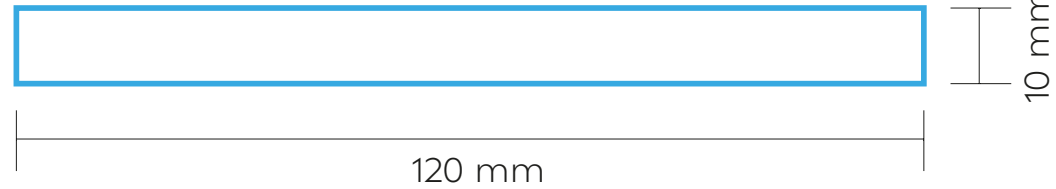

APN069

AESCHYLUS

OFFICE | PEN

PN05

BOX

LASER

MAX. COLOUR PRINT.: 1

SCALE: 1:1

PRINT AREA

APN069

AESCHYLUS

OFFICE | PEN

PN09

BOTTOM

LASER | PAD PRINTING

MAX. COLOUR PRINT:

TOP SIDE | OPPOSITE TO CLIP

LASER

MAX. COLOUR PRINT: 1

SIDE
(PN12)

SIDE
(PN13)

OPPOSITE
TO CLIP (PN14)

SCALE: 1:1

PRINT AREA 