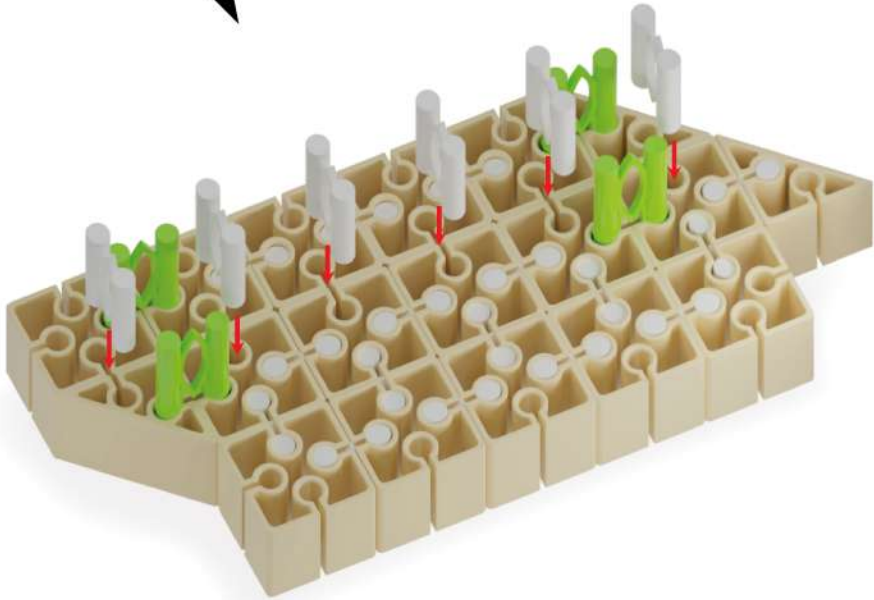

Parts list for the assembly:

- Grey Technic 1/2 wedge with hole: x2
- Grey Technic 1/2 wedge with hole: x10
- Tan Technic 1/2 wedge with hole: x8
- Tan Technic 1/2 wedge with hole: x8
- Tan Technic 1/2 wedge with hole: x27
- Blue Technic pin: x10
- Grey Technic 1/2 wedge with hole: x2
- Grey Technic axle: x41
- Green Technic pin: x8

1

x2

-  x6
-  x4
-  x2
-  x8

2

x2

3

 x4  x5

4

	x9		x2
	x2		x5

5

6

 x3     x2     x5

7

x2

9

 x4