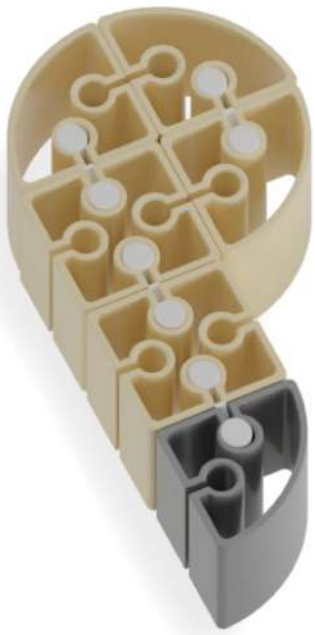

Parts list for the assembly:

- Grey Technic 1/2 wedge with hole: x2
- Grey Technic 1/2 wedge with hole: x10
- Tan Technic 1/2 wedge with hole: x8
- Tan Technic 1/2 wedge with hole: x8
- Tan Technic 1/2 wedge with hole: x27
- Blue Technic pin: x10
- Grey Technic 1/2 wedge with hole: x2
- Grey Technic axle: x41
- Green Technic pin: x8

1

x2

-  x6
-  x4
-  x2
-  x8

2

x2

3

 x4  x5

4

	x9		x2
	x2		x5

5

6

 x3     x2     x5

7

x2

9

 x4