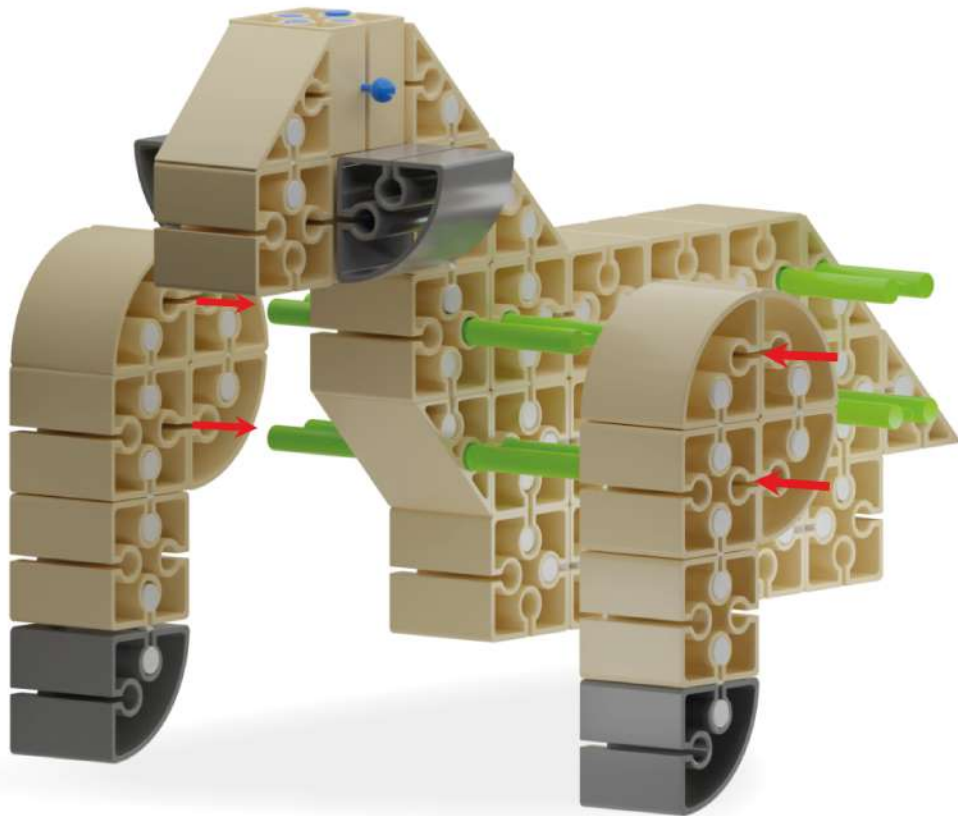

Parts list for the assembly:

- Grey Technic 1/2 wedge with hole: x2
- Grey Technic 1/2 wedge with hole: x10
- Tan Technic 1/2 wedge with hole: x8
- Tan Technic 1/2 wedge with hole: x8
- Tan Technic 1/2 wedge with hole: x27
- Blue Technic pin: x10
- Grey Technic 1/2 wedge with hole: x2
- Grey Technic axle: x41
- Green Technic pin: x8

	x9		x2
	x2		x5

5

6

 x3     x2     x5

7

x2

9

 x4

10

1 1

12

13

-  x8
-  x4
-  x2

14