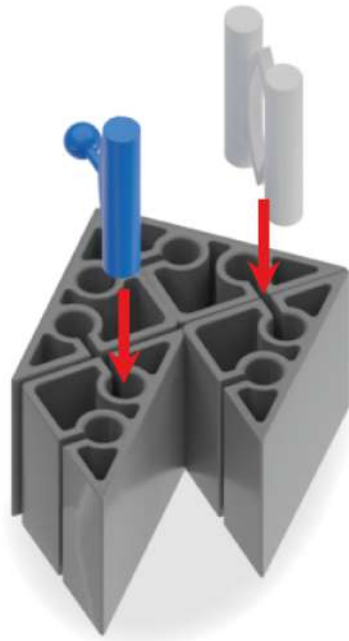

Parts list for the assembly:

- Grey Technic 1/2 wedge with hole: x2
- Grey Technic 1/2 wedge with hole: x10
- Tan Technic 1/2 wedge with hole: x8
- Tan Technic 1/2 wedge with hole: x8
- Tan Technic 1/2 wedge with hole: x27
- Blue Technic pin: x10
- Grey Technic 1/2 wedge with hole: x2
- Grey Technic axle: x41
- Green Technic pin: x8

10

1 1

12

13

-  x8
-  x4
-  x2

14