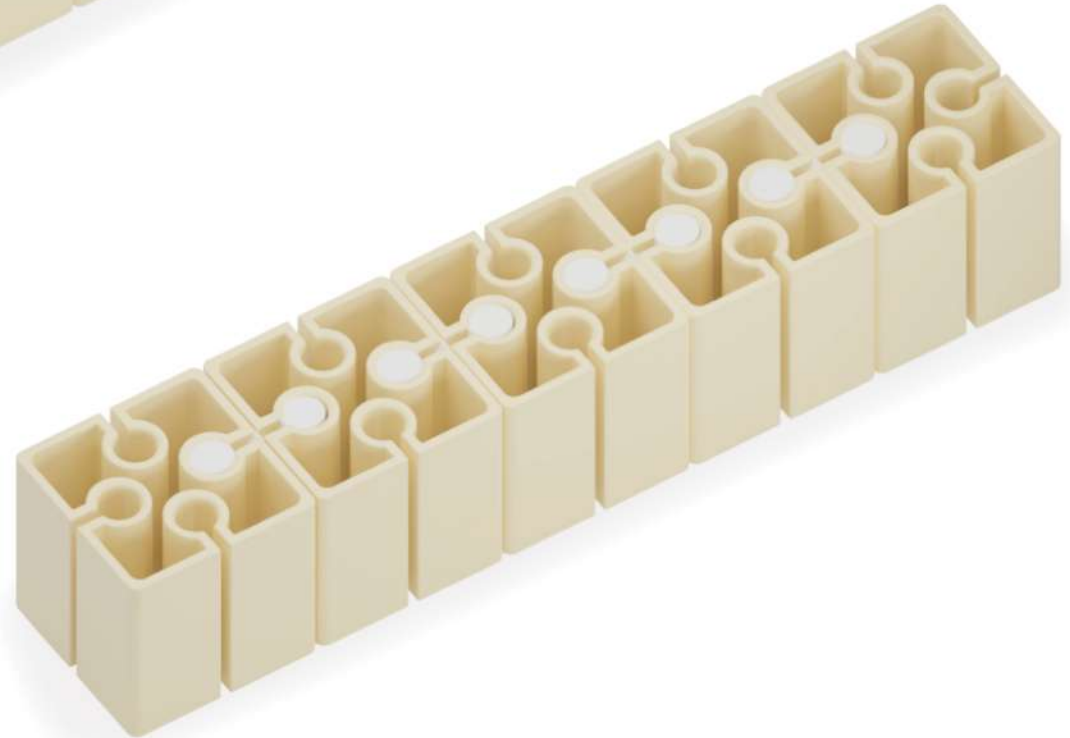

Parts list for the assembly:

- Grey Technic 1/2 wedge with hole: x2
- Grey Technic 1/2 wedge with hole: x10
- Tan Technic 1/2 wedge with hole: x8
- Tan Technic 1/2 wedge with hole: x8
- Tan Technic 1/2 wedge with hole: x27
- Blue Technic pin: x10
- Grey Technic 1/2 wedge with hole: x2
- Grey Technic axle: x41
- Green Technic pin: x8

1

x2

-  x6
-  x4
-  x2
-  x8

2

x2

3

 x4  x5

4