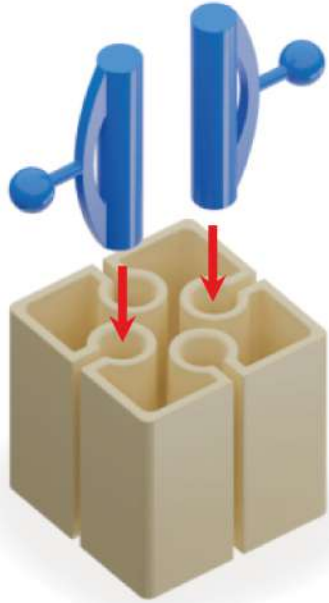

Parts list for the assembly:

- Grey Technic 1/2 wedge with hole: x2
- Grey Technic 1/2 wedge with hole: x10
- Tan Technic 1/2 wedge with hole: x8
- Tan Technic 1/2 wedge with hole: x8
- Tan Technic 1/2 wedge with hole: x27
- Blue Technic pin: x10
- Grey Technic 1/2 wedge with hole: x2
- Grey Technic axle: x41
- Green Technic pin: x8

1

x2

-  x6
-  x4
-  x2
-  x8

2

x2

3

 x4  x5

4

	x9		x2
	x2		x5

5

6

 x3     x2     x5

7

x2

9

 x4

10

1 1

12

13

-  x8
-  x4
-  x2

14