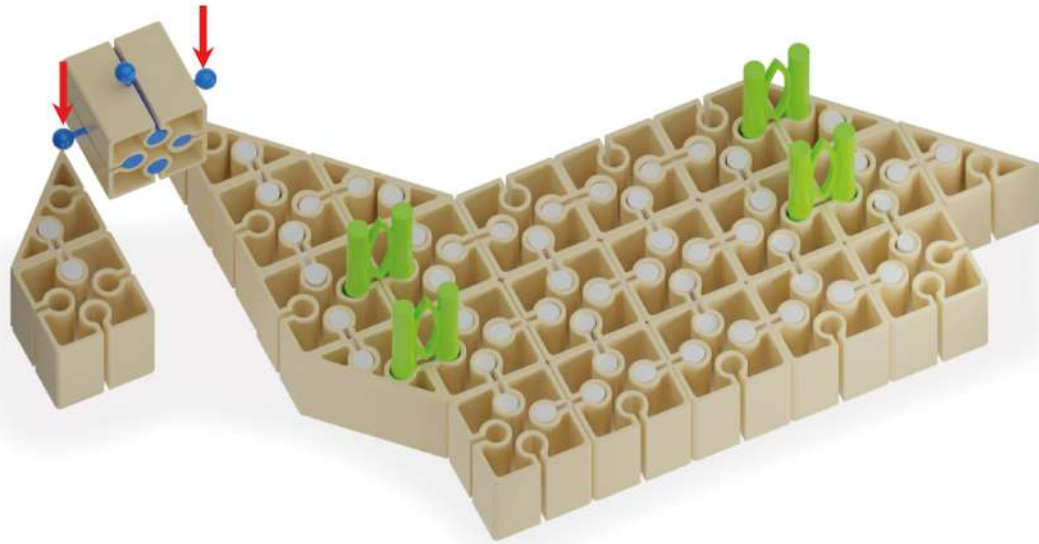

Parts list for the assembly:

- Grey Technic 1/2 wedge with hole: x2
- Grey Technic 1/2 wedge with hole: x10
- Tan Technic 1/2 wedge with hole: x8
- Tan Technic 1/2 wedge with hole: x8
- Tan Technic 1/2 wedge with hole: x27
- Blue Technic pin: x10
- Grey Technic 1/2 wedge with hole: x2
- Grey Technic axle: x41
- Green Technic pin: x8

1

x2

-  x6
-  x4
-  x2
-  x8

2

x2

3

 x4  x5

4

	x9		x2
	x2		x5

5

6

 x3     x2     x5

7

x2

9

 x4

10

1 1

12

13

-  x8
-  x4
-  x2

14