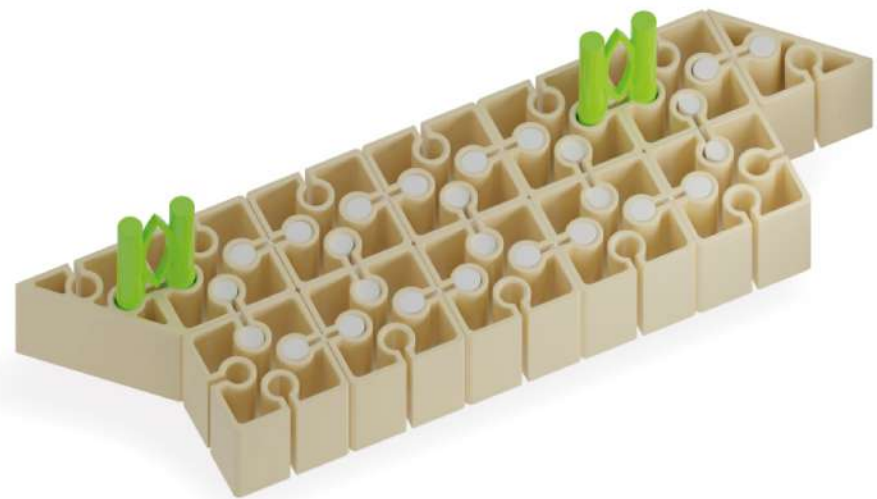

Parts list for the assembly:

- Grey Technic 1/2 wedge with hole: x2
- Grey Technic 1/2 wedge with hole: x10
- Tan Technic 1/2 wedge with hole: x8
- Tan Technic 1/2 wedge with hole: x8
- Tan Technic 1/2 wedge with hole: x27
- Blue Technic pin: x10
- Grey Technic 1/2 wedge with hole: x2
- Grey Technic axle: x41
- Green Technic pin: x8

1

x2

-  x6
-  x4
-  x2
-  x8

2

x2

3

 x4  x5

4

	x9		x2
	x2		x5

5

6

 x3     x2     x5

7

x2

9

 x4