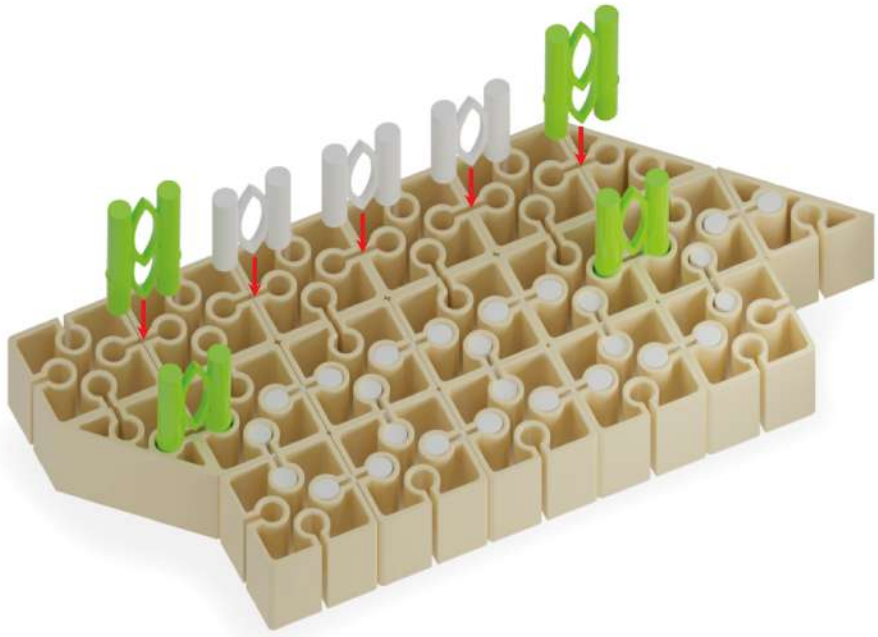

Parts list for the assembly:

- Grey Technic 1/2 wedge with hole: x2
- Grey Technic 1/2 wedge with hole: x10
- Tan Technic 1/2 wedge with hole: x8
- Tan Technic 1/2 wedge with hole: x8
- Tan Technic 1/2 wedge with hole: x27
- Blue Technic pin: x10
- Grey Technic 1/2 wedge with hole: x2
- Grey Technic axle: x41
- Green Technic pin: x8

1

x2

-  x6
-  x4
-  x2
-  x8

2

x2

3

 x4  x5

4

	x9		x2
	x2		x5

5

6

 x3     x2     x5

7

x2

9

 x4