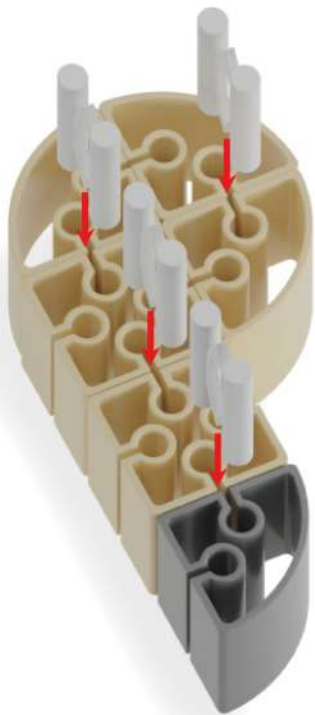

Parts list for the assembly:

- Grey Technic 1/2 wedge with hole: x2
- Grey Technic 1/2 wedge with hole: x10
- Tan Technic 1/2 wedge with hole: x8
- Tan Technic 1/2 wedge with hole: x8
- Tan Technic 1/2 wedge with hole: x27
- Blue Technic pin: x10
- Grey Technic 1/2 wedge with hole: x2
- Grey Technic axle: x41
- Green Technic pin: x8

1

x2

-  x6
-  x4
-  x2
-  x8

2

x2

3

 x4  x5

4

	x9		x2
	x2		x5

5

6

 x3     x2     x5

7

x2

9

 x4

10

1 1

12

13

-  x8
-  x4
-  x2

14