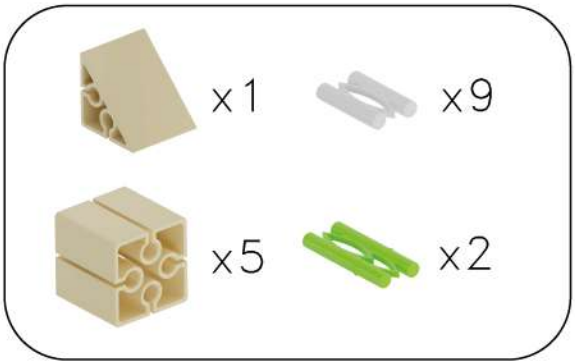

Parts list for the assembly:

- Grey Technic 1/2 wedge with hole: x2
- Grey Technic 1/2 wedge with hole: x10
- Tan Technic 1/2 wedge with hole: x8
- Tan Technic 1/2 wedge with hole: x8
- Tan Technic 1/2 wedge with hole: x27
- Blue Technic pin: x10
- Grey Technic 1/2 wedge with hole: x2
- Grey Technic axle: x41
- Green Technic pin: x8

1

x2

-  x6
-  x4
-  x2
-  x8

2

x2

3

 x4  x5

4

	x9		x2
	x2		x5

5

6

 x3     x2     x5

7

x2

9

 x4