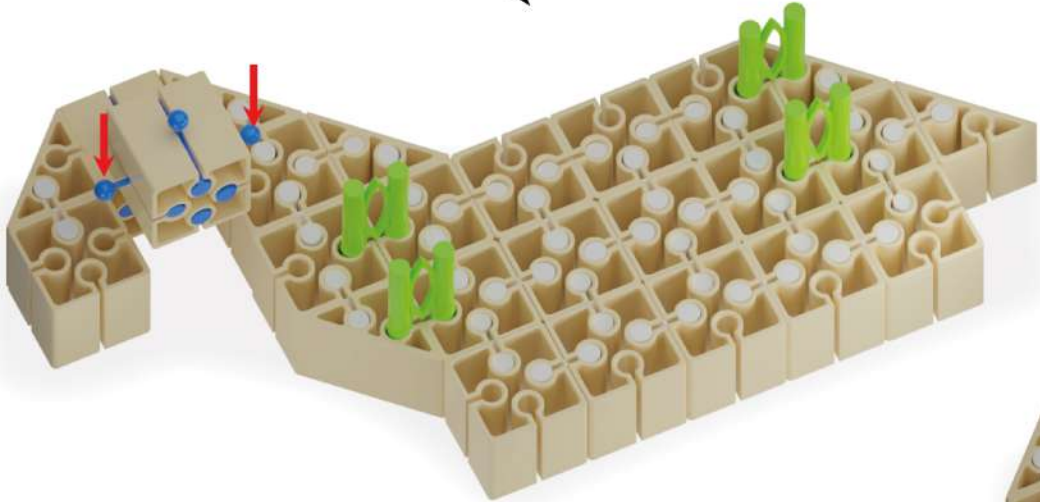

Parts list for the assembly:

- Grey Technic 1/2 wedge with hole: x2
- Grey Technic 1/2 wedge with hole: x10
- Tan Technic 1/2 wedge with hole: x8
- Tan Technic 1/2 wedge with hole: x8
- Tan Technic 1/2 wedge with hole: x27
- Blue Technic pin: x10
- Grey Technic 1/2 wedge with hole: x2
- Grey Technic axle: x41
- Green Technic pin: x8

1

x2

-  x6
-  x4
-  x2
-  x8

2

x2

3

 x4  x5

4

	x9		x2
	x2		x5

5

6

 x3     x2     x5

7

x2

9

 x4

10

1 1

12

13

-  x8
-  x4
-  x2

14