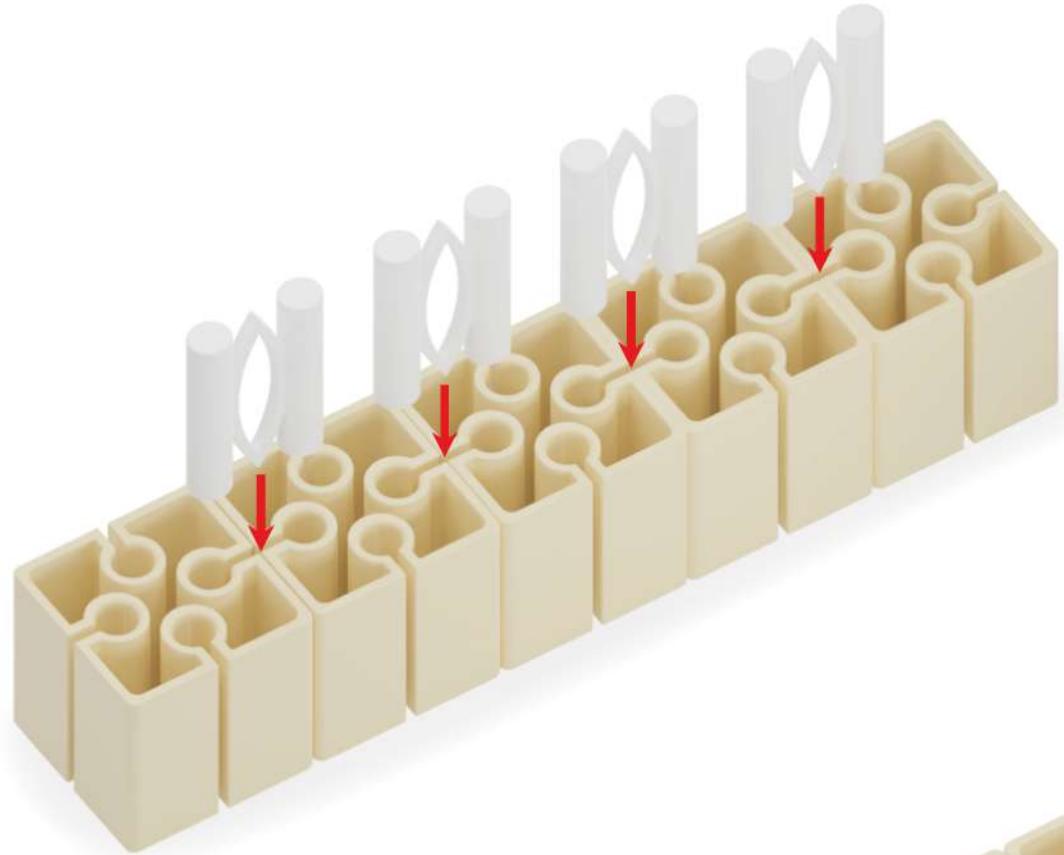

Parts list for the assembly:

- Grey Technic 1/2 wedge with hole: x2
- Grey Technic 1/2 wedge with hole: x10
- Tan Technic 1/2 wedge with hole: x8
- Tan Technic 1/2 wedge with hole: x8
- Tan Technic 1/2 wedge with hole: x27
- Blue Technic pin: x10
- Grey Technic 1/2 wedge with hole: x2
- Grey Technic axle: x41
- Green Technic pin: x8

1

x2

-  x6
-  x4
-  x2
-  x8

2

x2

3

 x4  x5

4

	x9		x2
	x2		x5

5

6

 x3     x2     x5

7

x2

9

 x4