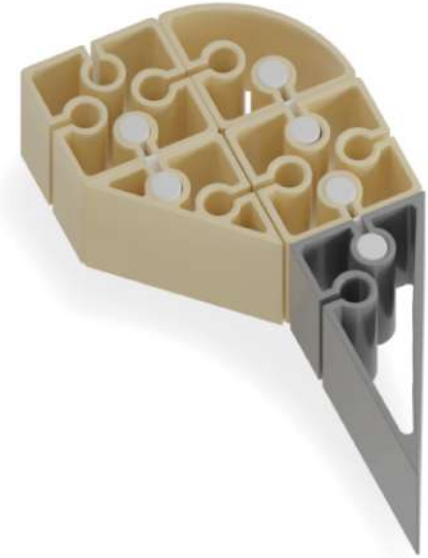

Parts list for the assembly:

- Grey Technic 1/2 wedge with hole: x2
- Grey Technic 1/2 wedge with hole: x10
- Tan Technic 1/2 wedge with hole: x8
- Tan Technic 1/2 wedge with hole: x8
- Tan Technic 1/2 wedge with hole: x27
- Blue Technic pin: x10
- Grey Technic 1/2 wedge with hole: x2
- Grey Technic axle: x41
- Green Technic pin: x8

1

x2

-  x6
-  x4
-  x2
-  x8

2

x2

3

 x4  x5

4

	x9		x2
	x2		x5

5

6

 x3     x2     x5

7

x2

9

 x4