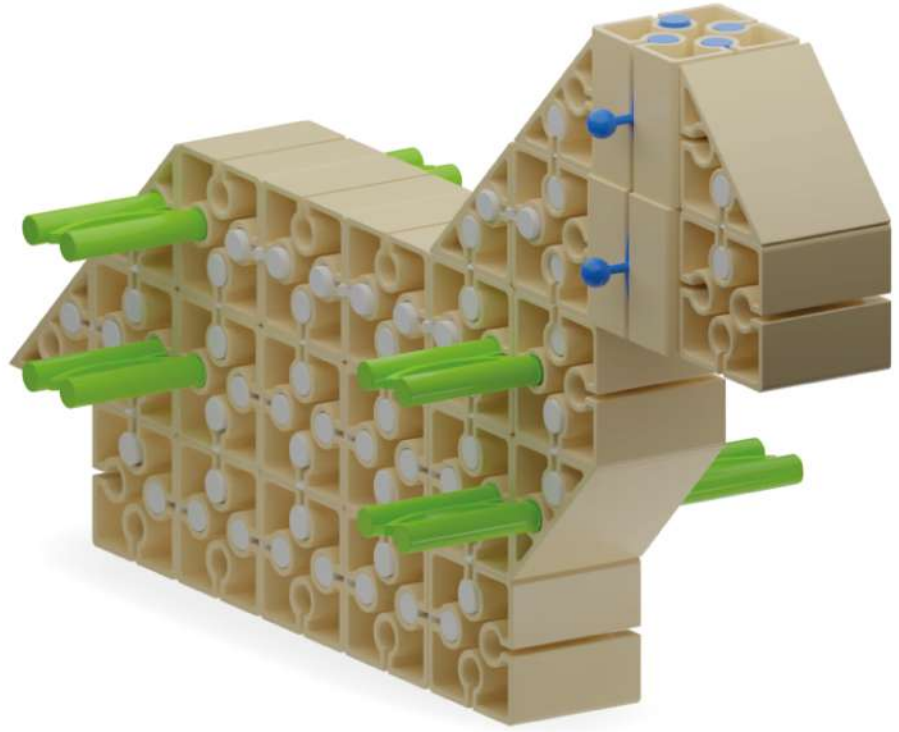

Parts list for the assembly:

- Grey Technic 1/2 wedge with hole: x2
- Grey Technic 1/2 wedge with hole: x10
- Tan Technic 1/2 wedge with hole: x8
- Tan Technic 1/2 wedge with hole: x8
- Tan Technic 1/2 wedge with hole: x27
- Blue Technic pin: x10
- Grey Technic 1/2 wedge with hole: x2
- Grey Technic axle: x41
- Green Technic pin: x8

	x9		x2
	x2		x5

5

6

 x3     x2     x5

7

x2

9

 x4

10

1 1

12

13

-  x8
-  x4
-  x2

14