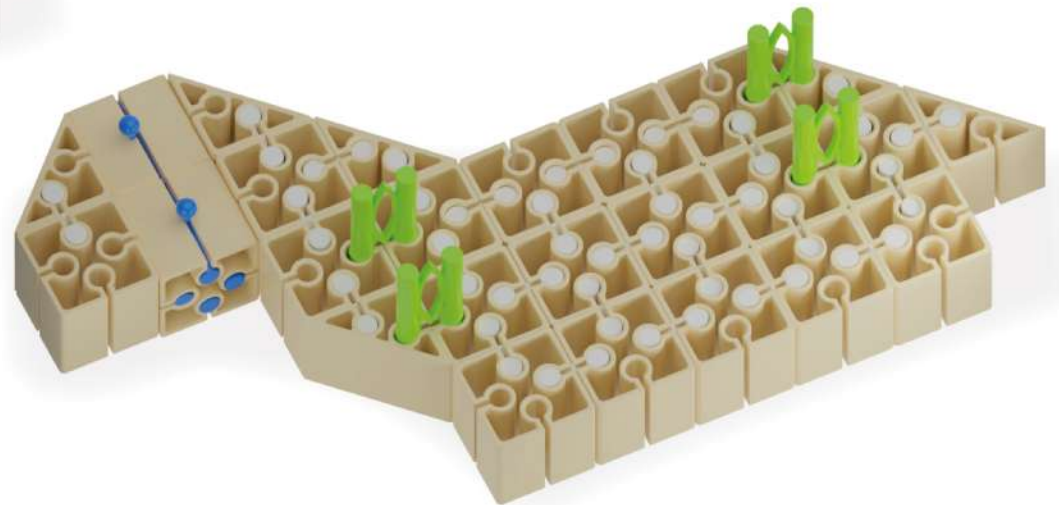

Parts list for the assembly:

- Grey Technic 1/2 wedge with hole: x2
- Grey Technic 1/2 wedge with hole: x10
- Tan Technic 1/2 wedge with hole: x8
- Tan Technic 1/2 wedge with hole: x8
- Tan Technic 1/2 wedge with hole: x27
- Blue Technic pin: x10
- Grey Technic 1/2 wedge with hole: x2
- Grey Technic axle: x41
- Green Technic pin: x8

1

x2

-  x6
-  x4
-  x2
-  x8

2

x2

3

 x4  x5

4

	x9		x2
	x2		x5

5

6

 x3     x2     x5

7

x2

9

 x4

10

1 1

12

13

-  x8
-  x4
-  x2

14