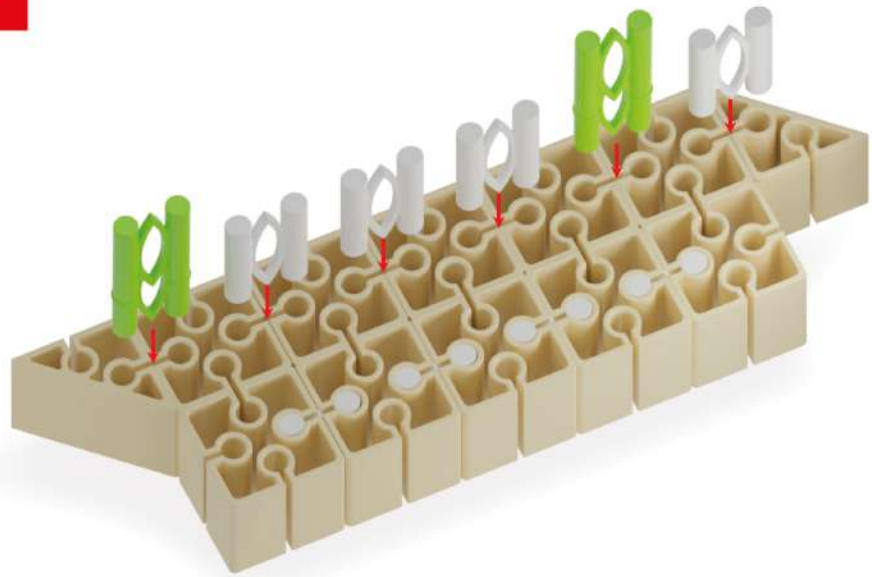

Parts list for the assembly:

- Grey Technic 1/2 wedge with hole: x2
- Grey Technic 1/2 wedge with hole: x10
- Tan Technic 1/2 wedge with hole: x8
- Tan Technic 1/2 wedge with hole: x8
- Tan Technic 1/2 wedge with hole: x27
- Blue Technic pin: x10
- Grey Technic 1/2 wedge with hole: x2
- Grey Technic axle: x41
- Green Technic pin: x8

1

x2

-  x6
-  x4
-  x2
-  x8

2

x2

3

 x4  x5

4

	x9		x2
	x2		x5

5

6

 x3     x2     x5

7

x2

9

 x4