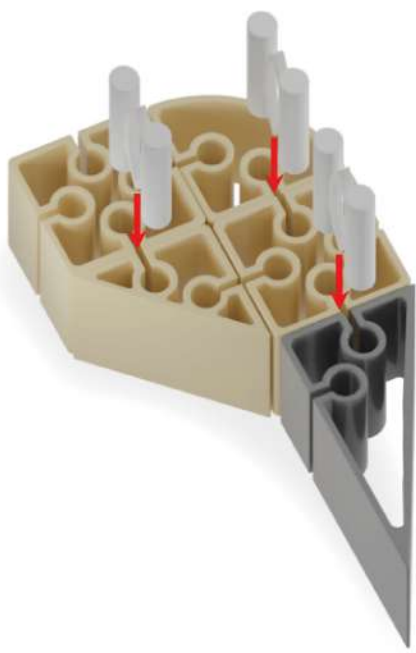

Parts list for the assembly:

- Grey Technic 1/2 wedge with hole: x2
- Grey Technic 1/2 wedge with hole: x10
- Tan Technic 1/2 wedge with hole: x8
- Tan Technic 1/2 wedge with hole: x8
- Tan Technic 1/2 wedge with hole: x27
- Blue Technic pin: x10
- Grey Technic 1/2 wedge with hole: x2
- Grey Technic axle: x41
- Green Technic pin: x8

1

x2

-  x6
-  x4
-  x2
-  x8

2

x2

3

 x4  x5

4

	x9		x2
	x2		x5

5

6

 x3     x2     x5

7

x2

9

 x4

10

1 1

12

13

-  x8
-  x4
-  x2

14