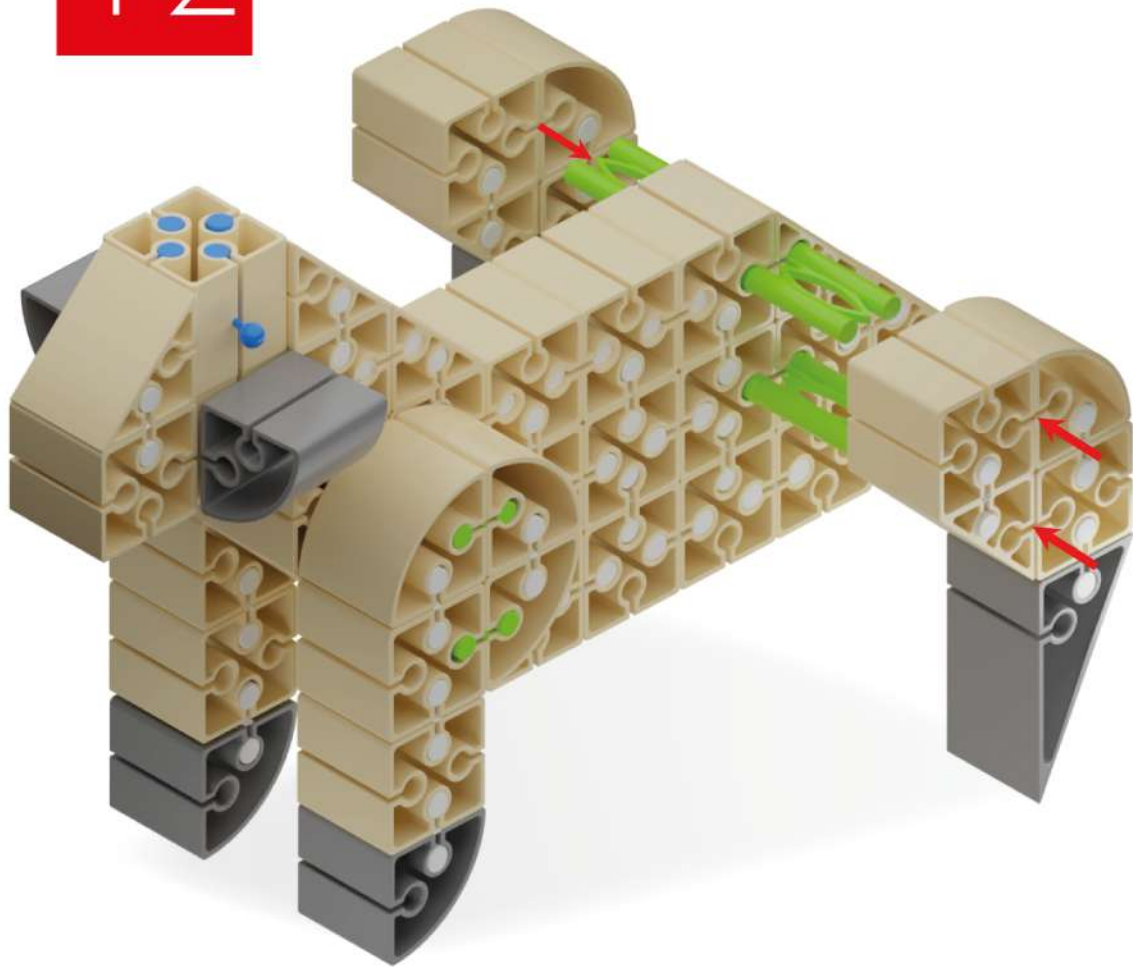

Parts list for the assembly:

- Grey Technic 1/2 wedge with hole: x2
- Grey Technic 1/2 wedge with hole: x10
- Tan Technic 1/2 wedge with hole: x8
- Tan Technic 1/2 wedge with hole: x8
- Tan Technic 1/2 wedge with hole: x27
- Blue Technic pin: x10
- Grey Technic 1/2 wedge with hole: x2
- Grey Technic axle: x41
- Green Technic pin: x8

10

1 1

12

13

-  x8
-  x4
-  x2

14