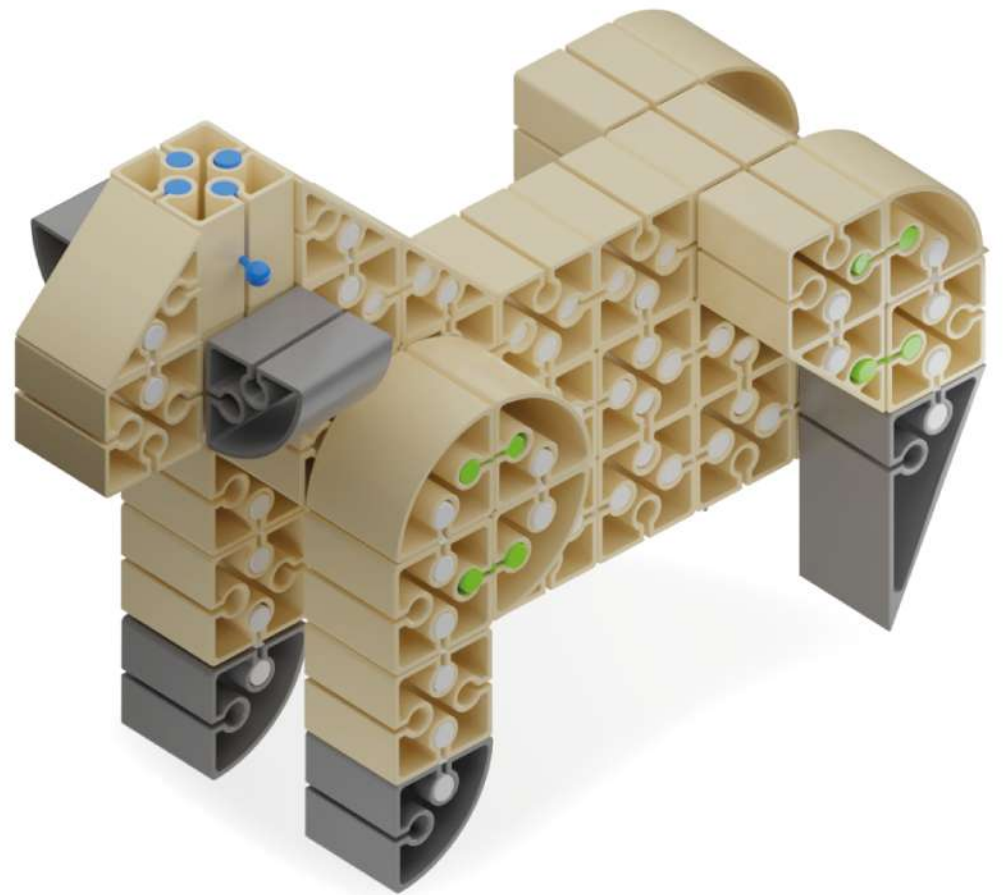

Parts list for the assembly:

- Grey Technic 1/2 wedge with hole: x2
- Grey Technic 1/2 wedge with hole: x10
- Tan Technic 1/2 wedge with hole: x8
- Tan Technic 1/2 wedge with hole: x8
- Tan Technic 1/2 wedge with hole: x27
- Blue Technic pin: x10
- Grey Technic 1/2 wedge with hole: x2
- Grey Technic axle: x41
- Green Technic pin: x8

10

1 1

12

13

-  x8
-  x4
-  x2

14