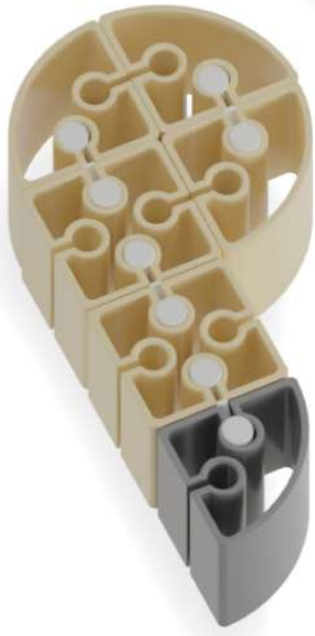

Parts list for the assembly:

- Grey Technic 1/2 wedge with hole: x2
- Grey Technic 1/2 wedge with hole: x10
- Tan Technic 1/2 wedge with hole: x8
- Tan Technic 1/2 wedge with hole: x8
- Tan Technic 1/2 wedge with hole: x27
- Blue Technic pin: x10
- Grey Technic 1/2 wedge with hole: x2
- Grey Technic axle: x41
- Green Technic pin: x8

1

x2

-  x6
-  x4
-  x2
-  x8

2

x2

3

 x4  x5

4

	x9		x2
	x2		x5

5

6

 x3     x2     x5

7

x2

9

 x4