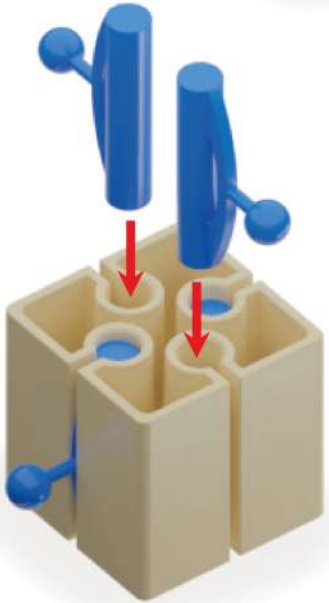

Parts list for the assembly:

- Grey Technic 1/2 wedge with hole: x2
- Grey Technic 1/2 wedge with hole: x10
- Tan Technic 1/2 wedge with hole: x8
- Tan Technic 1/2 wedge with hole: x8
- Tan Technic 1/2 wedge with hole: x27
- Blue Technic pin: x10
- Grey Technic 1/2 wedge with hole: x2
- Grey Technic axle: x41
- Green Technic pin: x8

1

x2

-  x6
-  x4
-  x2
-  x8

2

x2

3

 x4  x5

4

	x9		x2
	x2		x5

5

6

 x3     x2     x5

7

x2

9

 x4

10

1 1

12

13

-  x8
-  x4
-  x2

14