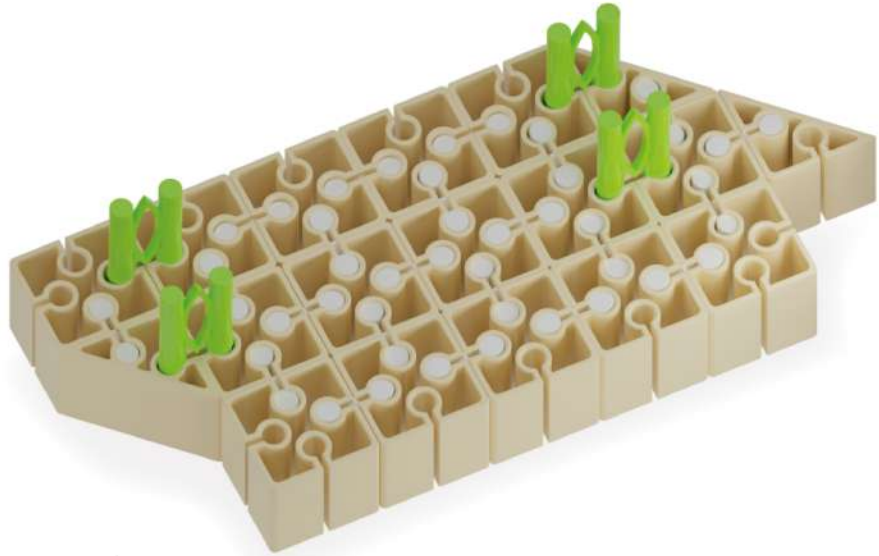

Parts list for the assembly:

- Grey Technic 1/2 wedge with hole: x2
- Grey Technic 1/2 wedge with hole: x10
- Tan Technic 1/2 wedge with hole: x8
- Tan Technic 1/2 wedge with hole: x8
- Tan Technic 1/2 wedge with hole: x27
- Blue Technic pin: x10
- Grey Technic 1/2 wedge with hole: x2
- Grey Technic axle: x41
- Green Technic pin: x8

1

x2

-  x6
-  x4
-  x2
-  x8

2

x2

3

 x4  x5

4

	x9		x2
	x2		x5

5

6

 x3     x2     x5

7

x2

9

 x4