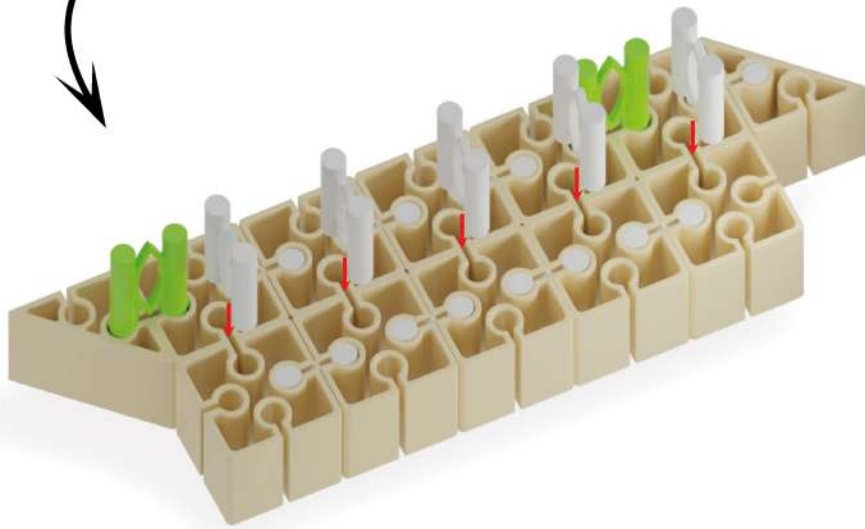

Parts list for the assembly:

- Grey Technic 1/2 wedge with hole: x2
- Grey Technic 1/2 wedge with hole: x10
- Tan Technic 1/2 wedge with hole: x8
- Tan Technic 1/2 wedge with hole: x8
- Tan Technic 1/2 wedge with hole: x27
- Blue Technic pin: x10
- Grey Technic 1/2 wedge with hole: x2
- Grey Technic axle: x41
- Green Technic pin: x8

1

x2

-  x6
-  x4
-  x2
-  x8

2

x2

3

 x4  x5

4

	x9		x2
	x2		x5

5

6

 x3     x2     x5

7

x2

9

 x4