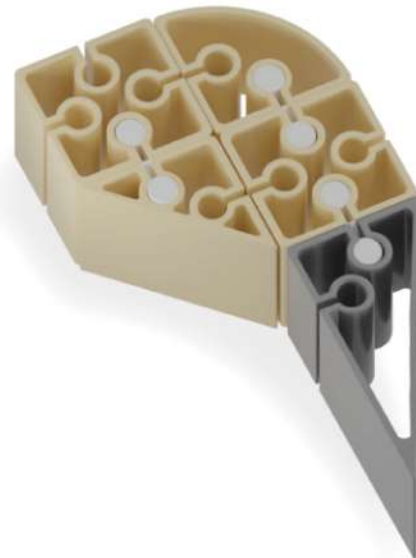

Parts list for the assembly:

- Grey Technic 1/2 wedge with hole: x2
- Grey Technic 1/2 wedge with hole: x10
- Tan Technic 1/2 wedge with hole: x8
- Tan Technic 1/2 wedge with hole: x8
- Tan Technic 1/2 wedge with hole: x27
- Blue Technic pin: x10
- Grey Technic 1/2 wedge with hole: x2
- Grey Technic axle: x41
- Green Technic pin: x8

1

x2

-  x6
-  x4
-  x2
-  x8

2

x2

3

 x4  x5

4

	x9		x2
	x2		x5

5

6

 x3     x2     x5

7

x2

9

 x4