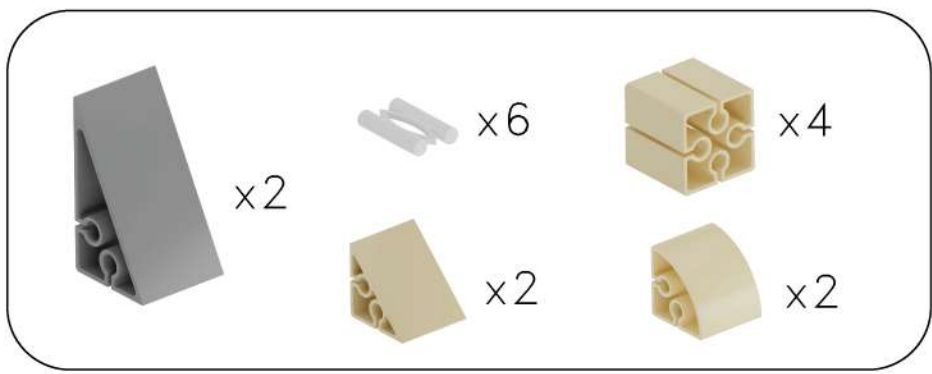

Parts list for the assembly:

- Grey Technic 1/2 wedge with hole: x2
- Grey Technic 1/2 wedge with hole: x10
- Tan Technic 1/2 wedge with hole: x8
- Tan Technic 1/2 wedge with hole: x8
- Tan Technic 1/2 wedge with hole: x27
- Blue Technic pin: x10
- Grey Technic 1/2 wedge with hole: x2
- Grey Technic axle: x41
- Green Technic pin: x8

1

x2

-  x6
-  x4
-  x2
-  x8

2

x2

3

 x4  x5

4

	x9		x2
	x2		x5

5

6

 x3     x2     x5

7

x2

9

 x4