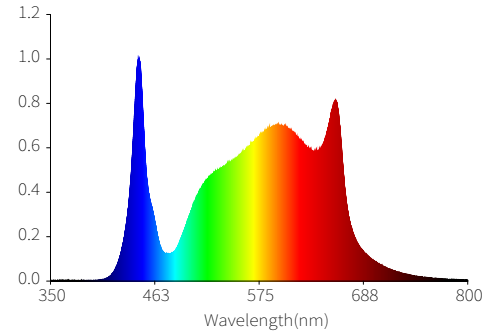

Specifications

Product Model	LED PAD1200
Product code	80.01.0358
Light output PPF	3480 $\mu\text{mol/s}$
Efficiency	2.90 $\mu\text{mol/J}$
Dimming	240-1200W, OFF/RTU/0-10V
Input power	1200W(AC240V)
Input voltage	AC 120V-277V
Input frequency	50/60Hz
Light distribution	120°
Mounting height	8" - 24" (20-60cm) above canopy
Operating temperature	0°C~35°C
Operating humidity	0~95%
Thermal management	Passive
Power factor	≥ 0.97
Total harmonic distortion	$\leq 15\%$
Requirement of installment	Comply with ETL/CE/EAC certificate
Lifetime L90	> 50,000hrs
IP rating	IP65
Product dimensions	2200x1100x48 mm
Product weight	20.1KG
Packaging method	1PC/Carton (LED fixture with Driver)
Packing dimensions	1190x663x215mm
Gross weight	26.1KG
Loading Quantity	20GP: 163 Carton 40GP: 344 Carton 40HQ: 390 Carton
Warranty	5 years standard warranty
Region applied	USA, Canada, Australia, EU, Russia, etc.
Industry application	Greenhouse, indoor grow room, tent

Spectrum

Nominal Electrical Ac Input*

AC VOLTAGE	120V	208V	220V	240V	277V
AC Current	10.62A	5.84A	5.49A	5.00A	4.34A
AC Power	1275W	1215W	1208W	1200W	1202W
Power Factor	0.99	0.99	0.99	0.98	0.98

* At 25°C (77°F) Ambient Temperature