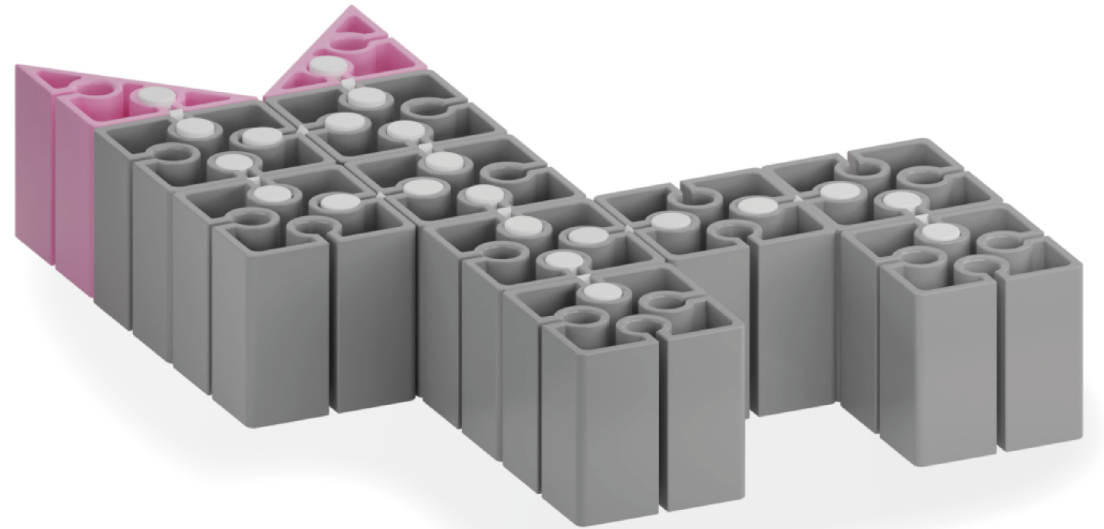

-  x2
-  x9
-  x13
-  x2

1

 x5

 x4

2

x4

x5

A rounded rectangular box containing a parts list. The top part shows a grey Technic connector (a 1x2 Technic brick with two holes on one side) next to the text 'x4'. The bottom part shows two grey Technic axles next to the text 'x5'.

3

4

	x2
	x2