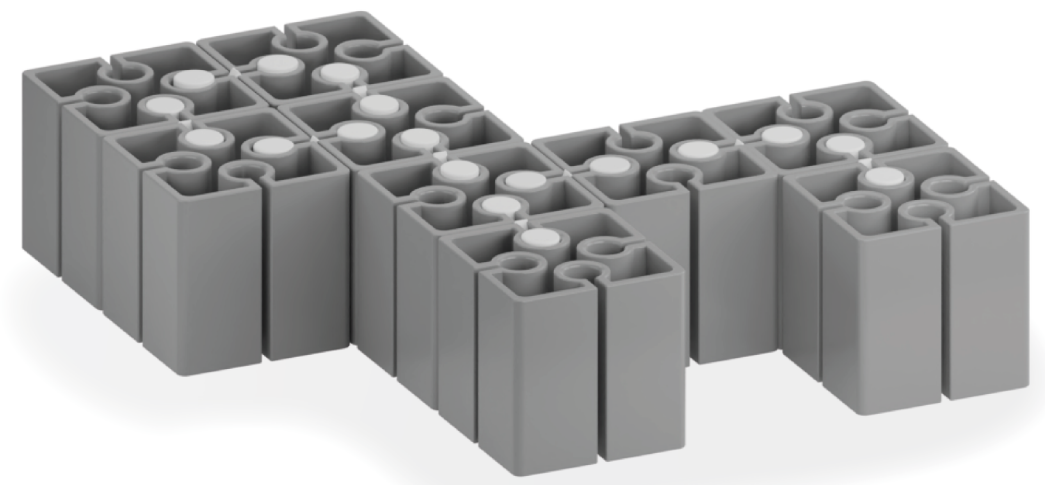

-  x2
-  x9
-  x13
-  x2

1

 x5

 x4

2

x4

x5

A rounded rectangular box containing a parts list. The top part shows a grey Technic connector (a 1x2 Technic brick with two holes on one side) next to the text 'x4'. The bottom part shows two grey Technic axles next to the text 'x5'.

3

4

	x2
	x2