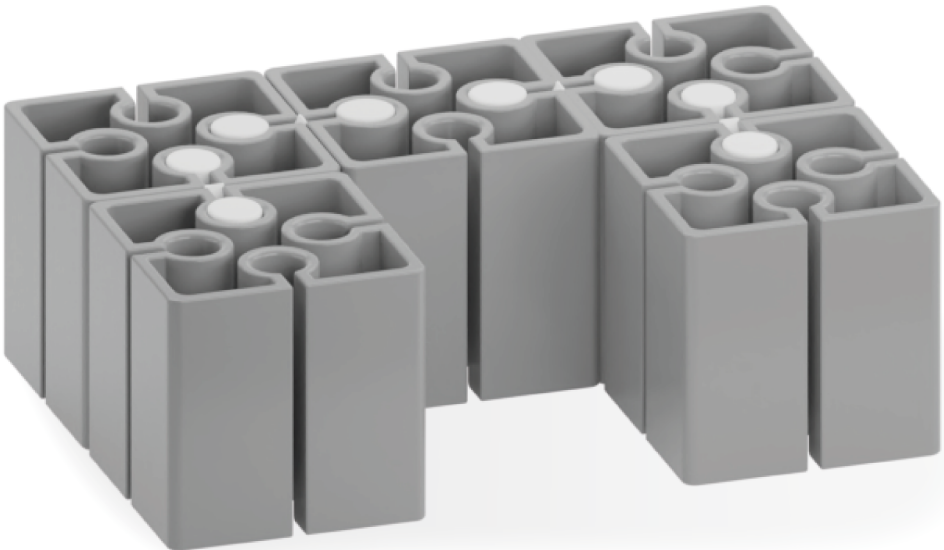

-  x2
-  x9
-  x13
-  x2

1

 x5

 x4

2

x4

x5

A rounded rectangular box containing a parts list. The top part shows a grey Technic connector (a 1x2 Technic brick with two holes on one side) next to the text 'x4'. The bottom part shows two grey Technic axles next to the text 'x5'.

3

4

	x2
	x2