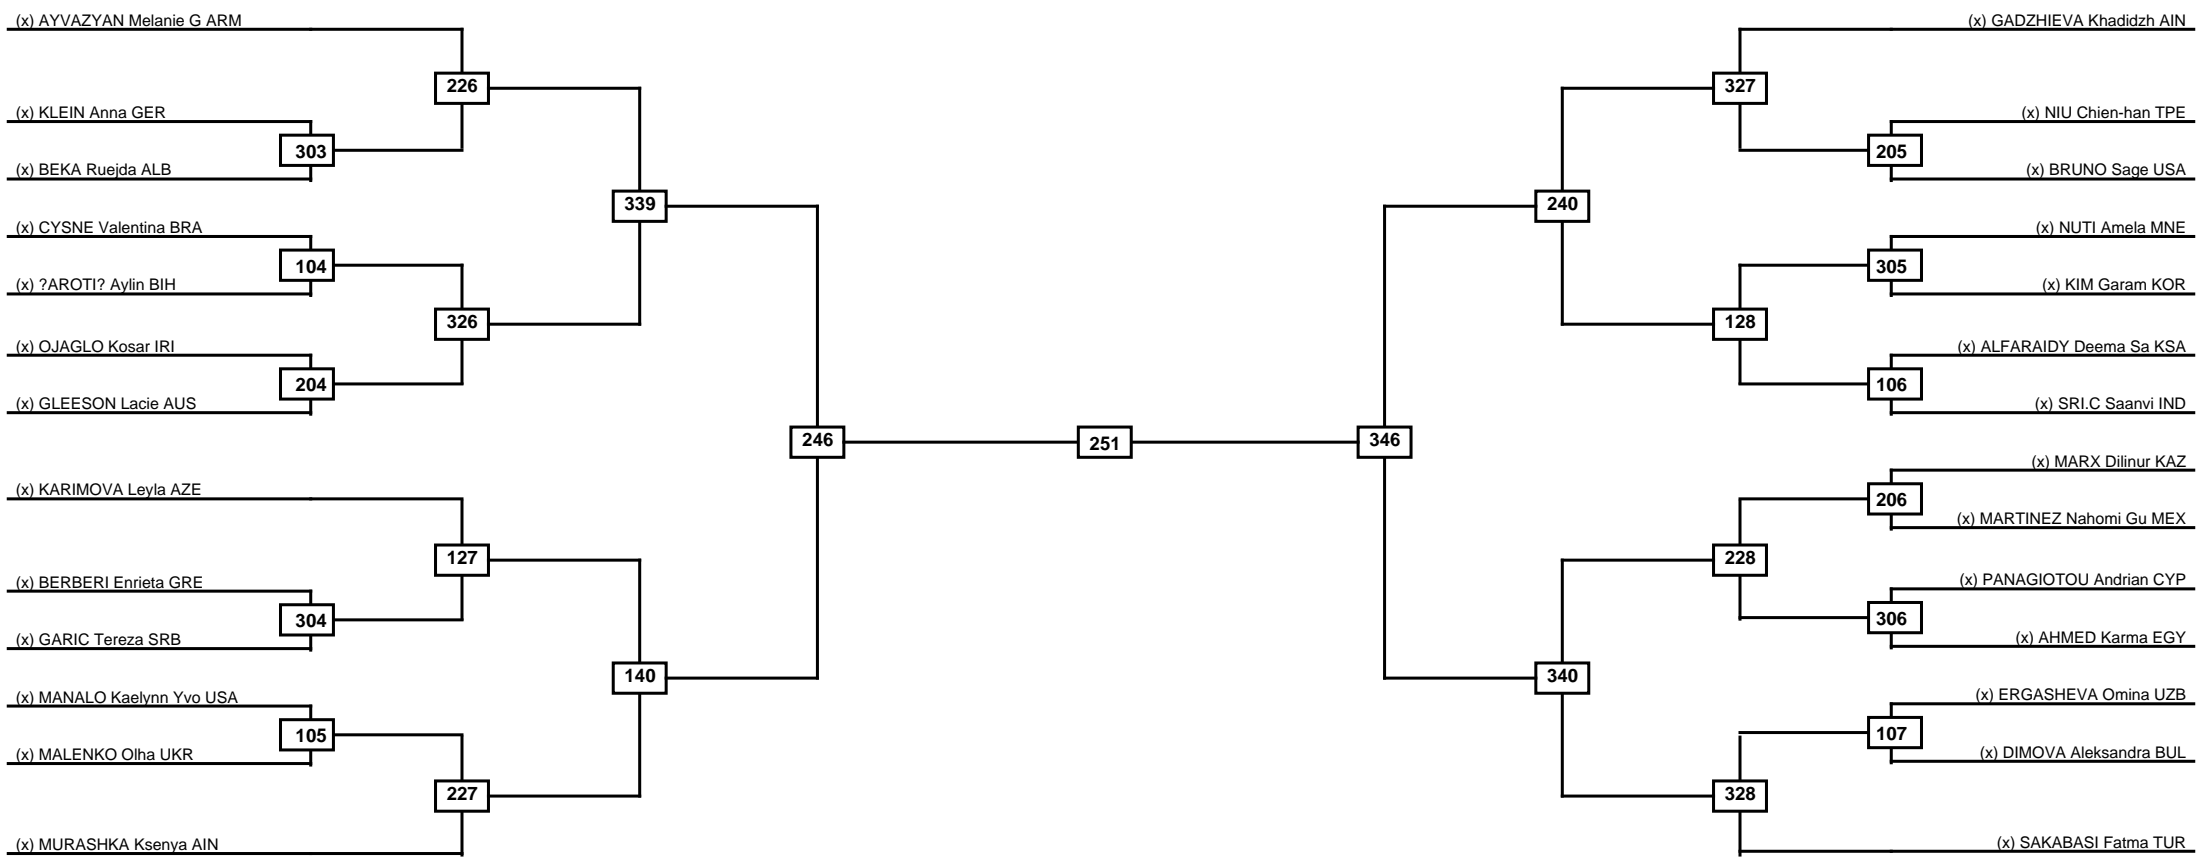

Round of 32   Round of 16   Quarterfinals   Semifinals   Final   Semifinals   Quarterfinals   Round of 16   Round of 32

Classification

LEGEND RSC: Win by Referee stops contest   PTG: Win by Point gap   SUP: Win by Superiority   DSQ: Win by Disqualification   DQB: Win by Disqualification for Unsportsmanlike behavior   DWR: Win by double Withdrawal   R: Round  
(x)Seed   PFT: Win by Final score   GDP: Win by Golden points   WDR: Win by Withdrawal   PUN: Win by Punitive declaration   DDB: Double disqualification for Unsportsmanlike behavior   DDQ: Double Disqualification

Round of 64   Round of 32   Round of 16   Quarterfinals   Semifinals   Final   Semifinals   Quarterfinals   Round of 16   Round of 32   Round of 64

**LEGEND**   RSC: Win by Referee stops contest   PTG: Win by Point gap   SUP: Win by Superiority   DSQ: Win by Disqualification   DQB: Win by Disqualification for Unsportsmanlike behavior   DWR: Win by double Withdrawal   R: Round  
 (x)Seed   PFT: Win by Final score   GDP: Win by Golden points   WDR: Win by Withdrawal   PUN: Win by Punitive declaration   DDB: Double disqualification for Unsportsmanlike behavior   DDQ: Double Disqualification

Round of 32
Round of 16
Quarterfinals
Semifinals
Final
Semifinals
Quarterfinals
Round of 16
Round of 32

Classification

**LEGEND**    RSC: Win by Referee stops contest    PTG: Win by Point gap    SUP: Win by Superiority    DSQ: Win by Disqualification    DQB: Win by Disqualification for Unsportsmanlike behavior    DWR: Win by double Withdrawal    R: Round  
 (x)Seed    PFT: Win by Final score    GDP: Win by Golden points    WDR: Win by Withdrawal    PUN: Win by Punitive declaration    DDB: Double disqualification for Unsportsmanlike behavior    DDQ: Double Disqualification