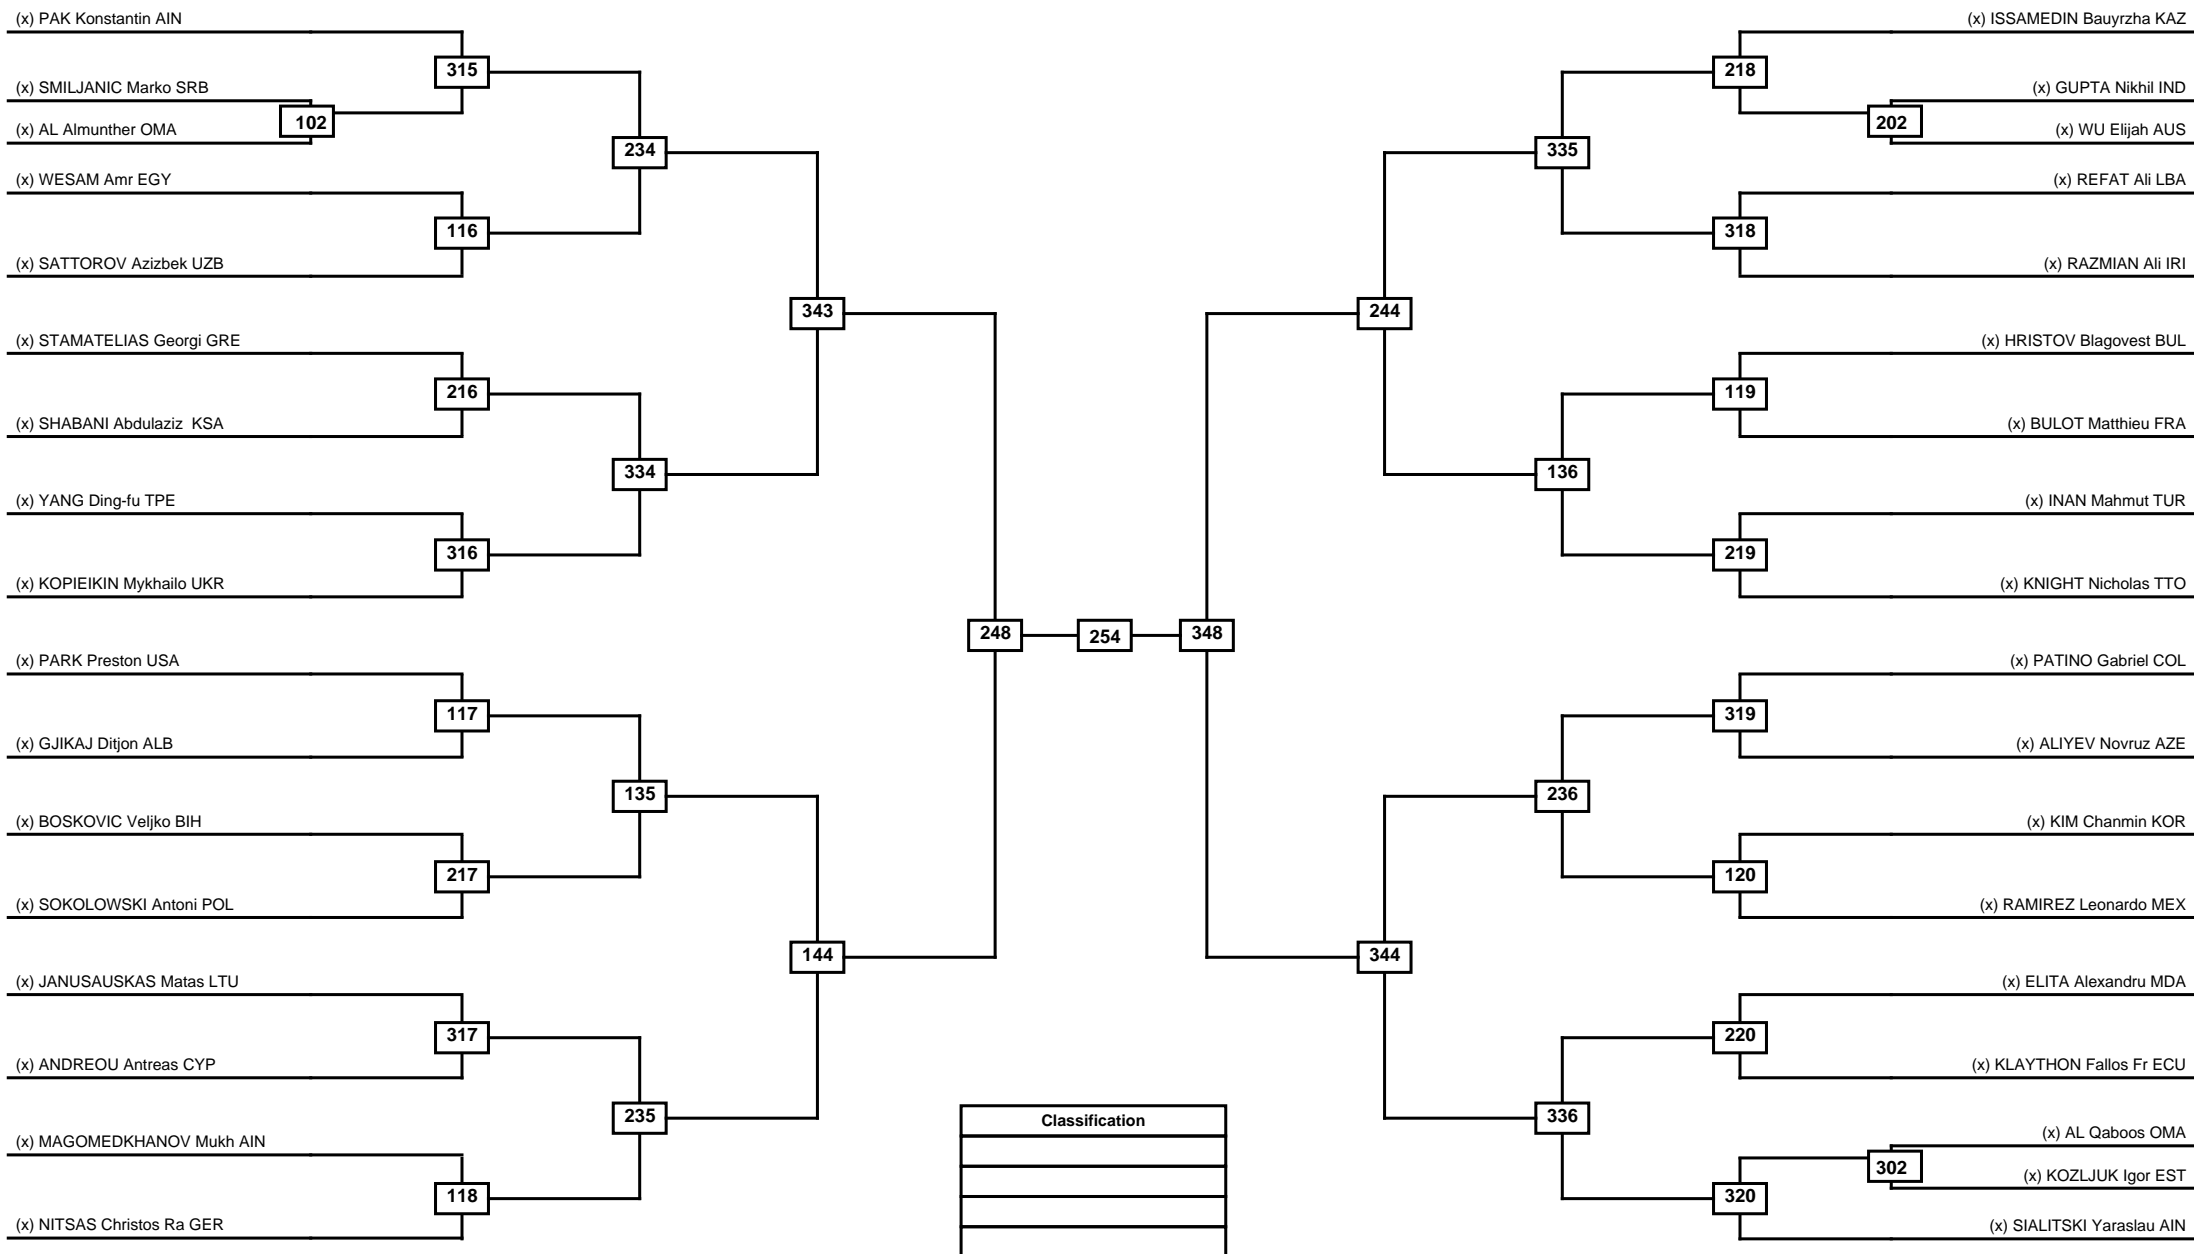

Round of 64   Round of 32   Round of 16   Quarterfinals   Semifinals   Final   Semifinals   Quarterfinals   Round of 16   Round of 32   Round of 64

LEGEND RSC: Win by Referee stops contest   PTG: Win by Point gap   SUP: Win by Superiority   DSQ: Win by Disqualification   DQB: Win by Disqualification for Unsportsmanlike behavior   DWR: Win by double Withdrawal   R: Round  
(x)Seed   PFT: Win by Final score   GDP: Win by Golden points   WDR: Win by Withdrawal   PUN: Win by Punitive declaration   DDB: Double disqualification for Unsportsmanlike behavior   DDQ: Double Disqualification

Round of 32   Round of 16   Quarterfinals   Semifinals   Final   Semifinals   Quarterfinals   Round of 16   Round of 32

Classification

LEGEND RSC: Win by Referee stops contest   PTG: Win by Point gap   SUP: Win by Superiority   DSQ: Win by Disqualification   DQB: Win by Disqualification for Unsportsmanlike behavior   DWR: Win by double Withdrawal   R: Round  
(x)Seed   PFT: Win by Final score   GDP: Win by Golden points   WDR: Win by Withdrawal   PUN: Win by Punitive declaration   DDB: Double disqualification for Unsportsmanlike behavior   DDQ: Double Disqualification