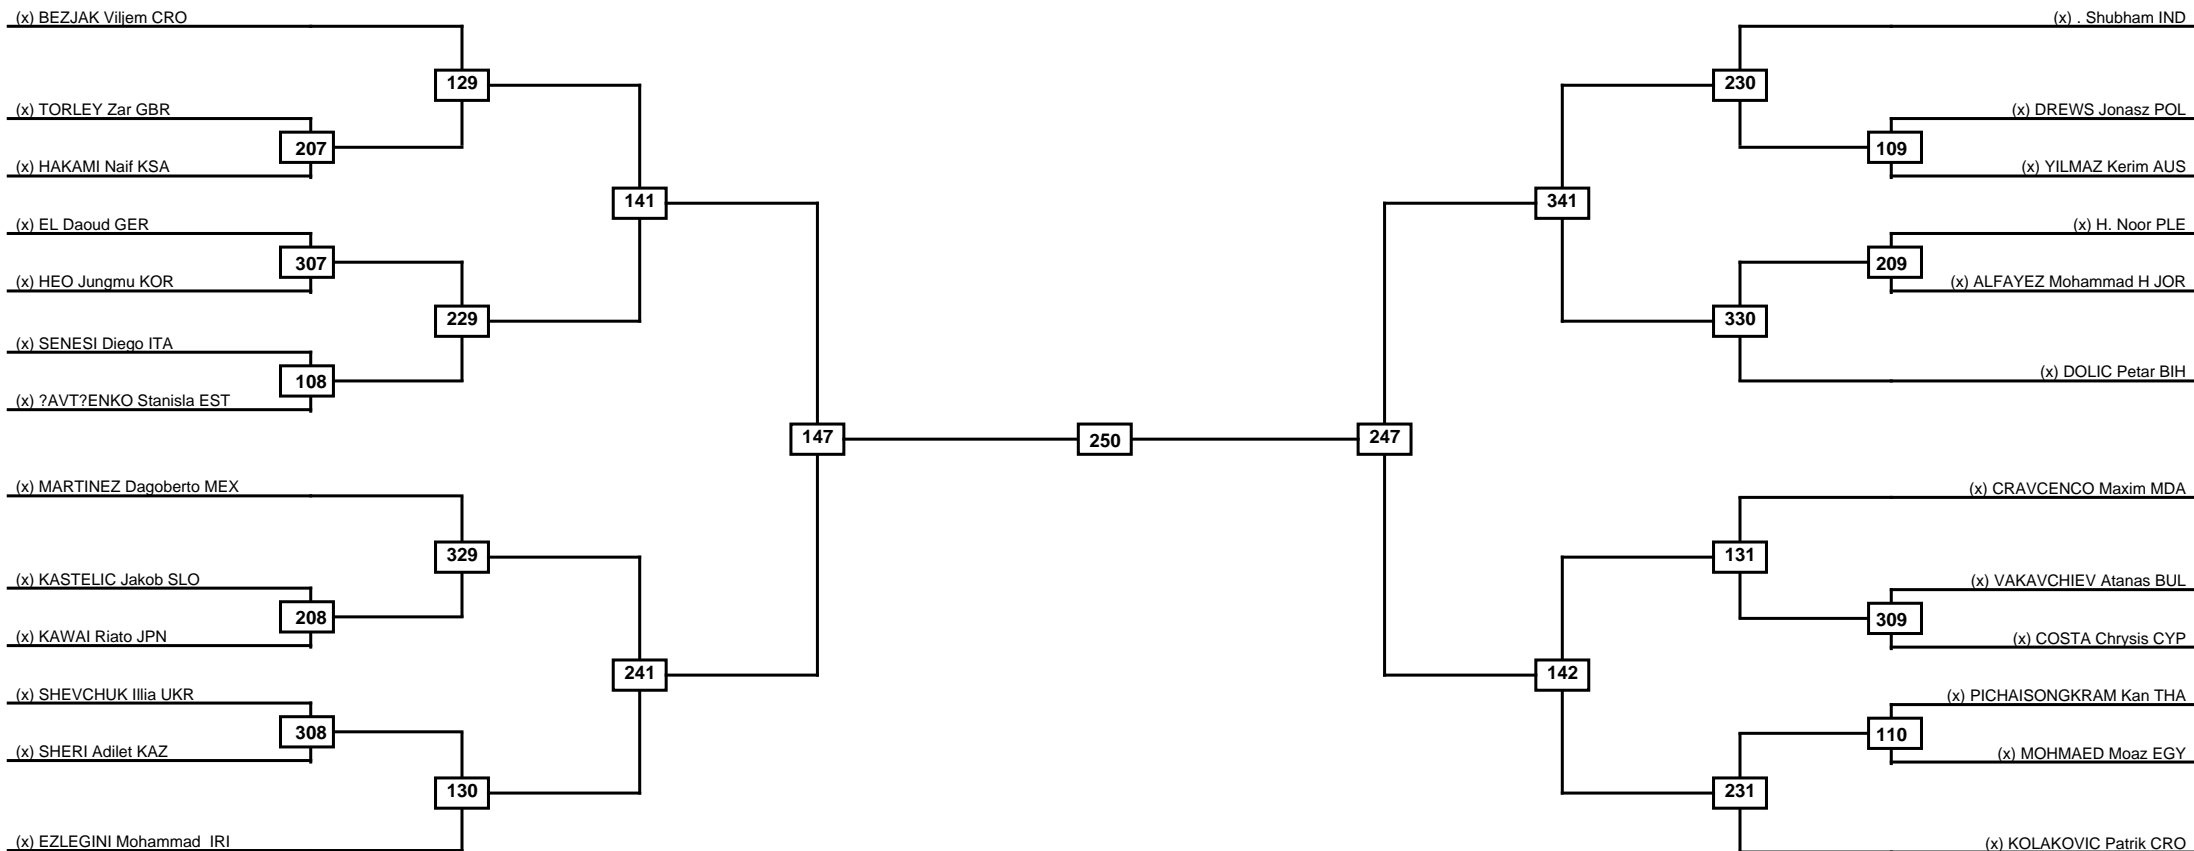

Round of 64   Round of 32   Round of 16   Quarterfinals   Semifinals   Final   Semifinals   Quarterfinals   Round of 16   Round of 32   Round of 64

LEGEND RSC: Win by Referee stops contest   PTG: Win by Point gap   SUP: Win by Superiority   DSQ: Win by Disqualification   DQB: Win by Disqualification for Unsportsmanlike behavior   DWR: Win by double Withdrawal   R: Round  
(x)Seed   PFT: Win by Final score   GDP: Win by Golden points   WDR: Win by Withdrawal   PUN: Win by Punitive declaration   DDB: Double disqualification for Unsportsmanlike behavior   DDQ: Double Disqualification

Round of 32   Round of 16   Quarterfinals   Semifinals   Final   Semifinals   Quarterfinals   Round of 16   Round of 32

Classification

LEGEND RSC: Win by Referee stops contest   PTG: Win by Point gap   SUP: Win by Superiority   DSQ: Win by Disqualification   DQB: Win by Disqualification for Unsportsmanlike behavior   DWR: Win by double Withdrawal   R: Round  
(x)Seed   PFT: Win by Final score   GDP: Win by Golden points   WDR: Win by Withdrawal   PUN: Win by Punitive declaration   DDB: Double disqualification for Unsportsmanlike behavior   DDQ: Double Disqualification