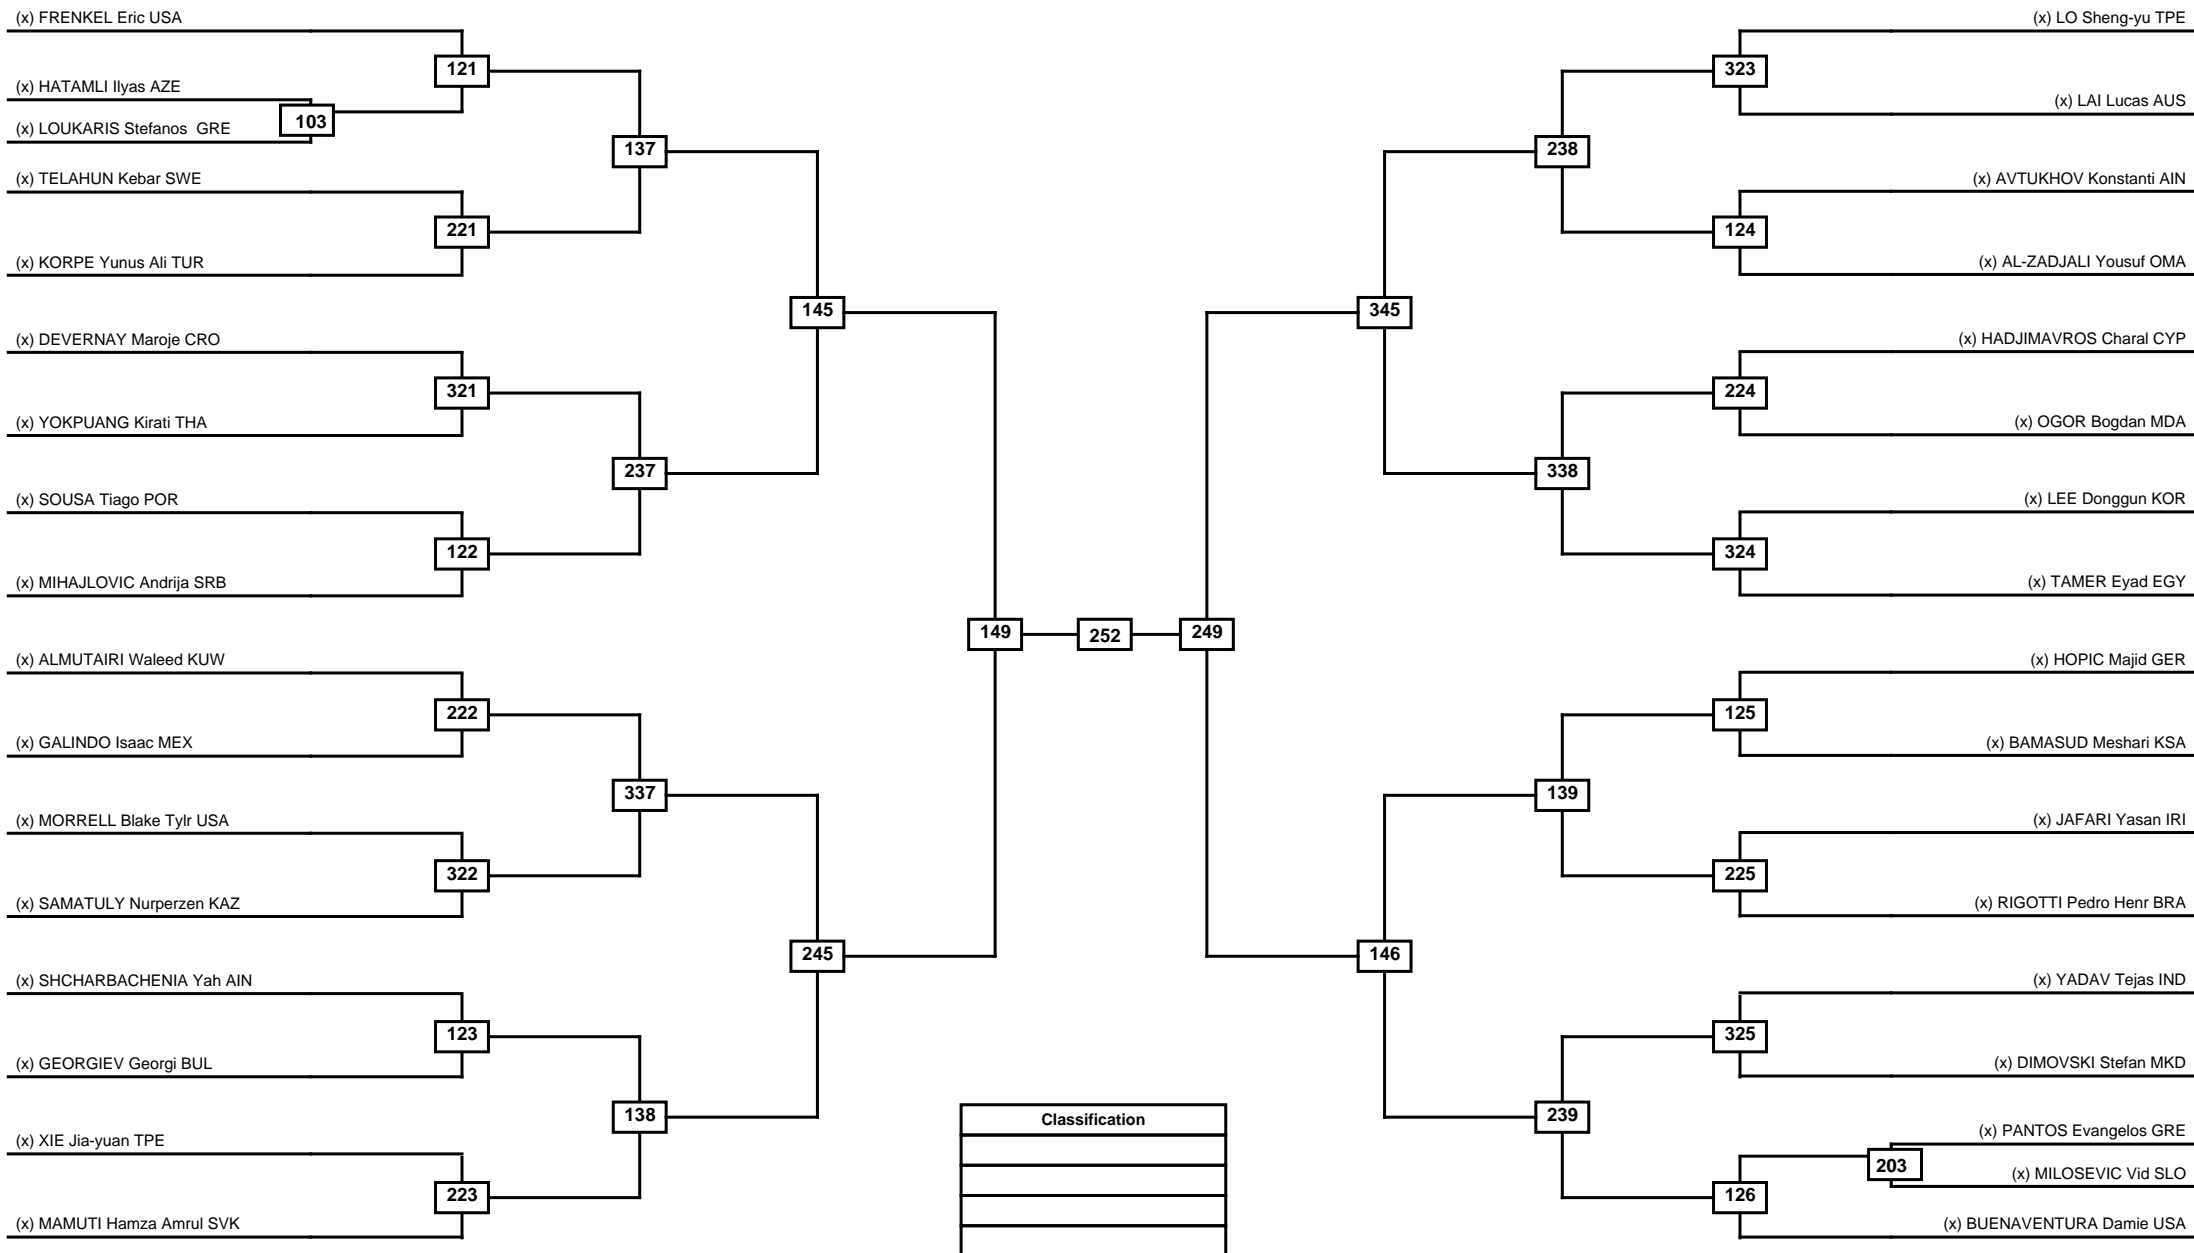

Round of 64   Round of 32   Round of 16   Quarterfinals   Semifinals   Final   Semifinals   Quarterfinals   Round of 16   Round of 32   Round of 64

LEGEND RSC: Win by Referee stops contest   PTG: Win by Point gap   SUP: Win by Superiority   DSQ: Win by Disqualification   DQB: Win by Disqualification for Unsportsmanlike behavior   DWR: Win by double Withdrawal   R: Round  
(x)Seed   PFT: Win by Final score   GDP: Win by Golden points   WDR: Win by Withdrawal   PUN: Win by Punitive declaration   DDB: Double disqualification for Unsportsmanlike behavior   DDQ: Double Disqualification

Round of 32   Round of 16   Quarterfinals   Semifinals   Final   Semifinals   Quarterfinals   Round of 16   Round of 32

Classification

LEGEND RSC: Win by Referee stops contest   PTG: Win by Point gap   SUP: Win by Superiority   DSQ: Win by Disqualification   DQB: Win by Disqualification for Unsportsmanlike behavior   DWR: Win by double Withdrawal   R: Round  
(x)Seed   PFT: Win by Final score   GDP: Win by Golden points   WDR: Win by Withdrawal   PUN: Win by Punitive declaration   DDB: Double disqualification for Unsportsmanlike behavior   DDQ: Double Disqualification