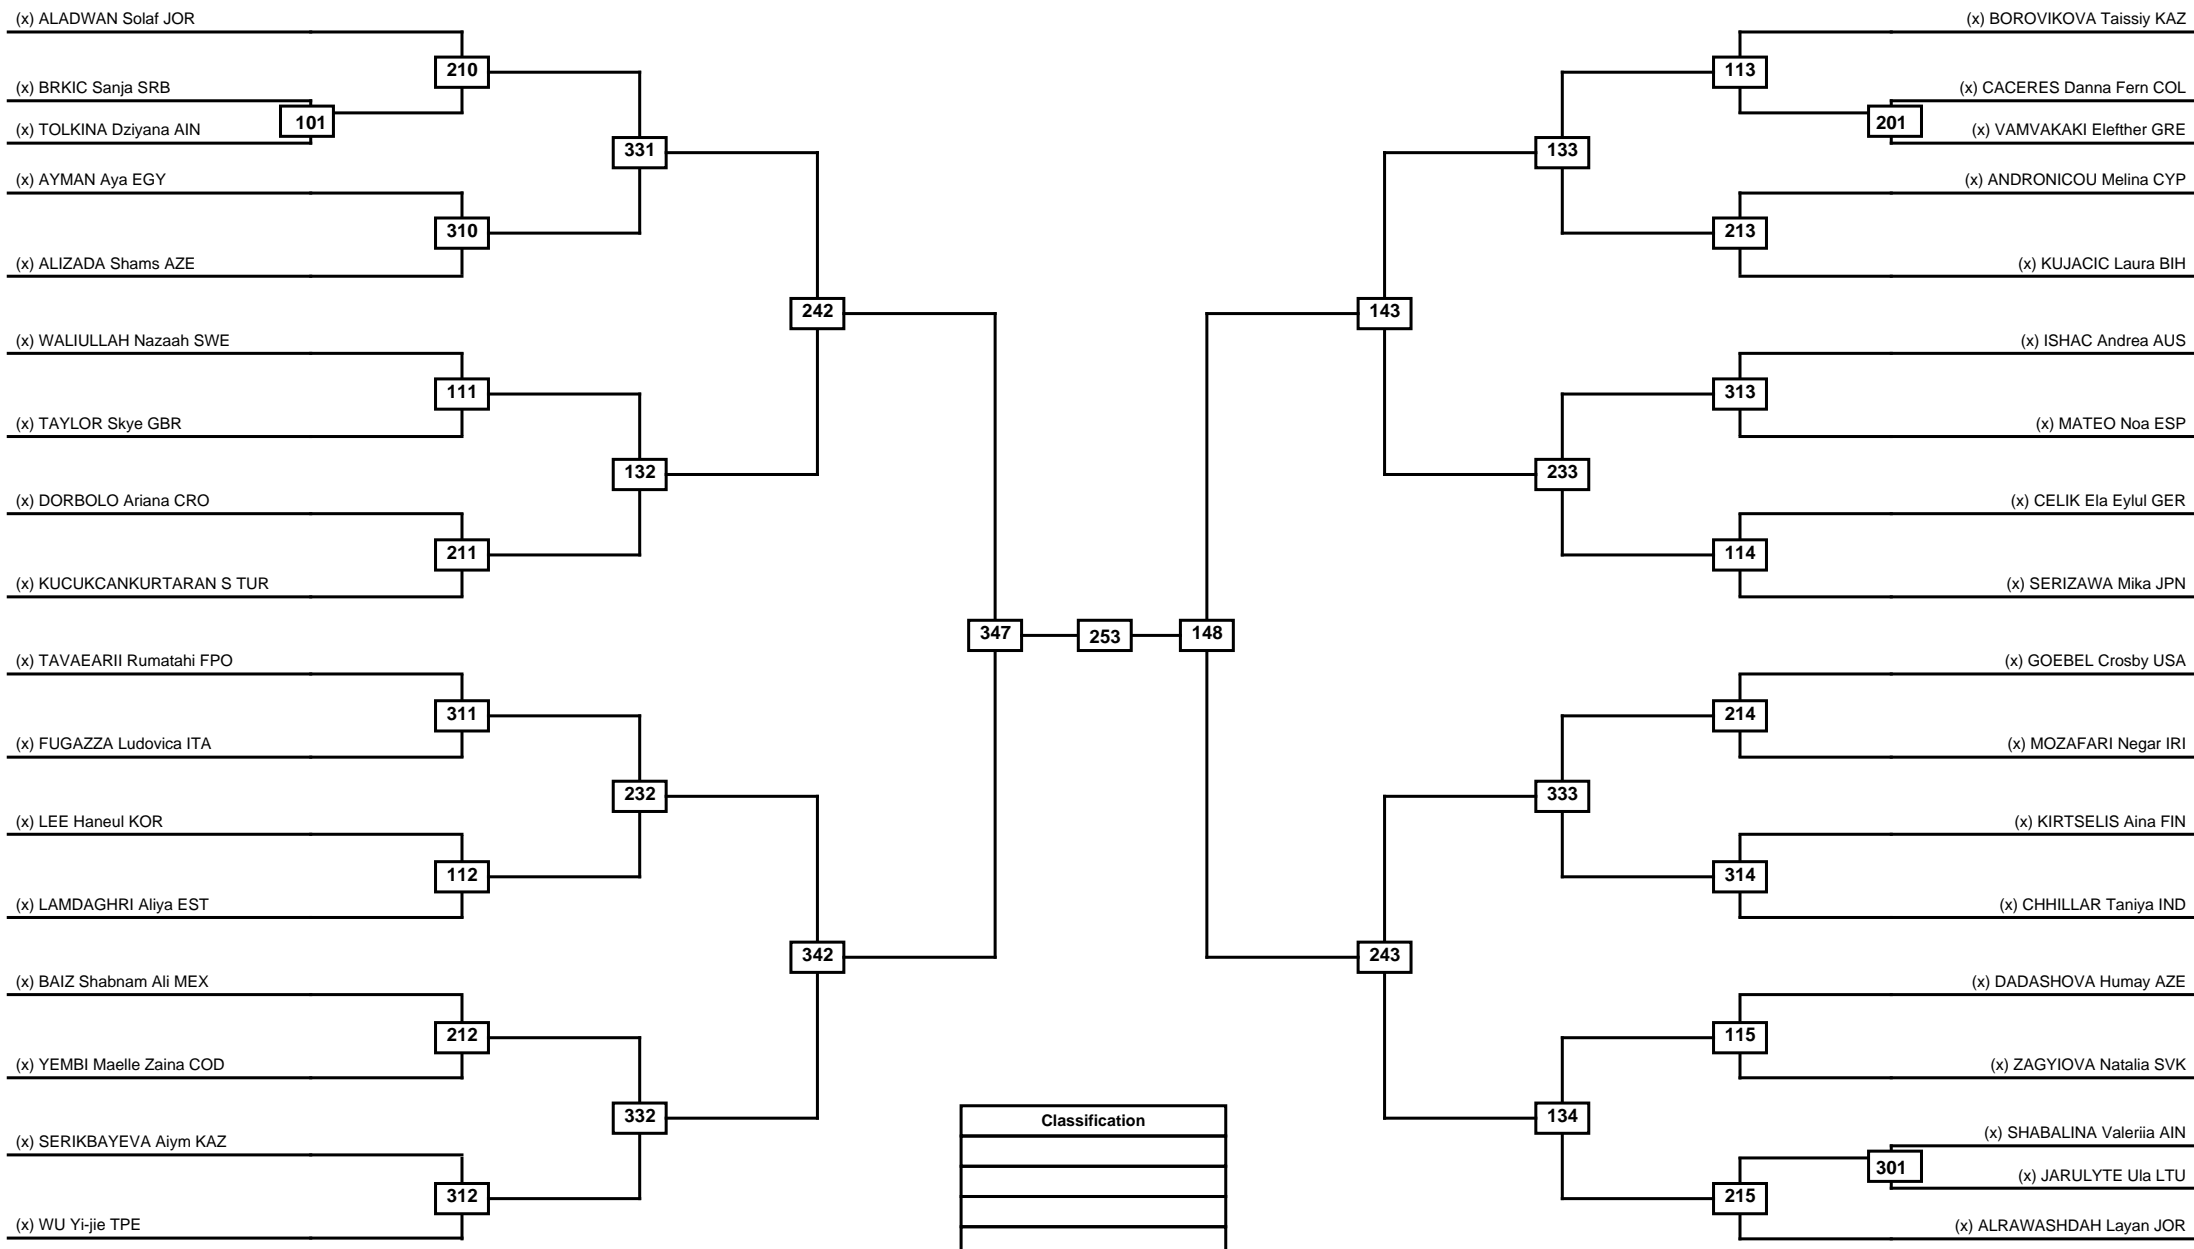

Round of 64   Round of 32   Round of 16   Quarterfinals   Semifinals   Final   Semifinals   Quarterfinals   Round of 16   Round of 32   Round of 64

LEGEND   RSC: Win by Referee stops contest   PTG: Win by Point gap   SUP: Win by Superiority   DSQ: Win by Disqualification   DQB: Win by Disqualification for Unsportsmanlike behavior   DWR: Win by double Withdrawal   R: Round
(x)Seed   PFT: Win by Final score   GDP: Win by Golden points   WDR: Win by Withdrawal   PUN: Win by Punitive declaration   DDB: Double disqualification for Unsportsmanlike behavior   DDQ: Double Disqualification