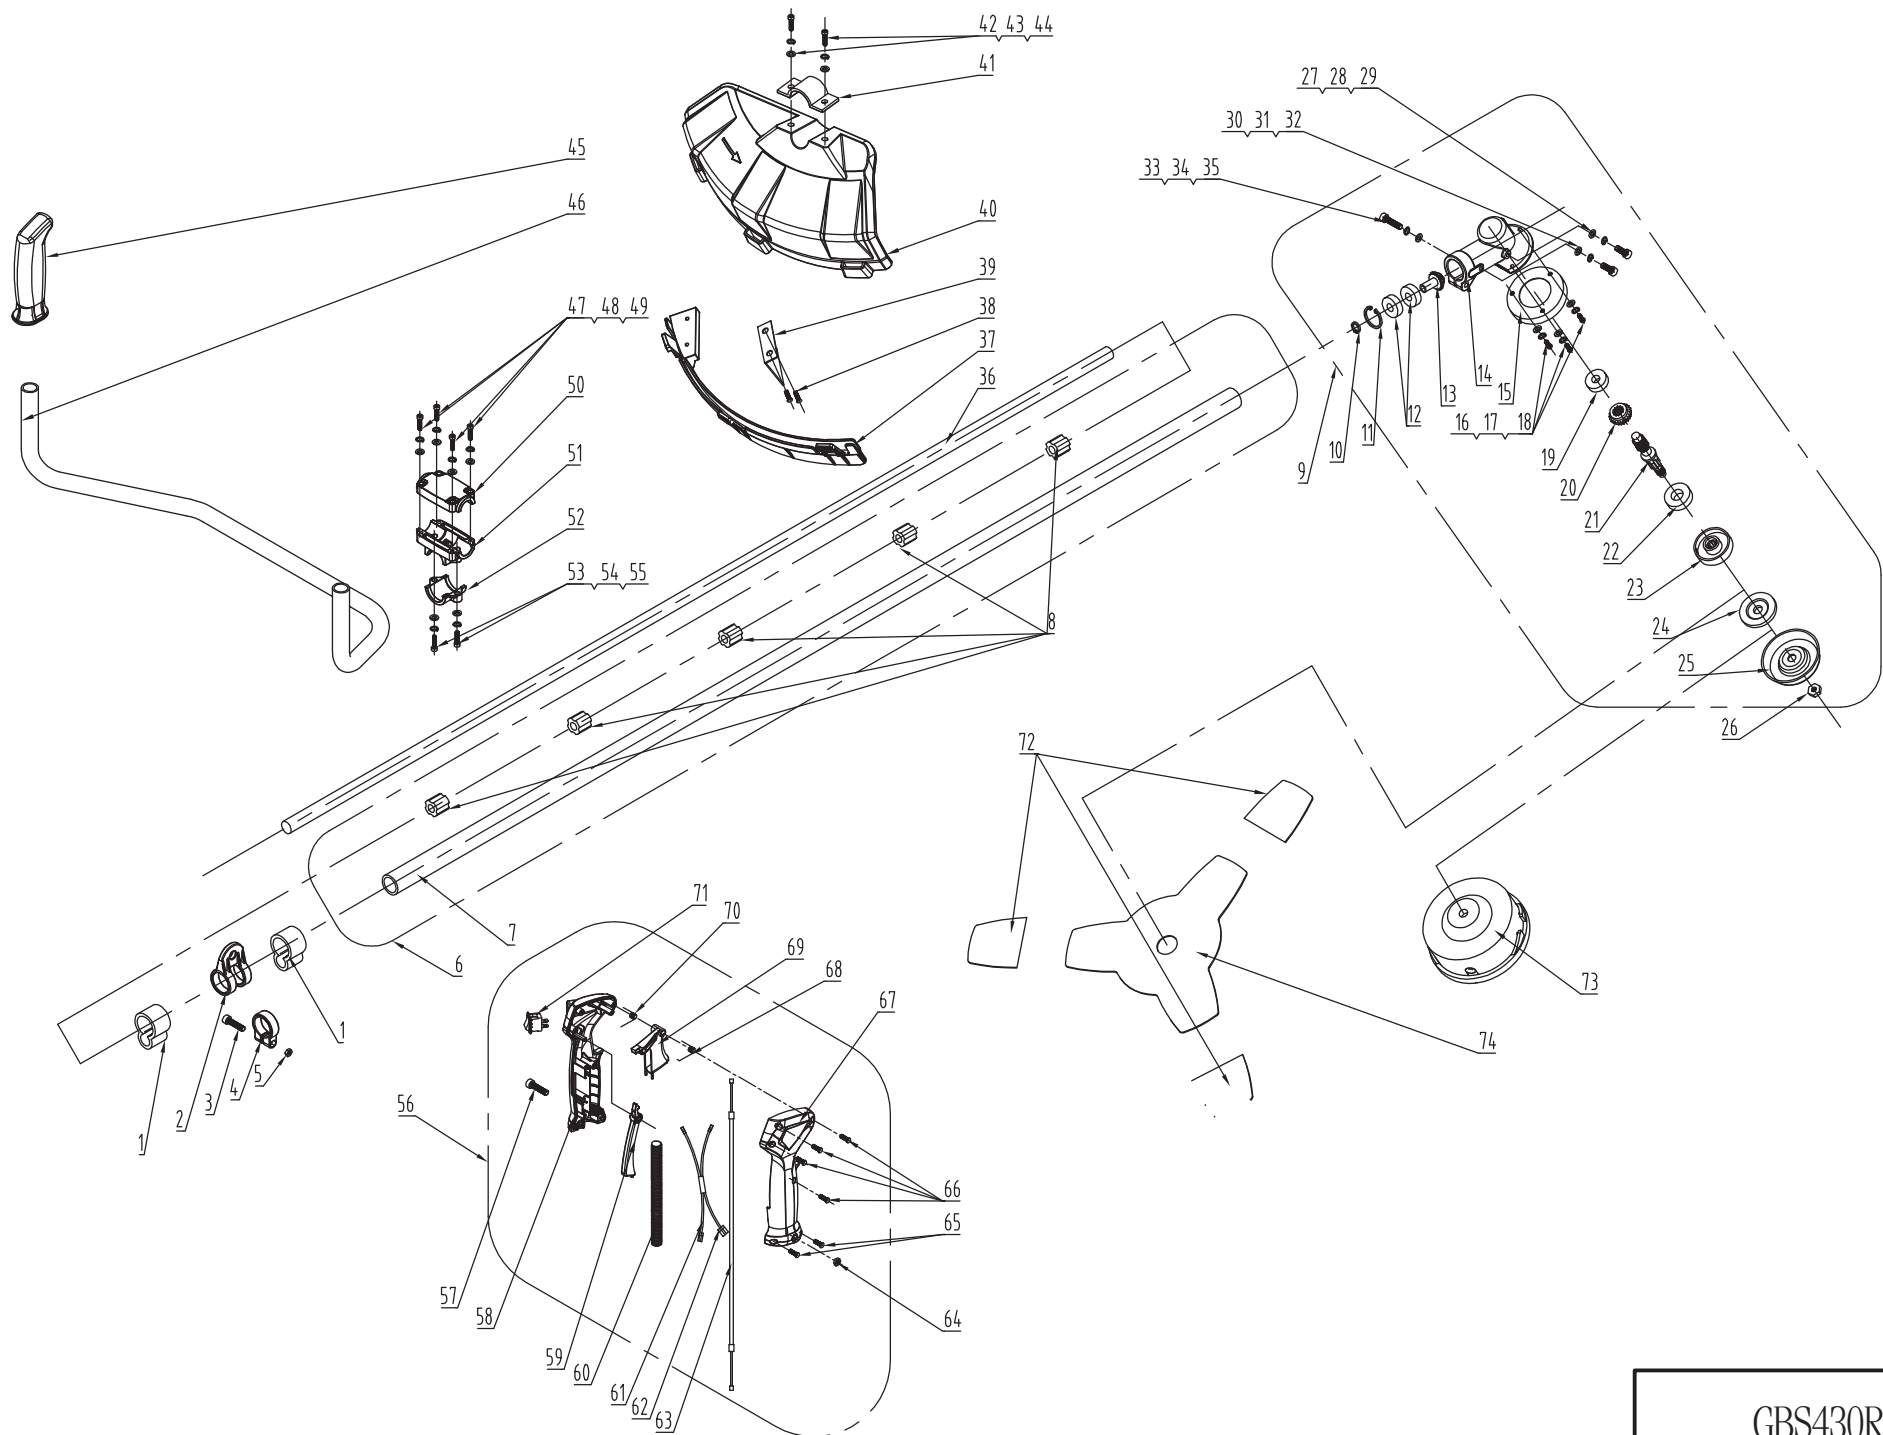

GBS430R

GBS430R спецификация штанги (BRUSH CUTTER)

Ser. NO.	DWG NO.	description	Qty	Ser. NO.	DWG NO.	description	Qty
1	TBC431D.02.00-3	wire hold	2	33	GB/T70.1	screw M6x25	1
2	TBC430D.03.02-00	harness clamp assembly	1	34	GB/T93	lock washer 6	1
3	GB/T70.1	screw M5x16	1	35	GB/T97.1	plate washer 6	1
4	TBC430D.03.00-2	clamp	1	36	TBC430D.03.00-1	driver shaft	1
5	GB/T6170	nut M5	1	37	TBC431D.06.01-1		1
6	TBC430D.03.01-00	straight shaft assembly	1	38	GB/T845	ST screw 4.8x13	2
7	TBC430D.03.01-1	AL tubing	1	39	TBC431D.06.00-2	cutting blade	1
8	TBC430D.03.04-00	rubber	5	40	TBC431D.06.02-00	guard	1
9	TBC431D.04.00-00	gear box assembly	1	41	TBC430D.06.00-1	clamp \ guard	1
10	GB/T894.1	circlip 10	1	42	GB/T70.1	screw M6x20	2
11	GB/T893.1	circlip 26	1	43	GB/T93	lock washer 6	2
12	GB/T276	ball bearing 6000-2z	2	44	GB/T97.1	plate washer 6	2
13	TBC431D.04.00-2	pinion	1	45	TBC431D.05.00-2	rubber handle	1
14	TBC431D.04.00-1	gear box	1	46	TBC431D.05.00-1	AL tubing	1
15	TBC431D.04.00-7	top guard	1	47	GB/T70.1	screw M5x25	4
16	GB/T70.1	screw M5x8	3	48	GB/T93	lock washer 5	4
17	GB/T93	lock washer 5	3	49	GB/T97.1	plate washer 5	4
18	GB/T97.1	plate washer 5	3	50	TBC431D.05.03-3	upper clamp	1
19	GB/T276	bearing 6000-2z 10x26x8	1	51	TBC431D.05.03-1	middle clamp	1
20	TBC431D.04.00-4	gear	1	52	TBC431D.05.03-2	lower clamp	1
21	TBC431D.04.00-3	gear shaft	1	53	GB/T70.1	screw M5x25	2
22	GB/T276	ball bearing 6002-2z	1	54	GB/T93	lock washer 5	2
23	TBC431D.04.00-6	blade retainer	1	55	GB/T97.1	plate washer 5	2
24	TBC431D.04.00-5	cap washer	1	56	TBC431D.05.01-00	control handle assembly	1
25	TBC431D.04.00-8	bottom guard	1	57	GB/T70.1	screw M5x30	1
26	GB/T6177.2	flange nut M10x1.25 left	1	58	TBC431D.05.01-2	plastic handle \ LH	1
27	GB/T70.1	screw M6x12	1	59	TBC431D.05.01-5	lock trigger	1
28	GB/T93	lock washer 6	1	60	TBC431D.05.01-7	wire tube	1
29	GB/T97.1	plate washer 6	1	61	TBC431D.05.07-00	wire cable A	1
30	GB/T70.1	screw M5x12	1	62	TBC431D.05.08-00	wire cable B	1
31	GB/T93	lock washer 5	1	63	TBC431D.05.05-00	thrott1 cable assembly	1
32	GB/T97.1	plate washer 5	1	64	GB/T6170	nut M5	1