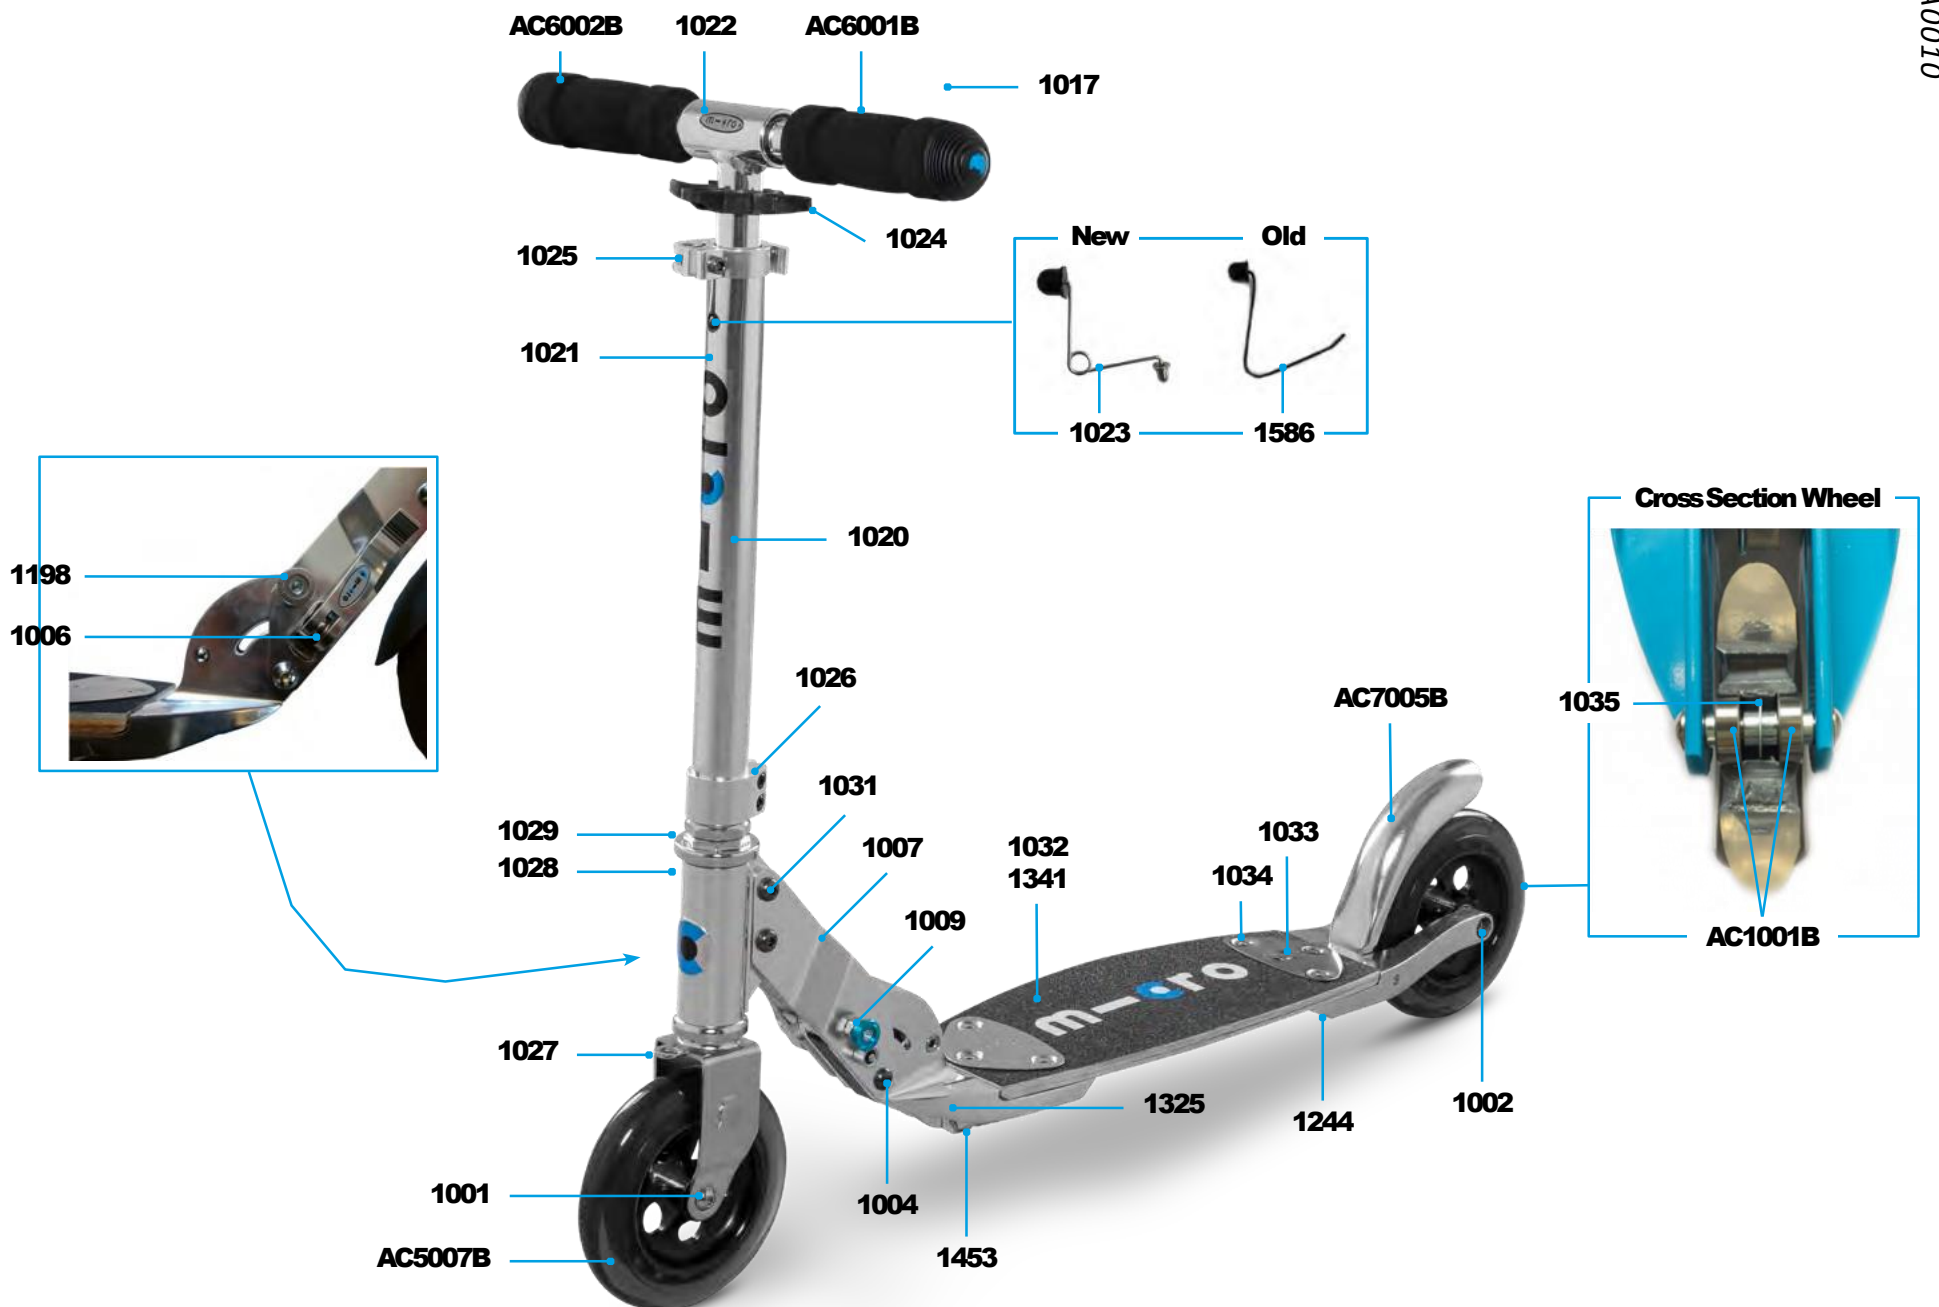

SA0106

MICRO FLEX WITH
KICKSTAND
SA0010