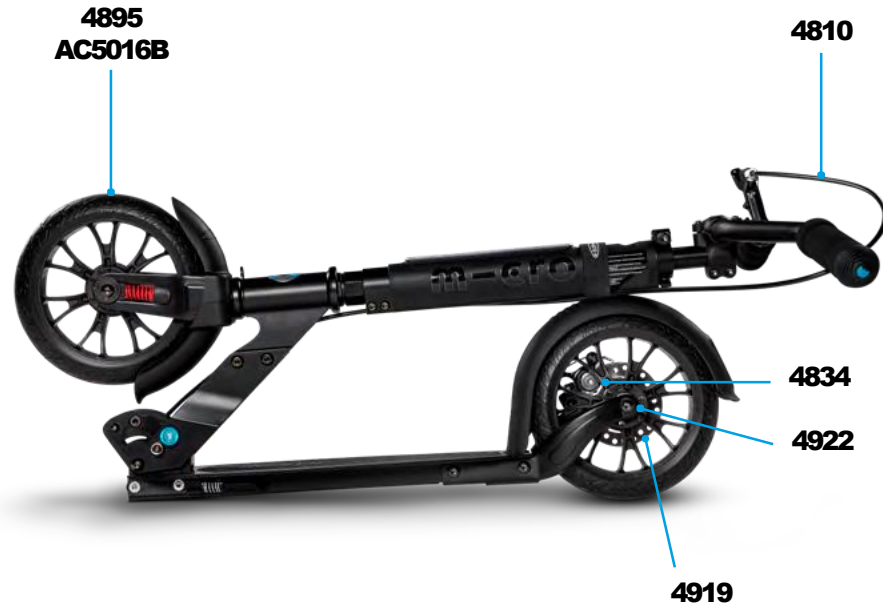

MICRO METROPOLITAN / DELUXE

PARTS

Article No.	Article
1004	Axle Bolt Internal Thread, 44 mm
1009	Blue Pushbutton
1023	Spring And Pushbutton
1031	Axle Bolt Internal Thread, 19 mm
1161	Axle Bolt External Thread, 10.5 mm
1180	Rear Axle Bolt Internal Thread, 62mm Metropolitan
1224	Front Holder Black
1553	Axle Bolt External Thread, 21.5mm
1578	Lower Clamp, 200 mm, Black Matt
1888	Front Fender
4705	Kickstand Black
4708	Griptape
4709	Quick Active Clamp Black
4715	Foot Brake Complete Metropolitan
4736	T-Bar Metropolitan Complete
4743	Holder For Handgrip / Holder For Handlebar
4744	Folding Quick Release - Black
4755	Headset Metropolitan Und Metrop Deluxe
4807	Font Axle Bolt Internal Thread, 64mm
4810	Handbrake System Complete
4811	Front Fork With Suspension
4919	Disk (Brake)
4922	Rear Axle Bolt Internal Thread, 74mm Metropolitan Deluxe
4929	Holder Plates Left & Right Metropolitan
4834	Disk Brake Set Complete
4835	Handlebar End Caps
7112	Folding Block

ACCESSORIES

Article No.	Article
AC5010B	Wheel Black 200mm Metropolitan
AC6001B	High Density Foam Hand Grip
AC9056	Tube Light
4895	Wheel Black 200mm Metropolitan Deluxe
AC5016B	Wheel Black 200mm Metropolitan Deluxe box

MICRO METROPOLITAN / DELUXE
SA0188 / SA0212