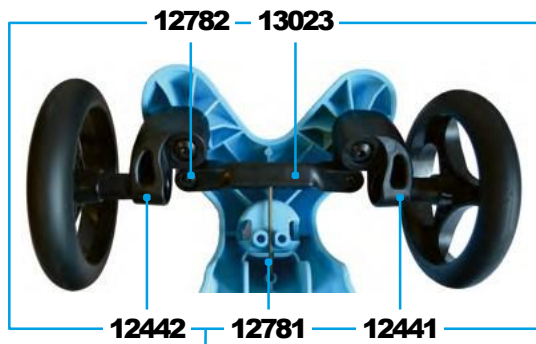

MICRO
PICCOLINO
MO0004