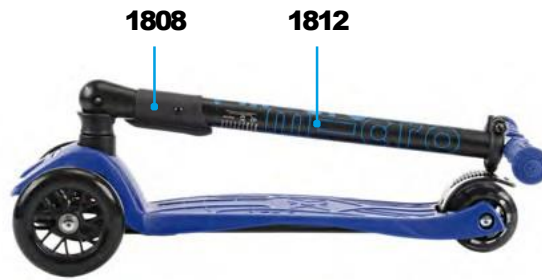

MAXI MICRO CLASSIC | FOLDABLE

PARTS

Article No.	Article
1055	Spacer Between Bearings 10.25 mm
1068	Handles, Rubber, Black
1141	T-Bar Push Button
1143	Screws With Plate For u/b Bend
1236	Shank Left
1237	Shank Right
1147	Steering Link
1241	Screw To Deck
1227	B-Bend
1228	Axle Bolt Internal Thread, 44,5 mm
1229	Axle Bolt Internal Thread, 65 mm
1230	Brake Complete, Silver
1231	Knob, Black
1232	Knob, Purple
1233	Joystick Bar, Black
1234	Joystick Bar, Purple
1238	Deck, Black
1240	Fender, Red
1269	T-Bar, Black | Handles, Black
1344	Axle Bolt External Thread And Nut And Washer, 22 mm
1456	Quick-Acting Plastic, Black
1586	Bolt And Spring T-Bar
1587	Nut For Brake
1588	Screw For Brake
1618	Plastic Linkage Tube
1808	Rivet For Foldable
1811	Lower T-Tube Complete
1812	Lower T-Tube Complete
4663	Axle Bolt Internal Thread, Left, 44.5mm
4695	Axle Bolt Internal Thread, Right, 44.5 mm

ACCESSORIES

Article No.	Article
AC6003B	High Density Rubber Hand Grip, Black
AC7002B	Brake Complete Blister
AC5006B	Front Wheel Complete Blister
AC5002B	Back Wheel Complete Blister
AC1007	Single Bearing ABEC 9
AC9039B	LED Wheel Maxi Micro 120mm

MM0213