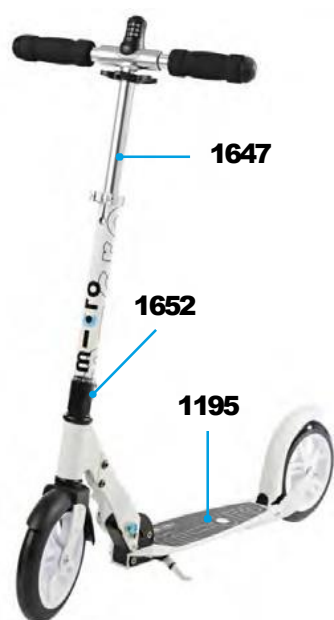

MICRO BLACK | WHITE INTERLOCK

SA0117 / SA0118

MICRO BLACK | WHITE DELUXE

SA0151 / SA0150

PARTS

Article no.	Article
1195	Griptape
1647	T-Bar
1651	Eye To Attach Shoulder Strap
1652	Width Nut, 200 mm
1858	Fork With Suspension Complete White Deluxe
1859	Fork With Suspension Complete black Deluxe
1871	Vibram Griptape
1888	Fender Black Deluxe
4655	Complete T-Bar With Lower Tube Black Deluxe
4656	complete T-Bar With Lower Tube White Deluxe

ACCESSORIES

Article No.	Article
AC5010B	Wheel Complete Blister
AC7008B	Brake Complete Blister
AC1007	Bearing 1 Piece ABEC 9
AC5009B	Wheel White, Complete Blister
AC6001B	Foam Handles Blister
AC6002B	Complete Handgrip, Tube Plug, Shockcord
AC7007B	Brake White, Complete Blister

SA0118

MICRO BLACK | WHITE
INTERLOCK
SA0117 / SA0118

MICRO BLACK | WHITE
DELUXE
SA0151 / SA0150