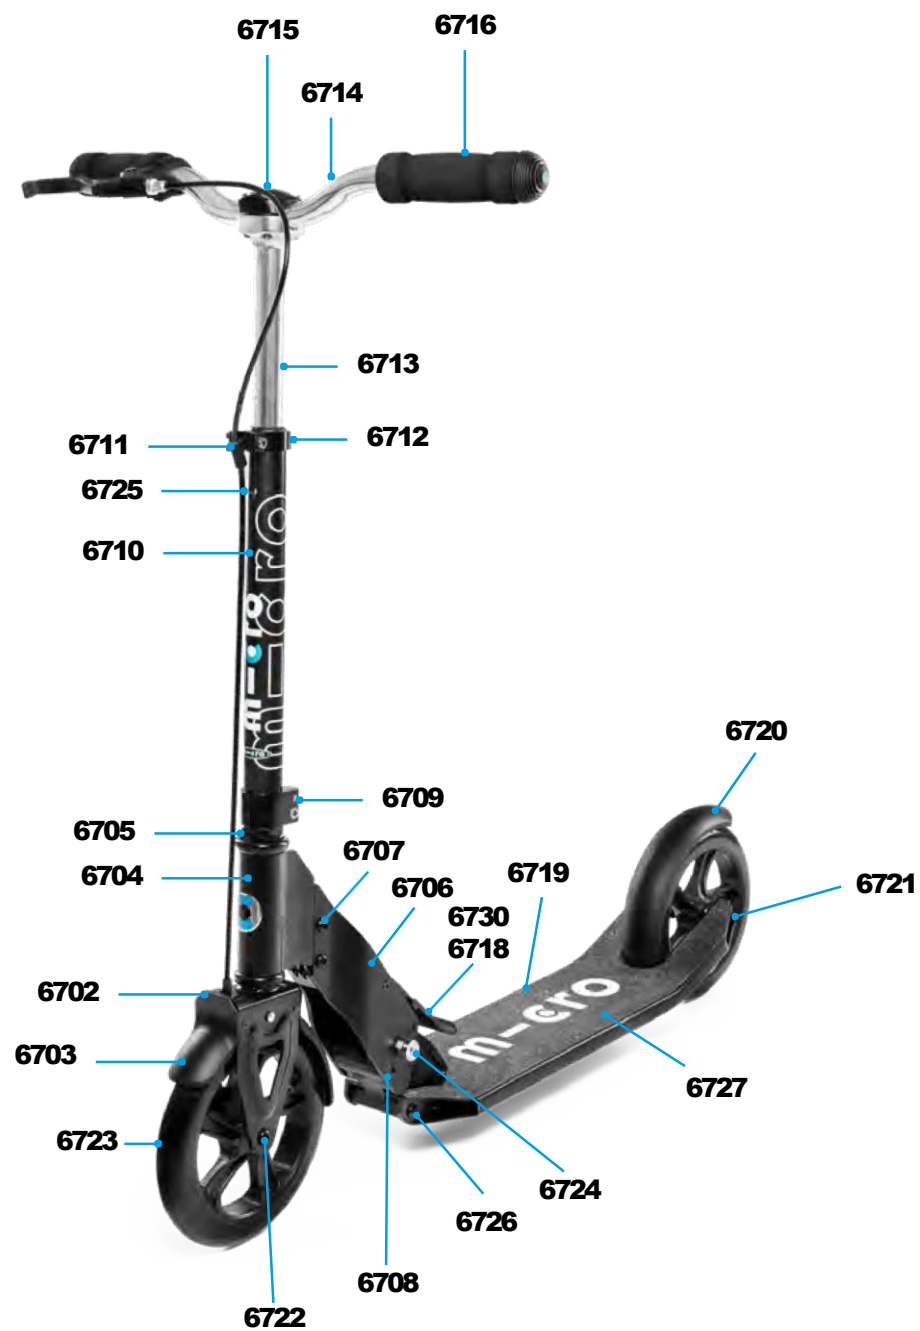

MICRO DOWNTOWN

PARTS

Article No.	Article
6702	Front Fork Complete With Brake And Cable
6703	Front Fender With Screws
6704	Front Holder
6705	Headset Complete
6706	Shank Left And Right
6707	Screws For Shank
6709	Lower Clamp
6710	Lower Bar
6711	Plastic Spacer For T-Bar
6712	Upper Clamp
6713	Upper T-Bar
6714	Handles And Bar
6715	Top Clamp Complete
6716	Handle
6718	Folding Cover
6719	Deck With Griptape
6720	Brake Complete
6721	Rear Axle
6722	Front Axle
6723	Wheel With Bearing
6724	Folding Button
6725	Botton And Spring
6726	Screws For Folding Block
6730	Folding Complete
6727	Griptape

MICRO DOWNTOWN
SA0171