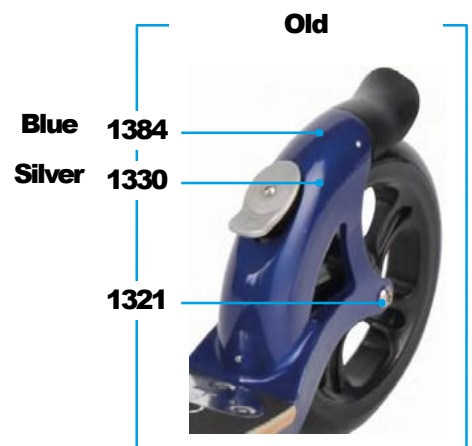

SA0038

SA0119

SA0120

SA0176

**NEW: Changed Version for 200 mm Wheeler**

AC6002B 1022 AC6001B 1017 1024

MICRO FLEX AIR SA0035