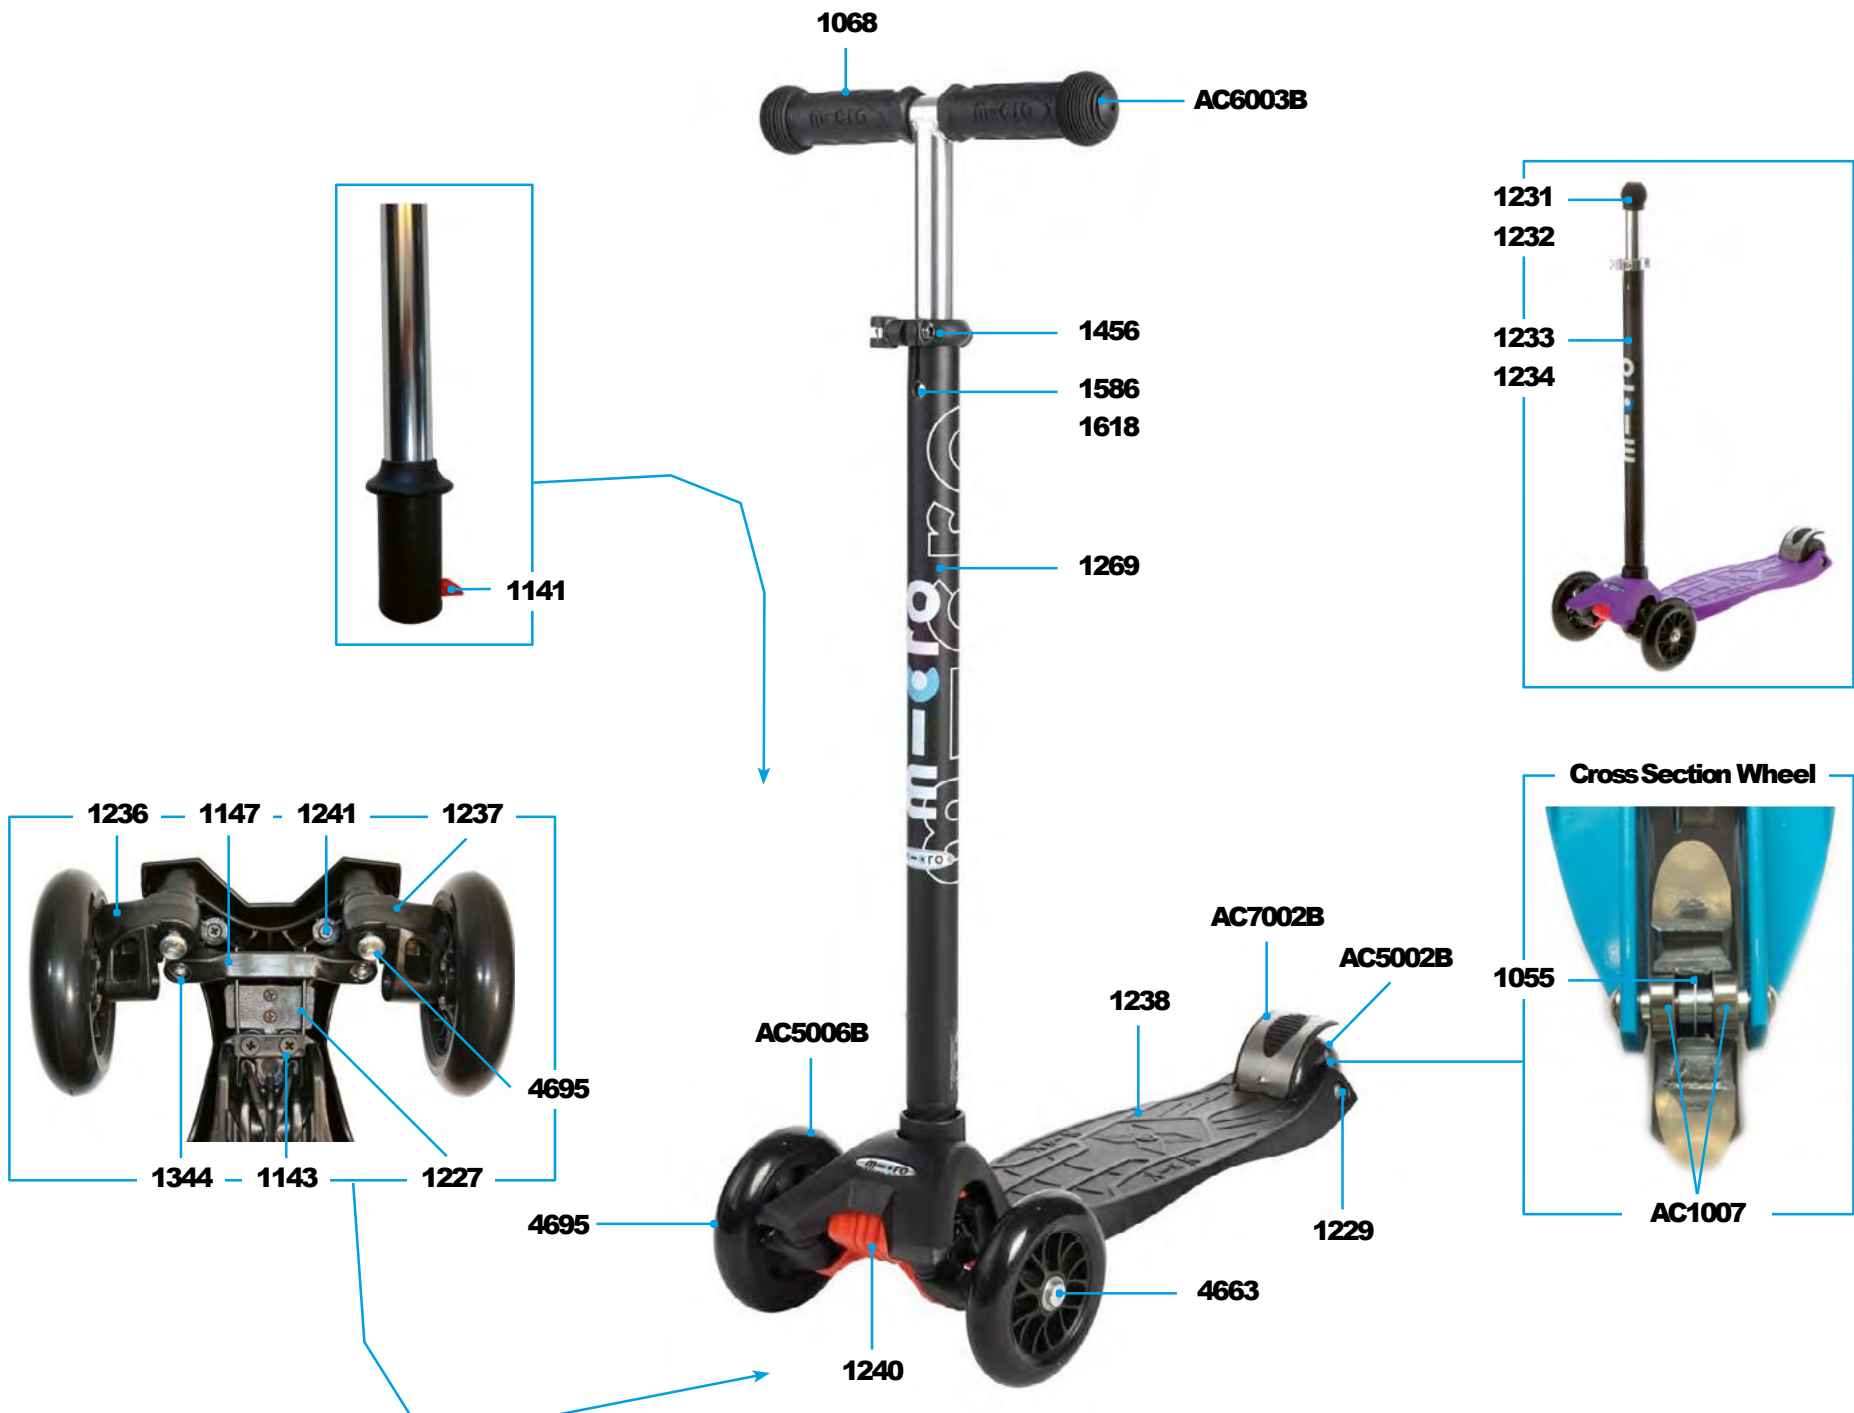

MAXI MICRO CLASSIC MM0015