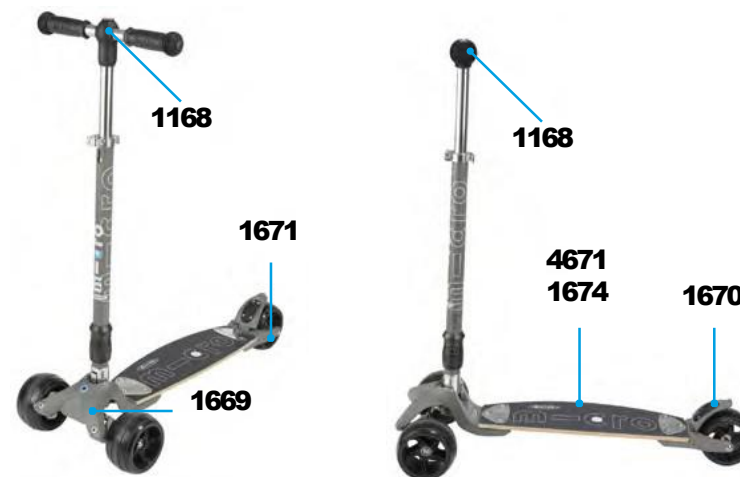

ACCESSORIES

Article No.	Article	Info
1669	Head Front Complete, Kbm, Volcano Grey	
1671	Back Part Complet No Wheel With Brake, Kbm Volcano Grey	
1672	Shank Left, Volcano Grey	
1673	Shank Right, Volcano Grey	
4670	Deck & Griptape, Kbm Monster, Black New Version 2019	
4671	Deck & Griptape, Kbm Monster, Volcano Grey New Version 2019	

Article No.	Article	Info
AC9011	Interchangeable	
AC5004B	Wheel Complete Blister	120 mm
AC6003B	Handles Blister	Pair
AC7011B	Brake Complete Blister	
AC1007	Single Bearing ABEC 9	

KB0023

MICRO KICKBOARD MONSTER
INTERCHANGEABLE
KB0022