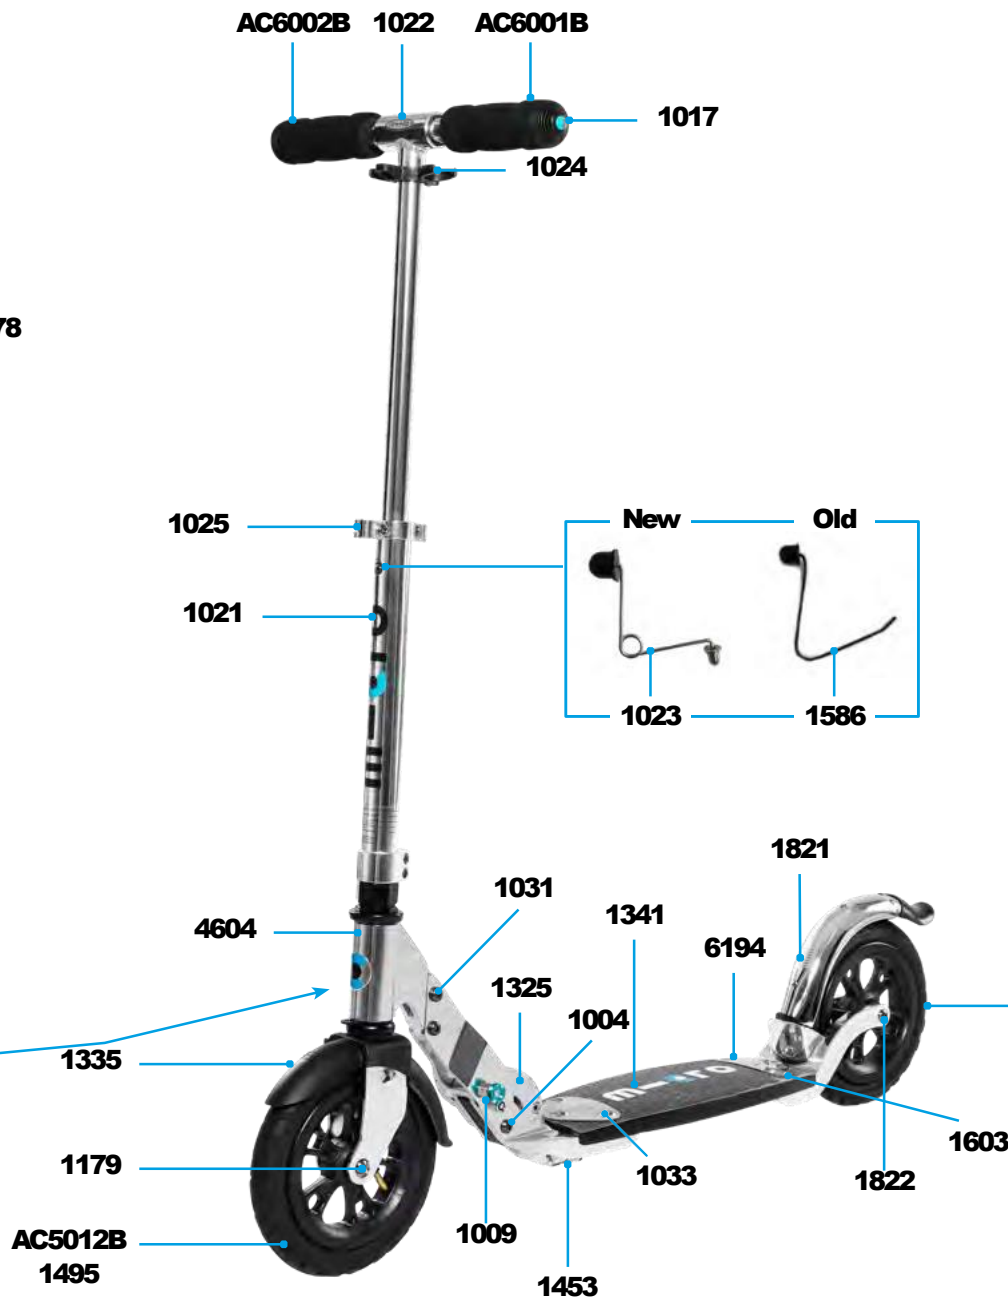

SA0038

SA0119

SA0120

SA0176

**NEW: Changed Version for 200 mm Wheeler**

AC6002B 1022 AC6001B 1017 1024

MICRO FLEX AIR SA0035