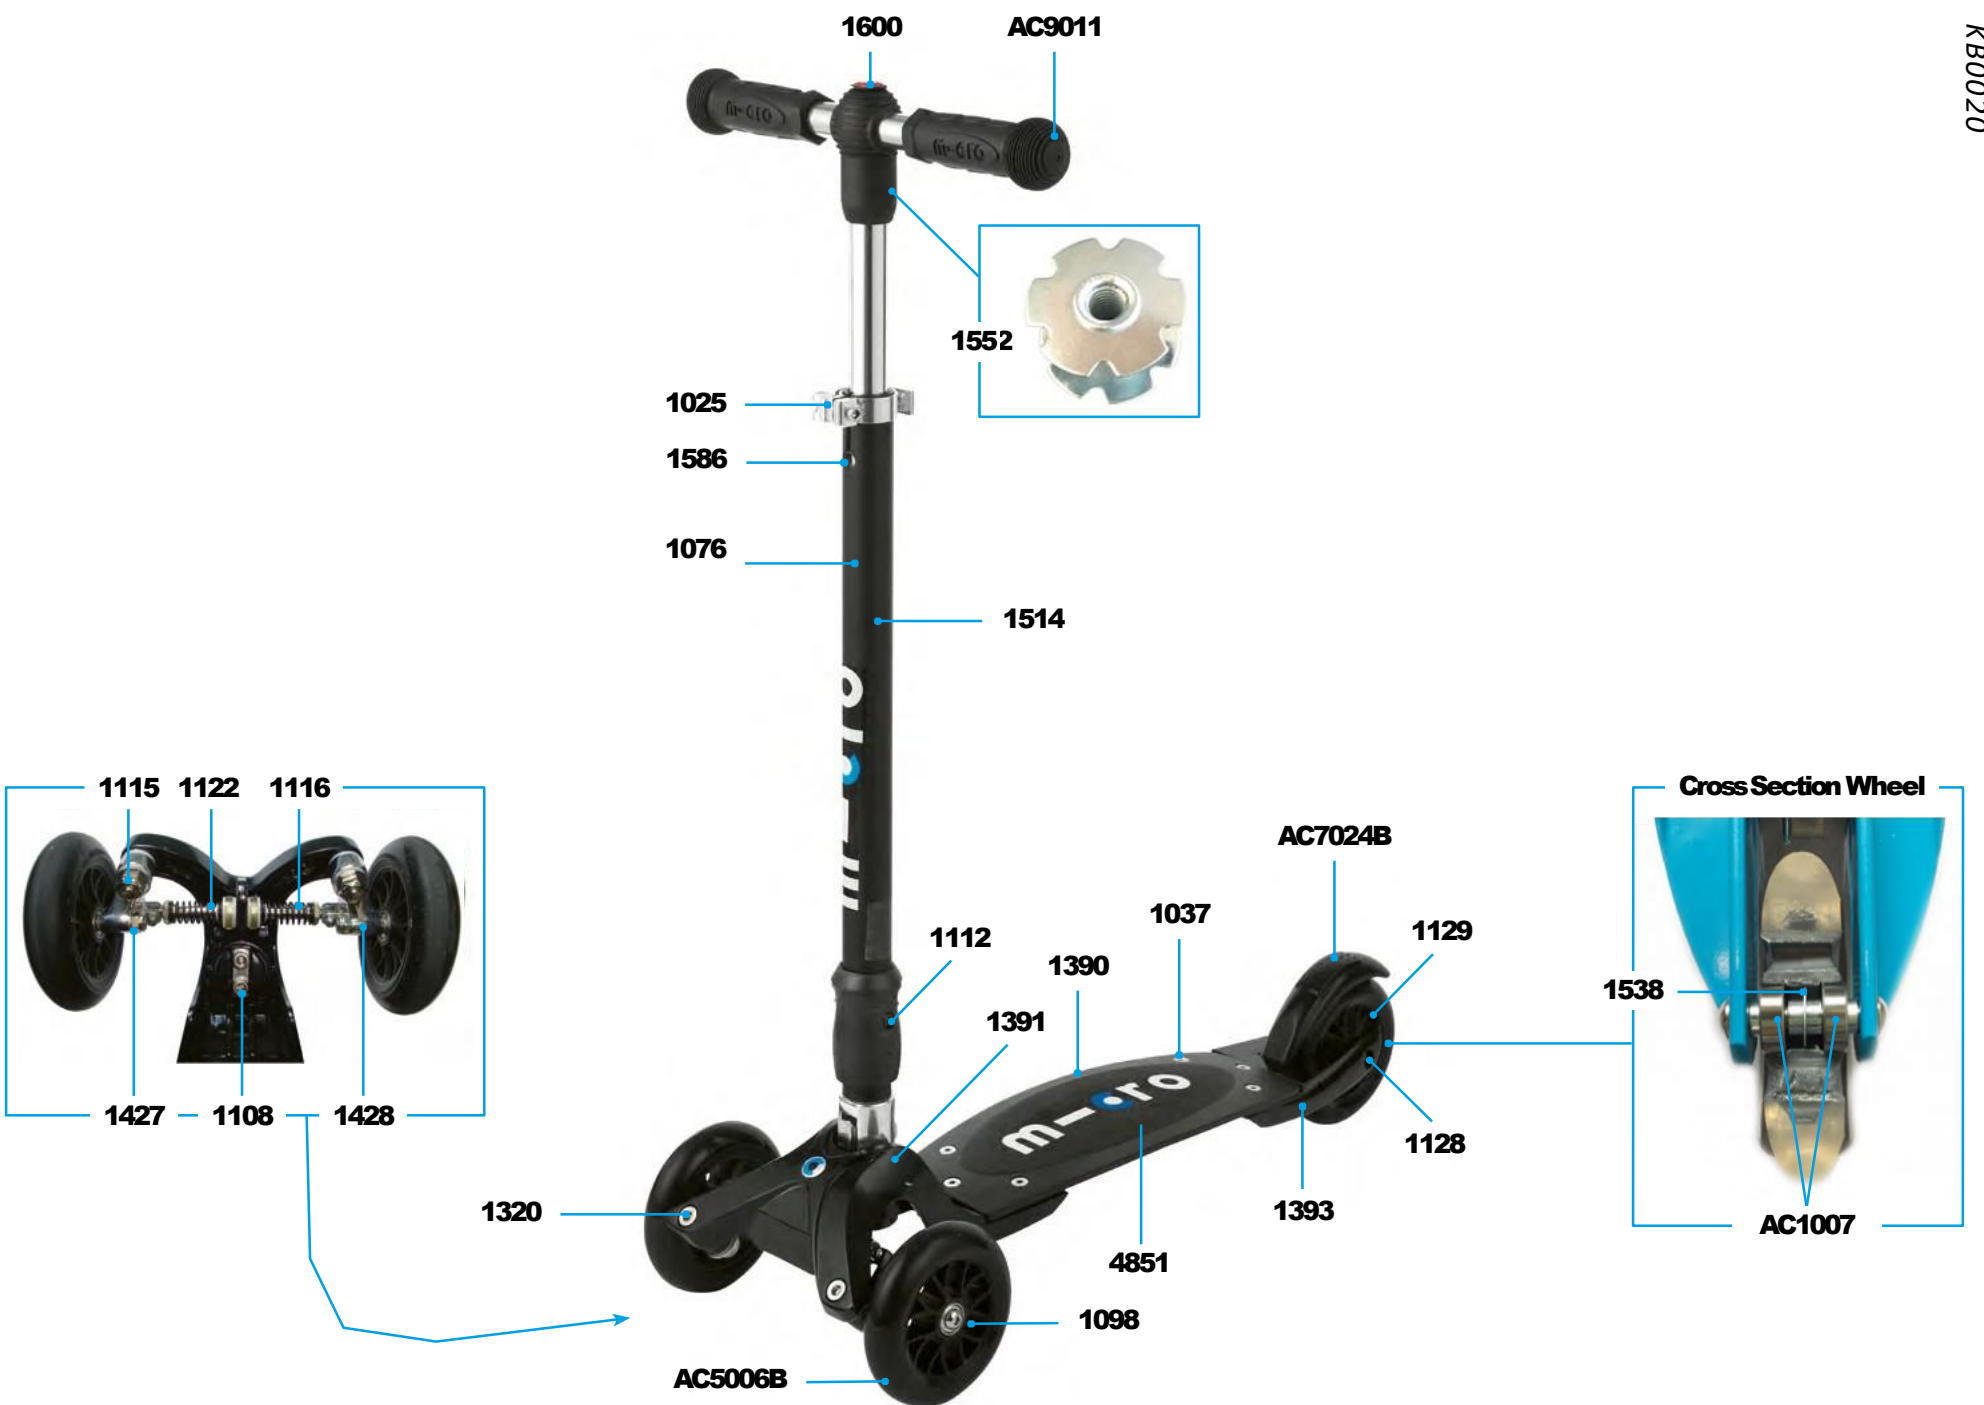

MICRO KICKBOARD COMPACT T-BAR

PARTS

Article No.	Article
1025	Quick-Acting Clamp, Silver
1037	Board Fixation Plates Complete, Alu Deck
1069	Tube For Handle Grip
1076	Plastic Linkage Tube
1108	Axle Bolt External Thread, Washer And Spring , 25 mm
1112	Axle Bolt With Nut, 34 mm
1115	Axle Bolt With Nut And Washer, 46.5 mm
1116	Steering Parts Complete
1122	Spring Black (Size D17xD1.8x60x10t)
1128	Axle Bolt Internal Thread, 42 mm
1129	Spacer External Bearings 3.4 mm
1131	Brake Bolt
1134	Push-Button And Plastic With Cap Handle Bar
4851	Griptape
1320	Axle Bolt, 46.5 mm
1342	T-Bar Complete, Black
1388	Brake Spring
1389	Brake Plate, Silver
1390	Deck And Griptape, Black
1391	Head Front, Black
1393	Back Part Compleet No Wheel With Brake, Black
1394	Guidance Handlebar
1411	Holder For Handgrip
1427	Shank Left, Black
1428	Shank Right, Black
1514	Handlebar Complete With Knob, Black
1538	Spacer Between Bearings 10.3 mm
1552	Star Nut Handlebar
1586	Bolt And Spring T-Bar
1600	Cap (Swiss Design Logo)

ACCESSORIES

Article No.	Article
AC6003B	High Density Rubber Hand Grip
AC9011	Interchangeable
AC5006B	Wheel Complete Blister
AC7024B	Brake Complete Blister
AC1007	Single Bearing ABEC 9

MICRO KICKBOARD COMPACT-T-BAR
KB0020