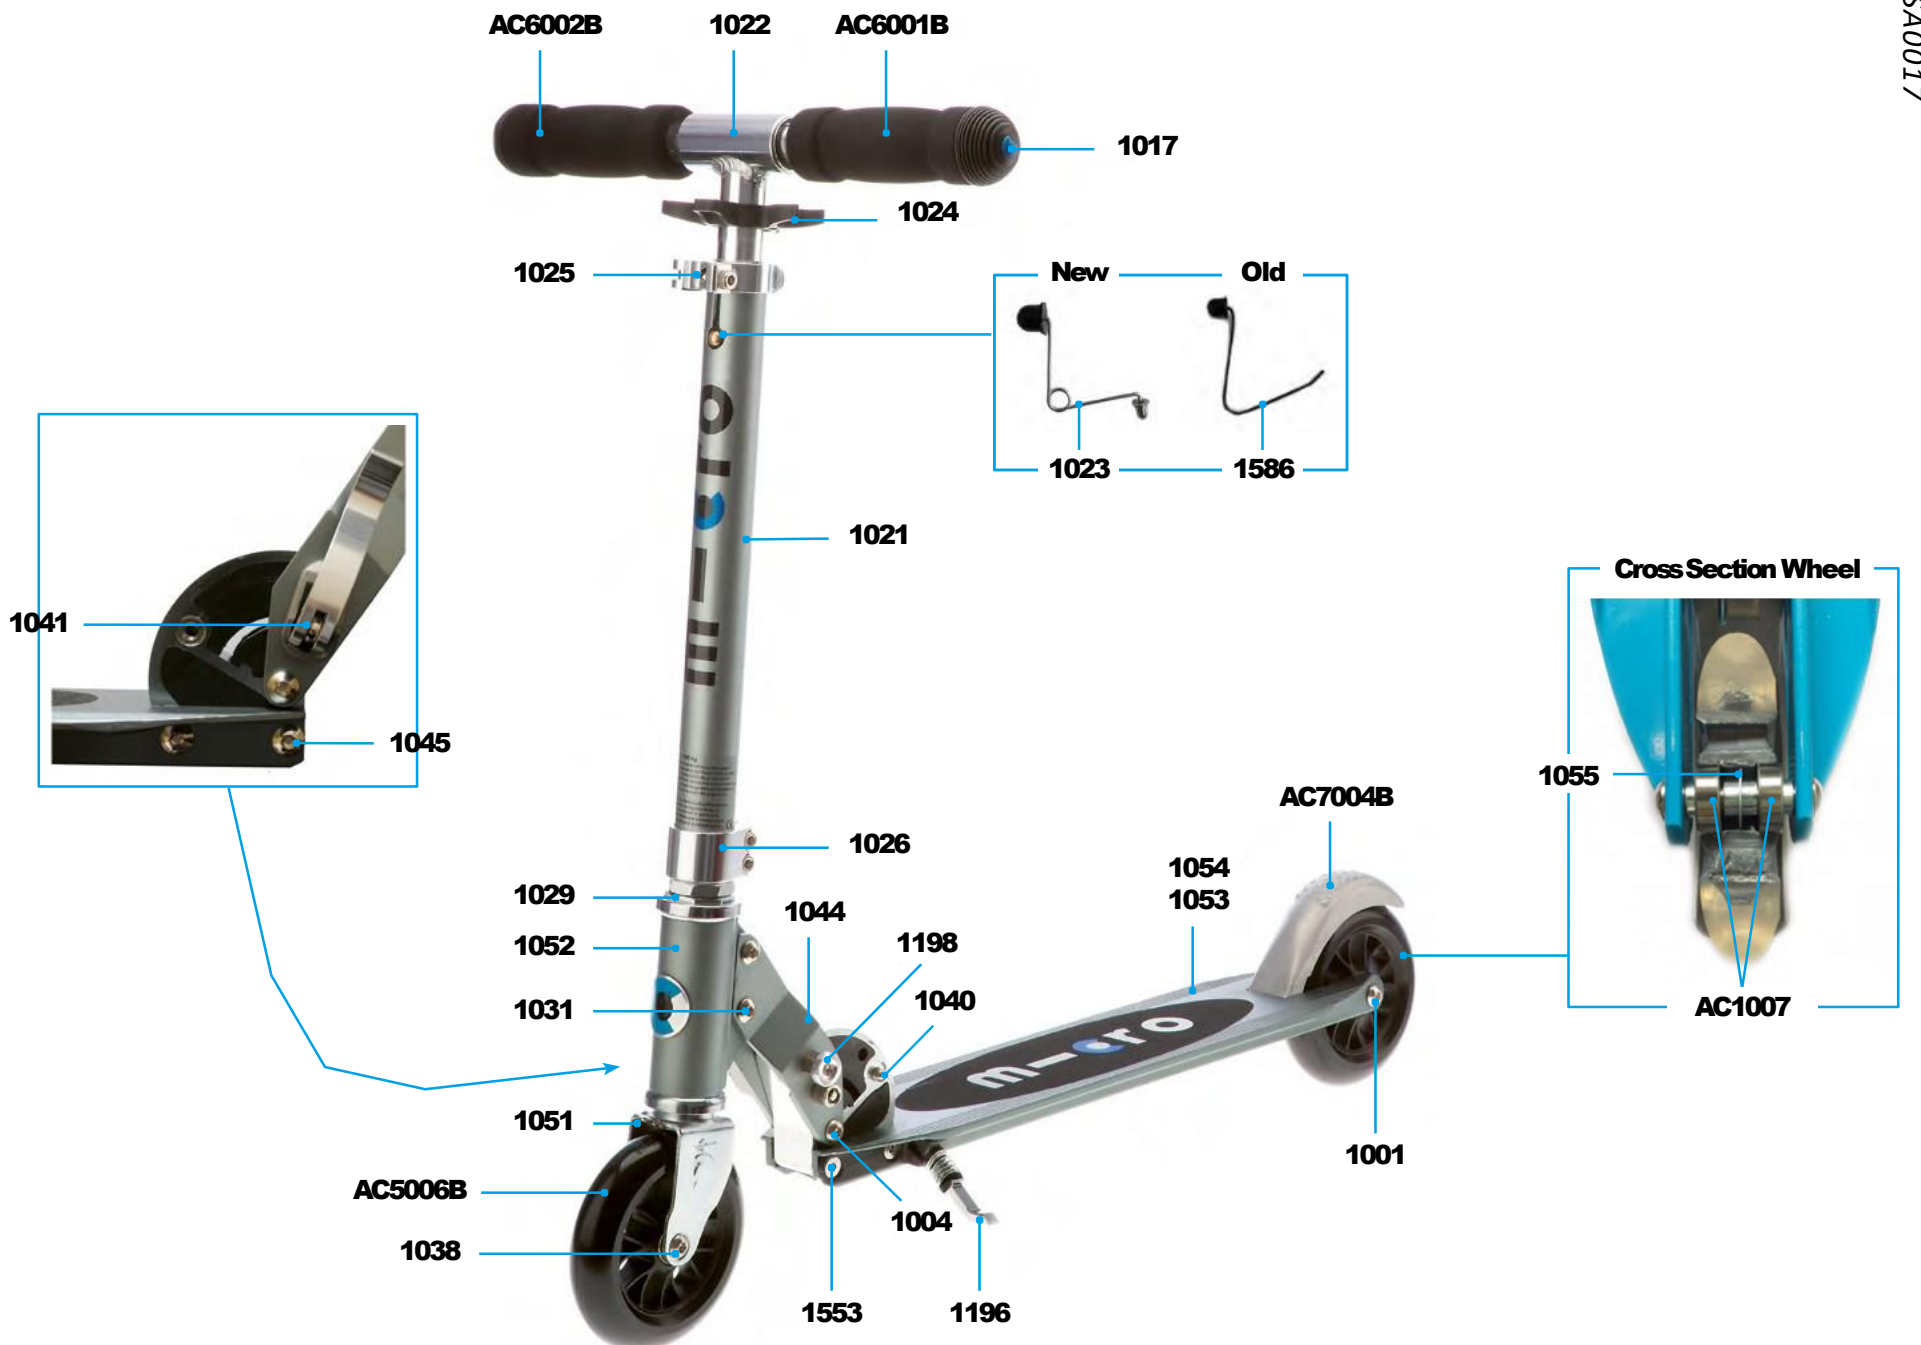

MICRO BULLET

PARTS

Article No.	Article
1001	Axle Bolt Internal Thread, 40 mm
1004	Axle Bolt Internal Thread, 44 mm
1017	Plugs, Handle Bolt, Rubber Strip
1021	Plastic Linkage Tube
1022	T-Tube
1024	Multimountclip
1025	Quick-Acting Clamp, Silver
1026	Lower Clamp, Silver
1029	Inverter Logic Complete
1031	Axle Bolt Internal Thread, 19 mm
1038	Axle Bolt Internal Thread, 30 mm
1040	Folding Block
1041	Locking Complete
1044	Holder Plates Left And Right
1045	Axle Bolt Internal Thread, 33 mm
1046	Brake Plate
1047	Brake Spring
1048	Brake Bolt
1050	Lower T-Tube
1051	Steering Fork
1052	Front Holder
1053	Deck And Griptape
1054	Griptape
1055	Spacer Between Bearings 10.25 mm
1196	Kick Stand With Screws
1198	Push Button, Silver
1553	Screw For Kickstand
1586/1023	Bolt And Spring T-Bar

ACCESSORIES

Article No.	Article
AC6001B	High Density Foam Hand Grip
AC6002B	Complete Handgrip, Tube Plug, Shockcord
AC5006B	Wheel Complete Blister
AC7004B	Brake Complete Blister
AC1007	Single Bearing ABEC 9

MICRO
BULLET
SA0017