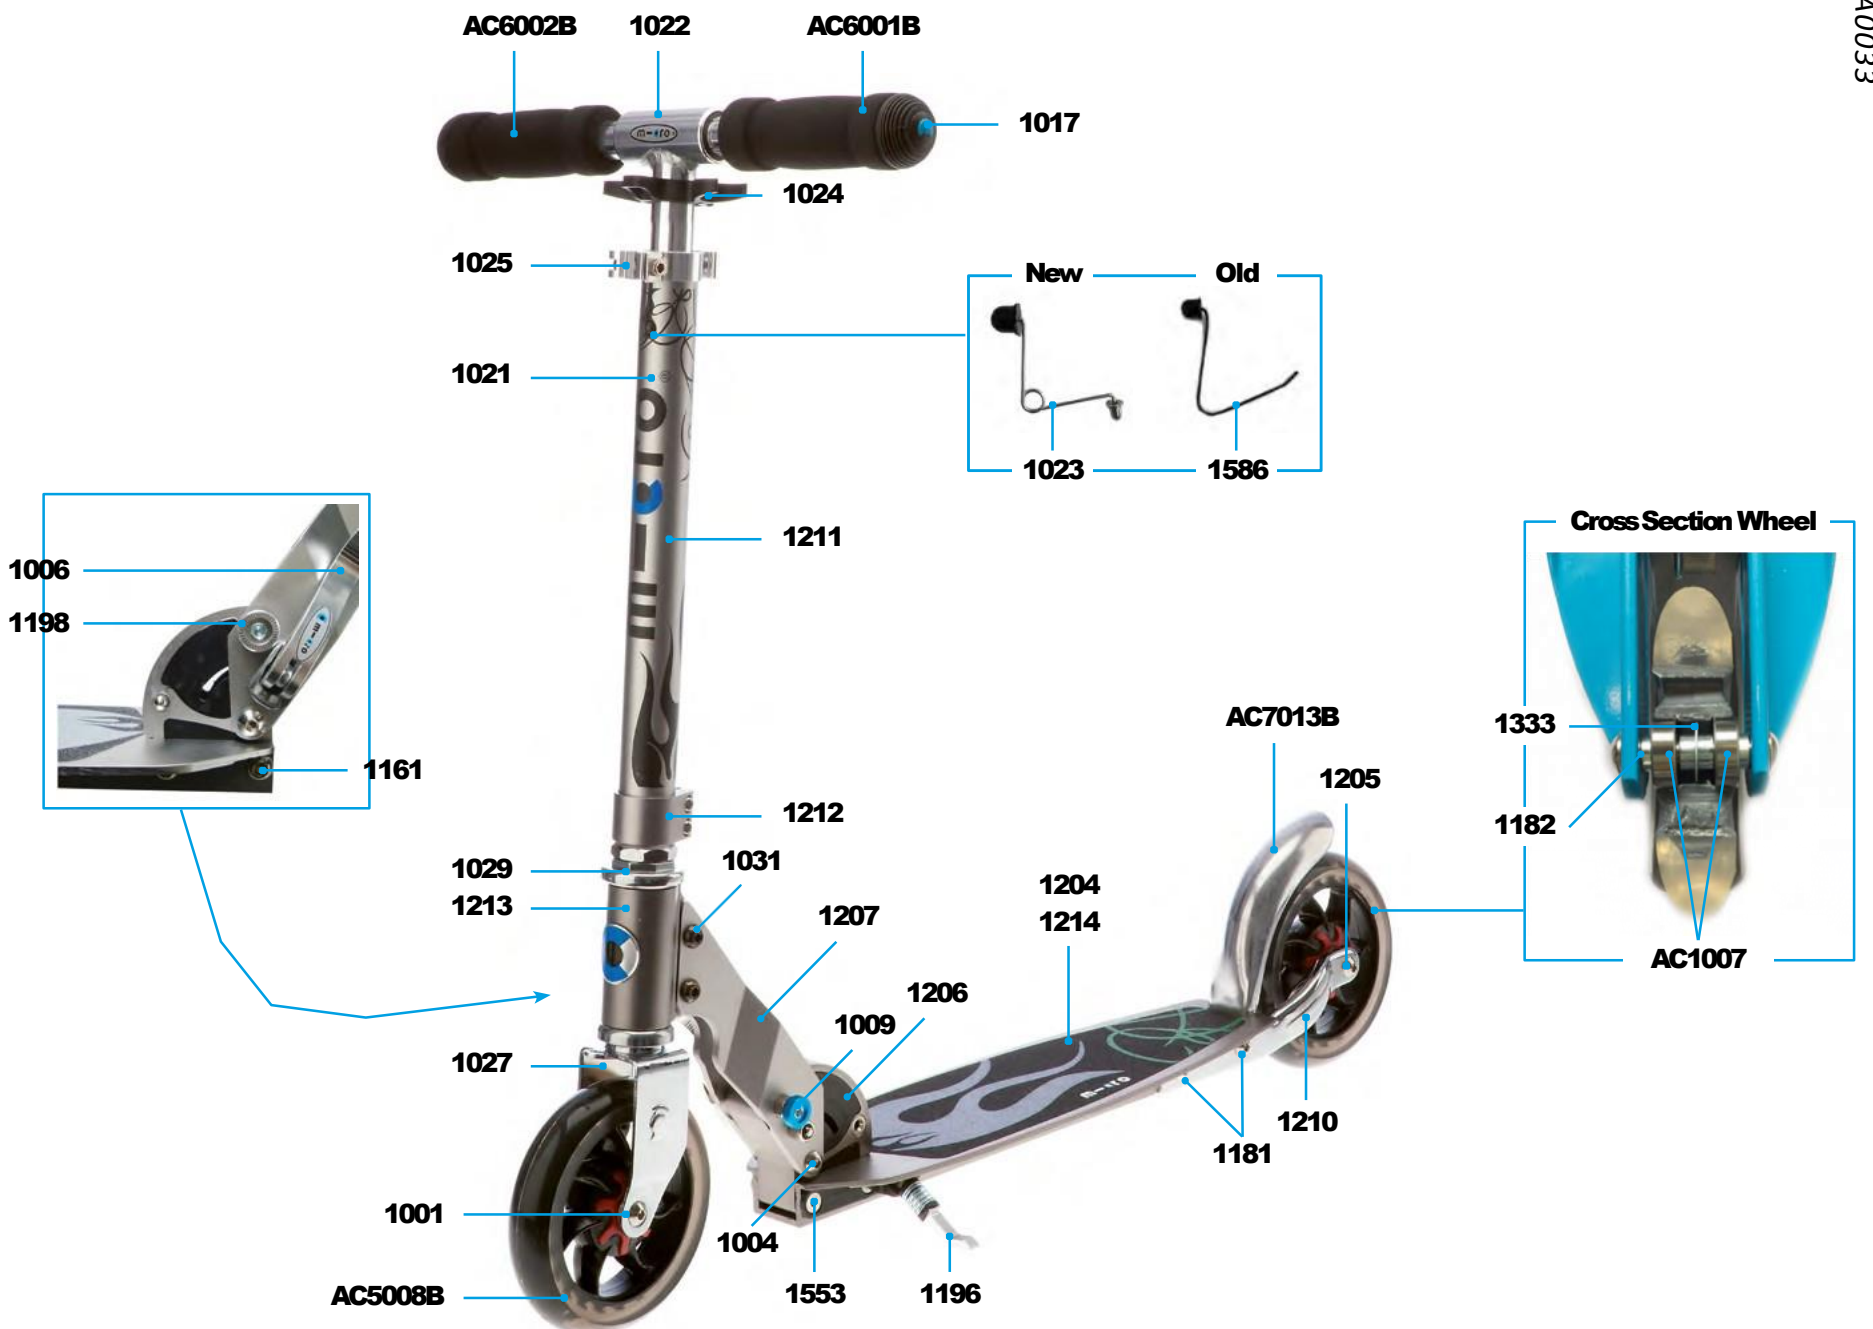

MICRO
SPEED
SA0033