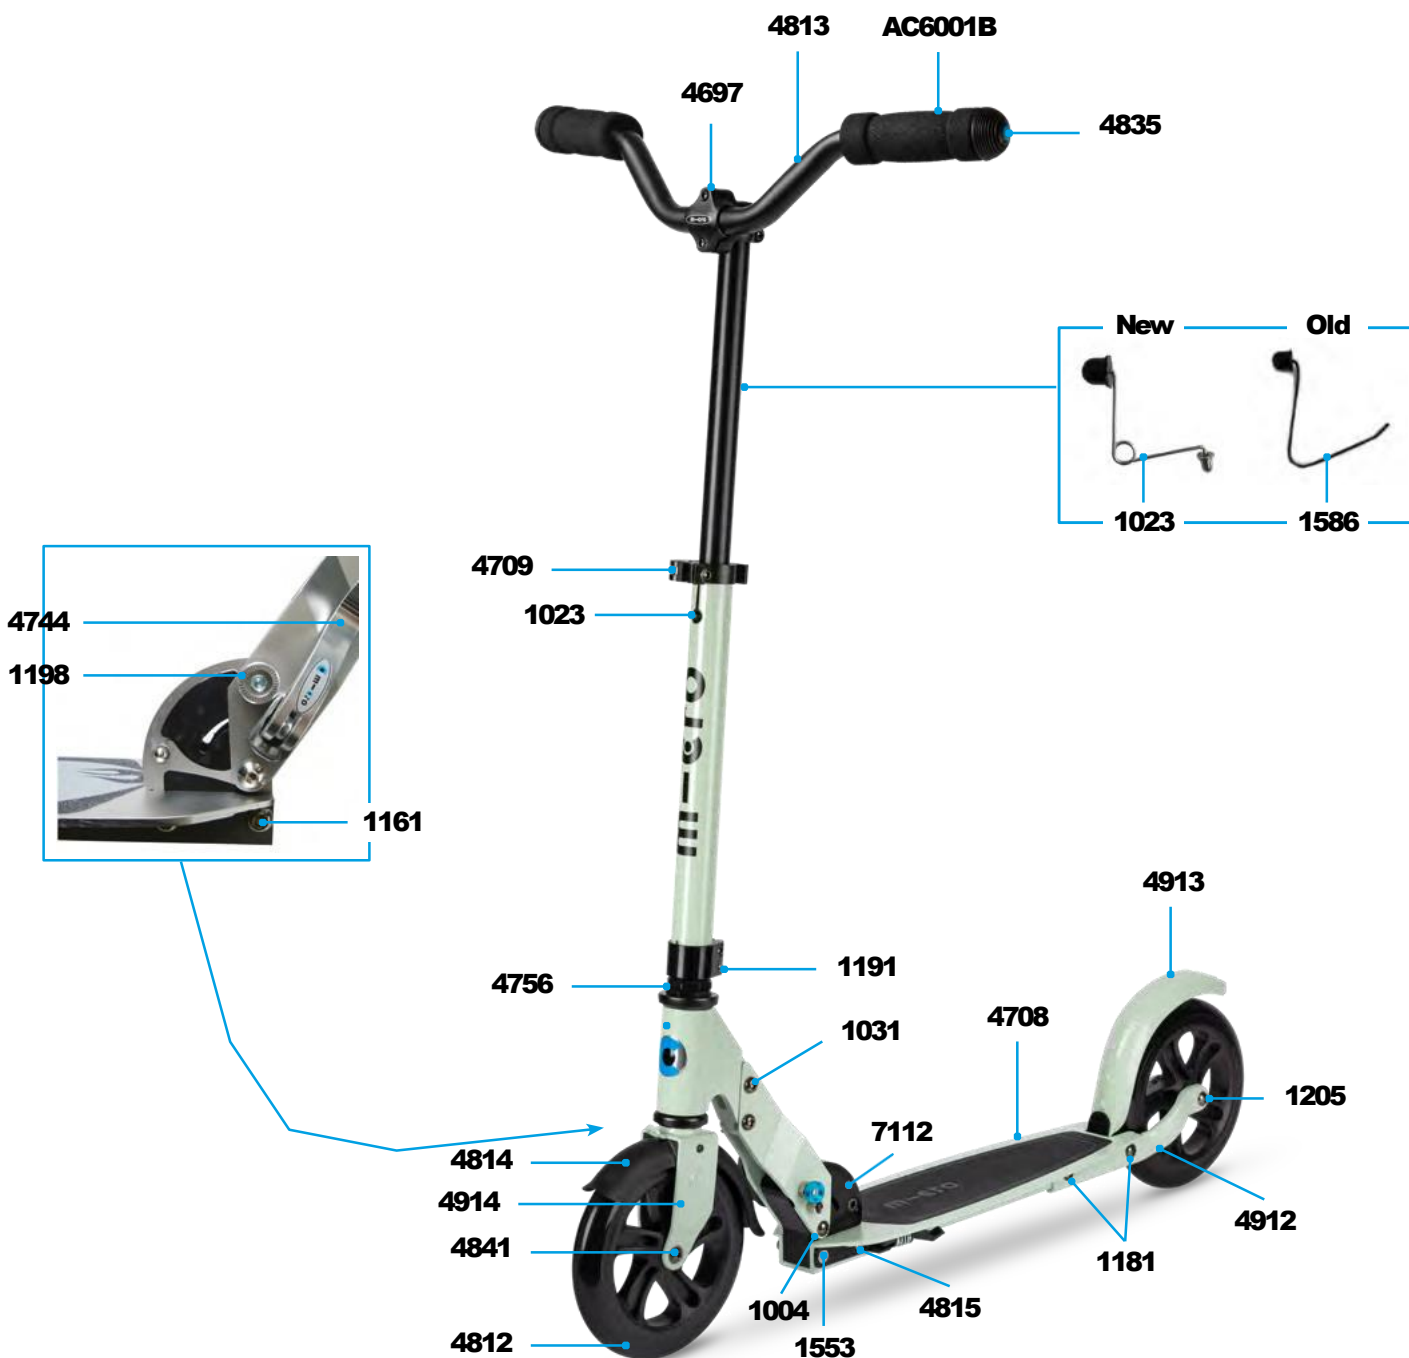

MICRO SPEED
DELUXE
SA0211