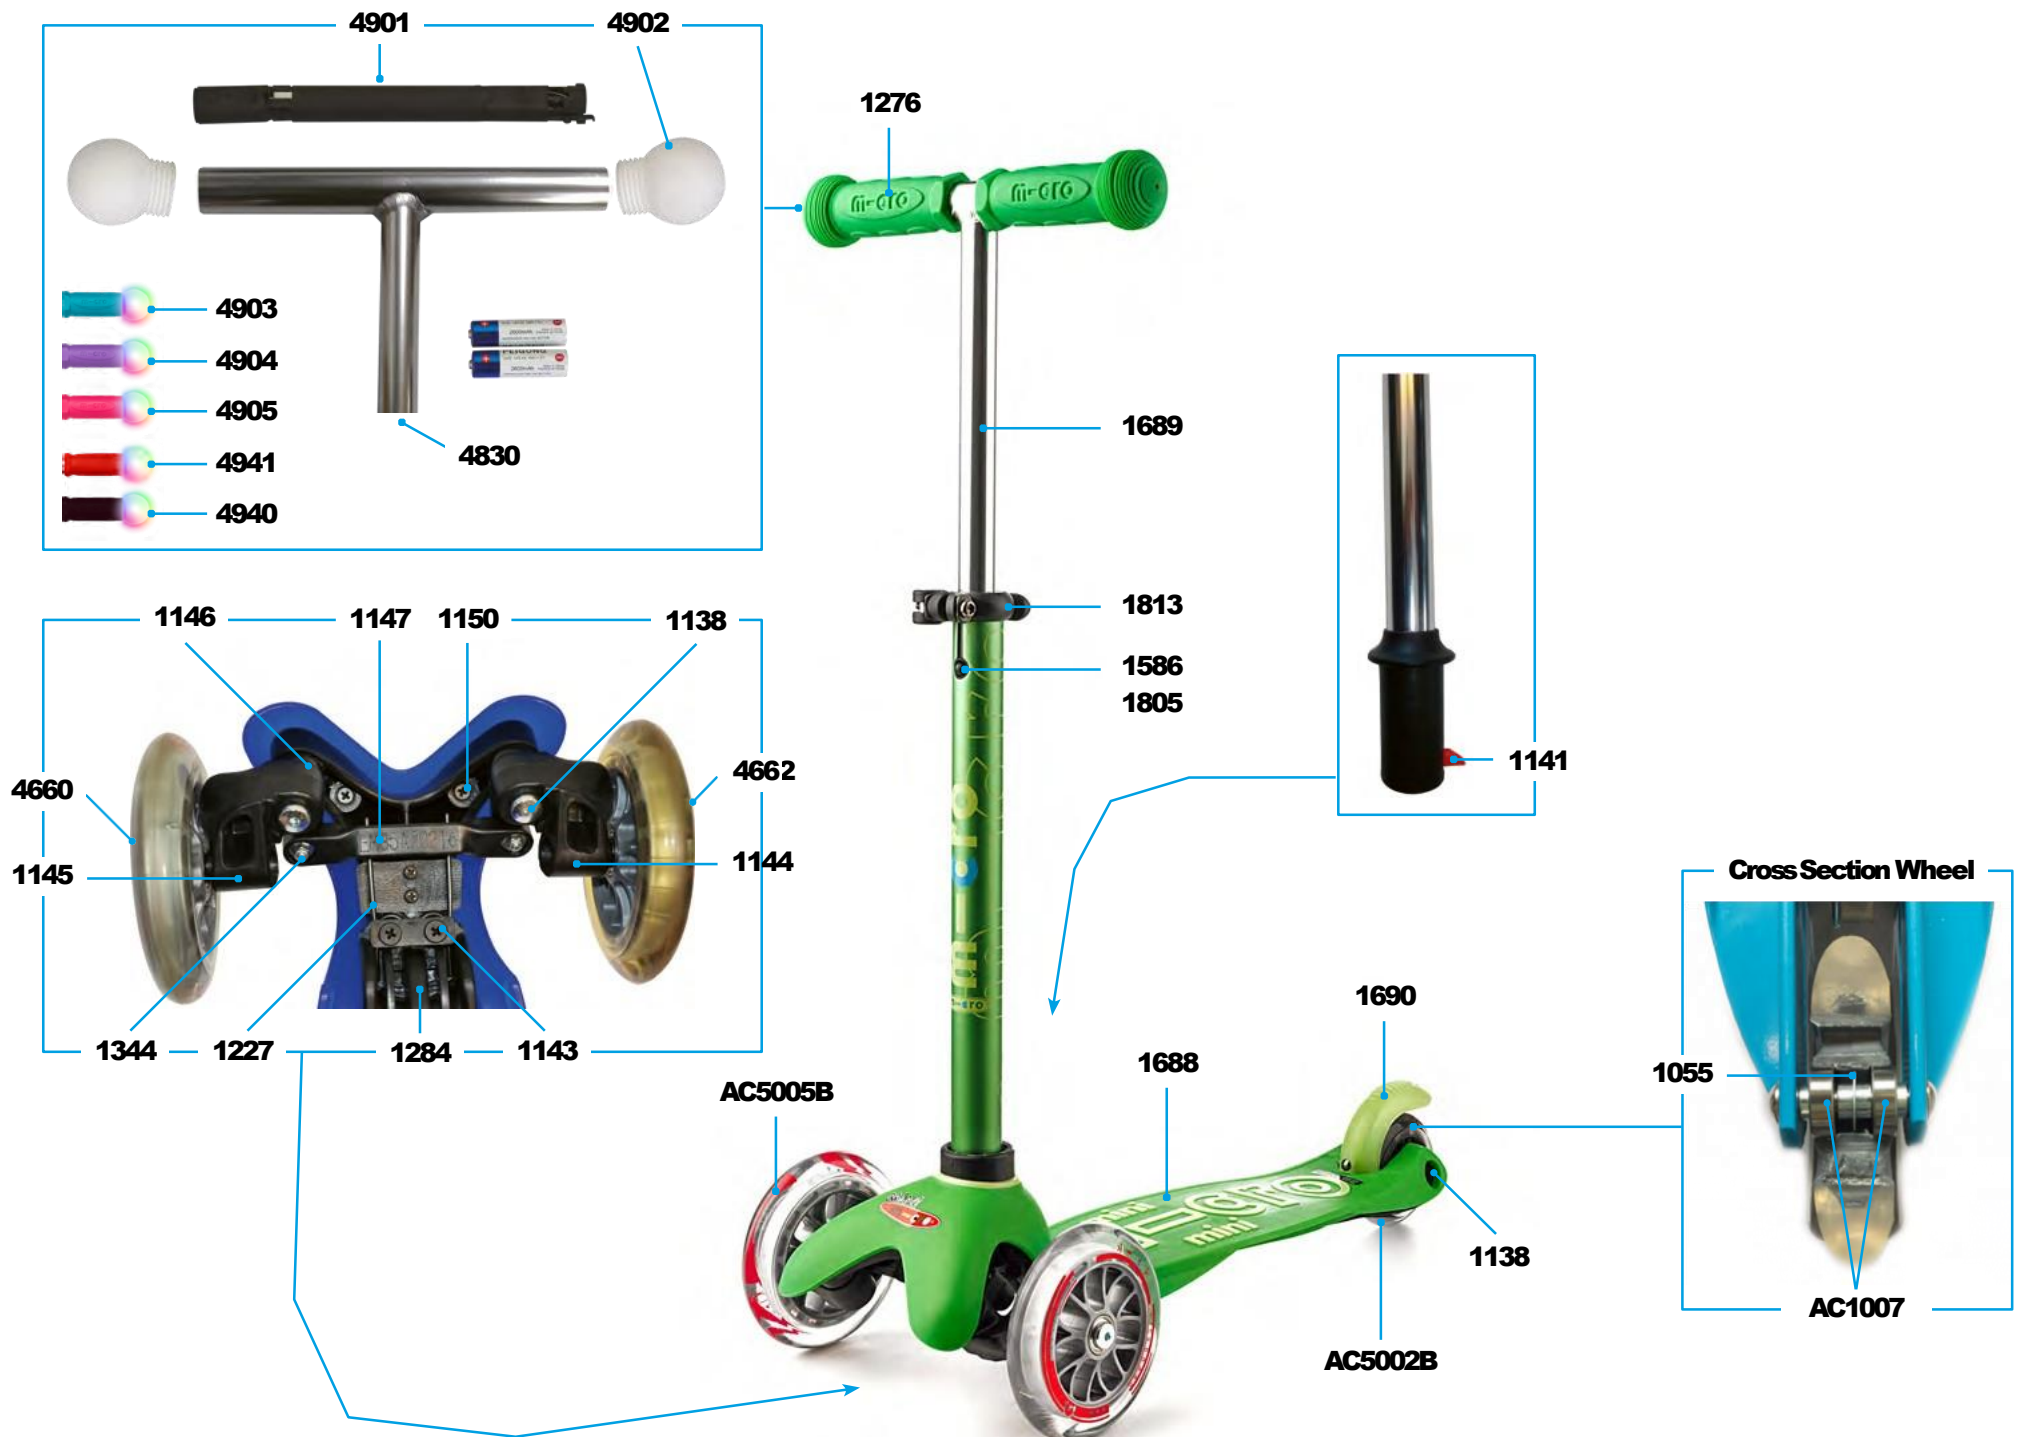

MINI MICRO DELUXE | FOLDABLE | ECO | MAGIC | 3IN1 DELUXE

PARTS

Article No.	Article
1055	Spacer Between Bearings 10.25 mm
1138	Rear Wheel Axle
1141	T-Bar Push Button
1144	Shank Left
1143	Screws With Plate For u/b Bend
1145	Shank Right
1146	Stop Washer Left And Right
1147	Steering Link
1150	Screw To Deck
1227	B-Bend
1284	Lower Deck, Black
1336	T-Bar Short
1344	Axle Bolt External Thread And Nut And Washer, 22 mm
1586	Bolt And Spring T-Bar
1587	Nut For Brake
1588	Axle For Brake
1805	Plastic Linkage Tube
1813	Quick-Acting Plastic, Black
4660	Front Wheel Axle Right
4662	Front Wheel Axle Left
4830	Mini Micro Deluxe Magic Upper T-Bar No Grips Including Spring And Bolt
4901	Mini Magic Electric Set Complete
4902	Mini Magic Lightball
4903	Mini Magic Handles Aqua
4904	Mini Magic Handles Purple
4905	Mini Magic Handles Pink
4940	Mini Magic Handles Black
4941	Mini Magic Handles Navy Blue

ACCESSORIES

Article No.	Article
4924	Complete T-Bar Magic Purple
4925	Complete T-Bar Magic Pink
4926	Complete T-Bar Magic Aqua
4927	Complete T-Bar Magic Navy Blue

Article No.	Article
AC6003B	High Density Rubber Hand Grip, Black
AC5005B	Front Wheel Complete Blister
AC7001B	Brake Complete Blister, Orange
AC5002B	Back Wheel Complete Blister
AC1007	Single Bearing ABEC 9
AC9038B	LED Wheel Mini Micro 120mm
AC9108	Magic Mini Upper T-Bar Set, With Black Handles

MINI MICRO DELUXE | 3IN1 DELUXE
MMD002