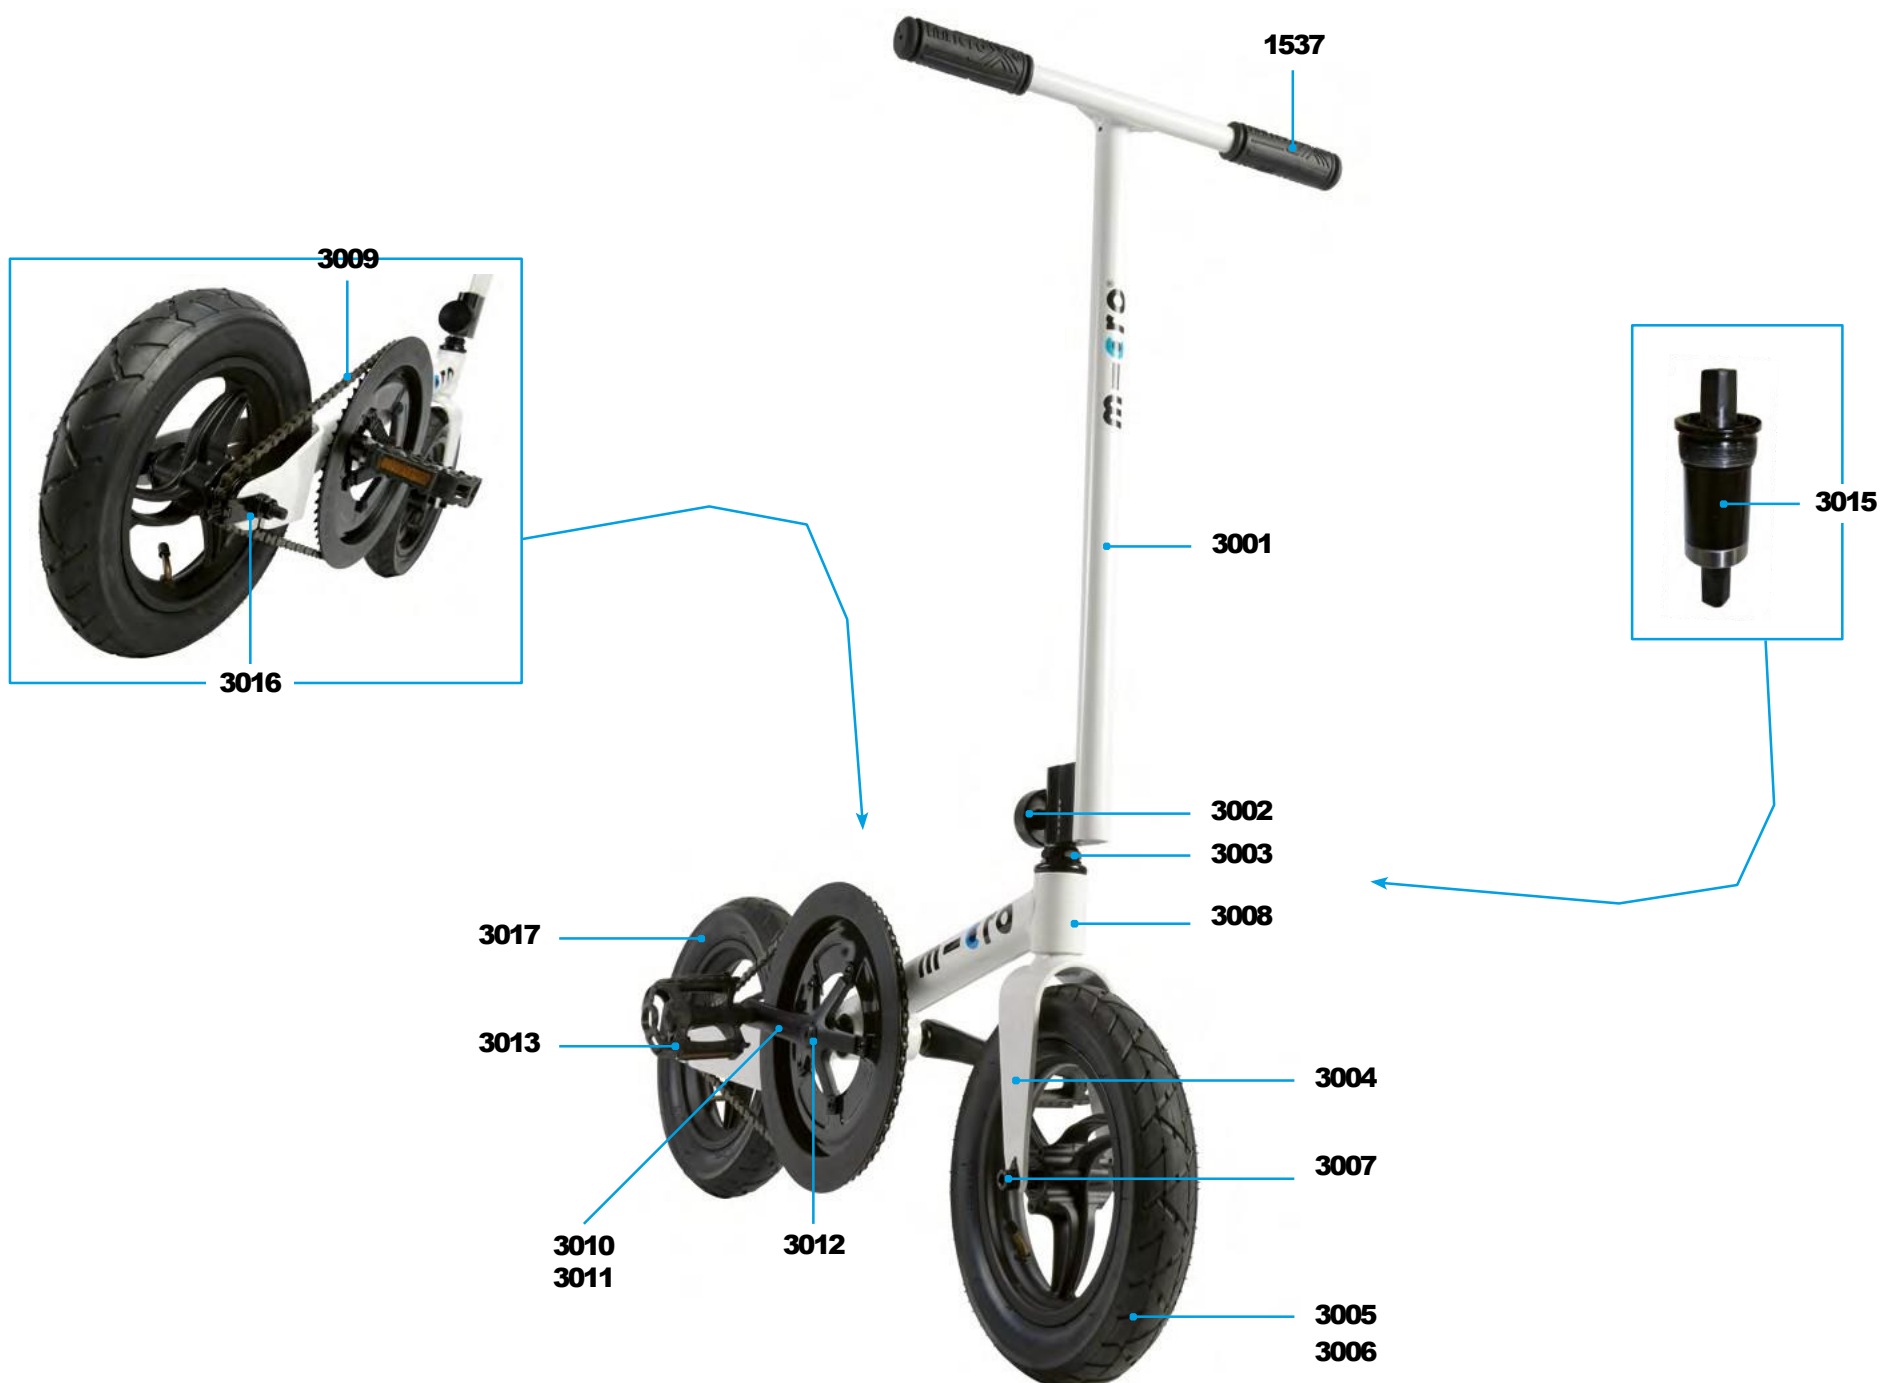

MICRO PEDALFLOW

PARTS

Article No.	Article
1537	Handles
3001	Handle Bar, White
3002	Chain Adjuster
3003	Set Of Bearings For Tube
3004	Front Fork
3005	Air Tube
3006	Front Wheel
3007	Wheel Bolt
3008	Frame
3009	Chain
3010	Crank Arm Left
3011	Crank Arm Right
3012	Crank Guide
3013	Pedales
3015	Crankset
3016	Chain Adjuster
3017	Back Wheel
3196	Handle Bar, Black
3197	Front Fork U Piece, Black
3256	Frame, Black

CB0002

MICRO
PEDALFLOW
CB0001