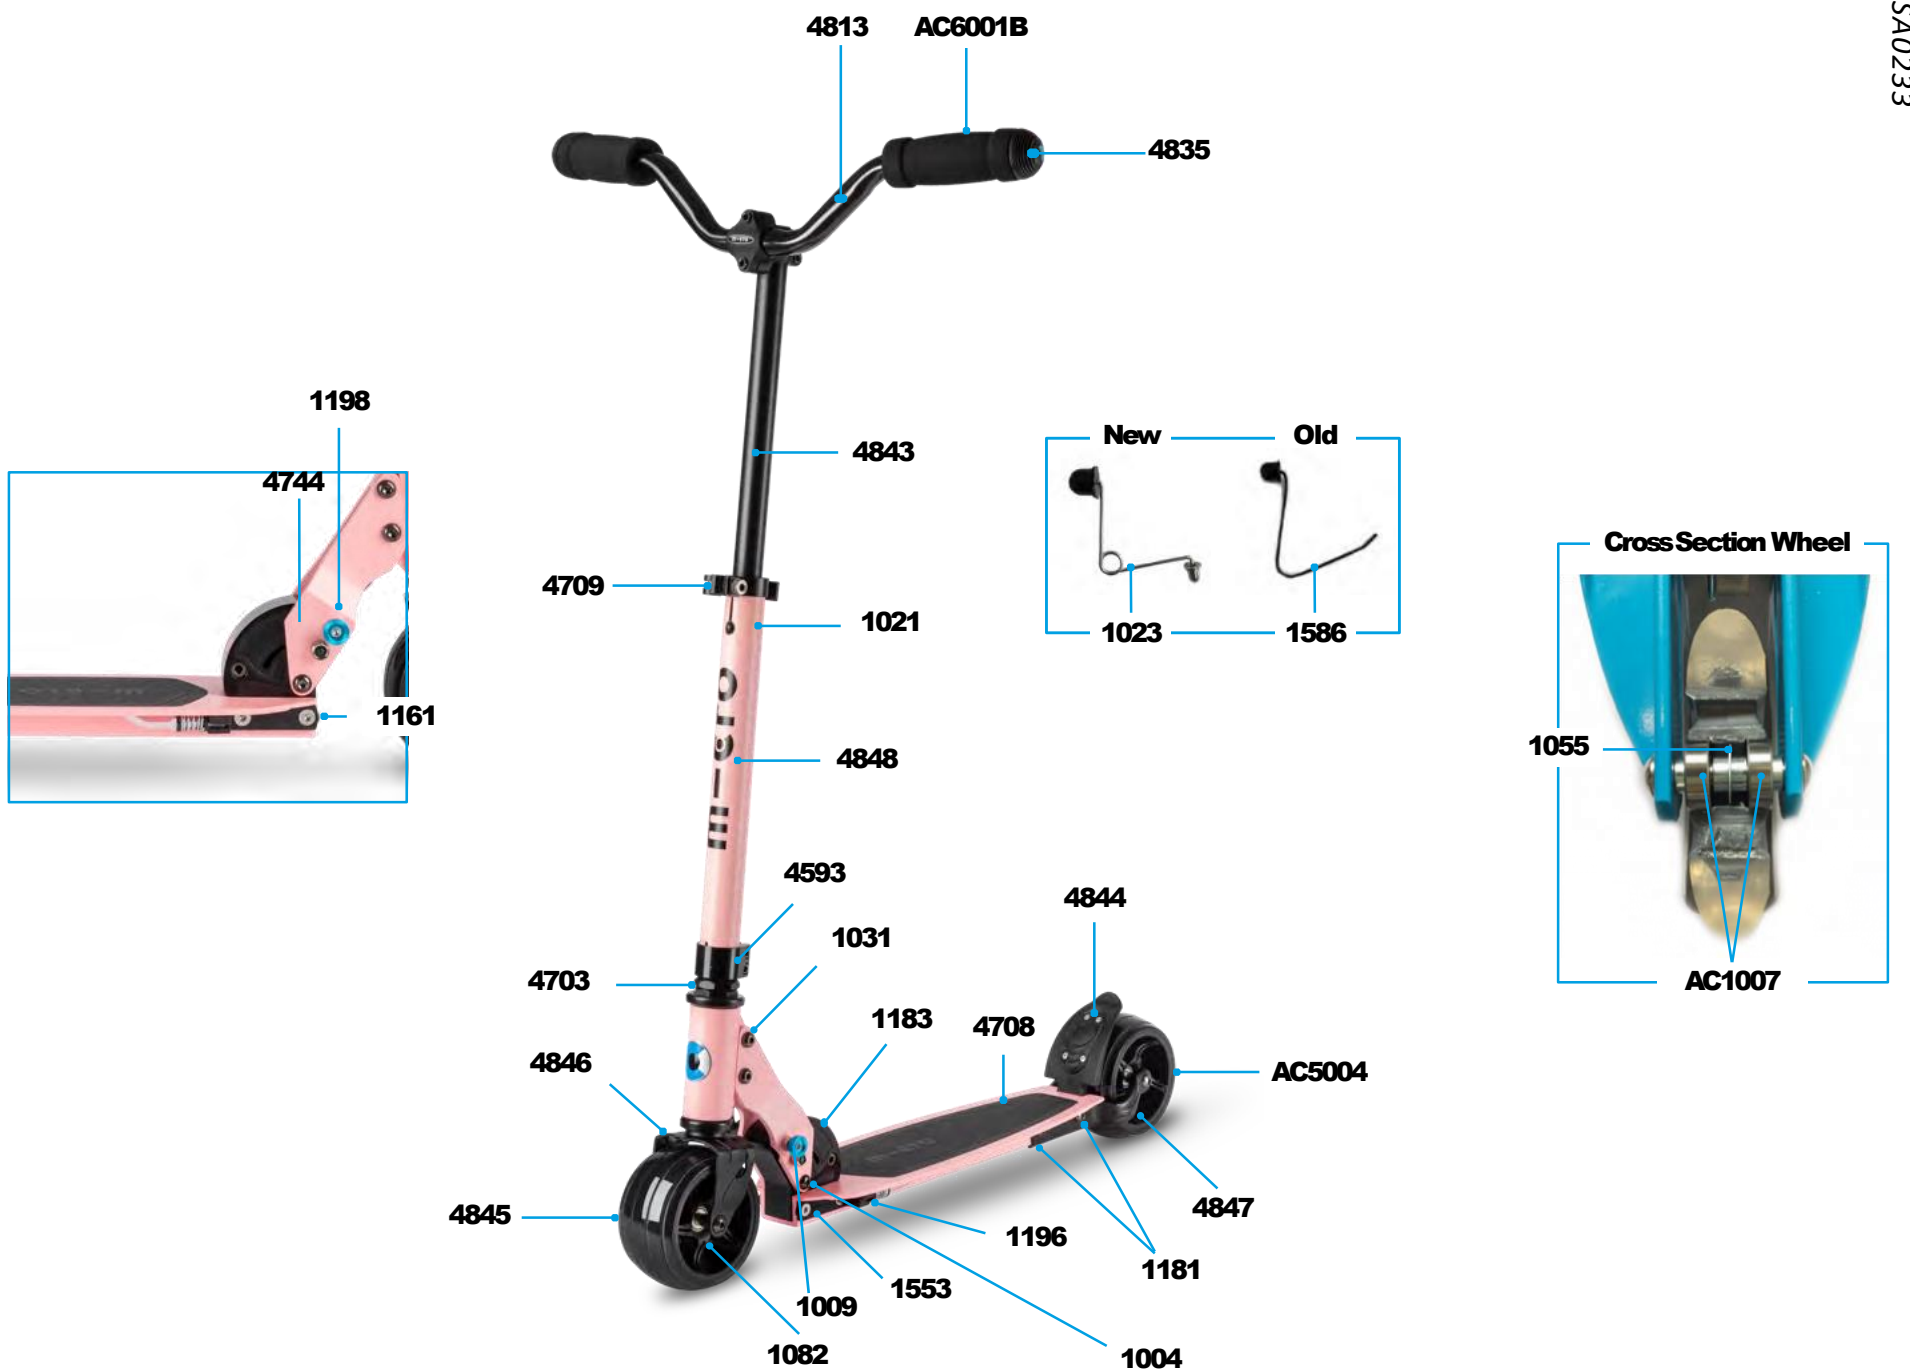

MICRO ROCKET DELUXE

PARTS

Article No.	Article
1004	Axle Bolt Internal Thread, 44 mm
4744	Folding Quick Release Complete
4813	Handlebar With Clamp
1021	Plastic Linkage Tube
4709	Quick Acting Clamp Black
4703	Headset Complete
1031	Axle Bolt Internal Thread, 19 mm
4845	Spacer Between Bearings, 20 mm
1055	Spacer Between Bearings, 10.25 mm
1082	Axle Bolt Internal Thread, 70 mm
4844	Brake Plate
4846	Steering Fork
4843	T-Tube
1161	Axle Bolt External Thread, 10.5 mm
1181	Axle Bolt Internal Thread, 47.5 mm
1183	Folding Block, Black
4593	Lower Clamp, Black
1196	Kick Stand With Screws
1009	Blue Pushbutton
4848	Lower T-Tube Neon Rose
4849	Lower T-Tube Alaskan Blue
4847	Fastening Elements Wheel Back
4708	Griptape
4836	Brake Bolt
1553	Axle Bolt External Thread, 21.5 mm
1023	Bolt & Spring T-Bar Plastic
4835	Handlebar End Caps

ACCESSORIES

Article No.	Article
AC5004B	Wheel Complete Blister
AC6001B	High Density Foam Hand Grip
AC1007	Single Bearing ABEC 9

SA0234

MICRO ROCKET
DELUXE
SA0233