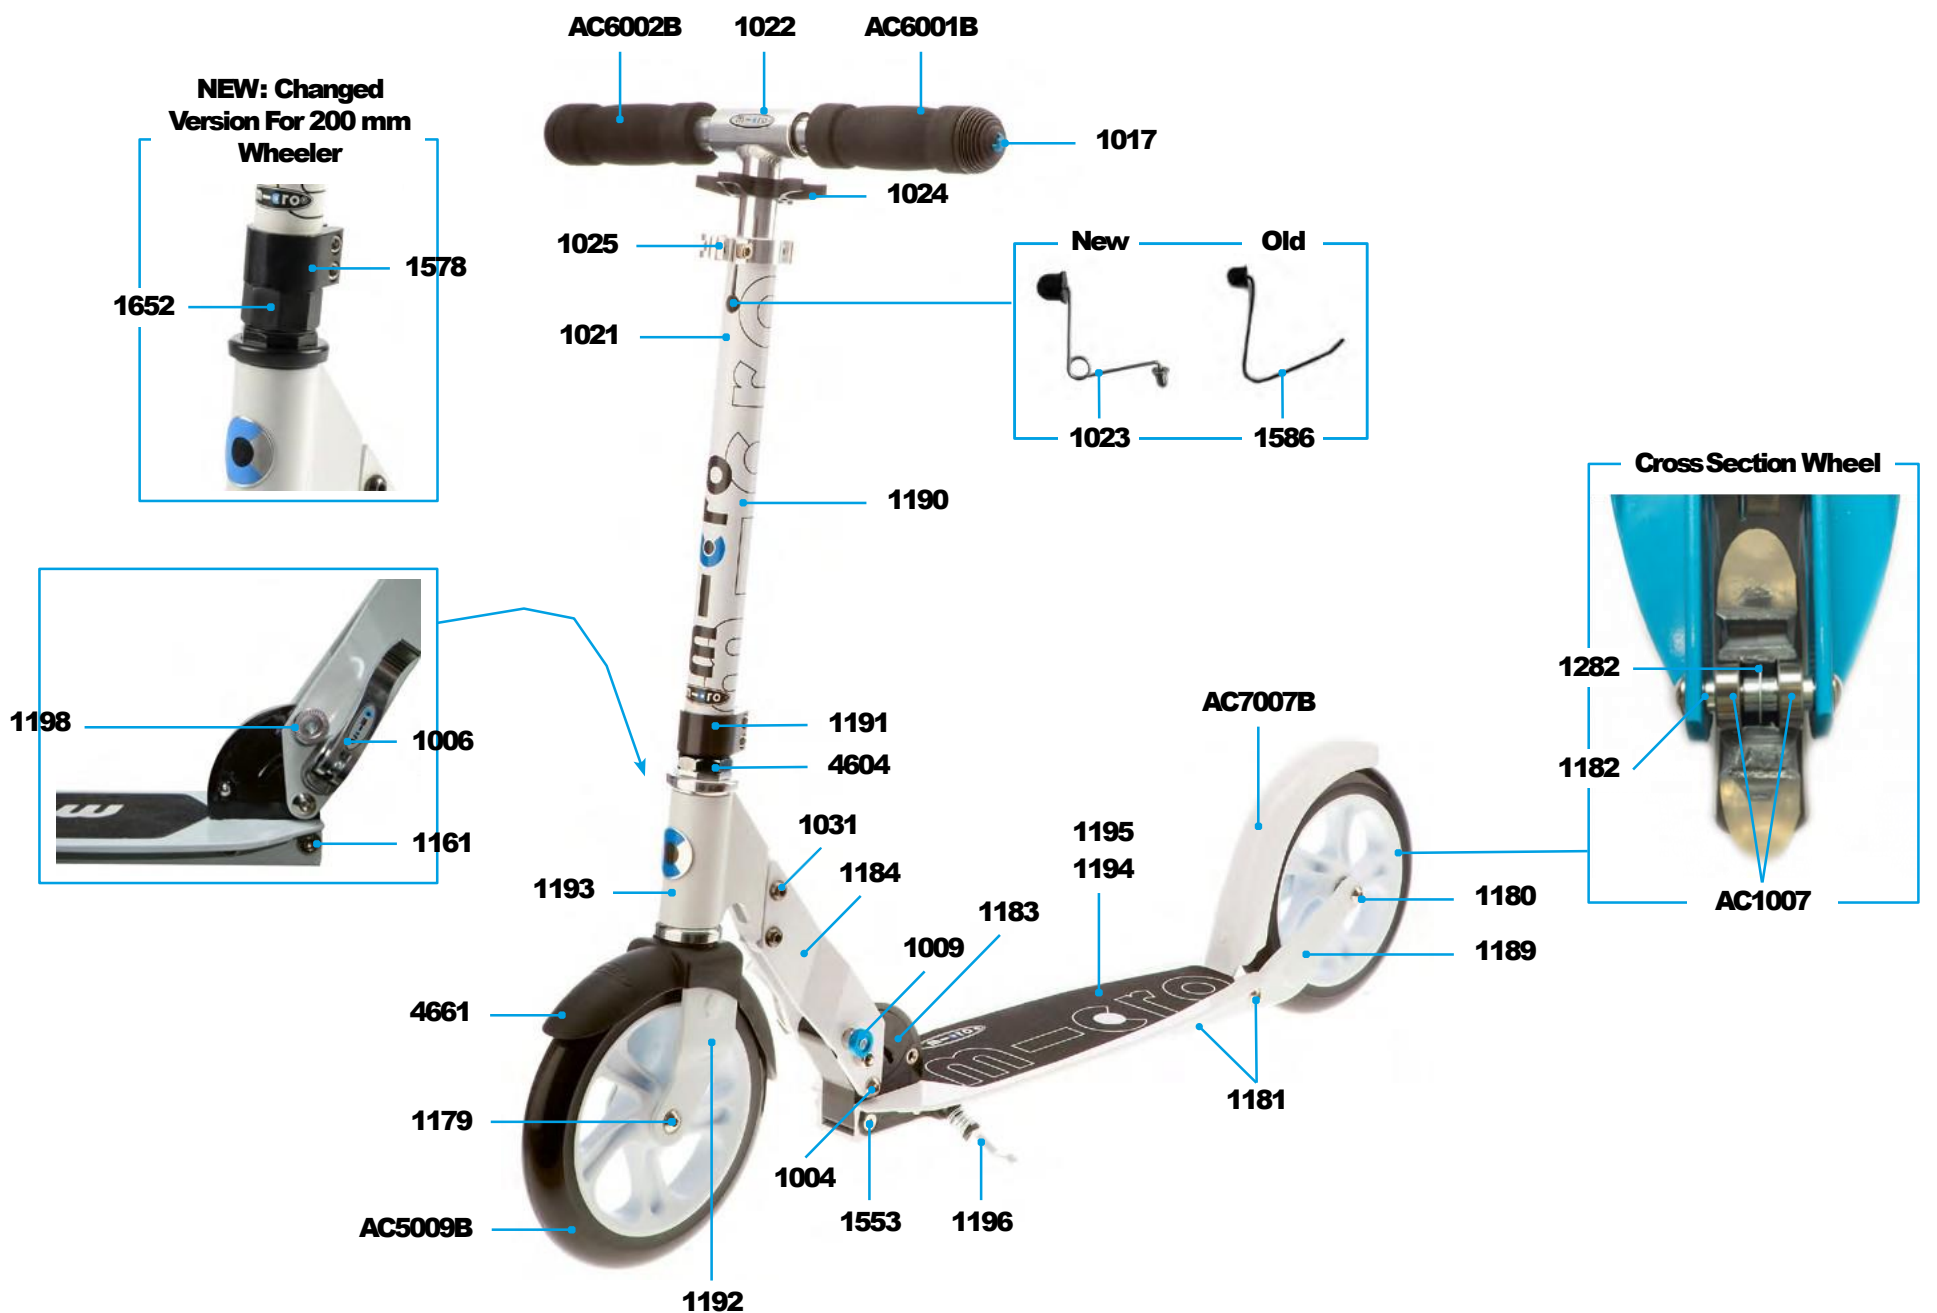

MICRO WHITE

PARTS

Article No.	Article
1004	Axle Bolt Internal Thread, 44 mm
1006	Locking Complete
1009	Push Button, Blue
1017	Plugs, Handle Bolt, Rubber Strip
1021	Plastic Linkage Tube
1022	T-Tube
1024	Multimountclip
1025	Quick-Acting Clamp, Silver
1031	Axle Bolt internal Thread, 19 mm
1161	Axle Bolt external Thread, 10.5 mm
1179	Axle Bolt internal Thread, 43 mm
1180	Axle Bolt internal Thread, 62 mm
1181	Axle Bolt internal Thread, 47.5 mm
1182	Spacer External Bearings 9.4 mm
1183	Folding Block
1184	Holder Plates Left And Right
1185	Brake Plate
1186	Brake Spring
1187	Brake Bolt
1189	Fastening Elements Wheel Back
1190	Lower T-Tube
1191	Lower Clamp
1192	Steering Fork
1193	Front Holder
1194	Deck And Griptape
1195	Griptape
1196	Kick Stand With Screws
1198	Push Button, Silver
1282	Spacer Between Bearings 24.3 mm

ACCESSORIES

Article No.	Article
1553	Axle Bolt External Thread, 21.5 mm
1578	Lower Clamp, 200 mm
1586/1023	Bolt And Spring T-Bar
1652	Width Nut, 200 mm
4604	Inveter Logic Complete Set (CH)
4661	Fender

Article No.	Article
AC6001B	Foam Handles Blister
AC6002B	Handles With Plugs Blister
AC5009B	Wheel Complete Blister 200 mm
AC7007B	Brake Complete Blister
AC1007	Bearing 1 piece ABEC 9

MICRO WHITE
SA0031