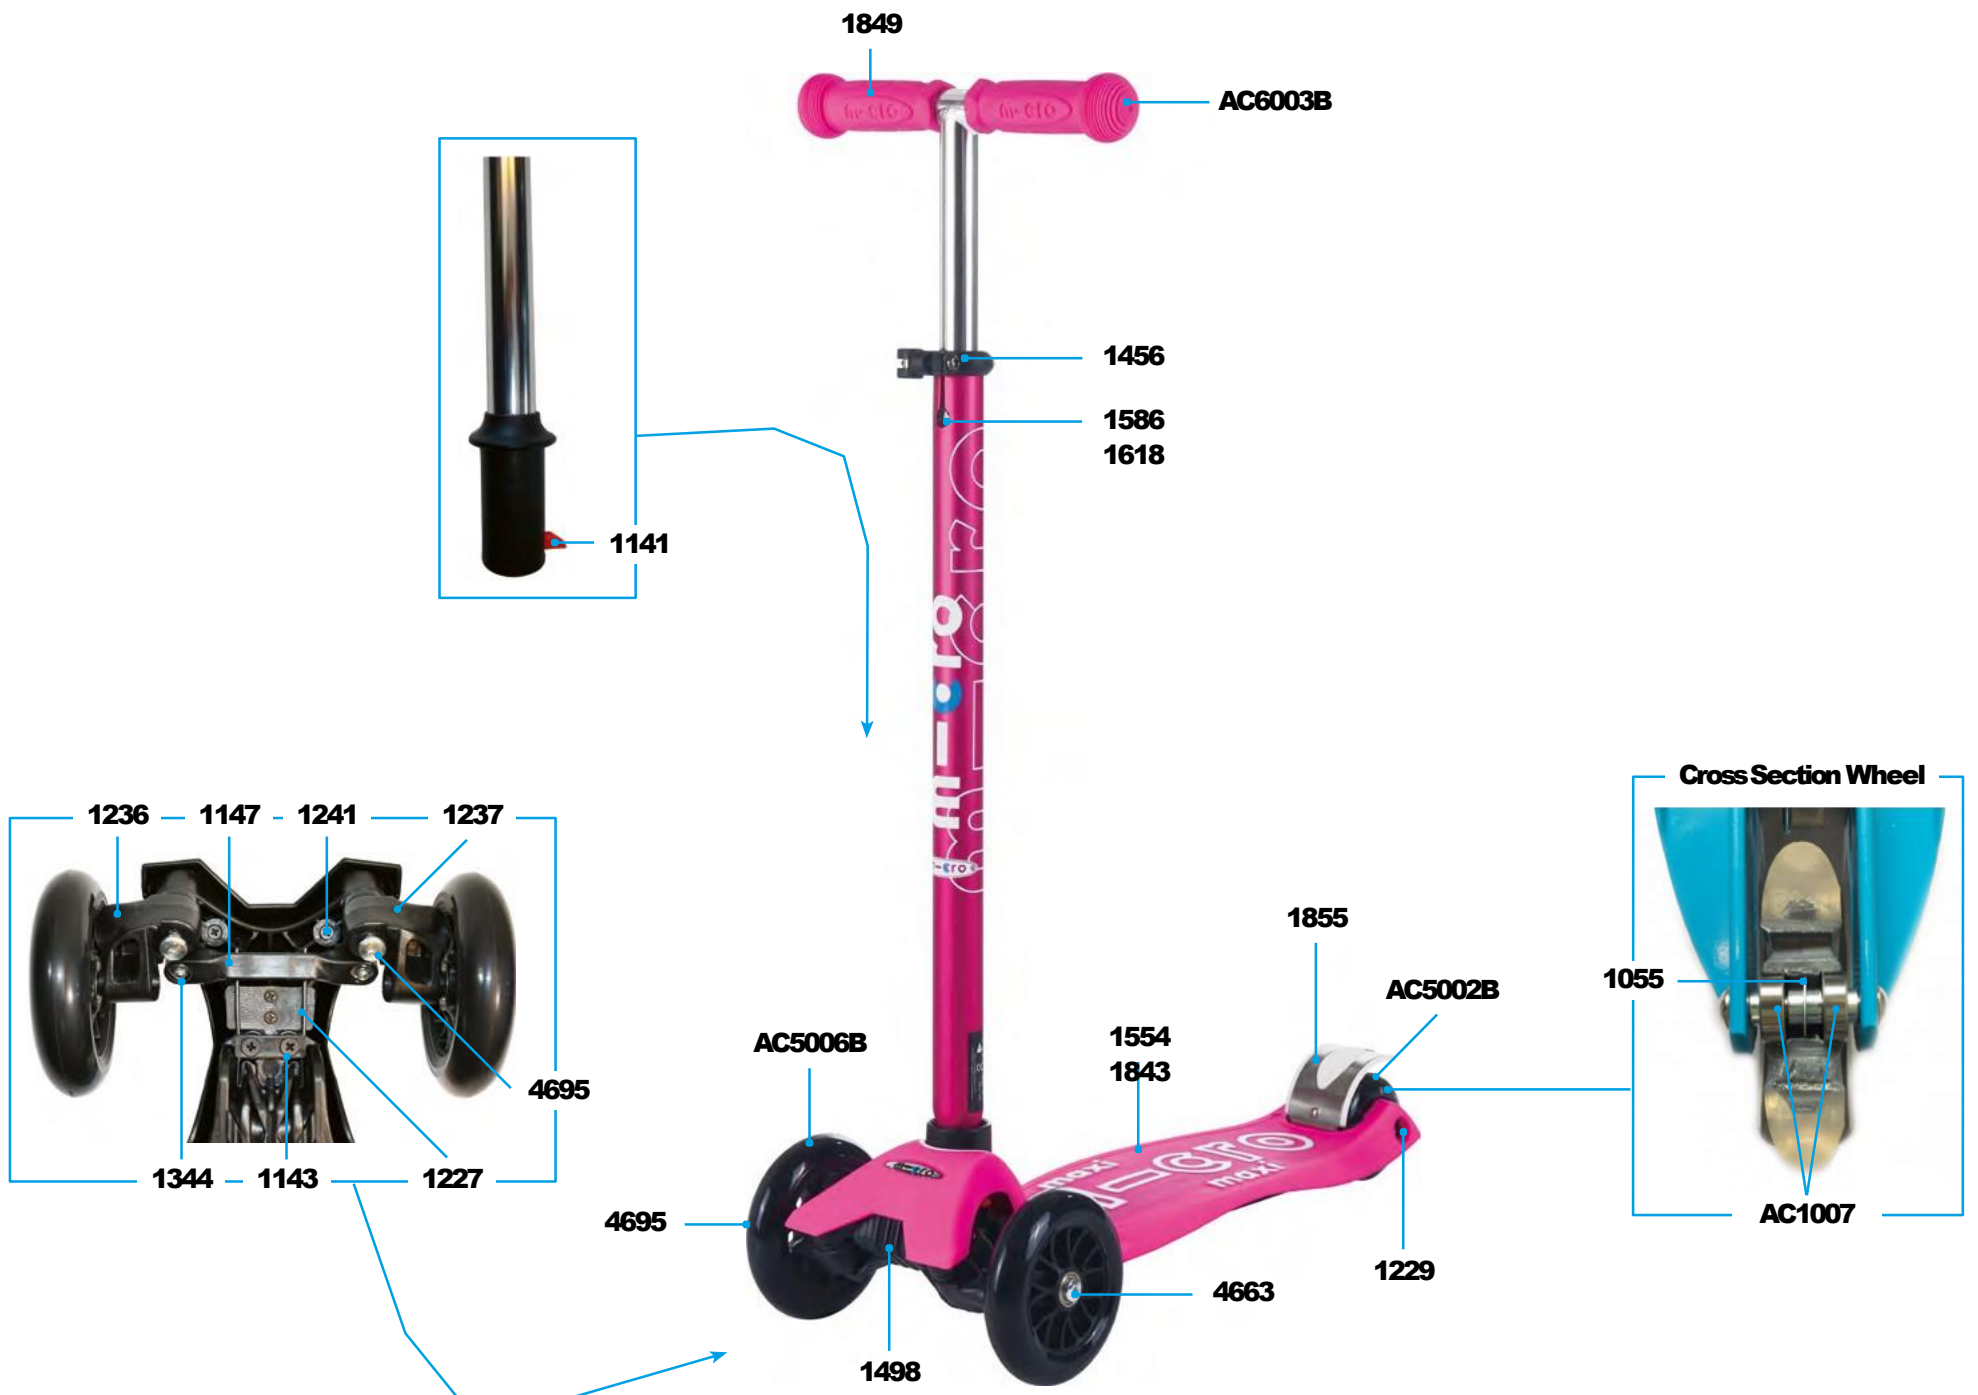

MAXI MICRO DELUXE AND FOLDABLE
MMD035