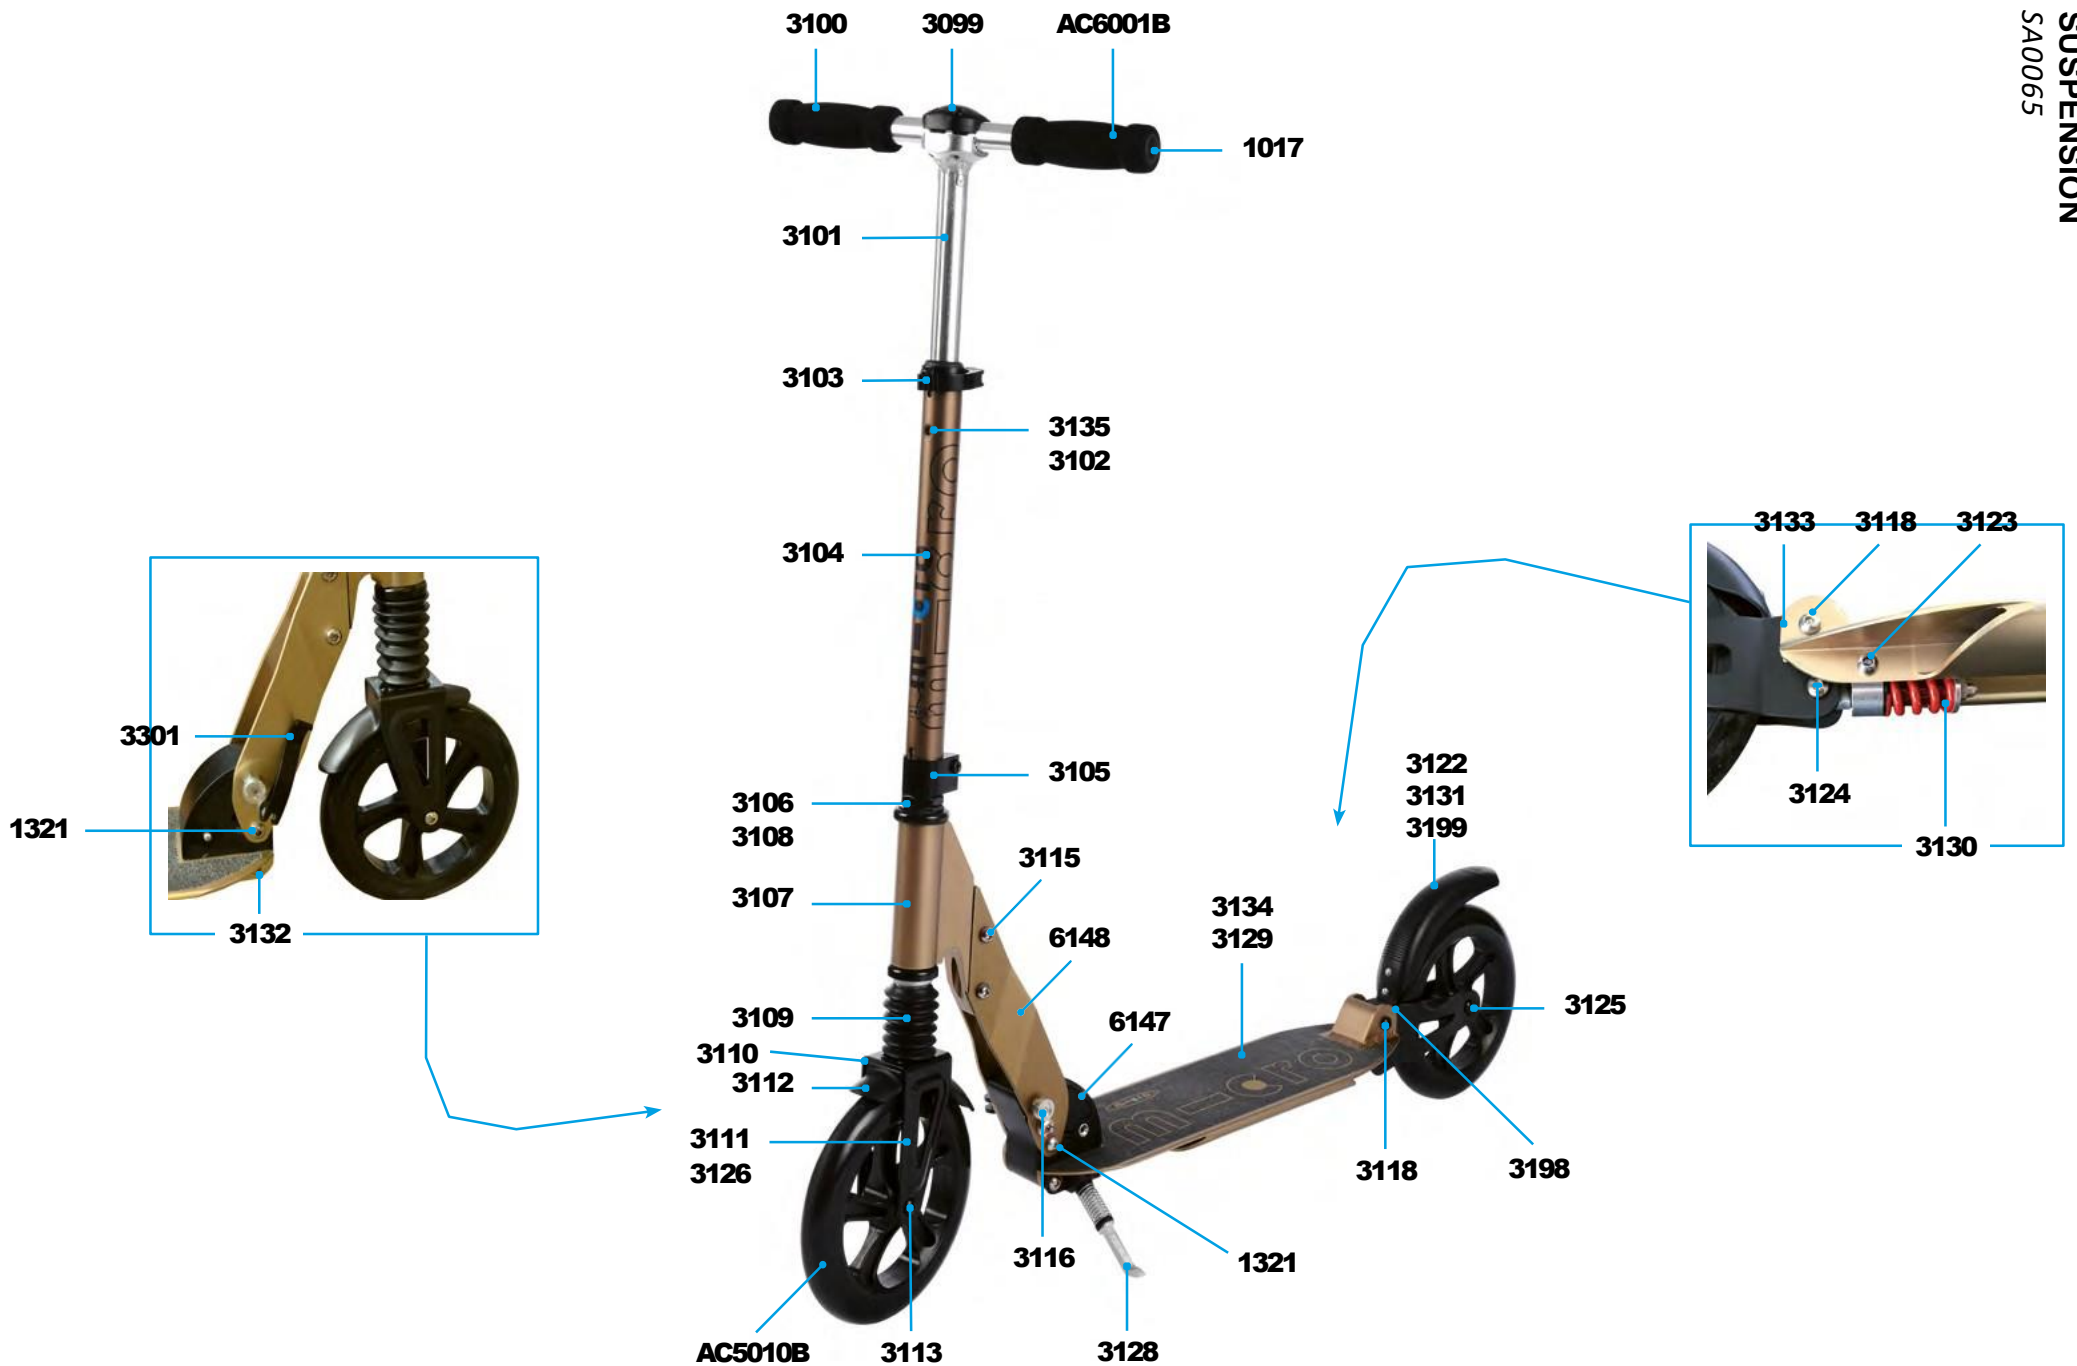

MICRO
SUSPENSION
SA0065