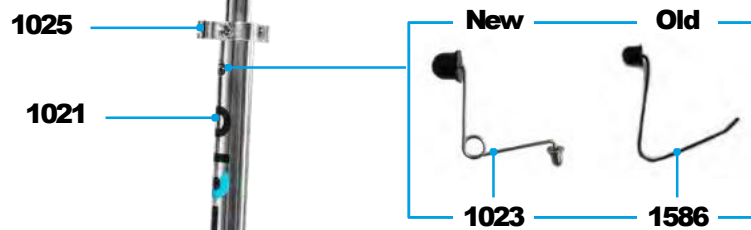

SA0038

SA0119

SA0120

SA0176

**NEW: Changed Version for 200 mm Wheeler**

AC6002B 1022 AC6001B 1017 1024

MICRO FLEX AIR SA0035