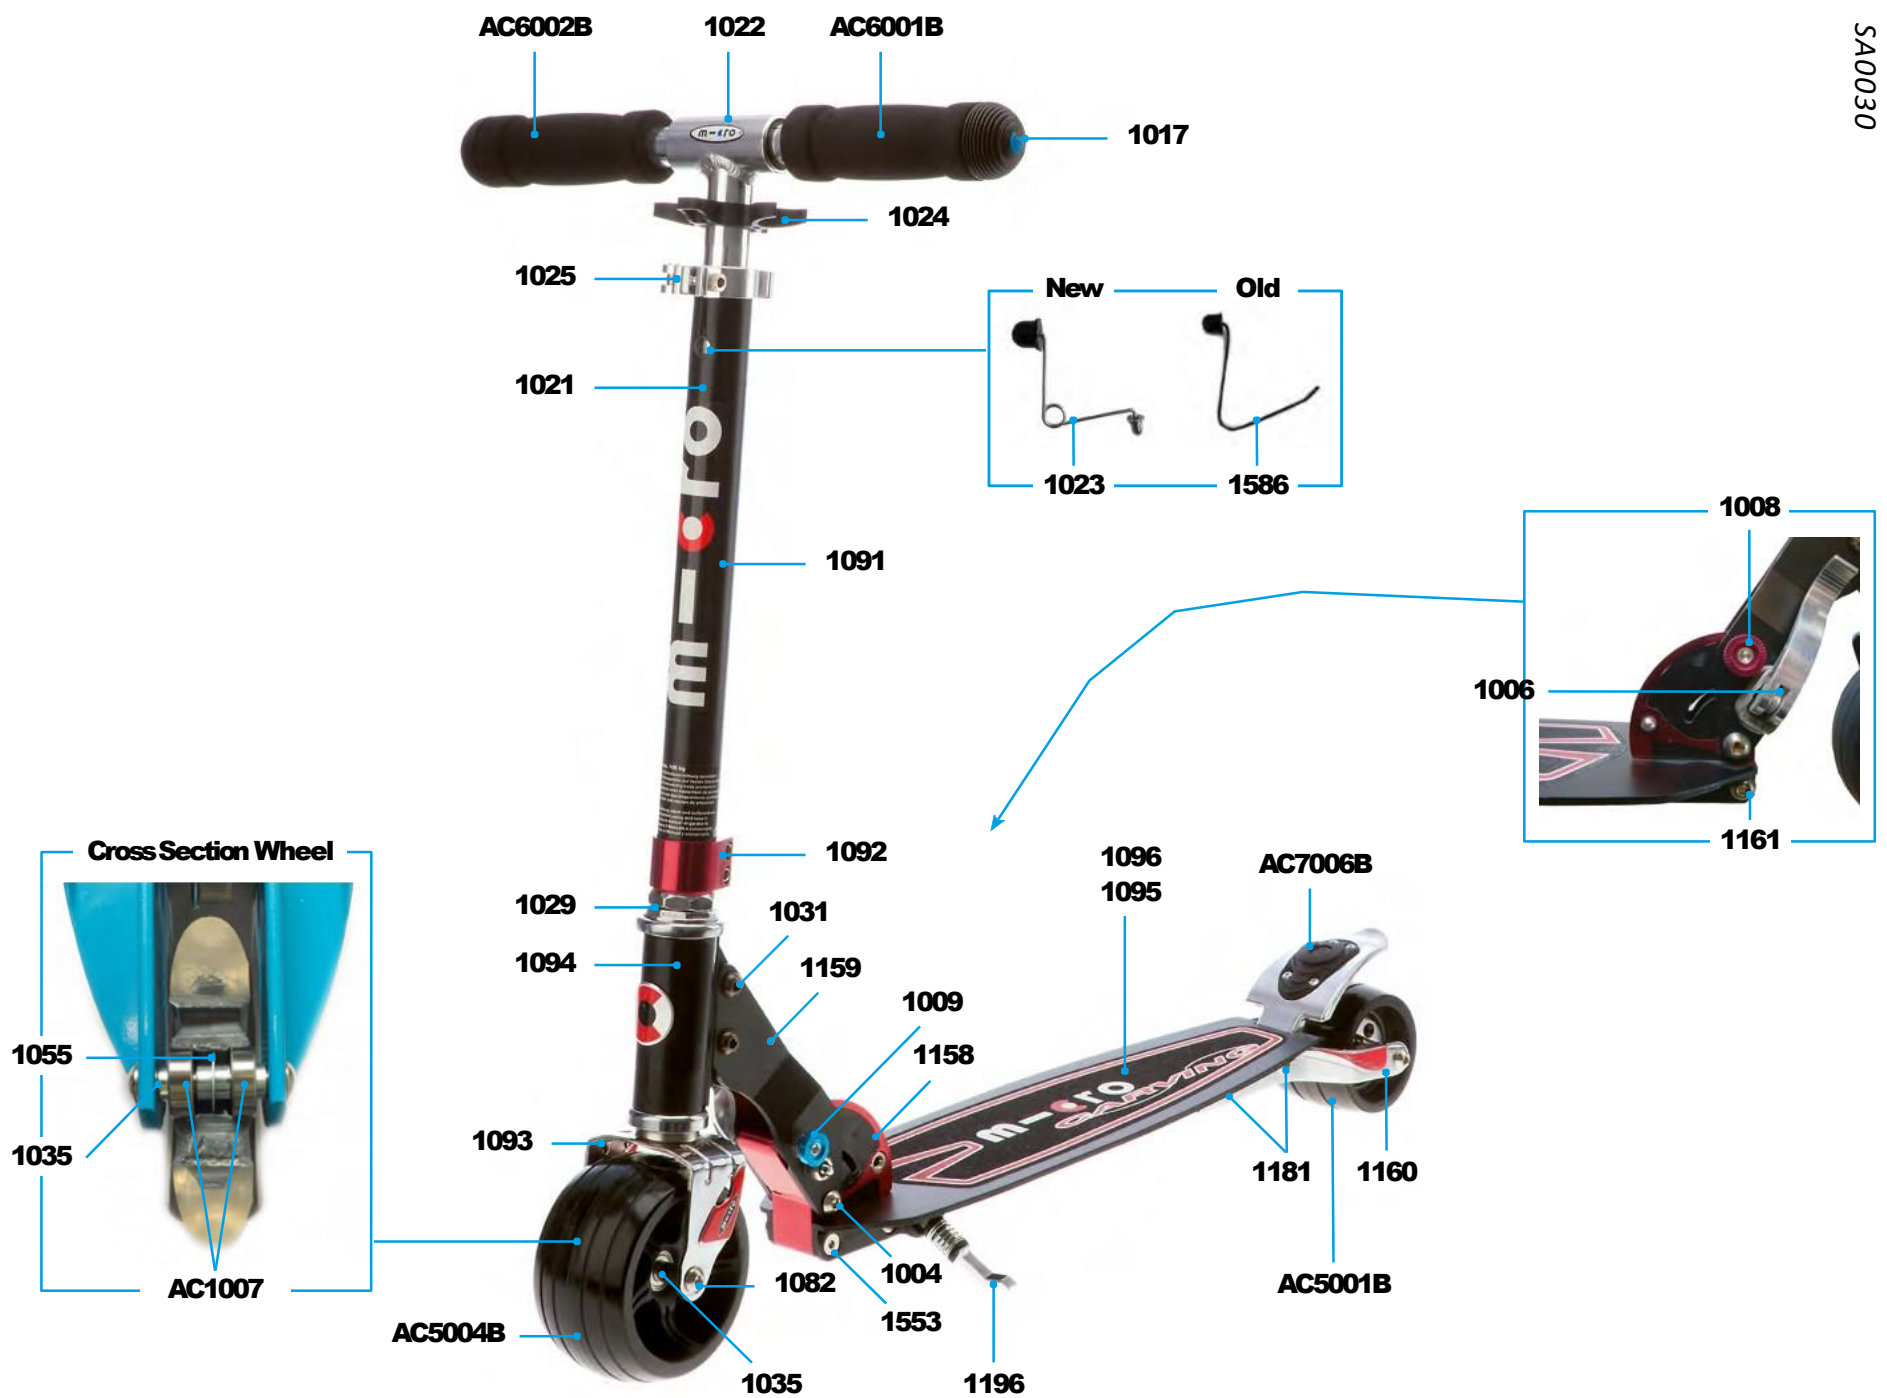

MICRO MONSTER BULLET

PARTS

Article No.	Article
1004	Axle Bolt Internal Thread, 44 mm
1006	Locking Complete
1008	Push Button
1009	Push Button
1017	Plugs, Handle Bolt, Rubber Strip
1021	Plastic Linkage Tube
1022	T-Tube
1024	Multimountclip
1025	Quick-Acting Clamp, Silver
1029	Inverter Logic Complete
1031	Axle Bolt Internal Thread, 19 mm
1035	Spacer Between Bearings 19.6 mm
1055	Spacer Between Bearings 10.25 mm
1082	Axle Bolt Internal Thread, 70 mm
1086	Brake Plate
1087	Brake Spring
1091	Lower T-Tube
1092	Lower Clamp, Red
1093	Steering Fork
1094	Front Holder
1095	Deck And Griptape
1096	Griptape
1158	Folding Block Red
1159	Holder Plates Left And Right
1160	Fastening Elements, Wheel Back
1161	Axle Bolt External Thread, 10.5 mm
1181	Axle Bolt Internal Thread, 47.5 mm
1196	Kick Stand With Screws
1208	Brake Bolt
1553	Axle Bolt External Thread, 21.5 mm
1586/1023	Bolt And Spring T-Bar

ACCESSORIES

Article No.	Article
AC6001B	High Density Foam Hand Grip
AC6002B	Complete Handgrip, Tube Plug, Shockcord
AC5001B	Wheel Back Complete Blister
AC5004B	Front Wheel Complete Blister
AC7006B	Brake Complete Blister
AC1007	Single Bearing ABEC 9

MICRO MONSTER
BULLET
SA0030