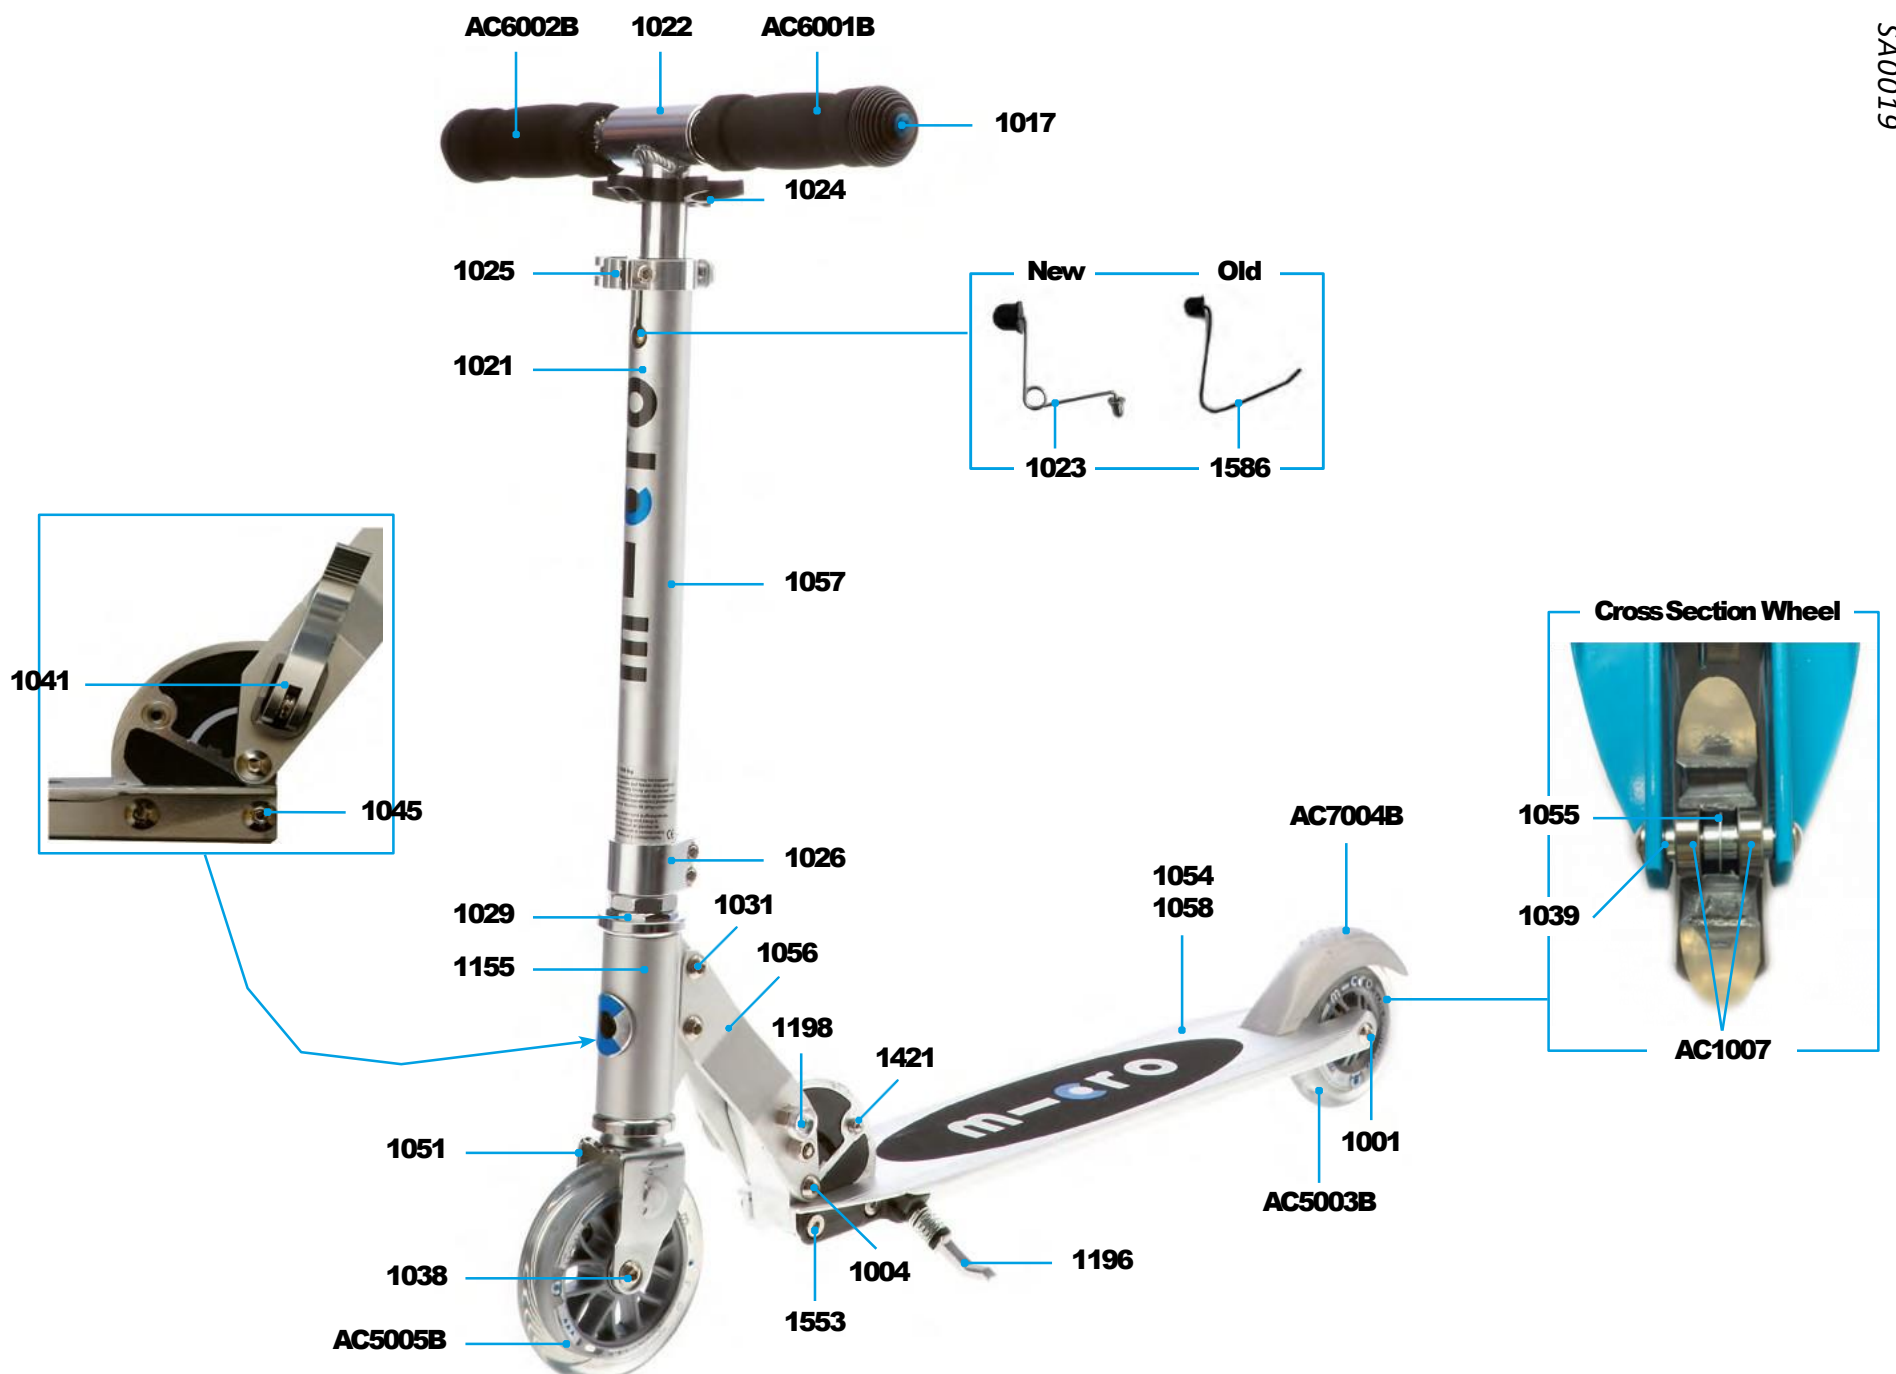

MICRO SPRITE

PARTS

Article No.	Article
1001	Axle Bolt Internal Thread, 40 mm
1004	Axle Bolt Internal Thread, 44 mm
1017	Plugs, Handle Bolt, Rubber Strip
1021	Plastic Linkage Tube
1022	T-Tube
1024	Multimountclip
1025	Quick-Acting Clamp, Silver
1026	Lower Clamp, Silver
1029	Inverter Logic Complete
1031	Axle Bolt Internal Thread, 19 mm
1038	Axle Bolt Internal Thread, 30 mm
1039	Spacer External Bearings, 3.4 mm
1041	Locking Complete
1045	Axle Bolt Internal Thread, 33 mm
1046	Brake Plate
1047	Brake Spring
1048	Brake Bolt
1051	Steering Fork
1054	Griptape
1055	Spacer Between Bearings 10.25 mm
1056	Holder Plates Left And Right, Silver
1057	Lower T-Tube, Silver
1058	Deck And Griptape, Silver
1155	Front Holder, Silver
1196	Kick Stand With Screws
1198	Push Button, Silver
1553	Screw For Kickstand
1586/1023	Bolt And Spring T-Bar
4749	Front Wheel Axle And Spacer For Led Sprite
4762	Rear Wheel Axle And Spacer For Led Sprite

ACCESSORIES

Article No.	Article
AC1007	Single Bearing ABEC 9
AC6001B	High Density Foam Hand Grip
AC6002B	Complete Handgrip, Tube Plug, Shockcord
AC5003B	Wheel Back Complete Blister, 100 mm
AC5005B	Front Wheel Complete Blister, 120 mm
AC7004B	Brake Complete Blister
AC9070	LED Wheel 100 mm
AC9071	LED Wheel 120 mm
AC9070B	LED Wheel 100mm Box
AC9071B	LED Wheel 120mm Box
4944	LED Wheel 120mm Black

MICRO
SPRITE
SA0019