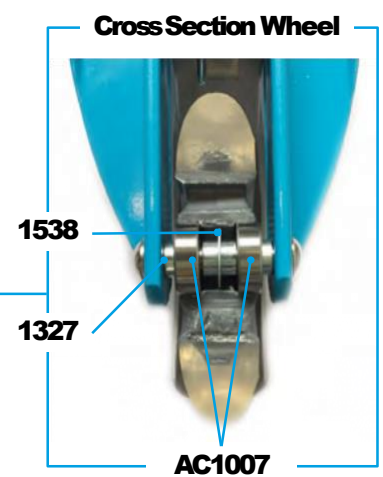

AC6002B 1022 AC6001B 1017 1024