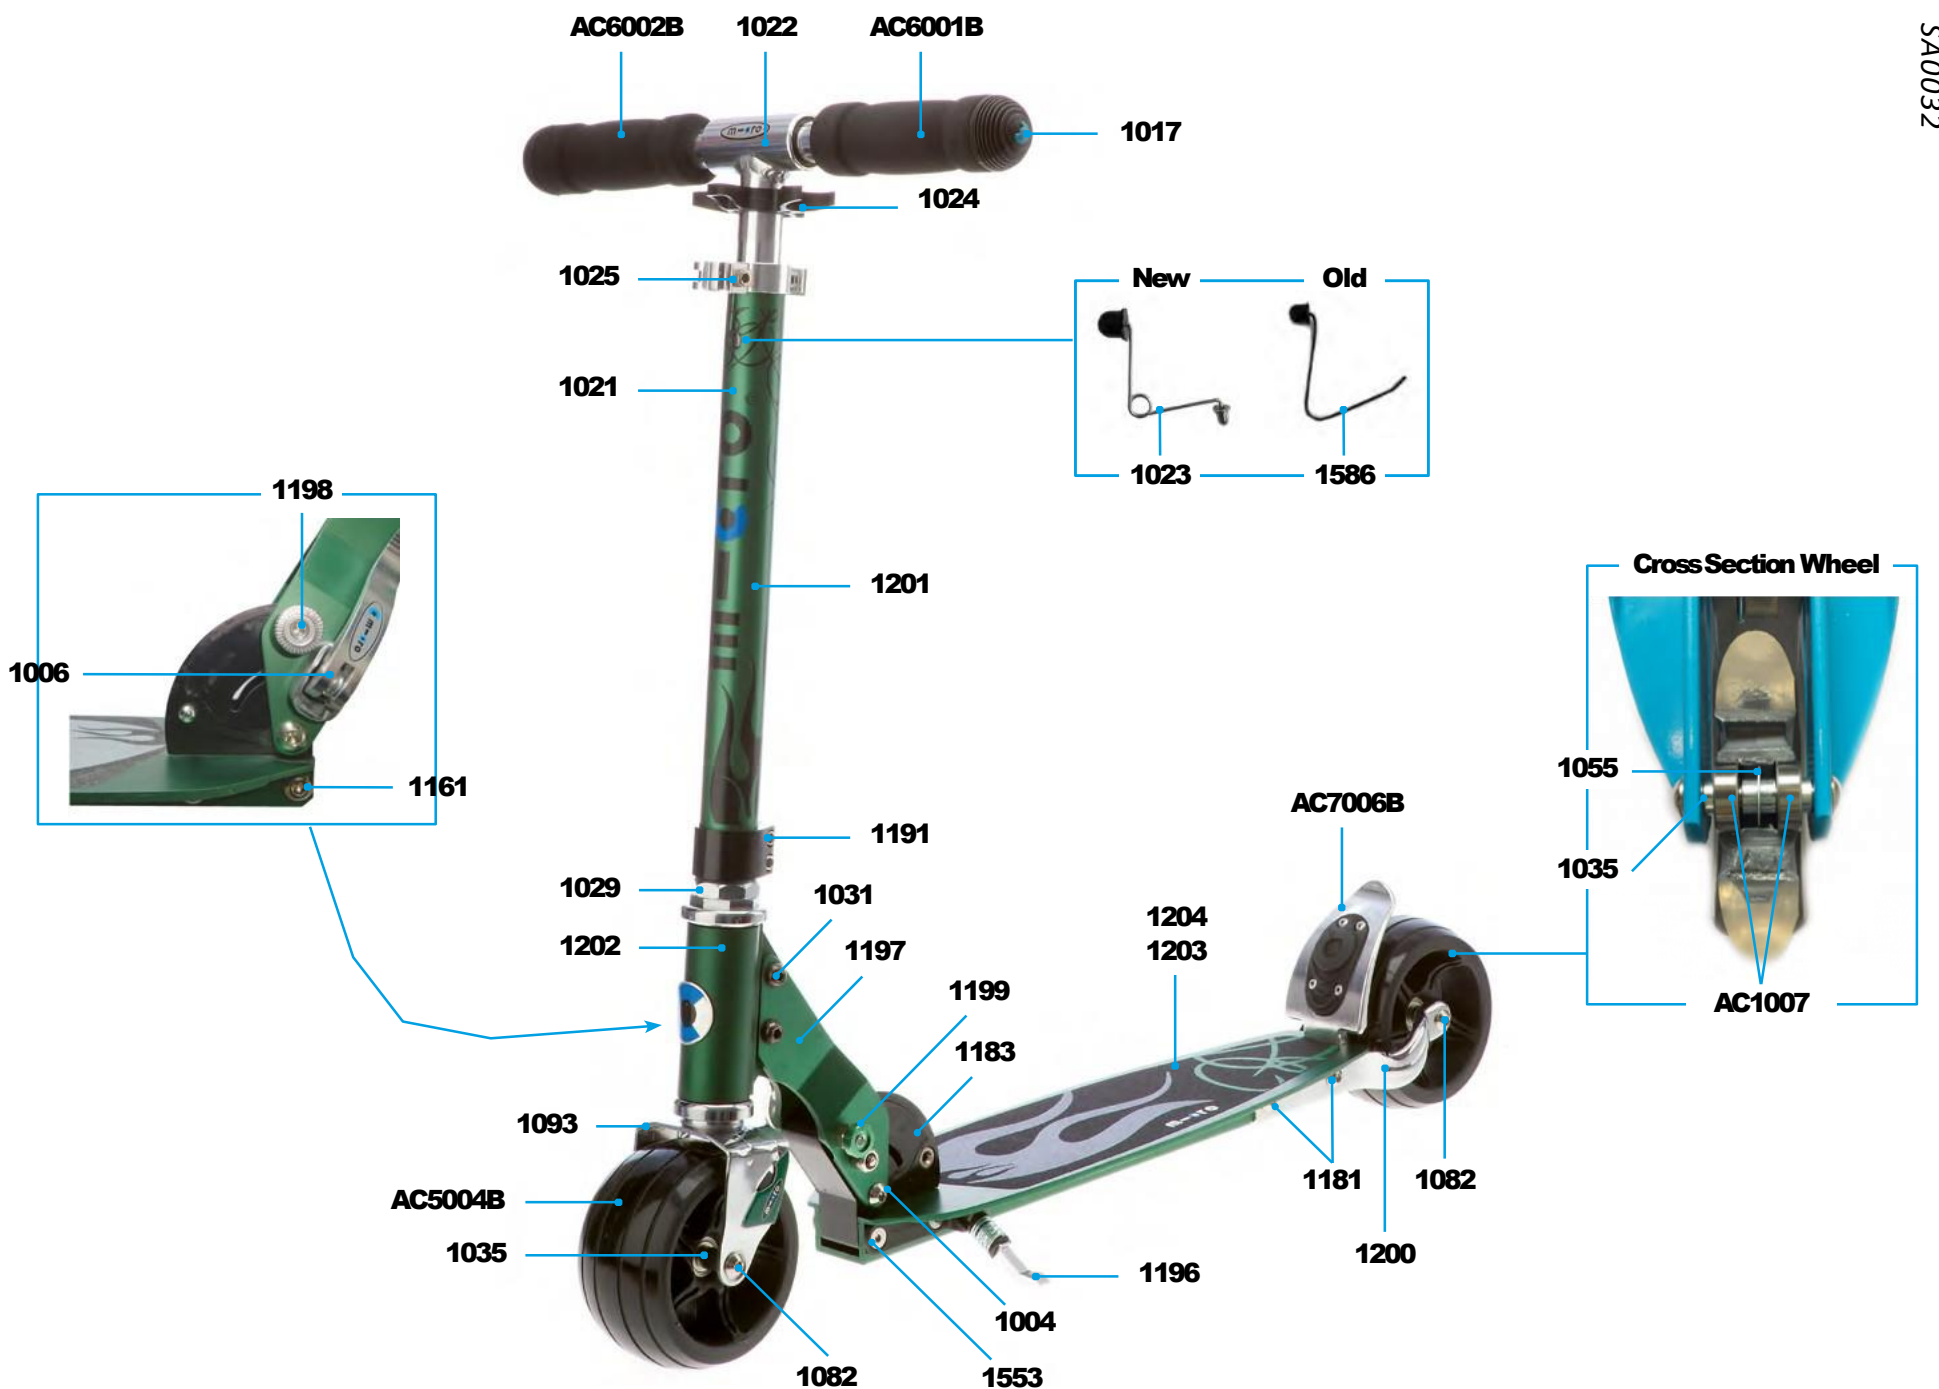

MICRO ROCKET

PARTS

Article No.	Article
1004	Axle Bolt Internal Thread, 44 mm
1006	Locking Complete
1017	Plugs, Handle Bolt, Rubber Strip
1021	Plastic Linkage Tube
1022	T-Tube
1024	Multimountclip
1025	Quick-Acting Clamp, Silver
1029	Inverter Logic Complete
1031	Axle Bolt Internal Thread, 19 mm
1035	Spacer Between Bearings 19.6 mm
1055	Spacer Between Bearings 10.25 mm
1082	Axle Bolt Internal Thread, 70 mm
1086	Brake Plate
1087	Brake Spring
1093	Steering Fork
1161	Axle Bolt External Thread, 10.5 mm
1181	Axle Bolt Internal Thread, 47.5 mm
1183	Folding Block, Black
1191	Lower Clamp, Black
1196	Kick Stand With Screws
1197	Holder Plates Left And Right
1198	Push Button, Silver
1199	Push Button, Green
1200	Fastening Elements Wheel Back
1201	Lower T-Tube
1202	Front Holder, Green
1203	Deck And Griptape, Green
1204	Griptape
1208	Brake Bolt
1553	Axle Bolt External Thread, 21.5 mm
1586/1023	Bolt And Spring T-Bar

ACCESSORIES

Article No.	Article
AC6001B	High Density Foam Hand Grip
AC6002B	Complete Handgrip, Tube Plug, Shockcord
AC5004B	Wheel Complete Blister
AC7006B	Brake Complete Blister
AC1007	Single Bearing ABEC 9

COLOURS

Article No. And Colour	Holder Plater Left And Right	Lower T-Tube	Deck And Griptape	Griptape	Front Holder
SA0143 Blue Sky	1663	1664	1666	1667	1665
SA0048 Black	1864	1866	1863	1667	1865

SA0048

MICRO
ROCKET
SA0032