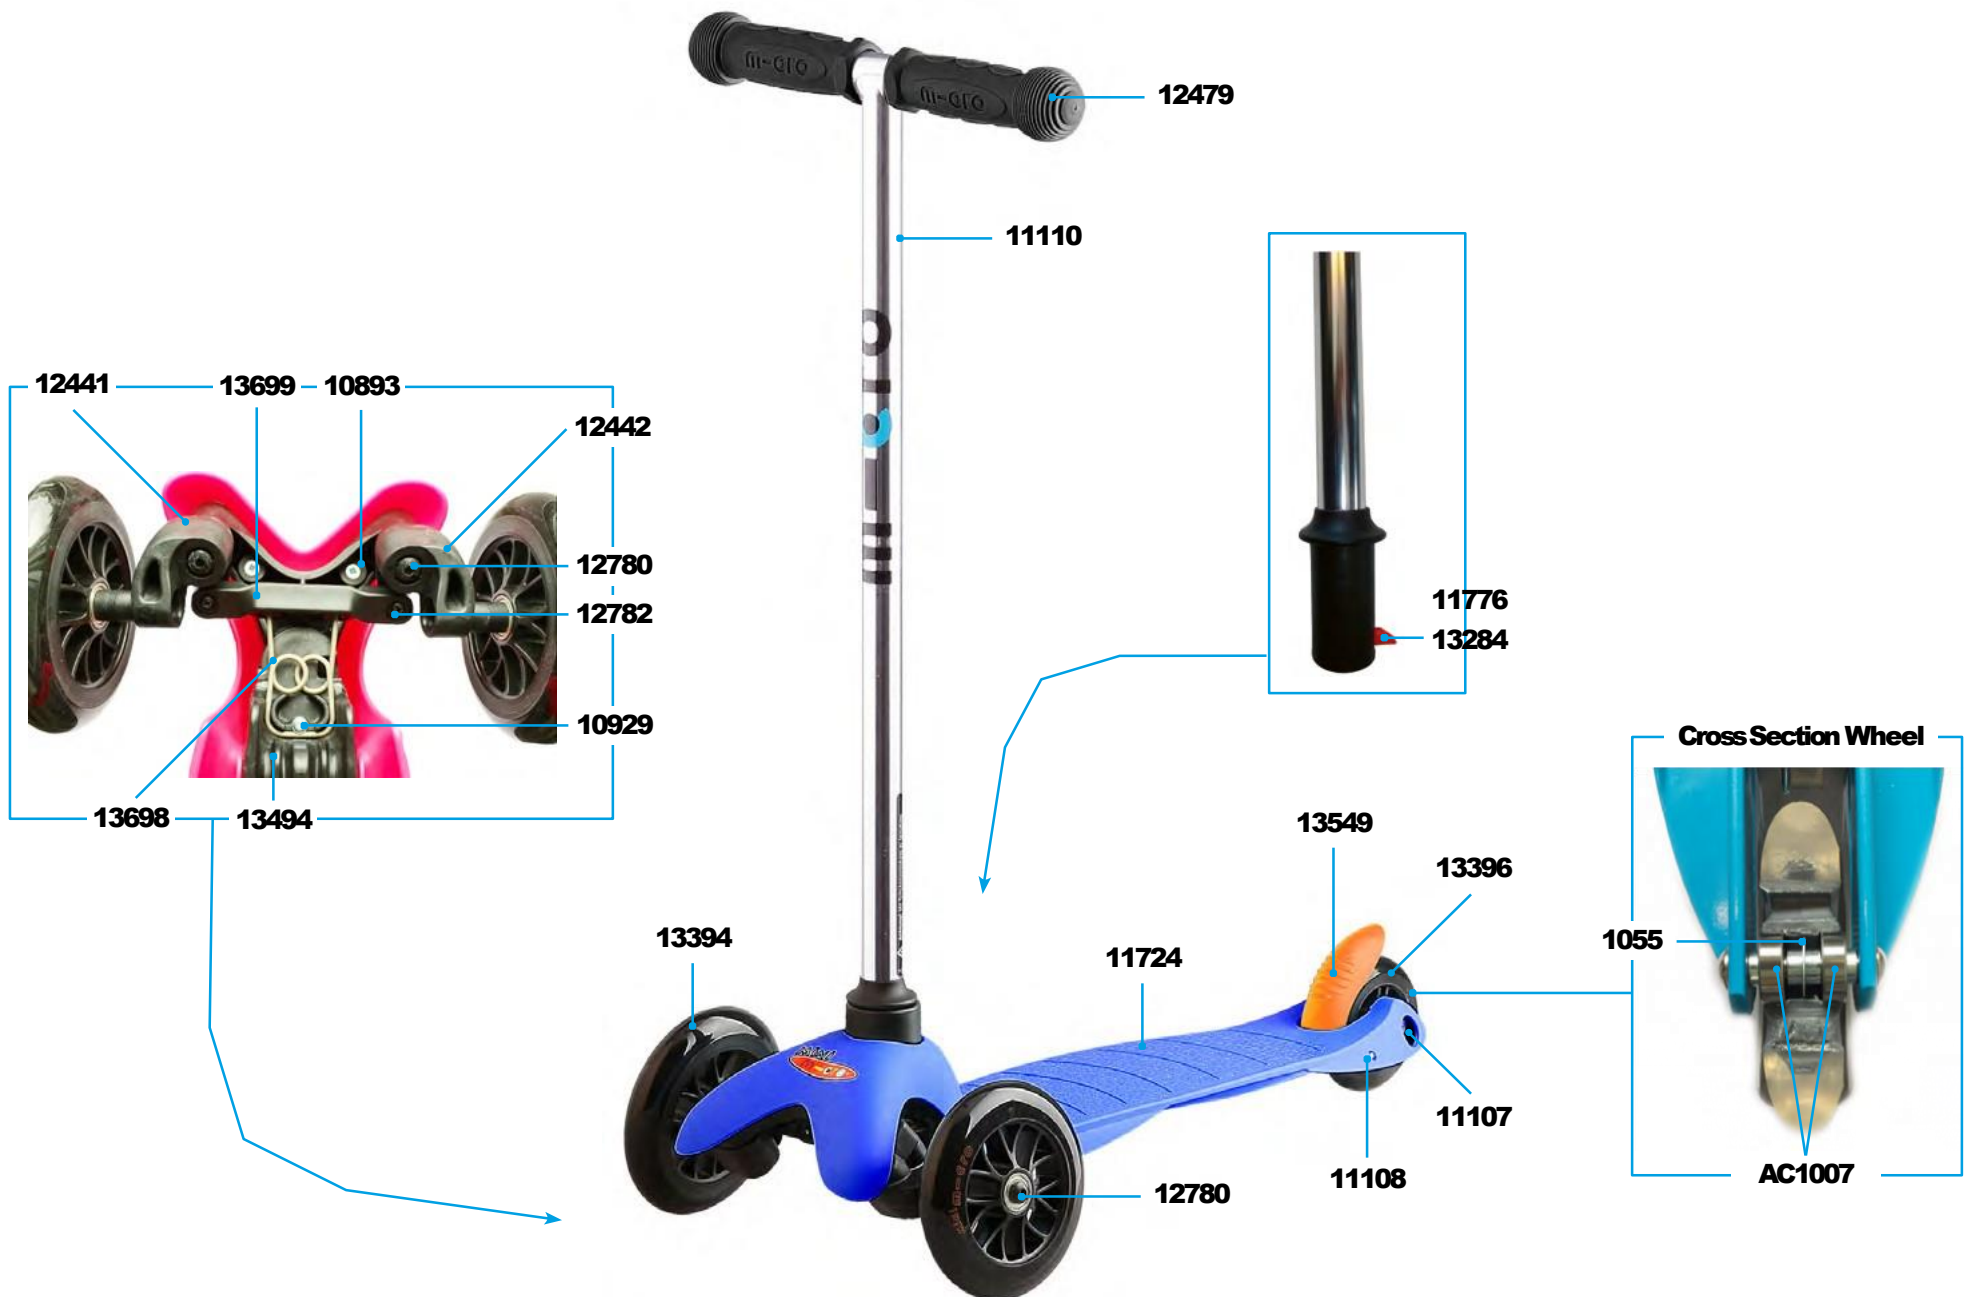

ACCESSORIES

Article No.	Article
AC1007	Single Bearing ABEC 9

COLOURS

Article No. And Colour	Deck	T-Bar Complete	Brake	Wheel (Front)	Grip Left	Grip Right
MM0054 Sparty Neon Blue/Pink	11152	11689	13550	13394	1289	1358
MM0055 Sparty Neon Orange/Pink	10922	11687	13550	13394	1358	1288
MM0079 Sparty Blue	11724	11110	13549	13394	1068	1068
MM0080 Sparty Pink	11725	11110	13549	13394	1068	1068
MM0109 Sparty Orange	10922	11110	13549	13394	1068	1068
MM0110 Sparty Green	10923	12356	13549	13394	1276	1276
MM0111 Sparty Red	10924	12357	13549	13394	1277	1277
MM0112 Sparty Yellow	10925	12354	13549	13394	1278	1278
MM0113 Sparty Aqua	10926	12355	13549	13394	1289	1289
MM0134 Sparty Candy Blue	12663	12673	13555	13394	1414	1414
MM0135 Sparty Candy Pink	12664	12672	13554	13394	1358	1358
MM0136 Sparty Candy lilac	12665	12674	13556	13394	1285	1285
MM0222 Sparty Lollipop Red	10924	13381	13552	13387	1278	1278
MM0223 Sparty Lollipop Green	10923	13380	13551	13393	1277	1277
MM0224 Sparty Lollipop Yellow	11678	13382	13553	13386	1276	1276

MINI MICRO SPORTY (GERMANY)
MM0079