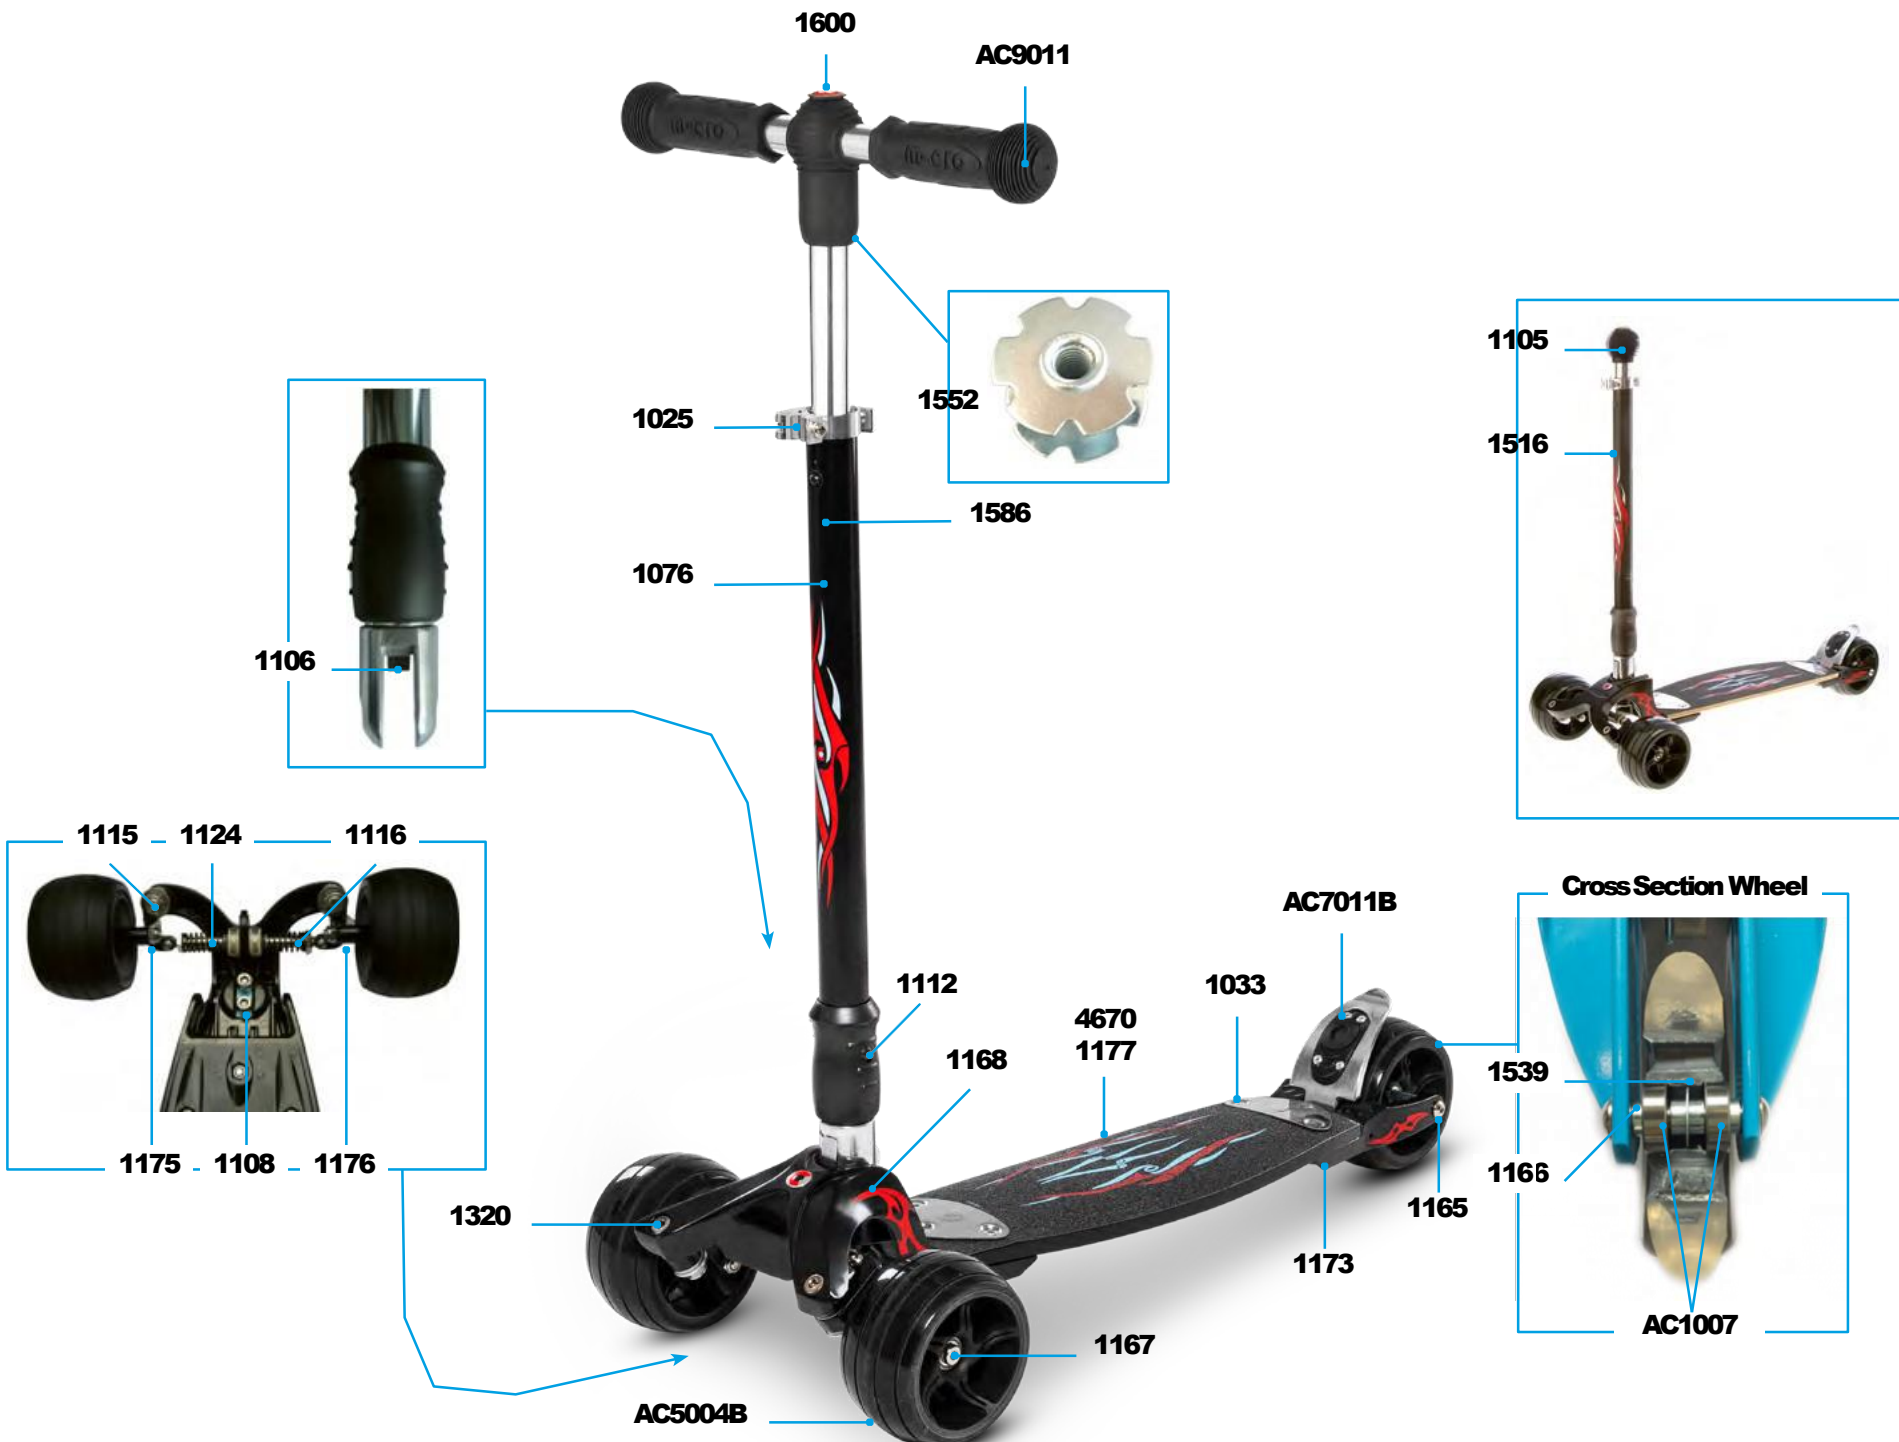

ACCESSORIES

Article No.	Article	Info
1669	Head Front Complete, Kbm, Volcano Grey	
1671	Back Part Complet No Wheel With Brake, Kbm Volcano Grey	
1672	Shank Left, Volcano Grey	
1673	Shank Right, Volcano Grey	
4670	Deck & Griptape, Kbm Monster, Black New Version 2019	
4671	Deck & Griptape, Kbm Monster, Volcano Grey New Version 2019	

Article No.	Article	Info
AC9011	Interchangeable	
AC5004B	Wheel Complete Blister	120 mm
AC6003B	Handles Blister	Pair
AC7011B	Brake Complete Blister	
AC1007	Single Bearing ABEC 9	

KB0023

MICRO KICKBOARD MONSTER
INTERCHANGEABLE
KB0022