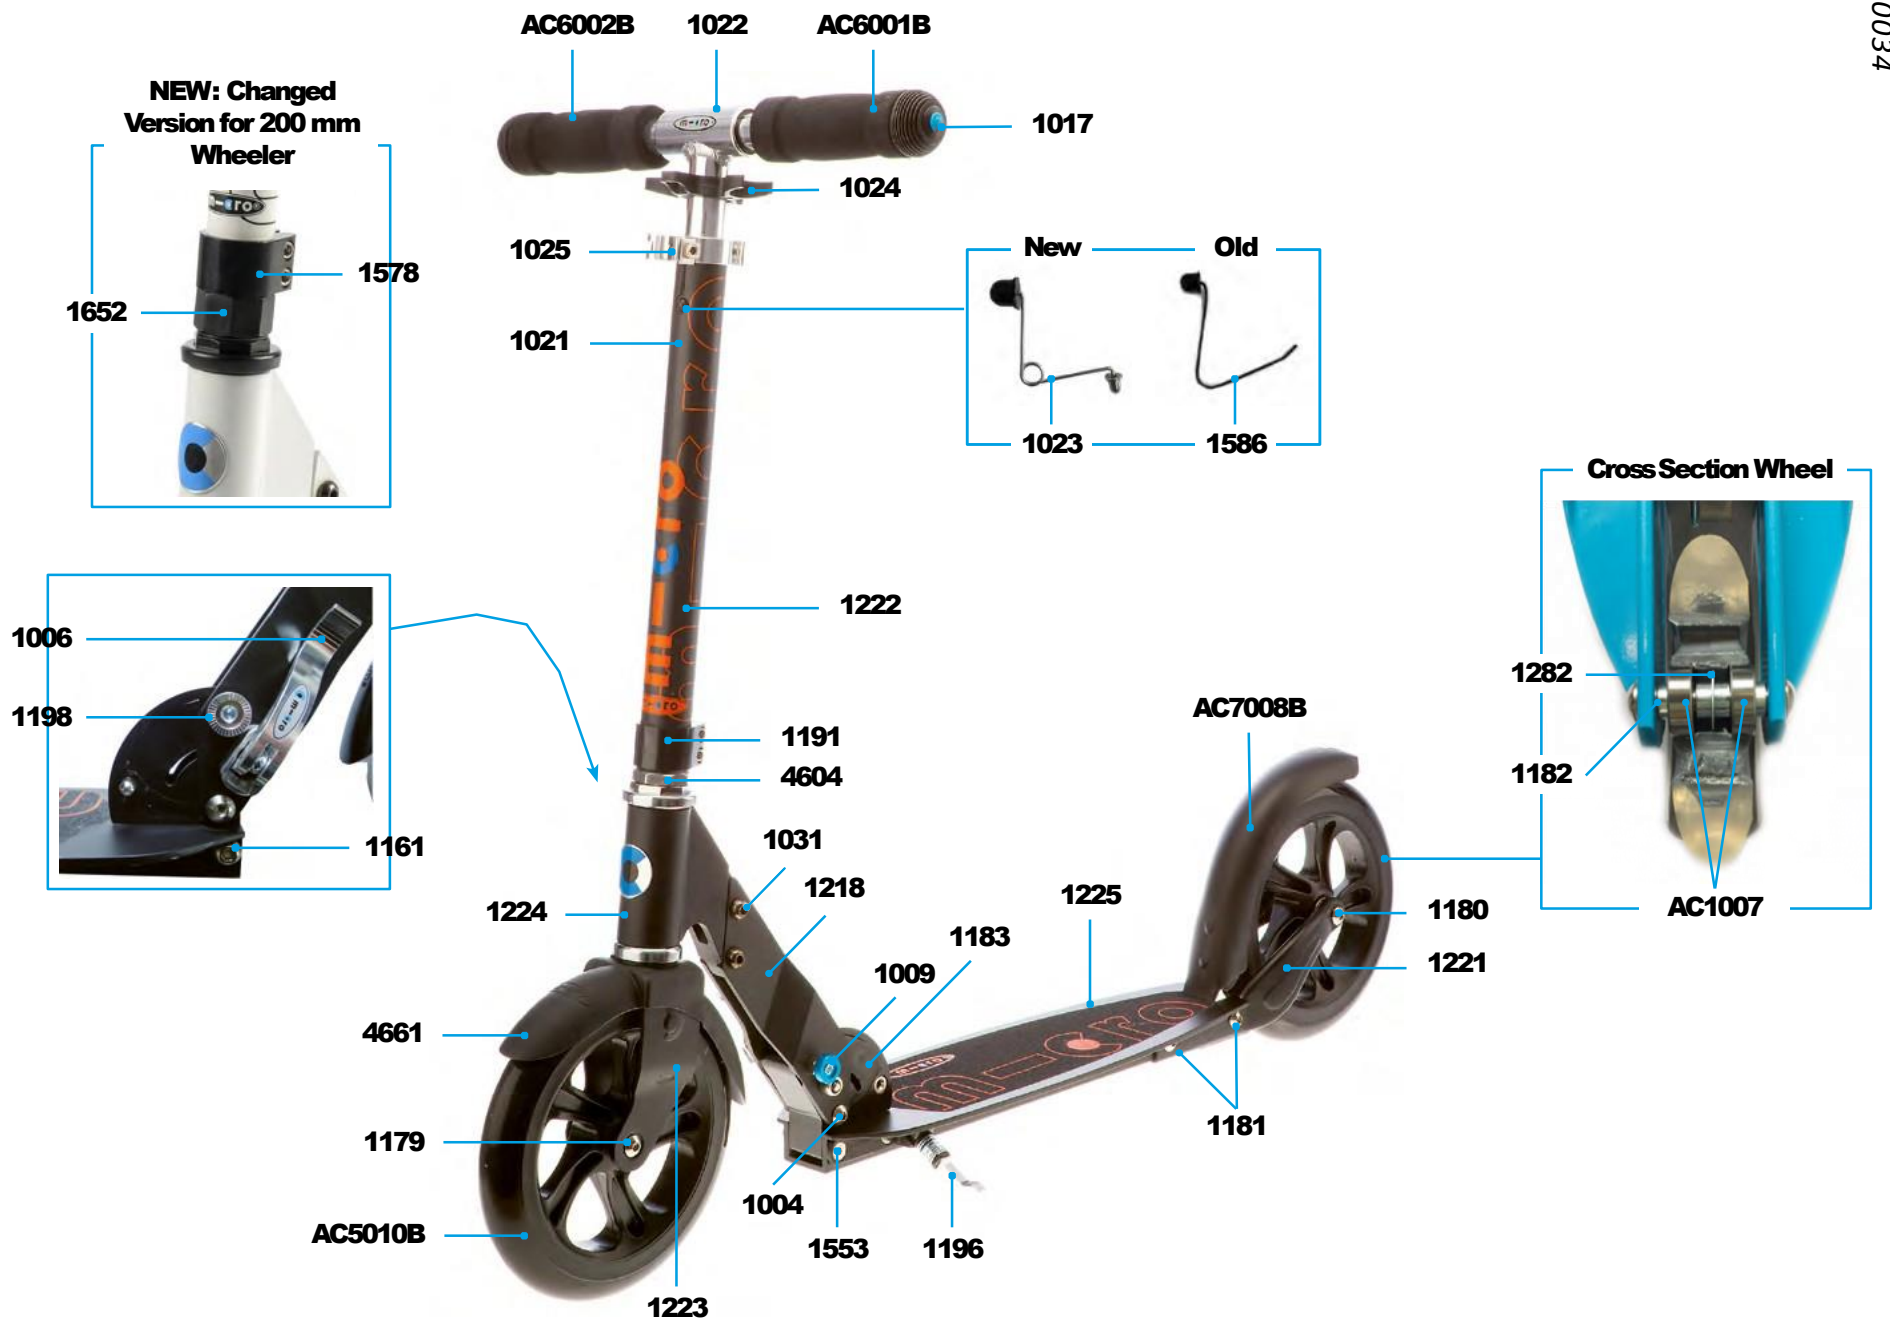

MICRO BLACK

PARTS

Article No.	Article
1004	Axle Bolt Internal Thread, 44 mm
1006	Locking Complete
1009	Push Button, Blue
1017	Plugs, Handle Bolt, Rubber Strip
1021	Plastic Linkage Tube
1022	T-Tube
1024	Multimountclip
1025	Quick-Acting Clamp, Silver
1031	Axle Bolt Internal Thread, 19 mm
1161	Axle Bolt External Thread, 10.5 mm
1179	Axle Bolt Internal Thread, 43 mm
1180	Axle Bolt Internal Thread, 62 mm
1181	Axle Bolt Internal Thread, 47.5 mm
1182	Spacer External Bearings 9.4 mm
1183	Folding Block
1186	Brake Spring
1187	Brake Bolt
1191	Lower Clamp
1196	Kick Stand With Screws
1198	Push Button, Silver
1218	Holder Plates Left And Right
1219	Brake Plate
1221	Fastening eElements Wheel Back
1222	Lower T-Tube
1223	Steering fork
1224	Front Holder
1225	Deck And Griptape
1226	Griptape
1282	Spacer Between Bearings 24.30 mm

ACCESSORIES

Article No.	Article
1553	Axle Bolt External Thread, 21.5 mm
1578	Lower Clamp, 200 mm, Black Matt
1586/1023	Bolt And Spring T-Bar
1652	Width Nut, 200 mm
4604	Inveter Logic Complete Set (CH)
4661	Fender

Article No.	Article
AC5010B	Wheel Complete Blister
AC7008B	Brake Complete Blister
AC1007	Single Bearing ABEC 9
AC6001B	High Density Foam Hand Grip
AC6002B	Complete Handgrip, Tube Plug, Shockcord

MICRO
BLACK
SA0034