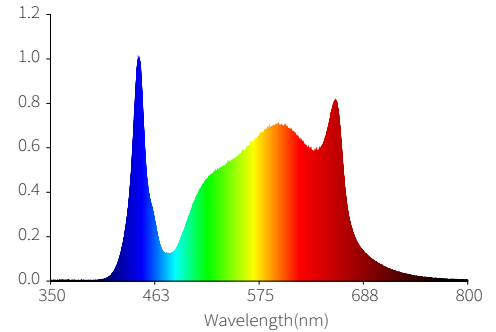

Specifications

Product Model	LED PAD1200
Product code	80.01.0358
Light output PPF	3480 $\mu\text{mol/s}$
Efficiency	2.90 $\mu\text{mol/J}$
Dimming	240-1200W, OFF/RTU/0-10V
Input power	1200W(AC240V)
Input voltage	AC 120V-277V
Input frequency	50/60Hz
Light distribution	120°
Mounting height	8" - 24" (20-60cm) above canopy
Operating temperature	0°C~35°C
Operating humidity	0~95%
Thermal management	Passive
Power factor	≥ 0.97
Total harmonic distortion	$\leq 15\%$
Requirement of installment	Comply with ETL/CE/EAC certificate
Lifetime L90	> 50,000hrs
IP rating	IP65
Product dimensions	2200x1100x48 mm
Product weight	20.1KG
Packaging method	1PC/Carton (LED fixture with Driver)
Packing dimensions	1190x663x215mm
Gross weight	26.1KG
Loading Quantity	20GP: 163 Carton 40GP: 344 Carton 40HQ: 390 Carton
Warranty	5 years standard warranty
Region applied	USA, Canada, Australia, EU, Russia, etc.
Industry application	Greenhouse, indoor grow room, tent

Spectrum

Nominal Electrical Ac Input*

AC VOLTAGE	120V	208V	220V	240V	277V
AC Current	10.62A	5.84A	5.49A	5.00A	4.34A
AC Power	1275W	1215W	1208W	1200W	1202W
Power Factor	0.99	0.99	0.99	0.98	0.98

* At 25°C (77°F) Ambient Temperature