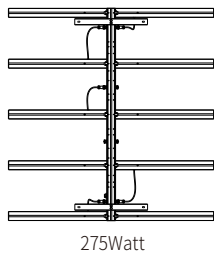

LEDex UV55

UV Bar

Specifications

Technology Items	Parameters				
Product Code	80.01.0222				
Model Code	UV55				
Light Source	Commercial Horticulture				
Spectrum	UV Spectrum				
Input Voltage	AC100V~305V				
Bar Power	55Watt (Single)				
Fixture Power Output Range	55~440Watt, DIY Combination				
Dimming	Manual: 20%, 40%, 55%, 70%, 85%, 100%; NCCS 0-10V: 20%~100%				
Efficiency	500mW/J				
Bar Dimensions/Weight	45.8"x2.0"x1.7"/3.9Lbs(116x5x4cm/1.8kg)				
Track Dimensions/Weight	47.4"x3.1"x1.7"/3.3Lbs(120x8x4cm/1.5kg)				
Mounting Height	≥6"(152mm)				
Light Distribution	120°				
Lifetime	≥50,000hrs				
Driver	50 Watt Self Contained Driver				
Shell Color	Silver/Dark Gray				
Certifications	ETL, CE				
Waterproof	IP54				
Warranty	3 Years				
Packing	6PCS/Carton, Bar & Track Separate Packing				
Number of Containers	20GP: 1500 Carton 40GP: 3300 Carton 40HQ: 4000 Carton				
Fixtures Output Power	220Watt	275Watt	330Watt	385Watt	440Watt
Quantity of Bar	4pcs	5pcs	6pcs	7pcs	8pcs
PPF	280μmol/s	350μmol/s	420μmol/s	490μmol/s	560μmol/s
Weight	9.2kg	11kg	12.8kg	14.6kg	16.4kg
Input Amperage@120V	2.16A	2.70A	3.24A	3.78A	4.32A
Input Amperage@208V	1.13A	1.41A	1.69A	1.97A	2.25A
Input Amperage@240V	0.99A	1.23A	1.48A	1.73A	1.97A
Input Amperage@277V	0.87A	1.09A	1.31A	1.52A	1.74A
SINGLE LIGHT BAR SPECIFIC (MAXIMUM AMPERAGE BY VOLTAGE SERVICE)					
VOLTAGE	120V	208V	240V	277V	
AMPERAGE	0.43A	0.28A	0.25A	0.22A	

*Product Size

Fixture

Picture 1

Picture 2

Picture 3

Spectrum (UV)

DIY Combination

4-8 light bars can be used on each 48" track allowing the end user to apply the desired light umol density onto the plant canopy.

Daisy Chain up to 10 bars on a single power cord.

Hanging Method