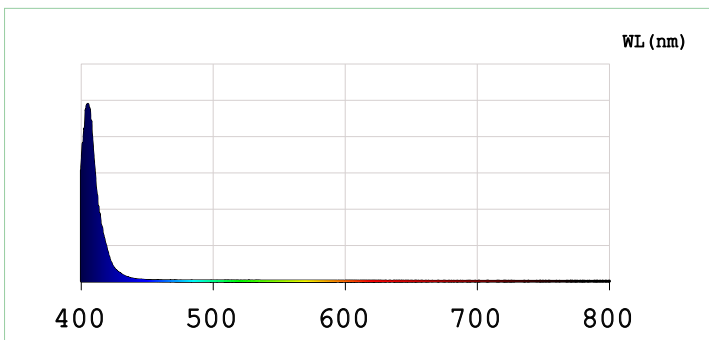

LEDex UV55

UV Bar

Specifications

Technology Items	Parameters				
Product Code	80.01.0222				
Model Code	UV55				
Light Source	Commercial Horticulture				
Spectrum	UV Spectrum				
Input Voltage	AC100V~305V				
Bar Power	55Watt (Single)				
Fixture Power Output Range	55~440Watt, DIY Combination				
Dimming	Manual: 20%, 40%, 55%, 70%, 85%, 100%; NCCS 0-10V: 20%~100%				
Efficiency	500mW/J				
Bar Dimensions/Weight	45.8"x2.0"x1.7"/3.9Lbs(116x5x4cm/1.8kg)				
Track Dimensions/Weight	47.4"x3.1"x1.7"/3.3Lbs(120x8x4cm/1.5kg)				
Mounting Height	≥6"(152mm)				
Light Distribution	120°				
Lifetime	≥50,000hrs				
Driver	50 Watt Self Contained Driver				
Shell Color	Silver/Dark Gray				
Certifications	ETL, CE				
Waterproof	IP54				
Warranty	3 Years				
Packing	6PCS/Carton, Bar & Track Separate Packing				
Number of Containers	20GP: 1500 Carton 40GP: 3300 Carton 40HQ: 4000 Carton				
Fixtures Output Power	220Watt	275Watt	330Watt	385Watt	440Watt
Quantity of Bar	4pcs	5pcs	6pcs	7pcs	8pcs
PPF	280μmol/s	350μmol/s	420μmol/s	490μmol/s	560μmol/s
Weight	9.2kg	11kg	12.8kg	14.6kg	16.4kg
Input Amperage@120V	2.16A	2.70A	3.24A	3.78A	4.32A
Input Amperage@208V	1.13A	1.41A	1.69A	1.97A	2.25A
Input Amperage@240V	0.99A	1.23A	1.48A	1.73A	1.97A
Input Amperage@277V	0.87A	1.09A	1.31A	1.52A	1.74A
SINGLE LIGHT BAR SPECIFIC (MAXIMUM AMPERAGE BY VOLTAGE SERVICE)					
VOLTAGE	120V	208V	240V	277V	
AMPERAGE	0.43A	0.28A	0.25A	0.22A	

*Product Size

Fixture

Picture 1

Picture 2

Picture 3

Spectrum (UV)

DIY Combination

4-8 light bars can be used on each 48" track allowing the end user to apply the desired light umol density onto the plant canopy.

Daisy Chain up to 10 bars on a single power cord.

Hanging Method