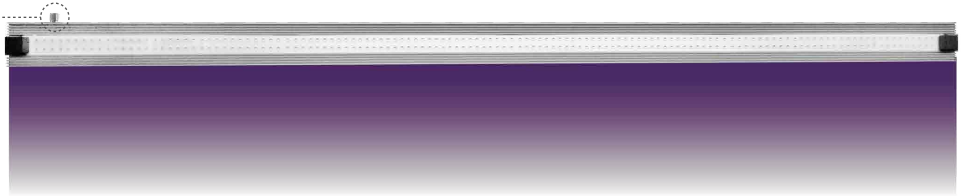

LEDex UV55

UV Bar

Specifications

Technology Items	Parameters				
Product Code	80.01.0222				
Model Code	UV55				
Light Source	Commercial Horticulture				
Spectrum	UV Spectrum				
Input Voltage	AC100V~305V				
Bar Power	55Watt (Single)				
Fixture Power Output Range	55~440Watt, DIY Combination				
Dimming	Manual: 20%, 40%, 55%, 70%, 85%, 100%; NCCS 0-10V: 20%~100%				
Efficiency	500mW/J				
Bar Dimensions/Weight	45.8"x2.0"x1.7"/3.9Lbs(116x5x4cm/1.8kg)				
Track Dimensions/Weight	47.4"x3.1"x1.7"/3.3Lbs(120x8x4cm/1.5kg)				
Mounting Height	≥6"(152mm)				
Light Distribution	120°				
Lifetime	≥50,000hrs				
Driver	50 Watt Self Contained Driver				
Shell Color	Silver/Dark Gray				
Certifications	ETL, CE				
Waterproof	IP54				
Warranty	3 Years				
Packing	6PCS/Carton, Bar & Track Separate Packing				
Number of Containers	20GP: 1500 Carton 40GP: 3300 Carton 40HQ: 4000 Carton				
Fixtures Output Power	220Watt	275Watt	330Watt	385Watt	440Watt
Quantity of Bar	4pcs	5pcs	6pcs	7pcs	8pcs
PPF	280μmol/s	350μmol/s	420μmol/s	490μmol/s	560μmol/s
Weight	9.2kg	11kg	12.8kg	14.6kg	16.4kg
Input Amperage@120V	2.16A	2.70A	3.24A	3.78A	4.32A
Input Amperage@208V	1.13A	1.41A	1.69A	1.97A	2.25A
Input Amperage@240V	0.99A	1.23A	1.48A	1.73A	1.97A
Input Amperage@277V	0.87A	1.09A	1.31A	1.52A	1.74A
SINGLE LIGHT BAR SPECIFIC (MAXIMUM AMPERAGE BY VOLTAGE SERVICE)					
VOLTAGE	120V	208V	240V	277V	
AMPERAGE	0.43A	0.28A	0.25A	0.22A	

*Product Size

Fixture

Picture 1

Picture 2

Picture 3

Spectrum (UV)

DIY Combination

4-8 light bars can be used on each 48" track allowing the end user to apply the desired light umol density onto the plant canopy.

Daisy Chain up to 10 bars on a single power cord.

Hanging Method