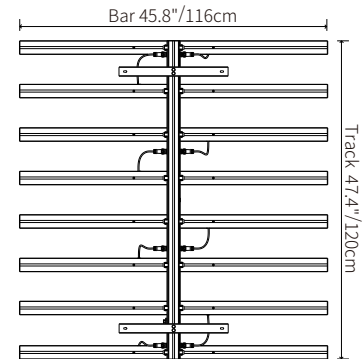

LEDex UV55

UV Bar

Specifications

Technology Items	Parameters				
Product Code	80.01.0222				
Model Code	UV55				
Light Source	Commercial Horticulture				
Spectrum	UV Spectrum				
Input Voltage	AC100V~305V				
Bar Power	55Watt (Single)				
Fixture Power Output Range	55~440Watt, DIY Combination				
Dimming	Manual: 20%, 40%, 55%, 70%, 85%, 100%; NCCS 0-10V: 20%~100%				
Efficiency	500mW/J				
Bar Dimensions/Weight	45.8"x2.0"x1.7"/3.9Lbs(116x5x4cm/1.8kg)				
Track Dimensions/Weight	47.4"x3.1"x1.7"/3.3Lbs(120x8x4cm/1.5kg)				
Mounting Height	≥6"(152mm)				
Light Distribution	120°				
Lifetime	≥50,000hrs				
Driver	50 Watt Self Contained Driver				
Shell Color	Silver/Dark Gray				
Certifications	ETL, CE				
Waterproof	IP54				
Warranty	3 Years				
Packing	6PCS/Carton, Bar & Track Separate Packing				
Number of Containers	20GP: 1500 Carton 40GP: 3300 Carton 40HQ: 4000 Carton				
Fixtures Output Power	220Watt	275Watt	330Watt	385Watt	440Watt
Quantity of Bar	4pcs	5pcs	6pcs	7pcs	8pcs
PPF	280μmol/s	350μmol/s	420μmol/s	490μmol/s	560μmol/s
Weight	9.2kg	11kg	12.8kg	14.6kg	16.4kg
Input Amperage@120V	2.16A	2.70A	3.24A	3.78A	4.32A
Input Amperage@208V	1.13A	1.41A	1.69A	1.97A	2.25A
Input Amperage@240V	0.99A	1.23A	1.48A	1.73A	1.97A
Input Amperage@277V	0.87A	1.09A	1.31A	1.52A	1.74A
SINGLE LIGHT BAR SPECIFIC (MAXIMUM AMPERAGE BY VOLTAGE SERVICE)					
VOLTAGE	120V	208V	240V	277V	
AMPERAGE	0.43A	0.28A	0.25A	0.22A	

*Product Size

Fixture

Picture 1

Picture 2

Picture 3

Spectrum (UV)

DIY Combination

4-8 light bars can be used on each 48" track allowing the end user to apply the desired light umol density onto the plant canopy.

Daisy Chain up to 10 bars on a single power cord.

Hanging Method