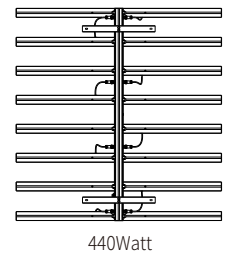

LEDex UV55

UV Bar

Specifications

Technology Items	Parameters				
Product Code	80.01.0222				
Model Code	UV55				
Light Source	Commercial Horticulture				
Spectrum	UV Spectrum				
Input Voltage	AC100V~305V				
Bar Power	55Watt (Single)				
Fixture Power Output Range	55~440Watt, DIY Combination				
Dimming	Manual: 20%, 40%, 55%, 70%, 85%, 100%; NCCS 0-10V: 20%~100%				
Efficiency	500mW/J				
Bar Dimensions/Weight	45.8"x2.0"x1.7"/3.9Lbs(116x5x4cm/1.8kg)				
Track Dimensions/Weight	47.4"x3.1"x1.7"/3.3Lbs(120x8x4cm/1.5kg)				
Mounting Height	≥6"(152mm)				
Light Distribution	120°				
Lifetime	≥50,000hrs				
Driver	50 Watt Self Contained Driver				
Shell Color	Silver/Dark Gray				
Certifications	ETL, CE				
Waterproof	IP54				
Warranty	3 Years				
Packing	6PCS/Carton, Bar & Track Separate Packing				
Number of Containers	20GP: 1500 Carton 40GP: 3300 Carton 40HQ: 4000 Carton				
Fixtures Output Power	220Watt	275Watt	330Watt	385Watt	440Watt
Quantity of Bar	4pcs	5pcs	6pcs	7pcs	8pcs
PPF	280μmol/s	350μmol/s	420μmol/s	490μmol/s	560μmol/s
Weight	9.2kg	11kg	12.8kg	14.6kg	16.4kg
Input Amperage@120V	2.16A	2.70A	3.24A	3.78A	4.32A
Input Amperage@208V	1.13A	1.41A	1.69A	1.97A	2.25A
Input Amperage@240V	0.99A	1.23A	1.48A	1.73A	1.97A
Input Amperage@277V	0.87A	1.09A	1.31A	1.52A	1.74A
SINGLE LIGHT BAR SPECIFIC (MAXIMUM AMPERAGE BY VOLTAGE SERVICE)					
VOLTAGE	120V	208V	240V	277V	
AMPERAGE	0.43A	0.28A	0.25A	0.22A	

*Product Size

Fixture

Picture 1

Picture 2

Picture 3

Spectrum (UV)

DIY Combination

4-8 light bars can be used on each 48" track allowing the end user to apply the desired light umol density onto the plant canopy.

Daisy Chain up to 10 bars on a single power cord.

Hanging Method