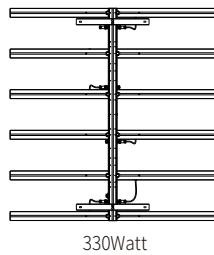

LEDex UV55

UV Bar

Specifications

Technology Items	Parameters				
Product Code	80.01.0222				
Model Code	UV55				
Light Source	Commercial Horticulture				
Spectrum	UV Spectrum				
Input Voltage	AC100V~305V				
Bar Power	55Watt (Single)				
Fixture Power Output Range	55~440Watt, DIY Combination				
Dimming	Manual: 20%, 40%, 55%, 70%, 85%, 100%; NCCS 0-10V: 20%~100%				
Efficiency	500mW/J				
Bar Dimensions/Weight	45.8"x2.0"x1.7"/3.9Lbs(116x5x4cm/1.8kg)				
Track Dimensions/Weight	47.4"x3.1"x1.7"/3.3Lbs(120x8x4cm/1.5kg)				
Mounting Height	≥6"(152mm)				
Light Distribution	120°				
Lifetime	≥50,000hrs				
Driver	50 Watt Self Contained Driver				
Shell Color	Silver/Dark Gray				
Certifications	ETL, CE				
Waterproof	IP54				
Warranty	3 Years				
Packing	6PCS/Carton, Bar & Track Separate Packing				
Number of Containers	20GP: 1500 Carton 40GP: 3300 Carton 40HQ: 4000 Carton				
Fixtures Output Power	220Watt	275Watt	330Watt	385Watt	440Watt
Quantity of Bar	4pcs	5pcs	6pcs	7pcs	8pcs
PPF	280μmol/s	350μmol/s	420μmol/s	490μmol/s	560μmol/s
Weight	9.2kg	11kg	12.8kg	14.6kg	16.4kg
Input Amperage@120V	2.16A	2.70A	3.24A	3.78A	4.32A
Input Amperage@208V	1.13A	1.41A	1.69A	1.97A	2.25A
Input Amperage@240V	0.99A	1.23A	1.48A	1.73A	1.97A
Input Amperage@277V	0.87A	1.09A	1.31A	1.52A	1.74A
SINGLE LIGHT BAR SPECIFIC (MAXIMUM AMPERAGE BY VOLTAGE SERVICE)					
VOLTAGE	120V	208V	240V	277V	
AMPERAGE	0.43A	0.28A	0.25A	0.22A	

*Product Size

Fixture

Picture 1

Picture 2

Picture 3

Spectrum (UV)

DIY Combination

4-8 light bars can be used on each 48" track allowing the end user to apply the desired light umol density onto the plant canopy.

Daisy Chain up to 10 bars on a single power cord.

Hanging Method