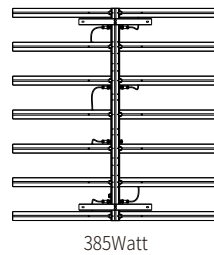

LEDex UV55

UV Bar

Specifications

Technology Items	Parameters				
Product Code	80.01.0222				
Model Code	UV55				
Light Source	Commercial Horticulture				
Spectrum	UV Spectrum				
Input Voltage	AC100V~305V				
Bar Power	55Watt (Single)				
Fixture Power Output Range	55~440Watt, DIY Combination				
Dimming	Manual: 20%, 40%, 55%, 70%, 85%, 100%; NCCS 0-10V: 20%~100%				
Efficiency	500mW/J				
Bar Dimensions/Weight	45.8"x2.0"x1.7"/3.9Lbs(116x5x4cm/1.8kg)				
Track Dimensions/Weight	47.4"x3.1"x1.7"/3.3Lbs(120x8x4cm/1.5kg)				
Mounting Height	≥6"(152mm)				
Light Distribution	120°				
Lifetime	≥50,000hrs				
Driver	50 Watt Self Contained Driver				
Shell Color	Silver/Dark Gray				
Certifications	ETL, CE				
Waterproof	IP54				
Warranty	3 Years				
Packing	6PCS/Carton, Bar & Track Separate Packing				
Number of Containers	20GP: 1500 Carton 40GP: 3300 Carton 40HQ: 4000 Carton				
Fixtures Output Power	220Watt	275Watt	330Watt	385Watt	440Watt
Quantity of Bar	4pcs	5pcs	6pcs	7pcs	8pcs
PPF	280μmol/s	350μmol/s	420μmol/s	490μmol/s	560μmol/s
Weight	9.2kg	11kg	12.8kg	14.6kg	16.4kg
Input Amperage@120V	2.16A	2.70A	3.24A	3.78A	4.32A
Input Amperage@208V	1.13A	1.41A	1.69A	1.97A	2.25A
Input Amperage@240V	0.99A	1.23A	1.48A	1.73A	1.97A
Input Amperage@277V	0.87A	1.09A	1.31A	1.52A	1.74A
SINGLE LIGHT BAR SPECIFIC (MAXIMUM AMPERAGE BY VOLTAGE SERVICE)					
VOLTAGE	120V	208V	240V	277V	
AMPERAGE	0.43A	0.28A	0.25A	0.22A	

*Product Size

Fixture

Picture 1

Picture 2

Picture 3

Spectrum (UV)

DIY Combination

4-8 light bars can be used on each 48" track allowing the end user to apply the desired light umol density onto the plant canopy.

Daisy Chain up to 10 bars on a single power cord.

Hanging Method