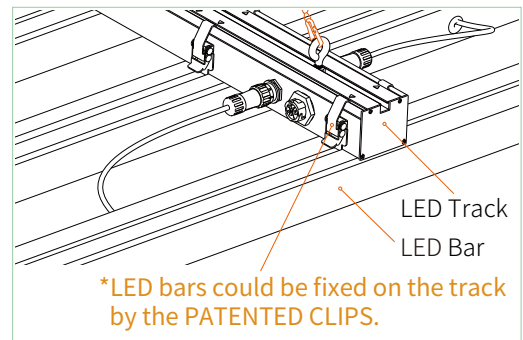

LEDex UV55

UV Bar

Specifications

Technology Items	Parameters				
Product Code	80.01.0222				
Model Code	UV55				
Light Source	Commercial Horticulture				
Spectrum	UV Spectrum				
Input Voltage	AC100V~305V				
Bar Power	55Watt (Single)				
Fixture Power Output Range	55~440Watt, DIY Combination				
Dimming	Manual: 20%, 40%, 55%, 70%, 85%, 100%; NCCS 0-10V: 20%~100%				
Efficiency	500mW/J				
Bar Dimensions/Weight	45.8"x2.0"x1.7"/3.9Lbs(116x5x4cm/1.8kg)				
Track Dimensions/Weight	47.4"x3.1"x1.7"/3.3Lbs(120x8x4cm/1.5kg)				
Mounting Height	≥6"(152mm)				
Light Distribution	120°				
Lifetime	≥50,000hrs				
Driver	50 Watt Self Contained Driver				
Shell Color	Silver/Dark Gray				
Certifications	ETL, CE				
Waterproof	IP54				
Warranty	3 Years				
Packing	6PCS/Carton, Bar & Track Separate Packing				
Number of Containers	20GP: 1500 Carton 40GP: 3300 Carton 40HQ: 4000 Carton				
Fixtures Output Power	220Watt	275Watt	330Watt	385Watt	440Watt
Quantity of Bar	4pcs	5pcs	6pcs	7pcs	8pcs
PPF	280μmol/s	350μmol/s	420μmol/s	490μmol/s	560μmol/s
Weight	9.2kg	11kg	12.8kg	14.6kg	16.4kg
Input Amperage@120V	2.16A	2.70A	3.24A	3.78A	4.32A
Input Amperage@208V	1.13A	1.41A	1.69A	1.97A	2.25A
Input Amperage@240V	0.99A	1.23A	1.48A	1.73A	1.97A
Input Amperage@277V	0.87A	1.09A	1.31A	1.52A	1.74A
SINGLE LIGHT BAR SPECIFIC (MAXIMUM AMPERAGE BY VOLTAGE SERVICE)					
VOLTAGE	120V	208V	240V	277V	
AMPERAGE	0.43A	0.28A	0.25A	0.22A	

*Product Size

Fixture

Picture 1

Picture 2

Picture 3

Spectrum (UV)

DIY Combination

4-8 light bars can be used on each 48" track allowing the end user to apply the desired light umol density onto the plant canopy.

Daisy Chain up to 10 bars on a single power cord.

Hanging Method