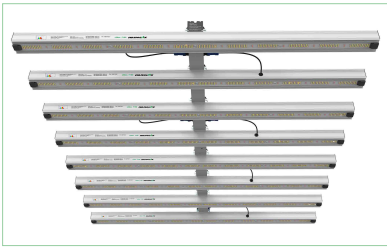

LEDex UV55

UV Bar

Specifications

Technology Items	Parameters				
Product Code	80.01.0222				
Model Code	UV55				
Light Source	Commercial Horticulture				
Spectrum	UV Spectrum				
Input Voltage	AC100V~305V				
Bar Power	55Watt (Single)				
Fixture Power Output Range	55~440Watt, DIY Combination				
Dimming	Manual: 20%, 40%, 55%, 70%, 85%, 100%; NCCS 0-10V: 20%~100%				
Efficiency	500mW/J				
Bar Dimensions/Weight	45.8"x2.0"x1.7"/3.9Lbs(116x5x4cm/1.8kg)				
Track Dimensions/Weight	47.4"x3.1"x1.7"/3.3Lbs(120x8x4cm/1.5kg)				
Mounting Height	≥6"(152mm)				
Light Distribution	120°				
Lifetime	≥50,000hrs				
Driver	50 Watt Self Contained Driver				
Shell Color	Silver/Dark Gray				
Certifications	ETL, CE				
Waterproof	IP54				
Warranty	3 Years				
Packing	6PCS/Carton, Bar & Track Separate Packing				
Number of Containers	20GP: 1500 Carton 40GP: 3300 Carton 40HQ: 4000 Carton				
Fixtures Output Power	220Watt	275Watt	330Watt	385Watt	440Watt
Quantity of Bar	4pcs	5pcs	6pcs	7pcs	8pcs
PPF	280μmol/s	350μmol/s	420μmol/s	490μmol/s	560μmol/s
Weight	9.2kg	11kg	12.8kg	14.6kg	16.4kg
Input Amperage@120V	2.16A	2.70A	3.24A	3.78A	4.32A
Input Amperage@208V	1.13A	1.41A	1.69A	1.97A	2.25A
Input Amperage@240V	0.99A	1.23A	1.48A	1.73A	1.97A
Input Amperage@277V	0.87A	1.09A	1.31A	1.52A	1.74A
SINGLE LIGHT BAR SPECIFIC (MAXIMUM AMPERAGE BY VOLTAGE SERVICE)					
VOLTAGE	120V	208V	240V	277V	
AMPERAGE	0.43A	0.28A	0.25A	0.22A	

*Product Size

Fixture

Picture 1

Picture 2

Picture 3

Spectrum (UV)

DIY Combination

4-8 light bars can be used on each 48" track allowing the end user to apply the desired light umol density onto the plant canopy.

Daisy Chain up to 10 bars on a single power cord.

Hanging Method