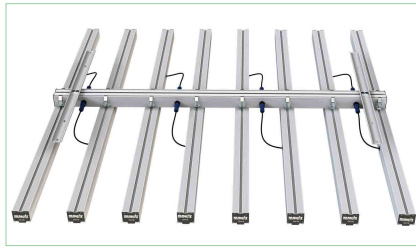

LEDex UV55

UV Bar

Specifications

Technology Items	Parameters				
Product Code	80.01.0222				
Model Code	UV55				
Light Source	Commercial Horticulture				
Spectrum	UV Spectrum				
Input Voltage	AC100V~305V				
Bar Power	55Watt (Single)				
Fixture Power Output Range	55~440Watt, DIY Combination				
Dimming	Manual: 20%, 40%, 55%, 70%, 85%, 100%; NCCS 0-10V: 20%~100%				
Efficiency	500mW/J				
Bar Dimensions/Weight	45.8"x2.0"x1.7"/3.9Lbs(116x5x4cm/1.8kg)				
Track Dimensions/Weight	47.4"x3.1"x1.7"/3.3Lbs(120x8x4cm/1.5kg)				
Mounting Height	≥6"(152mm)				
Light Distribution	120°				
Lifetime	≥50,000hrs				
Driver	50 Watt Self Contained Driver				
Shell Color	Silver/Dark Gray				
Certifications	ETL, CE				
Waterproof	IP54				
Warranty	3 Years				
Packing	6PCS/Carton, Bar & Track Separate Packing				
Number of Containers	20GP: 1500 Carton 40GP: 3300 Carton 40HQ: 4000 Carton				
Fixtures Output Power	220Watt	275Watt	330Watt	385Watt	440Watt
Quantity of Bar	4pcs	5pcs	6pcs	7pcs	8pcs
PPF	280μmol/s	350μmol/s	420μmol/s	490μmol/s	560μmol/s
Weight	9.2kg	11kg	12.8kg	14.6kg	16.4kg
Input Amperage@120V	2.16A	2.70A	3.24A	3.78A	4.32A
Input Amperage@208V	1.13A	1.41A	1.69A	1.97A	2.25A
Input Amperage@240V	0.99A	1.23A	1.48A	1.73A	1.97A
Input Amperage@277V	0.87A	1.09A	1.31A	1.52A	1.74A
SINGLE LIGHT BAR SPECIFIC (MAXIMUM AMPERAGE BY VOLTAGE SERVICE)					
VOLTAGE	120V	208V	240V	277V	
AMPERAGE	0.43A	0.28A	0.25A	0.22A	

*Product Size

Fixture

Picture 1

Picture 2

Picture 3

Spectrum (UV)

DIY Combination

4-8 light bars can be used on each 48" track allowing the end user to apply the desired light umol density onto the plant canopy.

Daisy Chain up to 10 bars on a single power cord.

Hanging Method