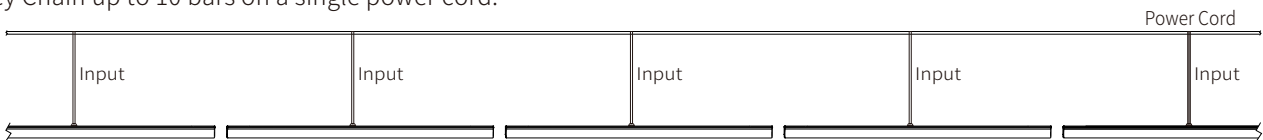

LEDex UV55

UV Bar

Specifications

Technology Items	Parameters				
Product Code	80.01.0222				
Model Code	UV55				
Light Source	Commercial Horticulture				
Spectrum	UV Spectrum				
Input Voltage	AC100V~305V				
Bar Power	55Watt (Single)				
Fixture Power Output Range	55~440Watt, DIY Combination				
Dimming	Manual: 20%, 40%, 55%, 70%, 85%, 100%; NCCS 0-10V: 20%~100%				
Efficiency	500mW/J				
Bar Dimensions/Weight	45.8"x2.0"x1.7"/3.9Lbs(116x5x4cm/1.8kg)				
Track Dimensions/Weight	47.4"x3.1"x1.7"/3.3Lbs(120x8x4cm/1.5kg)				
Mounting Height	≥6"(152mm)				
Light Distribution	120°				
Lifetime	≥50,000hrs				
Driver	50 Watt Self Contained Driver				
Shell Color	Silver/Dark Gray				
Certifications	ETL, CE				
Waterproof	IP54				
Warranty	3 Years				
Packing	6PCS/Carton, Bar & Track Separate Packing				
Number of Containers	20GP: 1500 Carton 40GP: 3300 Carton 40HQ: 4000 Carton				
Fixtures Output Power	220Watt	275Watt	330Watt	385Watt	440Watt
Quantity of Bar	4pcs	5pcs	6pcs	7pcs	8pcs
PPF	280μmol/s	350μmol/s	420μmol/s	490μmol/s	560μmol/s
Weight	9.2kg	11kg	12.8kg	14.6kg	16.4kg
Input Amperage@120V	2.16A	2.70A	3.24A	3.78A	4.32A
Input Amperage@208V	1.13A	1.41A	1.69A	1.97A	2.25A
Input Amperage@240V	0.99A	1.23A	1.48A	1.73A	1.97A
Input Amperage@277V	0.87A	1.09A	1.31A	1.52A	1.74A
SINGLE LIGHT BAR SPECIFIC (MAXIMUM AMPERAGE BY VOLTAGE SERVICE)					
VOLTAGE	120V	208V	240V	277V	
AMPERAGE	0.43A	0.28A	0.25A	0.22A	

*Product Size

Fixture

Picture 1

Picture 2

Picture 3

Spectrum (UV)

DIY Combination

4-8 light bars can be used on each 48" track allowing the end user to apply the desired light umol density onto the plant canopy.

Daisy Chain up to 10 bars on a single power cord.

Hanging Method