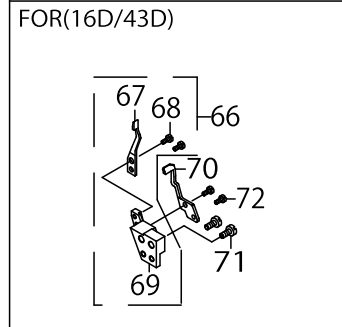

NEEDLE DRIVING SHAFT COMPONENTS

NEEDLE DRIVING SHAFT COMPONENTS

No.	Supply Code	Parts No.	Replacement	Parts name	Remarks	Choice	Step	Level	Cons	Qty	Rep. QTY
1		40159615		SHAFT COMB.						1	
2		70000643		SHAFT				*		1	
3		70000640		NEEDLEBARROCKER				*		1	
4		70000588		M_SCREW				*		1	
5		70000646		PIN				*		1	
6		70000522		E_SCREW				*		1	
7	D	40159618		CONNECTING ROD COMB.				*		1	
8		40159617		CONNECTING ROD				*		1	
9		70000578		M_SCREW				*		2	
10		70000503		E_SCREW						1	
11		70000141		O-RING						2	
12		40167349		ARBOR						1	
13		70000437		COLLAR						1	
14		70000432		COLLAR				*		1	
15		70000522		E_SCREW				*		2	
16		70000637		BUSHING						1	
17		70000362		WASHER						1	
18		70000134		E_CIRCLIPS						1	
19		40167347		BUSHING						1	
20		40167355		NEEDLE BAR COMB.(44H SIZE)	FOR 14D-44H					1	
21		40167348		NEEDLE BAR COMB.						1	
22	R	70000633	40159619	CONNECTING ROD COMB.				*		1	1.00
23		70000632		CONNECTING ROD				*		1	
24		70000593		M_SCREW				*		1	
25		40169823		SHAFT COMB.				*		1	
26		40167350		SHAFT				*		1	
27		70000728		OIL YARN				*		4	
28		CQ200000000		COTTON OIL WICK D=2				*		0.- 032	
29		CQ202000000		COTTON OIL WICK D=2				*		0.- 032	
30		40167352		BUSHING				*		1	
31		40167354		NEEDLE BAR (44H)	FOR 14D-44H			*		1	
32		40167351		NEEDLE BAR				*		1	
33		40167356		OIL SEAL						1	

# THREAD TENSION COMPONENTS

MODEL	04D	14D	16D	43D	14D-30P
PARTS NO	10	1	10	1	113
	5	6	16	17	
	54	53	55	56	
	51	51	52	52	
	63	63	64	64	
	44	44	45	45	
	38	37	39	39	
	8	8	15	15	
	2	2	20	20	
	9	9	21	21	
			14	14	
	35	35	36	36	
	3	4	11	12	
	47	47	48	48	