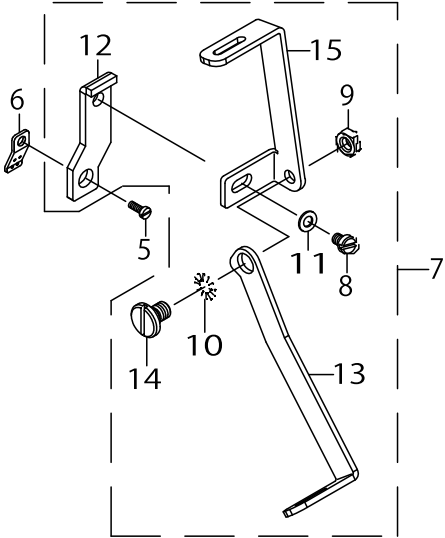

ACCESSORIES PARTS COMPONENTS

ACCESSORIES PARTS COMPONENTS

No.	Supply Code	Parts No.	Replacement	Parts name	Remarks	Choice	Step	Level	Cons	Qty	Rep. QTY
1		40159786		HEAD COVER						1	
2	D	40159785		SEWING OIL J18(3)						1	
3		70000757		FUNNEL						1	
4		70000759		TWEEZERS						1	
5		70000760		CHAIN						1	
6		40159796		SPANNER COMB.						1	
7		40159794		RING SPANNER				*		1	
8		40159795		SPANNER				*		1	
9		40171278		RING SPANNER						1	
10		40159793		HEXAGONAL ROD S-PANNER KEY COMB.						1	
11		40159789		HEXAGONAL ROD SPANNER KEY				*		1	
12		40159790		HEXAGONAL ROD SPANNER KEY				*		1	
13		40159791		HEXAGONAL ROD SPANNER KEY				*		1	
14		70000763		DESICCATIVE						1	
15		70000758		HEXAGON SCREWDRIVER						1	
16		40159792		SCREW DRIVER COMB.						1	
17		40159787		SCREW DRIVER				*		1	
18		40159788		SCREW DRIVER				*		1	
19		70000761		TOOL BAG						1	
20		70000498		E_SCREW						1	
21		70000399		KNIFE						1	
22		MDC270B1100		NEEDLE DCX27 #11						5	
23		MDC270B0900		NEEDLE DCX27 #9	FOR 14D-24H					5	
24		MDC270B1400		NEEDLE DCX27 #14	FOR 14D-44H/43D					5	
25		MDC270B1600		NEEDLE DCX27 #16	FOR 16D-50H					5	

TAPE INSERTION COMPONENTS

TAPE INSERTION COMPONENTS

No.	Supply Code	Parts No.	Replacement	Parts name	Remarks	Choice	Step	Level	Cons	Qty	Rep. QTY
1		70000908		M_SCREW							2
2		40159574		SAFETY PLATE BRACKET							1
3		40159576		WASHER							2
4		40159810		SAFETY PLATE							1
5		70000549		E_SCREW							1
6		40159645		THREAD GUIDE PLATE							1
7		40159815		TAPE GUIDE COMB.							1
8		70000908		M_SCREW				*			1
9		70000452		NUT				*			1
10		70000359		WASHER				*			1
11		40159576		WASHER				*			1
12		40159811		TAPE GUIDE				*			1
13		40159813		TAPE GUIDE				*			1
14		40159814		E_SCREW				*			1
15		40159812		TAPE GUIDE				*			1
16		70000098		TAPE HOLDER	OPTIONAL PARTS						1
17		40159817		PRESSER FOOT							1