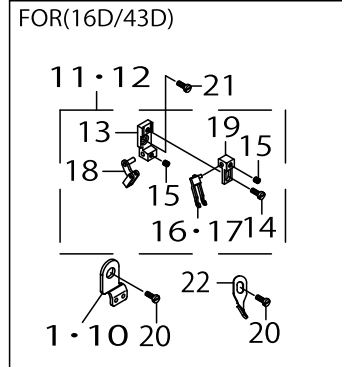

NEEDLE DRIVING SHAFT COMPONENTS

NEEDLE DRIVING SHAFT COMPONENTS

No.	Supply Code	Parts No.	Replacement	Parts name	Remarks	Choice	Step	Level	Cons	Qty	Rep. QTY
1		40159615		SHAFT COMB.						1	
2		70000643		SHAFT				*		1	
3		70000640		NEEDLEBARROCKER				*		1	
4		70000588		M_SCREW				*		1	
5		70000646		PIN				*		1	
6		70000522		E_SCREW				*		1	
7	D	40159618		CONNECTING ROD COMB.				*		1	
8		40159617		CONNECTING ROD				*		1	
9		70000578		M_SCREW				*		2	
10		70000503		E_SCREW						1	
11		70000141		O-RING						2	
12		40167349		ARBOR						1	
13		70000437		COLLAR						1	
14		70000432		COLLAR				*		1	
15		70000522		E_SCREW				*		2	
16		70000637		BUSHING						1	
17		70000362		WASHER						1	
18		70000134		E_CIRCLIPS						1	
19		40167347		BUSHING						1	
20		40167355		NEEDLE BAR COMB.(44H SIZE)	FOR 14D-44H					1	
21		40167348		NEEDLE BAR COMB.						1	
22	R	70000633	40159619	CONNECTING ROD COMB.				*		1	1.00
23		70000632		CONNECTING ROD				*		1	
24		70000593		M_SCREW				*		1	
25		40169823		SHAFT COMB.				*		1	
26		40167350		SHAFT				*		1	
27		70000728		OIL YARN				*		4	
28		CQ200000000		COTTON OIL WICK D=2				*		0.- 032	
29		CQ202000000		COTTON OIL WICK D=2				*		0.- 032	
30		40167352		BUSHING				*		1	
31		40167354		NEEDLE BAR (44H)	FOR 14D-44H			*		1	
32		40167351		NEEDLE BAR				*		1	
33		40167356		OIL SEAL						1	

# THREAD TENSION COMPONENTS

MODEL	04D	14D	16D	43D	14D-30P
PARTS NO	10	1	10	1	113
	5	6	16	17	
	54	53	55	56	
	51	51	52	52	
	63	63	64	64	
	44	44	45	45	
	38	37	39	39	
	8	8	15	15	
	2	2	20	20	
	9	9	21	21	
			14	14	
	35	35	36	36	
	3	4	11	12	
	47	47	48	48	