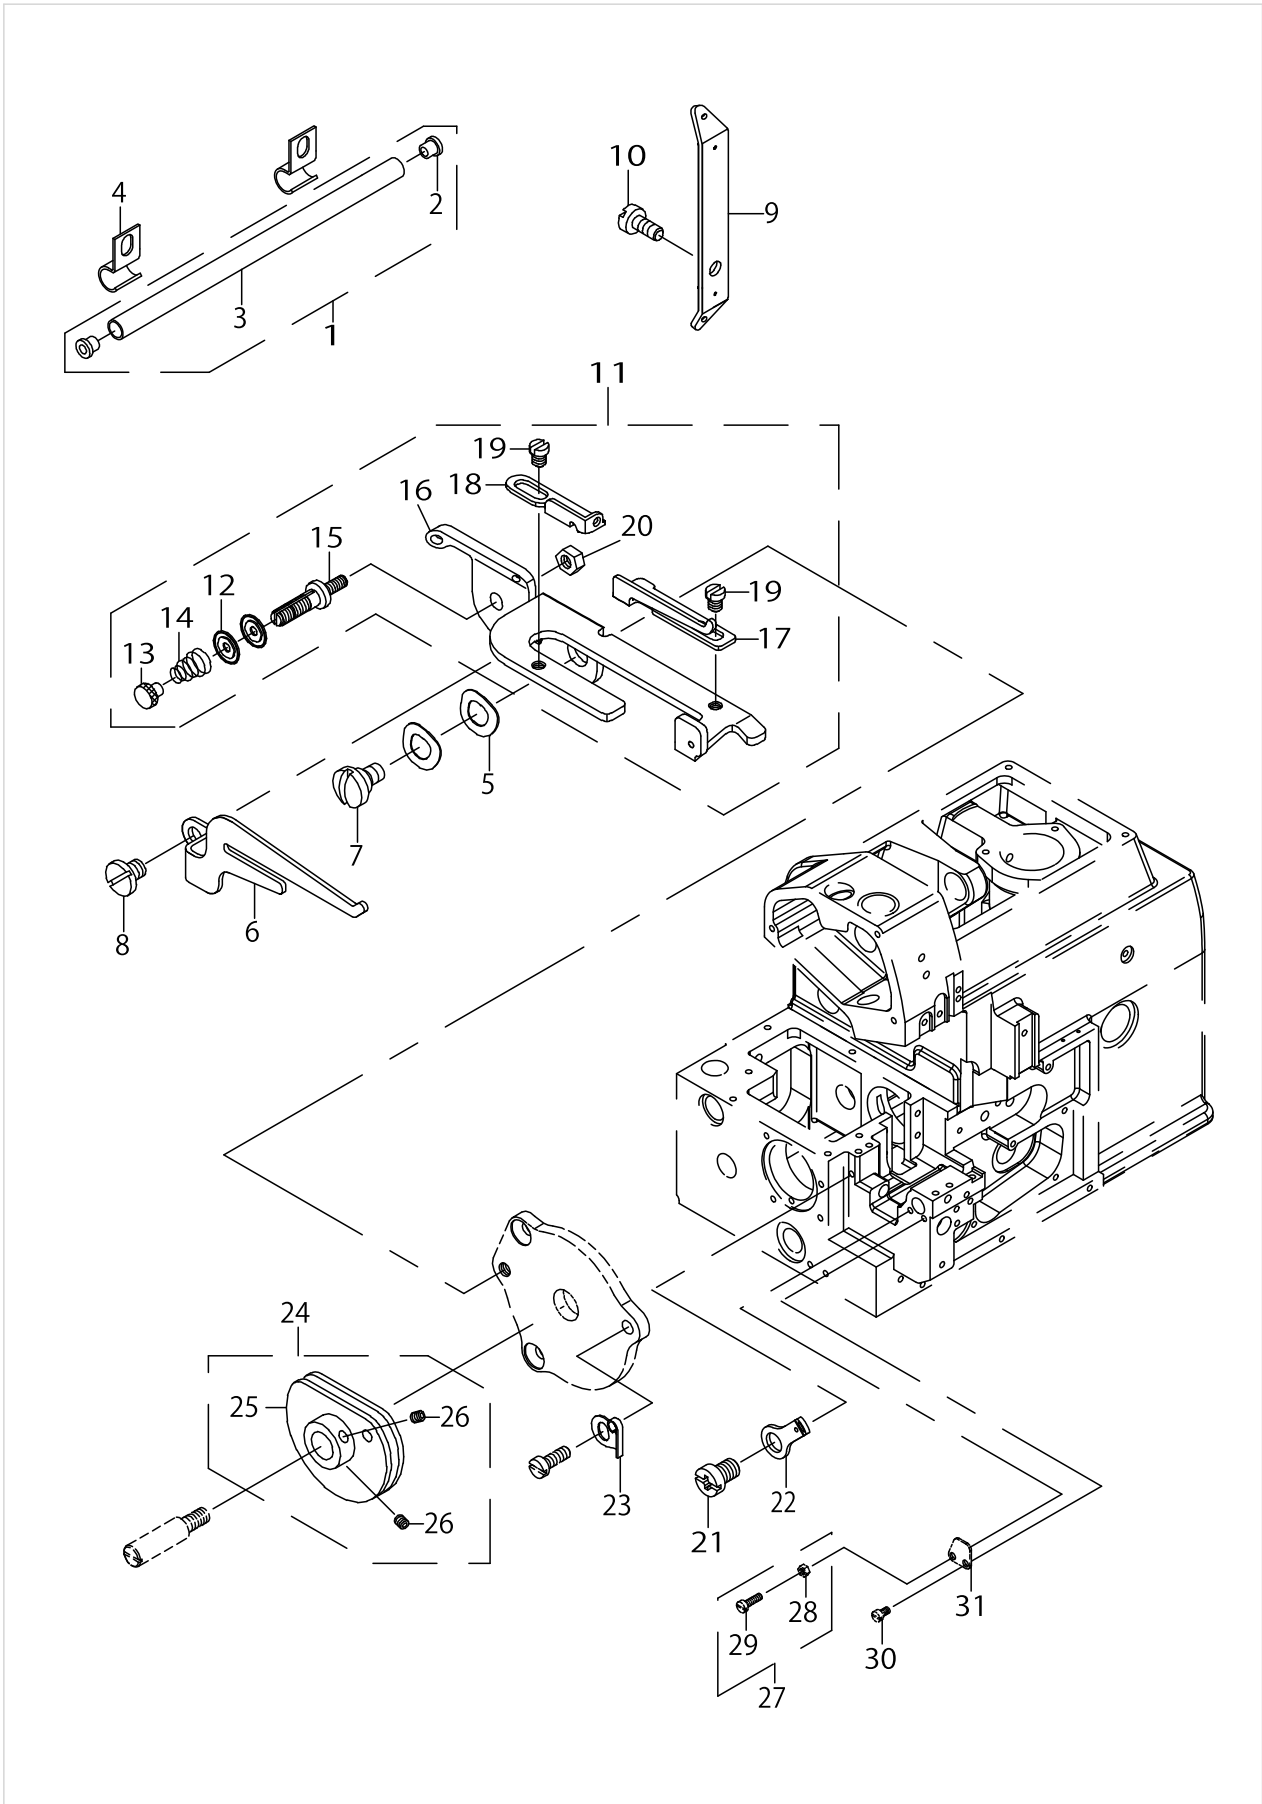

CHAIN LOOPER COMPONENTS (2)

CHAIN LOOPER COMPONENTS (2)

No.	Supply Code	Parts No.	Replacement	Parts name	Remarks	Choice	Step	Level	Cons	Qty	Rep. QTY
1		70000397		DUCT COMB.						1	
2		70000172		PLUG				*		2	
3		70000396		DUCT				*		1	
4		70000398		FIXED PLATE						2	
5		70000359		WASHER						2	
6		70000387		THREAD GUIDE PLATE						1	
7		70000519		E_SCREW						1	
8		70000576		M_SCREW						1	
9		70000384		THREAD CROSSING						1	
10		70000513		E_SCREW						1	
11		70000391		THREAD TAKE-UP DEVICE						1	
12		70000392		THREAD GRIP				*		2	
13		70000393		THREAD TENSION KNOB				*		1	
14		70000394		SPRING				*		1	
15		70000395		THREAD TENSION SHAFT				*		1	
16		70000388		BRACKET				*		1	
17		70000389		THREAD GUIDE PLATE				*		1	
18		70000390		THREAD GUIDE PLATE				*		1	
19		70000571		M_SCREW				*		2	
20		70000452		NUT				*		1	
21		70000557		E_SCREW						1	
22		70000383		THREAD GUIDE PLATE						1	
23		70000448		SPRING PLATE						1	
24		70000386		THREAD TENSION CAM						1	
25		70000385		THREAD TENSION CAM				*		1	
26		70000498		E_SCREW				*		2	
27		70000453		NUT						1	
28		70000452		NUT				*		1	
29		70000563		E_SCREW				*		1	
30		70000518		E_SCREW						1	
31		70000610		FIXED PLATE						1