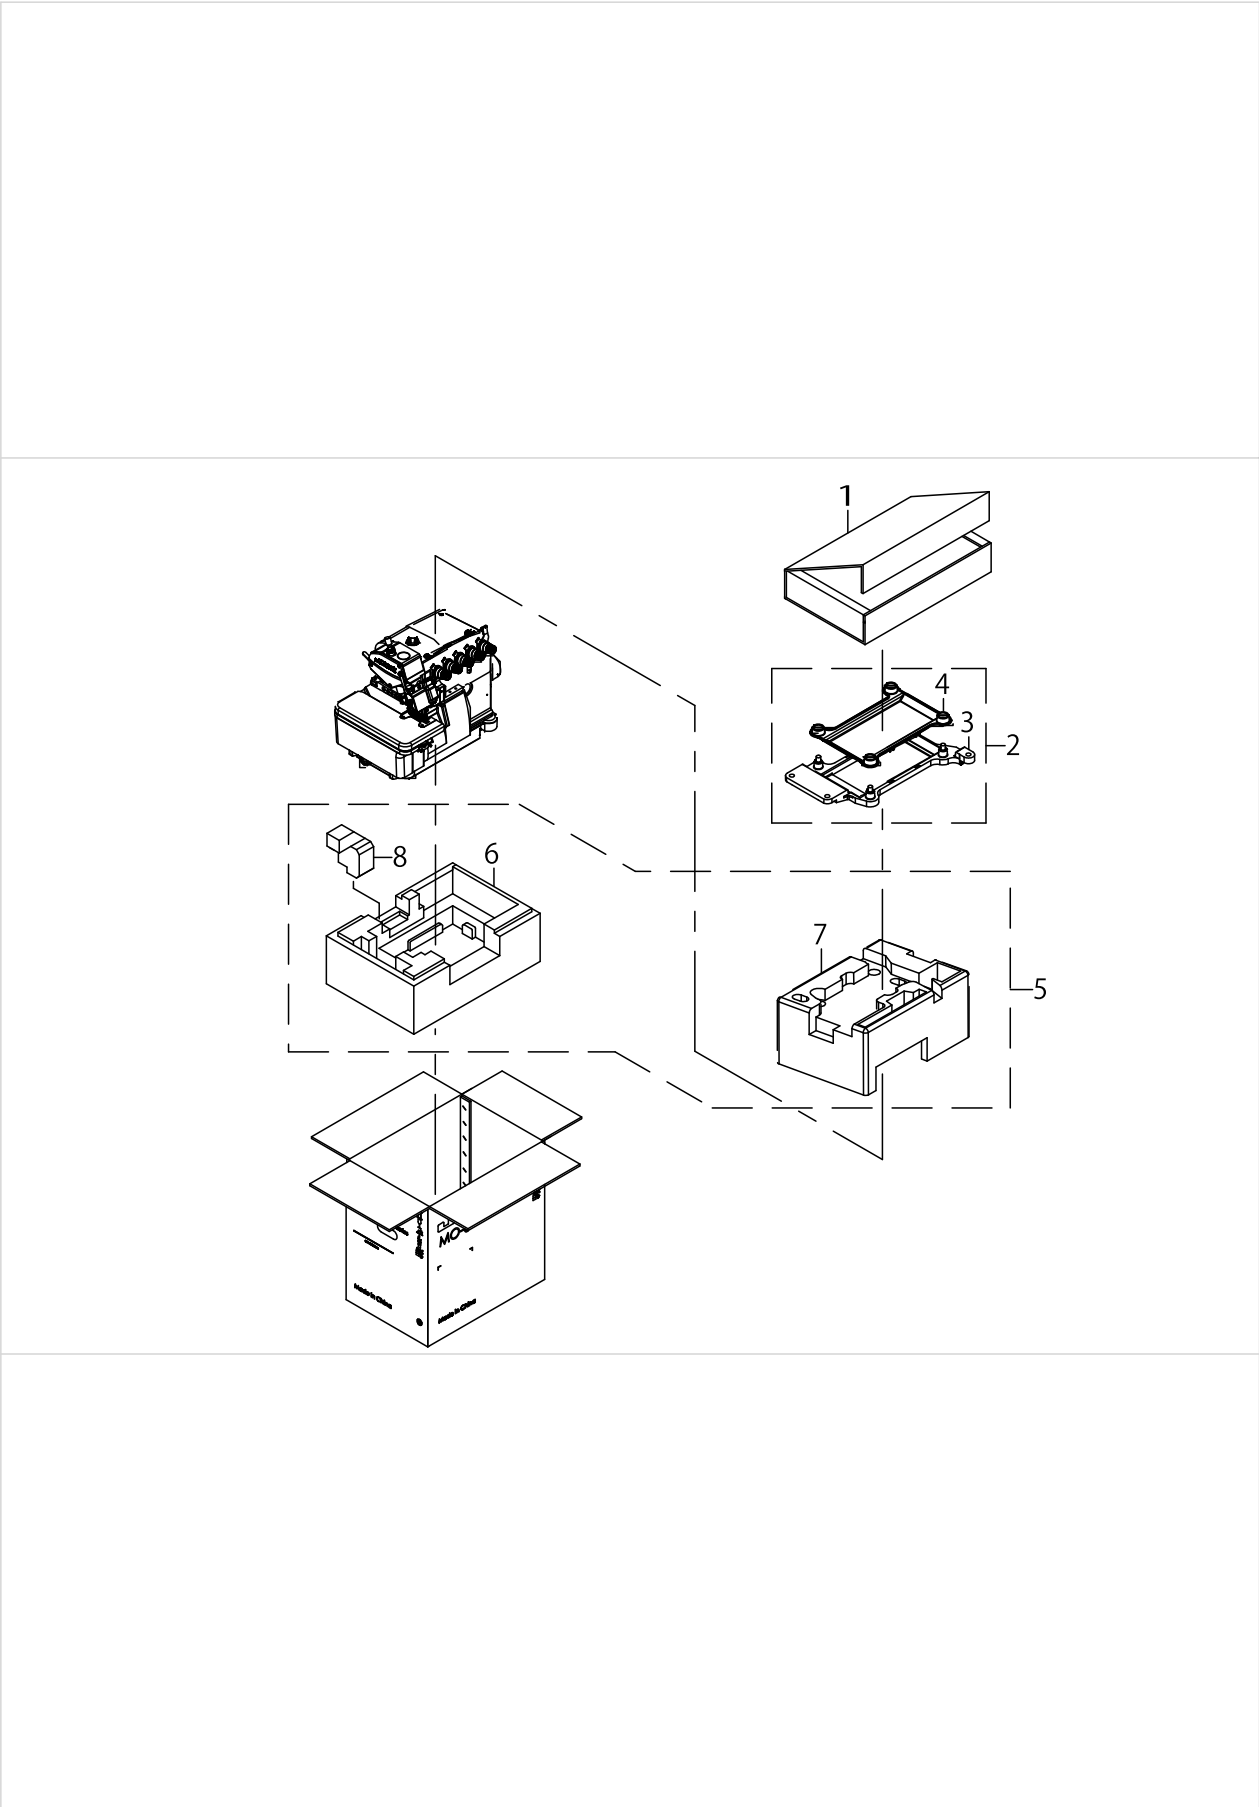

PACKING COMPONENTS

PACKING COMPONENTS

No.	Supply Code	Parts No.	Replacement	Parts name	Remarks	Choice	Step	Level	Cons	Qty	Rep. QTY
1		40159800		THREAD STAND						1	
2		70000264		CHASSIS						1	
3		70000263		CHASSIS				*		1	
4		70000438		RUBBER PAD				*		1	
5		40159803		POLYSTYRENE						1	
6		70000767		POLYSTYRENE				*		1	
7		40159801		POLYSTYRENE				*		1	
8		40159802		POLYSTYRENE				*		1