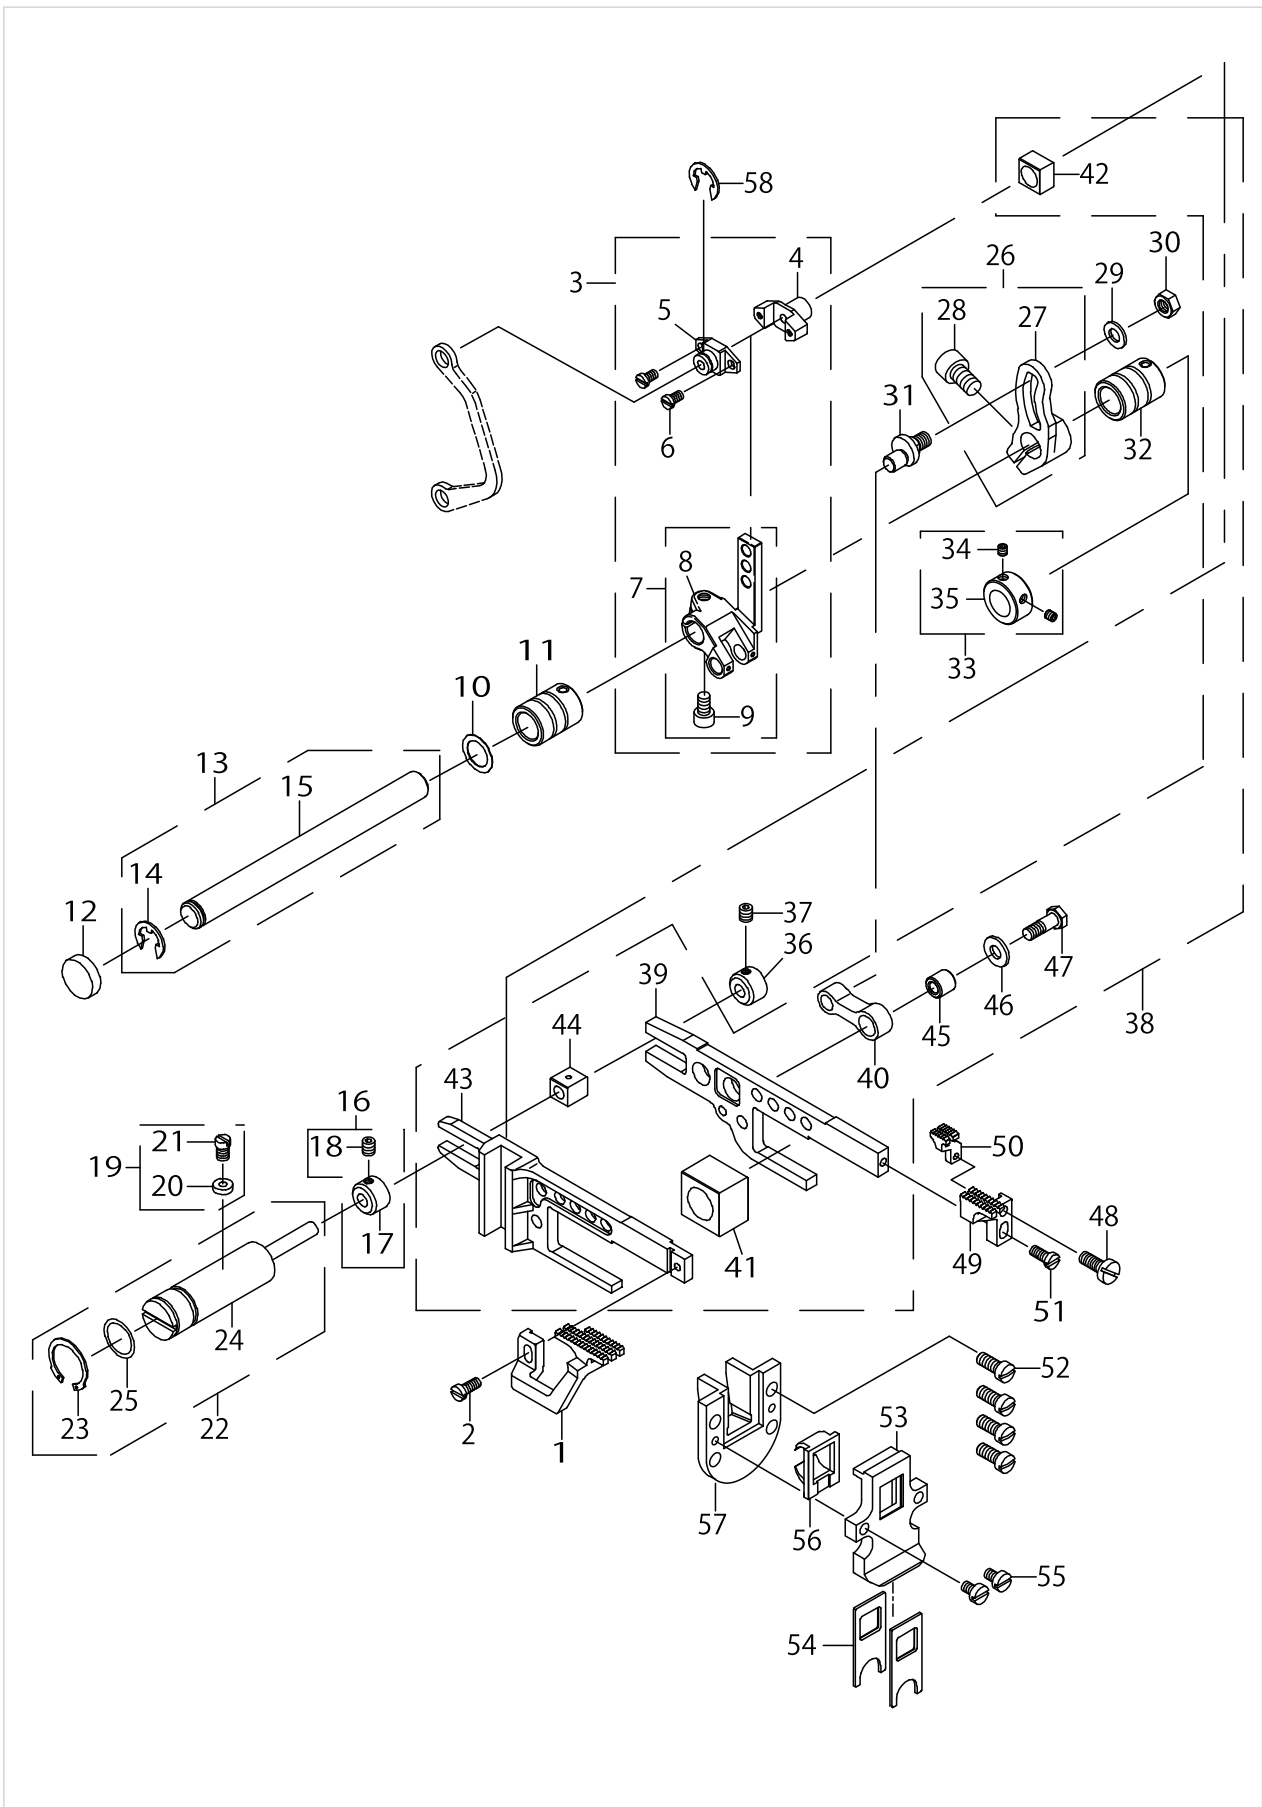

FEED MECHANISM COMPONENTS (2)

FEED MECHANISM COMPONENTS (2)

No.	Supply Code	Parts No.	Replacement	Parts name	Remarks	Choice	Step	Level	Cons	Qty	Rep. QTY
46		70000346		GASKET				*		1	
47		70000514		E_SCREW				*		1	
48		70000572		M_SCREW						1	
49		*****		FEED DOG	REFER MO- -6800D GA- UGE TABLE					1	
50		*****		FEED DOG	REFER MO- -6800D GA- UGE TABLE					1	
51		70000509		E_SCREW						1	
52		70000530		E_SCREW						4	
53		70000151		OIL SCRAPER HOLDER						1	
54		70000152		OIL SEAL						2	
55		70000508		E_SCREW						2	
56		40159718		OIL SEAL						1	
57		40159719		SLIDE BLOCK						1	
58		70000132		E_CIRCLIPS						1