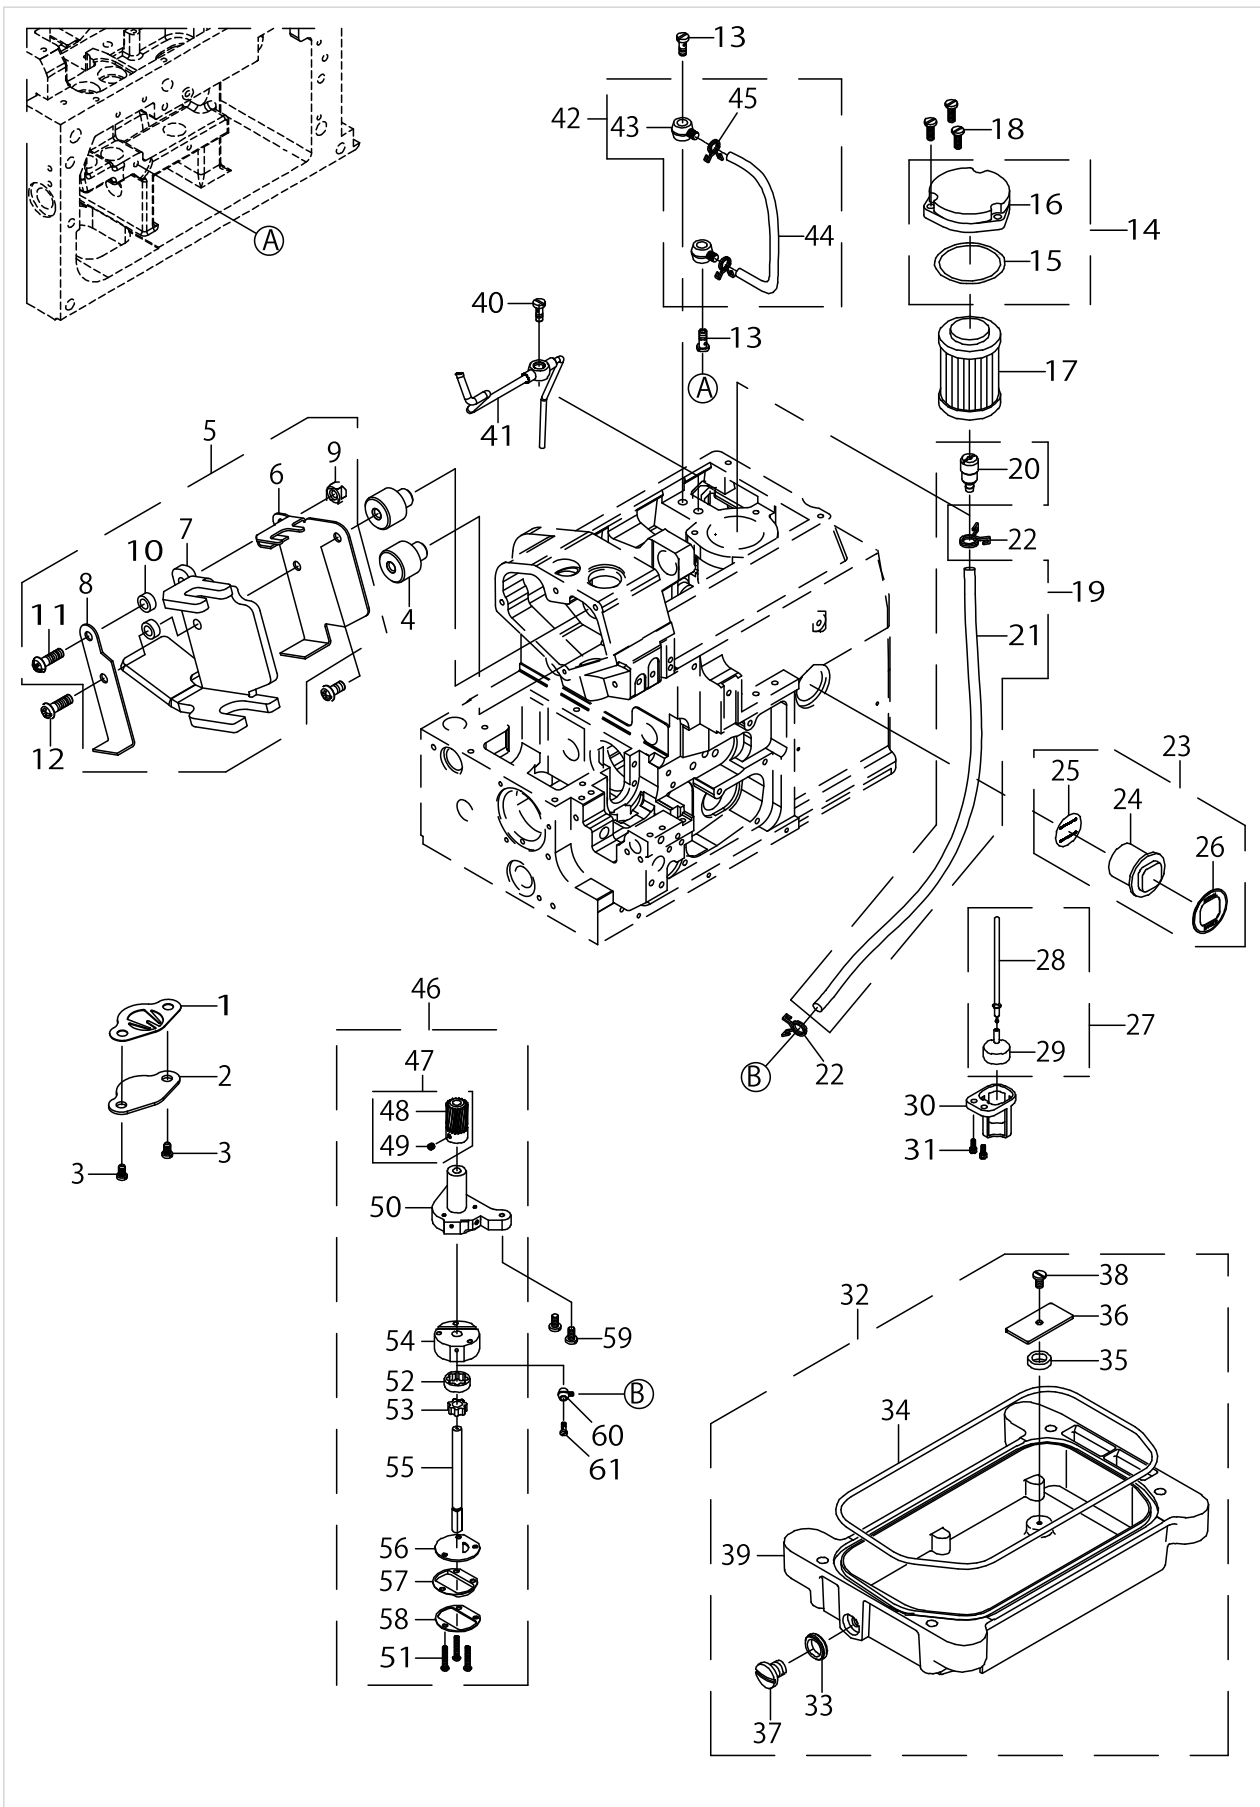

LUBRICATION MECHANISM COMPONENTS

LUBRICATION MECHANISM COMPONENTS

No.	Supply Code	Parts No.	Replacement	Parts name	Remarks	Choice	Step	Level	Cons	Qty	Rep. QTY
46		40167366		PUMP COMB.						1	
47		40169820		GEAR				*		1	
48		70000258		WORM WHEEL				*		1	
49		70000582		M_SCREW				*		1	
50		40167380		PUMP BODY				*		1	
51		70000575		M_SCREW				*		3	
52		70000148		GEAR				*		1	
53		40159765		GEAR				*		1	
54		40167372		PUMP BODY				*		1	
55		70000712		SHAFT				*		1	
56		70000717		PUMP COVER				*		1	
57		70000710		FILTER NET				*		1	
58		70000711		GASKET				*		1	
59		70000527		E_SCREW						2	
60		70000323		JOINT						1	
61		70000532		E_SCREW						1