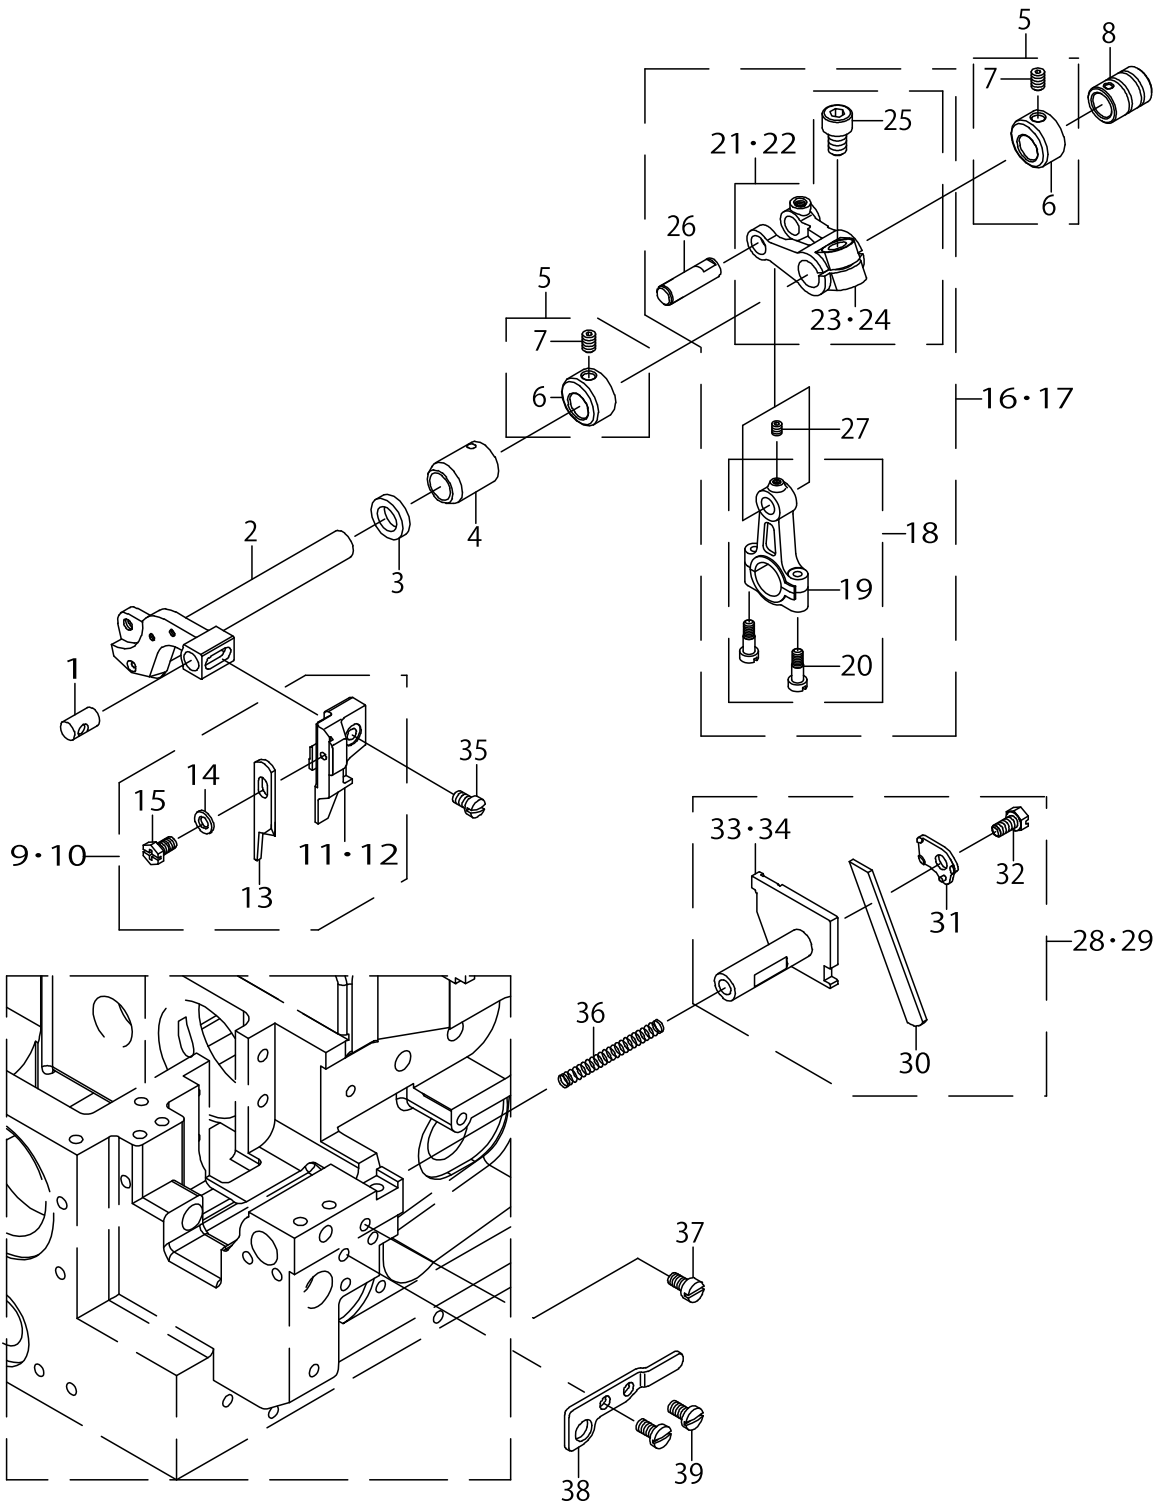

KNIFE COMPONENTS

MODEL	04D/14D	16D/43D
PARTS NO	23	24
	21	22
	16	17
	11	12
	9	10
	33	34
	28	29