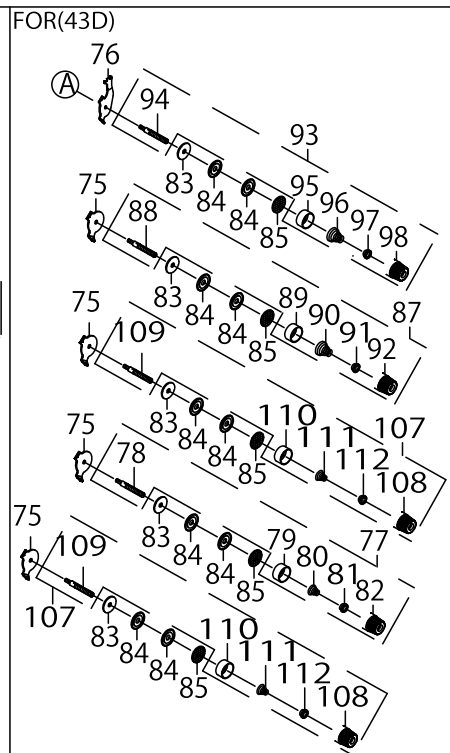

CRANKSHAFT COMPONENTS

MODEL	04D/14D	16D/43D
PARTS NO	20	15
	45	13
	21	16 / 17

CRANKSHAFT COMPONENTS

No.	Supply Code	Parts No.	Replacement	Parts name	Remarks	Choice	Step	Level	Cons	Qty	Rep. QTY
45		40159608		M_SCREW	FOR 04D/14D					1	

NEEDLE DRIVING SHAFT COMPONENTS

NEEDLE DRIVING SHAFT COMPONENTS

No.	Supply Code	Parts No.	Replacement	Parts name	Remarks	Choice	Step	Level	Cons	Qty	Rep. QTY
1		40159615		SHAFT COMB.						1	
2		70000643		SHAFT				*		1	
3		70000640		NEEDLEBARROCKER				*		1	
4		70000588		M_SCREW				*		1	
5		70000646		PIN				*		1	
6		70000522		E_SCREW				*		1	
7	D	40159618		CONNECTING ROD COMB.				*		1	
8		40159617		CONNECTING ROD				*		1	
9		70000578		M_SCREW				*		2	
10		70000503		E_SCREW						1	
11		70000141		O-RING						2	
12		40167349		ARBOR						1	
13		70000437		COLLAR						1	
14		70000432		COLLAR				*		1	
15		70000522		E_SCREW				*		2	
16		70000637		BUSHING						1	
17		70000362		WASHER						1	
18		70000134		E_CIRCLIPS						1	
19		40167347		BUSHING						1	
20		40167355		NEEDLE BAR COMB.(44H SIZE)	FOR 14D-44H					1	
21		40167348		NEEDLE BAR COMB.						1	
22	R	70000633	40159619	CONNECTING ROD COMB.				*		1	1.00
23		70000632		CONNECTING ROD				*		1	
24		70000593		M_SCREW				*		1	
25		40169823		SHAFT COMB.				*		1	
26		40167350		SHAFT				*		1	
27		70000728		OIL YARN				*		4	
28		CQ200000000		COTTON OIL WICK D=2				*		0.- 032	
29		CQ202000000		COTTON OIL WICK D=2				*		0.- 032	
30		40167352		BUSHING				*		1	
31		40167354		NEEDLE BAR (44H)	FOR 14D-44H			*		1	
32		40167351		NEEDLE BAR				*		1	
33		40167356		OIL SEAL						1	

# THREAD TENSION COMPONENTS

MODEL	04D	14D	16D	43D	14D-30P
PARTS NO	10	1	10	1	113
	5	6	16	17	
	54	53	55	56	
	51	51	52	52	
	63	63	64	64	
	44	44	45	45	
	38	37	39	39	
	8	8	15	15	
	2	2	20	20	
	9	9	21	21	
			14	14	
	35	35	36	36	
	3	4	11	12	
	47	47	48	48	