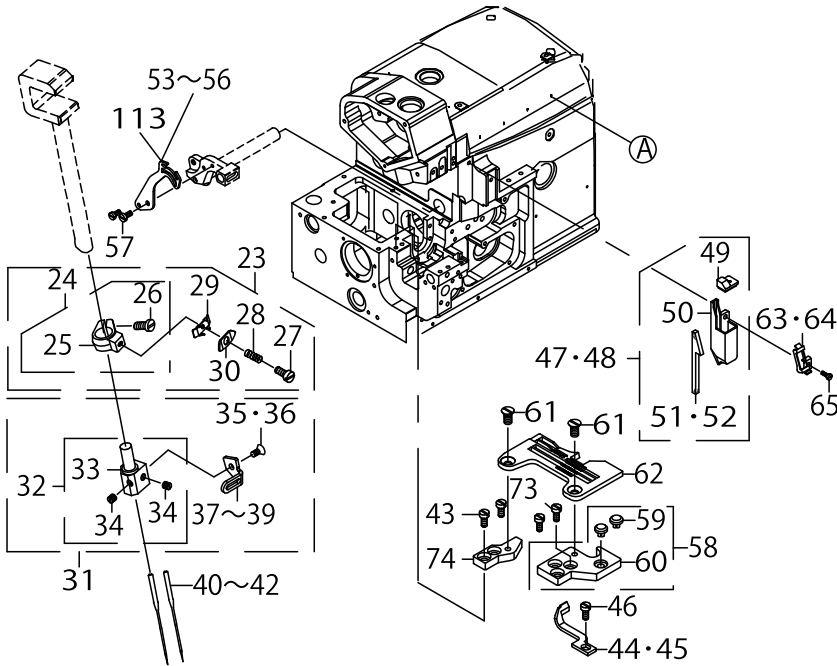

NEEDLE DRIVING SHAFT COMPONENTS

NEEDLE DRIVING SHAFT COMPONENTS

No.	Supply Code	Parts No.	Replacement	Parts name	Remarks	Choice	Step	Level	Cons	Qty	Rep. QTY
1		40159615		SHAFT COMB.						1	
2		70000643		SHAFT				*		1	
3		70000640		NEEDLEBARROCKER				*		1	
4		70000588		M_SCREW				*		1	
5		70000646		PIN				*		1	
6		70000522		E_SCREW				*		1	
7	D	40159618		CONNECTING ROD COMB.				*		1	
8		40159617		CONNECTING ROD				*		1	
9		70000578		M_SCREW				*		2	
10		70000503		E_SCREW						1	
11		70000141		O-RING						2	
12		40167349		ARBOR						1	
13		70000437		COLLAR						1	
14		70000432		COLLAR				*		1	
15		70000522		E_SCREW				*		2	
16		70000637		BUSHING						1	
17		70000362		WASHER						1	
18		70000134		E_CIRCLIPS						1	
19		40167347		BUSHING						1	
20		40167355		NEEDLE BAR COMB.(44H SIZE)	FOR 14D-44H					1	
21		40167348		NEEDLE BAR COMB.						1	
22	R	70000633	40159619	CONNECTING ROD COMB.				*		1	1.00
23		70000632		CONNECTING ROD				*		1	
24		70000593		M_SCREW				*		1	
25		40169823		SHAFT COMB.				*		1	
26		40167350		SHAFT				*		1	
27		70000728		OIL YARN				*		4	
28		CQ200000000		COTTON OIL WICK D=2				*		0.- 032	
29		CQ202000000		COTTON OIL WICK D=2				*		0.- 032	
30		40167352		BUSHING				*		1	
31		40167354		NEEDLE BAR (44H)	FOR 14D-44H			*		1	
32		40167351		NEEDLE BAR				*		1	
33		40167356		OIL SEAL						1	

# THREAD TENSION COMPONENTS

MODEL	04D	14D	16D	43D	14D-30P
PARTS NO	10	1	10	1	113
	5	6	16	17	
	54	53	55	56	
	51	51	52	52	
	63	63	64	64	
	44	44	45	45	
	38	37	39	39	
	8	8	15	15	
	2	2	20	20	
	9	9	21	21	
			14	14	
	35	35	36	36	
	3	4	11	12	
	47	47	48	48	