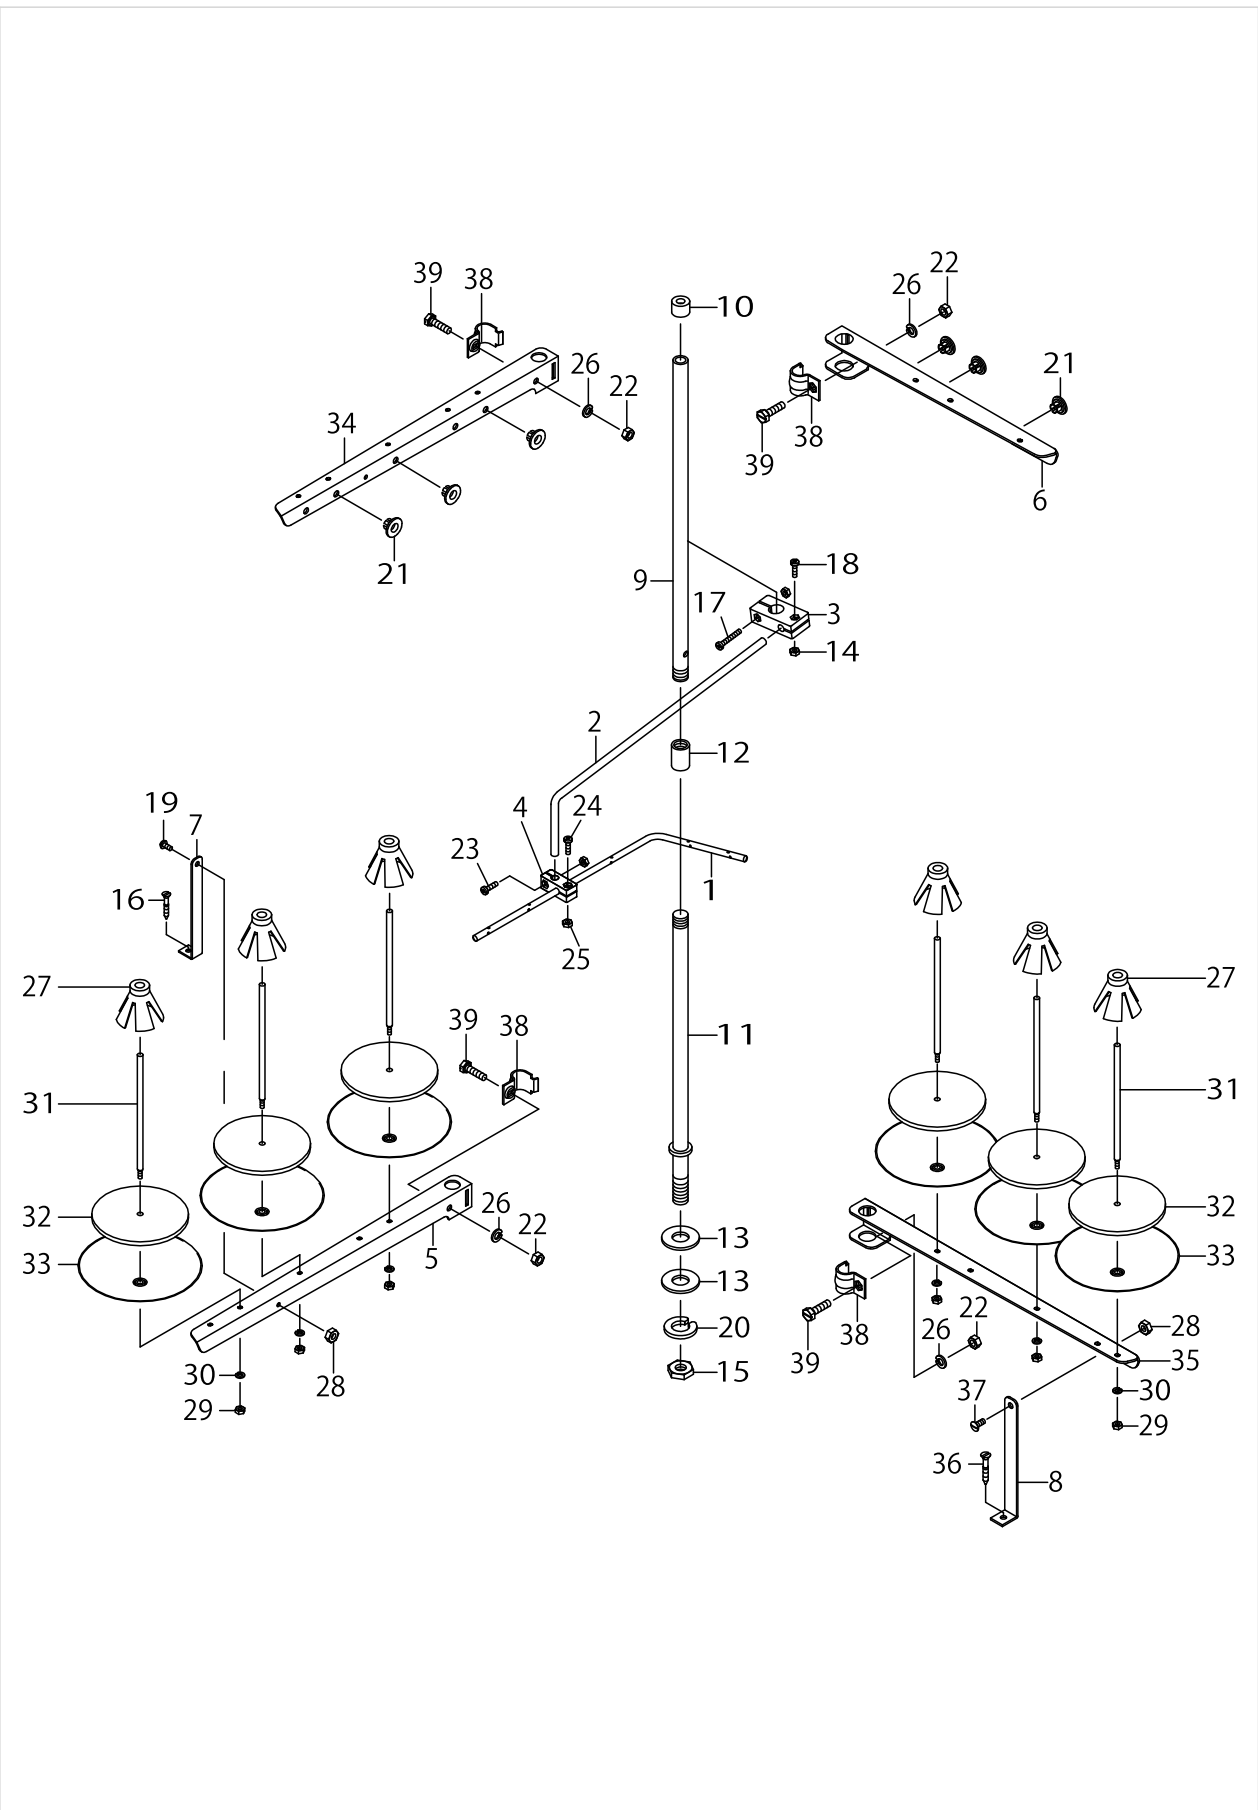

THREAD STAND COMPONENTS (FOR MO-6843D)

THREAD STAND COMPONENTS (FOR MO-6843D)

No.	Supply Code	Parts No.	Replacement	Parts name	Remarks	Choice	Step	Level	Cons	Qty	Rep. QTY
1		70000177		THREAD GUIDE BAR						1	
2		70000179		THREAD GUIDE BAR						1	
3		70000180		FIXED SEAT						1	
4		70000181		FIXED SEAT						1	
5		70000182		THREAD GUIDE BAR						1	
6		70000183		THREAD GUIDE BAR						1	
7		70000186		SUPPORTER						1	
8		70000187		SUPPORTER						1	
9		70000188		THREAD STAND ROD						1	
10		70000189		THREAD STAND COVER						1	
11		70000190		THREAD STAND ROD						1	
12		70000192		CONNECTING LOOP						1	
13		70000354		WASHER						2	
14		70000454		NUT						2	
15		70000455		NUT						1	
16		70000547		E_SCREW						1	
17		70000579		M_SCREW						1	
18		70000580		M_SCREW						1	
19		70000581		M_SCREW						1	
20		70000618		WASHER						1	
21		70000219		PLUG						6	
22		70000456		NUT						4	
23		70000580		M_SCREW						1	
24		70000580		M_SCREW						1	
25		70000454		NUT						2	
26		70000611		WASHER						4	
27		70000218		THREAD STEADY BALL SEAT						6	
28		70000454		NUT						2	
29		70000454		NUT						6	
30		70000615		WASHER						6	
31		70000217		CONNECTING LOOP						6	
32		70000216		SPONGY CUSHION						6	
33		70000215		COILING SEAT						6	
34		70000183		THREAD GUIDE BAR						1	
35		70000182		THREAD GUIDE BAR						1	
36		70000547		E_SCREW						1	
37		70000581		M_SCREW						1	
38		70000191		FIXED PLATE						4	
39		70000589		M_SCREW						4