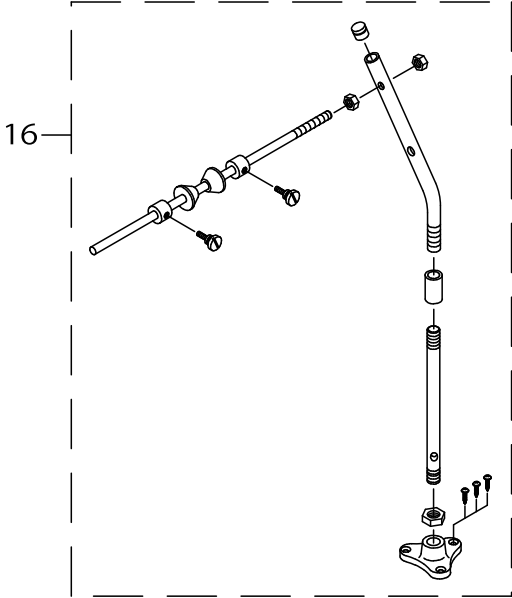

ACCESSORIES PARTS COMPONENTS

ACCESSORIES PARTS COMPONENTS

No.	Supply Code	Parts No.	Replacement	Parts name	Remarks	Choice	Step	Level	Cons	Qty	Rep. QTY
1		40159786		HEAD COVER						1	
2	D	40159785		SEWING OIL J18(3)						1	
3		70000757		FUNNEL						1	
4		70000759		TWEEZERS						1	
5		70000760		CHAIN						1	
6		40159796		SPANNER COMB.						1	
7		40159794		RING SPANNER				*		1	
8		40159795		SPANNER				*		1	
9		40171278		RING SPANNER						1	
10		40159793		HEXAGONAL ROD S-PANNER KEY COMB.						1	
11		40159789		HEXAGONAL ROD SPANNER KEY				*		1	
12		40159790		HEXAGONAL ROD SPANNER KEY				*		1	
13		40159791		HEXAGONAL ROD SPANNER KEY				*		1	
14		70000763		DESICCATIVE						1	
15		70000758		HEXAGON SCREWDRIVER						1	
16		40159792		SCREW DRIVER COMB.						1	
17		40159787		SCREW DRIVER				*		1	
18		40159788		SCREW DRIVER				*		1	
19		70000761		TOOL BAG						1	
20		70000498		E_SCREW						1	
21		70000399		KNIFE						1	
22		MDC270B1100		NEEDLE DCX27 #11						5	
23		MDC270B0900		NEEDLE DCX27 #9	FOR 14D-24H					5	
24		MDC270B1400		NEEDLE DCX27 #14	FOR 14D-44H/43D					5	
25		MDC270B1600		NEEDLE DCX27 #16	FOR 16D-50H					5	

TAPE INSERTION COMPONENTS

TAPE INSERTION COMPONENTS

No.	Supply Code	Parts No.	Replacement	Parts name	Remarks	Choice	Step	Level	Cons	Qty	Rep. QTY
1		70000908		M_SCREW							2
2		40159574		SAFETY PLATE BRACKET							1
3		40159576		WASHER							2
4		40159810		SAFETY PLATE							1
5		70000549		E_SCREW							1
6		40159645		THREAD GUIDE PLATE							1
7		40159815		TAPE GUIDE COMB.							1
8		70000908		M_SCREW				*			1
9		70000452		NUT				*			1
10		70000359		WASHER				*			1
11		40159576		WASHER				*			1
12		40159811		TAPE GUIDE				*			1
13		40159813		TAPE GUIDE				*			1
14		40159814		E_SCREW				*			1
15		40159812		TAPE GUIDE				*			1
16		70000098		TAPE HOLDER	OPTIONAL PARTS						1
17		40159817		PRESSER FOOT							1