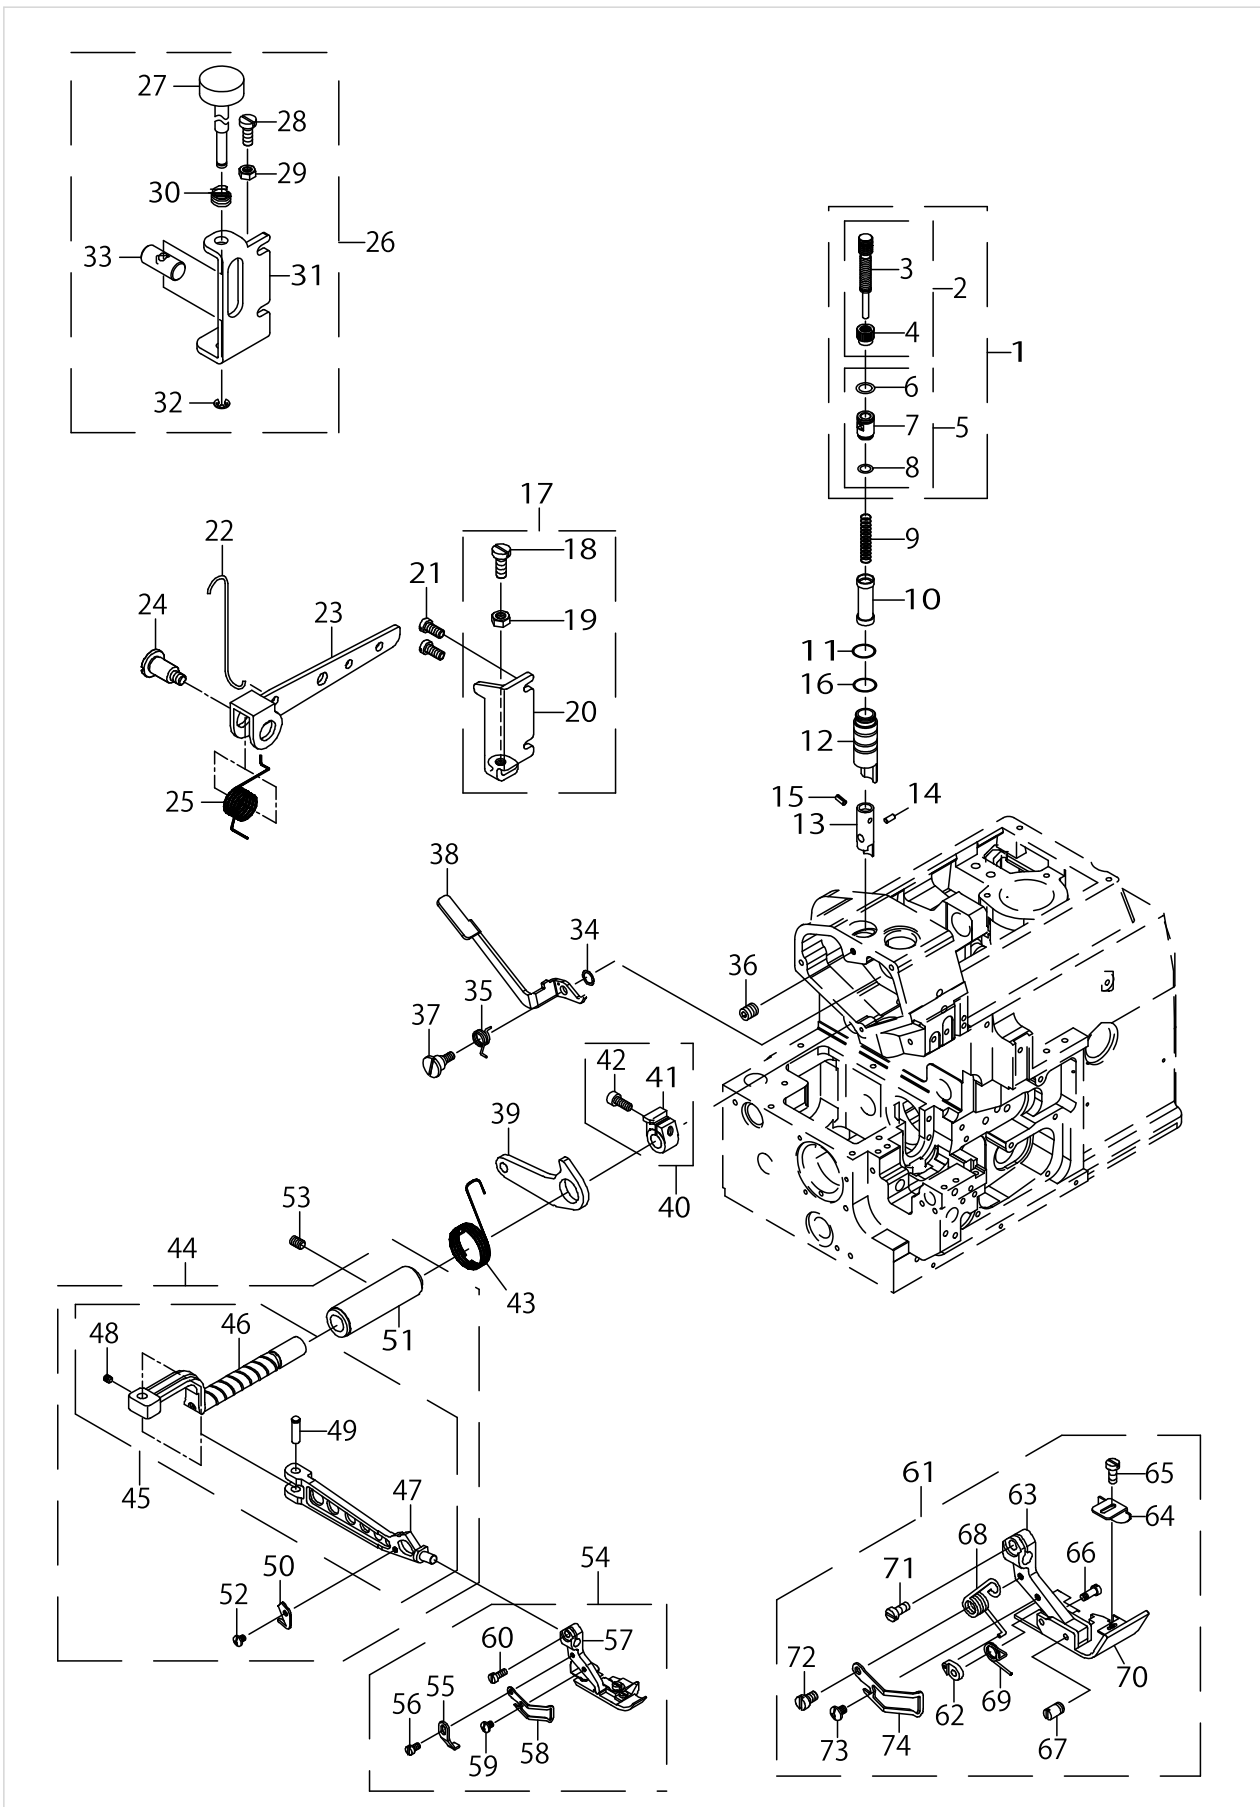

PRESSER FOOT COMPONENTS

PRESSER FOOT COMPONENTS

No.	Supply Code	Parts No.	Replacement	Parts name	Remarks	Choice	Step	Level	Cons	Qty	Rep. QTY
1		40159745		SCREW ROD COMB.						1	
2		40159746		SCREW ROD COMB.				*		1	
3		40159741		SCREW ROD				*		1	
4	D	40159742		NUT				*		1	
5		40159744		FIXED BUTTON				*		1	
6		70000141		O-RING				*		1	
7		40159743		FIXED BUTTON				*		1	
8		70000142		O-RING				*		1	
9		70000608		SPRING						1	
10		40159753		THIMBLE						1	
11		70000142		O-RING						1	
12		40170670		PRESSER FOOT ARM						1	
13		70000309		SLIDER						1	
14		70000664		SHAFT						1	
15		70000669		PIN						1	
16		70000141		O-RING						1	
17		70000293		SUPPORTER						1	
18		70000584		M_SCREW				*		1	
19		70000458		NUT				*		1	
20		70000292		STOPPER				*		1	
21		70000515		E_SCREW						2	
22		70000294		HOOK BAR						1	
23		70000295		PRESSER FOOT ARM						1	
24		70000592		M_SCREW						1	
25		70000604		SPRING						1	
26		40159749		SUPPORTER	OPTIONAL PARTS					1	
27		40159703		ADJUSTING SCREW				*		1	
28		70000584		M_SCREW				*		1	
29		70000458		NUT				*		1	
30		40159704		SPRING				*		1	
31		40159748		STOPPER				*		1	
32		70000131		E_CIRCLIPS				*		1	
33		40159750		BLOCK				*		1	
34		70000355		WASHER						1	
35		40159754		SPRING						1	
36		70000522		E_SCREW						1	
37		70000528		E_SCREW						1	
38		40159752		LEVER						1	
39		70000291		DRAG LINK						1	
40		70000302		COLLAR						1	
41		70000301		COLLAR				*		1	
42		40159751		M_SCREW				*		1	
43		70000605		SPRING						1	
44		70000298		PRESSER FOOT SEAT COMB.						1	
45		70000300		PRESSER BAR COMB.				*		1	
46		70000274		PRESSER FOOT LIFTING LEVER				*		1