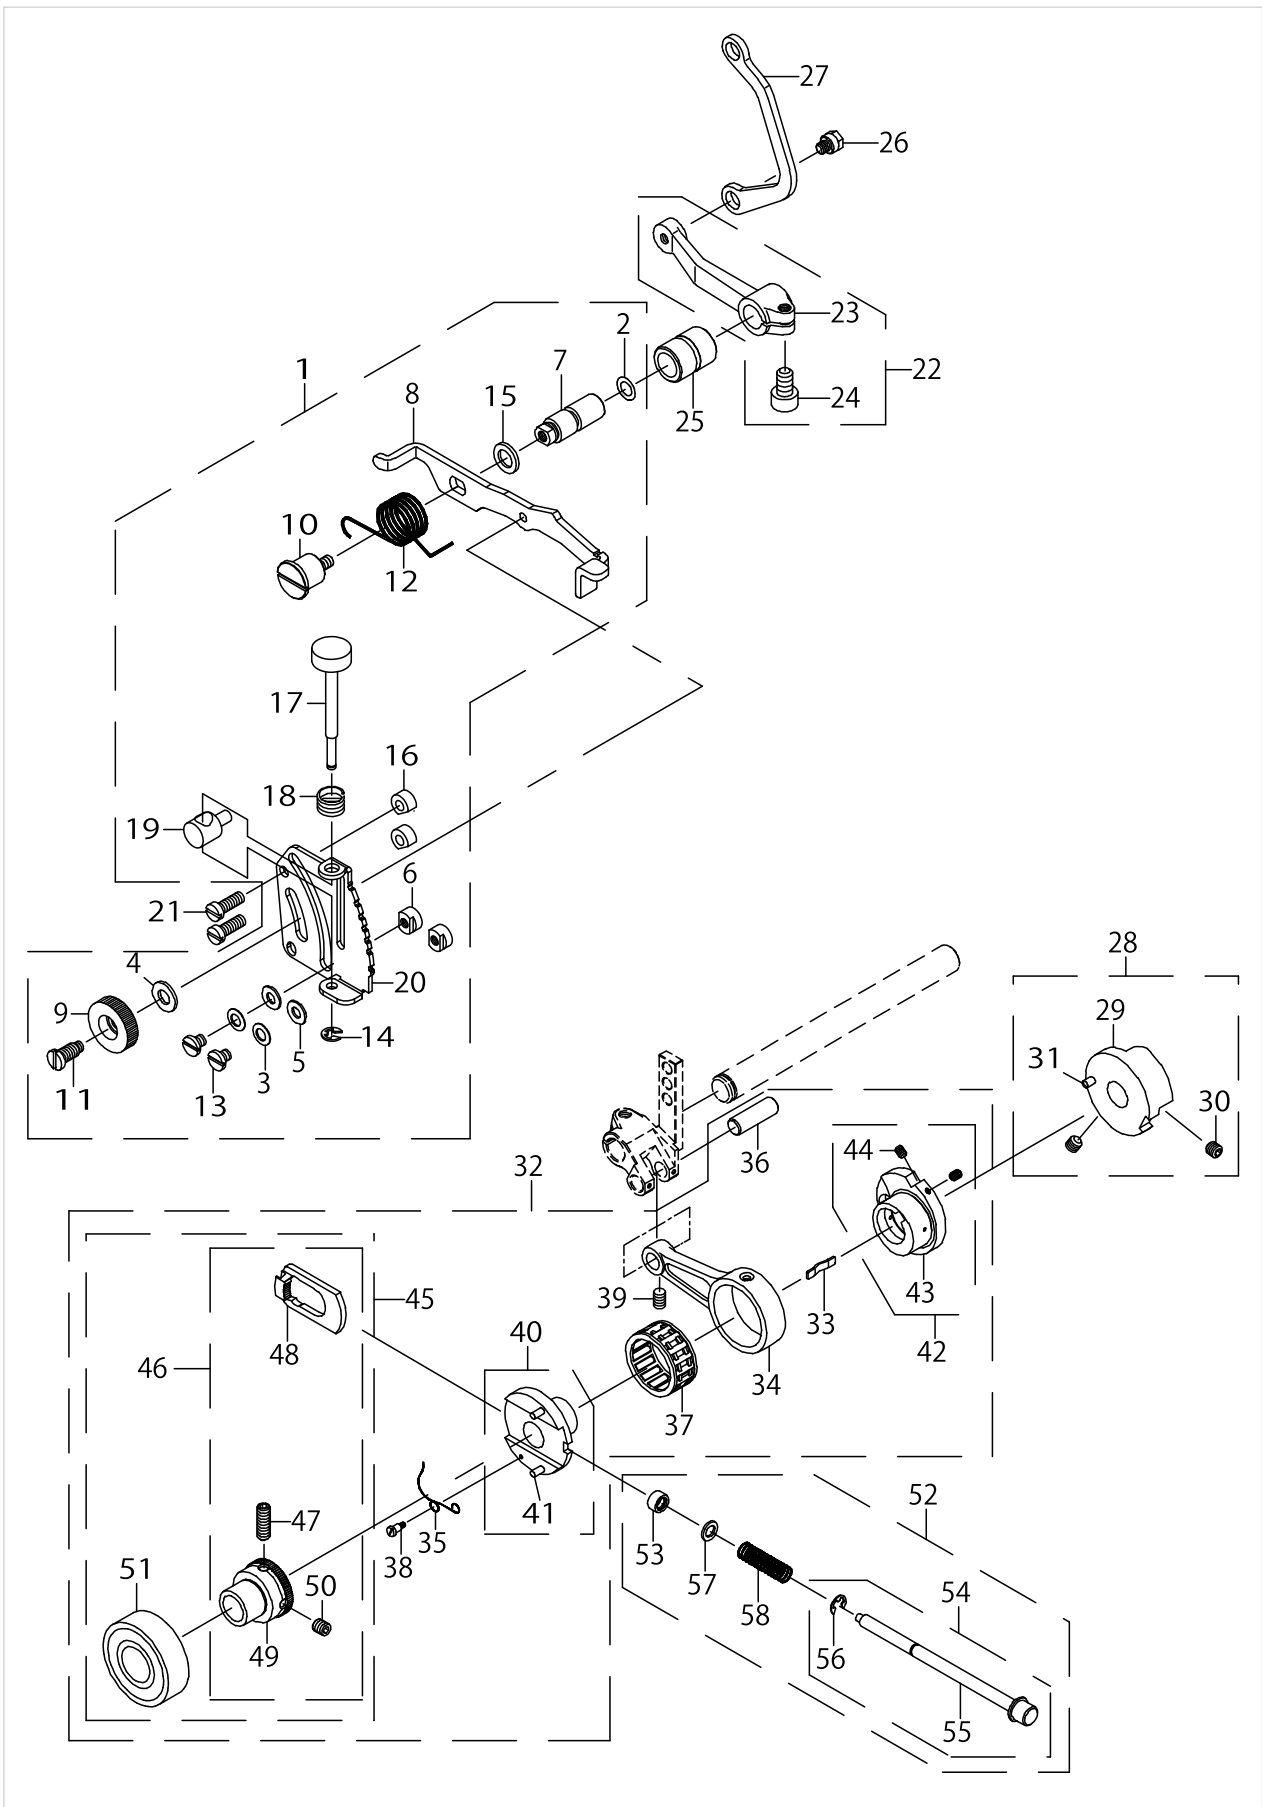

FEED MECHANISM COMPONENTS (1)

FEED MECHANISM COMPONENTS (1)

No.	Supply Code	Parts No.	Replacement	Parts name	Remarks	Choice	Step	Level	Cons	Qty	Rep. QTY
47		70000583		M_SCREW				*		1	
48	R	70000738	70000741	SLIDE BLOCK				*		1	1.00
49		70000739		ADJUSTING WHEEL				*		1	
50		70000582		M_SCREW				*		1	
51	R	70000694	70000741	BEARING				*		1	1.00
52		70000284		SHAFT COMB.				*		1	
53		70000137		O-RING				*		1	
54		70000286		SHAFT				*		1	
55		70000283		SHAFT				*		1	
56		70000131		E_CIRCLIPS				*		1	
57		70000358		WASHER				*		1	
58		70000600		SPRING				*		1