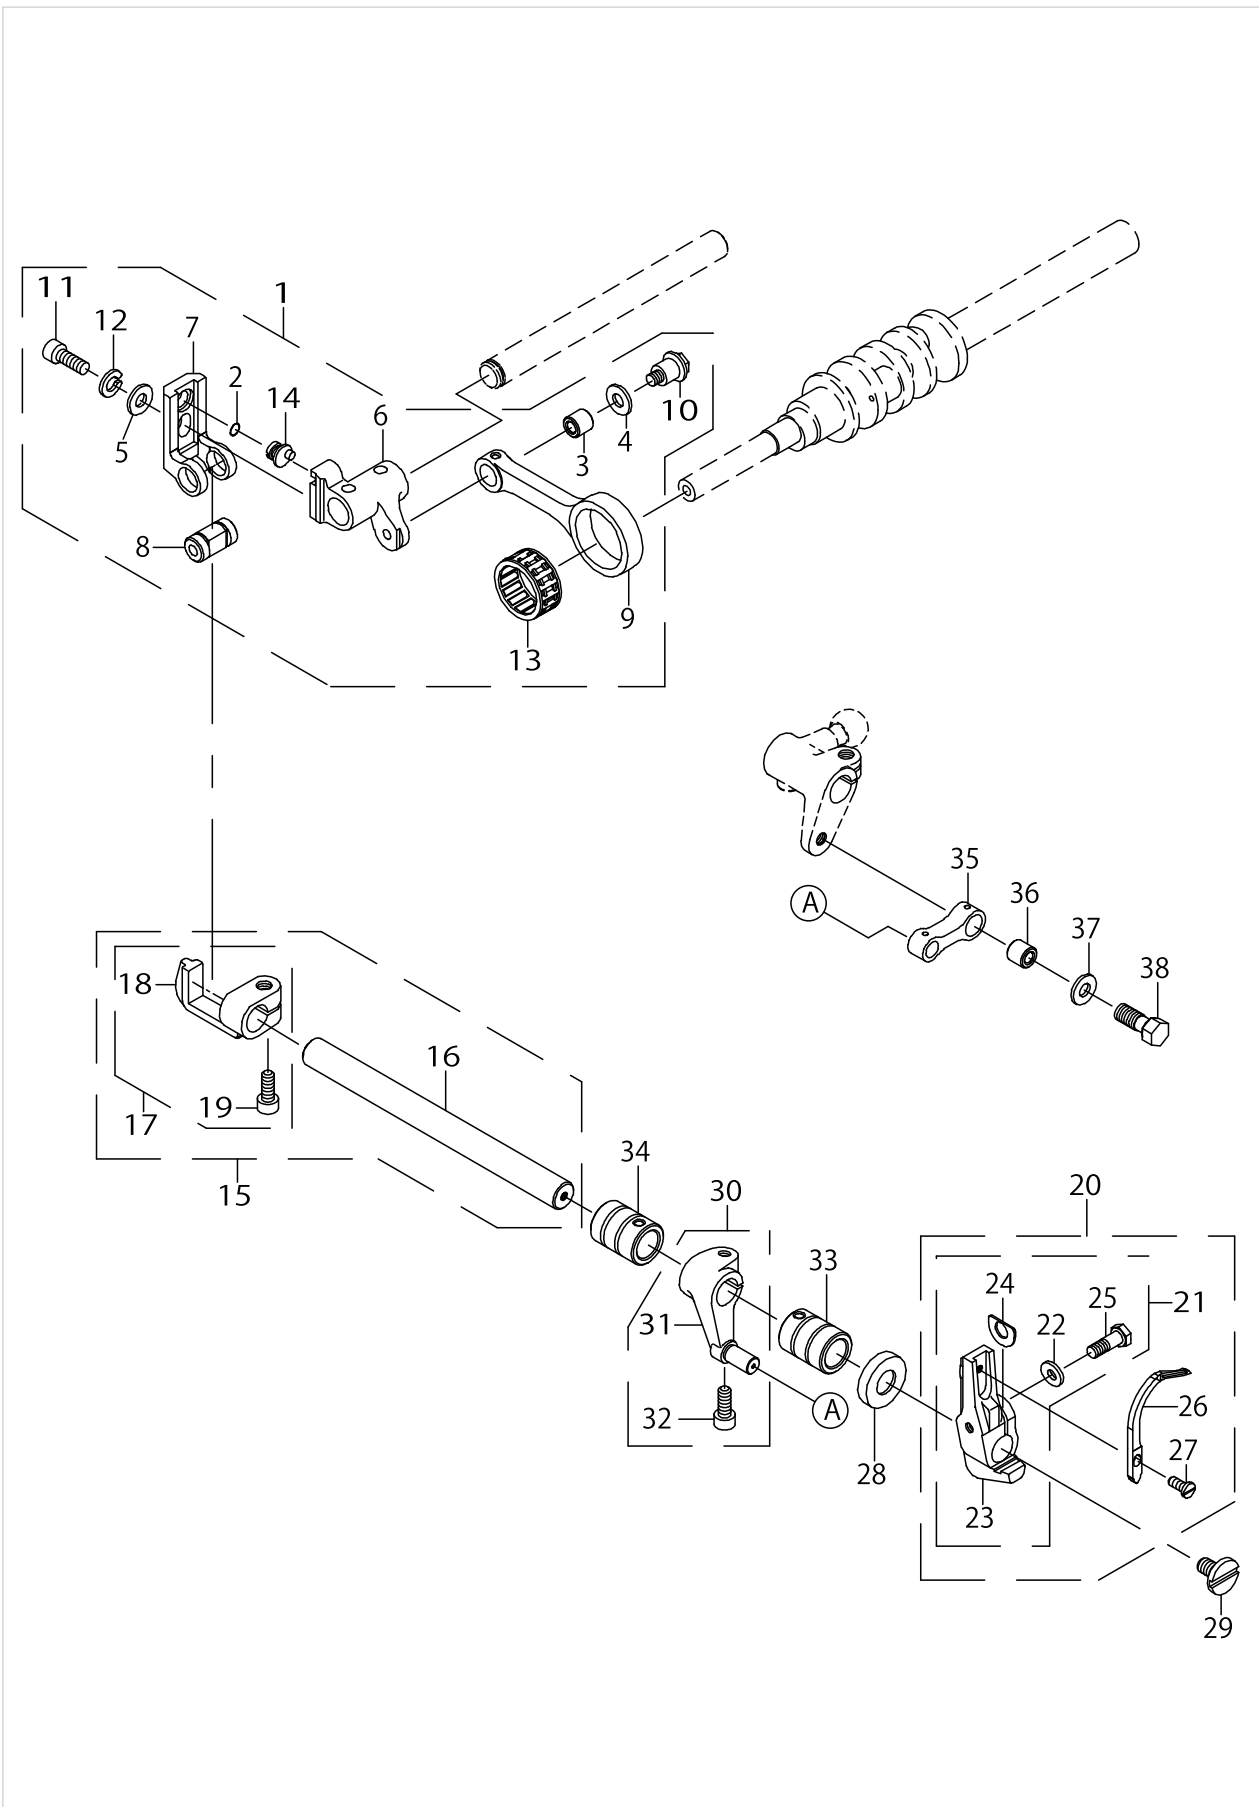

CHAIN LOOPER COMPONENTS (1)

CHAIN LOOPER COMPONENTS (1)

No.	Supply Code	Parts No.	Replacement	Parts name	Remarks	Choice	Step	Level	Cons	Qty	Rep. QTY
1		70000479		CONNECTING ROD COMB.						1	
2		70000139		O-RING				*		1	
3		70000317		BUSHING				*		1	
4		70000346		GASKET				*		1	
5		70000357		WASHER				*		1	
6		70000463		ADJUSTING SEAT				*		1	
7		70000464		ADJUSTING SEAT				*		1	
8		70000467		SHAFT				*		1	
9		70000478		CONNECTING ROD				*		1	
10		70000514		E_SCREW				*		1	
11		70000561		E_SCREW				*		1	
12		70000616		WASHER				*		1	
13		70000697		BEARING				*		1	
14		70000703		ECCENTRIC				*		1	
15		70000465		SLIDE BLOCK GUIDE						1	
16		70000461		SHAFT				*		1	
17		70000466		SLIDE BLOCK GUIDE				*		1	
18		70000462		SLIDE BLOCK GUIDE				*		1	
19		70000590		M_SCREW				*		1	
20		70000475		LOOPER COMB.						1	
21		70000476		LOOPER HOLDER				*		1	
22		70000351		WASHER				*		1	
23		70000474		LOOPER HOLDER				*		1	
24		70000380		GASKET				*		1	
25		70000531		E_SCREW				*		1	
26		70000473		LOOPER				*		1	
27		70000508		E_SCREW				*		1	
28		70000270		OIL SEAL						1	
29		70000525		SCREW						1	
30		70000471		LOOPER CONNECTING ROD						1	
31		70000470		LOOPER CONNECTING ROD				*		1	
32		70000590		M_SCREW				*		1	
33		70000477		BUSHING						1	
34		70000410		BUSHING						1	
35		70000472		CONNECTING ROD						1	
36		70000317		BUSHING						1	
37		70000346		GASKET						1	
38		70000514		E_SCREW						1