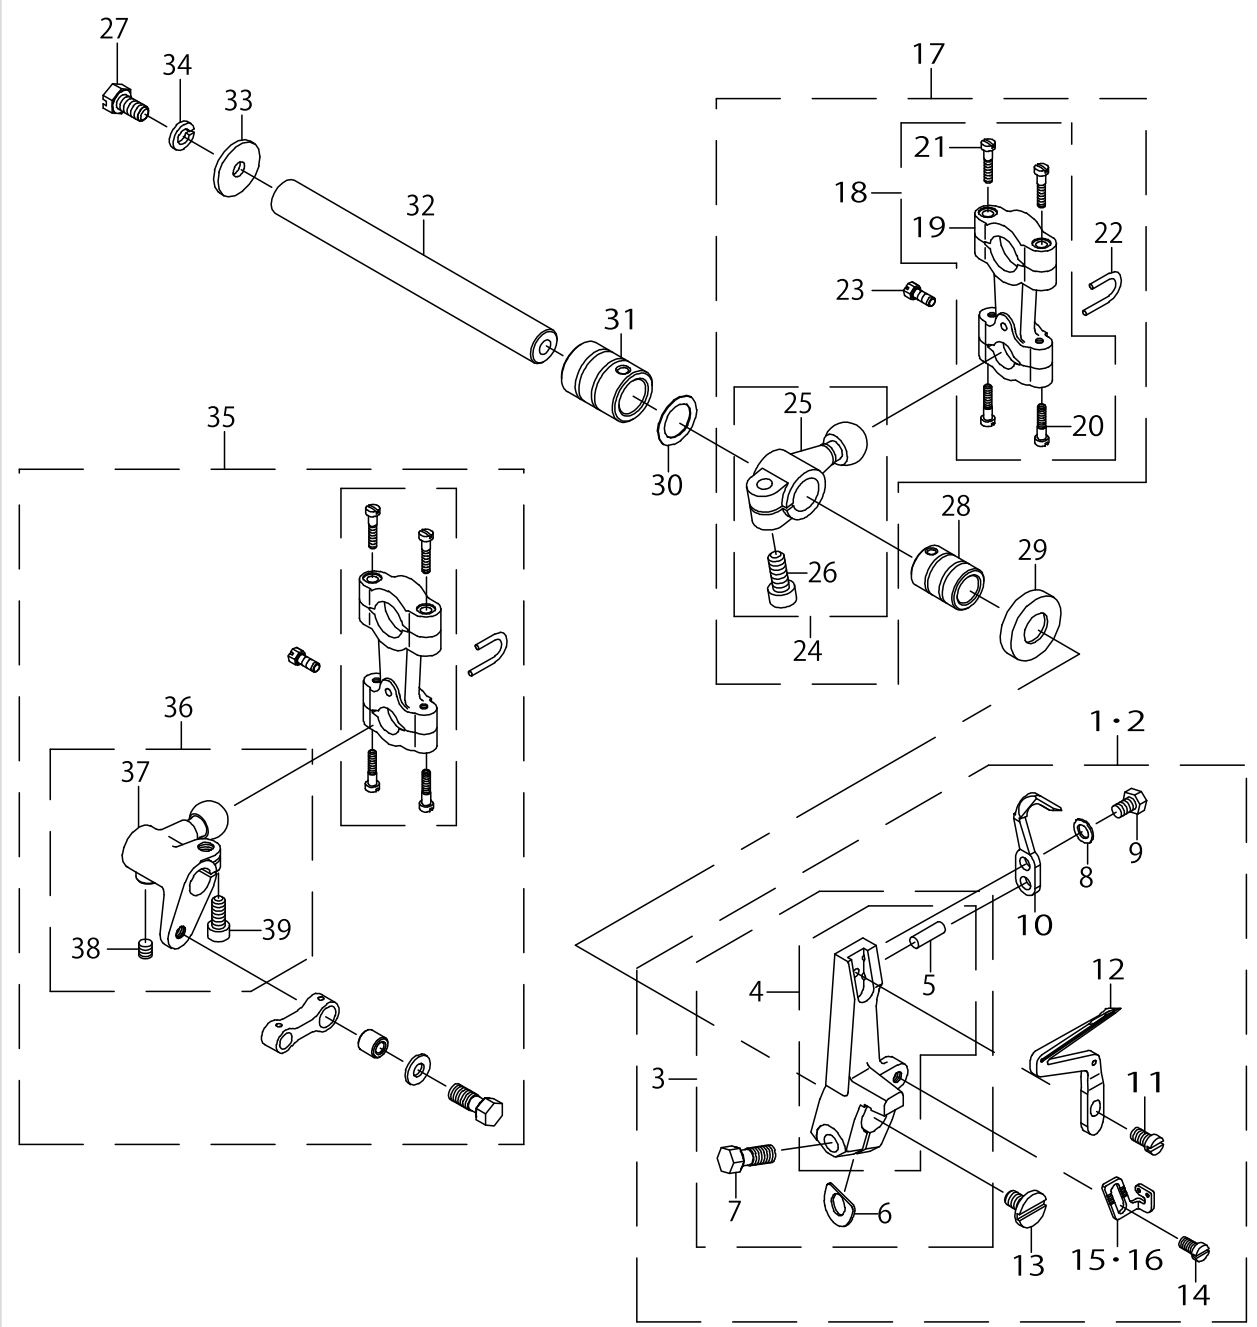

LOWER LOOPER COMPONENTS

MODEL	04D/14D	16D/43D	16D-50H
PARTS NO	15		16
	1		2
	25	37	
	24	38	
	17	36	
	17	35