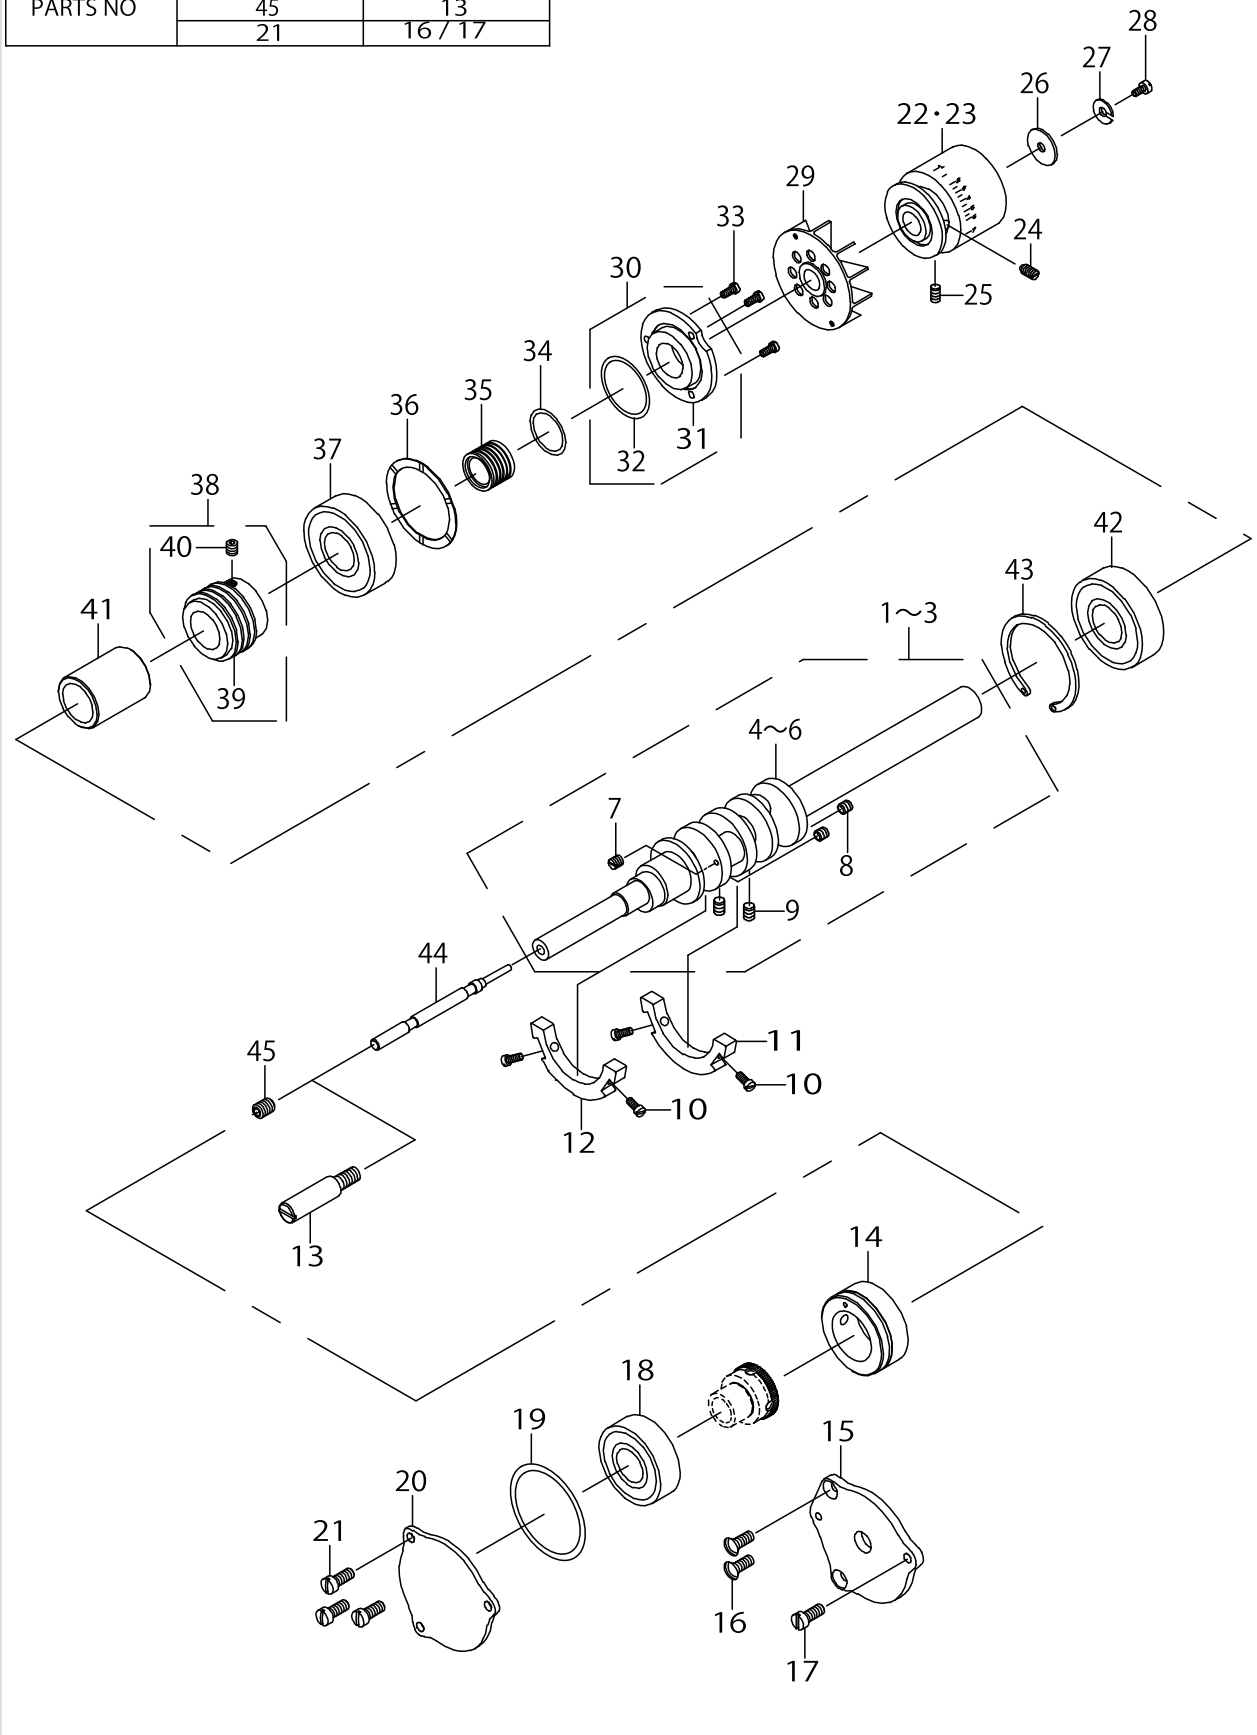

# CRANKSHAFT COMPONENTS

MODEL	04D/14D	16D/43D
PARTS NO	20	15
	45	13
	21	16 / 17

CRANKSHAFT COMPONENTS

No.	Supply Code	Parts No.	Replacement	Parts name	Remarks	Choice	Step	Level	Cons	Qty	Rep. QTY
1		40159606		MAIN SHAFT COMB.						1	
2		40159607		MAIN SHAFT COMB. (HIGH TYPE)	FOR 14D-- 40H/14D-4- 4H/16D-50H					1	
3		40164012		MAIN SHAFT COMB.(30P)	FOR 30P					1	
4		40159605		MAIN SHAFT (HIGH TYPE)	FOR 14D-- 40H/14D-4- 4H/16D-50H			*		1	
5		40159604		MAIN SHAFT				*		1	
6		40164011		MAIN SHAFT (30P)	FOR 30P			*		1	
7		70000565		E_SCREW				*		1	
8		70000565		E_SCREW				*		2	
9		70000564		E_SCREW				*		2	
10		70000535		E_SCREW						4	
11		70000619		BALANCE BLOCK						1	
12		70000620		BALANCE BLOCK						1	
13		70000460		FASTENER PIN	FOR 16D/43D					1	
14		70000130		BUSHING						1	
15		70000701		BEARING COVER	FOR 16D/43D					1	
16		70000554		E_SCREW	FOR 16D/43D					2	
17		70000562		E_SCREW	FOR 16D/43D					1	
18	R	70000694	70000741	BEARING						1	1.00
19		70000145		O-RING						1	
20		70000700		BEARING COVER	FOR 04D/14D					1	
21		70000508		E_SCREW	FOR 04D/14D					3	
22		40164058		HAND WHEEL (30P)	FOR 30P					1	
23		40159601		HAND WHEEL						1	
24		70000536		E_SCREW						1	
25		70000546		E_SCREW						1	
26		70000341		GASKET						1	
27		70000612		WASHER						1	
28		40159603		M_SCREW						1	
29		70000750		FAN BLADE						1	
30		70000431		SIDE COVER COMB.						1	
31		70000430		SIDE COVER				*		1	
32		70000145		O-RING				*		1	
33		70000521		E_SCREW						3	
34		70000143		O-RING						1	
35		70000149		WORM WHEEL						1	
36		70000699		WASHER						1	
37		70000695		BEARING						1	
38		70000259		WORM WHEEL						1	
39		70000257		WORM WHEEL				*		1	
40		70000522		E_SCREW				*		1	
41		70000314		SHAFT						1	
42		70000696		BEARING						1	
43		70000449		STOP RING						1	
44		70000737		SHAFT						1	