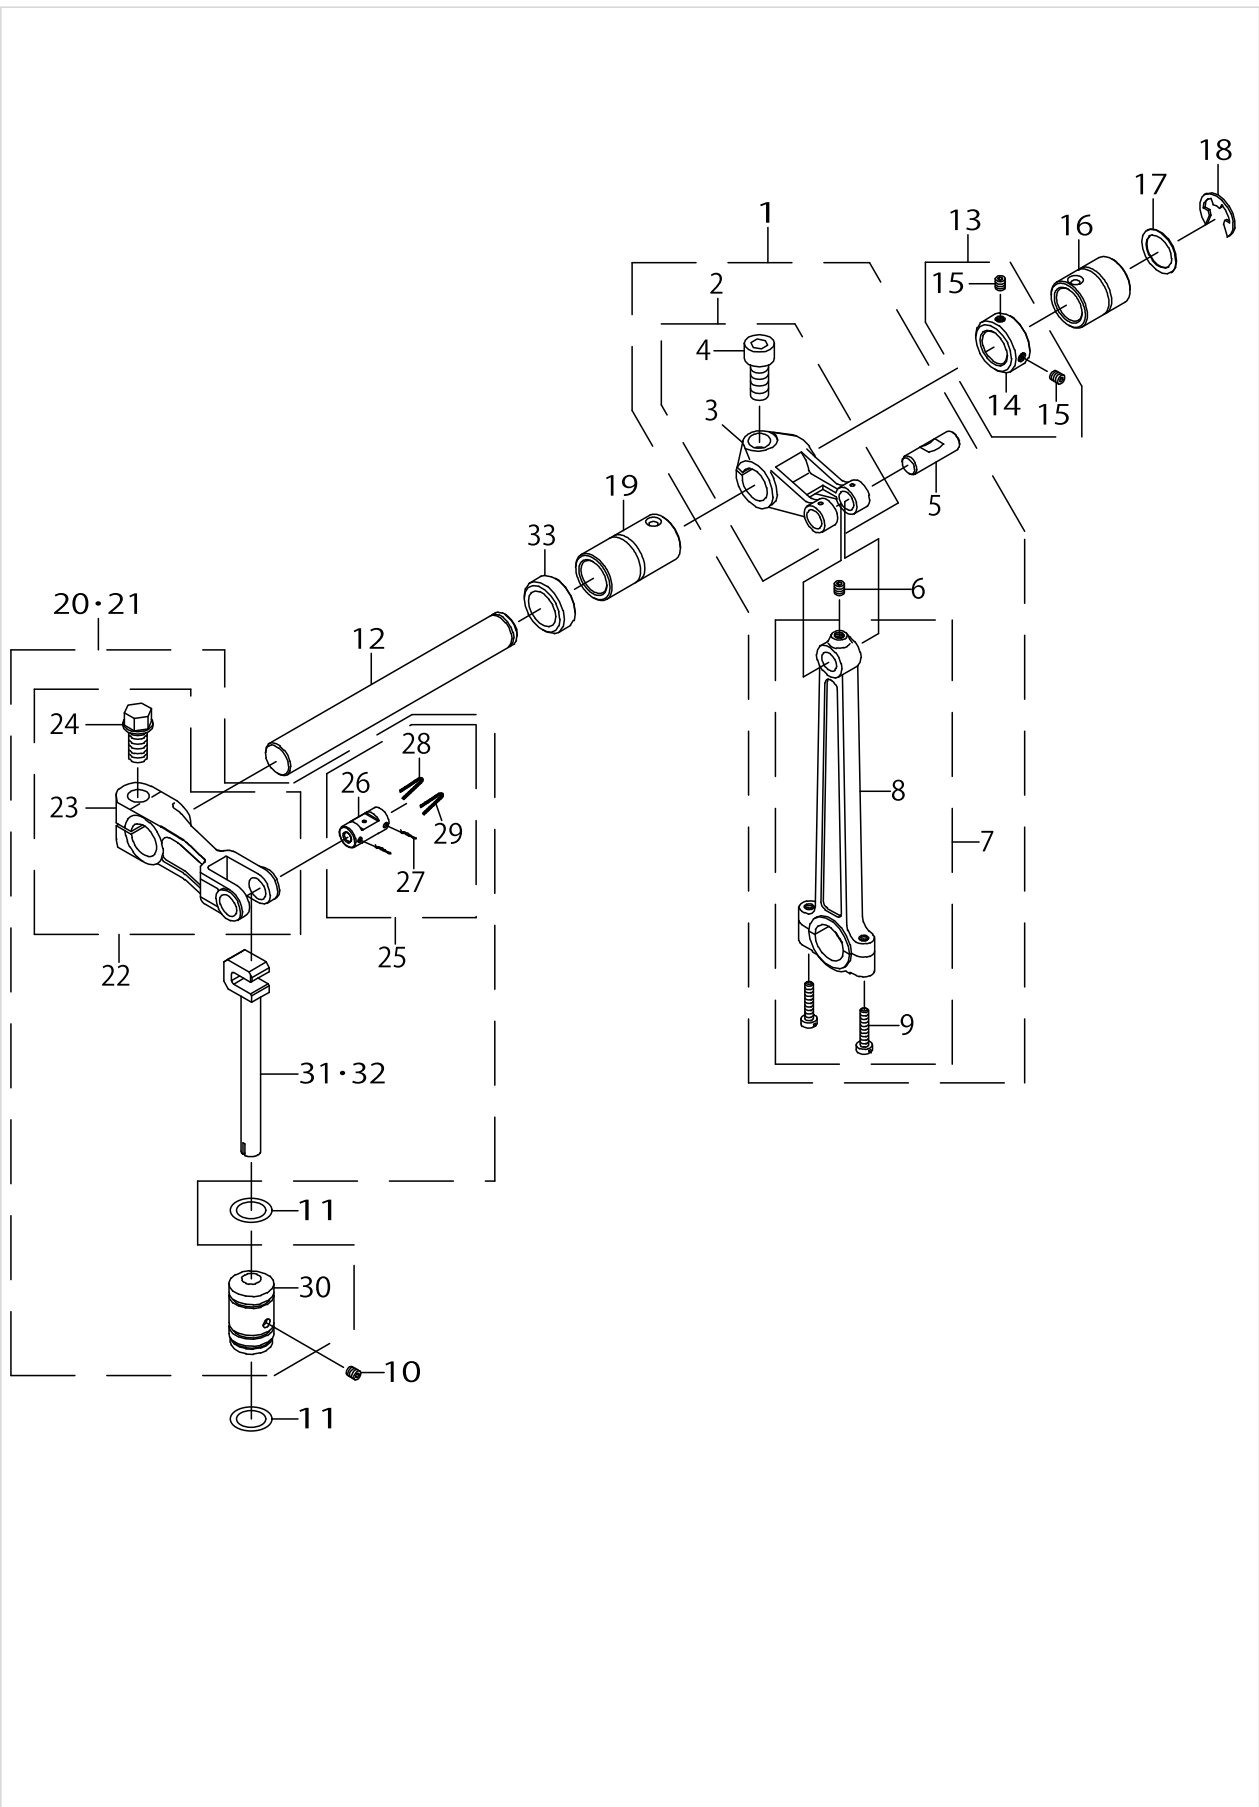

CRANKSHAFT COMPONENTS

MODEL	04D/14D	16D/43D
PARTS NO	20	15
	45	13
	21	16 / 17

CRANKSHAFT COMPONENTS

No.	Supply Code	Parts No.	Replacement	Parts name	Remarks	Choice	Step	Level	Cons	Qty	Rep. QTY
45		40159608		M_SCREW	FOR 04D/14D					1	

NEEDLE DRIVING SHAFT COMPONENTS

NEEDLE DRIVING SHAFT COMPONENTS

No.	Supply Code	Parts No.	Replacement	Parts name	Remarks	Choice	Step	Level	Cons	Qty	Rep. QTY
1		40159615		SHAFT COMB.						1	
2		70000643		SHAFT				*		1	
3		70000640		NEEDLEBARROCKER				*		1	
4		70000588		M_SCREW				*		1	
5		70000646		PIN				*		1	
6		70000522		E_SCREW				*		1	
7	D	40159618		CONNECTING ROD COMB.				*		1	
8		40159617		CONNECTING ROD				*		1	
9		70000578		M_SCREW				*		2	
10		70000503		E_SCREW						1	
11		70000141		O-RING						2	
12		40167349		ARBOR						1	
13		70000437		COLLAR						1	
14		70000432		COLLAR				*		1	
15		70000522		E_SCREW				*		2	
16		70000637		BUSHING						1	
17		70000362		WASHER						1	
18		70000134		E_CIRCLIPS						1	
19		40167347		BUSHING						1	
20		40167355		NEEDLE BAR COMB.(44H SIZE)	FOR 14D-44H					1	
21		40167348		NEEDLE BAR COMB.						1	
22	R	70000633	40159619	CONNECTING ROD COMB.				*		1	1.00
23		70000632		CONNECTING ROD				*		1	
24		70000593		M_SCREW				*		1	
25		40169823		SHAFT COMB.				*		1	
26		40167350		SHAFT				*		1	
27		70000728		OIL YARN				*		4	
28		CQ200000000		COTTON OIL WICK D=2				*		0.- 032	
29		CQ202000000		COTTON OIL WICK D=2				*		0.- 032	
30		40167352		BUSHING				*		1	
31		40167354		NEEDLE BAR (44H)	FOR 14D-44H			*		1	
32		40167351		NEEDLE BAR				*		1	
33		40167356		OIL SEAL						1	

# THREAD TENSION COMPONENTS

MODEL	04D	14D	16D	43D	14D-30P
PARTS NO	10	1	10	1	113
	5	6	16	17	
	54	53	55	56	
	51	51	52	52	
	63	63	64	64	
	44	44	45	45	
	38	37	39	39	
	8	8	15	15	
	2	2	20	20	
	9	9	21	21	
			14	14	
	35	35	36	36	
	3	4	11	12	
	47	47	48	48	