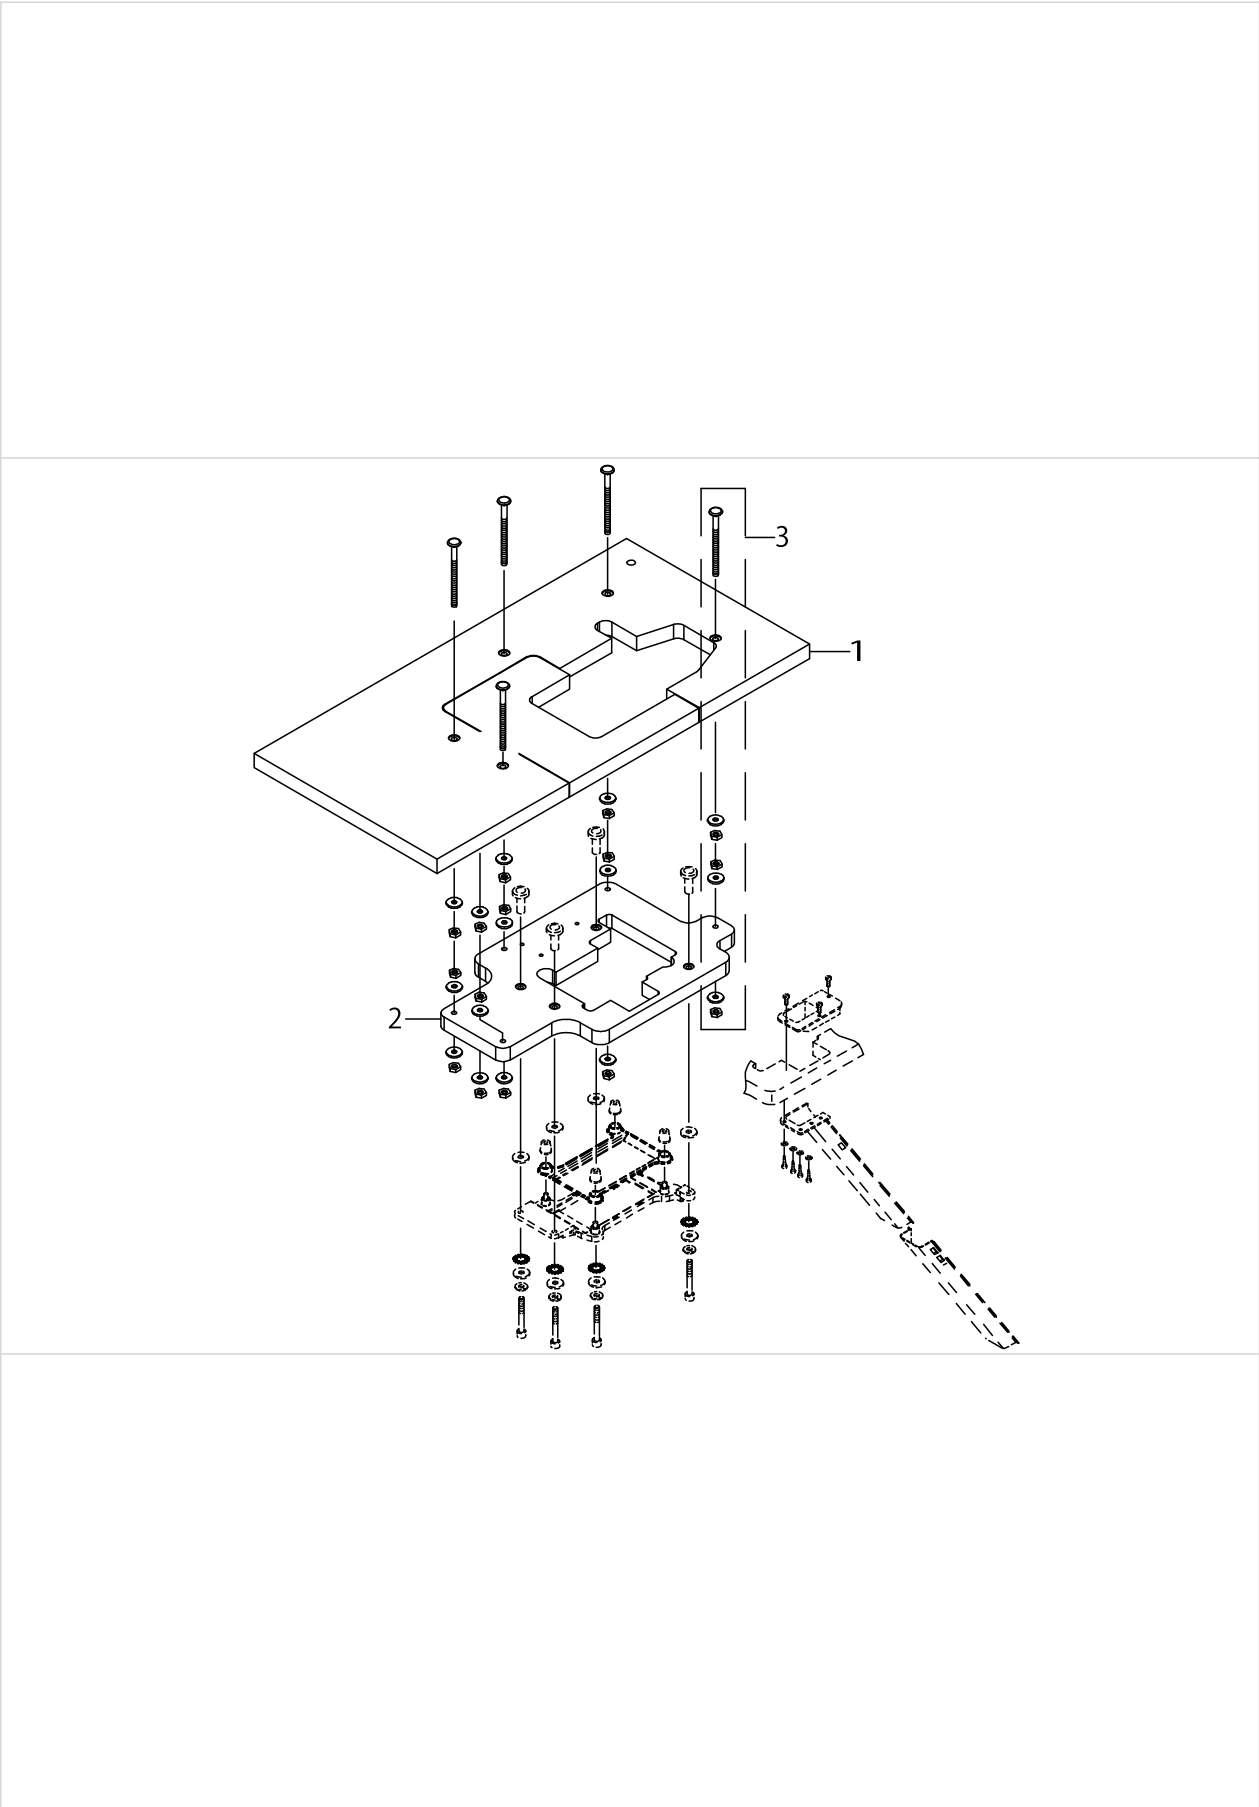

FULLY-SUNKEN TYPE TABLE COMPONENTS

FULLY-SUNKEN TYPE TABLE COMPONENTS

No.	Supply Code	Parts No.	Replacement	Parts name	Remarks	Choice	Step	Level	Cons	Qty	Rep. QTY
1		70000444		TABLE						1	
2		70000706		FIXED TABLE						1	
3		70000884		BOLT ASM.	FIVE PARTS ENCLOSED WITH THE DOTTED LINE ARE ENCLOSED					1