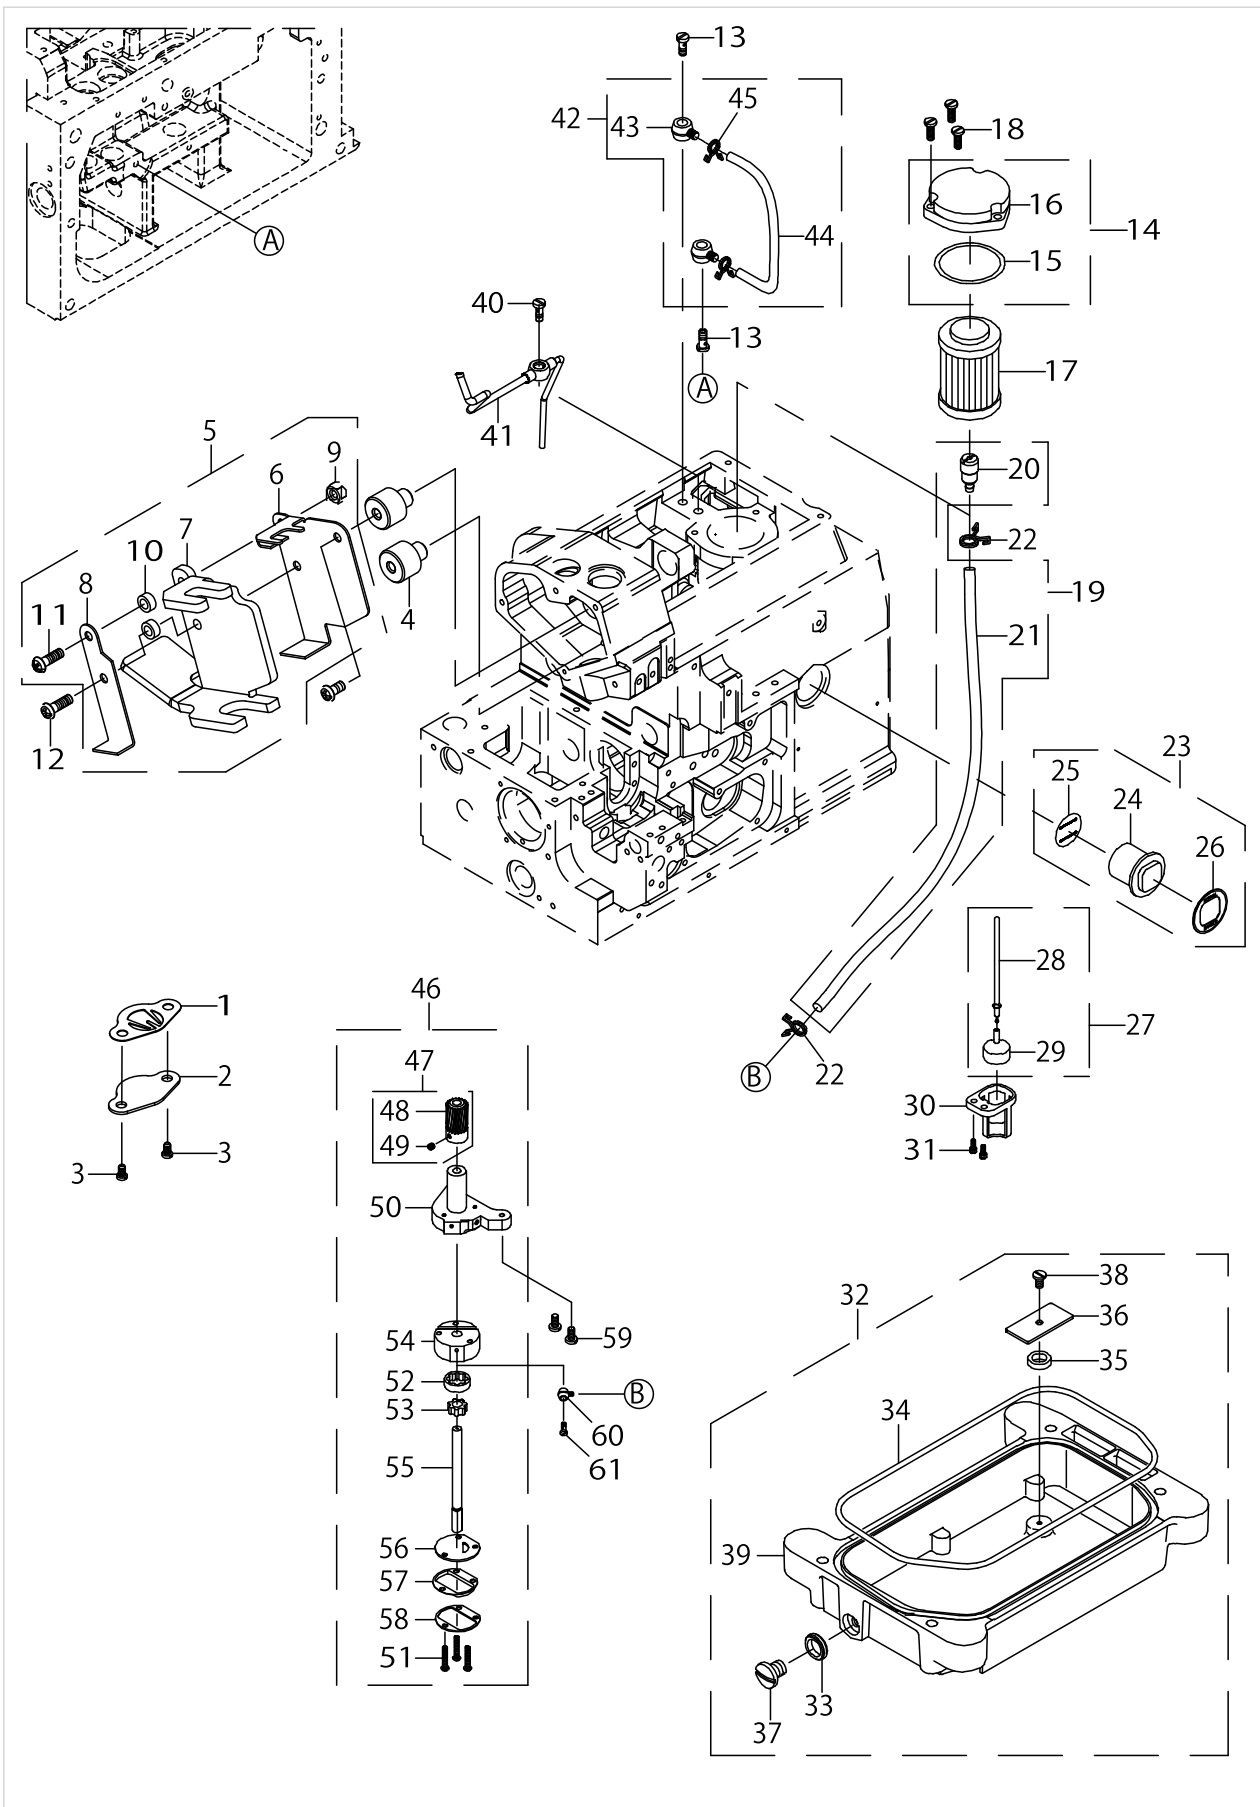

LUBRICATION MECHANISM COMPONENTS

LUBRICATION MECHANISM COMPONENTS

No.	Supply Code	Parts No.	Replacement	Parts name	Remarks	Choice	Step	Level	Cons	Qty	Rep. QTY
1		40167377		LOOPER FELT PRESSER						1	
2		40167376		LOOPER FELT COVER						1	
3		70000538		E_SCREW						2	
4		40167385		NEEDLE LUBRICATION FELT BASE						2	
5		40169819		NEEDLE LUBRICATI- ON FELT COMB.						1	
6		40167386		NEEDLE LUBRICATION FELT SEAT				*		1	
7		40167387		NEEDLE LUBRICATION FELT				*		1	
8		40167388		FELT PRESSER				*		1	
9		40167389		NUT				*		1	
10		40169818		WASHER				*		2	
11		40167390		M SCREW				*		1	
12		40167391		M SCREW						2	
13		70000532		E_SCREW						2	
14		70000675		OIL FILTER						1	
15		70000144		O-RING				*		1	
16		70000674		OIL FILTER COVER				*		1	
17		70000312		OIL FILTER						1	
18		70000520		E_SCREW						3	
19		70000328		OIL TUBE COMB						1	
20		70000428		JOINT				*		1	
21		70000326		HOSE				*		1	
22		70000658		SPRING CLAMP						2	
23		40159762		OIL LEVEL INSPEC- TION LENS COMB.						1	
24		70000157		OIL LEVEL INSPECTION LENS				*		1	
25		70000158		NAME PLATE				*		1	
26		40159761		NAME PLATE				*		1	
27		70000160		OIL INDICATOR ROD COMB.						1	
28		70000159		OIL INDICATOR ROD				*		1	
29		70000261		OIL INDICATOR				*		1	
30		70000262		BAFFLE						1	
31		70000521		E_SCREW						2	
32		40159764		OIL RESERVOIR COMB.						1	
33		70000146		OIL SEAL				*		1	
34		70000273		O-RING				*		1	
35		70000381		MAGNET				*		1	
36		70000382		BAFFLE				*		1	
37		70000533		E_SCREW				*		1	
38		70000518		E_SCREW				*		1	
39		40159763		OIL RESERVOIR COMB.				*		1	
40		70000532		E_SCREW						1	
41		70000693		COPPER TUBE						1	
42		70000329		HOSE COMB.						1	
43		70000323		JOINT				*		2	
44		70000325		HOSE				*		1	
45		70000658		SPRING CLAMP				*		2