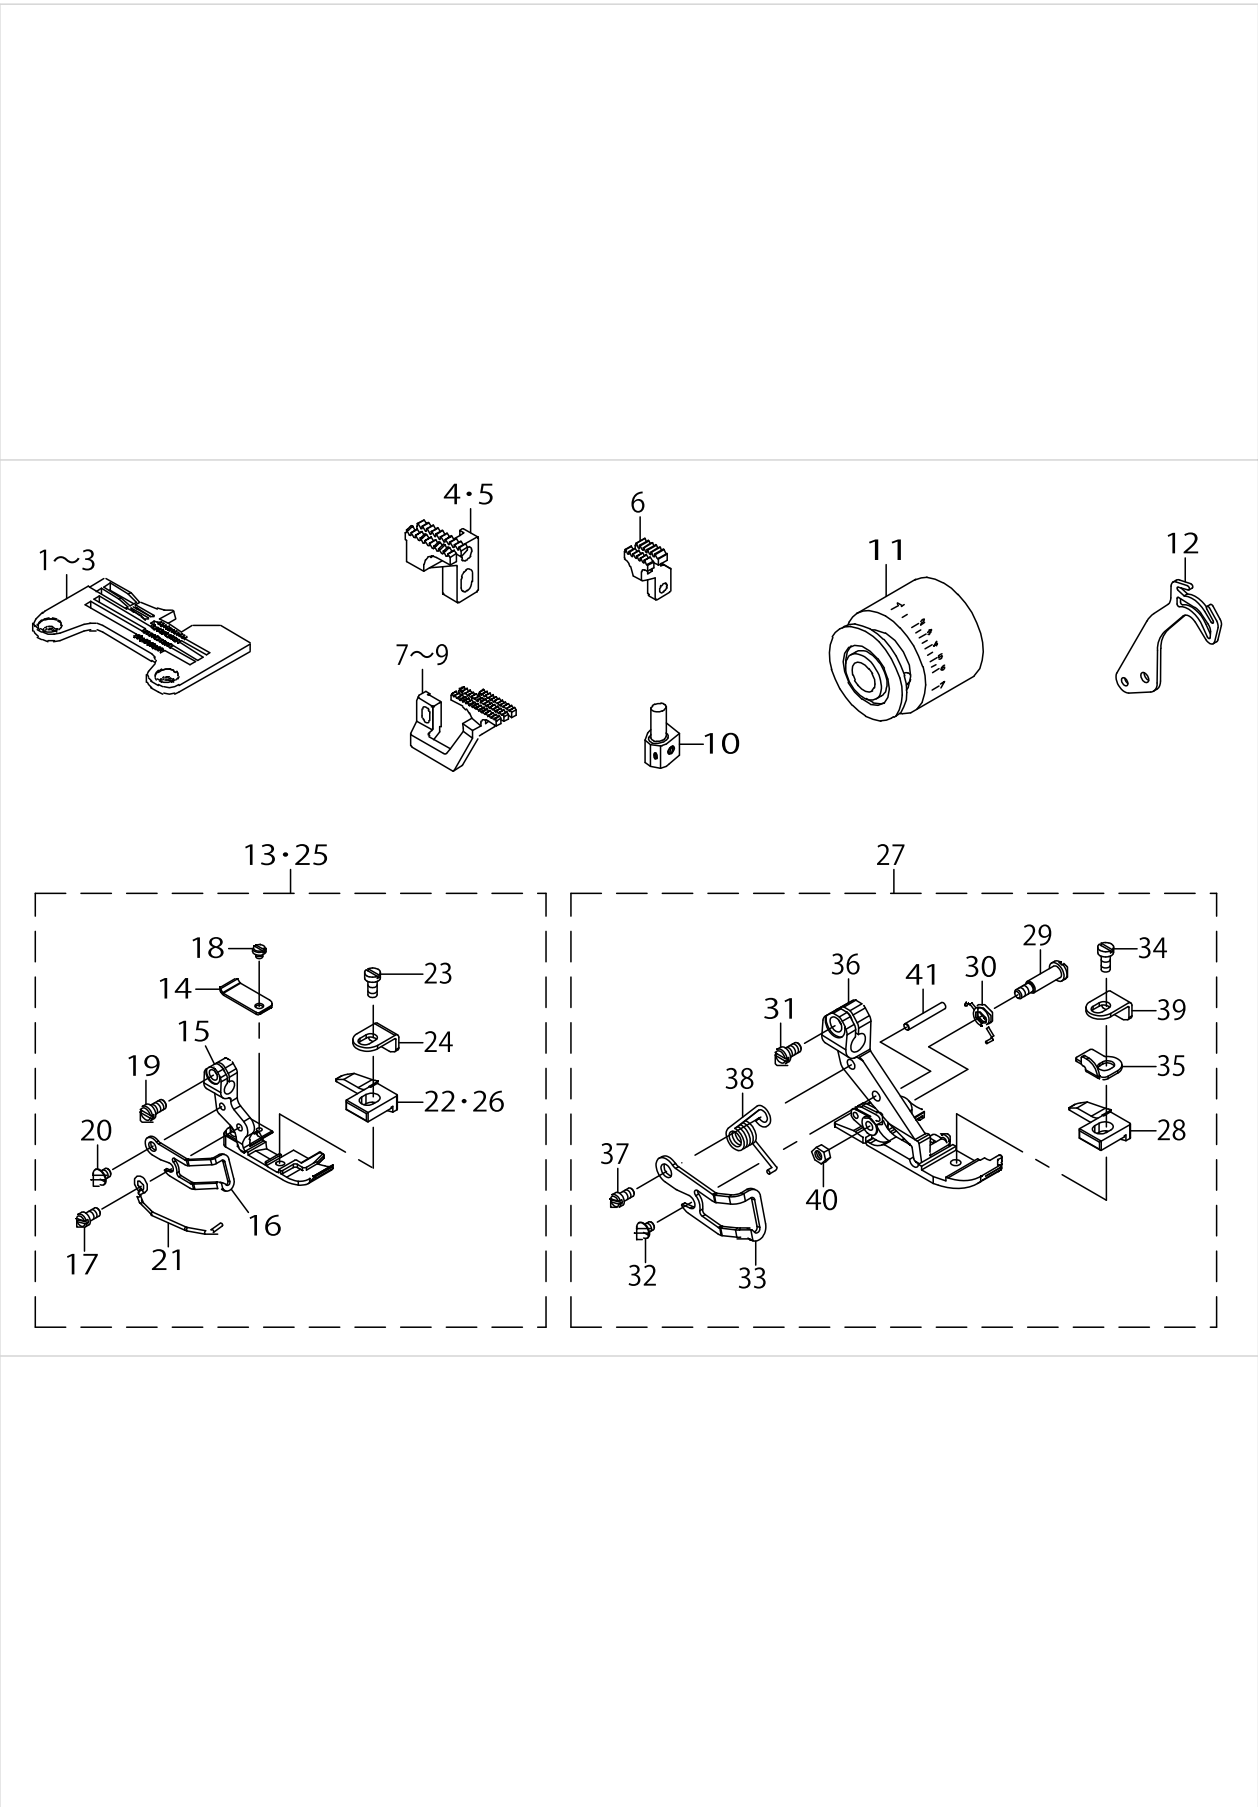

30P COMPONENTS

30P COMPONENTS

No.	Supply Code	Parts No.	Replacement	Parts name	Remarks	Choice	Step	Level	Cons	Qty	Rep. QTY
1		40164048		THROAT PLATE	FOR 14D-BE6-30P					1	
2		40164047		THROAT PLATE	FOR 14D-BB6-30P					1	
3		40164049		THROAT PLATE	FOR 16D-DE4-30P					1	
4		40164050		FEED DOG	FOR 14D-- BE6-30P/1- 4D-BB6-30P					1	
5		40164052		FEED DOG	FOR 16D-DE4-30P					1	
6		40164051		FEED DOG	FOR 14D-- BE6-30P/1- 4D-BB6-3- 0P/ 16D-DE4-30P					1	
7		40164044		FEED DOG	FOR 14D-BE6-30P					1	
8		40164046		FEED DOG	FOR 14D-BB6-30P					1	
9		40164045		FEED DOG	FOR 16D-DE4-30P					1	
10		40164055		NEEDLE CLAMP	FOR 14D-- BE6-30P/1- 4D-BB6-30P					1	
11		40164058		HAND WHEEL(30P)	FOR 14D-- BE6-30P/1- 4D-BB6-3- 0P/ 16D-DE4-30P					1	
12		40164056		THREAD TAKE-UP LEVER	FOR 14D-- BE6-30P/1- 4D-BB6-30P					1	
13		40164021		PRESSER FOOT ASM.	FOR 14D-BE6-30P					1	
14		40164026		REARPRESSERFOOT	FOR 14D-- BE6-30P/1- 4D-BB6-30P			*		1	
15		40164027		PRESSER FOOT HINGE	FOR 14D-- BE6-30P/1- 4D-BB6-30P			*		1	
16		40164041		FINGER GUARD	FOR 14D-- BE6-30P/1- 4D-BB6-30P			*		1	
17		70000500		E_SCREW	FOR 14D-- BE6-30P/1- 4D-BB6-30P			*		1	
18		70000496		E_SCREW	FOR 14D-- BE6-30P/1- 4D-BB6-30P			*		1	
19		70000505		E_SCREW	FOR 14D-- BE6-30P/1- 4D-BB6-30P			*		1	
20		70000538		E_SCREW	FOR 14D-- BE6-30P/1- 4D-BB6-30P			*		1	
21		40164028		PRESSER FOOT ARM SPRING	FOR 14D-- BE6-30P/1- 4D-BB6-30P			*		1	
22		40164024		STITCH TONGUE	FOR 14D-BE6-30P			*		1	
23		70000558		E_SCREW	FOR 14D-- BE6-30P/1- 4D-BB6-30P			*		1	
24		40164053		PRESSER FOOT 514_30P	FOR 14D-- BE6-30P/1- 4D-BB6-30P			*		1	
25		40164020		PRESSER FOOT ASM.	FOR 14D-BB6-30P					1	
26		40164023		STITCH TONGUE	FOR 14D-BB6-30P			*		1	
27		40164029		PRESSER FOOT ASM.	FOR 16D-DE4-30P					1	
28		40164032		STITCH TONGUE	FOR 16D-DE4-30P			*		1	
29		40164039		HINGE SCREW	FOR 16D-DE4-30P			*		1	
30		40164037		SPRING	FOR 16D-DE4-30P			*		1	
31		70000505		E_SCREW	FOR 16D-DE4-30P			*		1