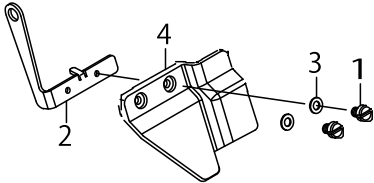

TAPE INSERTION COMPONENTS

TAPE INSERTION COMPONENTS

No.	Supply Code	Parts No.	Replacement	Parts name	Remarks	Choice	Step	Level	Cons	Qty	Rep. QTY
1		70000908		M_SCREW							2
2		40159574		SAFETY PLATE BRACKET							1
3		40159576		WASHER							2
4		40159810		SAFETY PLATE							1
5		70000549		E_SCREW							1
6		40159645		THREAD GUIDE PLATE							1
7		40159815		TAPE GUIDE COMB.							1
8		70000908		M_SCREW				*			1
9		70000452		NUT				*			1
10		70000359		WASHER				*			1
11		40159576		WASHER				*			1
12		40159811		TAPE GUIDE				*			1
13		40159813		TAPE GUIDE				*			1
14		40159814		E_SCREW				*			1
15		40159812		TAPE GUIDE				*			1
16		70000098		TAPE HOLDER	OPTIONAL PARTS						1
17		40159817		PRESSER FOOT							1