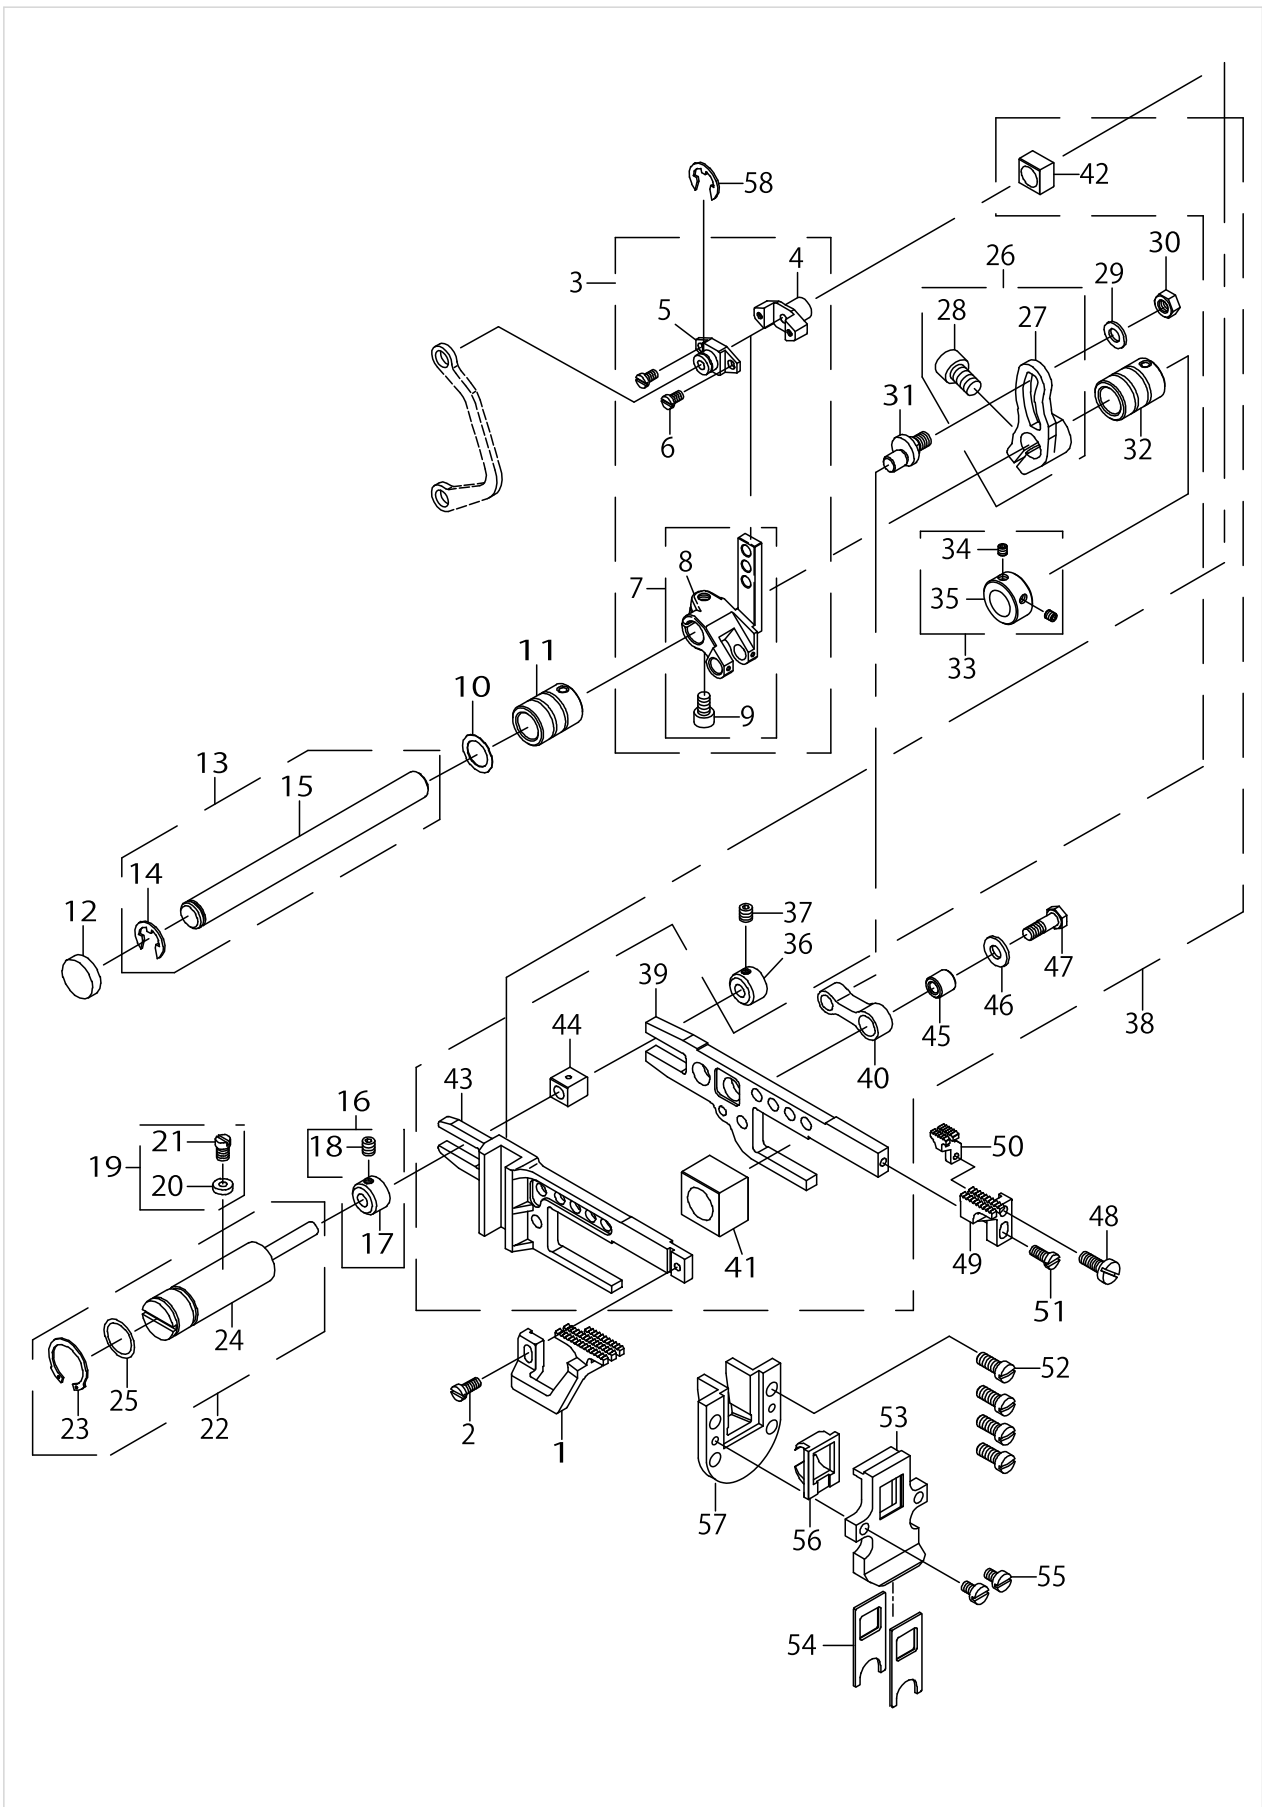

FEED MECHANISM COMPONENTS (2)

FEED MECHANISM COMPONENTS (2)

No.	Supply Code	Parts No.	Replacement	Parts name	Remarks	Choice	Step	Level	Cons	Qty	Rep. QTY
1		*****		FEED DOG	REFER MO-6800D GAUGE TABLE					1	
2		70000509		E_SCREW						1	
3		70000683		CRANK COMB.						1	
4		70000374		ROCKING SEAT				*		1	
5		70000375		ROCKING SEAT				*		1	
6		70000558		E_SCREW				*		2	
7		70000684		CRANK				*		1	
8		70000681		CRANK				*		1	
9		70000590		M_SCREW				*		1	
10		70000361		WASHER						1	
11		70000280		BUSHING						1	
12		70000446		OIL SEAL						1	
13		40159717		ECCENTRIC SHAFT COMB.						1	
14		70000133		E_CIRCLIPS				*		1	
15		40159716		ECCENTRIC SHAFT				*		1	
16		70000435		COLLAR						1	
17	R	70000433	70000435	COLLAR				*		1	1.00
18		70000522		E_SCREW				*		1	
19		70000147		OIL SEAL COMB.						1	
20		70000138		OIL SEAL				*		1	
21		70000548		E_SCREW				*		1	
22		70000734		ECCENTRIC SHAFT						1	
23		70000135		E_CIRCLIPS				*		1	
24		70000733		ECCENTRIC SHAFT				*		1	
25		70000141		O-RING				*		1	
26		70000685		CRANK						1	
27		70000682		CRANK				*		1	
28		70000590		M_SCREW				*		1	
29		70000356		WASHER						1	
30		70000458		NUT						1	
31		70000688		ADJUSTING SHAFT						1	
32		70000410		BUSHING						1	
33		40159676		COLLAR						1	
34		70000522		E_SCREW				*		2	
35		40159715		COLLAR				*		1	
36	R	70000433	70000435	COLLAR						1	1.00
37		70000522		E_SCREW						1	
38		70000731		FEED DOG SEAT COMB.						1	
39		70000422		FEED DOG SEAT				*		1	
40		70000423		CONNECTING ROD				*		1	
41	R	70000429	70000731	SLIDE BLOCK				*		1	1.00
42	R	70000686	70000731	SLIDE BLOCK				*		1	1.00
43	R	70000689	70000731	FEED DOG SEAT				*		1	1.00
44		70000732		SLIDE BLOCK				*		1	
45		70000317		BUSHING				*		1