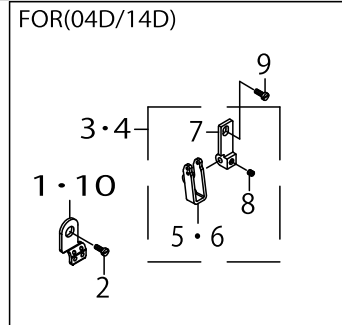

NEEDLE DRIVING SHAFT COMPONENTS

NEEDLE DRIVING SHAFT COMPONENTS

No.	Supply Code	Parts No.	Replacement	Parts name	Remarks	Choice	Step	Level	Cons	Qty	Rep. QTY
1		40159615		SHAFT COMB.						1	
2		70000643		SHAFT				*		1	
3		70000640		NEEDLEBARROCKER				*		1	
4		70000588		M_SCREW				*		1	
5		70000646		PIN				*		1	
6		70000522		E_SCREW				*		1	
7	D	40159618		CONNECTING ROD COMB.				*		1	
8		40159617		CONNECTING ROD				*		1	
9		70000578		M_SCREW				*		2	
10		70000503		E_SCREW						1	
11		70000141		O-RING						2	
12		40167349		ARBOR						1	
13		70000437		COLLAR						1	
14		70000432		COLLAR				*		1	
15		70000522		E_SCREW				*		2	
16		70000637		BUSHING						1	
17		70000362		WASHER						1	
18		70000134		E_CIRCLIPS						1	
19		40167347		BUSHING						1	
20		40167355		NEEDLE BAR COMB.(44H SIZE)	FOR 14D-44H					1	
21		40167348		NEEDLE BAR COMB.						1	
22	R	70000633	40159619	CONNECTING ROD COMB.				*		1	1.00
23		70000632		CONNECTING ROD				*		1	
24		70000593		M_SCREW				*		1	
25		40169823		SHAFT COMB.				*		1	
26		40167350		SHAFT				*		1	
27		70000728		OIL YARN				*		4	
28		CQ200000000		COTTON OIL WICK D=2				*		0.- 032	
29		CQ202000000		COTTON OIL WICK D=2				*		0.- 032	
30		40167352		BUSHING				*		1	
31		40167354		NEEDLE BAR (44H)	FOR 14D-44H			*		1	
32		40167351		NEEDLE BAR				*		1	
33		40167356		OIL SEAL						1	

# THREAD TENSION COMPONENTS

MODEL	04D	14D	16D	43D	14D-30P
PARTS NO	10	1	10	1	113
	5	6	16	17	
	54	53	55	56	
	51	51	52	52	
	63	63	64	64	
	44	44	45	45	
	38	37	39	39	
	8	8	15	15	
	2	2	20	20	
	9	9	21	21	
			14	14	
	35	35	36	36	
	3	4	11	12	
	47	47	48	48	