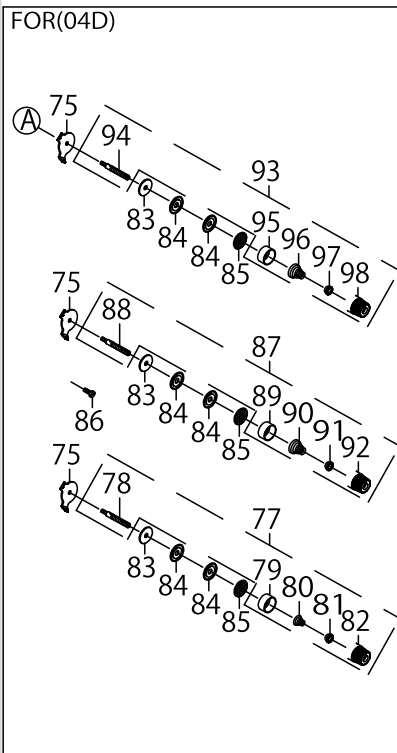

CRANKSHAFT COMPONENTS

MODEL	04D/14D	16D/43D
PARTS NO	20	15
	45	13
	21	16 / 17

CRANKSHAFT COMPONENTS

No.	Supply Code	Parts No.	Replacement	Parts name	Remarks	Choice	Step	Level	Cons	Qty	Rep. QTY
45		40159608		M_SCREW	FOR 04D/14D					1	

NEEDLE DRIVING SHAFT COMPONENTS

NEEDLE DRIVING SHAFT COMPONENTS

No.	Supply Code	Parts No.	Replacement	Parts name	Remarks	Choice	Step	Level	Cons	Qty	Rep. QTY
1		40159615		SHAFT COMB.						1	
2		70000643		SHAFT				*		1	
3		70000640		NEEDLEBARROCKER				*		1	
4		70000588		M_SCREW				*		1	
5		70000646		PIN				*		1	
6		70000522		E_SCREW				*		1	
7	D	40159618		CONNECTING ROD COMB.				*		1	
8		40159617		CONNECTING ROD				*		1	
9		70000578		M_SCREW				*		2	
10		70000503		E_SCREW						1	
11		70000141		O-RING						2	
12		40167349		ARBOR						1	
13		70000437		COLLAR						1	
14		70000432		COLLAR				*		1	
15		70000522		E_SCREW				*		2	
16		70000637		BUSHING						1	
17		70000362		WASHER						1	
18		70000134		E_CIRCLIPS						1	
19		40167347		BUSHING						1	
20		40167355		NEEDLE BAR COMB.(44H SIZE)	FOR 14D-44H					1	
21		40167348		NEEDLE BAR COMB.						1	
22	R	70000633	40159619	CONNECTING ROD COMB.				*		1	1.00
23		70000632		CONNECTING ROD				*		1	
24		70000593		M_SCREW				*		1	
25		40169823		SHAFT COMB.				*		1	
26		40167350		SHAFT				*		1	
27		70000728		OIL YARN				*		4	
28		CQ200000000		COTTON OIL WICK D=2				*		0.- 032	
29		CQ202000000		COTTON OIL WICK D=2				*		0.- 032	
30		40167352		BUSHING				*		1	
31		40167354		NEEDLE BAR (44H)	FOR 14D-44H			*		1	
32		40167351		NEEDLE BAR				*		1	
33		40167356		OIL SEAL						1	

# THREAD TENSION COMPONENTS

MODEL	04D	14D	16D	43D	14D-30P
PARTS NO	10	1	10	1	113
	5	6	16	17	
	54	53	55	56	
	51	51	52	52	
	63	63	64	64	
	44	44	45	45	
	38	37	39	39	
	8	8	15	15	
	2	2	20	20	
	9	9	21	21	
			14	14	
	35	35	36	36	
	3	4	11	12	
	47	47	48	48	