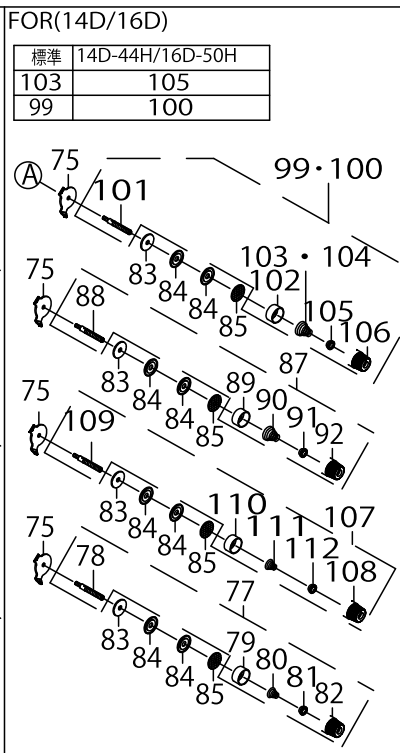

CRANKSHAFT COMPONENTS

MODEL	04D/14D	16D/43D
PARTS NO	20	15
	45	13
	21	16 / 17

CRANKSHAFT COMPONENTS

No.	Supply Code	Parts No.	Replacement	Parts name	Remarks	Choice	Step	Level	Cons	Qty	Rep. QTY
45		40159608		M_SCREW	FOR 04D/14D					1	

# THREAD TENSION COMPONENTS

MODEL	04D	14D	16D	43D	14D-30P
PARTS NO	10	1	10	1	113
	5	6	16	17	
	54	53	55	56	
	51	51	52	52	
	63	63	64	64	
	44	44	45	45	
	38	37	39	39	
	8	8	15	15	
	2	2	20	20	
	9	9	21	21	
			14	14	
	35	35	36	36	
	3	4	11	12	
	47	47	48	48	