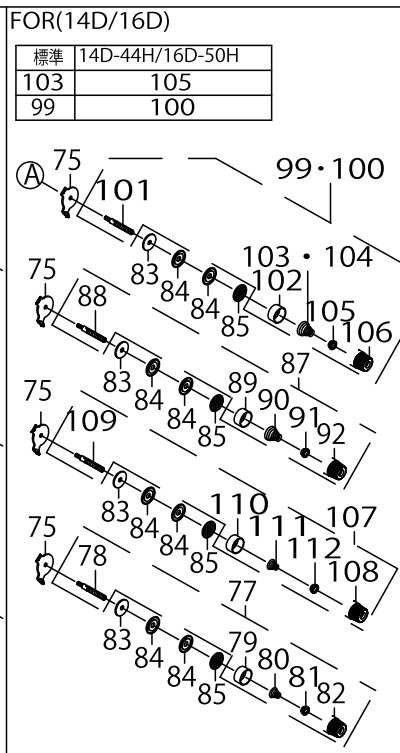

CRANKSHAFT COMPONENTS

MODEL	04D/14D	16D/43D
PARTS NO	20	15
	45	13
	21	16 / 17

CRANKSHAFT COMPONENTS

No.	Supply Code	Parts No.	Replacement	Parts name	Remarks	Choice	Step	Level	Cons	Qty	Rep. QTY
45		40159608		M_SCREW	FOR 04D/14D					1	

# THREAD TENSION COMPONENTS

MODEL	04D	14D	16D	43D	14D-30P
PARTS NO	10	1	10	1	113
	5	6	16	17	
	54	53	55	56	
	51	51	52	52	
	63	63	64	64	
	44	44	45	45	
	38	37	39	39	
	8	8	15	15	
	2	2	20	20	
	9	9	21	21	
			14	14	
	35	35	36	36	
	3	4	11	12	
	47	47	48	48	