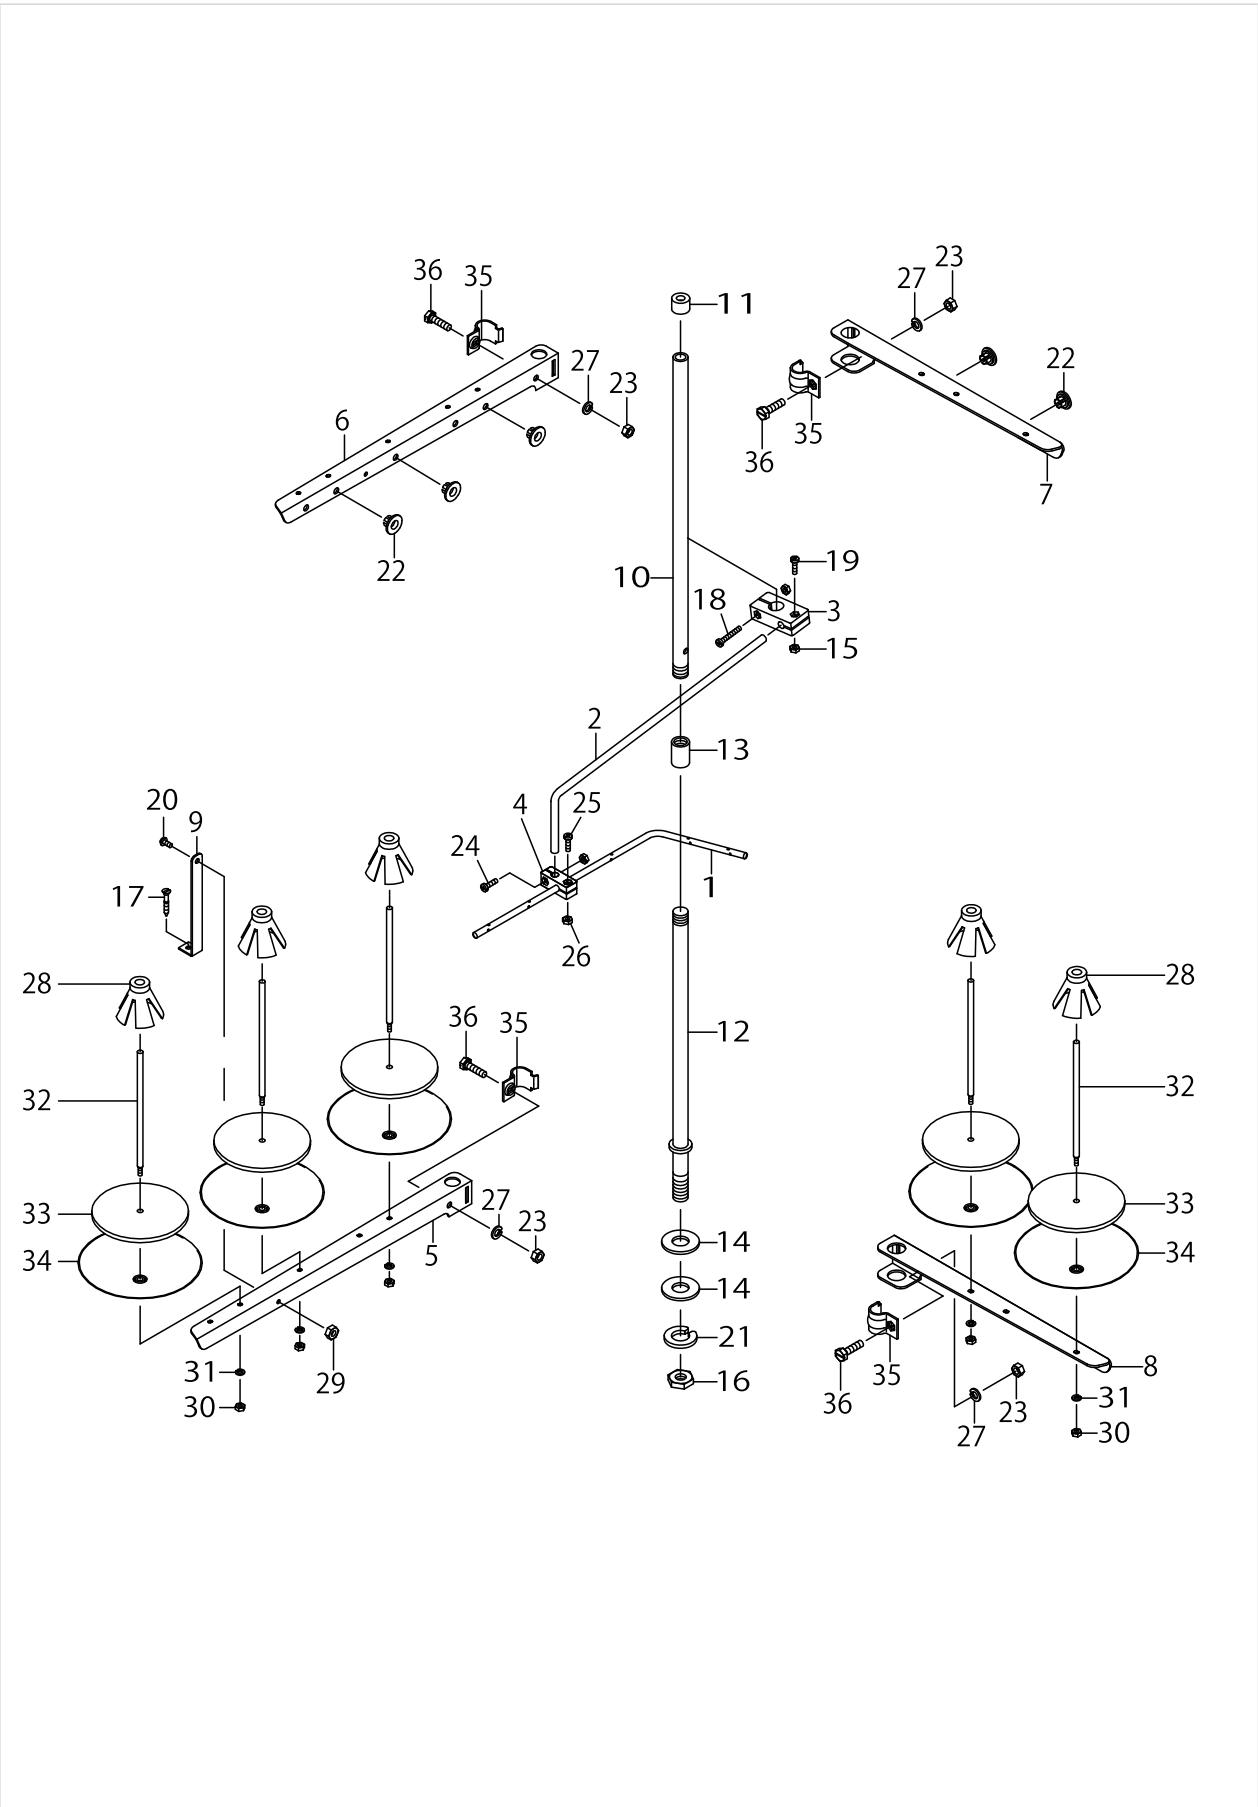

THREAD STAND COMPONENTS (FOR MO-6816D)

THREAD STAND COMPONENTS (FOR MO-6816D)

No.	Supply Code	Parts No.	Replacement	Parts name	Remarks	Choice	Step	Level	Cons	Qty	Rep. QTY
1		70000177		THREAD GUIDE BAR						1	
2		70000179		THREAD GUIDE BAR						1	
3		70000180		FIXED SEAT						1	
4		70000181		FIXED SEAT						1	
5		70000182		THREAD GUIDE BAR						1	
6		70000183		THREAD GUIDE BAR						1	
7		70000184		THREAD GUIDE BAR						1	
8		70000185		THREAD GUIDE BAR						1	
9		70000186		SUPPORTER						1	
10		70000188		THREAD STAND ROD						1	
11		70000189		THREAD STAND COVER						1	
12		70000190		THREAD STAND ROD						1	
13		70000192		CONNECTING LOOP						1	
14		70000354		WASHER						2	
15		70000454		NUT						2	
16		70000455		NUT						1	
17		70000547		E_SCREW						1	
18		70000579		M_SCREW						1	
19		70000580		M_SCREW						1	
20		70000581		M_SCREW						1	
21		70000618		WASHER						1	
22		70000219		PLUG						5	
23		70000456		NUT						4	
24		70000580		M_SCREW						1	
25		70000580		M_SCREW						1	
26		70000454		NUT						2	
27		70000611		WASHER						4	
28		70000218		THREAD STEADY BALL SEAT						5	
29		70000454		NUT						1	
30		70000454		NUT						5	
31		70000615		WASHER						5	
32		70000217		CONNECTING LOOP						5	
33		70000216		SPONGY CUSHION						5	
34		70000215		COILING SEAT						5	
35		70000191		FIXED PLATE						4	
36		70000589		M_SCREW						4