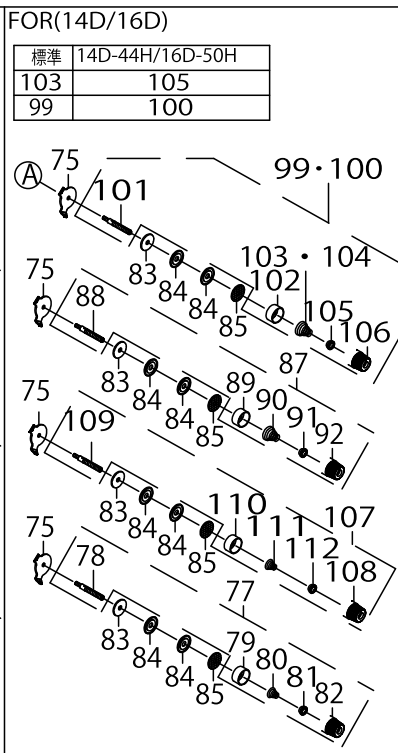

CRANKSHAFT COMPONENTS

MODEL	04D/14D	16D/43D
PARTS NO	20	15
	45	13
	21	16 / 17

CRANKSHAFT COMPONENTS

No.	Supply Code	Parts No.	Replacement	Parts name	Remarks	Choice	Step	Level	Cons	Qty	Rep. QTY
45		40159608		M_SCREW	FOR 04D/14D					1	

# THREAD TENSION COMPONENTS

MODEL	04D	14D	16D	43D	14D-30P
PARTS NO	10	1	10	1	113
	5	6	16	17	
	54	53	55	56	
	51	51	52	52	
	63	63	64	64	
	44	44	45	45	
	38	37	39	39	
	8	8	15	15	
	2	2	20	20	
	9	9	21	21	
			14	14	
	35	35	36	36	
	3	4	11	12	
	47	47	48	48	