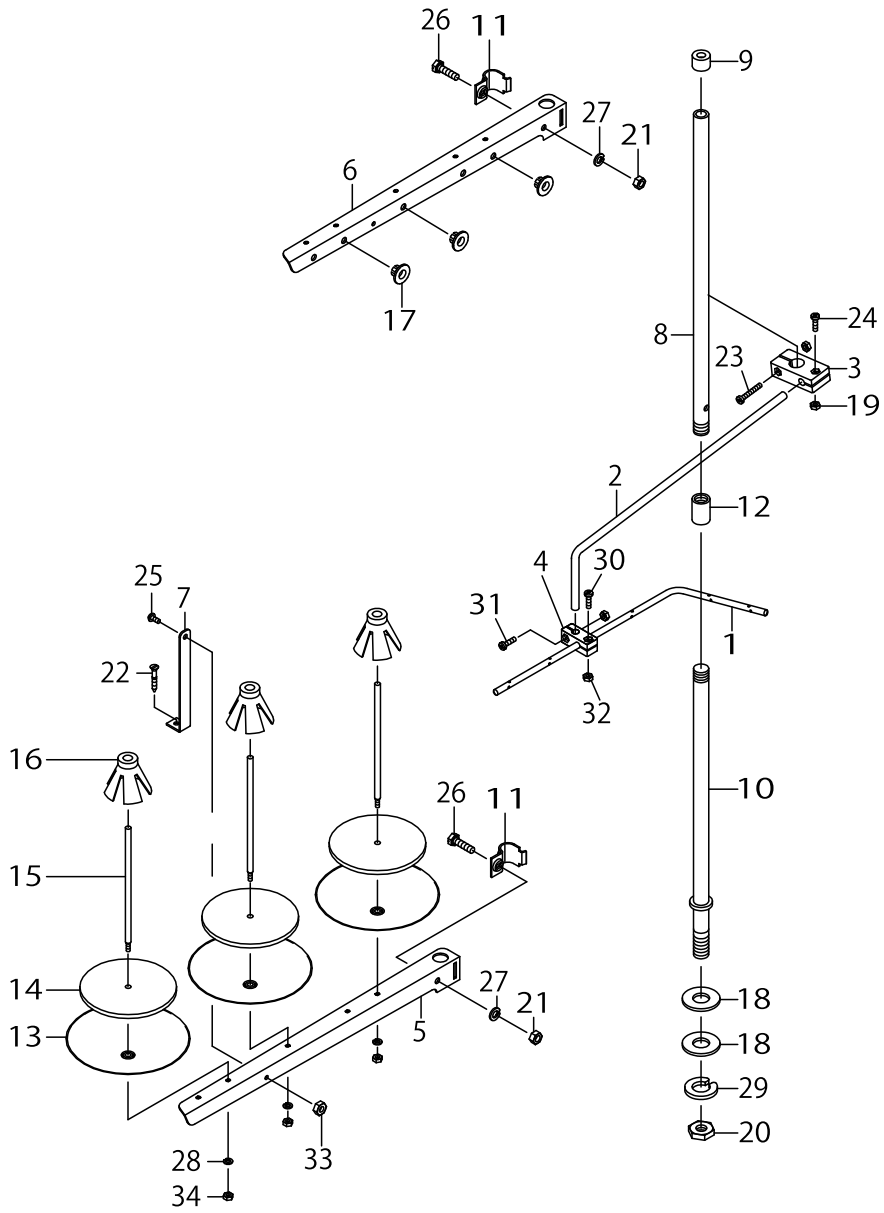

THREAD STAND COMPONENTS (FOR MO-6804D)

THREAD STAND COMPONENTS (FOR MO-6804D)

No.	Supply Code	Parts No.	Replacement	Parts name	Remarks	Choice	Step	Level	Cons	Qty	Rep. QTY
1		70000178		THREAD GUIDE PLATE						1	
2		70000179		THREAD GUIDE BAR						1	
3		70000180		FIXED SEAT						1	
4		70000181		FIXED SEAT						1	
5		70000182		THREAD GUIDE BAR						1	
6		70000183		THREAD GUIDE BAR						1	
7		70000186		SUPPORTER						1	
8		70000188		THREAD STAND ROD						1	
9		70000189		THREAD STAND COVER						1	
10		70000190		THREAD STAND ROD						1	
11		70000191		FIXED PLATE						2	
12		70000192		CONNECTING LOOP						1	
13		70000215		COILING SEAT						3	
14		70000216		SPONGY CUSHION						3	
15		70000217		CONNECTING LOOP						3	
16		70000218		THREAD STEADY BALL SEAT						3	
17		70000219		PLUG						3	
18		70000354		WASHER						2	
19		70000454		NUT						2	
20		70000455		NUT						1	
21		70000456		NUT						2	
22		70000547		E_SCREW						1	
23		70000579		M_SCREW						1	
24		70000580		M_SCREW						1	
25		70000581		M_SCREW						1	
26		70000589		M_SCREW						2	
27		70000611		WASHER						2	
28		70000615		WASHER						3	
29		70000618		WASHER						1	
30		70000580		M_SCREW						1	
31		70000580		M_SCREW						1	
32		70000454		NUT						2	
33		70000454		NUT						1	
34		70000454		NUT						3