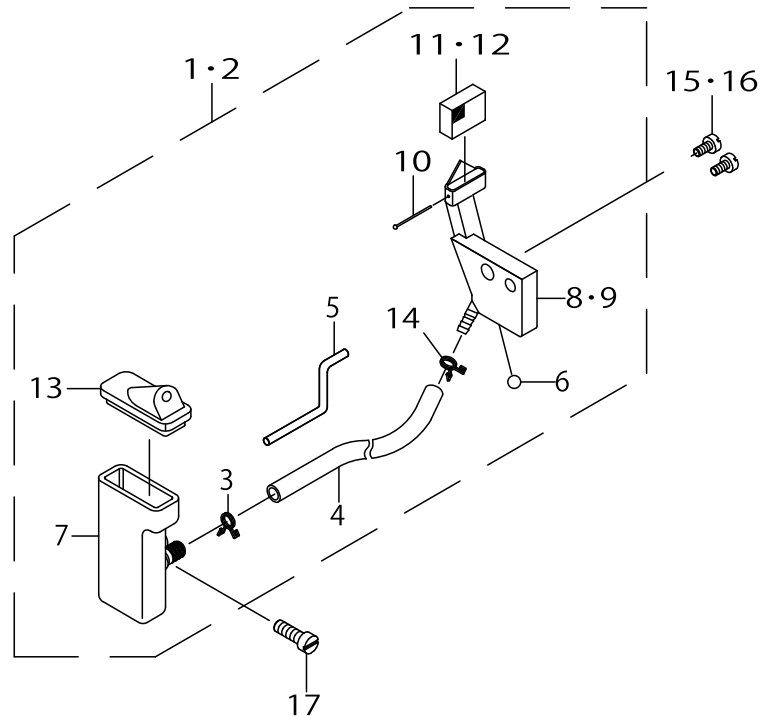

NEEDLE COOLER UNIT COMPONENTS

MODEL	04D/14D	16D/43D
PARTS NO	11	12
	8	9
	1	2
	15	16