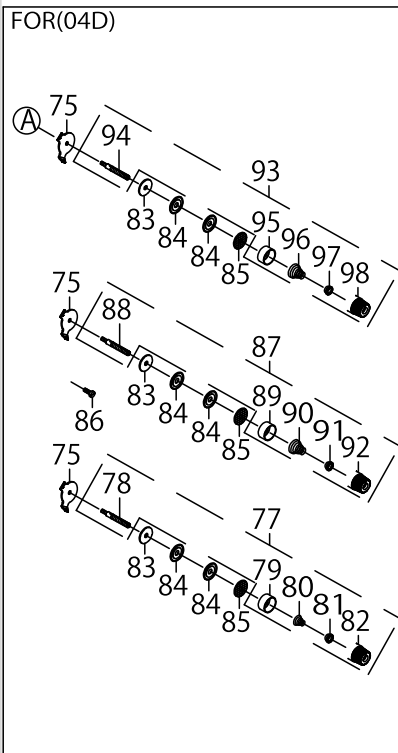

CRANKSHAFT COMPONENTS

MODEL	04D/14D	16D/43D
PARTS NO	20	15
	45	13
	21	16 / 17

CRANKSHAFT COMPONENTS

No.	Supply Code	Parts No.	Replacement	Parts name	Remarks	Choice	Step	Level	Cons	Qty	Rep. QTY
45		40159608		M_SCREW	FOR 04D/14D					1	

# THREAD TENSION COMPONENTS

MODEL	04D	14D	16D	43D	14D-30P
PARTS NO	10	1	10	1	113
	5	6	16	17	
	54	53	55	56	
	51	51	52	52	
	63	63	64	64	
	44	44	45	45	
	38	37	39	39	
	8	8	15	15	
	2	2	20	20	
	9	9	21	21	
			14	14	
	35	35	36	36	
	3	4	11	12	
	47	47	48	48	