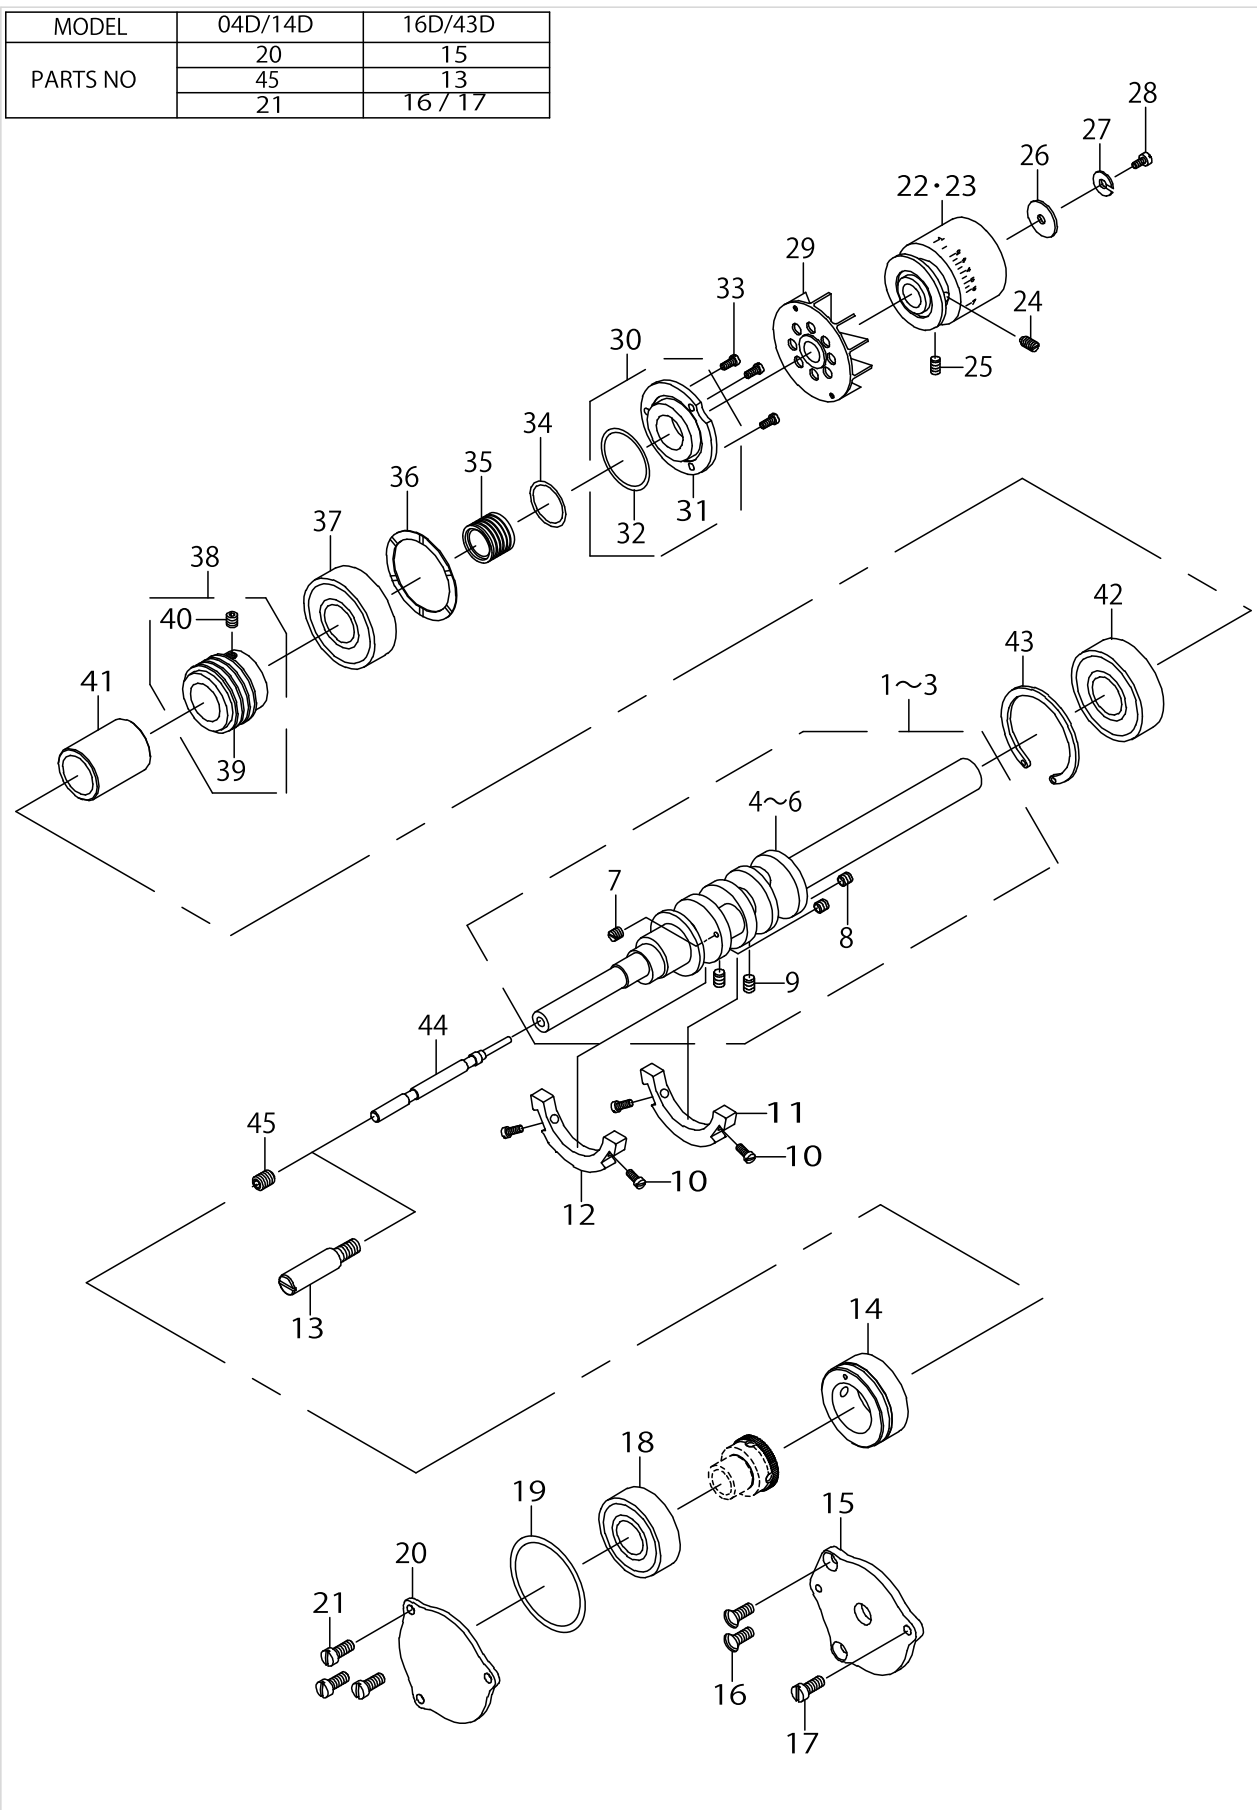

CRANKSHAFT COMPONENTS

MODEL	04D/14D	16D/43D
PARTS NO	20	15
	45	13
	21	16 / 17