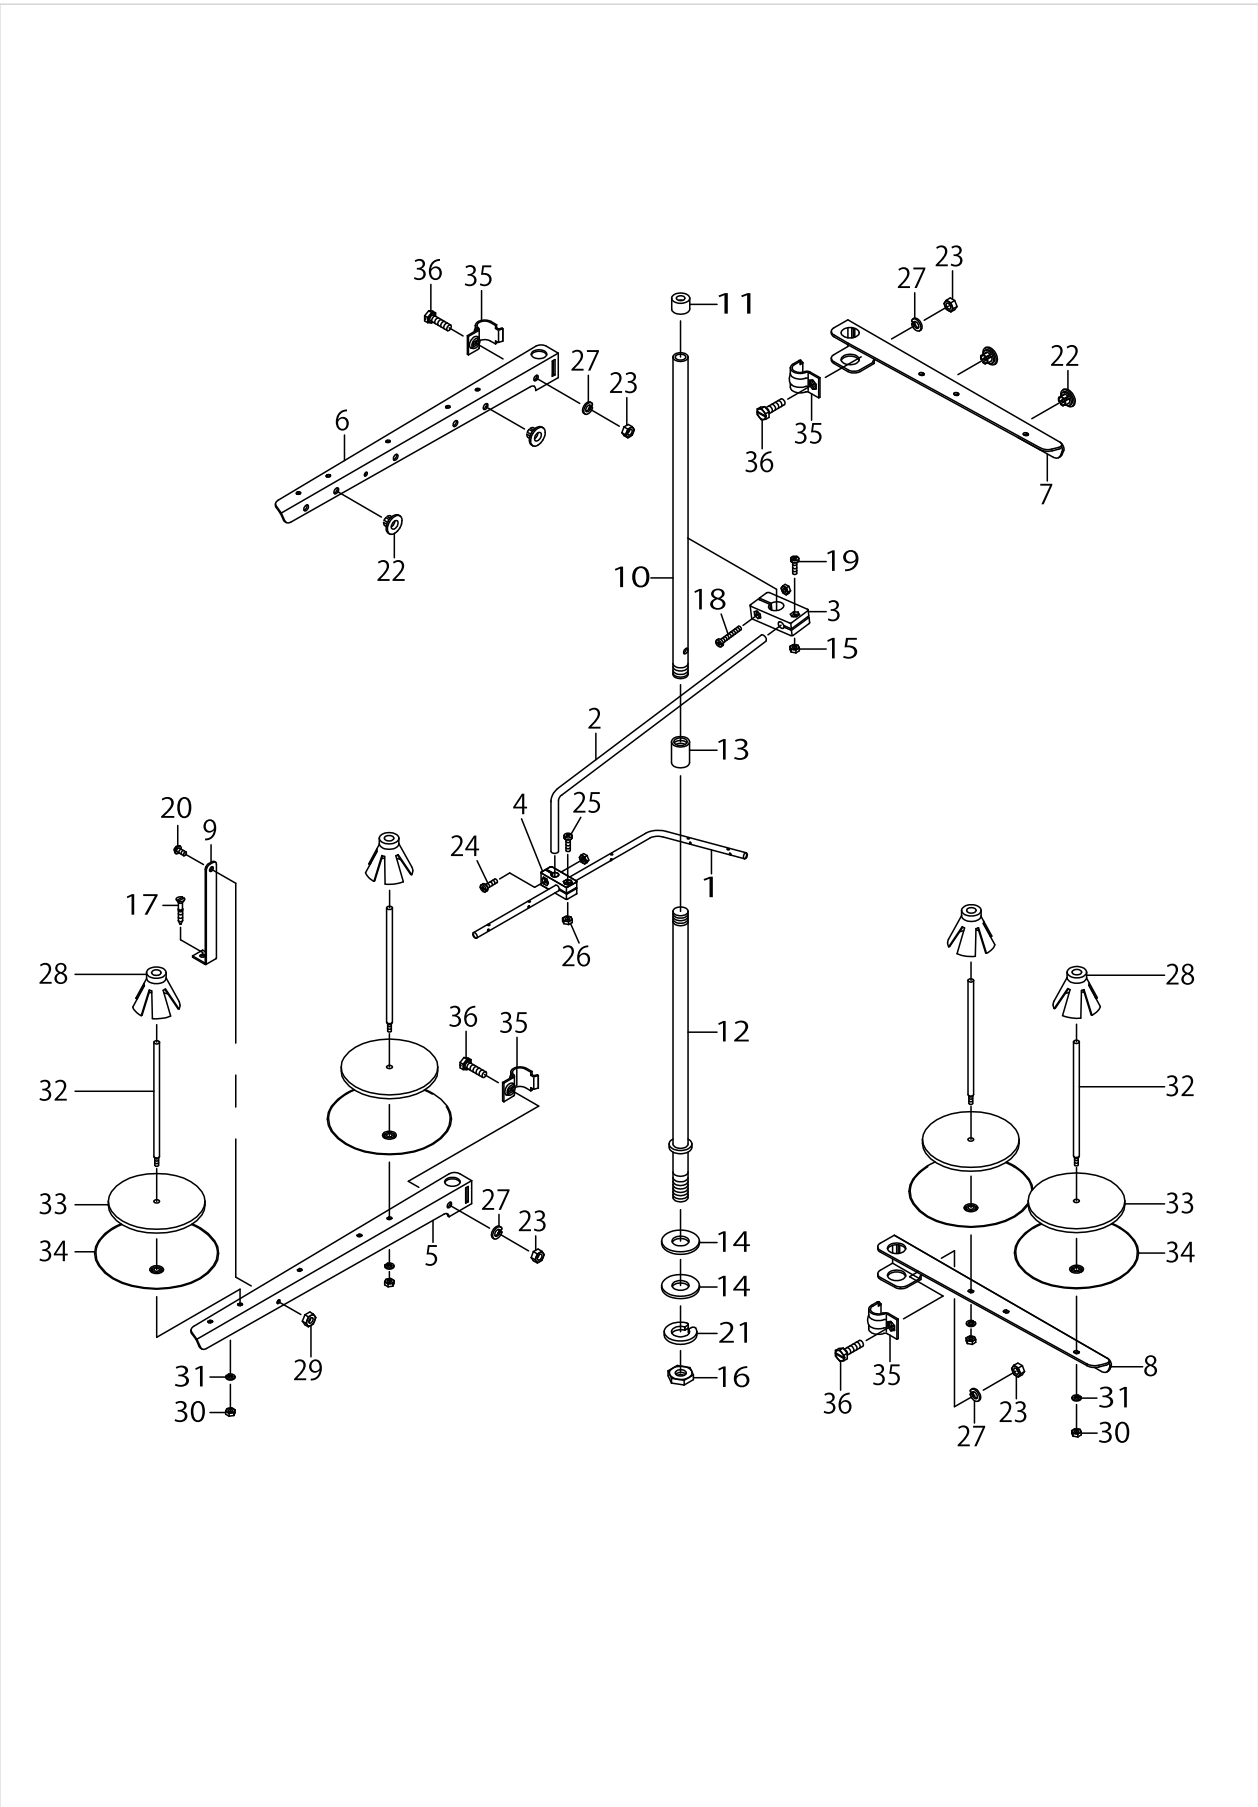

THREAD STAND COMPONENTS (FOR MO-6814D)

THREAD STAND COMPONENTS (FOR MO-6814D)

No.	Supply Code	Parts No.	Replacement	Parts name	Remarks	Choice	Step	Level	Cons	Qty	Rep. QTY
1		70000178		THREAD GUIDE PLATE						1	
2		70000179		THREAD GUIDE BAR						1	
3		70000180		FIXED SEAT						1	
4		70000181		FIXED SEAT						1	
5		70000182		THREAD GUIDE BAR						1	
6		70000183		THREAD GUIDE BAR						1	
7		70000184		THREAD GUIDE BAR						1	
8		70000185		THREAD GUIDE BAR						1	
9		70000186		SUPPORTER						1	
10		70000188		THREAD STAND ROD						1	
11		70000189		THREAD STAND COVER						1	
12		70000190		THREAD STAND ROD						1	
13		70000192		CONNECTING LOOP						1	
14		70000354		WASHER						2	
15		70000454		NUT						2	
16		70000455		NUT						1	
17		70000547		E_SCREW						1	
18		70000579		M_SCREW						1	
19		70000580		M_SCREW						1	
20		70000581		M_SCREW						1	
21		70000618		WASHER						1	
22		70000219		PLUG						4	
23		70000456		NUT						4	
24		70000580		M_SCREW						1	
25		70000580		M_SCREW						1	
26		70000454		NUT						2	
27		70000611		WASHER						4	
28		70000218		THREAD STEADY BALL SEAT						4	
29		70000454		NUT						1	
30		70000454		NUT						4	
31		70000615		WASHER						4	
32		70000217		CONNECTING LOOP						4	
33		70000216		SPONGY CUSHION						4	
34		70000215		COILING SEAT						4	
35		70000191		FIXED PLATE						4	
36		70000589		M_SCREW						4