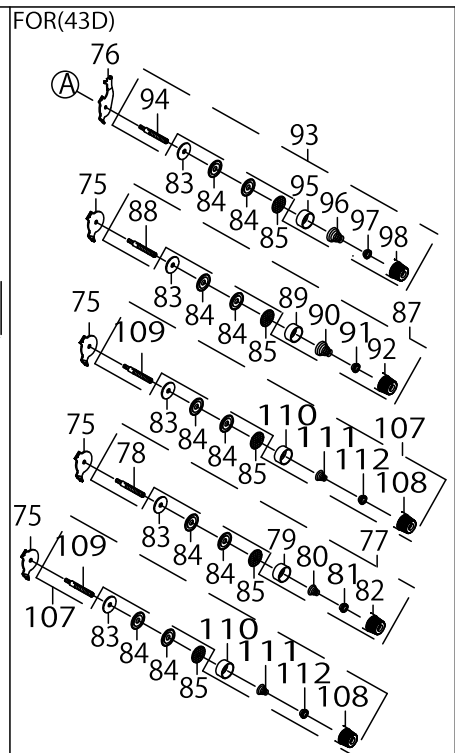

CRANKSHAFT COMPONENTS

MODEL	04D/14D	16D/43D
PARTS NO	20	15
	45	13
	21	16 / 17

CRANKSHAFT COMPONENTS

No.	Supply Code	Parts No.	Replacement	Parts name	Remarks	Choice	Step	Level	Cons	Qty	Rep. QTY
45		40159608		M_SCREW	FOR 04D/14D					1	

# THREAD TENSION COMPONENTS

MODEL	04D	14D	16D	43D	14D-30P
PARTS NO	10	1	10	1	113
	5	6	16	17	
	54	53	55	56	
	51	51	52	52	
	63	63	64	64	
	44	44	45	45	
	38	37	39	39	
	8	8	15	15	
	2	2	20	20	
	9	9	21	21	
			14	14	
	35	35	36	36	
	3	4	11	12	
	47	47	48	48	