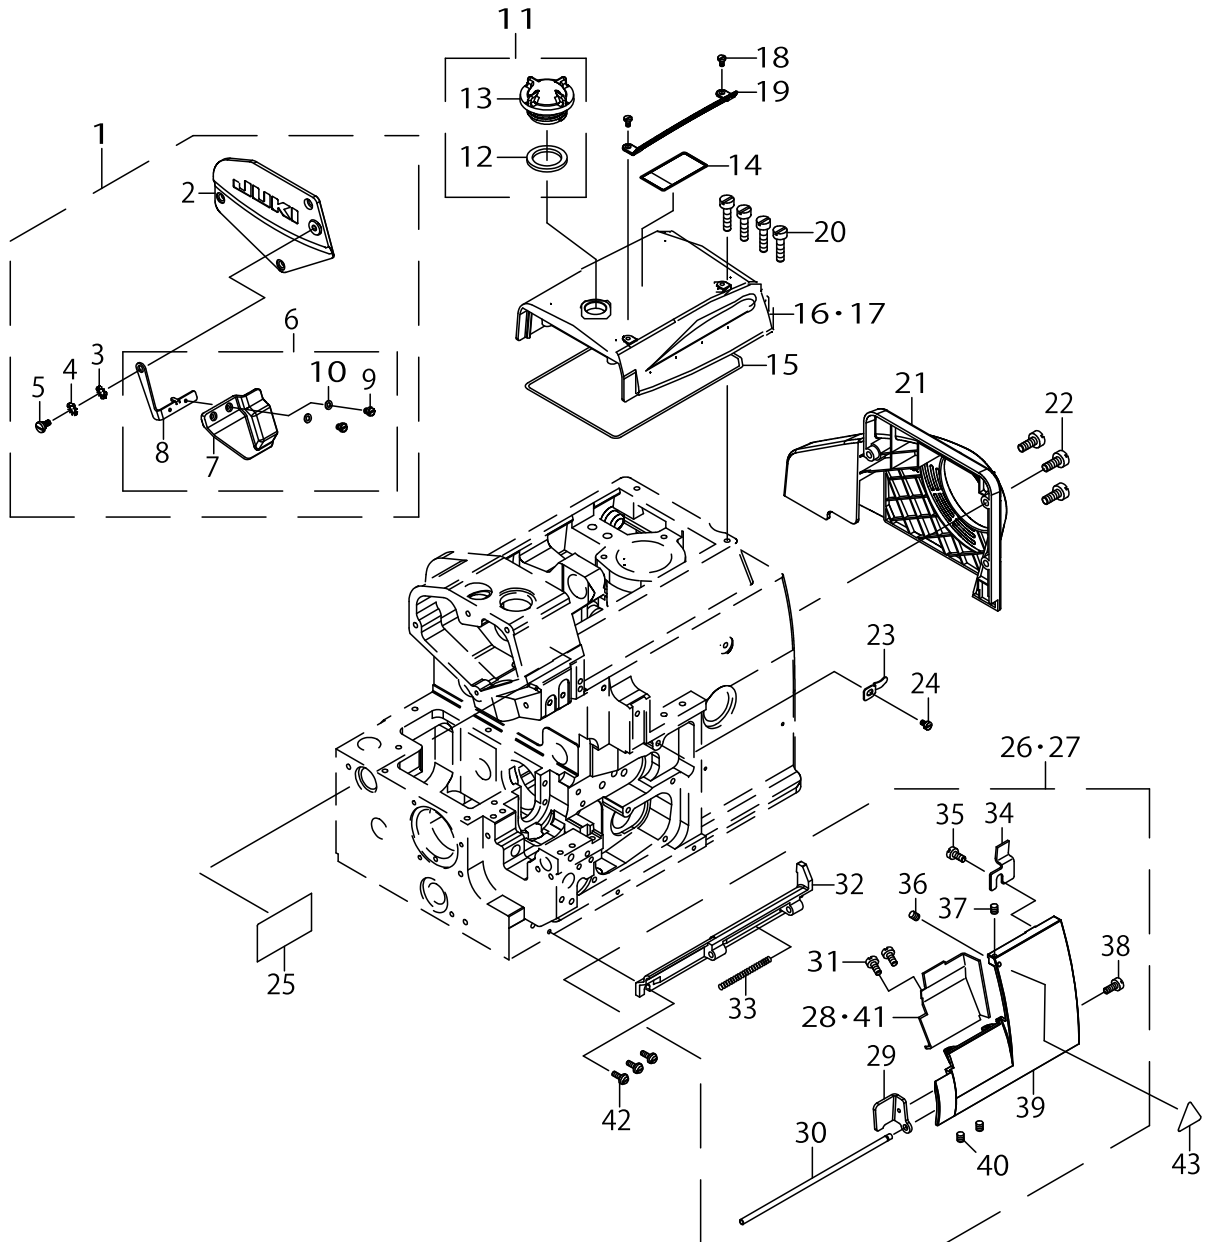

MISCELLANEOUS COVER COMPONENTS (3)

MODEL	04D/14D	16D/43D
PARTS NO	28	41
	26	27