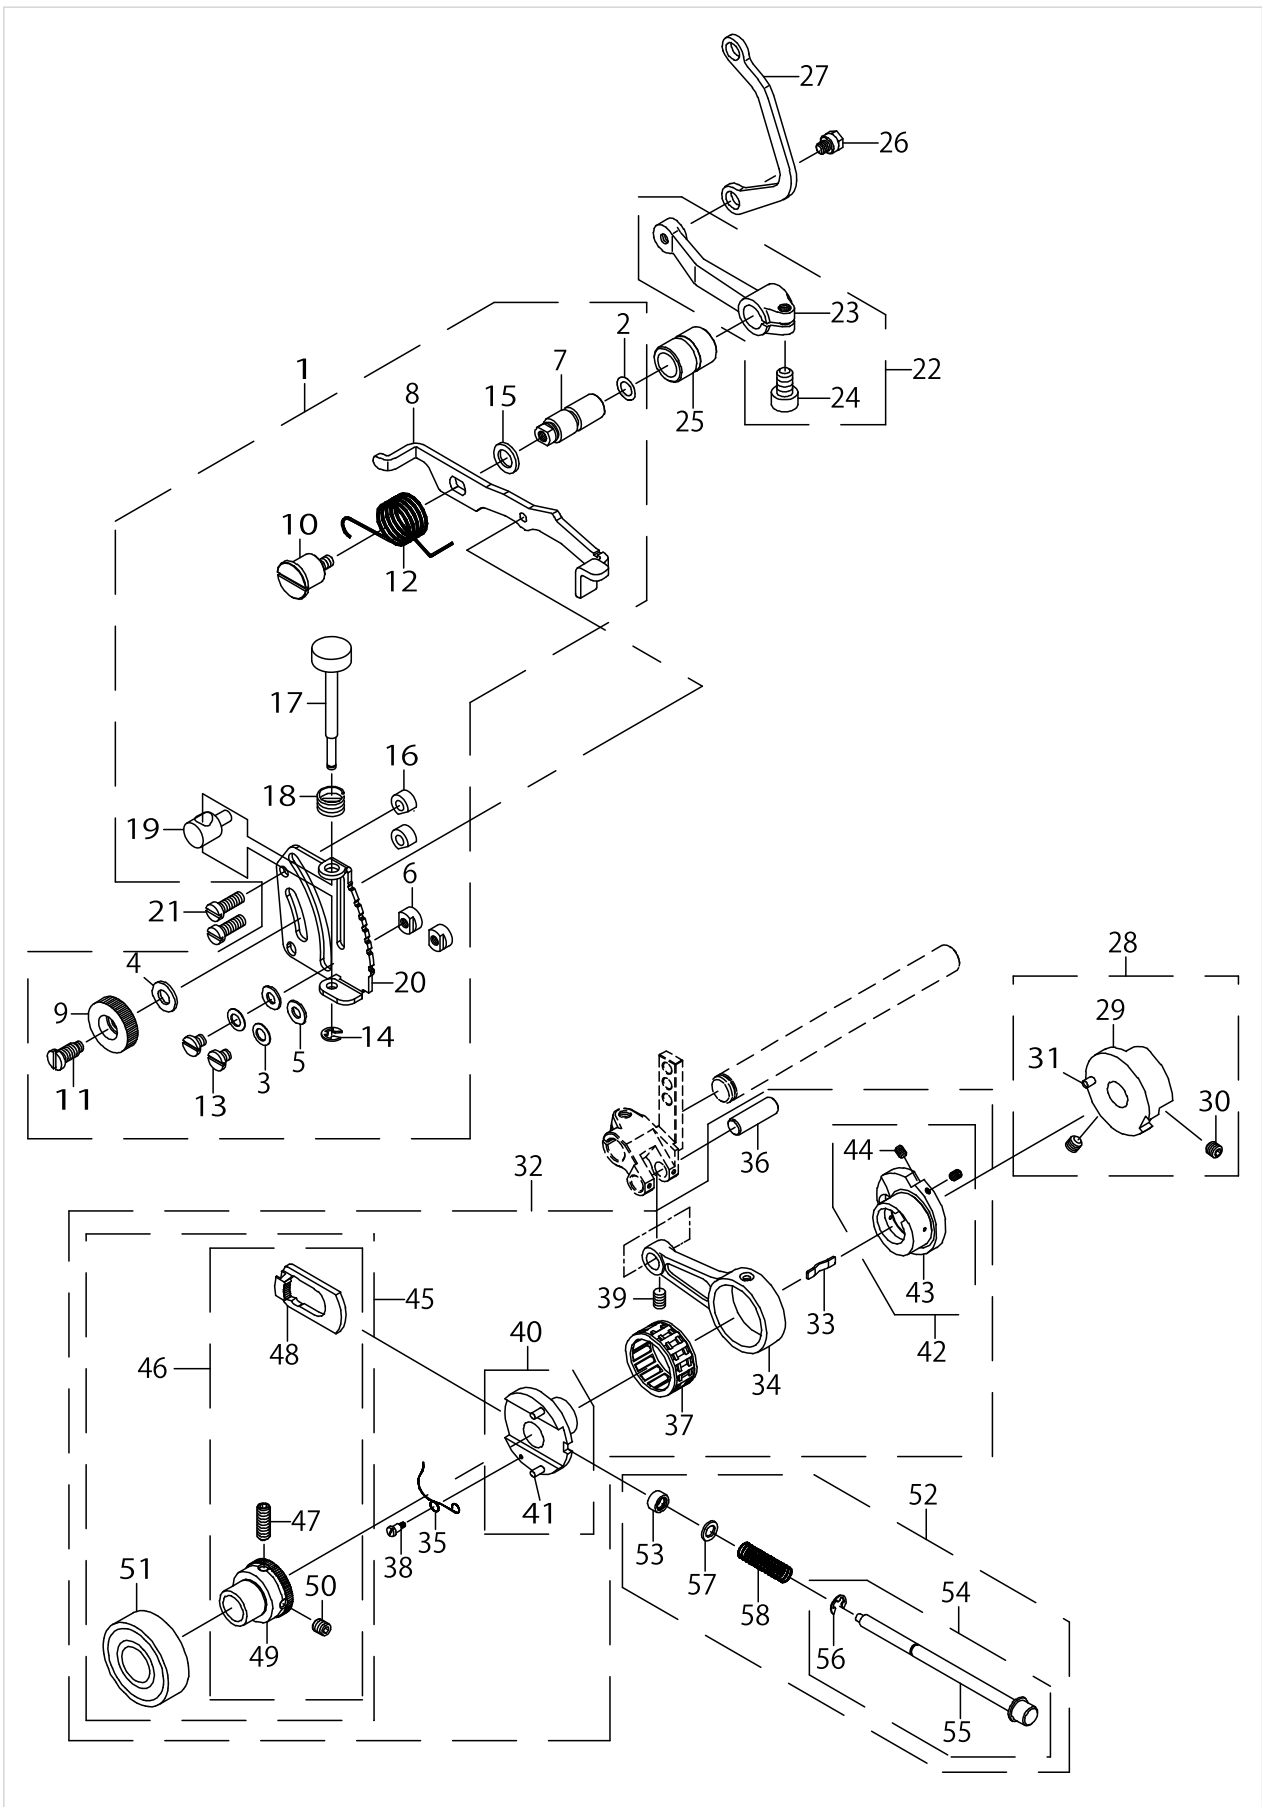

FEED MECHANISM COMPONENTS (1)

FEED MECHANISM COMPONENTS (1)

No.	Supply Code	Parts No.	Replacement	Parts name	Remarks	Choice	Step	Level	Cons	Qty	Rep. QTY
1		40159707		FEED DOG SEAT COMB.						1	
2		70000140		O-RING				*		1	
3		70000344		GASKET				*		2	
4		70000345		WASHER				*		1	
5		70000349		WASHER				*		2	
6		70000372		FIXED BLOCK				*		2	
7		70000373		ADJUSTING SEAT				*		1	
8		70000379		ADJUSTING PLATE				*		1	
9		70000450		NUT				*		1	
10		70000495		SCREW				*		1	
11		70000542		E_SCREW				*		1	
12		70000601		SPRING				*		1	
13		70000512		E_SCREW				*		2	
14		70000131		E_CIRCLIPS				*		1	
15		70000353		WASHER				*		1	
16		40159702		SPACER				*		2	
17		40159703		ADJUSTING SCREW				*		1	
18		40159704		SPRING				*		1	
19		40159705		BLOCK				*		1	
20		40159706		FEED DOG SEAT				*		1	
21		70000523		E_SCREW						2	
22		70000370		DIFFERENTIAL CON- NECTING ROD ASM.						1	
23		70000369		DIFFERENTIAL CONNECTING ROD				*		1	
24		70000590		M_SCREW				*		1	
25		40159700		BUSHING						1	
26		70000552		E_SCREW						1	
27		40159701		CONNECTING ROD						1	
28		70000276		ADJUSTING WHEEL						1	
29		70000275		ADJUSTING WHEEL				*		1	
30		70000582		M_SCREW				*		2	
31		70000666		PIN				*		1	
32		40159709		CONNECTING ROD COMB.						1	
33		70000162		SPRING PLATE				*		1	
34		70000277		CONNECTING ROD				*		1	
35		70000602		SPRING				*		1	
36		70000662		PIN				*		1	
37		70000698		BEARING				*		1	
38		40159708		M_SCREW				*		1	
39		70000503		E_SCREW				*		1	
40		70000282		ECCENTRIC				*		1	
41		70000665		PIN				*		2	
42		70000289		ECCENTRIC				*		1	
43		70000288		ECCENTRIC				*		1	
44		70000502		E_SCREW				*		2	
45		70000741		ADJUSTING WHEEL COMB.				*		1	
46		70000740		ADJUSTING WHEEL				*		1