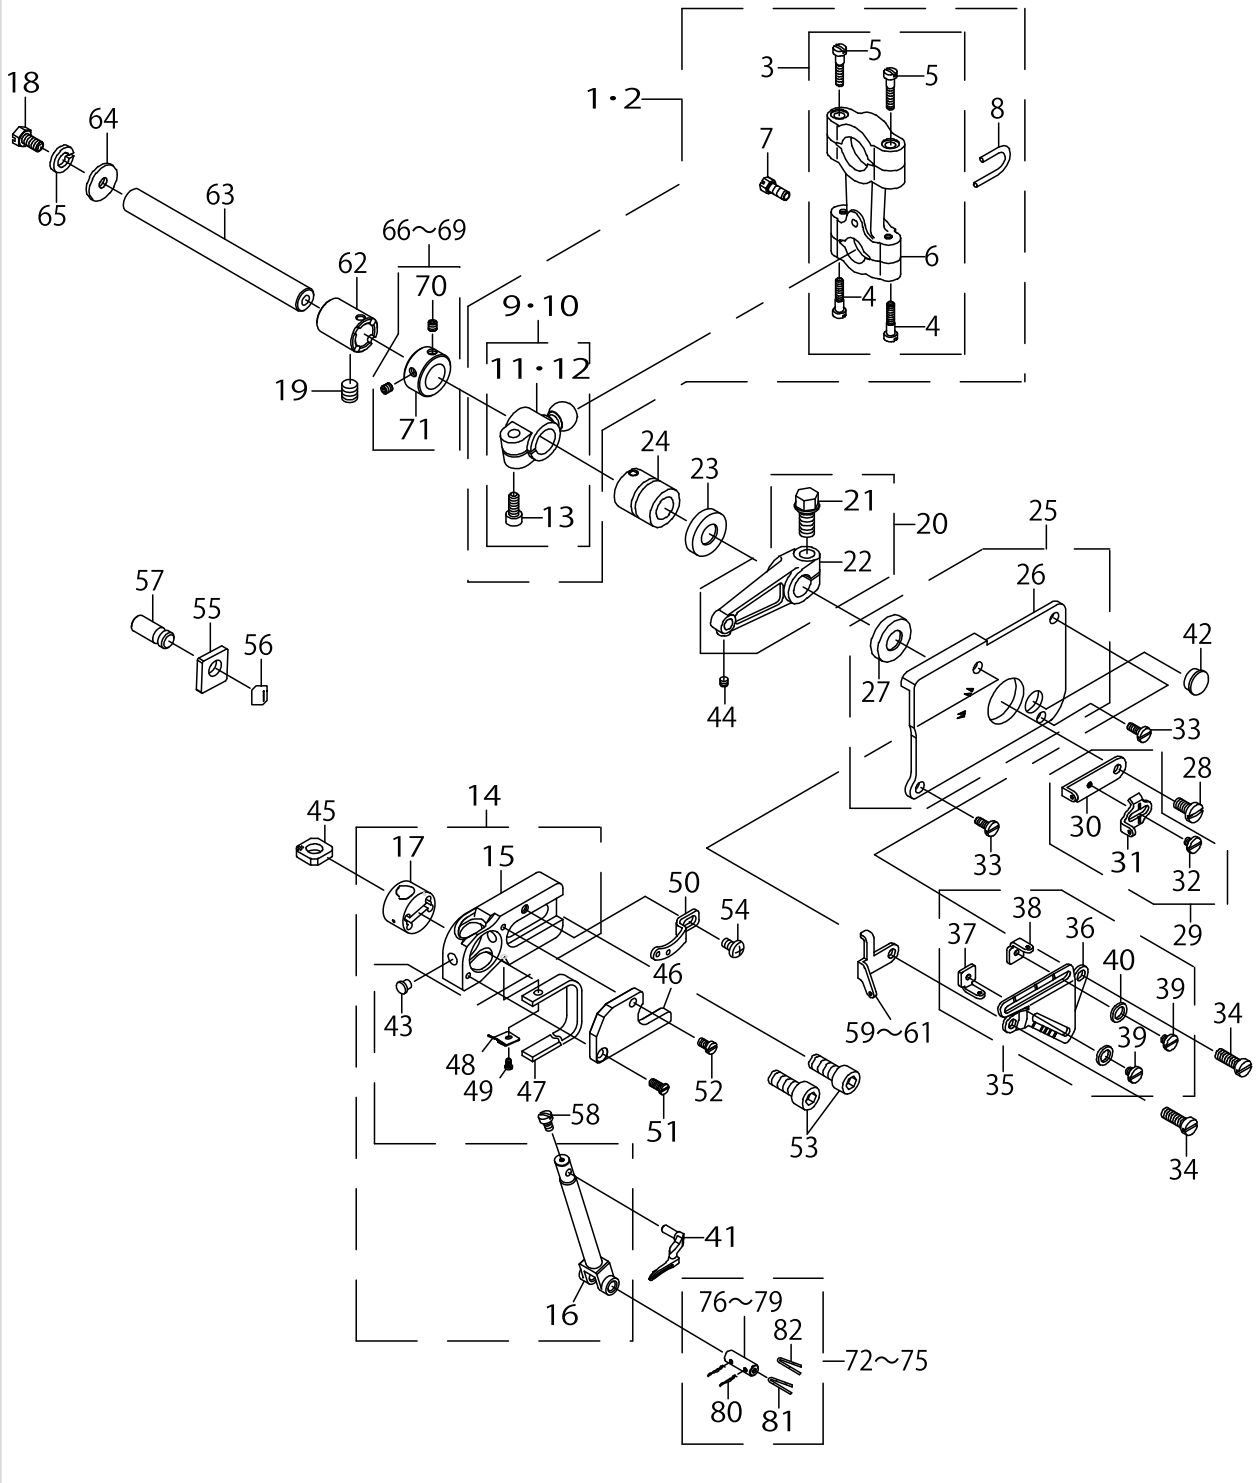

UPPER LOOPER COMPONENTS

MODEL	04D/16D	14D/43D	14D-44H	16D-50H	
PARTS NO	69	68	66	67 + 68	
	12	11	11	12	
	10	9	9	10	
	2	1	1	2	
		59		60	61