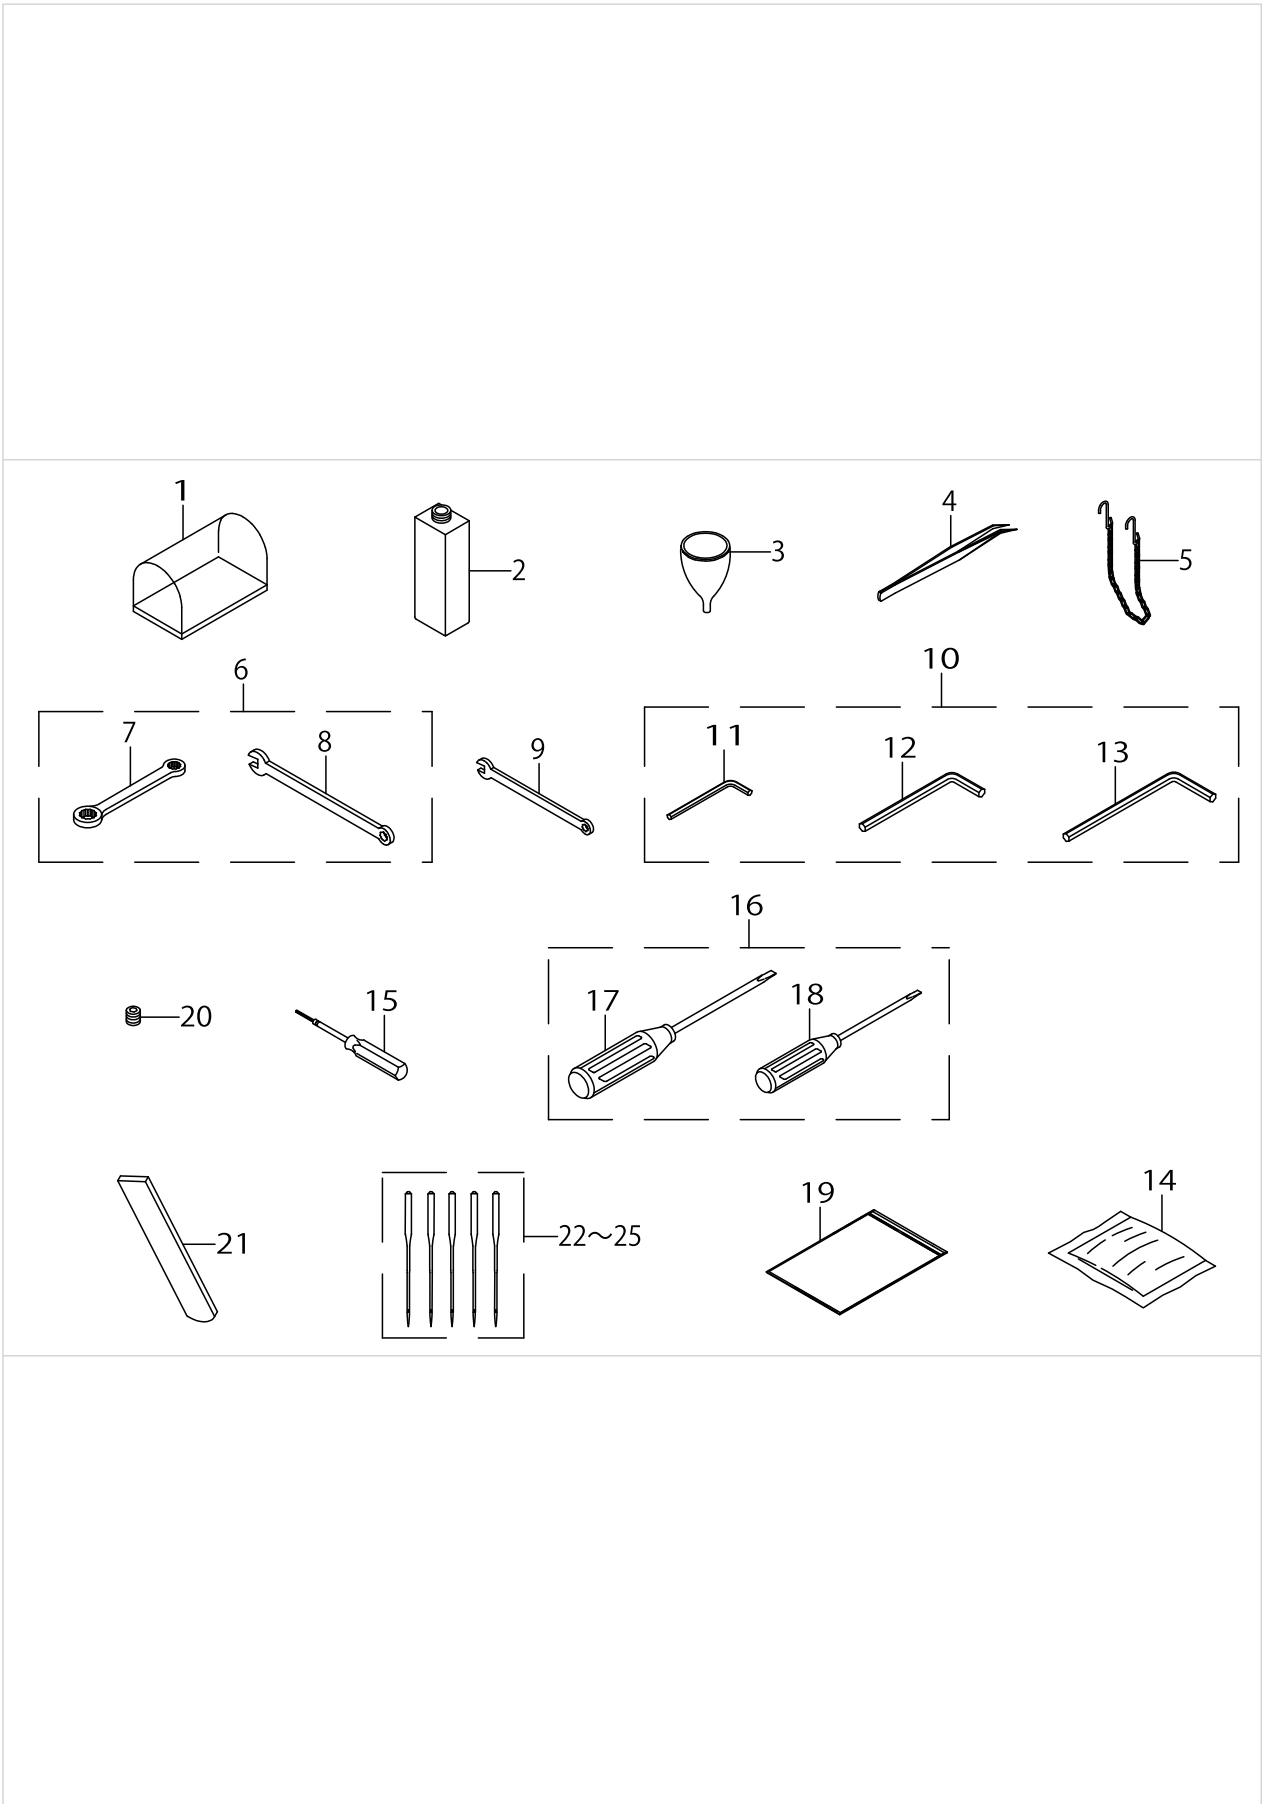

ACCESSORIES PARTS COMPONENTS

ACCESSORIES PARTS COMPONENTS

No.	Supply Code	Parts No.	Replacement	Parts name	Remarks	Choice	Step	Level	Cons	Qty	Rep. QTY
1		40159786		HEAD COVER						1	
2	D	40159785		SEWING OIL J18(3)						1	
3		70000757		FUNNEL						1	
4		70000759		TWEEZERS						1	
5		70000760		CHAIN						1	
6		40159796		SPANNER COMB.						1	
7		40159794		RING SPANNER				*		1	
8		40159795		SPANNER				*		1	
9		40171278		RING SPANNER						1	
10		40159793		HEXAGONAL ROD S-PANNER KEY COMB.						1	
11		40159789		HEXAGONAL ROD SPANNER KEY				*		1	
12		40159790		HEXAGONAL ROD SPANNER KEY				*		1	
13		40159791		HEXAGONAL ROD SPANNER KEY				*		1	
14		70000763		DESICCATIVE						1	
15		70000758		HEXAGON SCREWDRIVER						1	
16		40159792		SCREW DRIVER COMB.						1	
17		40159787		SCREW DRIVER				*		1	
18		40159788		SCREW DRIVER				*		1	
19		70000761		TOOL BAG						1	
20		70000498		E_SCREW						1	
21		70000399		KNIFE						1	
22		MDC270B1100		NEEDLE DCX27 #11						5	
23		MDC270B0900		NEEDLE DCX27 #9	FOR 14D-24H					5	
24		MDC270B1400		NEEDLE DCX27 #14	FOR 14D-44H/43D					5	
25		MDC270B1600		NEEDLE DCX27 #16	FOR 16D-50H					5