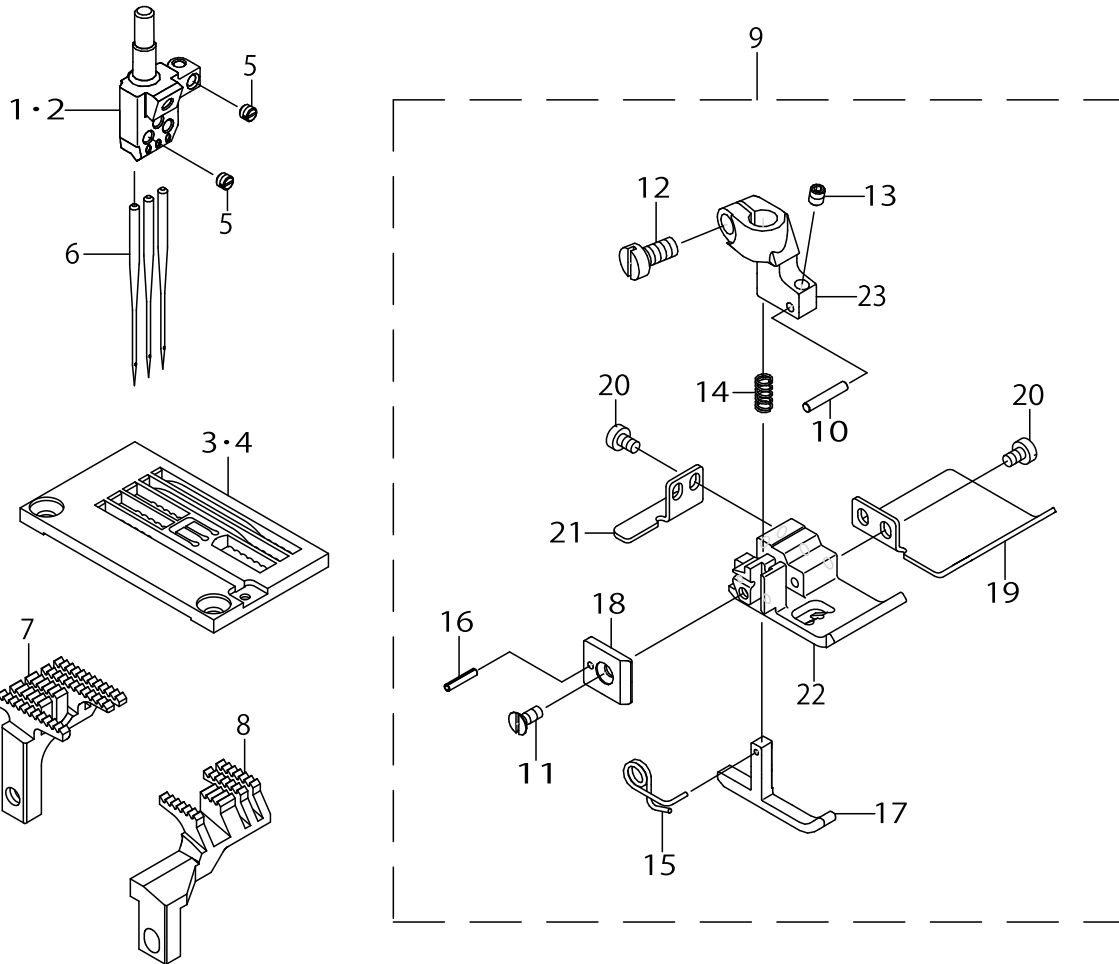

WIDE GAUGE HEMMING MACHINE

No.	Supply Code	Parts No.	Replacement	Parts name	Remarks	Choice	Step	Level	Cons	Qty	Rep. QTY
1		13350301		NEEDLE_HEAD_56	FOR MF-7-823-H10-B56					1	
2		13350400		NEEDLE_HEAD_64	FOR MF-7-823-H10-B64					1	
3		13355706		THROAT_PLATE	FOR MF-7-823-H10-B56					1	
4		13355805		THROAT_PLATE	FOR MF-7-823-H10-B64					1	
5		SM8030350TP		SCREW						4	
6		MUY128S1000		NEEDLE						3	
7		13430509		MAIN_FEED_DOG						1	
8		13432703		DIFF_FEED_DOG						1	
9		40027897		PRESSER_FOOT_ASSY						1	
10		13375209		PIVOT_PIN				*		1	
11		SM1850600SP		SCREW				*		1	
12		SM6040800SP		SCREW				*		1	
13		SM8030402TP		SCREW M3X0.5 L=4				*		1	
14		13377106		SPRING				*		1	
15		13375308		SPRING_L				*		1	
16		PS0150082KH		SPRING_PIN				*		1	
17		13468004		YIELDING_SECTION				*		1	
18		13468103		YIELDING_SECTION_PLATE				*		1	
19		40027900		FABRIC_GUIDE				*		1	
20		SM6850400SP		SCREW M2.5 L=4				*		4	
21		40027899		FABRIC_GUIDE				*		1	
22	R	40027895	40027897	PRESSER_FOOT_BOTTOM				*		1	1.00
23		13467907		PRESSER_FOOT_SHANK				*		1	
24		40030411		BRACKET_TOP						1	
25		40027898		SLIDE_COVER						1	

HOW TO MAKE USE OF THIS PARTS LIST

- 1.As to "#01" and "#02" refer to the "Note" given at the bottom of the respective pages.
- 2.Codes on the "Qty" column
 - Each numeral indicates the number of parts required.
 - "0.1" and "2.5" indicate the length (in meters) of the respective parts.
- 3.Parentheses mean that the corresponding part is a subpart that constructs an assembly part.
- 4.Dotted lines on the Figures indicate assembly parts.

1. リストページの#01、#02の印は、ページ下の"注記"の説明を参照下さい。
2. 数量欄の数字は、個数を表し、0.1、2.5等の数値は、長さ（単位メートル）を表します。
3. 数量欄の（ ）は、組部品を構成している子部品であることを意味します。
4. イラストページの-----枠は、組構成であることを意味します。

ALL PARTS NOT MENTIONED IN THIS PARTS LIST ARE SAME AS THOSE OF
MODEL MF-7800, OTHER PARTS LIST RELATED TO THIS MODEL.
*MF-7800 SERIES(NO.1379 PART NO.13450002)