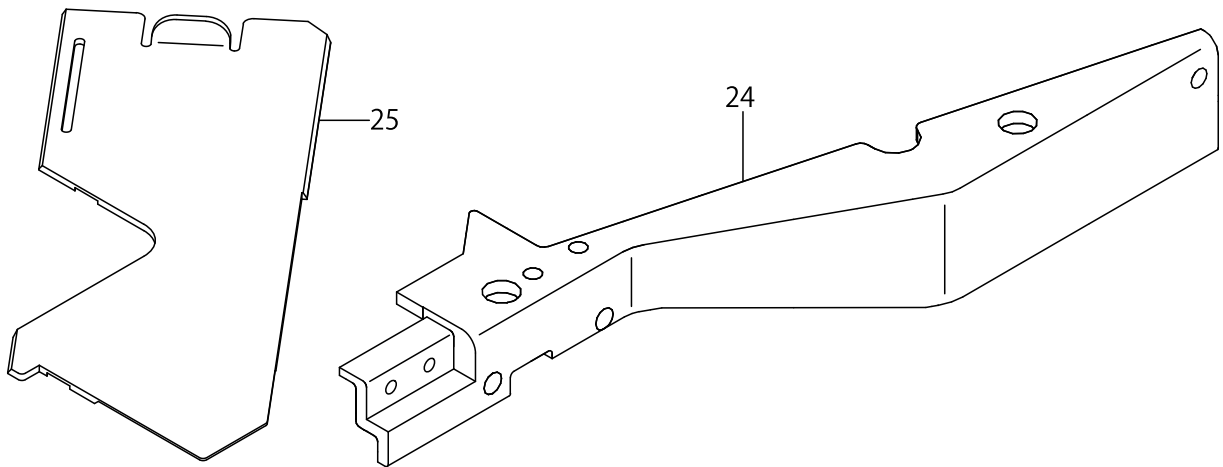

WIDE GAUGE HEMMING MACHINE

No.	Supply Code	Parts No.	Replacement	Parts name	Remarks	Choice	Step	Level	Cons	Qty	Rep. QTY
1		13350301		NEEDLE_HEAD_56	FOR MF-7-823-H10-B56					1	
2		13350400		NEEDLE_HEAD_64	FOR MF-7-823-H10-B64					1	
3		13355706		THROAT_PLATE	FOR MF-7-823-H10-B56					1	
4		13355805		THROAT_PLATE	FOR MF-7-823-H10-B64					1	
5		SM8030350TP		SCREW						4	
6		MUY128S1000		NEEDLE						3	
7		13430509		MAIN_FEED_DOG						1	
8		13432703		DIFF_FEED_DOG						1	
9		40027897		PRESSER_FOOT_ASSY						1	
10		13375209		PIVOT_PIN				*		1	
11		SM1850600SP		SCREW				*		1	
12		SM6040800SP		SCREW				*		1	
13		SM8030402TP		SCREW M3X0.5 L=4				*		1	
14		13377106		SPRING				*		1	
15		13375308		SPRING_L				*		1	
16		PS0150082KH		SPRING_PIN				*		1	
17		13468004		YIELDING_SECTION				*		1	
18		13468103		YIELDING_SECTION_PLATE				*		1	
19		40027900		FABRIC_GUIDE				*		1	
20		SM6850400SP		SCREW M2.5 L=4				*		4	
21		40027899		FABRIC_GUIDE				*		1	
22	R	40027895	40027897	PRESSER_FOOT_BOTTOM				*		1	1.00
23		13467907		PRESSER_FOOT_SHANK				*		1	
24		40030411		BRACKET_TOP						1	
25		40027898		SLIDE_COVER						1	

HOW TO MAKE USE OF THIS PARTS LIST

- 1.As to "#01" and "#02" refer to the "Note" given at the bottom of the respective pages.
- 2.Codes on the "Qty" column
 - Each numeral indicates the number of parts required.
 - "0.1" and "2.5" indicate the length (in meters) of the respective parts.
- 3.Parentheses mean that the corresponding part is a subpart that constructs an assembly part.
- 4.Dotted lines on the Figures indicate assembly parts.

1. リストページの#01、#02の印は、ページ下の"注記"の説明を参照下さい。
2. 数量欄の数字は、個数を表し、0.1、2.5等の数値は、長さ（単位メートル）を表します。
3. 数量欄の（ ）は、組部品を構成している子部品であることを意味します。
4. イラストページの-----枠は、組構成であることを意味します。

ALL PARTS NOT MENTIONED IN THIS PARTS LIST ARE SAME AS THOSE OF
MODEL MF-7800, OTHER PARTS LIST RELATED TO THIS MODEL.
*MF-7800 SERIES(NO.1379 PART NO.13450002)