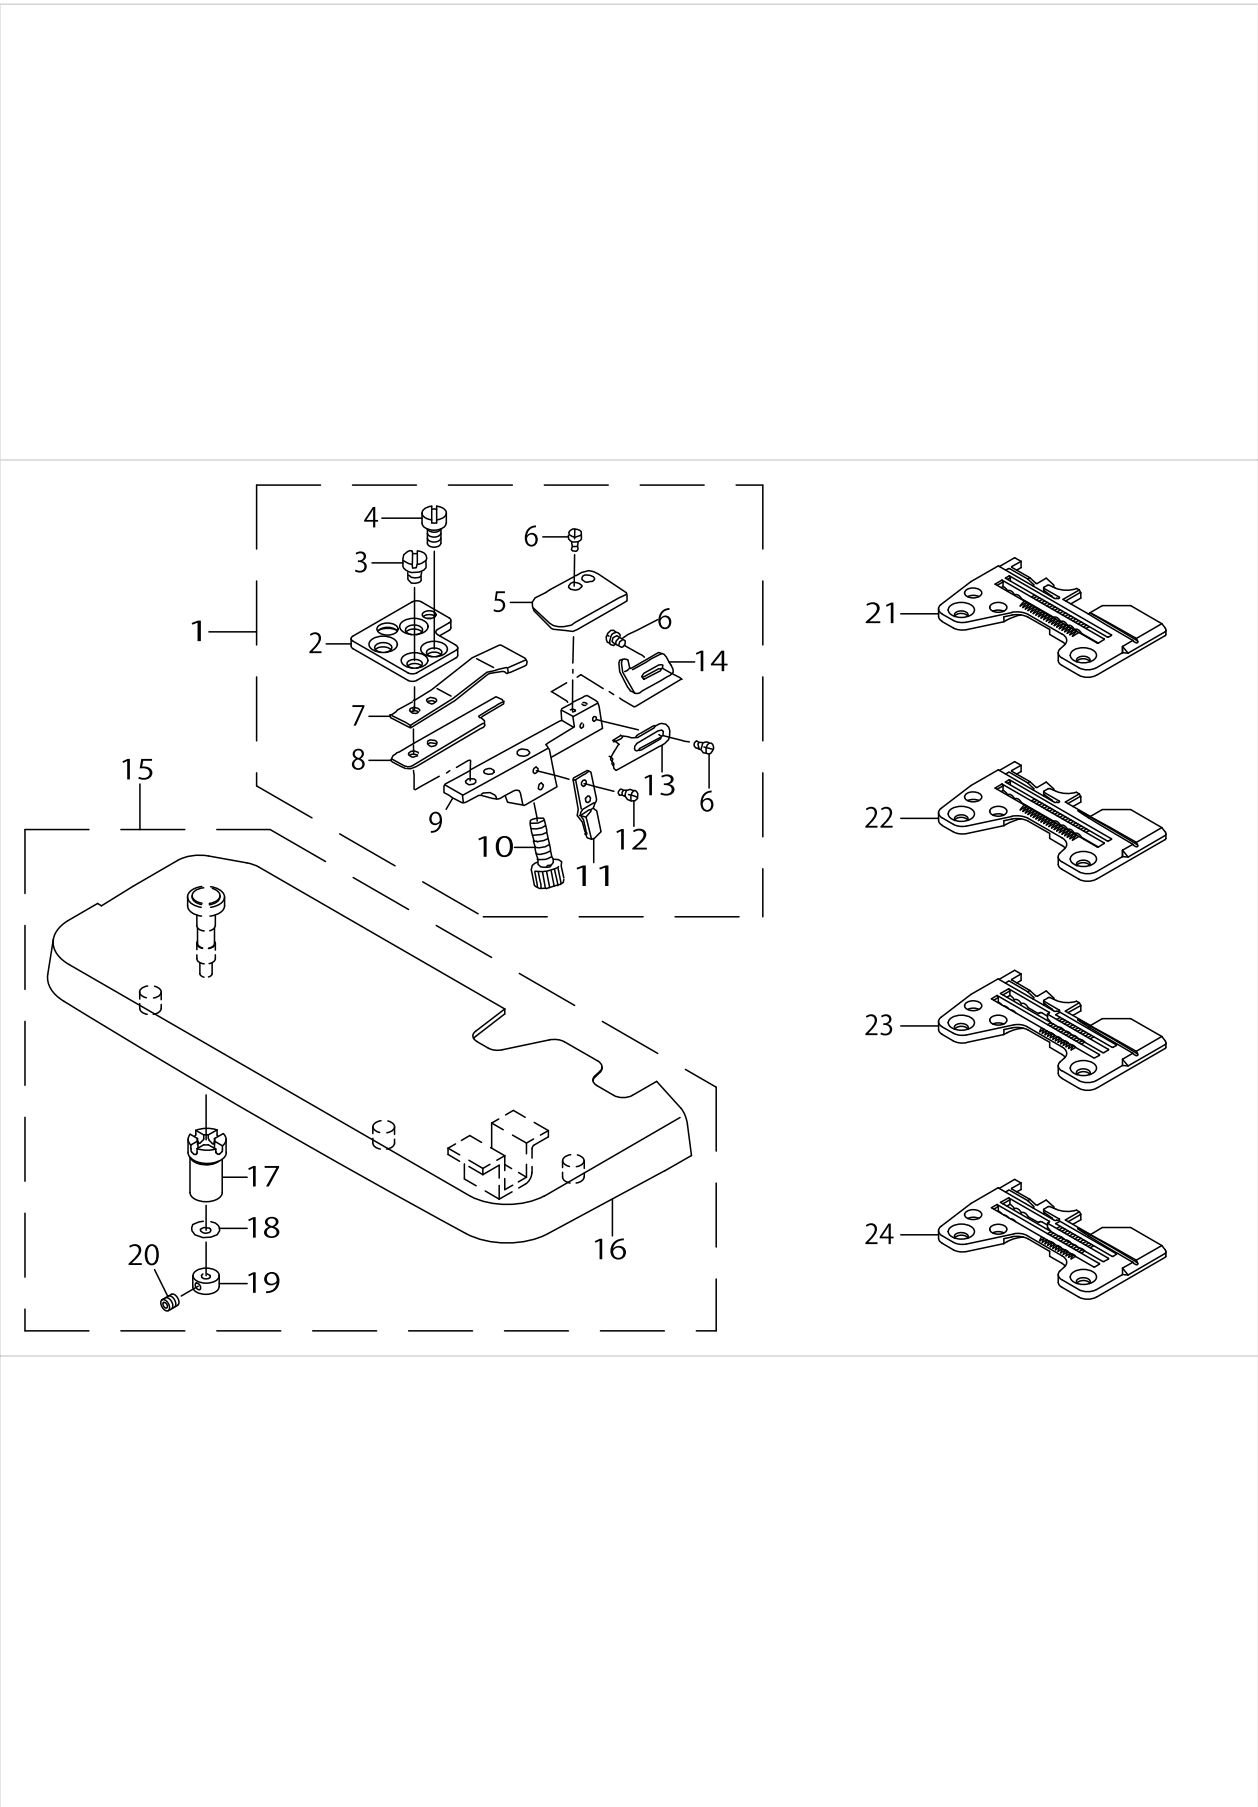

MODEL : MO-6X04S/Z195,6X04D/Z195

List No : 1434-00

PARTS LIST

Published:05/12/2017

CONTENTS

COMPONENTS	1
HOW TO MAKE USE OF THIS PARTS LIST	3

COMPONENTS

COMPONENTS

No.	Supply Code	Parts No.	Replacement	Parts name	Remarks	Choice	Step	Level	Cons	Qty	Rep. QTY
1		40033882		CHAIN-OFF THREAD ROLLING-IN DE						1	
2		40033883		THROAT PLATE BASE A				*		1	
3		SS6110480SP		SCREW 11/64-40 L=4.3				*		1	
4		SS6110610TP		SCREW 11/64-40 L=6				*		1	
5	R	MAZ07205000A	MAZ072000B0A	REAR PRESSER PLATE				*		1	1.00
6		SS7060310SP		SCREW 3/32-56 L=3				*		6	
7		MAZ07203000A		REAR PRESSER SPRING A				*		1	
8		MAZ07204000		REAR PRESSER SPRING B				*		1	
9	D	MAZ07201000A		HOLDER BASE				*		1	
10	D	MAZ07207000		REAR PRESSER SP-RING REGULATOR				*		1	
11	D	MAZ07208000		SPRING REGULATOR STOPPER				*		1	
12		SS6060210SP		SCREW 3/32-56 L=1.9				*		2	
13		MAZ07206000		KNIFE				*		1	
14	D	MAZ07209000		CHAIN-OFF THREAD GUIDE				*		1	
15		40033884		CLOTH BASE ASM						1	
16		40033885		CLOTH BASE ASM				*		1	
17		13101902		CLOTH BASE ECCENTRIC BUSHING				*		1	
18		13172903		CLOTH BASE HINGE SHAFT COLLAR				*		1	
19		WZ0420350KP		DISC SPRING				*		1	
20		SM8040302TP		SETSCREW				*		1	
21		R4200J2DD00		THROAT PLATE	FOR OD4-300					1	
22		R4200J2ED00		THROAT PLATE	FOR OE4-300					1	
23		R4300J2DE00		THROAT PLATE	FOR OD6-300					1	
24		R4300J2EE00		THROAT PLATE	FOR OE6-300					1	

HOW TO MAKE USE OF THIS PARTS LIST

1.As to "#01" and "#02" refer to the "Note" given at the bottom of the respective pages.

2.Codes on the "Qty" column

- Each numeral indicates the number of parts required.
- "0.1" and "2.5" indicate the length (in meters) of the respective parts.

3.Parentheses mean that the corresponding part is a subpart that constructs an assembly part.

4.Dotted lines on the Figures indicate assembly parts.

1. リストページの# 0 1、# 0 2の印は、ページ下の"注記"の説明を参照下さい。
2. 数量欄の数字は、個数を表し、0. 1、2. 5等の数値は、長さ（単位メートル）を表します。
3. 数量欄の（ ）は、組部品を構成している子部品であることを意味します。
4. イラストページの-----枠は、組構成であることを意味します。