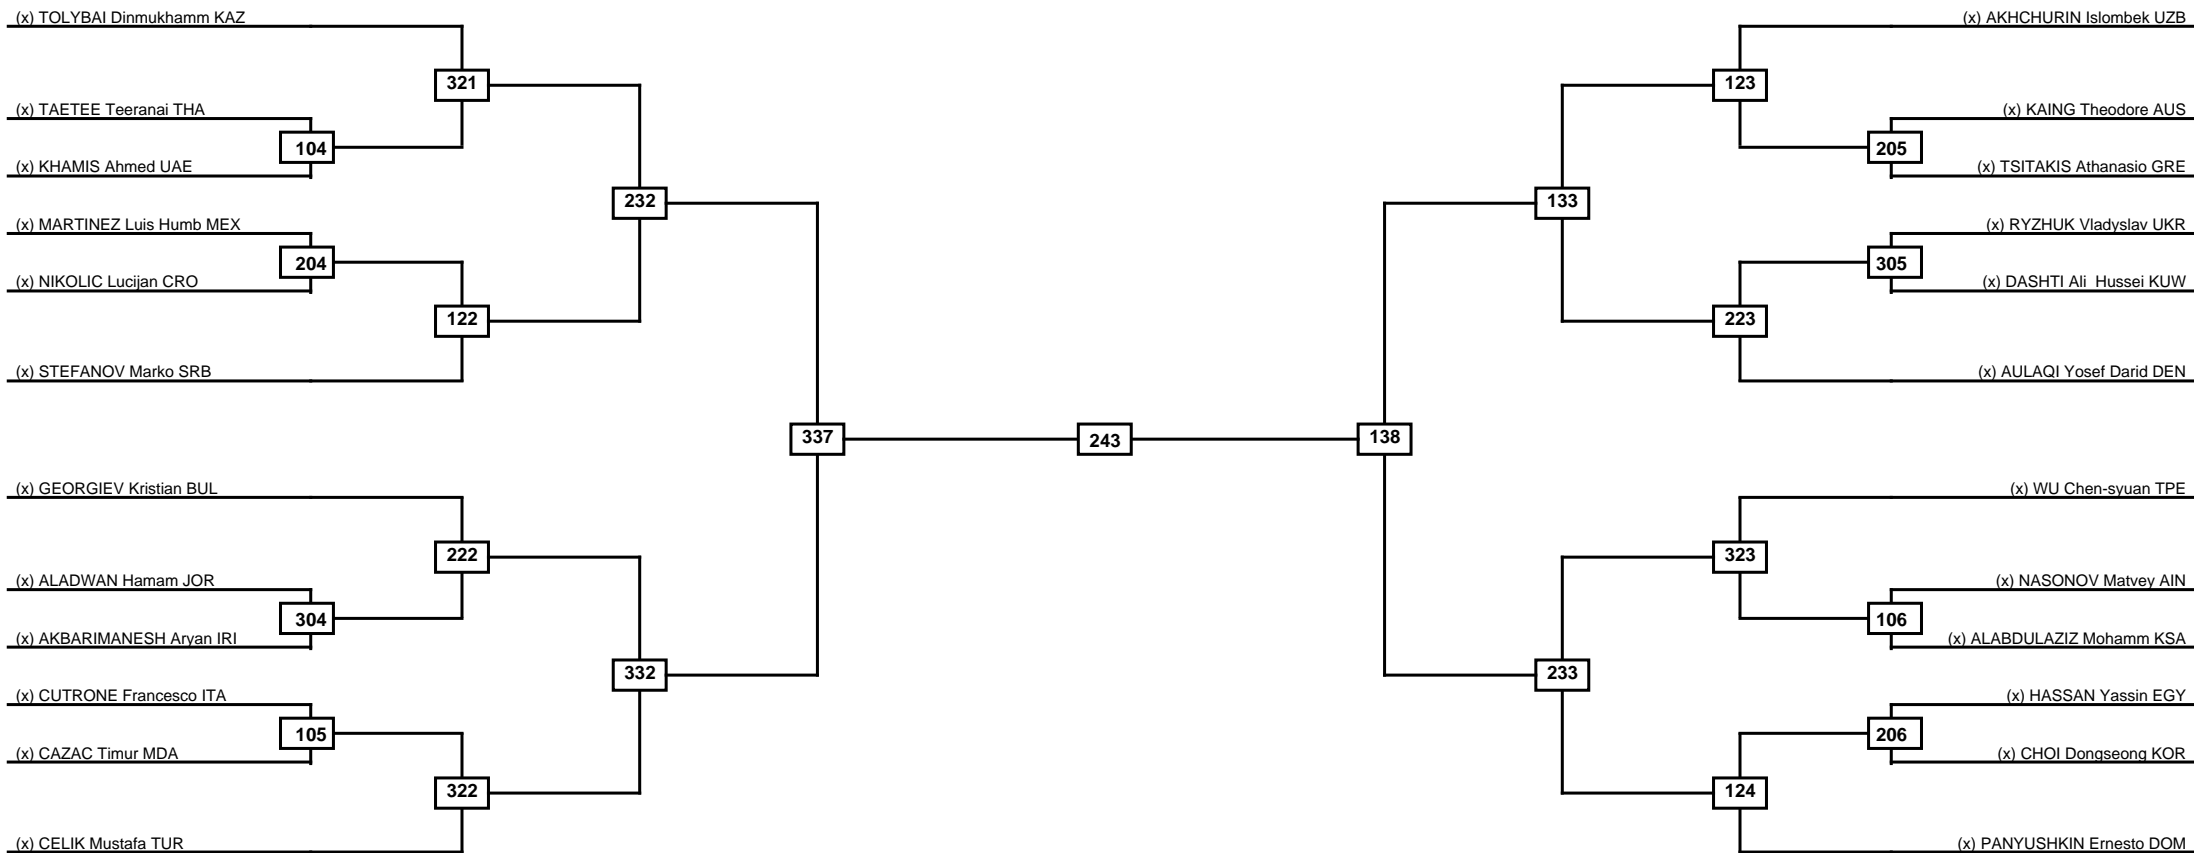

Round of 32 Round of 16 Quarterfinals Semifinals Final Semifinals Quarterfinals Round of 16 Round of 32

Classification

LEGEND RSC: Win by Referee stops contest PTG: Win by Point gap SUP: Win by Superiority DSQ: Win by Disqualification DQB: Win by Disqualification for Unsportsmanlike behavior DWR: Win by double Withdrawal R: Round
 (x)Seed PFT: Win by Final score GDP: Win by Golden points WDR: Win by Withdrawal PUN: Win by Punitive declaration DDB: Double disqualification for Unsportsmanlike behavior DDQ: Double Disqualification