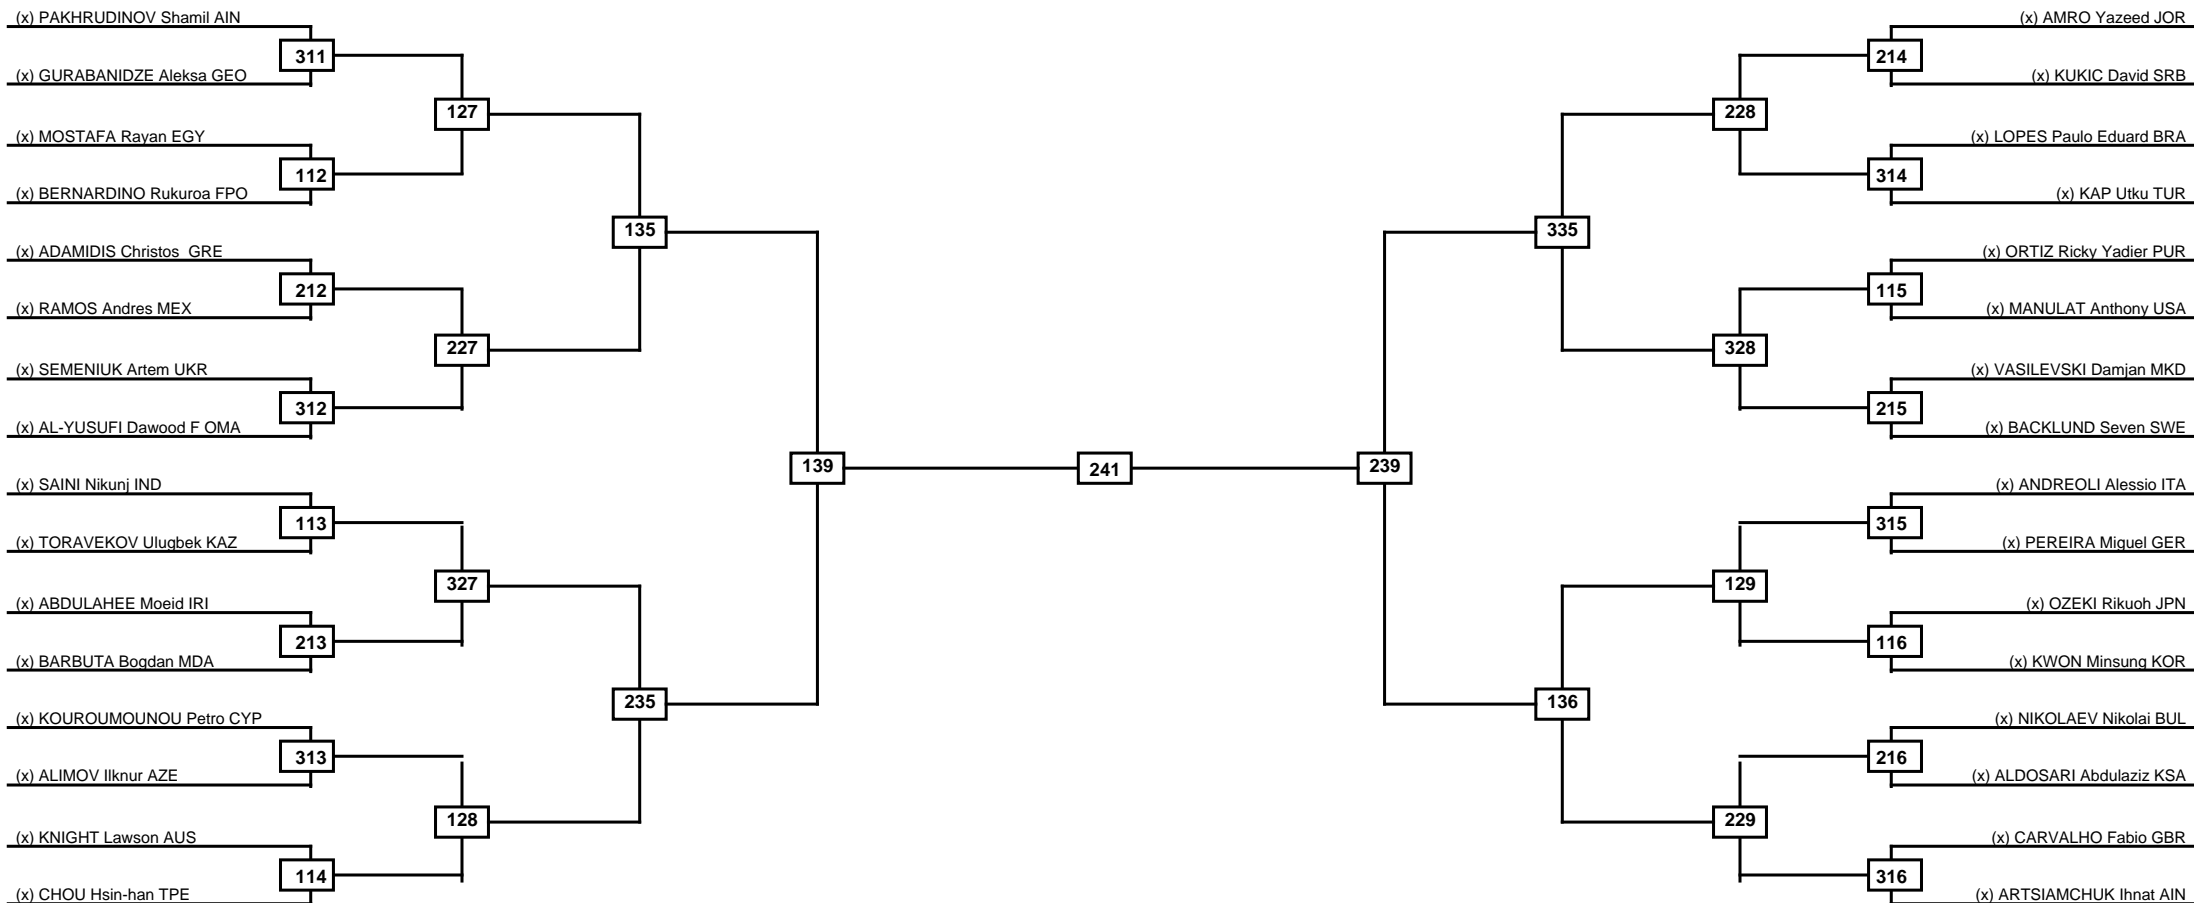

Round of 32 Round of 16 Quarterfinals Semifinals Final Semifinals Quarterfinals Round of 16 Round of 32

Classification

LEGEND RSC: Win by Referee stops contest PTG: Win by Point gap SUP: Win by Superiority DSQ: Win by Disqualification DQB: Win by Disqualification for Unsportsmanlike behavior DWR: Win by double Withdrawal R: Round
 (x)Seed PFT: Win by Final score GDP: Win by Golden points WDR: Win by Withdrawal PUN: Win by Punitive declaration DDB: Double disqualification for Unsportsmanlike behavior DDQ: Double Disqualification