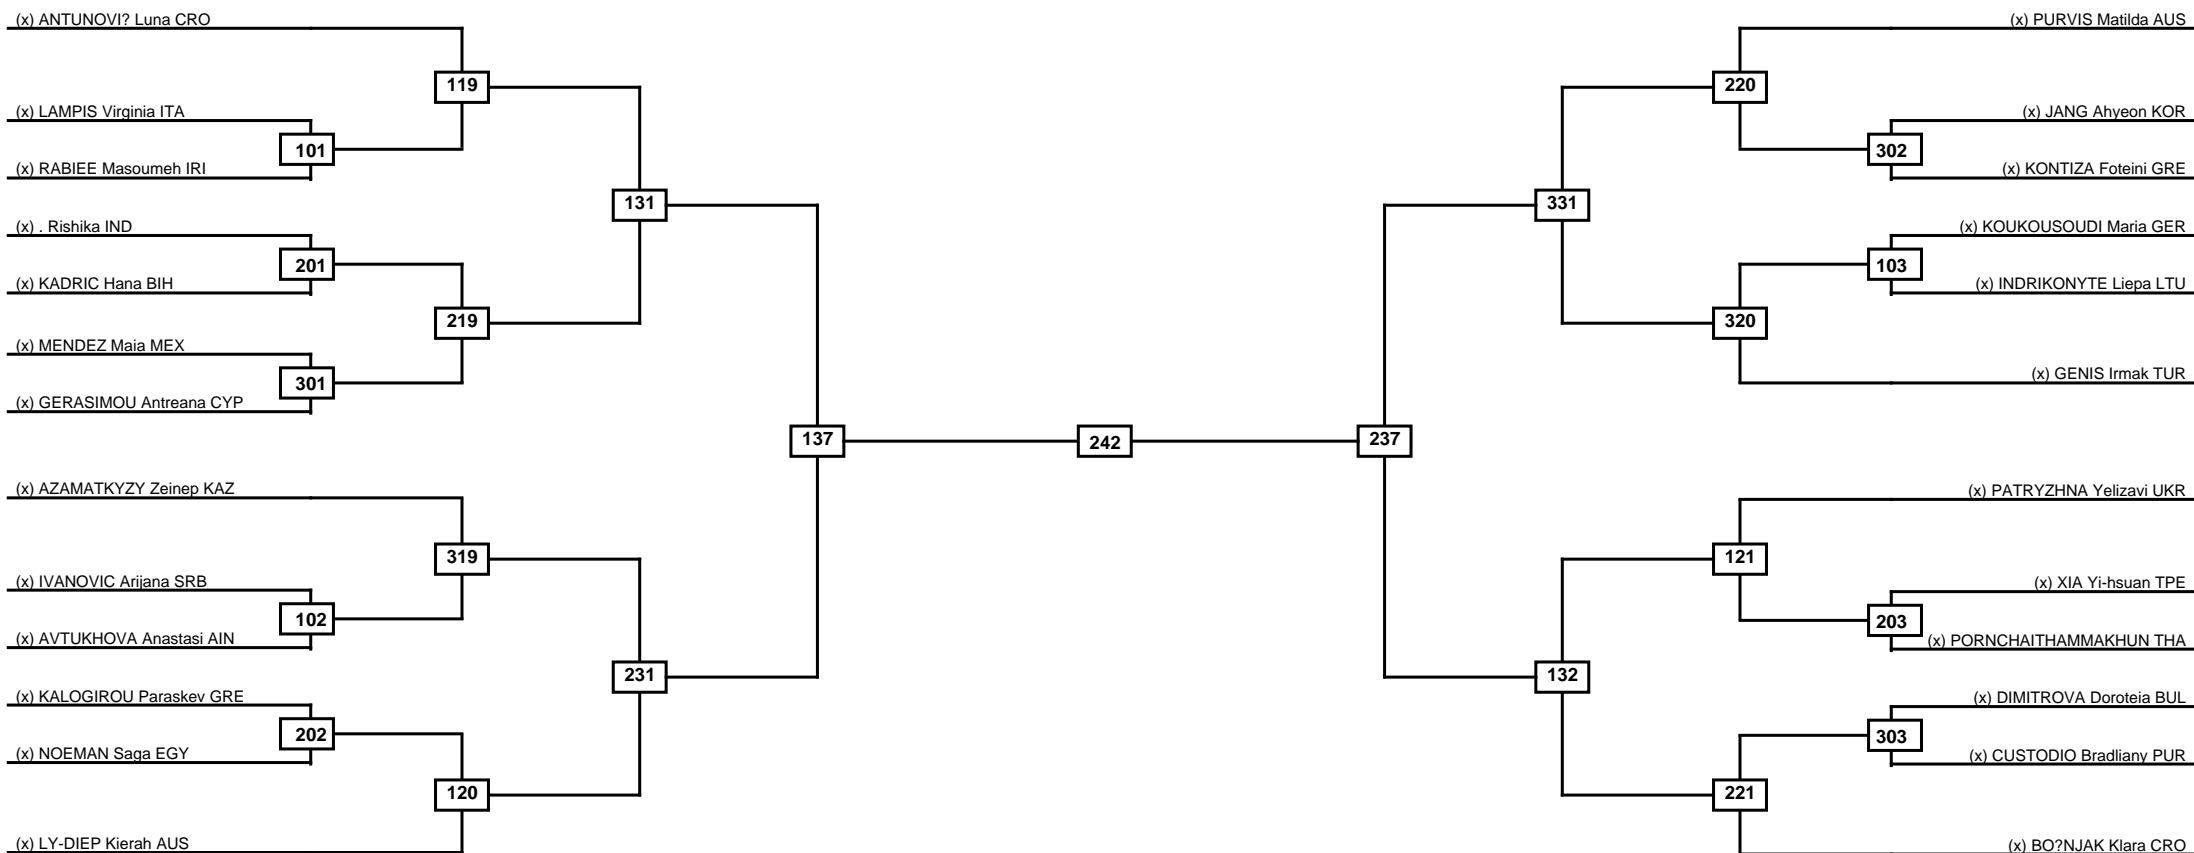

Round of 32   Round of 16   Quarterfinals   Semifinals   Final   Semifinals   Quarterfinals   Round of 16   Round of 32

Classification

LEGEND RSC: Win by Referee stops contest   PTG: Win by Point gap   SUP: Win by Superiority   DSQ: Win by Disqualification   DQB: Win by Disqualification for Unsportsmanlike behavior   DWR: Win by double Withdrawal   R: Round
(x)Seed   PFT: Win by Final score   GDP: Win by Golden points   WDR: Win by Withdrawal   PUN: Win by Punitive declaration   DDB: Double disqualification for Unsportsmanlike behavior   DDQ: Double Disqualification