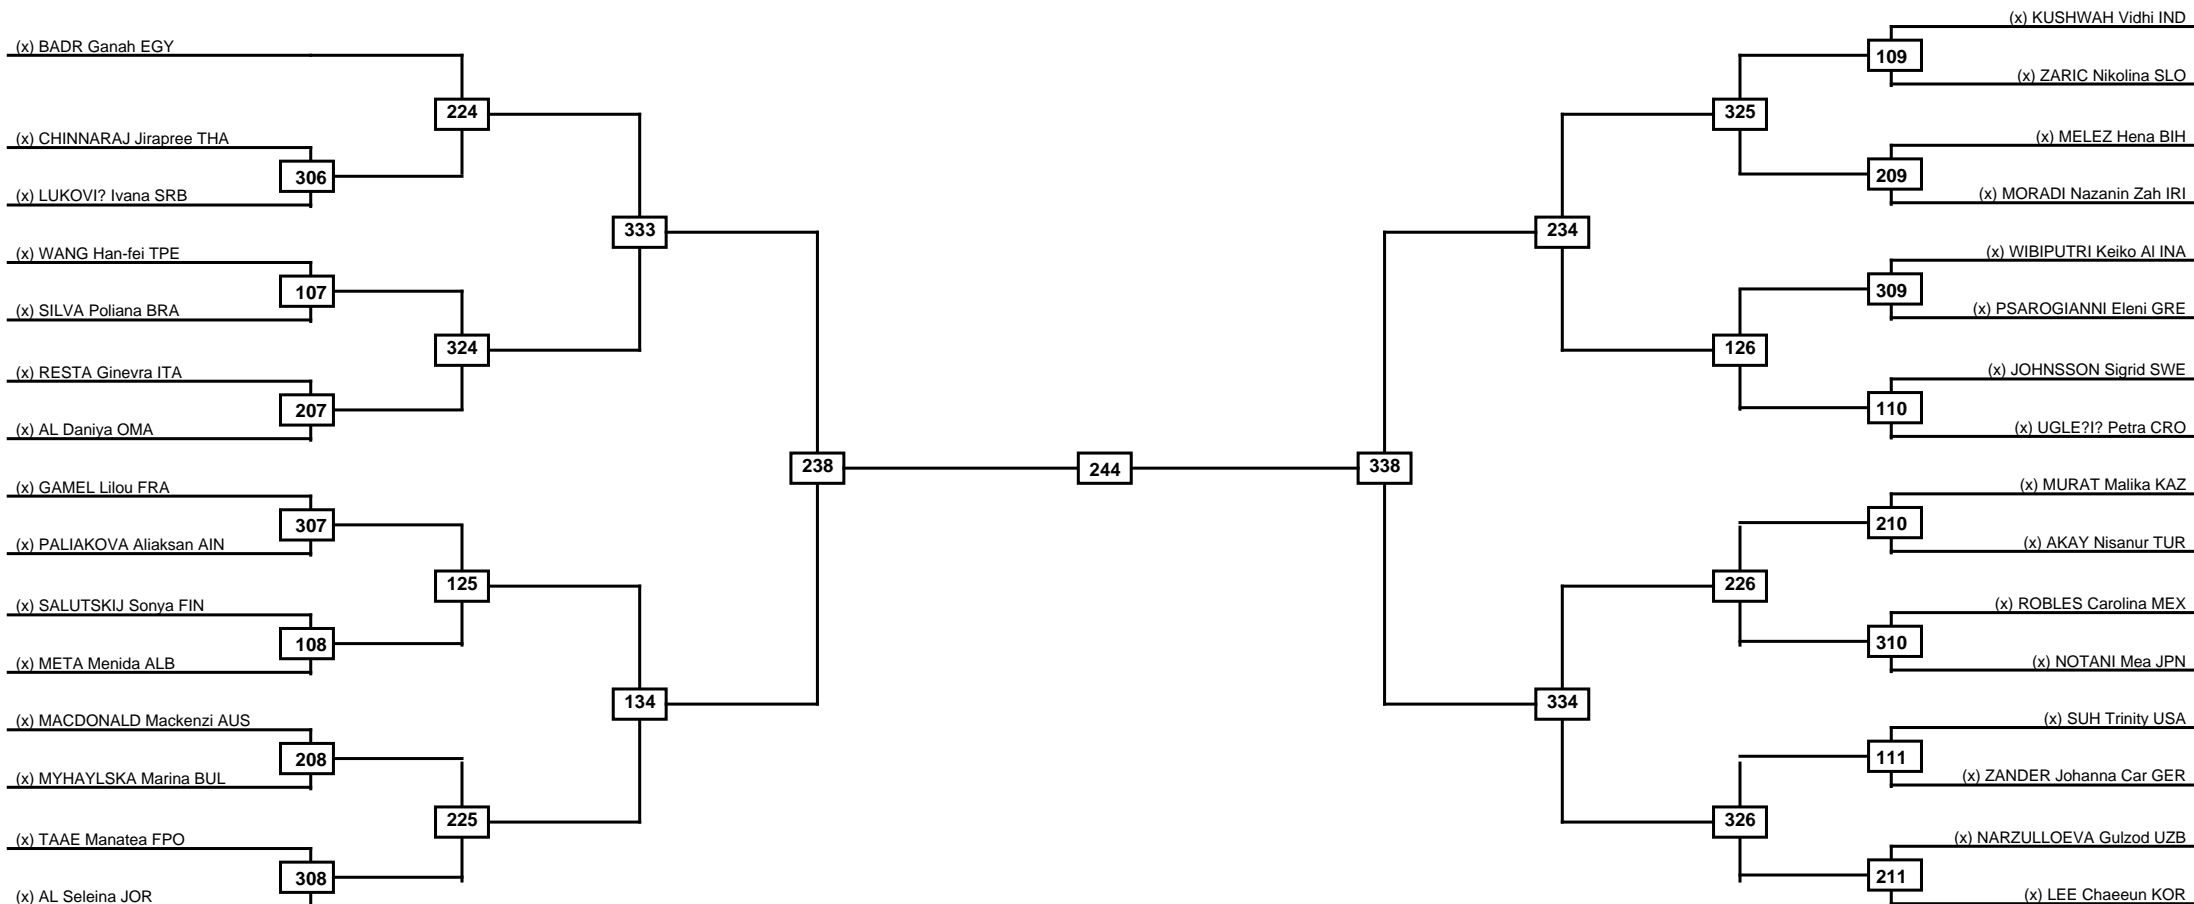

Round of 32 Round of 16 Quarterfinals Semifinals Final Semifinals Quarterfinals Round of 16 Round of 32

Classification

LEGEND RSC: Win by Referee stops contest PTG: Win by Point gap SUP: Win by Superiority DSQ: Win by Disqualification DQB: Win by Disqualification for Unsportsmanlike behavior DWR: Win by double Withdrawal R: Round
 (x)Seed PFT: Win by Final score GDP: Win by Golden points WDR: Win by Withdrawal PUN: Win by Punitive declaration DDB: Double disqualification for Unsportsmanlike behavior DDQ: Double Disqualification