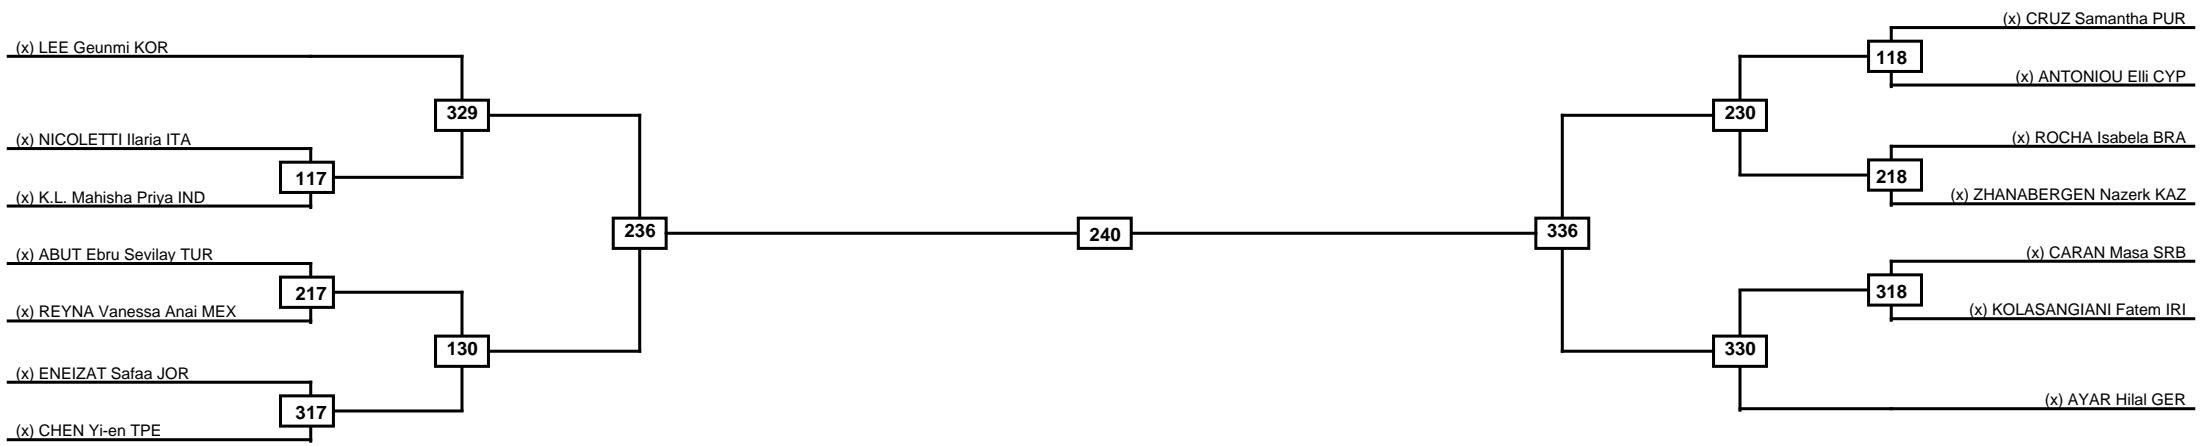

Round of 16
Quarterfinals
Semifinals
Final
Semifinals
Quarterfinals
Round of 16

Classification

LEGEND RSC: Win by Referee stops contest   PTG: Win by Point gap   SUP: Win by Superiority   DSQ: Win by Disqualification   DQB: Win by Disqualification for Unsportsmanlike behavior   DWR: Win by double Withdrawal   R: Round
(x)Seed   PFT: Win by Final score   GDP: Win by Golden points   WDR: Win by Withdrawal   PUN: Win by Punitive declaration   DDB: Double disqualification for Unsportsmanlike behavior   DDQ: Double Disqualification