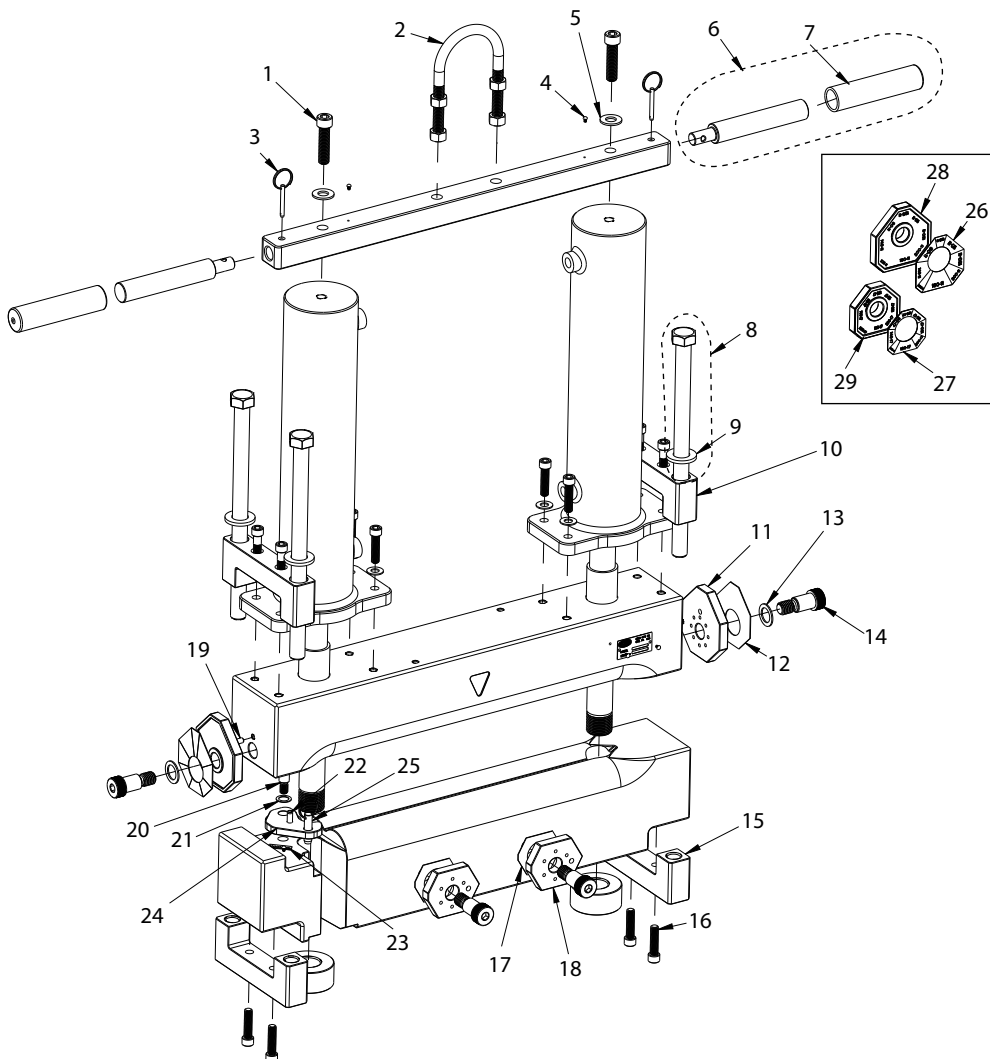

PIPE TOOLS & VISES
SINCE 1896

Bear Hug™ PE Squeeze Tool: PES8BT, PES8BTM

Replacement Parts

Parts List

Ref No.	Item Code	Description	Qty.
30	54289	PES8BT STICKER (3)	1
31	94322	COUPLER SET	1
32	94324	HYD. NIPPLE CONNECTOR	1
33	37772	CHAIN LANYARD	3

Parts List

Ref. No.	Item Code	Description	Qty.
1	37771	1/2" SOCKET HEAD CAP SCREW	2
2	37774	U-BOLT & NUTS	1
3	37762	HANDLE QUICK RELEASE PIN	2
4	37710	SCREW NAIL	5
5	35316	1/2" FLAT WASHER	2
6	98377	HANDLE & GRIP	2
7	40095	HANDLE GRIP	2
8	98376	SADDLE BOLT & WASHER	4
9	37763	GRADE 8 SADDLE BOLT WASHER	4
10	98365	TOP SADDLE CLAMP	2
11	98373	LARGE IMPERIAL STOP	2
12	54344	LARGE IMPERIAL STOP STICKER	2
<i>98390 Large Stops with Stickers - Imperial - 1 pair</i>			
13	38319	3/4" CURVED SPRING WASHER	2
14	38318	3/4" SOCKET SHOULDER BOLT	2
15	98366	BOTTOM SADDLE CLAMP	2
16	37761	3/8" SOCKET HEAD CAP SCREW	8
17	54345	SMALL IMPERIAL STOP STICKER	2
<i>98391 Small Stops with Stickers - Imperial - 1 pair</i>			
18	98374	SMALL IMPERIAL STOP	2
19	98327	BALL PLUNGER	2
20	37766	1/2" SOCKET SHOULDER BOLT	1
21	92761	1/2" CURVED SPRING WASHER	1
22	37768	SLOTTED SPRING PIN	1
23	37770	COMPRESSION SPRING	1
24	98369	LATCH	1
25	37769	LATCH QUICK RELEASE PIN	1
26	54346	METRIC STOP STICKER SDR II	2
27	54347	METRIC STOP STICKER SDR 17	2
28	98378	METRIC STOP SDR 11	2
<i>98392 SDR 11 Stops with Stickers - Metric - 1 pair</i>			
29	98379	METRIC STOP SDR 17	2
<i>98393 SDR 17 Stops with Stickers - Metric - 1 pair</i>			