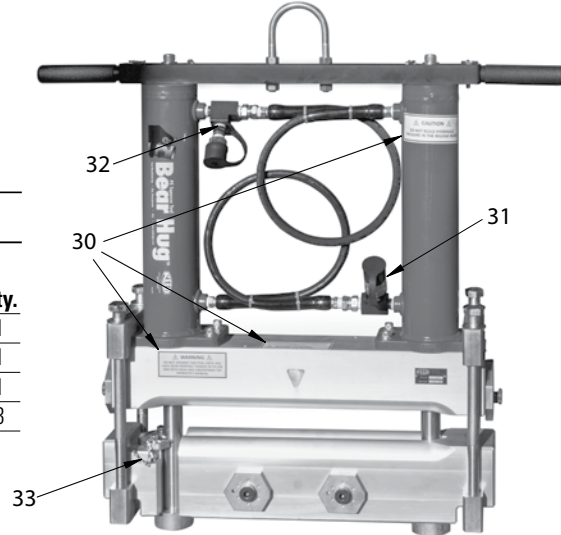

PIPE TOOLS & VISES
SINCE 1896

Bear Hug™ PE Squeeze Tool: PES8BT, PES8BTM

Replacement Parts

Parts List

Ref No.	Item Code	Description	Qty.
30	54289	PES8BT STICKER (3)	1
31	94322	COUPLER SET	1
32	94324	HYD. NIPPLE CONNECTOR	1
33	37772	CHAIN LANYARD	3

Parts List

Ref. No.	Item Code	Description	Qty.
1	37771	1/2" SOCKET HEAD CAP SCREW	2
2	37774	U-BOLT & NUTS	1
3	37762	HANDLE QUICK RELEASE PIN	2
4	37710	SCREW NAIL	5
5	35316	1/2" FLAT WASHER	2
6	98377	HANDLE & GRIP	2
7	40095	HANDLE GRIP	2
8	98376	SADDLE BOLT & WASHER	4
9	37763	GRADE 8 SADDLE BOLT WASHER	4
10	98365	TOP SADDLE CLAMP	2
11	98373	LARGE IMPERIAL STOP	2
12	54344	LARGE IMPERIAL STOP STICKER	2
<i>98390 Large Stops with Stickers - Imperial - 1 pair</i>			
13	38319	3/4" CURVED SPRING WASHER	2
14	38318	3/4" SOCKET SHOULDER BOLT	2
15	98366	BOTTOM SADDLE CLAMP	2
16	37761	3/8" SOCKET HEAD CAP SCREW	8
17	54345	SMALL IMPERIAL STOP STICKER	2
<i>98391 Small Stops with Stickers - Imperial - 1 pair</i>			
18	98374	SMALL IMPERIAL STOP	2
19	98327	BALL PLUNGER	2
20	37766	1/2" SOCKET SHOULDER BOLT	1
21	92761	1/2" CURVED SPRING WASHER	1
22	37768	SLOTTED SPRING PIN	1
23	37770	COMPRESSION SPRING	1
24	98369	LATCH	1
25	37769	LATCH QUICK RELEASE PIN	1
26	54346	METRIC STOP STICKER SDR II	2
27	54347	METRIC STOP STICKER SDR 17	2
28	98378	METRIC STOP SDR 11	2
<i>98392 SDR 11 Stops with Stickers - Metric - 1 pair</i>			
29	98379	METRIC STOP SDR 17	2
<i>98393 SDR 17 Stops with Stickers - Metric - 1 pair</i>			