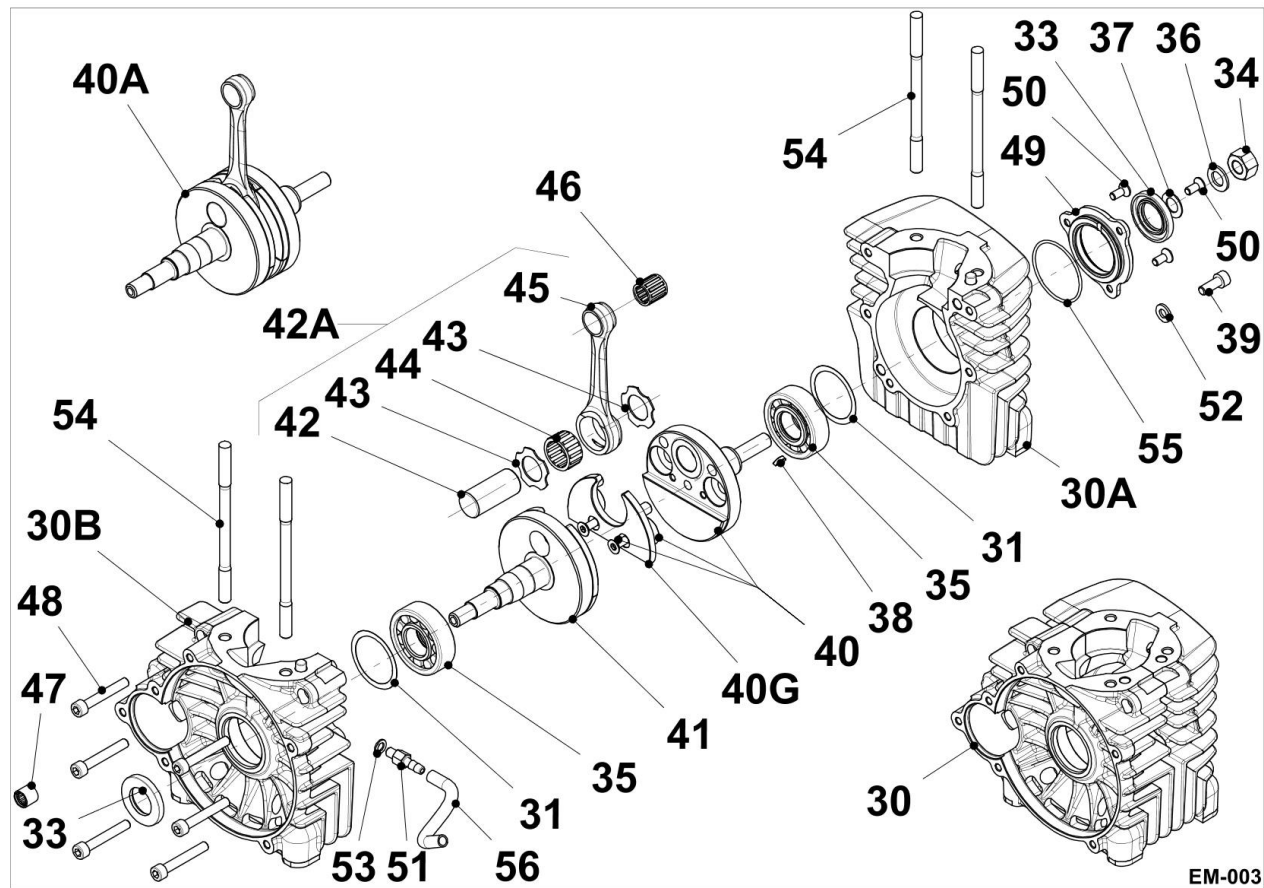

CRANKCASE ASSY

GROUP CRANKCASE ASSY B

POS	COD	DESCR
55	F1NA42000	OR HEAD DOME/HEAD COVER
56	A-61810-A	PRESSURE FITT. TUBE 20cm