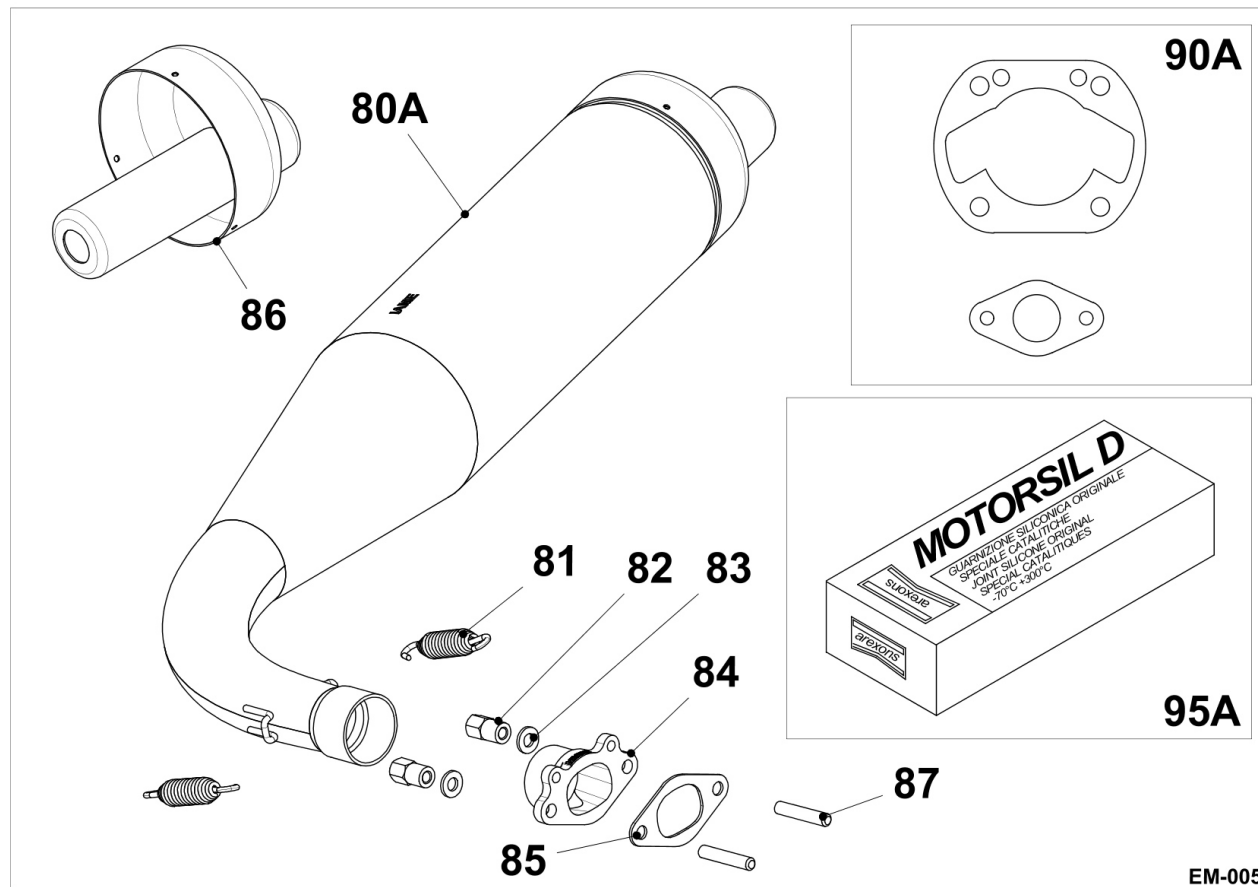

EXHAUST & GASKETS ASSY

GROUP EXHAUST & GASKETS ASSY

POS	COD	DESCR
80A	A-61715-15	EXHAUST MINI-SWIFT '15
81	IFH-55101	EXHAUST SPRING
82	10660	EXHAUST NUT 6 mm
83	00302-K	KIT 20 WASHERS M6
84	FEH02000	EXHAUST MANIFOLD GR-3 040/EM/12
85	FEA20500	EXHAUST GASKET GR-3 040/EM/12
86	A-61720	EXHAUST END MINI-SWIFT