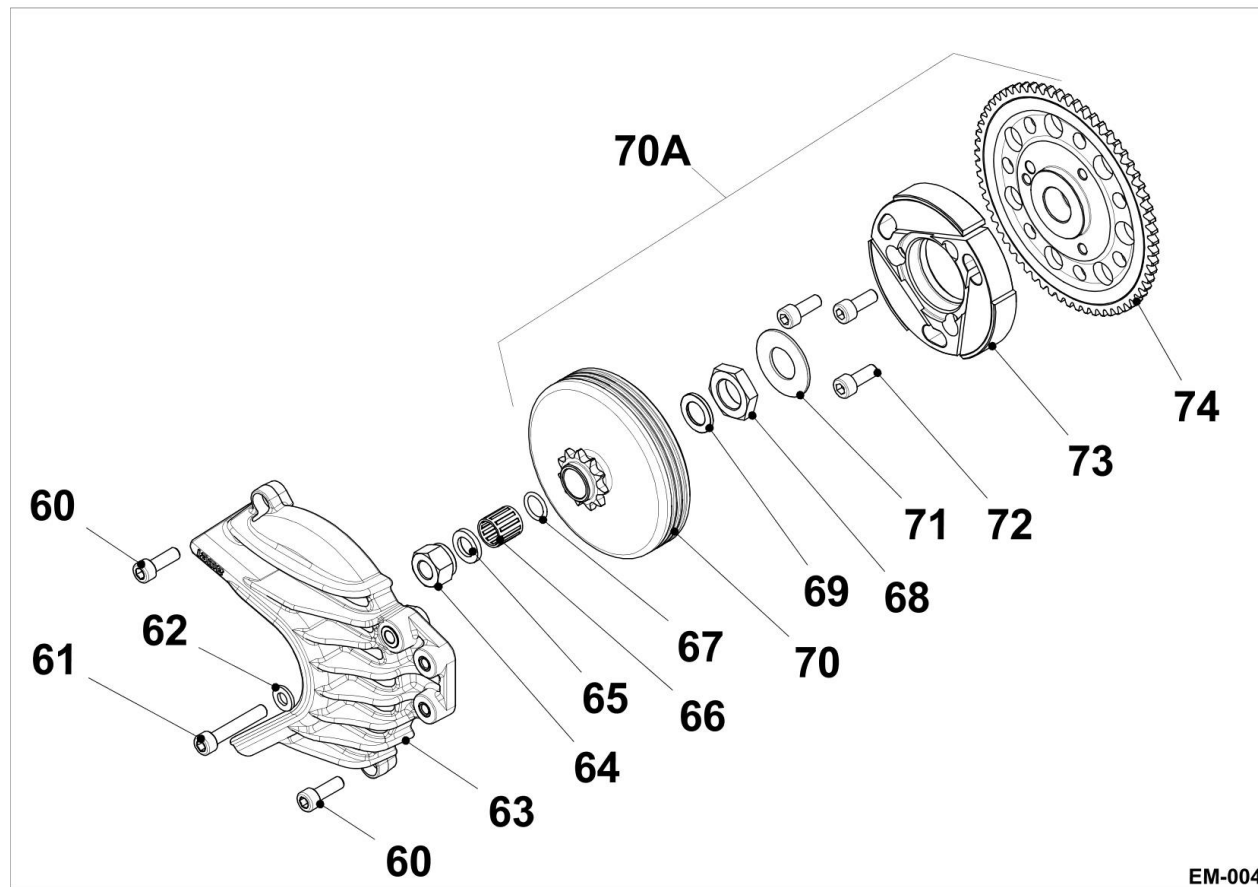

CLUTCH ASSY

EM-004

GROUP CLUTCH ASSY

POS	COD	DESCR
60	00047-K	KIT OF 20 ALLEN SCREWS 6x35
61	00050-K	KIT OF 20 ALLEN SCREWS 6x50
62	00302-K	KIT 20 WASHERS M6
63	FEF23000	CLUTCH COVER GR-3 040/EM/12
64	D-75570	STARTER NUT TaG
65	D-75565	THRUST INT.WASHER H=1,8mm
66	B-55598	CLUTCH ROLLER CAGE JUN-CIK