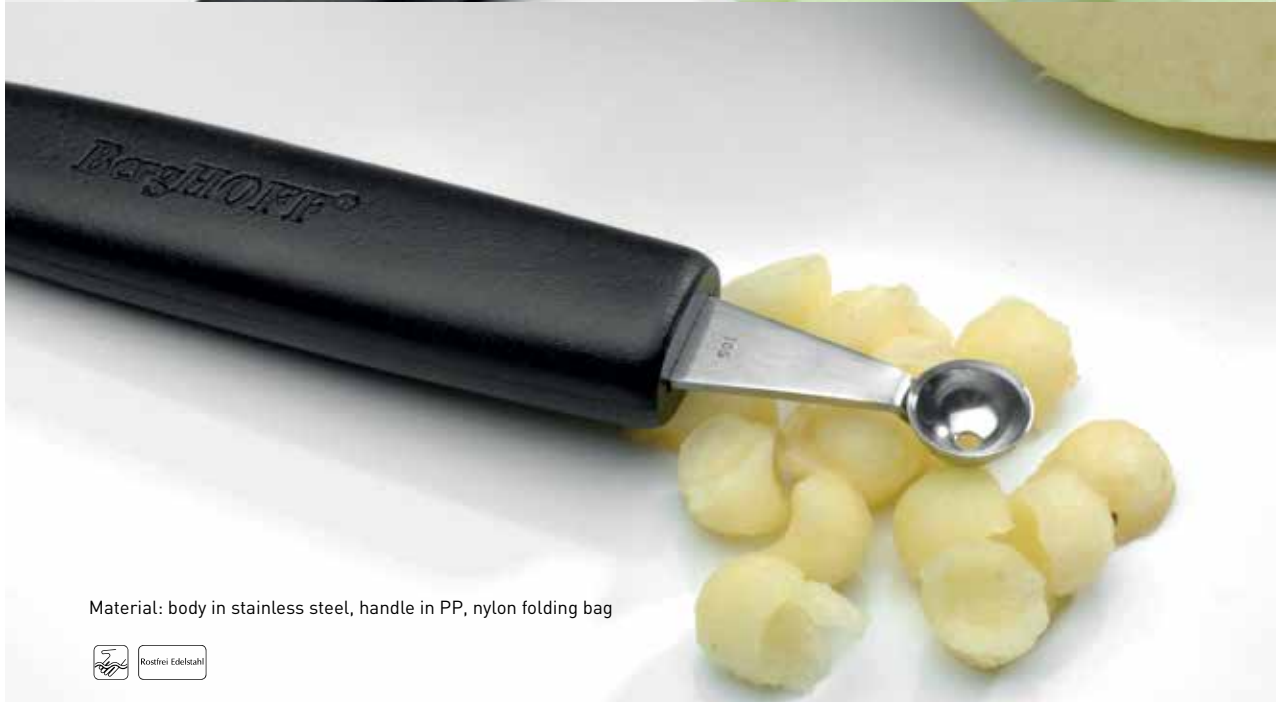

8-PC GARNISHING SET IN FOLDING BAG

1108478

This set contains garnishing tools that are suitable for a wide variety of fruits and vegetables. They are packed in a nylon folding bag for easy storage and transport.

Material: body in stainless steel, handle in PP, nylon folding bag

Rostfrei Edeltahl