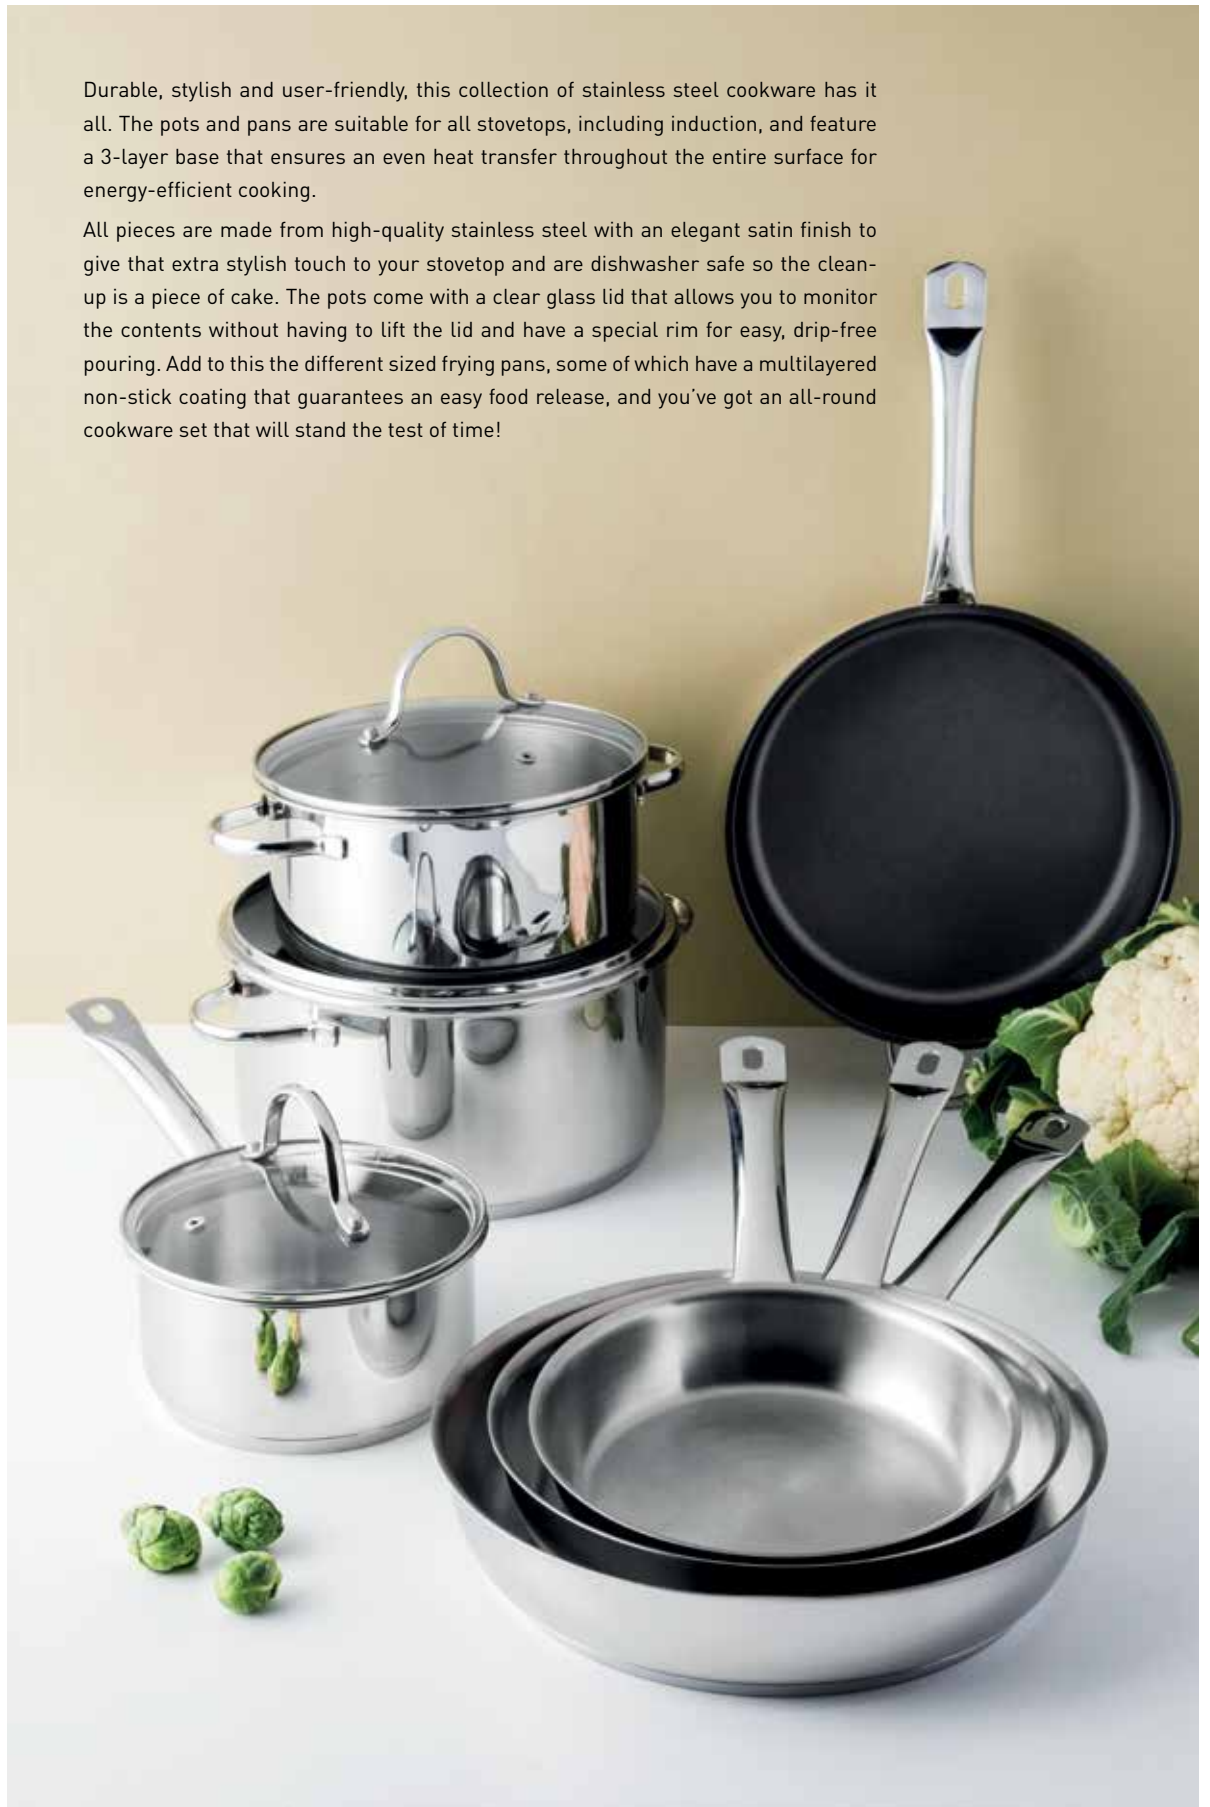

Durable, stylish and user-friendly, this collection of stainless steel cookware has it all. The pots and pans are suitable for all stovetops, including induction, and feature a 3-layer base that ensures an even heat transfer throughout the entire surface for energy-efficient cooking.

All pieces are made from high-quality stainless steel with an elegant satin finish to give that extra stylish touch to your stovetop and are dishwasher safe so the clean-up is a piece of cake. The pots come with a clear glass lid that allows you to monitor the contents without having to lift the lid and have a special rim for easy, drip-free pouring. Add to this the different sized frying pans, some of which have a multilayered non-stick coating that guarantees an easy food release, and you've got an all-round cookware set that will stand the test of time!

COMFORT